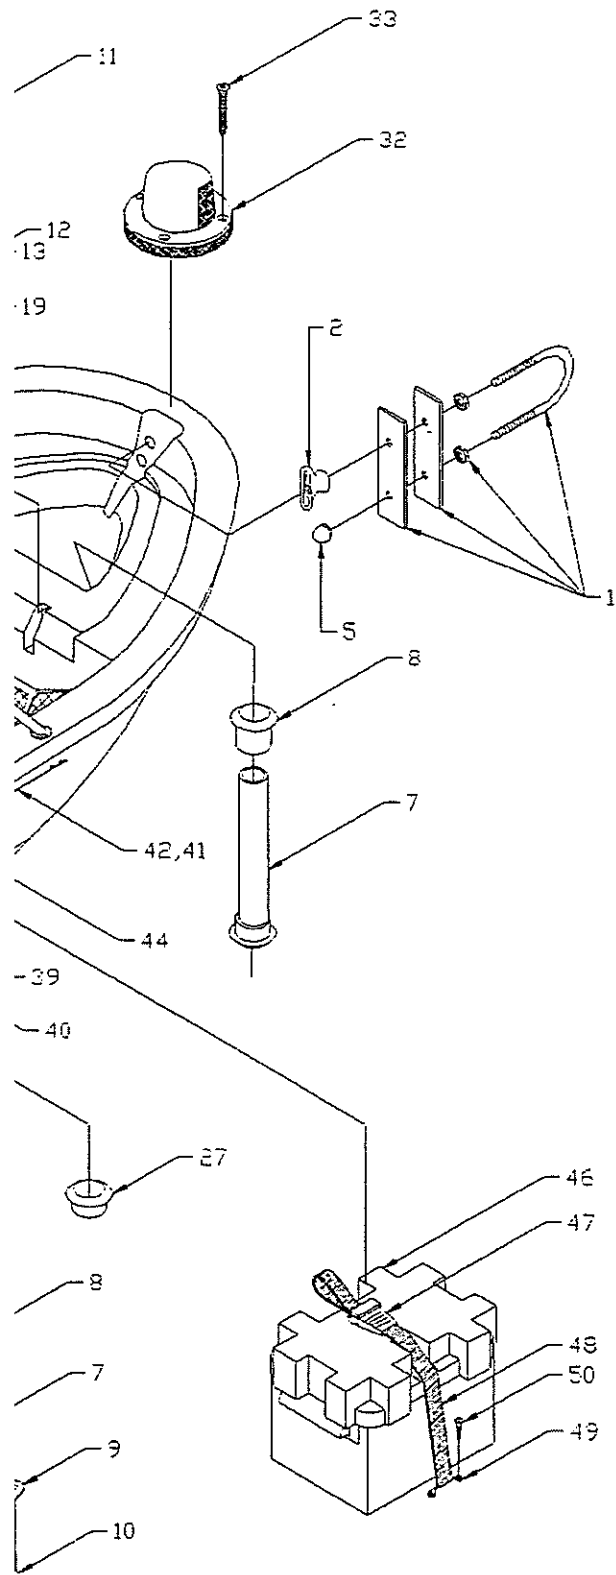

LMS  
7/8/96  
File Name:13DHT.DWG

PARTS LIST 13' DAUNTLESS

Det	P/N	Qty	Desc
1	12-H610-00	1	U-Bolt,1/2x6-5/8
2	12-3206-00	1	Eye,Lifting,1/2 CHR. Plated
3	12-H791-00	2	U-Bolt,1/2x4
4	12-3206-00	2	Eye,Lifting,1/2 CHR. Plated
5	82-H131-00	3	Nut,Acorn 1/2-13
6	12-J133-00	2	Scupper,Thru-Trans. Perko
7	12-E617-00	4	Thru-Hull,PVC,Press Fit
8	12-E617-01	4	Nut,Retaining,Thru-Hull
9	12-1608-00	1	Clamshell,Vent 2x2
10	82-0683-00	3	SCR,DHSMS #6x1/2 SS/CP
11	22-H037-00	1	CVR,AHR,LKR
12	12-J371-00	1	Bumper,3/4DIAx1/4THK,BLK
13	82-0098-00	1	SCR,THSMS #8x5/8 SS/CP
14	12-9603-00	PR	Hinge,Door,1-1/2x3
15	82-E633-00	6	Nut,BBL,FH 10-24x3/8
16	82-A101-00	6	SCR,DHMS 10-24x1/2 SS/CP
17	82-0099-00	4	SCR,DHSMS #10x1 SS/CP
18	12-G281-00	1	Hasp,Swivel,Flush MT
19	82-9421-00	2	SCR,DHSMS #6x1-1/4 SS/CP
20	82-G394-00	2	SCR,THSMS #6x1/2 SS/CP
21	12-G840-01	1	CVR,Rig.Tunnel Aft
22	82-0742-00	4	SCR,THSMS #10x1 SS/CP
23	12-G927-00	1	Plate,Access,4" BLK,Thin Ring
24	82-0337-00	3	RVT,POP 3/16x5/8 Grip
25	43-G646-01	3.8ft	Hose,2-1/2ID,BLK,Rigging Tube
26	12-G840-02	1	Tube,Rigging CVR
27	12-G259-00	1	Drain,1" Impact
28	12-H765-00	1	CVR,M'Well Bolt
29	82-0098-00	6	SCR,THSMS #8x5/8 SS/CP
30	43-G111-00	3ft	Trim,Rgd.Vyl,BLK,TWV-3604
31	82-0098-00	4	SCR,THSMS #8x5/8 SS/CP
32	36-H467-00	1	Light,Bow,Bi-Colored,Perko
33	82-5348-00	3	SCR,FHSMS #4x1 SS/CP
34	36-H476-00	1	Light,WHT.All-RED,42",Perko
35	82-9957-00	3	SCR,DHSMS #8x1 SS/CP
36	36-H476-01	1	Base,Stern Light
37	12-1608-00	1	Clamshell,Vent,2x2
38	82-0683-00	3	SCR,DHSMS #6x1/2 SS/CP
39	12-H677-00	2	Decal,13,Fire Red
40	12-H209-00	3	Decal,Dauntless,Dk.Gray
41	12-H703-00	1	Decal,Harpoon,Port,Fire Red
42	12-H703-01	1	Decal,Harpoon,STBD,Fire Red
43	12-H702-00	SET/2	Decal,BW Logo,18" Fire Red
44	43-J265-03	18ft	Tape,1",Fire Red W/Pin Stripe
45	12-J413-00	1	Drainage Boot
46	12-8002-00	1	Battery Box,Black,85AMP
47	12-H816-00	1	Buckle,Side-Release
48	43-0162-00	4ft	Strap,Nylon Web,1"
49	12-3541-00	2	Deck,Bracket
50	82-0099-00	4	SCR,DHSMS #10x1 SS/CP
51	72-H666-00	2	Rail,Side,Port/STBD
52	82-3126-00	20	SCR,PHSMS #10x1-1/2 SS/CP
53	22-H662-00	1	Helm Seat W/Back Rest
54	12-H655-00	1	Liner,Vert.,Stor. Comp
55	12-H655-01	1	Liner,Horz.,Stor. Comp
56	43-H507-00	6.7ft	Trim,U-Molding F810 Lt. Grey
57	12-H662-01	2	Shim,Helm Seat
58	82-E818-00	6	WSHR,FEND 1/4"x1-1/2" SS/CP
59	82-9347-00	6	SCR,THSMS #14x1-1/2 SS/CP
60	12-G259-00	1	Drain,1" Impact W/Out Barb.
61	72-0107-00	2	Ease,Rail
62	43-J298-00	1ft	Tubing,7/8OD Anodized Alum.
63	82-1049-00	4	SCR,DHSMS #10x3/4 SS/CP
64	12-H109-00	1	Ruk-Rail,#92124-33' Chor.
65	12-H077-03	1	Insert,R-Rail,36" #F713 Chor.
66	12-H760-00	1	End-Cap,R-Rail,Port
67	12-H760-01	1	End-Cap,R-Rail,STBD
68	82-T231-00	2	SCR,DHSMS #10x2-1/2 SS/CP
69	82-H761-00	82	SCR,FH-TEK #10x1-1/2 SS/CP
70	12-G461-00	1	CVR,Pour Hole,6-1/2 Hose