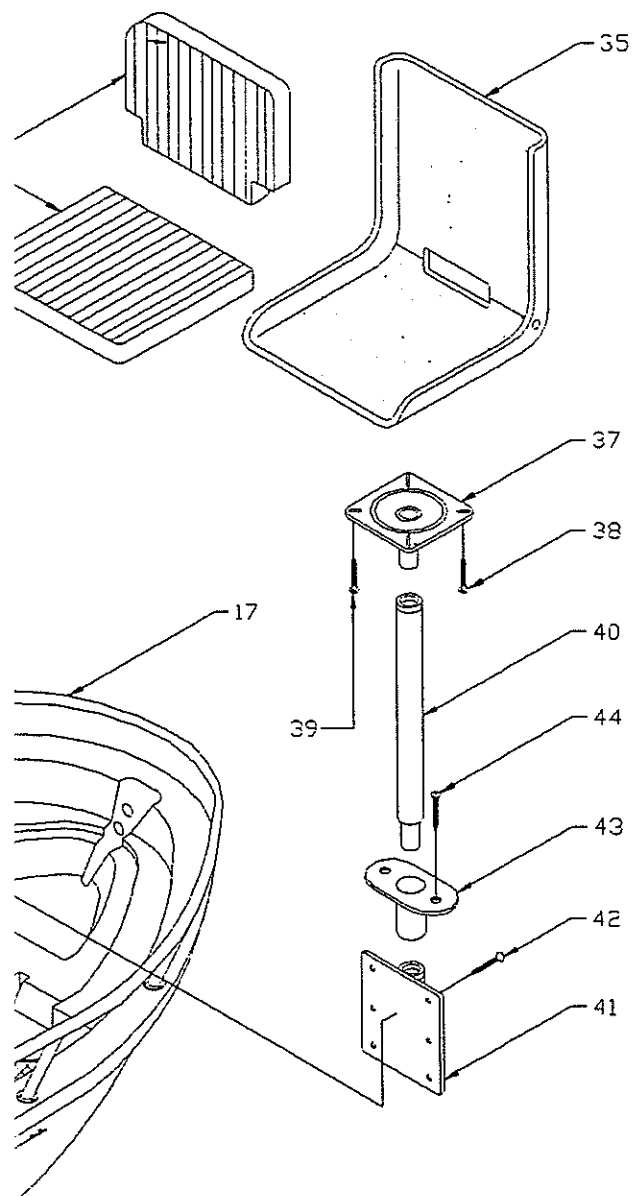

PARTS LIST 13' DAUNTLESS OPTIONS

Det	P/N	Qty	Desc
1	22-H663-00	1	Sterndeck
2	82-0742-00	7	SCR,THSMS #10x1 SS/CP
3	12-H534-00	4	BRKT,CONS. Side
4	82-0382-00	4	SCR,OHMS 10-24x1 SS/CP
5	82-0026-00	4	WSHR,FNSH #10 SS
6	82-0164-00	4	WSHR,FL #10 (316 SS)
7	82-1143-00	4	Nut,Lock 10-24 SS/CP
8	82-0742-00	8	SCR,THSMS #10x1 SS/CP
9	12-H668-00	2	Hatch,13x23 Lt. Grey
10	82-0742-00	18	SCR,THSMS #10x1 SS/CP
11	82-G937-00	18	SCR,THSMS #10x3/4 SS/CP
12	12-H669-00	1	Bin,Drop-In
13	72-0107-00	2	Base,Rail
14	82-1049-00	4	SCR,OHMSMS #10x3/4 SS/CP
15	43-J298-00	1ft	Tube,7/8OD Anodized ALUM.
16	12-H484-00	1	Plug,3/4",Cam-Action
17	72-H667-00	1	Rail,Bow
18	82-3126-00	24	SCR,PHSMS #10x1-1/2 SS/CP
19	22-H782-50	1	Platform,Swim
20	12-G521-00	1	Ladder,FLDG,2-Step#19515-33
21	82-9347-00	6	SCR,THSMS #14x1-1/2 SS/CP
22	82-H139-00	4	SCR,PHMS 1/4-20x3/4 SS
23	82-E818-00	4	WSHR,FEND 1/4x1-1/4 (316 SS)
24	82-3185-00	4	Nut,Lock 1/4-20 SS/CP
25	82-E818-00	6	WSHR,FEND 1/4x1-1/4 (316 SS)
26	72-E886-00	1	Rail,Hand,11"x1" SS
27	82-0105-00	2	WSHR,FL 5/16x3/4 (316 SS)
28	82-2725-00	2	Nut,Lock 5/16-18 SS/CP
29	50-H579-00	1	Cushion,40QT.Cooler,WHT/Grey
	50-H743-00	1	Cushion,40QT.Cooler,WHT
30	12-H579-00	1	Cooler,40QT,WHT
31	12-2530-00	2	Hook,Cooler,1/8"WHT Kydex
32	82-0742-00	4	SCR,THSMS #10x1" SS/CP
33	12-H580-00	2	Cleat,40QT. Cooler,Grey
34	82-5080-00	6	SCR,FHMS #14x2 SS/CP
35	12-H870-00	1	Seat,Fishing,Tempress,WHT
36	50-J186-06	Set	Cushion,Fishing Seat,WHT/Grey
	50-H870-00	Set	Cushion,Fishing Seat,WHT
37	12-H870-01	1	Seat Mount,Fishing Seat
38	82-H614-00	2	SCR,PHMS 1/4-20x1 SS/CP
39	82-H132-00	2	SCR,PHMS 1/3-20x1-1/2 SS/CP
40	12-H870-02	1	Pedestal,13"Post,Fishing Seat
41	12-H868-00	1	Brace,Fishing Seat
42	82-1093-00	6	SCR,FHMS #14x1-1/2 SS/CP
43	12-H871-00	1	Flange,Utility,1-1/2 Black
44	82-0225-00	2	SCR,OHMSMS #8x1/2 SS/CP
45	12-H870-03	1	Base,Fishing Seat,Pedestal
46	82-0611-00	6	SCR,FHMS 1/4-20x1-1/2 SS/CP
47	82-E818-00	6	WSHR,FEND 1/4x1-1/4 (316 SS)
48	82-1509-00	6	Nut,Lock 1/4-20 SS/CP

OPTIONS NOT SHOWN

52-H725-00	1	Suntop W/ET,Red
50-J186-04	1	Cushion,Helm,WHT/Grey
50-H675-00	1	Cushion,Helm,WHT
50-J186-05	1	Cushion,B/R Helm Seat,WHT/Grey
50-H675-01	1	Cushion,B/R Helm Seat,WHT
50-J186-03	1	Cushion,Bow,WHT/Grey
50-H676-00	1	Cushion,Bow,WHT
50-J186-02	1	Cushion,Sterndeck,WHT/Grey
50-H766-00	1	Cushion,Sterndeck,WHT
52-H734-00	1	CVR,MRG.W/Bow Rail
52-H726-00	1	CVR,MRG.W/Side Rails
52-H432-00	1	Rev. Seat Cover

ACCESSORY ORDER KITS

AD-H064-00	Rev.Pilot Seat
AD-H743-00	Cooler/Cushion,WHT/Grey
AD-H825-00	WSHL.D.W/Rail,Rage Cons. '95
AD-H868-00	Fishing Seat
AD-H870-00	Aft Fishing Seat
AD-SW11-EL	Swim Platform