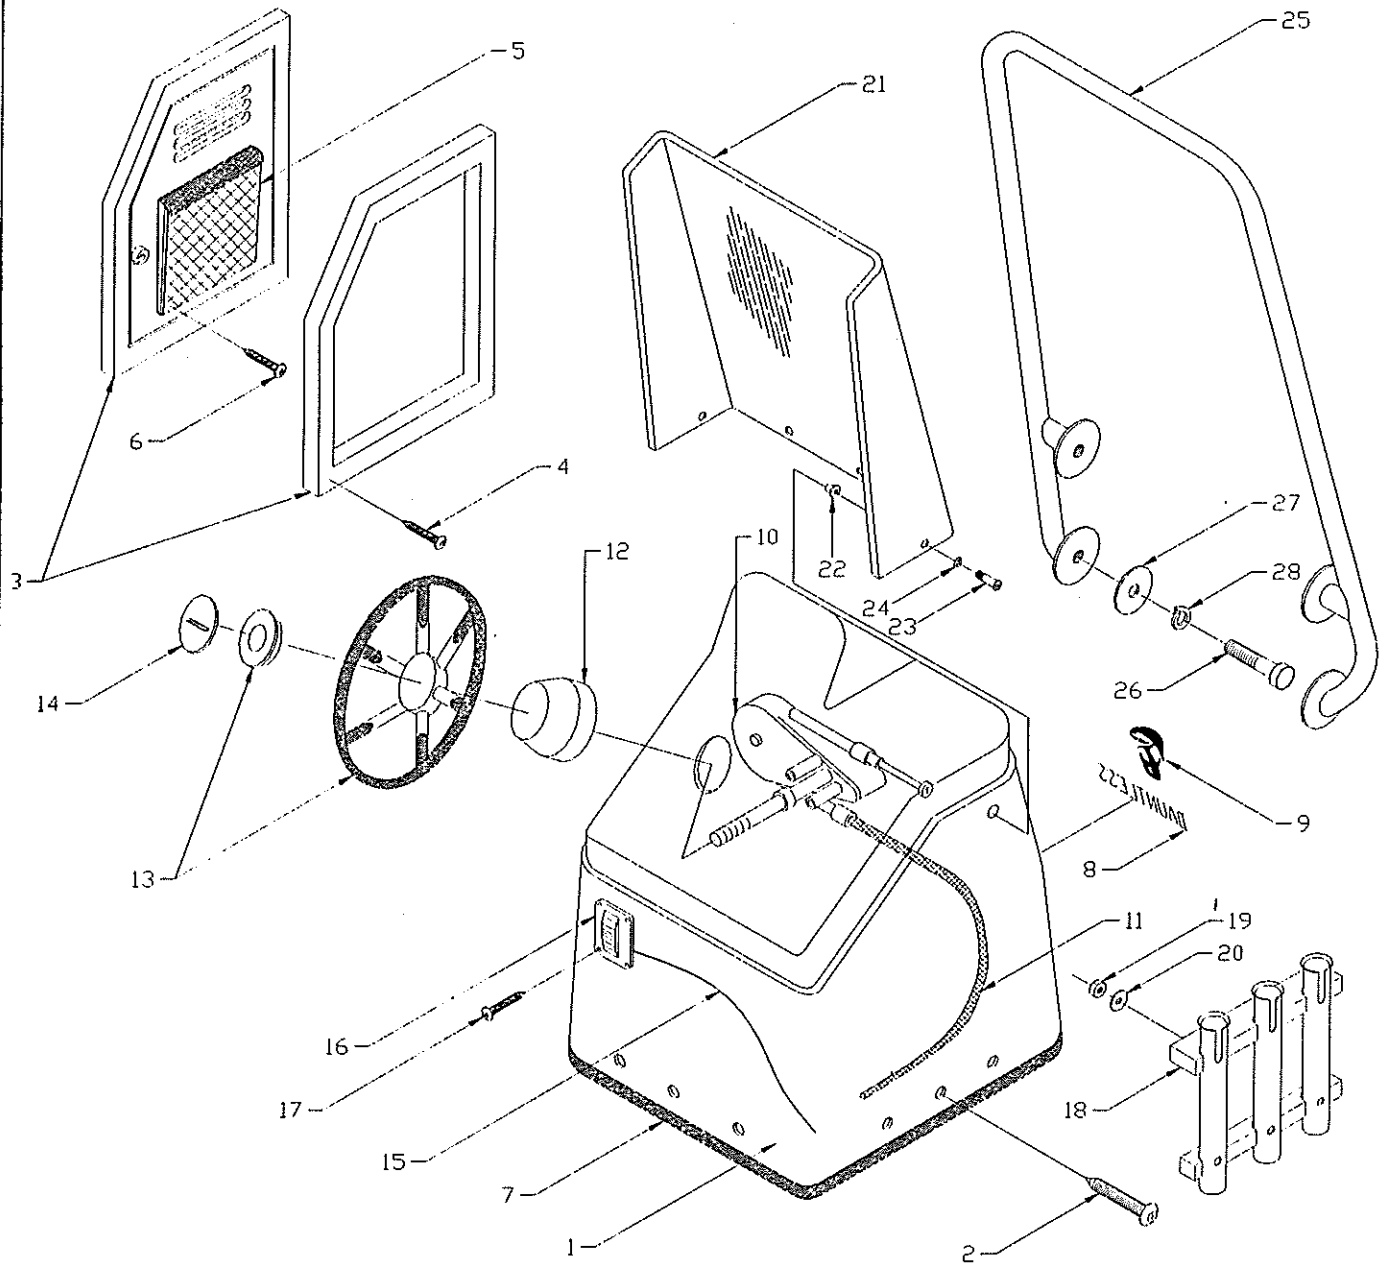

PARTS LIST: 13' DNT CONSOLE

Det	P/N	Qty	Desc
1	22-H796-50	1	Console
2	82-9347-00	12	SCR,THSMS #14x1-1/2 SS/CP
3	12-H570-00	1	Door,Console,Grey
4	82-0735-00	13	SCR,THSMS #8x1/2 SS/CP
5	12-H586-00	1	Storage Pocket,Grey
6	82-0735-00	4	SCR,THSMS #8x1/2 SS/CP
7	43-H507-00	8ft	Trim,U-Molding,F810
8	12-H209-00	1	Decal,Dauntless,Dk. Grey
9	12-H826-00	1	Decal,Tuna.Fire Red
10	12-G159-00	1	Helm Unit,NFB #SH4910
11	12-G606-03	1	Cable,STRG,11' NFB
12	12-3489-00	1	Bezel,90+MNT,Black
13	12-H708-00	1	Wheel,STRG,14" Grey Grip
14	12-H437-00	1	Emblem,BW STRG Wheel Cap
15	36-H123-00	1	Harness,Elect.
16	36-H601-00	1	Panel,SW,Nav. Light
17	82-G394-00	4	SCR,THSMS #6x1/2 SS/CP
18	12-H323-01	1	Assy,3 Rod-Holder,WHT
19	82-1143-00	6	Nut,Lock 10-24 SS/CP
20	82-0164-00	6	WSHR,FL #10 (316 SS)
21	12-H825-00	1	Windshield,Lt. Bronze
22	82-1385-00	4	Nut,Well #G-1032
23	82-0176-00	4	SCR,FHMS 10-32x1-1/4
24	82-0028-00	4	WSHR,FLNSH #10 SS
25	72-H962-00	1	Rail,Console
26	82-1089-00	4	Bolt,Hex 5/16-18x1
27	82-9364-00	4	WSHR,FEND 5/16x1-1/2
28	82-1091-00	4	WSHR,Lock 5/16 SS Split