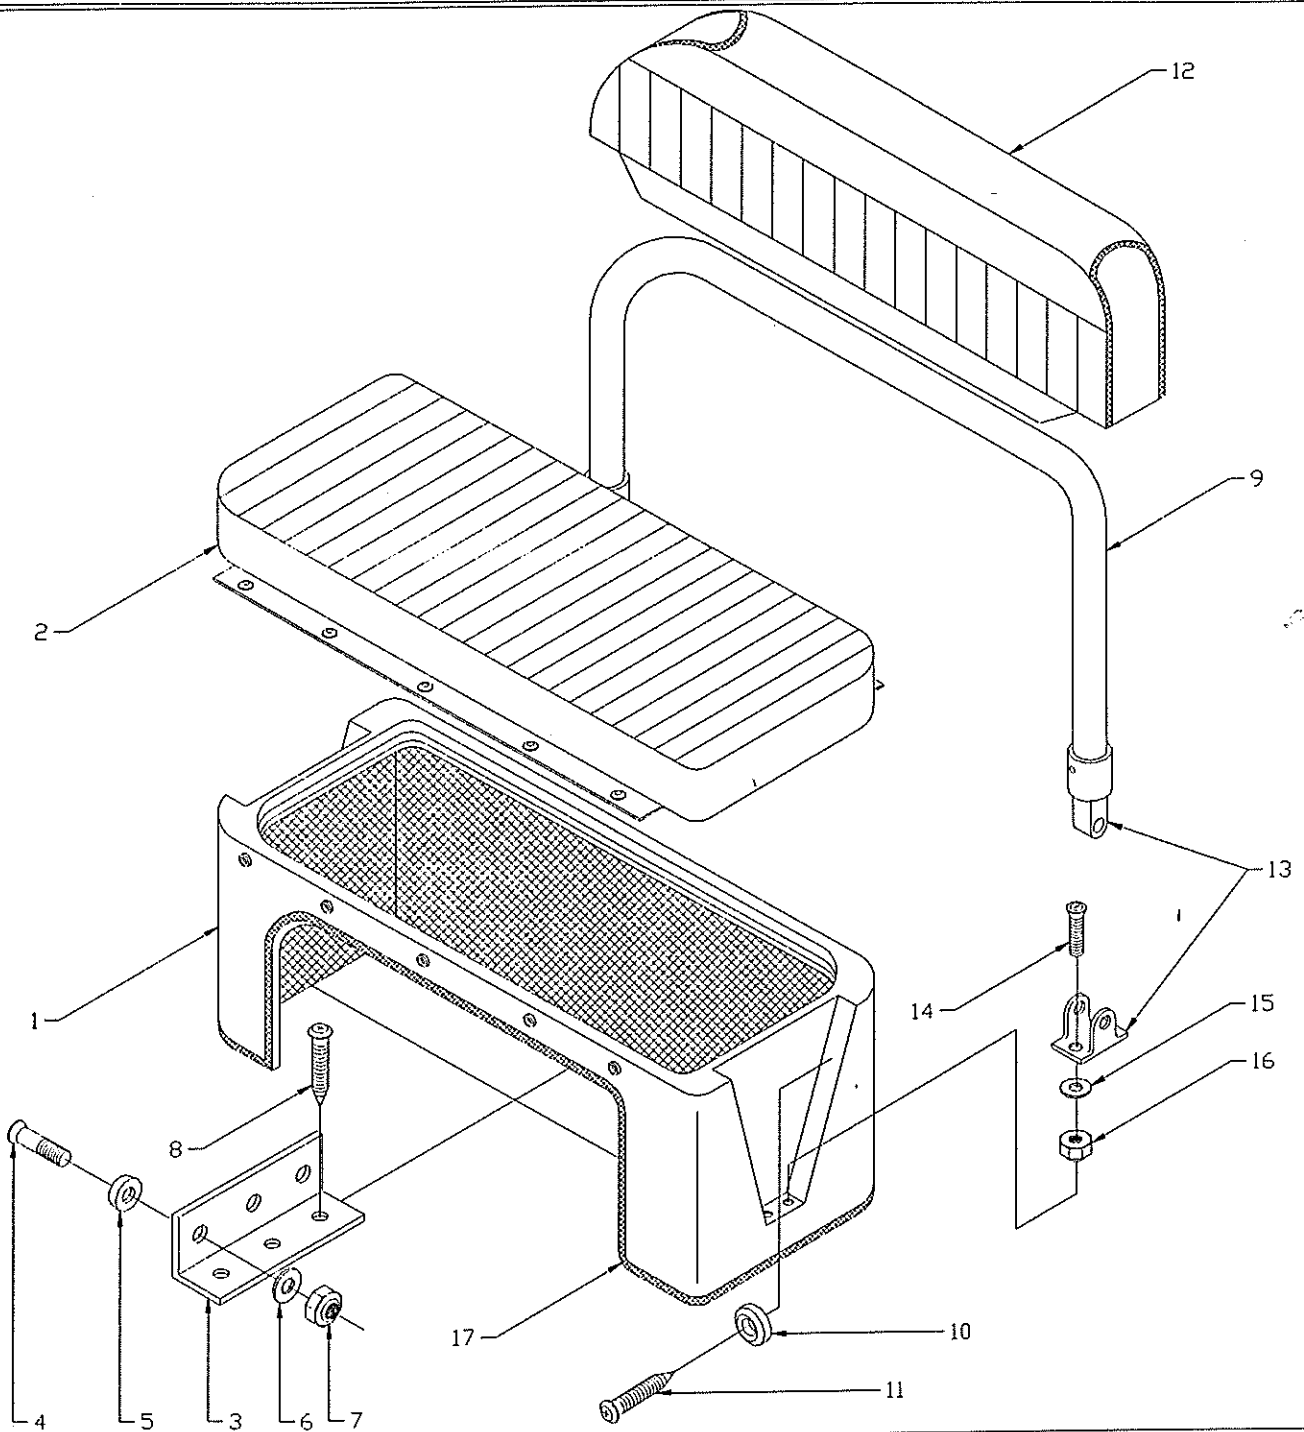

LMS  
7/8/96  
File Name:13DHT.DWG

PARTS LIST 13' DAUNTLESS

Det	P/N	Qty	Desc
1	12-H610-00	1	U-Bolt,1/2x6-5/8
2	12-3206-00	1	Eye,Lifting,1/2 CHR. Plated
3	12-H791-00	2	U-Bolt,1/2x4
4	12-3206-00	2	Eye,Lifting,1/2 CHR. Plated
5	82-H131-00	3	Nut,Acorn 1/2-13
6	12-J133-00	2	Scupper,Thru-Trans. Perko
7	12-E617-00	4	Thru-Hull,PVC,Press Fit
8	12-E617-01	4	Nut,Retaining,Thru-Hull
9	12-1608-00	1	Clamshell,Vent 2x2
10	82-0683-00	3	SCR,DHSMS #6x1/2 SS/CP
11	22-H037-00	1	CVR,AHR,LKR
12	12-J371-00	1	Bumper,3/4DIAx1/4THK,BLK
13	82-0098-00	1	SCR,THSMS #8x5/8 SS/CP
14	12-9603-00	PR	Hinge,Door,1-1/2x3
15	82-E633-00	6	Nut,BBL,FH 10-24x3/8
16	82-A101-00	6	SCR,DHMS 10-24x1/2 SS/CP
17	82-0099-00	4	SCR,DHSMS #10x1 SS/CP
18	12-G281-00	1	Hasp,Swivel,Flush MT
19	82-9421-00	2	SCR,DHSMS #6x1-1/4 SS/CP
20	82-G394-00	2	SCR,THSMS #6x1/2 SS/CP
21	12-G840-01	1	CVR,Rig.Tunnel Aft
22	82-0742-00	4	SCR,THSMS #10x1 SS/CP
23	12-G927-00	1	Plate,Access,4" BLK,Thin Ring
24	82-0337-00	3	RVT,POP 3/16x5/8 Grip
25	43-G646-01	3.8ft	Hose,2-1/2ID,BLK,Rigging Tube
26	12-G840-02	1	Tube,Rigging CVR
27	12-G259-00	1	Drain,1" Impact
28	12-H765-00	1	CVR,M'Well Bolt
29	82-0098-00	6	SCR,THSMS #8x5/8 SS/CP
30	43-G111-00	3ft	Trim,Rgd.Vyl,BLK,TWV-3604
31	82-0098-00	4	SCR,THSMS #8x5/8 SS/CP
32	36-H467-00	1	Light,Bow,Bi-Colored,Perko
33	82-5348-00	3	SCR,FHSMS #4x1 SS/CP
34	36-H476-00	1	Light,WHT.All-RED,42",Perko
35	82-9957-00	3	SCR,DHSMS #8x1 SS/CP
36	36-H476-01	1	Base,Stern Light
37	12-1608-00	1	Clamshell,Vent,2x2
38	82-0683-00	3	SCR,DHSMS #6x1/2 SS/CP
39	12-H677-00	2	Decal,13,Fire Red
40	12-H209-00	3	Decal,Dauntless,Dk.Gray
41	12-H703-00	1	Decal,Harpoon,Port,Fire Red
42	12-H703-01	1	Decal,Harpoon,STBD,Fire Red
43	12-H702-00	SET/2	Decal,BW Logo,18" Fire Red
44	43-J265-03	18ft	Tape,1",Fire Red W/Pin Stripe
45	12-J413-00	1	Drainage Boot
46	12-8002-00	1	Battery Box,Black,85AMP
47	12-H816-00	1	Buckle,Side-Release
48	43-0162-00	4ft	Strap,Nylon Web,1"
49	12-3541-00	2	Deck,Bracket
50	82-0099-00	4	SCR,DHSMS #10x1 SS/CP
51	72-H666-00	2	Rail,Side,Port/STBD
52	82-3126-00	20	SCR,PHSMS #10x1-1/2 SS/CP
53	22-H662-00	1	Helm Seat W/Back Rest
54	12-H655-00	1	Liner,Vert.,Stor. Comp
55	12-H655-01	1	Liner,Horz.,Stor. Comp
56	43-H507-00	6.7ft	Trim,U-Molding F810 Lt. Grey
57	12-H662-01	2	Shim,Helm Seat
58	82-E818-00	6	WSHR,FEND 1/4"x1-1/2" SS/CP
59	82-9347-00	6	SCR,THSMS #14x1-1/2 SS/CP
60	12-G259-00	1	Drain,1" Impact W/Out Barb.
61	72-0107-00	2	Ease,Rail
62	43-J298-00	1ft	Tubing,7/8OD Anodized Alum.
63	82-1049-00	4	SCR,DHSMS #10x3/4 SS/CP
64	12-H109-00	1	Ruk-Rail,#92124-33' Chor.
65	12-H077-03	1	Insert,R-Rail,36" #F713 Chor.
66	12-H760-00	1	End-Cap,R-Rail,Port
67	12-H760-01	1	End-Cap,R-Rail,STBD
68	82-T231-00	2	SCR,DHSMS #10x2-1/2 SS/CP
69	82-H761-00	82	SCR,FH-TEK #10x1-1/2 SS/CP
70	12-G461-00	1	CVR,Pour Hole,6-1/2 Hose