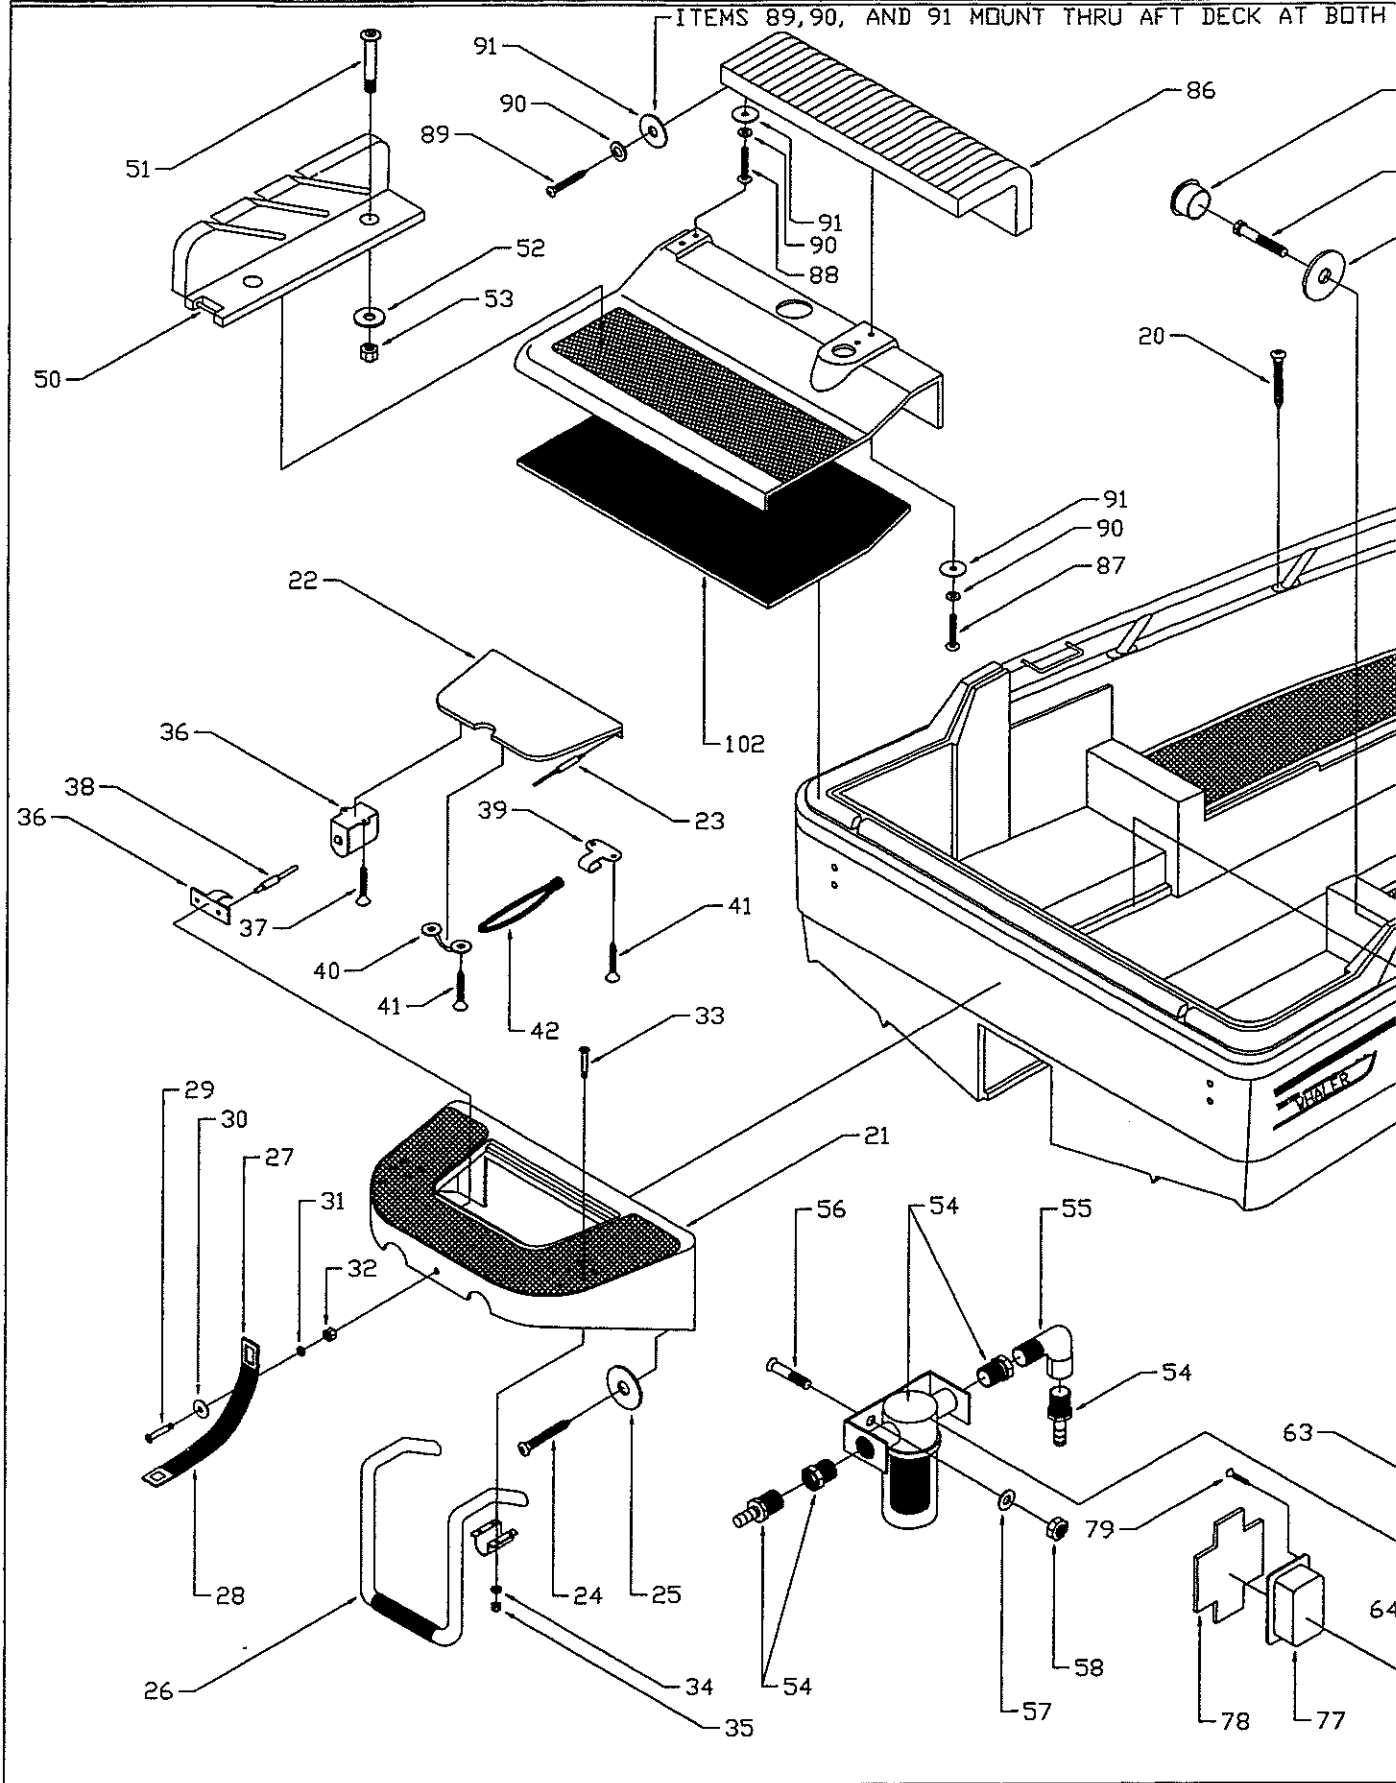

ITEMS 89, 90, AND 91 MOUNT THRU AFT DECK AT BOTH

.DS.

NOTE: FRESH WATER FLUSH MOUNTS THRU THE TRANSOM.

This diagram shows a fresh water flush mount assembly with the following callouts:

- 96**: Mounting bracket.
- 97**: Screws for the mounting bracket.
- 98**: Washers for the mounting bracket.
- 99**: Washers for the mounting bracket.
- 100**: Screws for the mounting bracket.
- 101**: Screws for the mounting bracket.