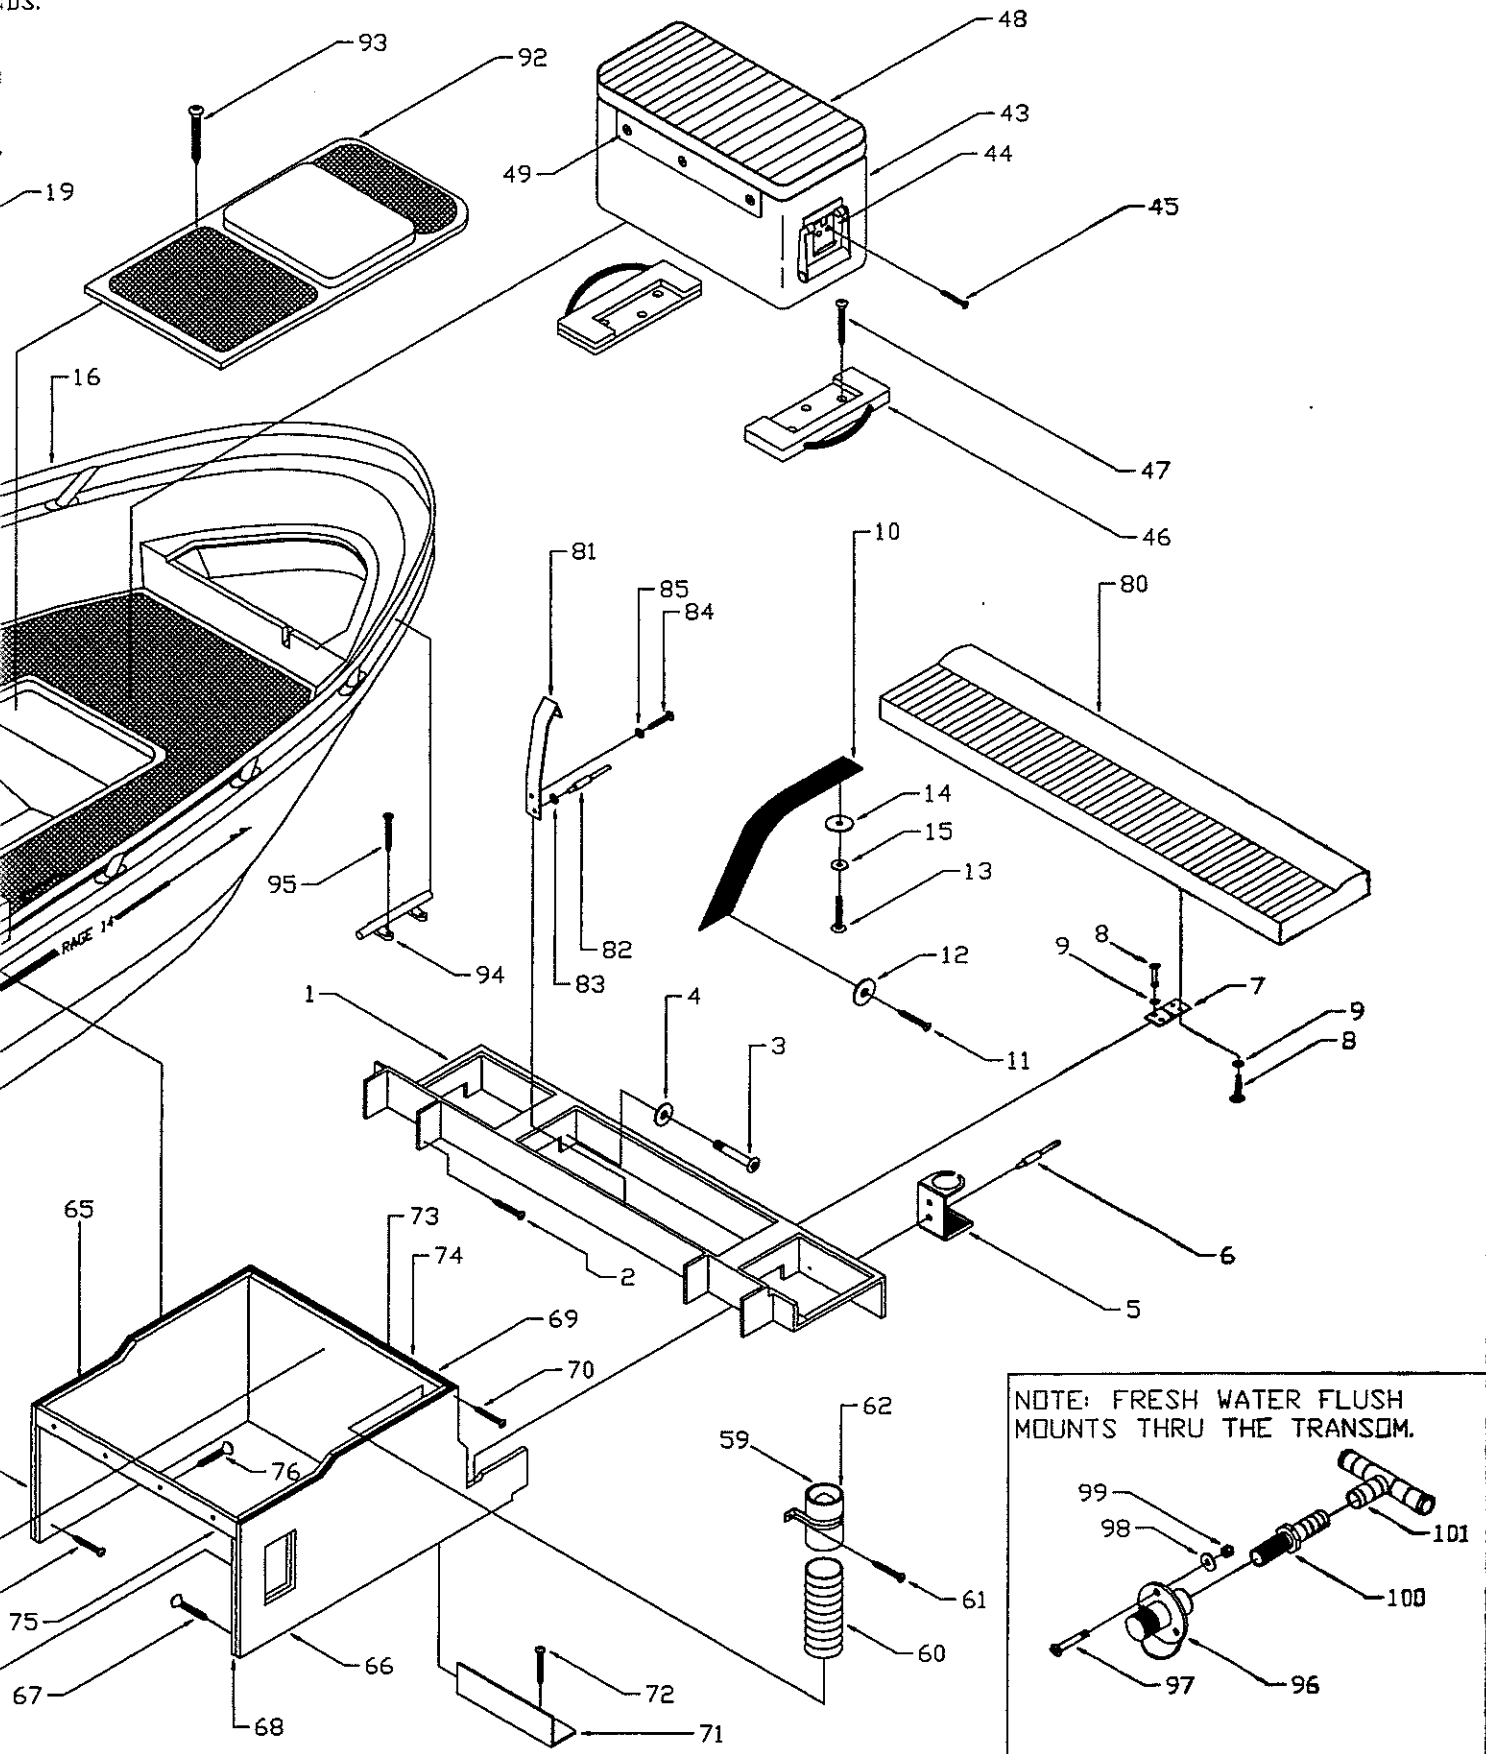

ITEMS 89, 90, AND 91 MOUNT THRU AFT DECK AT BOTH

.DS.

NOTE: FRESH WATER FLUSH MOUNTS THRU THE TRANSOM.

This diagram shows a fresh water flush mount assembly with the following callouts:

- 96**: Mounting bracket.
- 97**: Screws for the mounting bracket.
- 98**: Washers for the mounting bracket.
- 99**: Washers for the mounting bracket.
- 100**: Screws for the mounting bracket.
- 101**: Screws for the mounting bracket.