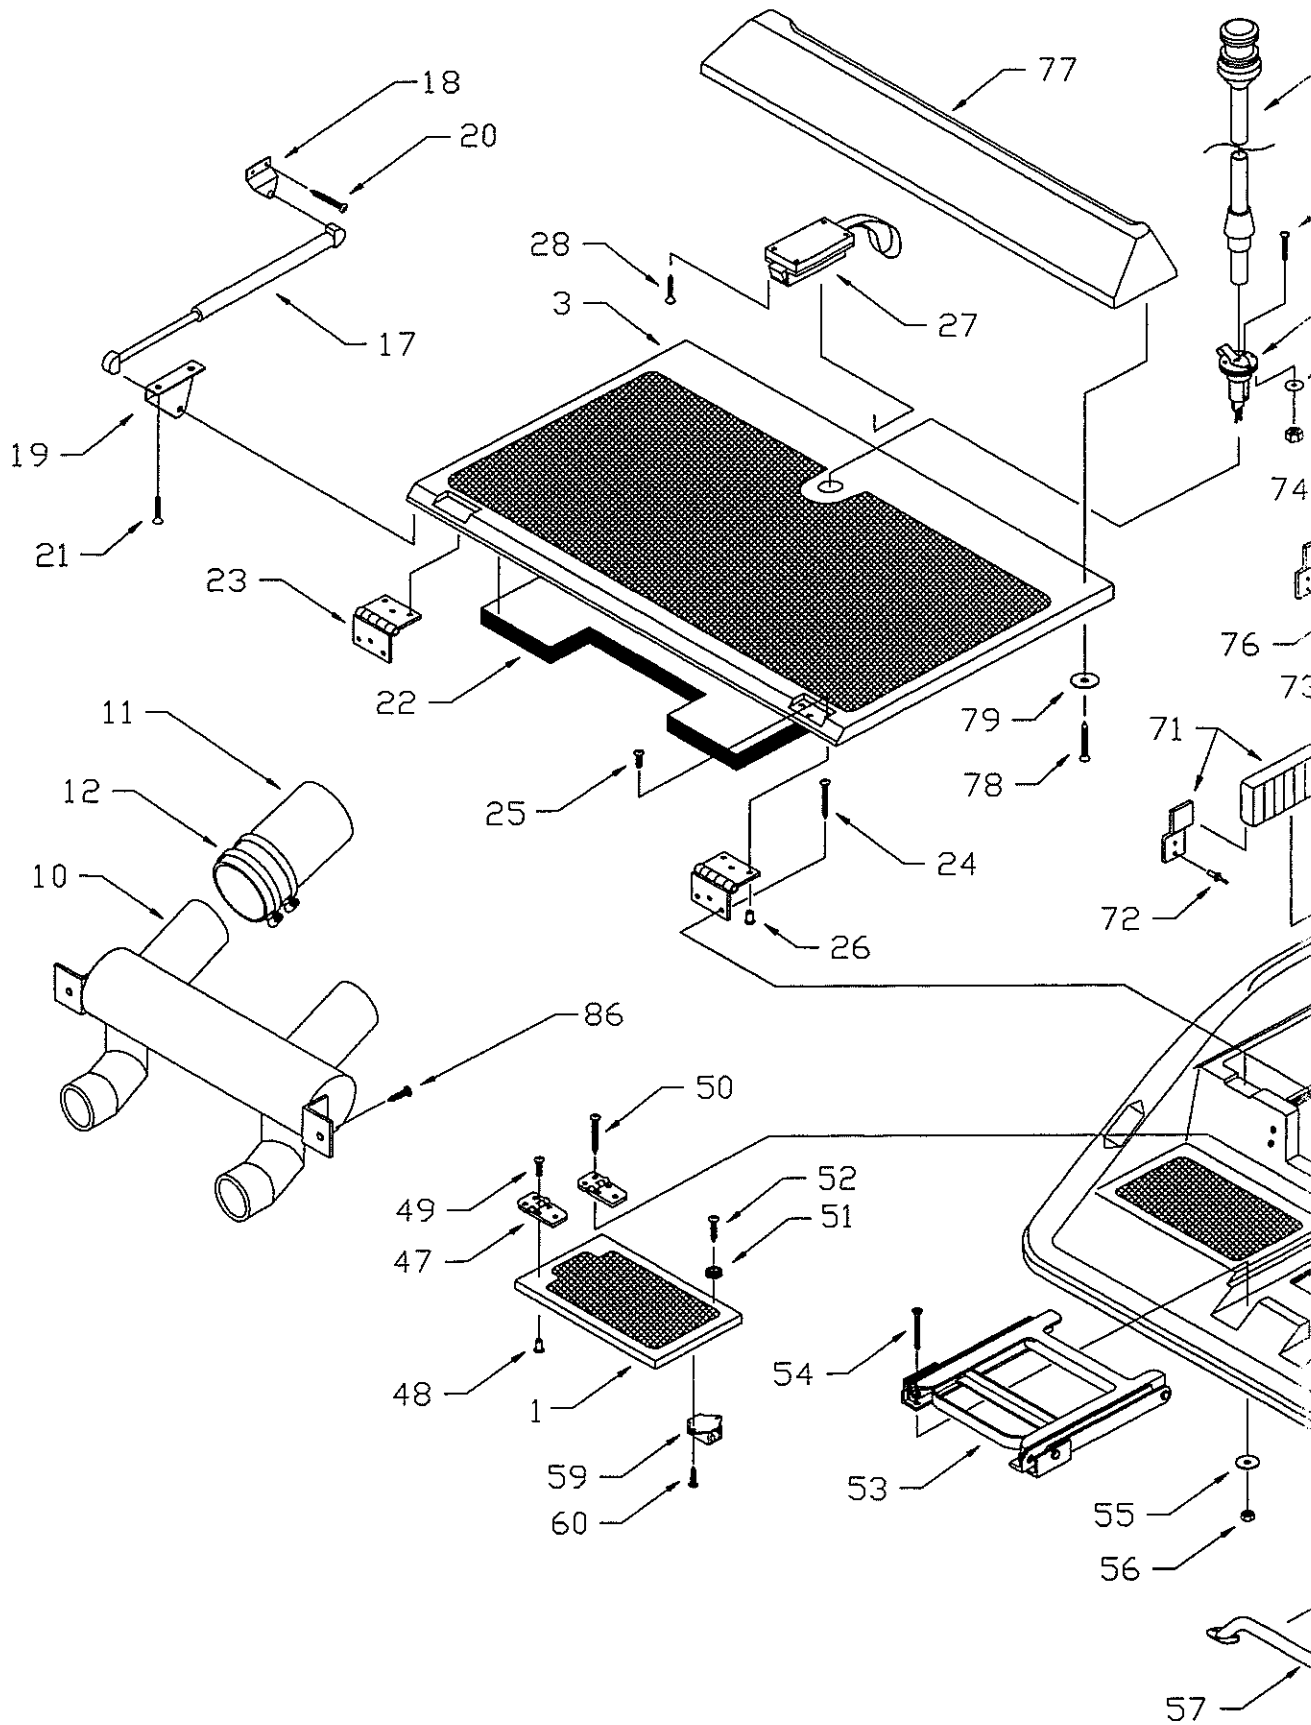

Det.	P/N	Qty.	Descr.
61	12-J116-01	1	Insert, R-Rail,, 50Ft. #F725Char.
62	12-J040-00	1	Ski-Ring, Flush Mt, 18RAGE
63	82-8132-00	4	Scr, FHMS, 1/4-20x4", SS/CP
64	82-3185-00	4	Nut, Lock 1/4-20 SS/CP
65	82-E818-00	4	WSHR, Fnd, 1/4x1-1/4 SS316
66	12-E235-00	1	Box, Fire Ext, Long Wht, ABS
67	82-1585-00	6	Scr, THMS, #8-32x3/4" SS/CP
68	82-0625-00	6	WSHR, FL, #8 (316SS)
69	82-1584-00	6	Nut, Lock, 8-32 SS/CP
70	12-G461-00	1	CVR, Pour Hole, 6-1/2" Haze
71	12-7743-00	1	Thru-Hull, 3/4", Plstc, Wht, Rule
72	12-G905-00	1	Boot, M'Well, Blk Vinyl, 4"
73	82-0735-00	4	Scr, THSMS, #8x1/2" SS/CP
74	12-J038-00	1	Door, Storage Access, 18 RAGE
75	82-0098-00	17	Scr, THSMS, #8x5/8" SS/CP
76	12-H687-01	1	Pouch, Stor, Cons Door, 17DA
77	82-0735-00	4	Scr, THSMS, #8x1/2" SS/CP
78	12-G157-00	2	Bucket, Stor Cons, 19QR-II

NOT SHOWN

12-H935-02	1	Engine, 302 Redline, 18 RAGE
12-H936-01	1	Assy, JetPump, B Implr & Trim
12-H935-00	1	Engine, 351 Redline, 18Rage
12-H936-00	1	Assy, JetPump, A Implr & Trim
12-H936-02	1	Assy, JetPump, Trim Kit, 18'RAGE
12-J279-01	2	Hose, Hyd, Trim Pump, 18RAGE