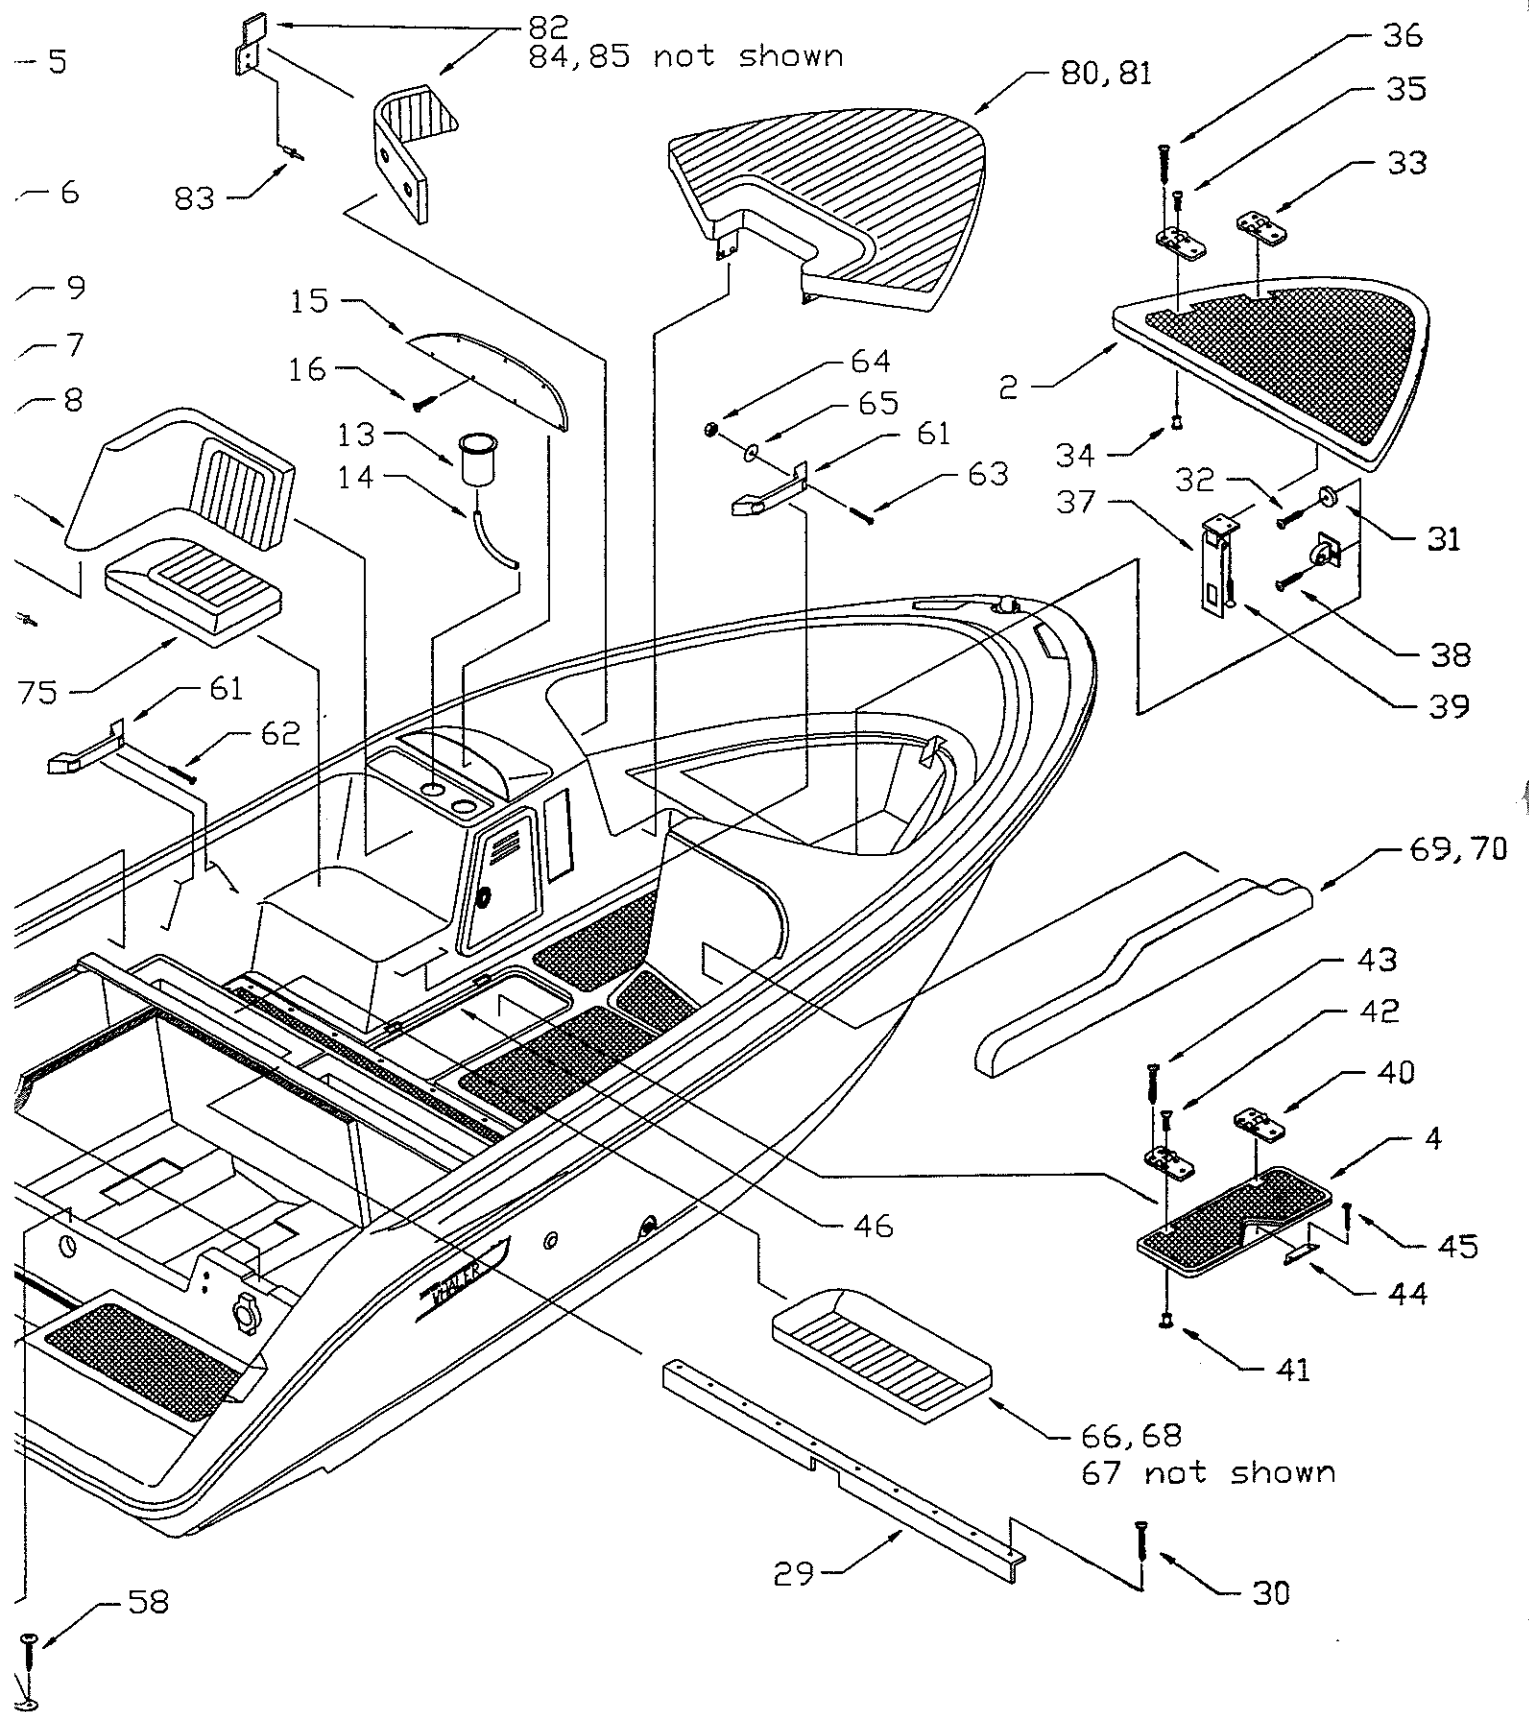

PARTS LIST: 18' RAGE

Det.	P/N	Qty.	Descr.
1	22-H957-00	1	Cover, Swim Pltfrm 18 Rage
2	22-H037-01	1	Cover,AHR LKR, Rages, WHT
3	22-H922-00	1	Cover, Motor, 18 Rage
4	22-J033-00	1	Cover, Ski Lkr, 18 Rage
5	36-H476-00	1	Light, Wht, All-RD, 42", Perko
6	82-G648-00	3	Scr, FHMS, #6-32x2" SS
7	82-0615-00	3	Wshr, FL #6 (316 SS)
8	82-1453-00	3	Nut, Lock #6-32 SS/CP
9	36-H476-01	1	Base, Sternlight 36H47600
10	12-H937-00	1	Muffler, 18 Rage, V-8
11	43-J030-00	2Ft.	Hose, Exhaust, 3-1/2"
12	12-5951-00	8	CLP, Hose, 4-1/8"-5" SS
13	12-G260-00	2	Hldr, Drink, w/Drain, BlkPlstc
14	43-J261-00	7Ft.	Hose, Drain, 7/16"OD, Clear
15	12-H964-00	1	Panel, Stereo, Accy, 18Rage
16	82-G394-00	9	Scr, THSMS #6x1/2" SS/CP
17	12-H612-00	2	Spring, Gas, 60#-20", #SL-14-60-1
18	12-H599-01	2	Brkt, Offset, Gas Spr. 12H59900
19	12-H599-02	2	Brkt, 90, SS, Gas Spr. 12H59900
20	82-0098-00	4	Scr, THSMS #8x5/8" SS/CP
21	82-G182-00	4	Scr, THSMS #8x1" SS/CP
22	12-H934-02	1	Insul, Eng. Cover, 18 Rage
23	12-G096-00	1Pr.	Hinge, Butt, 3x4", CRPL Brass
24	82-9427-00	6	Scr, DHSMS #10x1-1/2" SS/CP
25	82-J041-00	6	Scr, THMS #10-24x3/4" SS/CP
26	82-E633-00	6	Nut, BBL, FH #10-24x3/8"
27	12-H996-00	1	Latch, Mtr Cvr, 18Rage, Mobella
28	82-0098-00	6	Scr, THSMS #8x5/8" SS/CP
29	43-G111-00	6Ft.	Trim, Rgd Vinyl, Blk, TWV-3604
30	82-0183-00	10	Scr, FHSMS #8x3/4" SS/CP
31	12-J371-00	1	Bumper, 3/4Dia. x 1/4" Thk, Blk
32	82-0098-00	1	Scr, THSMS #8x5/8" SS/CP
33	12-9603-00	1Pr.	Hinge, Door, 1-1/2x3" SS
34	82-E633-00	6	Nut, BBL, FH #10-24x3/8"
35	82-A101-00	6	Scr, DHSMS #10-24x1/2" SS/CP
36	82-0099-00	4	Scr, DHSMS #10x1" SS/CP
37	12-G281-00	1	Hasp, Swivel, Flush Mt, SS
38	82-0183-00	2	Scr, FHSMS #8x3/4" SS/CP
39	82-0735-00	2	Scr, THSMS #8x1/2" SS/CP
40	12-9603-00	1Pr.	Hinge, Door, 1-1/2x3" SS
41	82-A003-00	6	Nut, BBL, TH #10-24x1/2"
42	82-A101-00	6	Scr, DHSMS #10-24x1/2" SS/CP
43	82-0099-00	4	Scr, DHSMS #10x1" SS/CP
44	12-G753-00	1	Handle, Hatch, SS, 21" DR
45	82-0927-00	2	Scr, FHSMS #6x1/2" SS/CP
46	43-J034-00	10Ft.	Trim Seal, #3375A, 1/4" BLK
47	12-9603-00	1Pr.	Hinge, Door, 1-1/2x3" SS
48	82-E633-00	6	Nut, BBL, FH #10-24x3/8"
49	82-A101-00	6	Scr, DHSMS #10-24x1/2" SS/CP
50	82-0099-00	4	Scr, DHSMS #10x1" SS/CP
51	12-H342-00	1	Bumper, w/Recess, #1599-W, Blk
52	82-0099-00	1	Scr, DHSMS #10x1" SS/CP
53	12-H928-00	1	Ladder, Swim, 18Rage
54	82-J120-00	4	Scr, PHMS 1/4-20x3-1/4" SS/CP
55	82-0352-00	4	Wshr, FL 1/4" (316 SS)
56	82-3185-00	4	Nut, Lock 1/4-20 SS/CP
57	72-H995-00	1	Rail, Grab, 18 Rage
58	82-3760-00	4	Scr, PHSMS #14x1-1/2" SS/CP
59	12-H659-00	1	Roller Catch, Nylon, Surf. Mt.
60	82-G394-00	2	Scr, THSMS #6x1/2" SS/CP