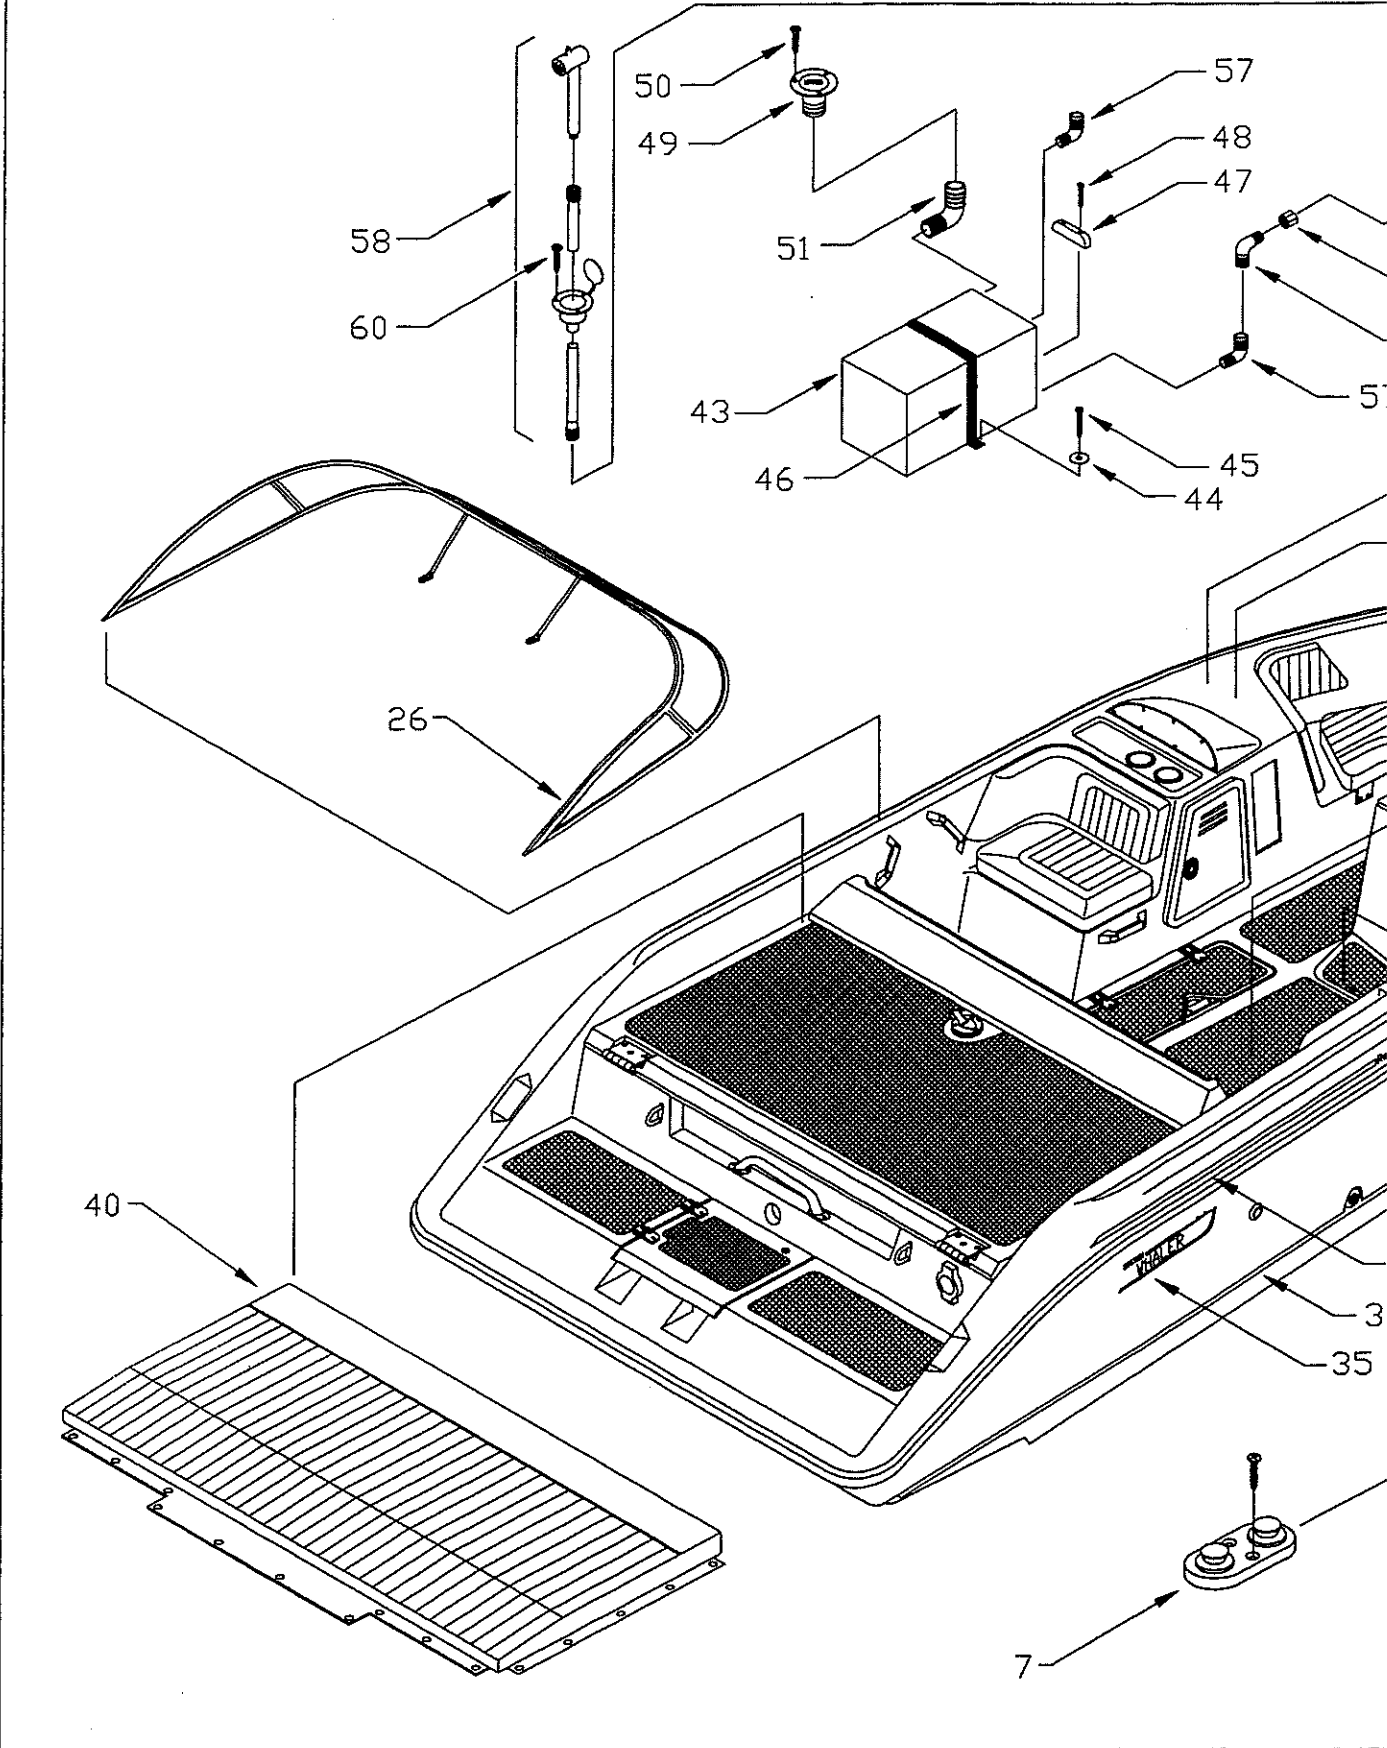

Det.	P/N	Qty.	Descr.
61	12-H808-00	3	Handle, Grab, Grey, DETMAR
62	82-9347-00	4	Scr, THSMS #14x1-1/2" SS/CP
63	82-H614-00	2	Scr, PHMS 1/4-20x1" SS/CP
64	82-3185-00	2	Nut, Lock 1/4-20 SS/CP
65	82-E818-00	2	Wshr, Fend 1/4"x1-1/4" (316SS)
66	50-H942-00	1	Cush., Bench, Port, 18Rage
	50-J206-00	1	Cush., Bench, Port, Wht/Red
	50-J206-09	1	Cush., Bench, Port, Wht/Blue
	50-J206-16	1	Cush., Bench, Port, Wht/Grn
67	50-H942-01	1	Cush., Bench, Stbd, 18Rage
	50-J206-01	1	Cush., Bench, Stbd, Wht/Red
	50-J206-10	1	Cush., Bench, Stbd, Wht/Blue
	50-J206-17	1	Cush., Bench, Stbd, Wht/Grn
68	82-0098-00	8	Scr, THSMS #8x5/8" SS/CP
69	50-H967-01	1	Panel, Side, Stbd, 18Rage
	50-J206-03	1	Panel, Side, Stbd, Beach Wht
70	82-J206-00	10	Rvt, Pop, 1/4x3/4" Grip Alum.
71	50-H967-00	1	Panel, Side, Port, 18Rage
	50-J206-02	1	Panel, Side, Port, Beach Wht
72	82-J206-00	4	Rvt, Pop, 1/4x3/4" Grip Alum.
73	50-H944-00	1	Seat, Aft Facing, 18Rage
	50-J206-04	1	Seat, Aft Facing, Wht/Red
	50-J206-11	1	Seat, Aft Facing, Wht/Blue
	50-J206-18	1	Seat, Aft Facing, Wht/Grn
74	50-H944-01	1	Seat Back, Aft Facing
	50-J206-05	1	Seat Bk, Aft Facing, Wht/Red
	50-J206-12	1	Seat Bk, Aft Facing, Wht/Blue
	50-J206-19	1	Seat Bk, Aft Facing, Wht/Grn
75	82-1625-00	4	Stud, Screw, 3/8" long SS
76	82-J206-00	10	Rvt, Pop 1/4x3/4" Grip, Alum.
77	50-H943-00	1	Bench Seat Back, 18Rage
	50-J206-26	1	Bench Seat Back, Wht/Red
	50-J206-27	1	Bench Seat Back, Wht/Blue
	50-J206-28	1	Bench Seat Back, Wht/Grn
78	82-H133-00	8	Scr, PHMS 1/4-20x2" SS/CP
79	82-E818-00	8	Wshr, Fndr, 1/4x1-1/4" (316SS)
80	50-H940-00	1	Cushion, Bow, 18 Rage
	50-J206-06	1	Cushion, Bow, Wht/Red
	50-J206-13	1	Cushion, Bow, Wht/Blue
	50-J206-20	1	Cushion, Bow, Wht/Grn
81	82-1625-00	4	Stud Screw, 3/8" Long, SS
82	50-H999-00	1	Fwd Seat, Back, Port
	50-J206-07	1	Fwd Seat, Back, Port, Wht/Red
	50-J206-14	1	Fwd Seat, Back, Port, Wht/Blue
	50-J206-21	1	Fwd Seat, Back, Port, Wht/Grn
83	82-J206-00	8	Rvt, Pop 1/4x3/4" Grip, Alum.
84	50-H999-01	1	Fwd Seat, Back, Stbd
	50-J206-08	1	Fwd Seat, Back, Stbd, Wht/Red
	50-J206-15	1	Fwd Seat, Back, Stbd, Wht/Blue
	50-J206-22	1	Fwd Seat, Back, Stbd, Wht/Grn
85	82-J206-00	8	Pvt, Pop 1/4x3/4" Grip, Alum.
86	82-9347-00	2	Scr, THSMS #14x1-1/2" SS/CP