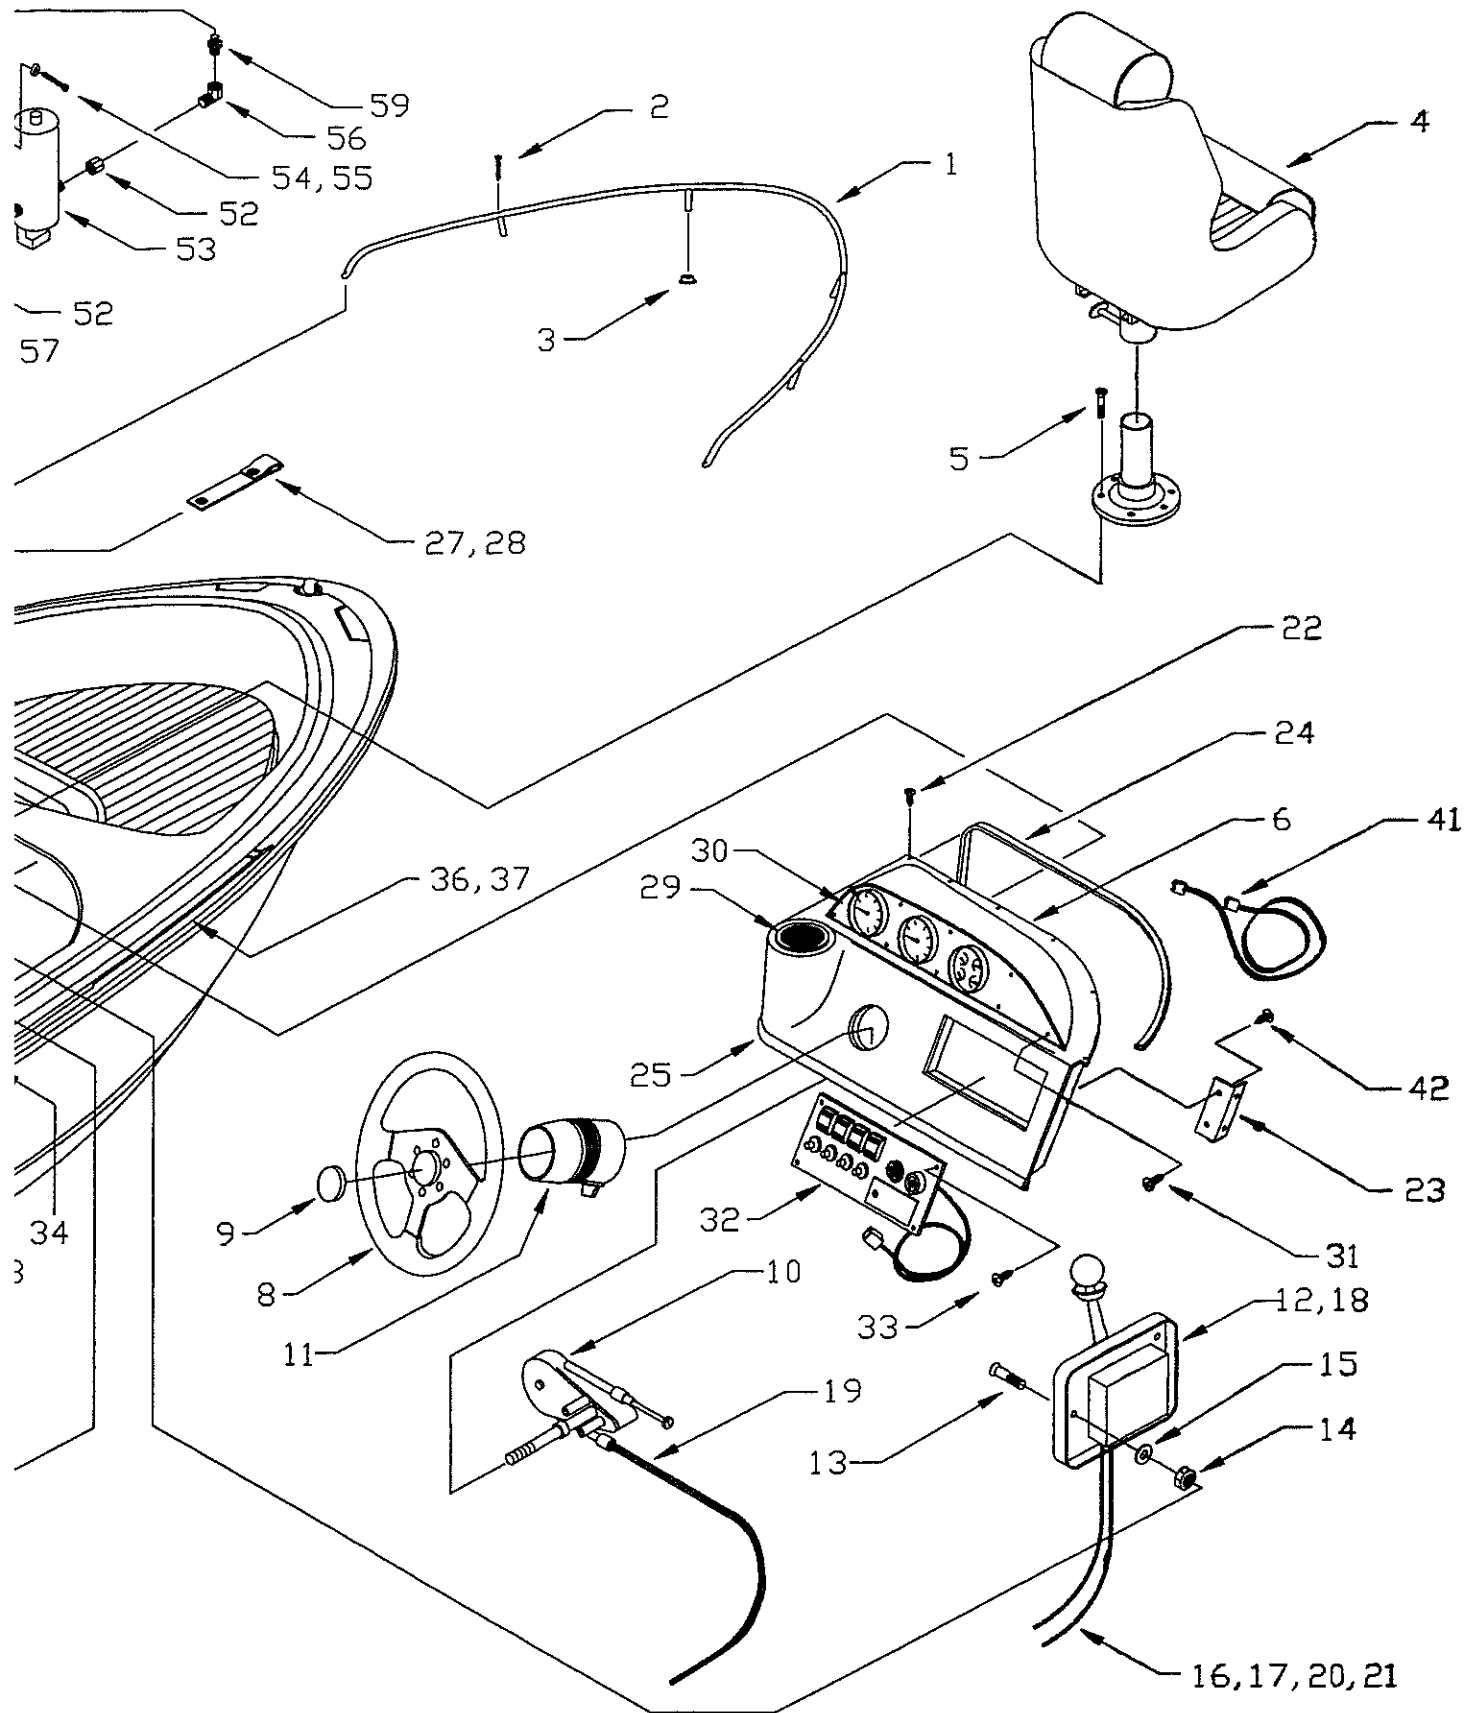

PARTS LIST: 18' RAGE

Det.	P/N	Qty.	Descr.
1	72-H966-01	1	Rail, Full, Bow, 18RAGE
2	82-J199-00	6	Scr, DHSMS, #10x3-1/2" SS/CP
3	12-J260-00	4	Cap, Rail, BLK Plstc, 18RAGE
4	12-J028-00	1	Seat Ped. 6", Helm, 18RAGE
	12-J028-01	1	Seat Ped. 6", Helm, Wht/Red
	12-J028-02	1	Seat Ped. 6", Helm, Wht/Blue
	12-J028-03	1	Seat Ped. 6", Helm, Wht/Grn
5	82-5080-00	6	Scr, FHSMS, #14x2" SS/CP
6	22-H919-00	1	Console, 18'RAGE
7	12-J278-00	1	Control, Strg. Trim, 18RAGE
8	12-J337-01	1	Wheel, Strg, DIND 23
9	12-H498-00	1	Emblem, Rage, Strg. Wheel Cap
10	12-G925-00	1	Helm, Tilt, No-Feedback, SH91526
11	12-G925-01	1	Tilt Mech, N/F Cable Steering
12	12-H932-00	1	Ctrl, Morse, Berkeley Jet
13	82-4983-01	4	Scr, PHMS, 10-24x1-1/4" SS/CP
14	82-1143-00	4	Nut, Lock 10-24 SS/CP
15	82-0164-00	4	Wshr, Flat, #10 (316 SS)
16	12-J131-00	1	Cable Clamp, Morse#31509
17	12-J131-01	1	Cable Pivot, Morse#31539
18	12-J147-00	1	Switch, Neu. Safe, Morse#A61700
19	12-G606-05	1	Cable, Strg, 15-1/2", NFB, Teleflex
20	12-J117-00	1	Cable, Eng. Ctrl, 12' Teleflex
21	12-J118-00	1	Cable, Eng. Ctrl, 16' Morse
22	82-0183-00	8	Scr, FHSMS #8x3/4" SS/CP
23	12-H931-01	1	Brkt, Fuel Tank, 18RAGE
24	43-H817-00	4Ft.	Trim, 5/8" Self Adh, Slate Grey
25	43-H507-00	3.4Ft.	Trim, U-Molding, F810, LT. Grey
26	12-H929-00	1	Windshield, 18'RAGE
27	12-H689-06	1	Strap, Hold-Open, Wshld, 17DA
28	82-1625-00	1	Stud Screw, 3/8" Long SS
29	12-G260-00	1	Holder, Drink, w/Drain, Blk Plstc
30	12-H930-00	1	Panel, Instrument, 18RAGE
31	82-G394-00	9	Scr, THSMS #6x1/2" SS/CP
32	36-H994-00	1	Panel, Switch, 18'RAGE
33	82-G394-00	4	Scr, THSMS #6x1/2" SS/CP
34	12-H947-00	2	Decal, Rage 18, Grey, Hi boss cal
35	12-H750-00	Set2	Decal, B. W. Logo, 28" Fire Red
	12-H702-01	Set2	Decal, B. W. Logo, 28" DK Blue
	12-H702-05	Set2	Decal, B. W. Logo, 28" DK Green
36	12-H703-00	1	Decal, Harpoon, Port, Fire Red
	12-H703-02	1	Decal, Harpoon, Port, DK Blue
	12-H703-06	1	Decal, Harpoon, Port, DK Green
37	12-H703-01	1	Decal, Harpoon, Stbd, Fire Red
	12-H703-03	1	Decal, Harpoon, Stbd, DK Blue
	12-H703-07	1	Decal, Harpoon, Stbd, DK Green
38	43-J265-00	18Ft	Tape, 3/4", Fire Red, w/Stripe
	43-J265-01	18Ft	Tape, 3/4", DK Blue, w/Stripe
	43-J265-02	18Ft	Tape, 3/4", DK Green, w/Stripe
39	43-J265-03	36Ft	Tape, 1", Fire Red w/Pin Stripe
	43-J265-04	36Ft	Tape, 1", DK Blue, w/Pin Stripe
	43-J265-05	36Ft	Tape, 1", DK Green, w/Pin Stripe
40	50-J206-23	1	Cush, Aft DK, Wht/Red, 18'Rage
	50-J206-24	1	Cush, Aft DK, Wht/Blue, 18'Rage
	50-J206-25	1	Cush, Aft DK, Wht/Grn, 18'Rage
	50-H941-00	1	Cush, Aft White, 18'Rage
41	36-H939-00	1	Harness, Electr, 18'Rage
42	82-0098-00	4	Scr, THSMS, #8x5/8" SS/CP

FRESH WATER SHOWER KIT

Det.	P/N	Qty.	Descr.
43	12-J242-00	1	Tank, Wtr, 11gal, 18Rage/17DR2
44	82-0917-00	2	Wshr, Fend, 13/64" IDx1" OD SS
45	82-0742-00	2	Scr, THSMS #10x1" SS/CP
46	43-0162-00	5Ft.	Strap, Nylon Web, 1" /Ft.
47	12-J266-00	1	Tank Stop, 18'Rage
48	82-9427-00	2	Scr, DHSMS #10x1-1/2" SS/CP
49	12-E225-00	1	Fill, "Water", 1-1/2" SS
50	82-1049-00	3	Scr, DHSMS, #10x3/4" SS/CP
51	12-7740-00	1	Elb, 1-1/2MPTx1-1/2" Barb, Plstc
52	12-5983-00	2	Cplg, 1/2" FPT, Wtr. Tube, Polybut
53	12-5869-00	1	Pump, Wtr, 2.5GPM/12V, Shurflo
54	82-0028-00	3	Wshr, Fnsh #10 SS
55	82-9427-00	3	Scr, DHSMS #10x1-1/2" SS/CP
56	12-5984-00	1	Elbow, ST, 1/2Fx1/2M, Wtr Tube
57	12-7742-00	3	Elbow, 1/2MPTx5/8" Barb, Plstc
58	12-G391-00	1	Shower, Deck, #NY 0813-DR
59	12-G391-01	1	Adpt, 1/2MPTx3/8" BSP, Brass
60	82-1049-00	3	Scr, DHSMS #10x3/4" SS/CP

OPTIONS, NOT SHOWN