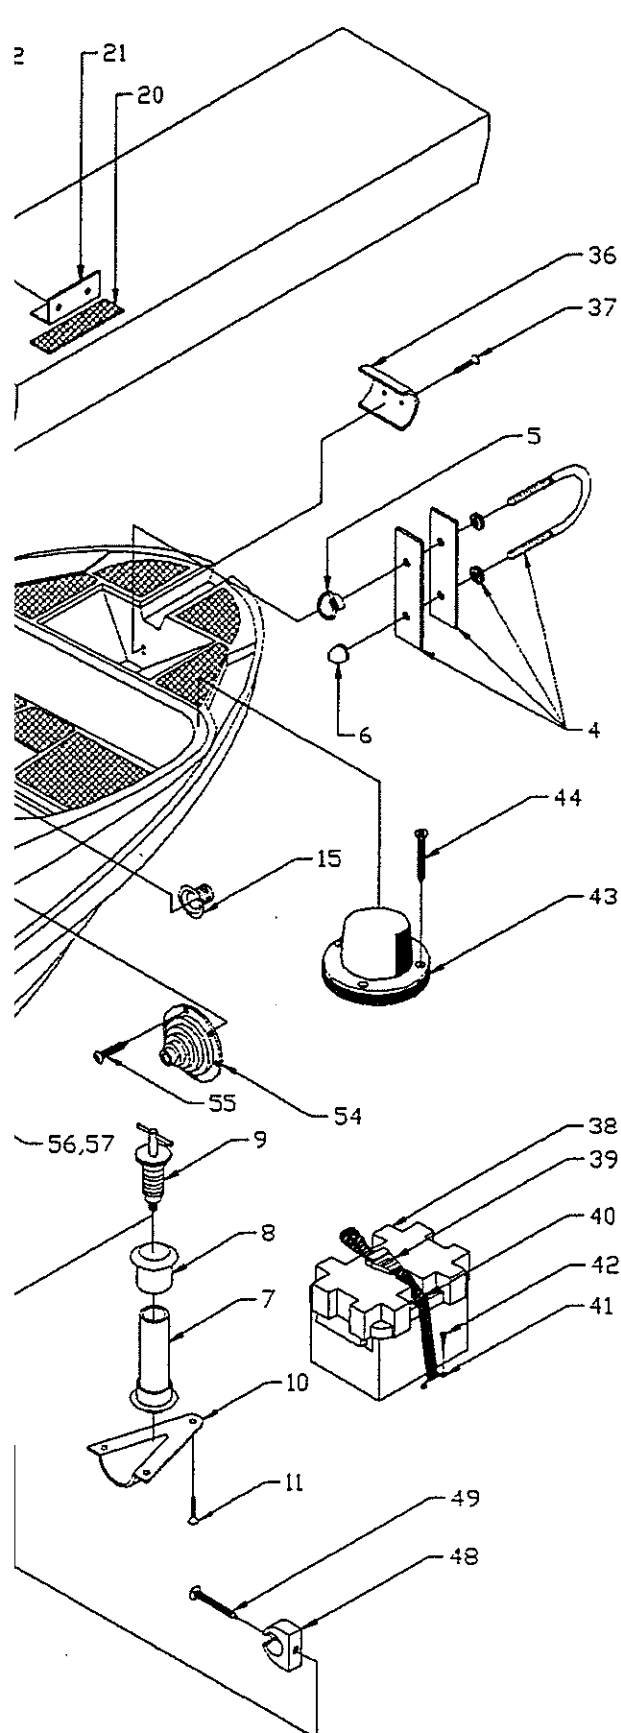

LHS
7/29/96
File Name: 20DNT.DWG

PARTS LIST: 20' DAUNTLESS

Det	P/N	Qty	Desc
1	12-H791-00	2	U-Bolt,1/2x4 THD,SS
2	12-3206-00	2	Eye,Lifting,1/2 CHR,Plated
3	82-H131-00	2	Nut,Acorn 1/2-13,SS
4	12-G496-00	1	U-Bolt,1/2x6 SS
5	12-3206-00	1	Eye,Lifting,1/2 CHR,Plated
6	82-H131-00	1	Nut,Acorn 1/2-13 SS
7	12-E617-00	6	Thru-Hull,PVC,Press Fit
8	12-E617-01	6	Nut,Retaining,Thru-Hull,PVC
9	12-0181-00	4	Plug,Drain,Fits 1' Drain Tube
10	12-1608-00	1	Clamshell,Vent,2x2
11	82-0735-00	3	SCR,THSMS #8x1/2 SS/CP
12	12-J133-00	2	Scupper,Thru-Trans,Perko
13	12-G259-00	2	Drain,1'Impact W/D Barb,Blk
14	12-H484-00	2	Plug,3/4,Cam Action
15	12-E629-00	2	Drain,Flush,Impact,5/8 WHT
16	12-J255-00	1	Pump,Bilge,Attwood 1250 GPH
17	82-0098-00	4	SCR,THSMS #8x5/8 SS/CP
18	12-J057-00	1	Fuel Tank,87 GAL
19	12-J171-00	6	Pad,Fuel TK,1/4x2x2x24 NED
20	12-J171-01	8	Pad,BRKT,F.TK,1/8x1-1/2x4
21	12-9630-00	8	BRKT,AUX,Fuel,1/4x2x2x6
22	82-9347-00	16	SCR,THSMS #14x1-1/2 SS/CP
23	12-0905-00	5	Cleat,8' Heavy Duty SS
24	82-5080-00	16	SCR,FHSMS #14x2 SS/CP
25	82-1066-00	4	SCR,FHMS 1/4-20x2-1/4 SS
26	82-3185-00	4	Nut,Lock 1/4-20 SS/CP
27	82-E818-00	4	WSHR,FEND 1/4x1-1/4(316 SS)
28	12-J023-00	1	Rub-Rail,#92124-47' Charcoal
29	82-H781-00	110	SCR,FH-TEK #10x1.5 SS/Z.PL
30	12-J024-00	1	Insert,R-Rail,47'Char,#F725
31	12-H780-00	1	End-Cap,R-Rail,Port
32	12-H780-01	1	End-Cap,R-Rail,STBD
33	82-G492-00	2	SCR,THSMS #10x2 SS/CP
34	12-H990-00	1	Trim,Transom
35	82-0098-00	6	SCR,THSMS #8x5/8 SS/CP
36	12-H051-00	1	Cap,R-Rail,Std.Duty
37	82-9427-00	2	SCR,DHSMS #10x1-1/2 SS/CP
38	12-8002-00	1	Battery Box,Blk,85AMP
39	12-H816-00	1	Buckle,Side-Release
40	43-0162-00	4'	Strap,Nylon Web,1'
41	12-3541-00	2	Deck Bracket
42	82-0099-00	4	SCR,DHSMS #10x1 SS/CP
43	36-H363-00	PR	Light,Nav,Horiz,Mount
44	82-J163-00	6	SCR,PHSMS #4x1 SS/CP
45	36-H476-00	1	Light,WHT.ALL-RD,42' Perko
46	36-H476-01	1	Base,Stern Light
47	82-9957-00	3	SCR,DHSMS #8x1 SS
48	12-B328-00	PR	Clip,Pole Stor,Blk
49	82-0742-00	2	SCR,THSMS #10x1 SS/CP
50	12-J413-00	1	Boot,Drainage,Stern Lght
51	43-C118-00	1'	Hose,Vinyl
52	12-1170-00	1	Clamshell,Vent,1-5/8x1-1/2 C
53	82-G394-00	3	SCR,THSMS #6x1/2 SS/CP
54	12-G905-00	1	Boot,M'Well
55	82-0098-00	6	SCR,THSMS #8x5/8 SS/CP
56	12-H703-00	1	Decal,Harpoon,Port,Fire Red
	12-H703-06	1	Decal,Harpoon,Port,Dk.Green
	12-H703-02	1	Decal,Harpoon,Port,Dk.Blue
57	12-H703-01	1	Decal,Harpoon,STBD,Fire Red
	12-H703-07	1	Decal,Harpoon,STBD,Dk.Green
	12-H703-03	1	Decal,Harpoon,STBD,Dk.Blue
58	43-J265-03	28'	Tape,1',Fire Red W/Pin STP
	43-J265-05	28'	Tape,1',Dk.Green W/Pin STP
	43-J265-04	28'	Tape,1',Dk.Blue W/Pin STP
59	12-H750-00	Set	Decal,BW Logo,28' Fire Red
	12-H750-03	Set	Decal,BW Logo,28' Dk.Green
	12-H750-01	Set	Decal,BW Logo,28' Dk.Blue