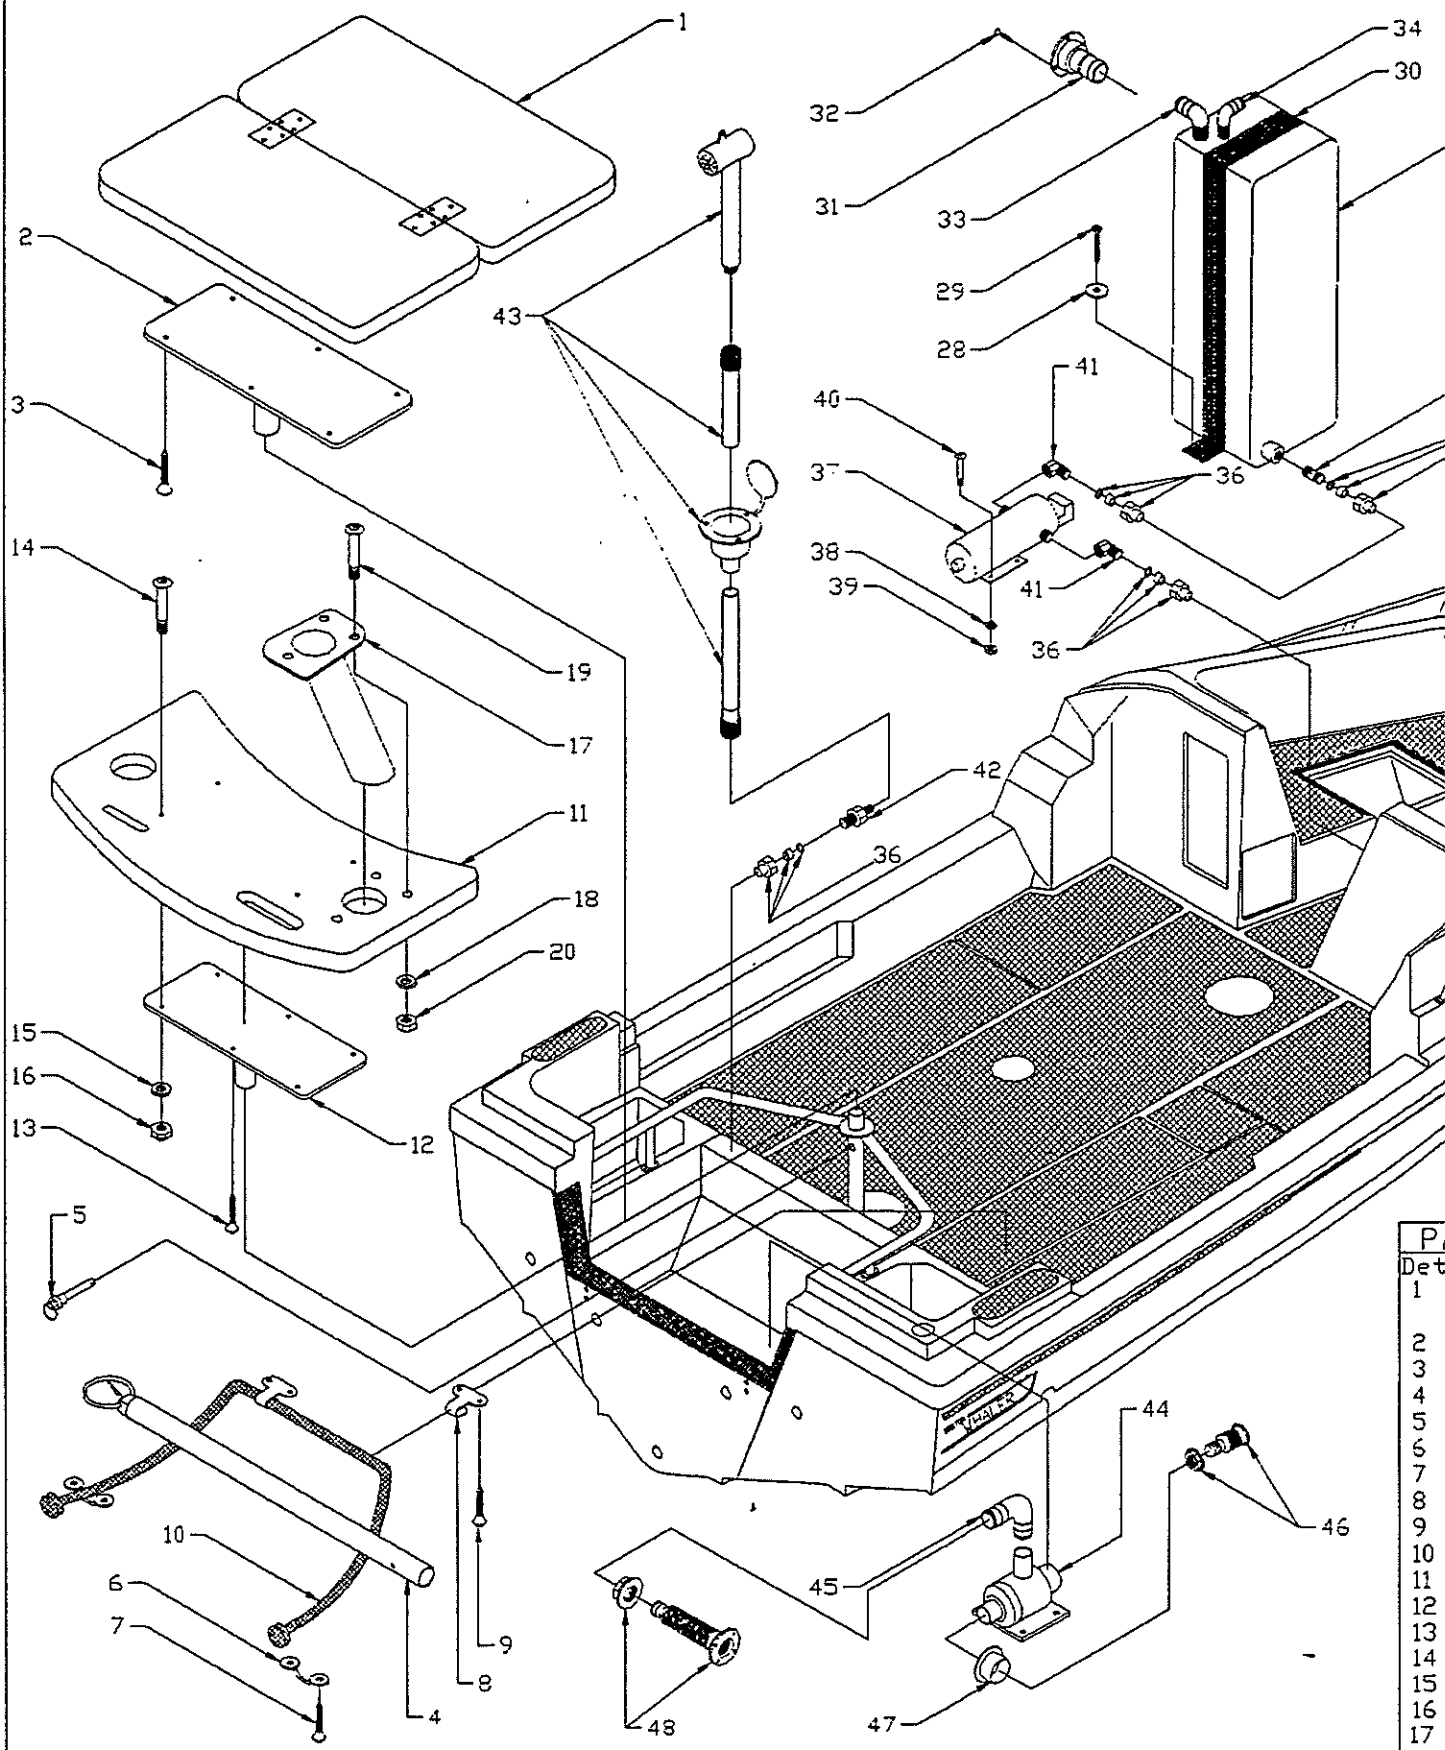

PARTS LIST: 20' DAUNTLESS

Det	P/N	Qty	Desc
1	12-J269-00	1	Tank,Livewell,22 Gal
2	12-7740-00	1	ELB,1-1/2 MPTx1-1/2 BARB,PLST
3	12-J359-00	1	Filter,Overflow Drain,DDTS-Z
4	12-7740-00	1	ELB,1-1/2 MPTx1-1/2 BARB,PLST
5	12-J355-00	1	Plug,Drain,1-1/2
6	12-E270-00	1	Tee,1-1/2 Hose Bark,FLST
7	12-H052-00	1	Bushing,Knock-Out,2" PLST
8	12-J360-00	1	CVR,Hose,WHT
9	82-0098-00	6	SCR,THSMS #8x5/8 SS/CP
10	12-E106-00	1	Scupper,Thru-Transom,Att'd.3881
11	12-6514-00	1	ADPTR,3/4 MPTx3/4 BARB,PLST
12	12-6085-00	1	Valve,Ball 3/4
13	12-6401-00	1	Elbow,3/4 MPTx3/4 BARB,PLST
14	12-H242-00	1	Boot,H'Well,Blk.
15	82-0098-00	4	SCR,THSMS #8x5/8 SS/CP
16	12-7721-00	1	Tee,3/4 Hose,PLST
17	12-7884-00	2	Elbow,1/2 FPTx3/4 BARB,PLST
18	12-9583-00	1	Pump,Washdown,Shurflo,S/W
19	82-0742-00	4	SCR,THSMS #10x1 SS/CP
20	12-6401-00	1	Elbow,3/4 MPTx3/4 BarB,PLST
21	12-6115-00	1	Thru-Hull,3/4" Bronze
22	12-9855-00	1	Strainer,RD,3-1/2,Bronze
23	82-0183-00	3	SCR,FHSMS #8x3/4 SS/CP
24	12-6457-00	1	FTG,1/2" Pipe To 3/4" Hose,PLST
25	12-5984-00	1	Elbow,ST.1/2 Fx1/2 M, WTR.Tube
26	12-9187-00	1	Outlet,Water,W/Cap,Male FTG.
27	82-0225-00	3	SCR,DHSMS #8x1/2 SS/CP
28	22-J268-00	1	Seat Base,Livewell
29	12-E629-00	1	Drain,Impact
30	50-J284-00	1	CUSH,L'Well Seat
31	12-0658-00	2	Strap,Eye,Perko #1242-000 CHR
32	82-0098-00	4	SCR,THSMS #8x5/8 SS/CP
33	12-1020-00	2	Fender Hook,SS
34	82-1585-00	4	SCR,THMS 8-32x3/4 SS/CP
35	82-0625-00	4	WSHR,FL #8 (316 SS)
36	82-1584-00	4	Nut,Lock 8-32 SS/CP
37	12-G135-00	1	Cord,Shock,3/8x15'W/Hooks
38	22-J267-00	1	Seat Top,Livewell
39	50-J284-01	1	CUSH,L'Well B/Rest
40	82-E818-00	2	WSHR,FEND1/4x1-1/4 (316 SS)
41	82-H140-00	2	WSHR,Star 1/4 SS
42	82-0764-00	2	Nut,Hex 1/4-20 SS
43	50-J284-02	1	CUSH,L'Well Cover
44	82-1625-00	10	Stud,Screw 3/8 Long SS
45	12-J269-01	1	Lid,Livewell
46	12-H776-00	2	Hinge,Adj,Black,500 Series
47	82-A101-00	4	SCR,DHMS 10-24x1/2 SS/CP
48	82-4086-00	4	Nut,BBL,TH 10-24x3/8 C/PL BR.
49	82-J041-00	4	SCR,THMS 10-24x3/4 SS/CP
50	82-0164-00	4	WSHR,FL #10 (316 SS)
51	82-1143-00	4	Nut,Lock 10-24 SS/CP