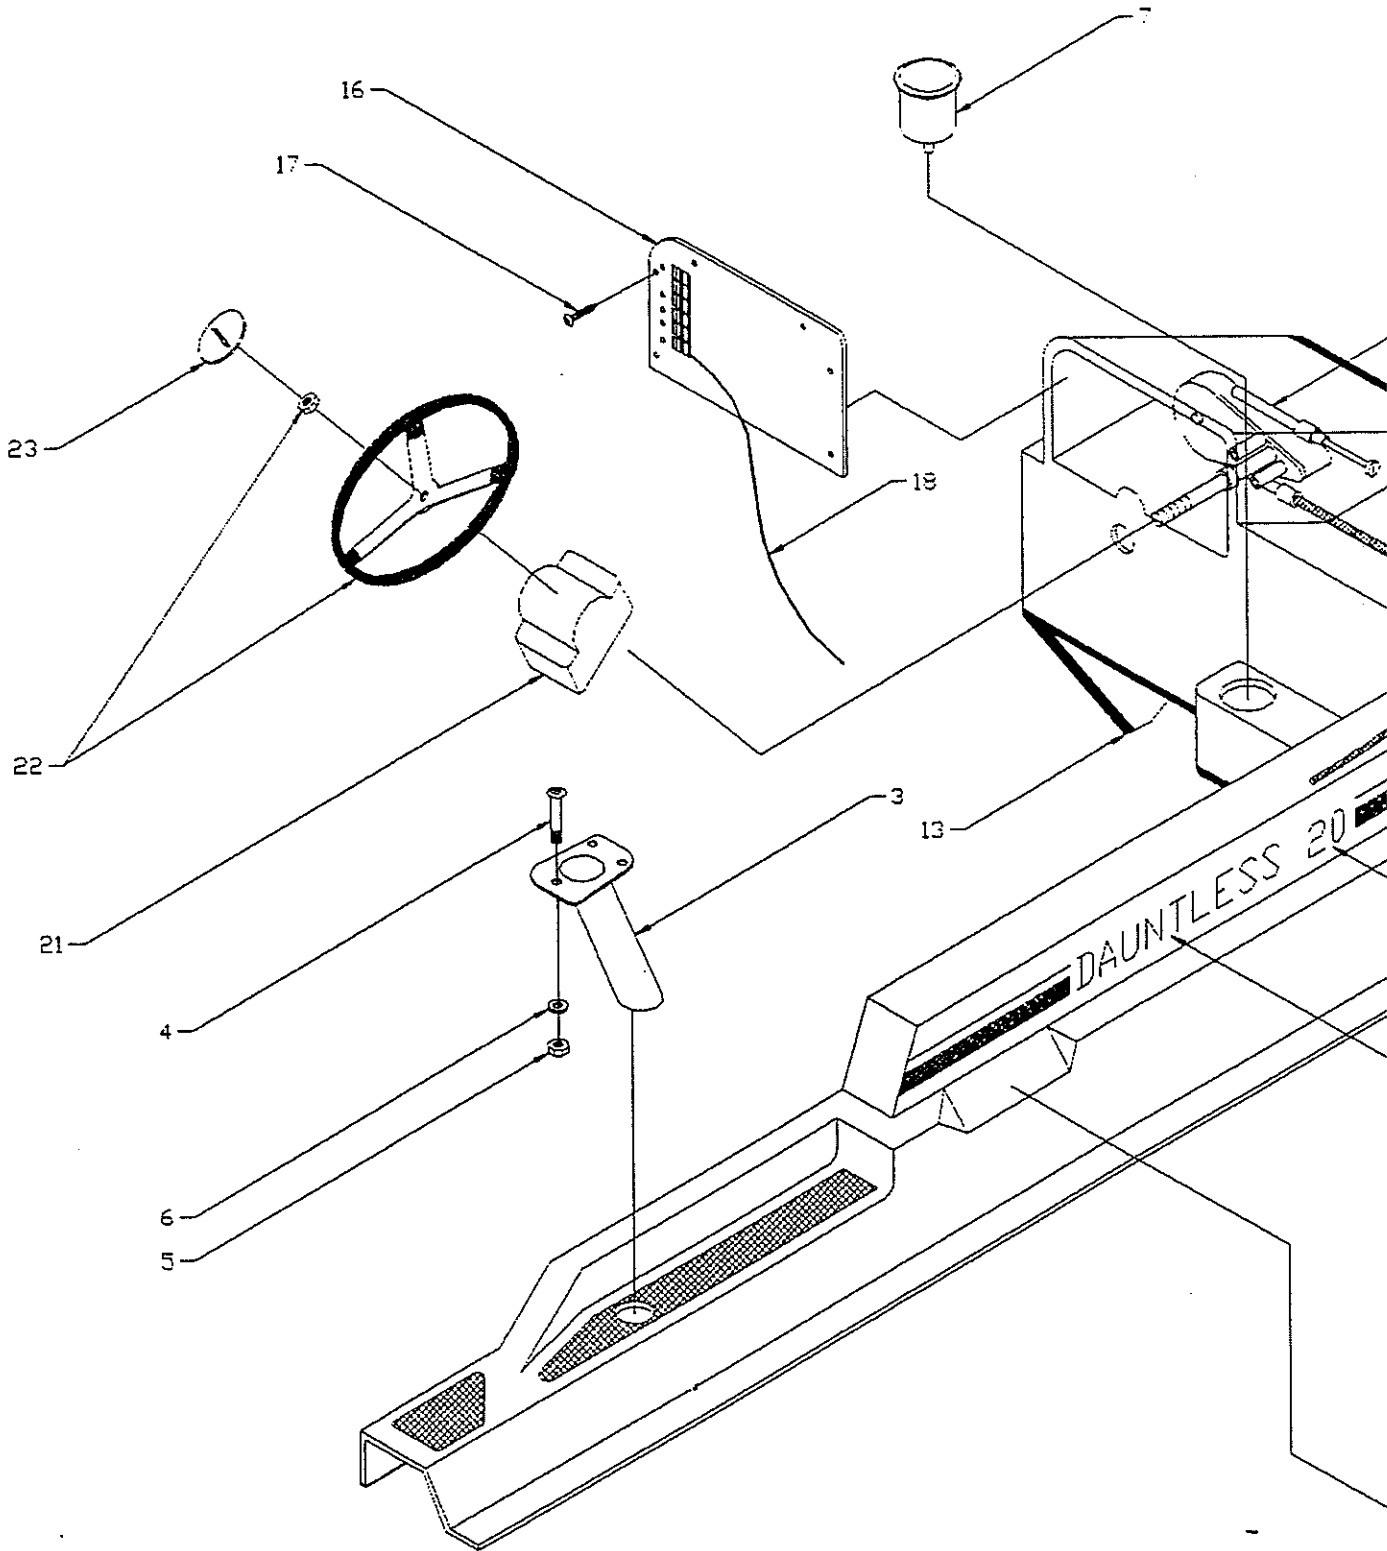

PARTS LIST: 20' DAUNTLESS

Det	P/N	Qty	Desc
1	22-J054-00	1	CVR,Fuel Tank
2	12-H315-00	2	Plate,ACC,8' Twist,Grey
3	82-0337-00	12	RVT,POP 3/16x5/8 Grip
4	12-H314-00	1	Plate,ACC,6' Twist,Grey
5	82-0337-00	6	RVT,POP 3/16x5/8 Grip
6	82-G492-00	26	SCR,THSMS #10x2 SS/CP

PARTS LIST: 20' DAUNTLESS

Det	P/N	Qty	Desc
1	12-J060-00	2	Base,QTR.Seat
2	12-H776-00	4	Hinge,ADJ,Blk.500 Series
3	82-A101-00	8	SCR,DHMS 10-24x1/2 SS/CP
4	82-4086-00	8	Nut,BBL,TH 10-24x3/8
5	82-0742-00	8	SCR,THSMS #10x1 SS/CP
6	12-G314-00	2	Plate,ACC,5",BW Logo,WHT
7	82-0337-00	12	RVT,POP 3/16x5/8 Grip
8	12-G862-00	1	Seat,Helm,#48055-24 W/Cush
9	82-0654-00	6	SCR,FHMS 1/4-20x2 SS/CP
10	82-E818-00	6	wSHR,FEND 1/4x1-1/4 (316 SS)
11	82-3185-00	6	Nut,Lock 1/4-20 SS/CP
12	12-J249-00	1	Pedestal,10-1/2 w/D Spider
13	72-J061-01	1	Rail,H'Well/Pylon
14	82-3760-00	11	SCR,PHSMS #14x1-1/2 SS/CP
15	12-H904-00	1	Plug,Hole,1" Domed Blk.
16	12-J080-00	1	Windshield Kit
17	12-H689-06	1	Strap,Hold-Open,wSHLD
18	82-1625-00	2	Stud,Screw 3/8 Long SS
19	12-H359-00	1	Fill/Vent,Gas,Perko
20	82-1049-00	4	SCR,DHMS #10x3/4 SS/CP
21	50-J277-00	1	Seat,Pass,Back/Back
22	82-9347-00	6	SCR,THSMS #14x1-1/2 SS/CP
23	82-E818-00	6	wSHR,FEND 1/4x1-1/4 (316 SS)
24	12-J277-00	1	Door,Lounge Seat Base
25	82-0098-00	12	SCR,THSMS #8x5/8 SS/CP
26	12-G913-00	1	Chafe Plate,Bow,SS
27	82-0611-00	4	SCR,FHMS 1/4-20x1-1/2 SS/CP
28	12-E014-00	2	Rod-Holder
29	82-9427-00	8	SCR,DHMS #10x1-1/2 SS/CP
30	12-J121-00	4	Rod-Holder,SGL,Blk
31	82-A076-00	16	SCR,FHMS #6x3/4 SS/CP
32	50-J064-00	1	Cush,FWD.Seat,Port
33	50-J064-01	1	Cush,FWD.Seat,STBD
34	50-J065-00	1	Cush,FWD.S/Back Part
35	50-J065-01	1	Cush,FWD.S/Back STBD
36	50-J066-00	1	Cush,QTR.Seat,Port
37	50-J066-01	1	Cush,QTR.Seat,STBD
38	50-J066-02	1	Cush,Side QTR.Port
39	50-J066-03	1	Cush,Side QTR.STBD
40	82-1625-00	14	Stud,Screw 3/8 Long SS