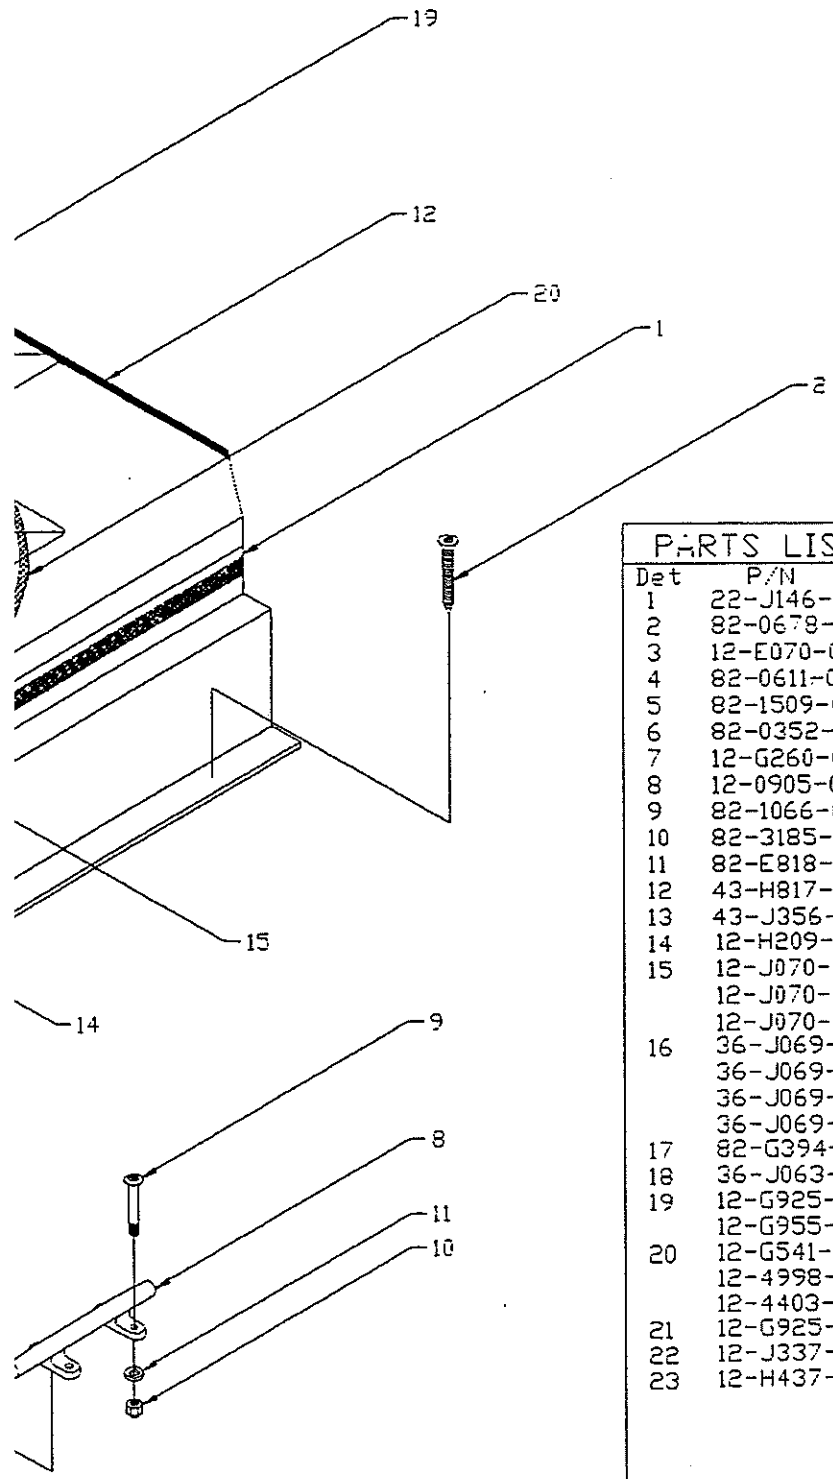

PARTS LIST: 20' DAUNTLESS

Det	P/N	Qty	Desc
1	22-J054-00	1	CVR,Fuel Tank
2	12-H315-00	2	Plate,ACC,8' Twist,Grey
3	82-0337-00	12	RVT,POP 3/16x5/8 Grip
4	12-H314-00	1	Plate,ACC,6' Twist,Grey
5	82-0337-00	6	RVT,POP 3/16x5/8 Grip
6	82-G492-00	26	SCR,THSMS #10x2 SS/CP

PARTS LIST: 20' DAUNTLESS

Det	P/N	Qty	Desc
1	12-J060-00	2	Base,QTR.Seat
2	12-H776-00	4	Hinge,ADJ,Blk.500 Series
3	82-A101-00	8	SCR,DHMS 10-24x1/2 SS/CP
4	82-4086-00	8	Nut,BBL,TH 10-24x3/8
5	82-0742-00	8	SCR,THSMS #10x1 SS/CP
6	12-G314-00	2	Plate,ACC,5",BW Logo,WHT
7	82-0337-00	12	RVT,POP 3/16x5/8 Grip
8	12-G862-00	1	Seat,Helm,#48055-24 W/Cush
9	82-0654-00	6	SCR,FHMS 1/4-20x2 SS/CP
10	82-E818-00	6	wSHR,FEND 1/4x1-1/4 (316 SS)
11	82-3185-00	6	Nut,Lock 1/4-20 SS/CP
12	12-J249-00	1	Pedestal,10-1/2 w/D Spider
13	72-J061-01	1	Rail,H'Well/Pylon
14	82-3760-00	11	SCR,PHSMS #14x1-1/2 SS/CP
15	12-H904-00	1	Plug,Hole,1" Domed Blk.
16	12-J080-00	1	Windshield Kit
17	12-H689-06	1	Strap,Hold-Open,wSHLD
18	82-1625-00	2	Stud,Screw 3/8 Long SS
19	12-H359-00	1	Fill/Vent,Gas,Perko
20	82-1049-00	4	SCR,DHMS #10x3/4 SS/CP
21	50-J277-00	1	Seat,Pass,Back/Back
22	82-9347-00	6	SCR,THSMS #14x1-1/2 SS/CP
23	82-E818-00	6	wSHR,FEND 1/4x1-1/4 (316 SS)
24	12-J277-00	1	Door,Lounge Seat Base
25	82-0098-00	12	SCR,THSMS #8x5/8 SS/CP
26	12-G913-00	1	Chafe Plate,Bow,SS
27	82-0611-00	4	SCR,FHMS 1/4-20x1-1/2 SS/CP
28	12-E014-00	2	Rod-Holder
29	82-9427-00	8	SCR,DHMS #10x1-1/2 SS/CP
30	12-J121-00	4	Rod-Holder,SGL,Blk
31	82-A076-00	16	SCR,FHMS #6x3/4 SS/CP
32	50-J064-00	1	Cush,FWD.Seat,Port
33	50-J064-01	1	Cush,FWD.Seat,STBD
34	50-J065-00	1	Cush,FWD.S/Back Part
35	50-J065-01	1	Cush,FWD.S/Back STBD
36	50-J066-00	1	Cush,QTR.Seat,Port
37	50-J066-01	1	Cush,QTR.Seat,STBD
38	50-J066-02	1	Cush,Side QTR.Port
39	50-J066-03	1	Cush,Side QTR.STBD
40	82-1625-00	14	Stud,Screw 3/8 Long SS