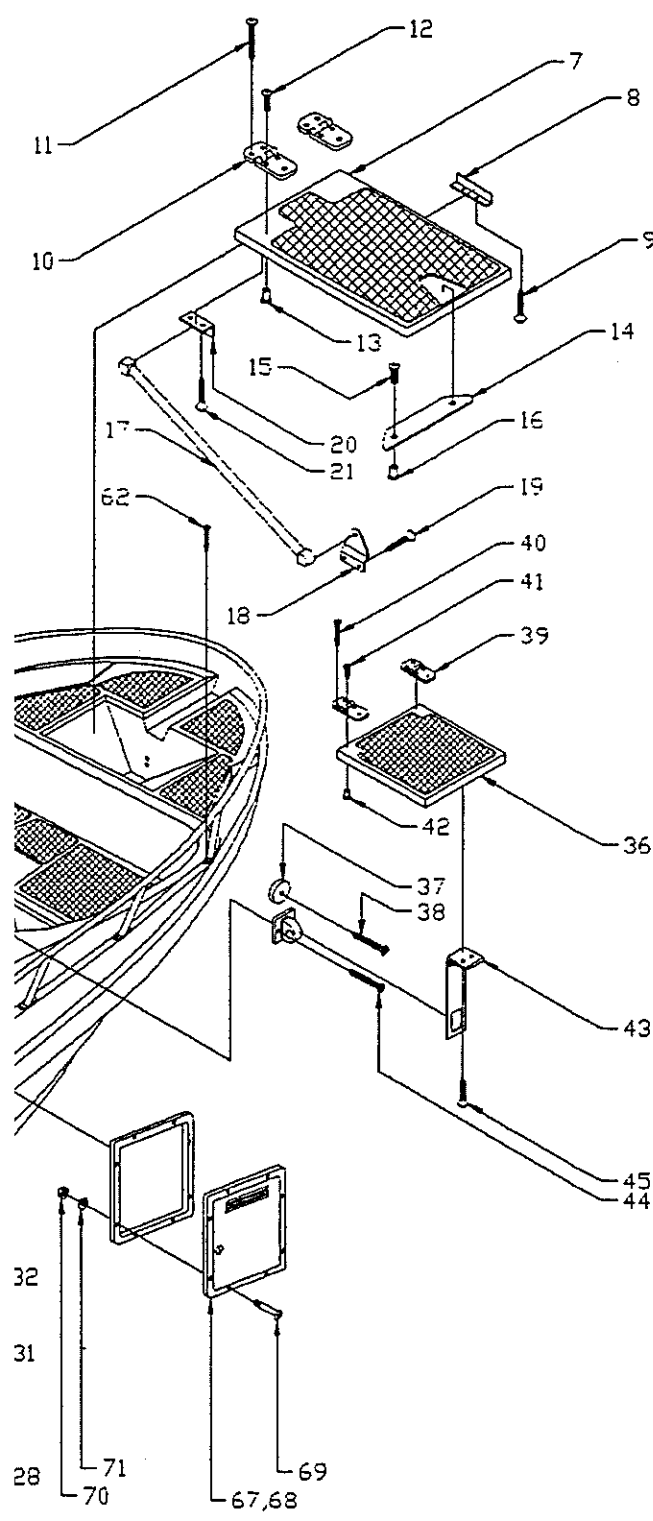

PARTS LIST: 20' DAUNTLESS

Det	P/N	Qty	Desc
1	22-J054-00	1	CVR,Fuel Tank
2	12-H315-00	2	Plate,ACC,8' Twist,Grey
3	82-0337-00	12	RVT,POP 3/16x5/8 Grip
4	12-H314-00	1	Plate,ACC,6' Twist,Grey
5	82-0337-00	6	RVT,POP 3/16x5/8 Grip
6	82-G492-00	26	SCR,THSMS #10x2 SS/CP