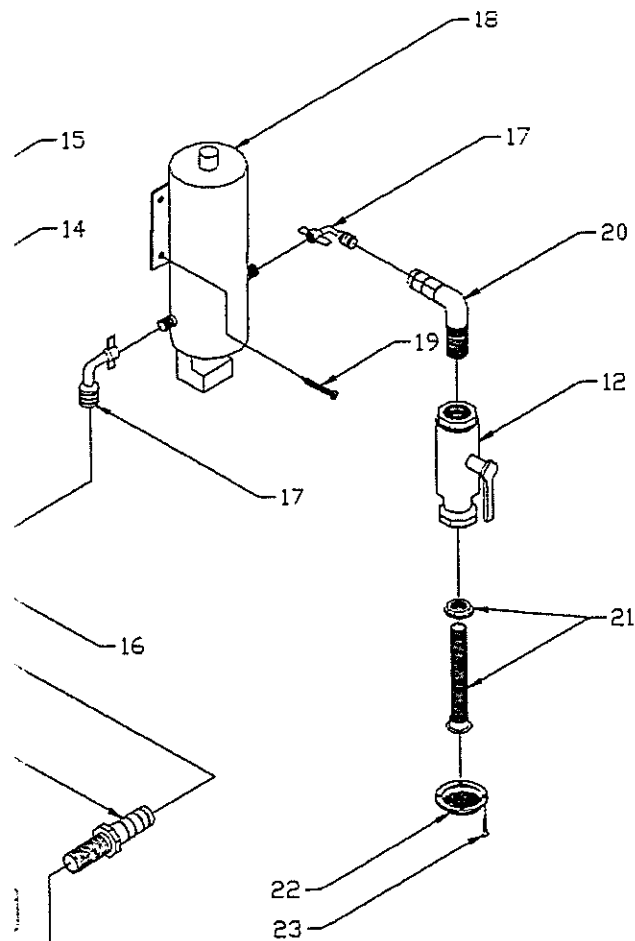

Det	P/N	Qty	Desc
1	12-J269-00	1	Tank,Livewell,22 Gal
2	12-7740-00	1	ELB,1-1/2 MPTx1-1/2 BARB,PLST
3	12-J359-00	1	Filter,Overflow Drain,DDTS-Z
4	12-7740-00	1	ELB,1-1/2 MPTx1-1/2 BARB,PLST
5	12-J355-00	1	Plug,Drain,1-1/2
6	12-E270-00	1	Tee,1-1/2 Hose Bark,FLST
7	12-H052-00	1	Bushing,Knock-Out,2" PLST
8	12-J360-00	1	CVR,Hose,WHT
9	82-0098-00	6	SCR,THSMS #8x5/8 SS/CP
10	12-E106-00	1	Scupper,Thru-Transom,Att'd.3881
11	12-6514-00	1	ADPTR,3/4 MPTx3/4 BARB,PLST
12	12-6085-00	1	Valve,Ball 3/4
13	12-6401-00	1	Elbow,3/4 MPTx3/4 BARB,PLST
14	12-H242-00	1	Boot,H'Well,Blk.
15	82-0098-00	4	SCR,THSMS #8x5/8 SS/CP
16	12-7721-00	1	Tee,3/4 Hose,PLST
17	12-7884-00	2	Elbow,1/2 FPTx3/4 BARB,PLST
18	12-9583-00	1	Pump,Washdown,Shurflo,S/W
19	82-0742-00	4	SCR,THSMS #10x1 SS/CP
20	12-6401-00	1	Elbow,3/4 MPTx3/4 BarB,PLST
21	12-6115-00	1	Thru-Hull,3/4" Bronze
22	12-9855-00	1	Strainer,RD,3-1/2,Bronze
23	82-0183-00	3	SCR,FHSMS #8x3/4 SS/CP
24	12-6457-00	1	FTG,1/2" Pipe To 3/4" Hose,PLST
25	12-5984-00	1	Elbow,ST.1/2 Fx1/2 M, WTR.Tube
26	12-9187-00	1	Outlet,Water,W/Cap,Male FTG.
27	82-0225-00	3	SCR,DHSMS #8x1/2 SS/CP
28	22-J268-00	1	Seat Base,Livewell
29	12-E629-00	1	Drain,Impact
30	50-J284-00	1	CUSH,L'Well Seat
31	12-0658-00	2	Strap,Eye,Perko #1242-000 CHR
32	82-0098-00	4	SCR,THSMS #8x5/8 SS/CP
33	12-1020-00	2	Fender Hook,SS
34	82-1585-00	4	SCR,THMS 8-32x3/4 SS/CP
35	82-0625-00	4	WSHR,FL #8 (316 SS)
36	82-1584-00	4	Nut,Lock 8-32 SS/CP
37	12-G135-00	1	Cord,Shock,3/8x15'W/Hooks
38	22-J267-00	1	Seat Top,Livewell
39	50-J284-01	1	CUSH,L'Well B/Rest
40	82-E818-00	2	WSHR,FEND1/4x1-1/4 (316 SS)
41	82-H140-00	2	WSHR,Star 1/4 SS
42	82-0764-00	2	Nut,Hex 1/4-20 SS
43	50-J284-02	1	CUSH,L'Well Cover
44	82-1625-00	10	Stud,Screw 3/8 Long SS
45	12-J269-01	1	Lid,Livewell
46	12-H776-00	2	Hinge,Adj,Black,500 Series
47	82-A101-00	4	SCR,DHMS 10-24x1/2 SS/CP
48	82-4086-00	4	Nut,BBL,TH 10-24x3/8 C/PL BR.
49	82-J041-00	4	SCR,THMS 10-24x3/4 SS/CP
50	82-0164-00	4	WSHR,FL #10 (316 SS)
51	82-1143-00	4	Nut,Lock 10-24 SS/CP