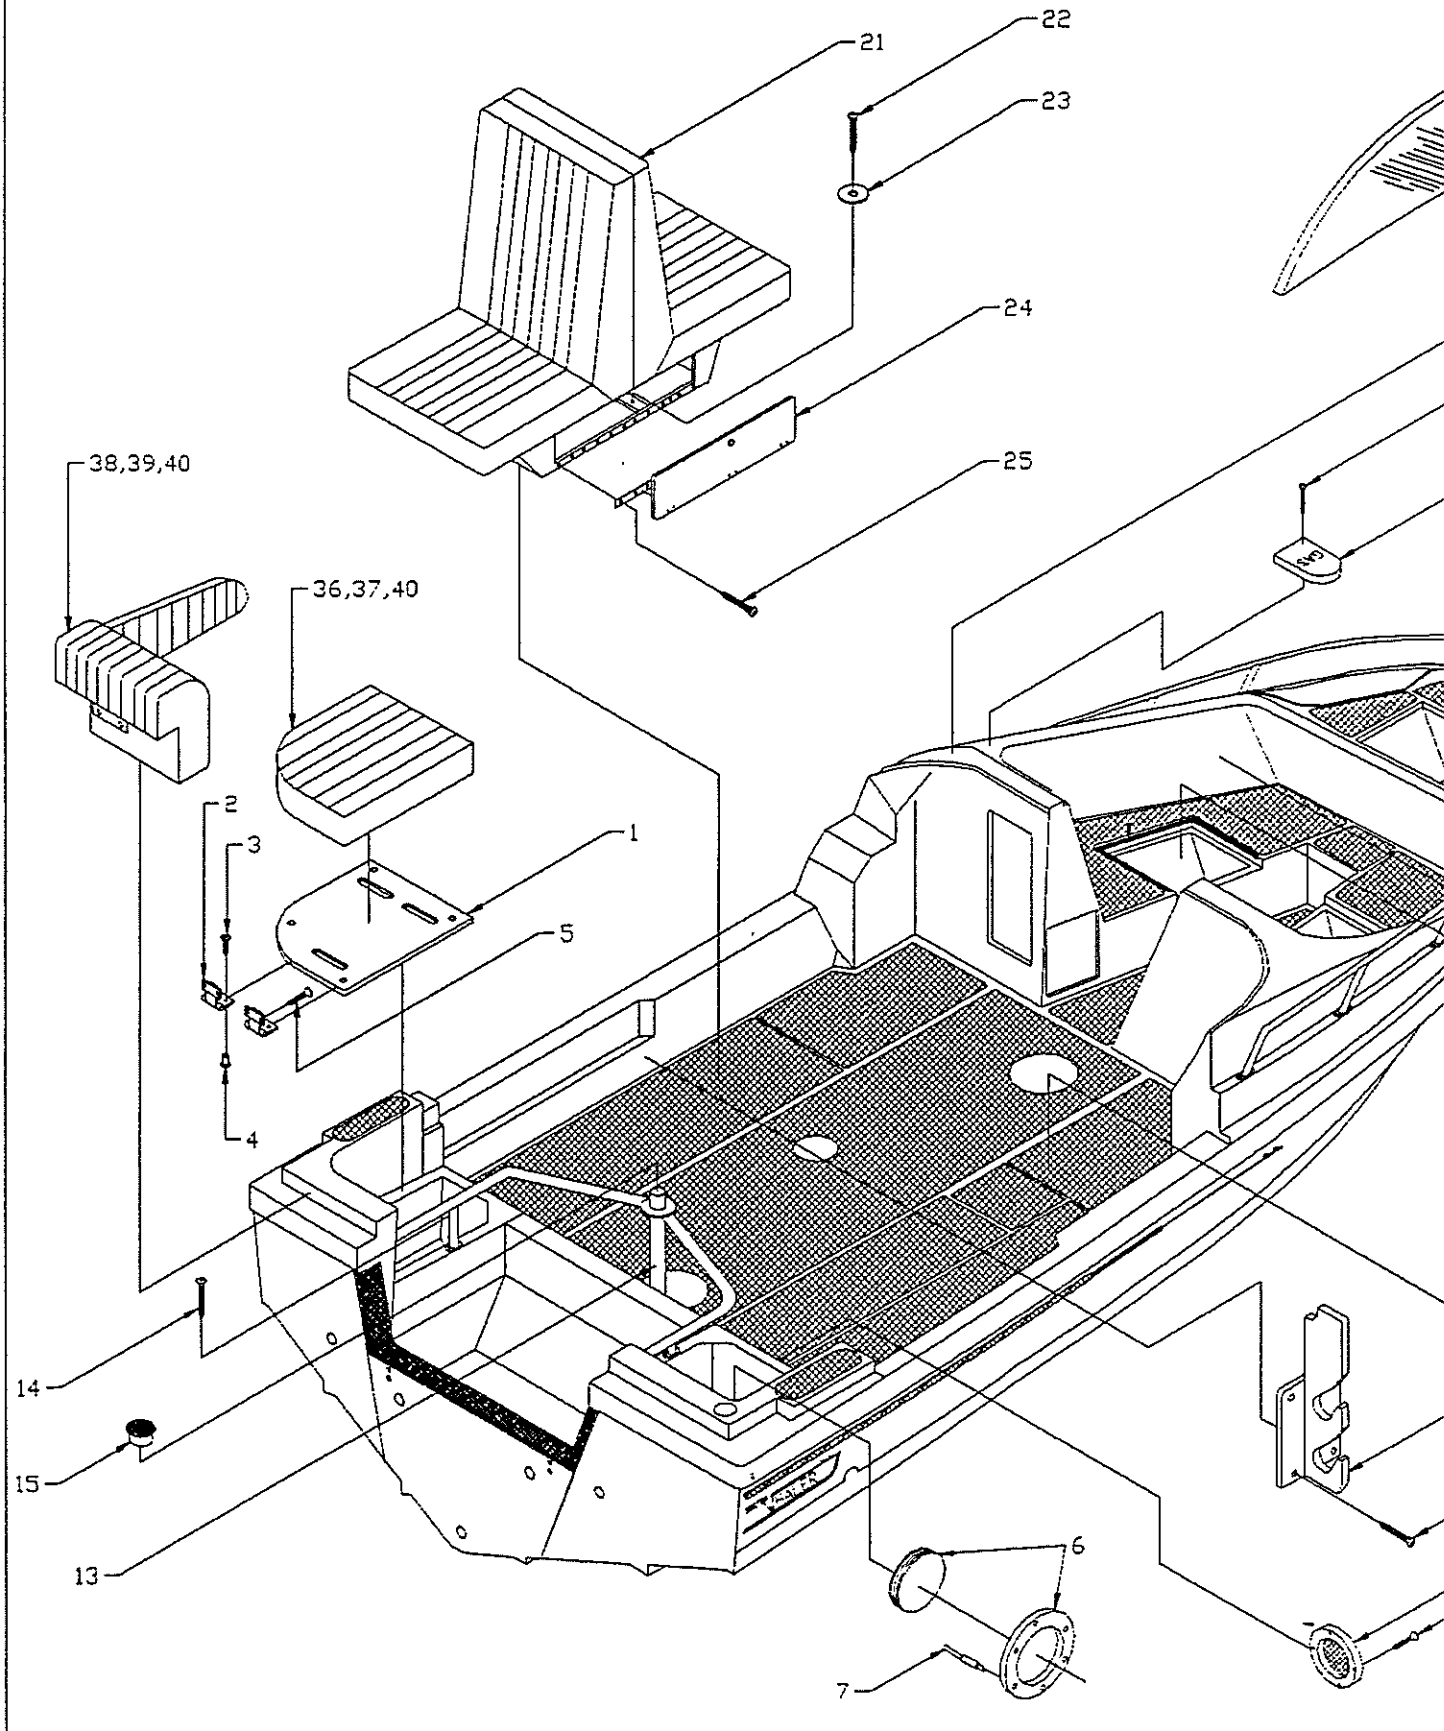

PARTS LIST: 20' DAUNTLESS

Det	P/N	Qty	Desc
1	12-J060-00	2	Base,QTR.Seat
2	12-H776-00	4	Hinge,ADJ,Blk.500 Series
3	82-A101-00	8	SCR,DHMS 10-24x1/2 SS/CP
4	82-4086-00	8	Nut,BBL,TH 10-24x3/8
5	82-0742-00	8	SCR,THSMS #10x1 SS/CP
6	12-G314-00	2	Plate,ACC,5",BW Logo,WHT
7	82-0337-00	12	RVT,POP 3/16x5/8 Grip
8	12-G862-00	1	Seat,Helm,#48055-24 W/Cush
9	82-0654-00	6	SCR,FHMS 1/4-20x2 SS/CP
10	82-E818-00	6	wSHR,FEND 1/4x1-1/4 (316 SS)
11	82-3185-00	6	Nut,Lock 1/4-20 SS/CP
12	12-J249-00	1	Pedestal,10-1/2 w/D Spider
13	72-J061-01	1	Rail,H'Well/Pylon
14	82-3760-00	11	SCR,PHSMS #14x1-1/2 SS/CP
15	12-H904-00	1	Plug,Hole,1" Domed Blk.
16	12-J080-00	1	Windshield Kit
17	12-H689-06	1	Strap,Hold-Open,wSHLD
18	82-1625-00	2	Stud,Screw 3/8 Long SS
19	12-H359-00	1	Fill/Vent,Gas,Perko
20	82-1049-00	4	SCR,DHMS #10x3/4 SS/CP
21	50-J277-00	1	Seat,Pass,Back/Back
22	82-9347-00	6	SCR,THSMS #14x1-1/2 SS/CP
23	82-E818-00	6	wSHR,FEND 1/4x1-1/4 (316 SS)
24	12-J277-00	1	Door,Lounge Seat Base
25	82-0098-00	12	SCR,THSMS #8x5/8 SS/CP
26	12-G913-00	1	Chafe Plate,Bow,SS
27	82-0611-00	4	SCR,FHMS 1/4-20x1-1/2 SS/CP
28	12-E014-00	2	Rod-Holder
29	82-9427-00	8	SCR,DHMS #10x1-1/2 SS/CP
30	12-J121-00	4	Rod-Holder,SGL,Blk
31	82-A076-00	16	SCR,FHMS #6x3/4 SS/CP
32	50-J064-00	1	Cush,FWD.Seat,Port
33	50-J064-01	1	Cush,FWD.Seat,STBD
34	50-J065-00	1	Cush,FWD.S/Back Part
35	50-J065-01	1	Cush,FWD.S/Back STBD
36	50-J066-00	1	Cush,QTR.Seat,Port
37	50-J066-01	1	Cush,QTR.Seat,STBD
38	50-J066-02	1	Cush,Side QTR.Port
39	50-J066-03	1	Cush,Side QTR.STBD
40	82-1625-00	14	Stud,Screw 3/8 Long SS