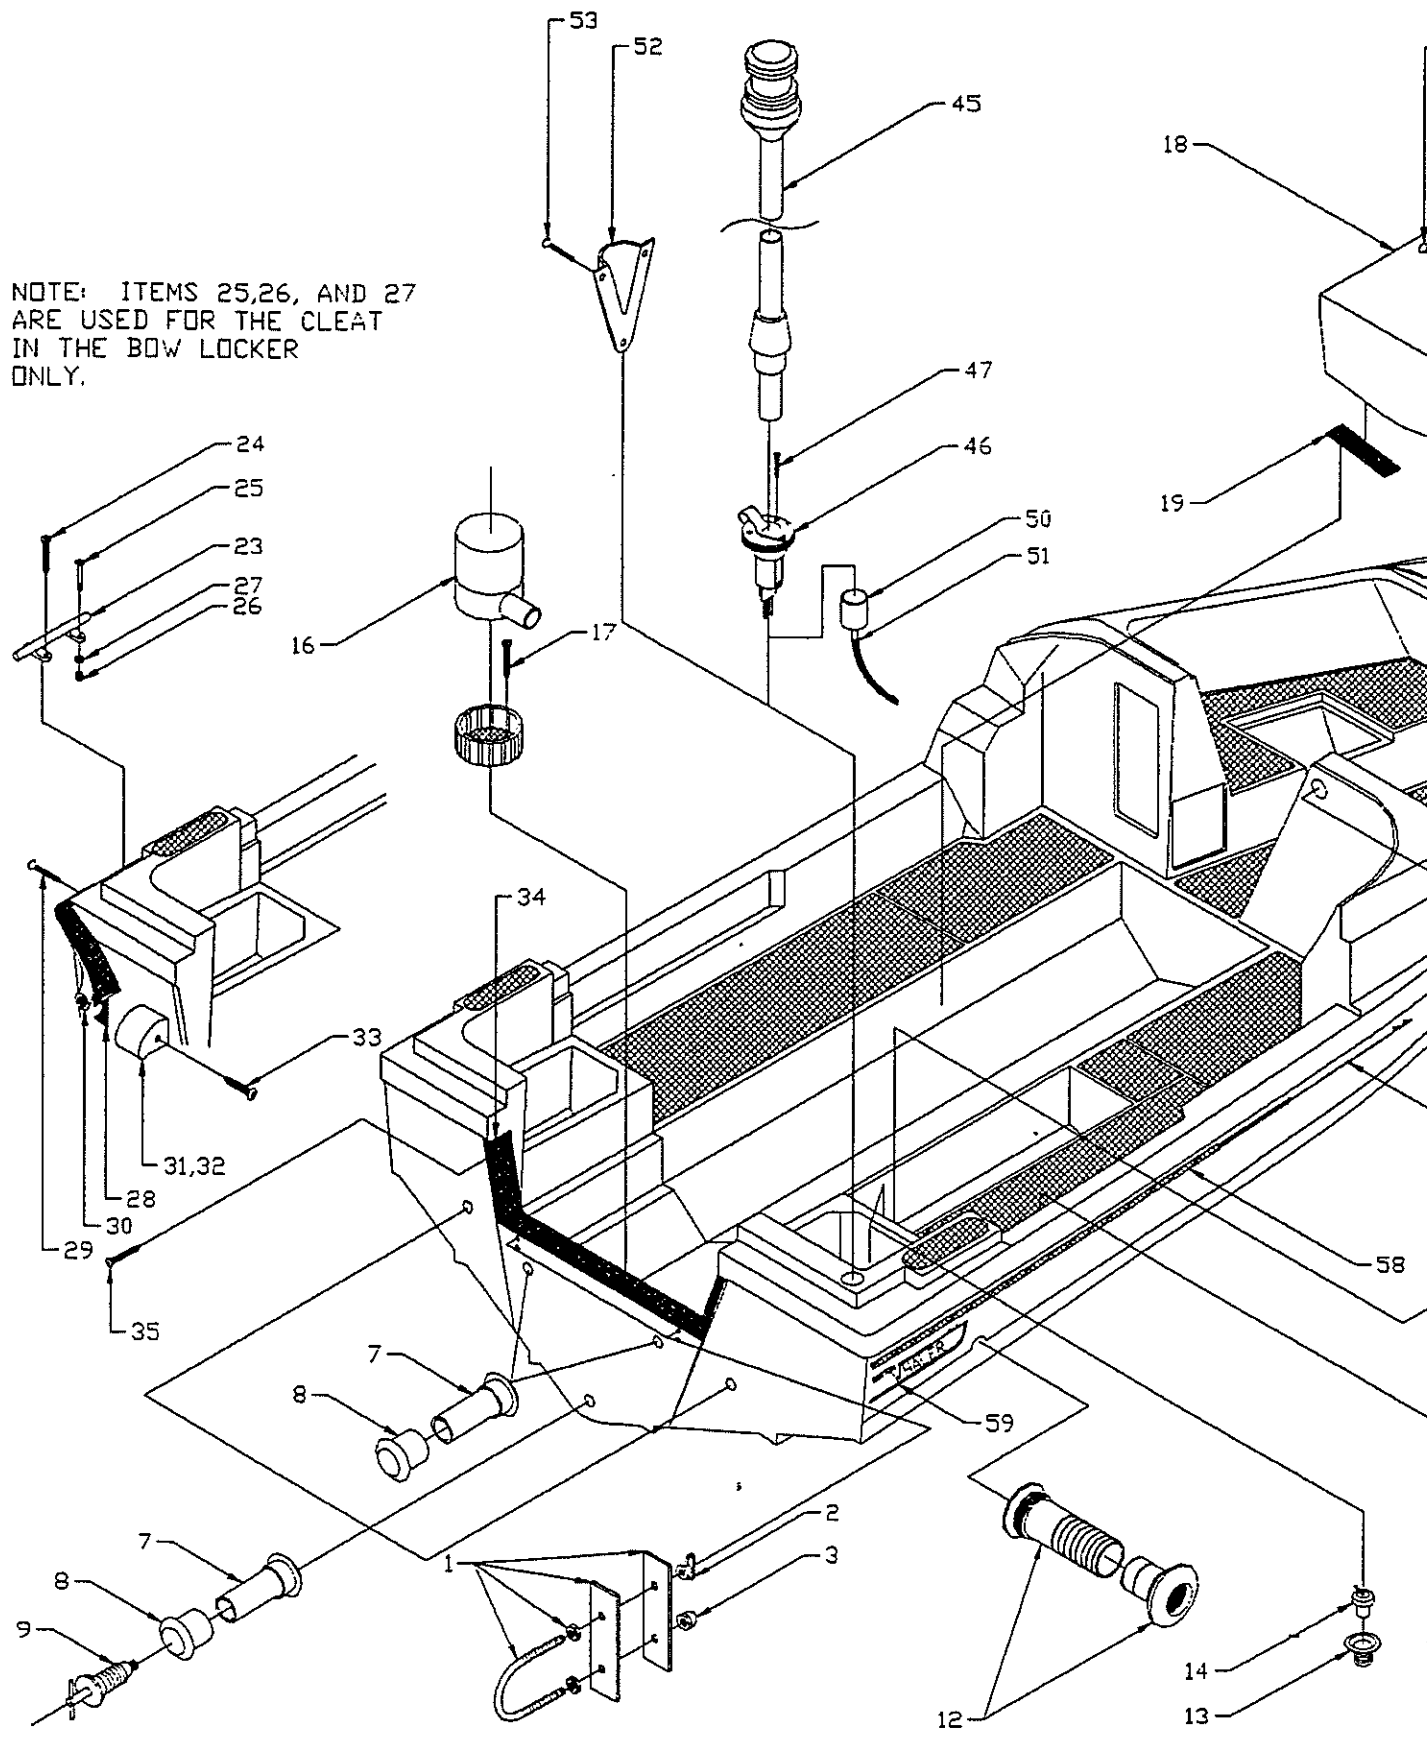

NOTE: ITEMS 25, 26, AND 27
ARE USED FOR THE CLEAT
IN THE BOW LOCKER
ONLY.