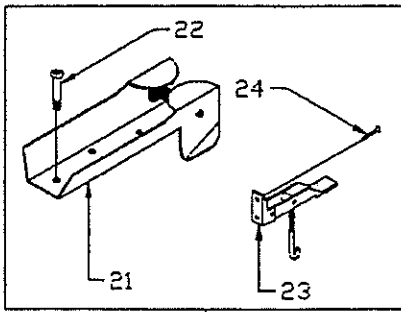

LMS
8/5/96
File Name:20DNTOPT.DWG

Det	P/N	Qty	Desc
18	82-0352-00	6	WSHR,FL 1/4 (316 SS)
19	82-J304-00	6	SCR,DHMS 1/4-20x1-1/2 SS/CP
20	82-1509-00	6	Nut,Lock 1/4-20 SS/CP
21	12-G410-00	1	Anchor Roller,SS
22	82-0611-00	4	SCR,FHMS 1/4-20x1-1/2 SS/CP
23	12-G351-00	1	Latch,Adj.Draw,SS
24	82-9347-00	2	SCR,THSMS #14x1-1/2 SS/CP
25	12-B328-00	PR	Clip,Pole Stor,Black
26	82-0742-00	2	SCR,THSMS #10x1 SS/CP
27	12-J338-00	1	Tank,Water,11 Gal
28	82-0917-00	4	WSHR,FEND 13/64IDx10D SS
29	82-0742-00	4	SCR,THSMS #10x1 SS/CP
30	43-0162-00	10'	Strap,Nylon Web,1'
31	12-E225-00	1	Fill,"Water",1-1/2 SS
32	82-1049-00	3	SCR,DHMS #10x3/4 SS/CP
33	12-7740-00	1	ELB,1-1/2MPTx1-1/2Barb,PLST
34	12-7742-00	1	ELB,1/2MPTx5/8Barb,PLST
35	12-H145-00	1	CPLG,Male 1/2x1/2 NPT
36	12-5981-00	4	Nut/Ring/Cone Set,1/2"
37	12-5869-00	1	Pump,Water,2/5 GPM/12"
38	82-0028-00	4	WSHR,FNSH #10 SS
39	82-1143-00	4	Nut,Lock 10-24 SS/CP
40	82-0198-01	4	SCR,DHMS 10-24x1-1/2 SS/CP
41	12-5984-00	2	Elbow,St.1/2Fx1/2M,WTR.Tube
42	12-G391-01	1	ADPTR,1/2MPTx3/8BSP,Brass
43	12-G391-00	1	Shower,Deck #NY0813-DR
44	12-H307-00	1	Pump,F'Well Drain,Rule 17A
45	12-9084-00	1	Elbow,1-1/2,Barbed,PLST
46	12-H341-00	1	Drain,CKPT,W/Screen
47	12-H052-00	1	Bushing,Knock-Out,2" PLST
48	12-E106-00	1	Scupper,Thru-Trans. Attwd.

Options Not Shown

P/N	Qty	Desc
62-J252-00	1	Gunl.Bd,Teak,Port
62-J252-01	1	Gunl.Bd,Teak,STBD
12-G994-00	2	BRKT,Gunl Support
12-J288-00	1	Compass,B-81,BRKT.Mt
12-H010-01	1	Trim Tab SYS,9x9
12-5948-01	1	Rep. Trim Tab Pump
12-J215-01	1	Tank,VRD,QMS.3 GAL
12-J263-00	1	Carpet,Deck
50-J264-00	1	Bols,Gunl.Bd.Port
50-J264-01	1	Bols,Gunl.Bd.STBD
52-J408-00	1	WSHLD,Zip-In,Red
52-J072-00	1	CVR,FWD.Cockpit,Red
52-J281-00	1	CVR,AFT Cockpit,Red
52-J073-00	1	Fill-In,Walk-Thru,Red
52-J385-00	Set	Suntop W/Boot,Red
52-J384-00	Set	W/Curt.Set,Red
52-J407-00	1	WSHLD,Zip-In,Green
52-J084-00	1	CVR,FWD.Cockpit,Green
52-J283-00	1	CVR,AFT Cockpit,Green
52-J082-00	1	Fill-In,Walk-Thru,Green
52-J383-00	Set	Suntop W/Boot,Green
52-J382-00	Set	W/Curt.Set,Green
52-J406-00	1	WSHLD,Zip-In,Blue
52-J246-00	1	CVR,FWD.Cockpit,Blue
52-J282-00	1	CVR,AFT Cockpit,Blue
52-J247-00	1	Fill-In,Walk-Thru,Blue
52-J381-00	Set	Suntop W/Boot,Blue
52-J380-00	Set	W/Curt.Set,Blue
52-J077-00	1	CVR,Mooring,Grey

ACCESSORY ORDER KITS

AD-6282-06	Fishwell Pumpout
AD-FRES-05	Freshwater Shower
AD-H718-00	Ski Pylon
AD-H858-00	Cockpit Table Thru '96
AD-J046-00	Rail Mt. Fishing Station
AD-J267-00	Livewell Seat
AD-SALT-20	Saltwater Washdown

27

35

36