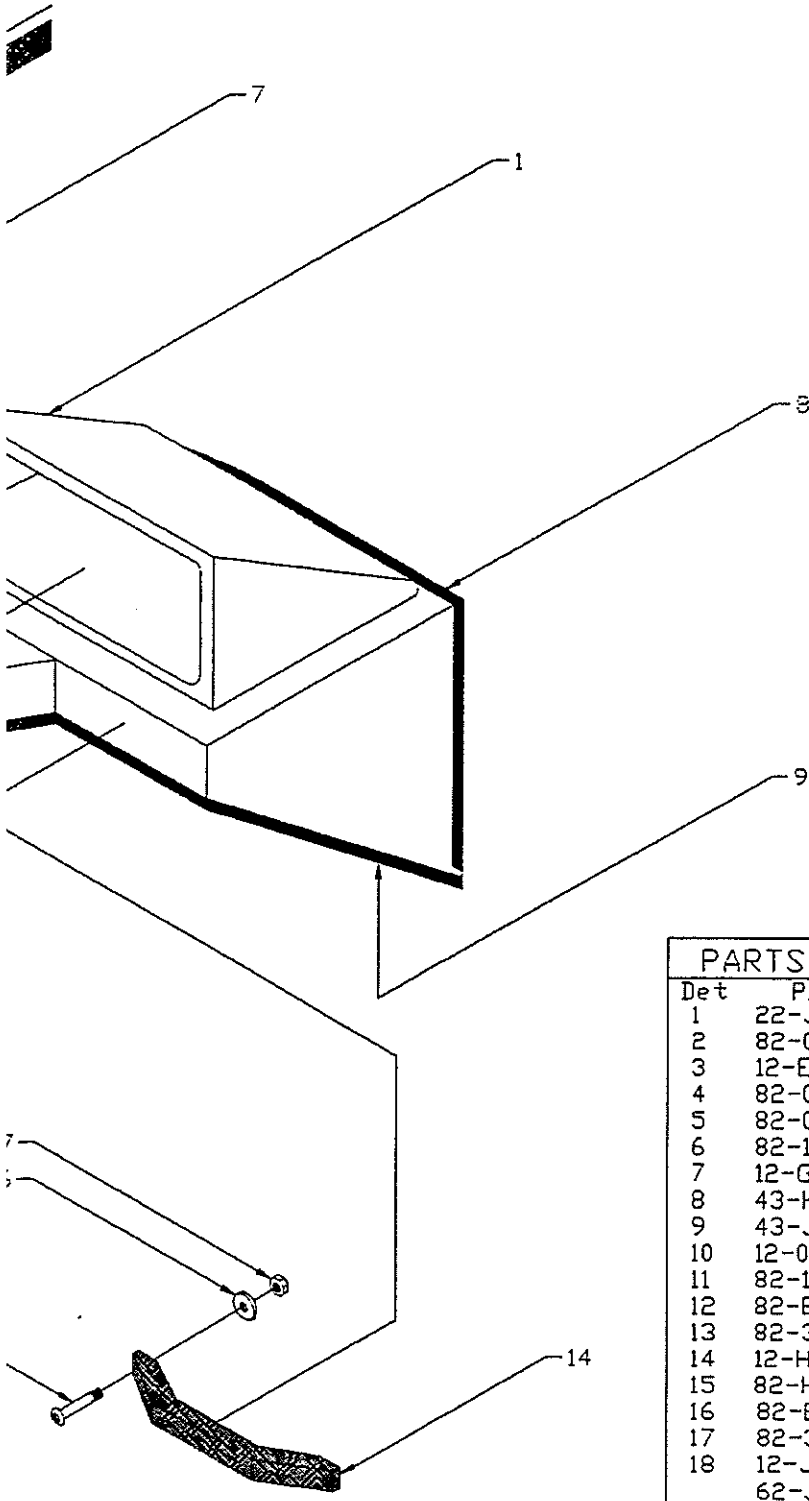

E

PARTS LIST: 20' DAUNTLESS			
Det	P/N	Qty	Desc
1	22-J056-00	1	Console,Port
2	82-0678-00	24	SCR,FHSMS #10x1-1/2 SS/CP
3	12-E070-00	1	Rod-Hldr,Fl.Mt. Perko
4	82-0611-00	3	SCR,FHMS 1/4-20x1-1/2 SS/CP
5	82-0352-00	3	WSHR,FL 1/4 (316 SS)
6	82-1509-00	3	Nut,Lock 1/4-20 SS/CP
7	12-G260-00	1	Holder,Drink W/Drain,Blk
8	43-H817-00	7'	Trim,5/8 Self-Adh. Grey
9	43-J356-00	11'	Trim,'L' Molding,Off-WHT
10	12-0905-00	1	Cleat,8' Heavy Duty SS
11	82-1066-00	4	SCR,FHMS 1/4-20x2-1/4 SS/CP
12	82-E818-00	4	WSHR,FEND 1/4x1-1/4 (316 SS)
13	82-3185-00	4	Nut,Lock 1/4-20 SS/CP
14	12-H808-00	1	Handle,Grab,Grey
15	82-H133-00	2	SCR,PHMS 1/4-20x2 SS/CP
16	82-E818-00	2	WSHR,FEND 1/4x1-1/4 (316 SS)
17	82-3185-00	2	Nut,Lock 1/4-20 SS/CP
18	12-J250-00	1	Glove Box
	62-J254-00	1	Door,Glove Box,Teak
19	82-0101-00	10	SCR,PHMS #8x3/4 SS/CP
20	12-H209-00	1	Decal,Dauntless,Dk.Grey
21	12-J070-00	1	Decal,20,Fire Red
	12-J070-01	1	Decal,20,Dk.Green
	12-J070-02	1	Decal,20,Dk.Blue