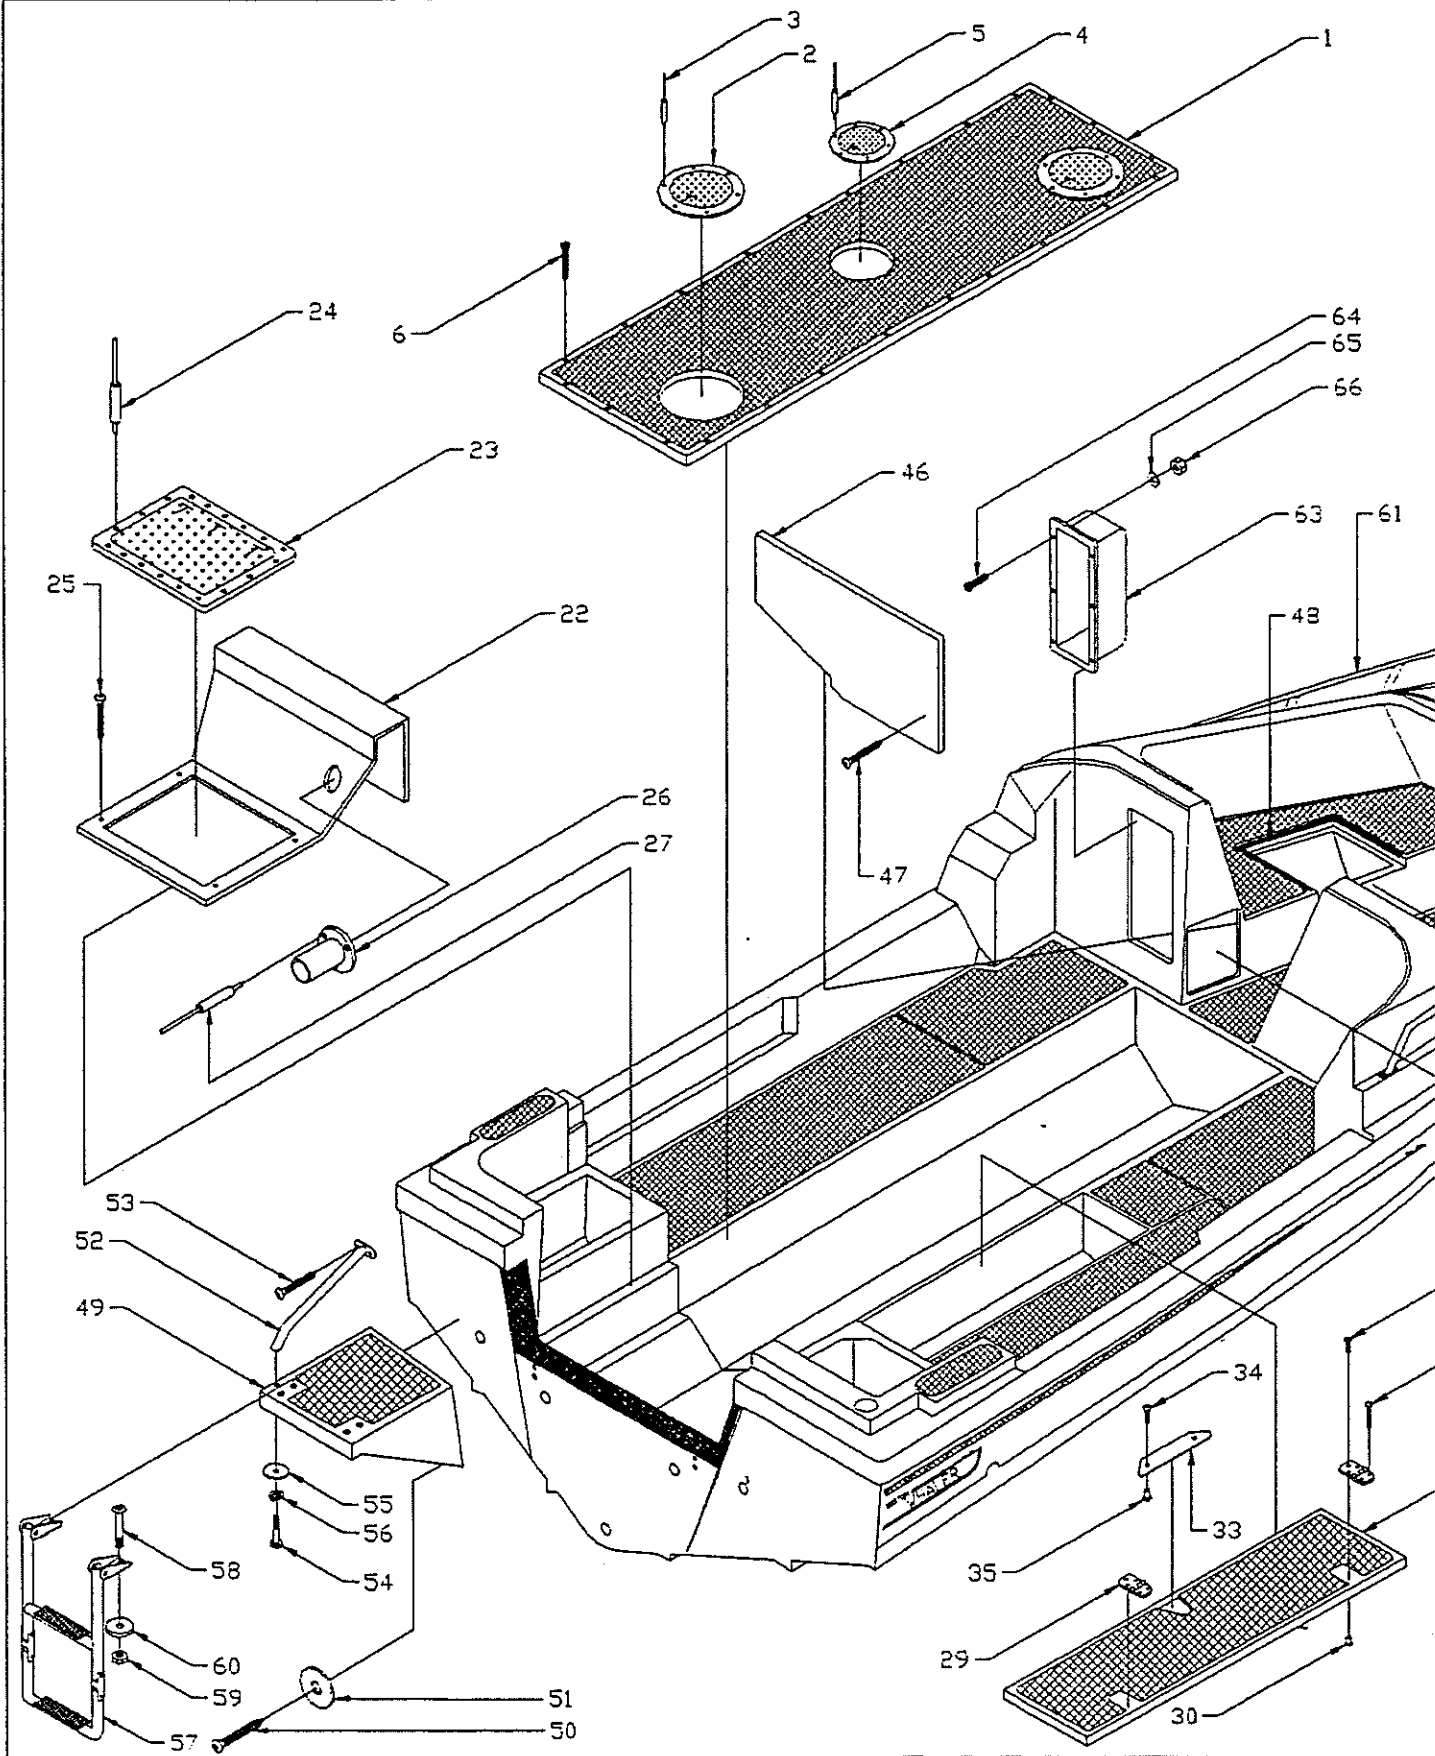

NOTE: ITEMS 25, 26, AND 27
ARE USED FOR THE CLEAT
IN THE BOW LOCKER
ONLY.

LHS
7/29/96
File Name: 20DNT.DWG

PARTS LIST: 20' DAUNTLESS

Det	P/N	Qty	Desc
1	12-H791-00	2	U-Bolt,1/2x4 THD,SS
2	12-3206-00	2	Eye,Lifting,1/2 CHR,Plated
3	82-H131-00	2	Nut,Acorn 1/2-13,SS
4	12-G496-00	1	U-Bolt,1/2x6 SS
5	12-3206-00	1	Eye,Lifting,1/2 CHR,Plated
6	82-H131-00	1	Nut,Acorn 1/2-13 SS
7	12-E617-00	6	Thru-Hull,PVC,Press Fit
8	12-E617-01	6	Nut,Retaining,Thru-Hull,PVC
9	12-0181-00	4	Plug,Drain,Fits 1' Drain Tube
10	12-1608-00	1	Clamshell,Vent,2x2
11	82-0735-00	3	SCR,THSMS #8x1/2 SS/CP
12	12-J133-00	2	Scupper,Thru-Trans,Perko
13	12-G259-00	2	Drain,1'Impact W/D Barb,Blk
14	12-H484-00	2	Plug,3/4,Cam Action
15	12-E629-00	2	Drain,Flush,Impact,5/8 WHT
16	12-J255-00	1	Pump,Bilge,Attwood 1250 GPH
17	82-0098-00	4	SCR,THSMS #8x5/8 SS/CP
18	12-J057-00	1	Fuel Tank,87 GAL
19	12-J171-00	6	Pad,Fuel TK,1/4x2x2x24 NED
20	12-J171-01	8	Pad,BRKT,F.TK,1/8x1-1/2x4
21	12-9630-00	8	BRKT,AUX,Fuel,1/4x2x2x6
22	82-9347-00	16	SCR,THSMS #14x1-1/2 SS/CP
23	12-0905-00	5	Cleat,8' Heavy Duty SS
24	82-5080-00	16	SCR,FHSMS #14x2 SS/CP
25	82-1066-00	4	SCR,FHMS 1/4-20x2-1/4 SS
26	82-3185-00	4	Nut,Lock 1/4-20 SS/CP
27	82-E818-00	4	WSHR,FEND 1/4x1-1/4(316 SS)
28	12-J023-00	1	Rub-Rail,#92124-47' Charcoal
29	82-H781-00	110	SCR,FH-TEK #10x1.5 SS/Z.PL
30	12-J024-00	1	Insert,R-Rail,47'Char,#F725
31	12-H780-00	1	End-Cap,R-Rail,Port
32	12-H780-01	1	End-Cap,R-Rail,STBD
33	82-G492-00	2	SCR,THSMS #10x2 SS/CP
34	12-H990-00	1	Trim,Transom
35	82-0098-00	6	SCR,THSMS #8x5/8 SS/CP
36	12-H051-00	1	Cap,R-Rail,Std.Duty
37	82-9427-00	2	SCR,DHSMS #10x1-1/2 SS/CP
38	12-8002-00	1	Battery Box,Blk,85AMP
39	12-H816-00	1	Buckle,Side-Release
40	43-0162-00	4'	Strap,Nylon Web,1'
41	12-3541-00	2	Deck Bracket
42	82-0099-00	4	SCR,DHSMS #10x1 SS/CP
43	36-H363-00	PR	Light,Nav,Horiz,Mount
44	82-J163-00	6	SCR,PHSMS #4x1 SS/CP
45	36-H476-00	1	Light,WHT.ALL-RD,42' Perko
46	36-H476-01	1	Base,Stern Light
47	82-9957-00	3	SCR,DHSMS #8x1 SS
48	12-B328-00	PR	Clip,Pole Stor,Blk
49	82-0742-00	2	SCR,THSMS #10x1 SS/CP
50	12-J413-00	1	Boot,Drainage,Stern Lght
51	43-C118-00	1'	Hose,Vinyl
52	12-1170-00	1	Clamshell,Vent,1-5/8x1-1/2 C
53	82-G394-00	3	SCR,THSMS #6x1/2 SS/CP
54	12-G905-00	1	Boot,M'Well
55	82-0098-00	6	SCR,THSMS #8x5/8 SS/CP
56	12-H703-00	1	Decal,Harpoon,Port,Fire Red
	12-H703-06	1	Decal,Harpoon,Port,Dk.Green
	12-H703-02	1	Decal,Harpoon,Port,Dk.Blue
57	12-H703-01	1	Decal,Harpoon,STBD,Fire Red
	12-H703-07	1	Decal,Harpoon,STBD,Dk.Green
	12-H703-03	1	Decal,Harpoon,STBD,Dk.Blue
58	43-J265-03	28'	Tape,1',Fire Red W/Pin STP
	43-J265-05	28'	Tape,1',Dk.Green W/Pin STP
	43-J265-04	28'	Tape,1',Dk.Blue W/Pin STP
59	12-H750-00	Set	Decal,BW Logo,28' Fire Red
	12-H750-03	Set	Decal,BW Logo,28' Dk.Green
	12-H750-01	Set	Decal,BW Logo,28' Dk.Blue