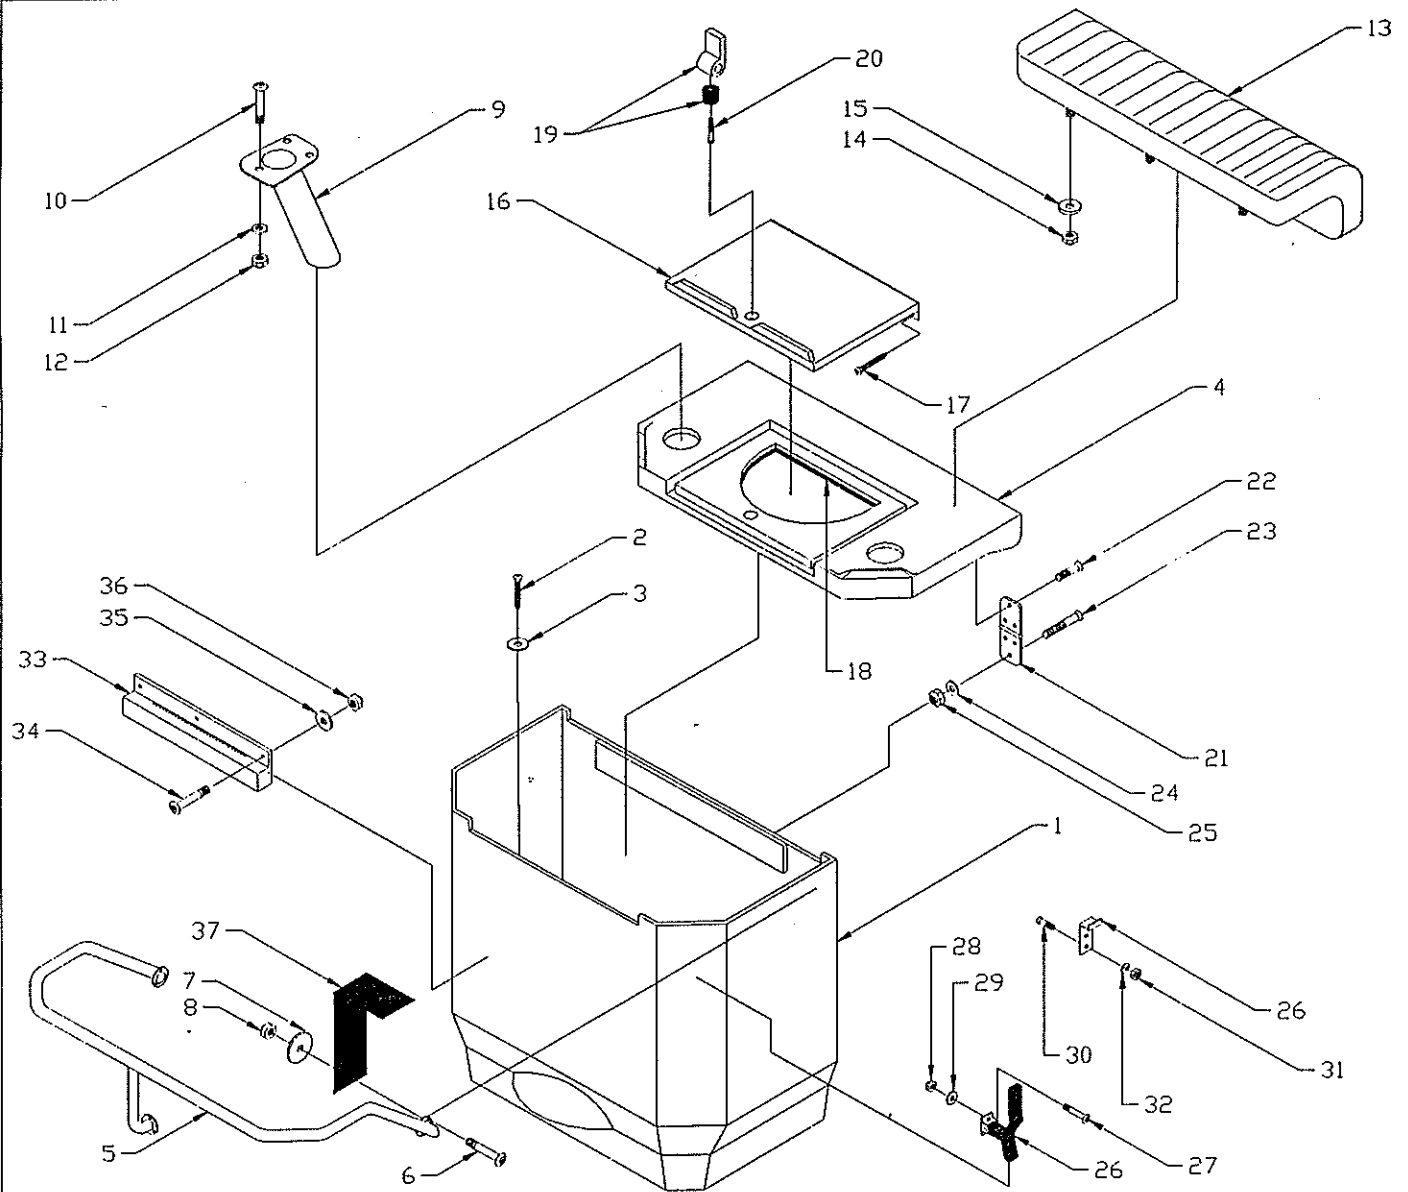

PARTS LIST: 21' OUTRAGE L/P STORAGE

Det	P/N	Qty	Desc
1	22-G795-00	1	Lean.Post Bot.
2	82-9347-00	8	SCR,THSMS #14x1-1/2 SS/CP
3	82-E818-00	8	WSHR,FEND 1/4x1-1/4 (316 SS)
4	22-G421-00	1	Lean.Post Top
5	72-G800-00	1	Rail,Hand,Leaning Post
6	82-H614-00	9	SCR,PHMS 1/4-20x1 SS/CP
7	82-E818-00	9	WSHR,FEND 1/4x1-1/4 (316 SS)
8	82-3185-00	9	Nut,Lock 1/4-20 SS/CP
9	12-G522-00	2	Rod-Holder,15°,SS,Lee
10	82-J304-00	6	SCR,DHMS 1/4-20x1-1/2 SS/CP
11	82-0352-00	6	WSHR,FL 1/4 (316 SS)
12	82-3185-00	6	Nut,Lock 1/4-20 SS/CP
13	50-J379-00	1	Cushion,L.P,WHT/Grey
	50-G799-00	1	Cushion,L.P,WHT/WHT
14	82-3185-00	6	Nut,Lock 1/4-20 SS/CP
15	82-E818-00	6	WSHR,FEND 1/4x1-1/4 (316 SS)
16	12-G797-00	1	CVR,Livewell,WHT
17	82-5347-00	10	SCR,FHSMS #4x1/2 SS/CP
18	43-G465-00	3	1' Trim,Rubber-Lok,3/16 Blk.
19	12-H050-00	1	Latch,Swell-Kam W/Swell Plug
20	82-0641-00	1	BLT,Hex 1/4-20x1-3/4 SS/CP
21	12-G902-00	2	Hinge,1-1/2x3-1/4 SS
22	82-G238-00	6	SCR,DHMS #10-24x5/8 SS/CP
23	82-0198-01	6	SCR,DHMS #10-24x1-1/2 SS/CP
24	82-0164-00	12	WSHR,FL #10 (316 SS)
25	82-1143-00	12	Nut,Lock 10-24 SS/CP
26	12-G185-00	2	Latch,Soft,C7-10(Sm.)Blk
27	82-1585-00	4	SCR,THMS 8-32x3/4 SS/CP
28	82-1584-00	4	Nut,Lock 8-32 SS/CP
29	82-0625-00	4	WSHR,FL #8 (316 SS)
30	82-B433-00	4	SCR,FHMS 6-32x1/2 SS/CP
31	82-1453-00	4	Nut,Lock 6-32 SS/CP
32	82-0615-00	4	WSHR,FL #6 (316 SS)
33	12-G898-00	1	Holder,Knife/Leader,Grey
34	82-0082-00	3	SCR,DHMS 10-24x1 SS/CP
35	82-0164-00	3	WSHR,FL #10 (316 SS)
36	82-1143-00	3	Nut,Lock 10-24 SS/CP
37	43-0162-00	3	Strap,Nylon Web,1'