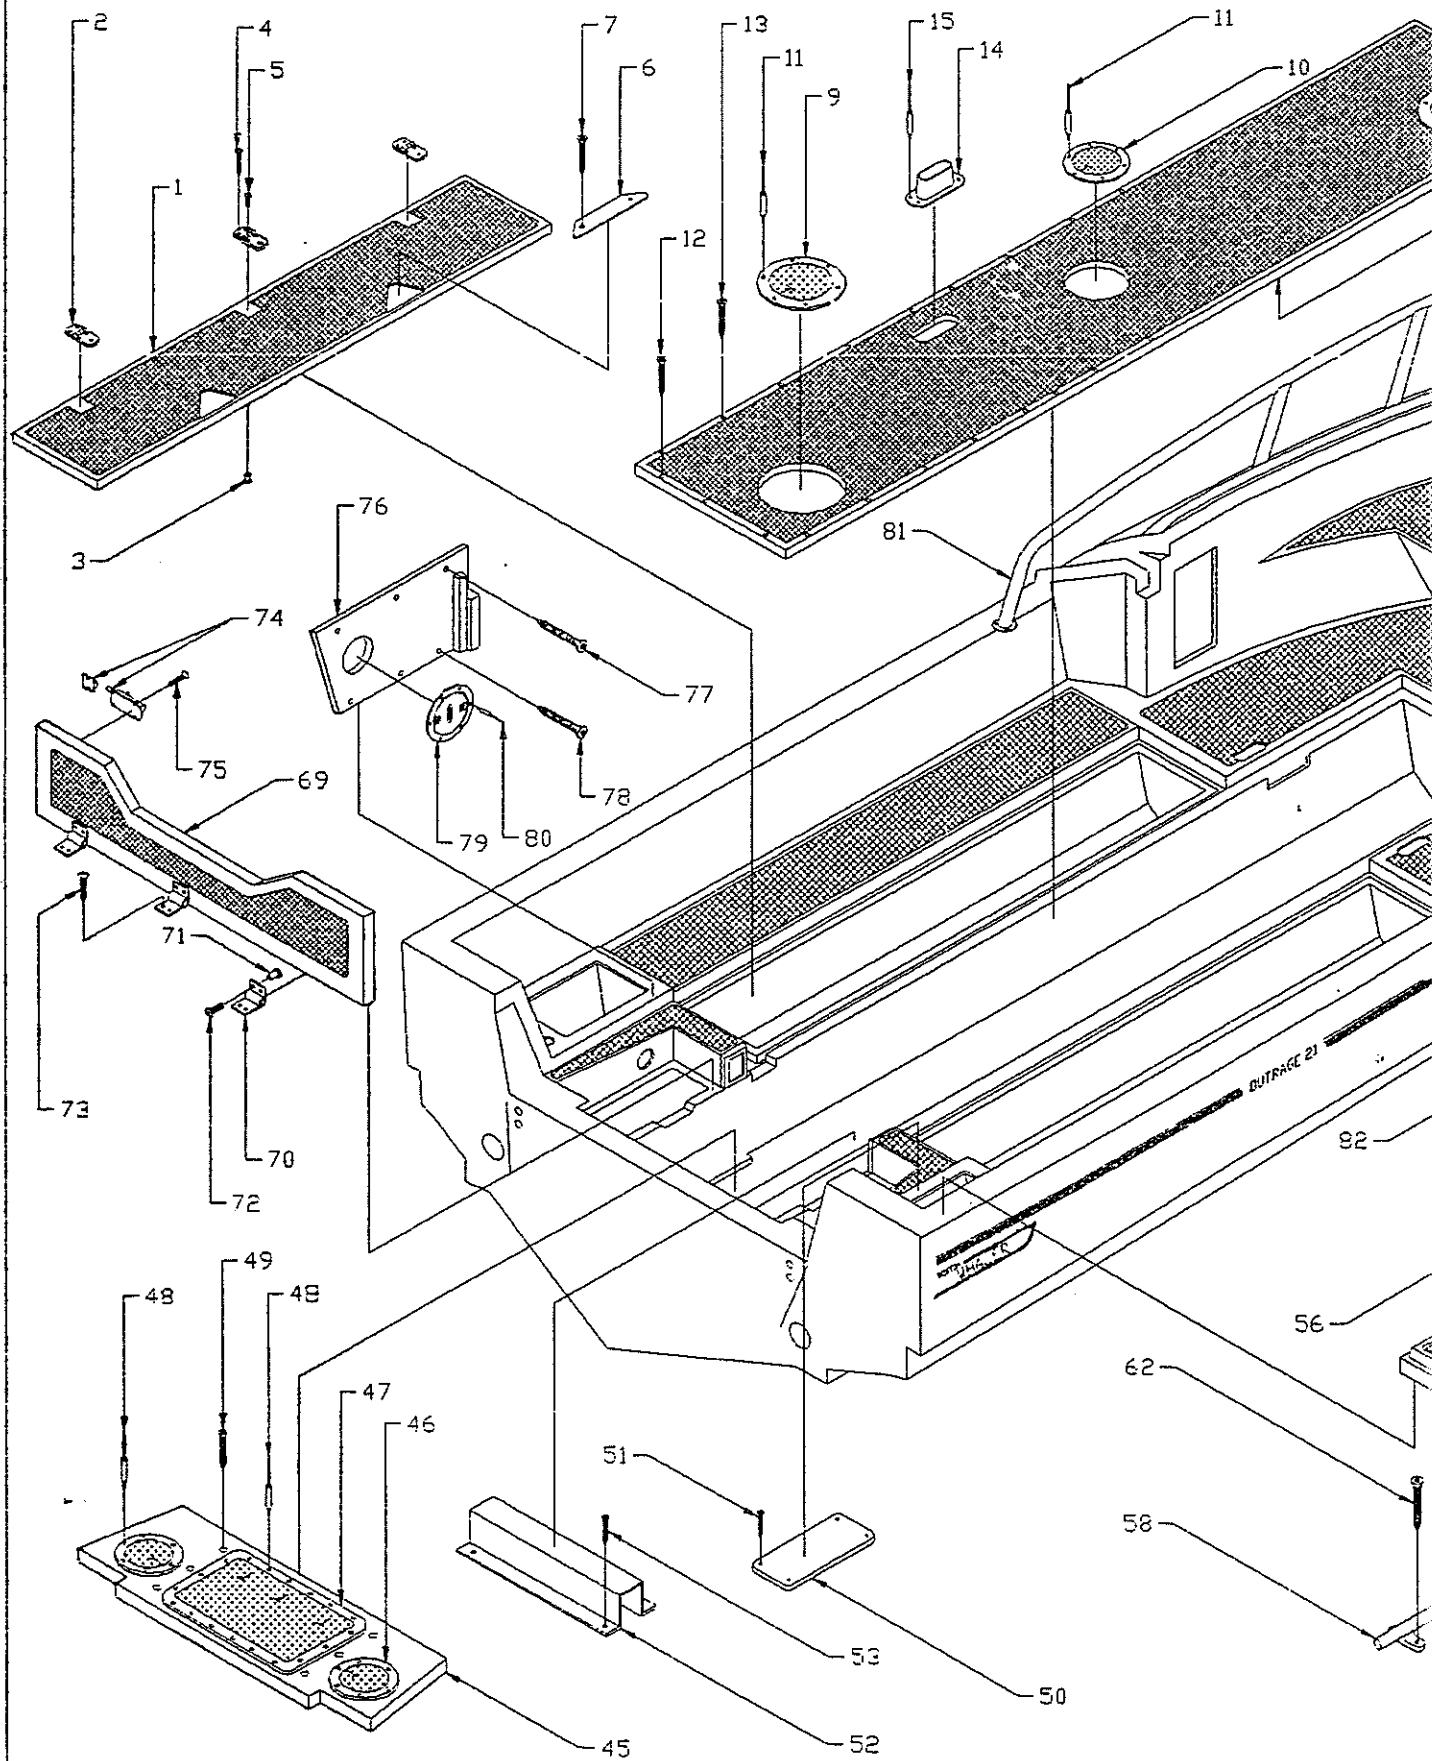

PARTS LIST: 21' OUTRAGE

Det	P/N	Qty	Desc
1	12-G375-00	1	U-Bolt,1/2x4-3/4 SS
2	12-0178-00	1	Nut,1/2 Lifting Eye,CHRM
3	82-H131-00	1	Nut,Acorn 1/2-13 SS
4	12-H134-00	2	U-Bolt,1/2x5-3/16 SS
5	82-H131-00	4	Nut,Acorn 1/2-13 SS
6	12-J133-00	2	Scupper,Thru-Trans,Perko
7	12-G742-00	2	Scupper Grate,Grey
8	82-G670-00	8	SCR,THSMS #10x1-1/2 SS/CP
9	12-E629-00	1	Drain,Flush,Impact,5/8 WHT
10	12-E617-00	2	Thru-Hull,PVC,Press Fit
11	12-E617-01	2	Nut,Retaining,Thru-Hull,PVC
12	12-E629-00	1	Drain,Flush,Impact,5/8 WHT
13	12-J133-00	2	Scupper,Thru-Trans,Perko
14	12-E617-00	2	Thru-Hull,PVC,Press Fit
15	12-E617-01	2	Nut,Retaining,Thru-Hull,PVC
16	12-0181-00	3	Plug,Drain,Fits 1"Tube
17	12-1608-00	2	Clamshell,Vent,2x2
18	82-0683-00	6	SCR,DHSMS #6x1/2 SS/CP
19	12-G259-00	4	Drain,1"Impact Blk.
20	12-H484-00	2	Plug,3/4 Cam Action
21	12-J167-00	1	Drain,T-Hull W/Plug,3-1/2"Long
22	12-G417-00	1	Tank,Fuel,122 Gal
23	12-G738-00	12	Pad,Fuel TK,2x9-3/4x1/4 Neo
24	12-B092-00	4	Pad,BRKT,Aux Fuel,2x6
25	12-9630-00	4	BRKT,Aux,Fuel,1/4x2x2x6
26	82-9347-00	8	SCR,THSMS #14x1-1/2 SS/CP
27	12-3640-00	1	Fill,Fuel,1-1/2"(Gas)SS
28	82-0082-00	1	SCR,DHMS 10-24x1 SS/CP
29	82-0164-00	1	WSHR,FL #10 (316 SS)
30	82-1143-00	1	Nut,Lock 10-24 SS/CP
31	82-1049-00	2	SCR,DHSMS #10x3/4 SS/CP
32	12-G314-01	1	Plate,ACS,5"BW Logo,Grey
33	82-0337-00	6	RVT,POP 3/16x5/8 Grip
34	12-2989-00	1	Vent,Gas,Thru-Hull 90*
35	12-0905-00	5	Cleat,8" Heavy Duty SS
36	82-2029-00	20	SCR,FHMS 1/4-20x1 SS/CP
37	82-0352-00	8	WSHR,FL 1/4 (316 SS)
38	82-1509-00	8	Nut,Lock 1/4-20 SS/CP
39	12-G462-00	1	CVR,Pour Hole,10-1/4 WHT
40	12-G884-01	1	Box,Fire Ext,Short,Grey
41	82-0098-00	6	SCR,THSMS #8x5/8 SS/CP
42	12-8002-00	2	Battery Box,Blk. 85AMP
43	12-H816-00	2	Buckle,Side-Release
44	43-0162-00	8'	Strap,Nylon Web,1"
45	12-3541-00	4	Deck Bracket
46	82-0099-00	8	SCR,DHSMS #10x1 SS/CP
47	12-J255-00	1	Pump,Bilge,Attwood 1250 GPH
48	82-0098-00	3	SCR,THSMS #8x5/8 SS/CP
49	12-G102-00	1	Switch,Float,Sure-Bail
50	36-H363-00	PR	Light,Nav,Horiz.Mount
51	82-5348-00	6	SCR,FHMS #4x1 SS/CP
52	36-H471-00	1	Light,Stern,Plug-In,24" Perko
53	82-9421-00	3	SCR,DHSMS #6x1-1/4 SS/CP
54	12-B328-00	2PR	Clip,Pole Stor,Blk
55	82-G670-00	4	SCR,THSMS #10x1-1/2 SS/CP
56	12-G903-00	2	Rub-Rail,24',Blk,#476R
	12-4354-00	2	Rub-Rail,Coml.Duty,28'Blk,PVC
57	12-G904-00	1	Vinyl,Flex,Blk,48',#4261F
	12-4480-00	1	Insert,Coml.Duty Rub-Rail
58	82-0599-00	150	RVT,Pop 3/16x3/4 Grip,Blk
	82-3126-00	150	Com.R-R:SCR,PHSMS #10x1-1/2
59	12-H030-00	1	End-Cap,Port
	12-H031-00	1	End-Cap,Com.R-R,Port
60	12-H030-01	1	End-Cap,STBD
	12-H031-01	1	End-Cap,Com.R-R,STBD
61	82-0099-00	4	SCR,DHSMS #10x1 SS/CP
62	43-G111-00	6.5'	Trim,RGD.VYL,Blk,TWV-3604
63	12-G890-00	1	Trim,Low Trans,Blk
64	82-G937-00	18	SCR,THSMS #10x3/4 SS/CP
65	12-H051-00	1	Cap,Rub-Rail
66	82-3723-00	2	SCR,DHSMS #10x1-3/4 SS/CP
67	12-G913-00	1	Chafe Plate,Bow,SS
68	82-0611-00	4	SCR,FHMS 1/4-20x1-1/2 SS/CP
69	12-G861-00	2	Decal,Outrage,Dk.Grey
70	12-H703-00	1	Decal,Harpoon,Port,Fire Red
	12-H703-02	1	Decal,Harpoon,Port,C.Dk.Blue
	12-H703-06	1	Decal,Harpoon,Port,Dk.Green
71	12-H703-01	1	Decal,Harpoon,STBD,Fire Red
	12-H703-03	1	Decal,Harpoon,STBD,C.Dk.Blue
	12-H703-07	1	Decal,Harpoon,STBD,Dk.Green
72	12-H750-00	Set	Decal,BW Logo,28" Fire Red
	12-H750-01	Set	Decal,BW Logo,28" C.Dk.Blue
	12-H750-03	Set	Decal,BW Logo,28" Dk.Green
73	43-J265-03	26'	Tape,1"Fire Red W/Pin Stp.
	43-J265-04	26'	Tape,1"C.Dk.Blue W/Pin Stp.
	43-J265-05	26'	Tape,1"Dk.Green W/Pin Stp.
74	12-G861-01	2	Decal,21,Fire Red
	12-G861-05	2	Decal,21,C.Dk.Blue
	12-G861-12	2	Decal,21,Dk.Green
CONSOLE DECALS.			
	12-H311-00	2	Decal,Fish,Fire Red
	12-H311-02	2	Decal,Fish,Dk.Blue
	12-H311-03	2	Decal,Fish,Dk.Green
	12-H310-00	2	Decal,OUTRAGE,4",Dk.Grey