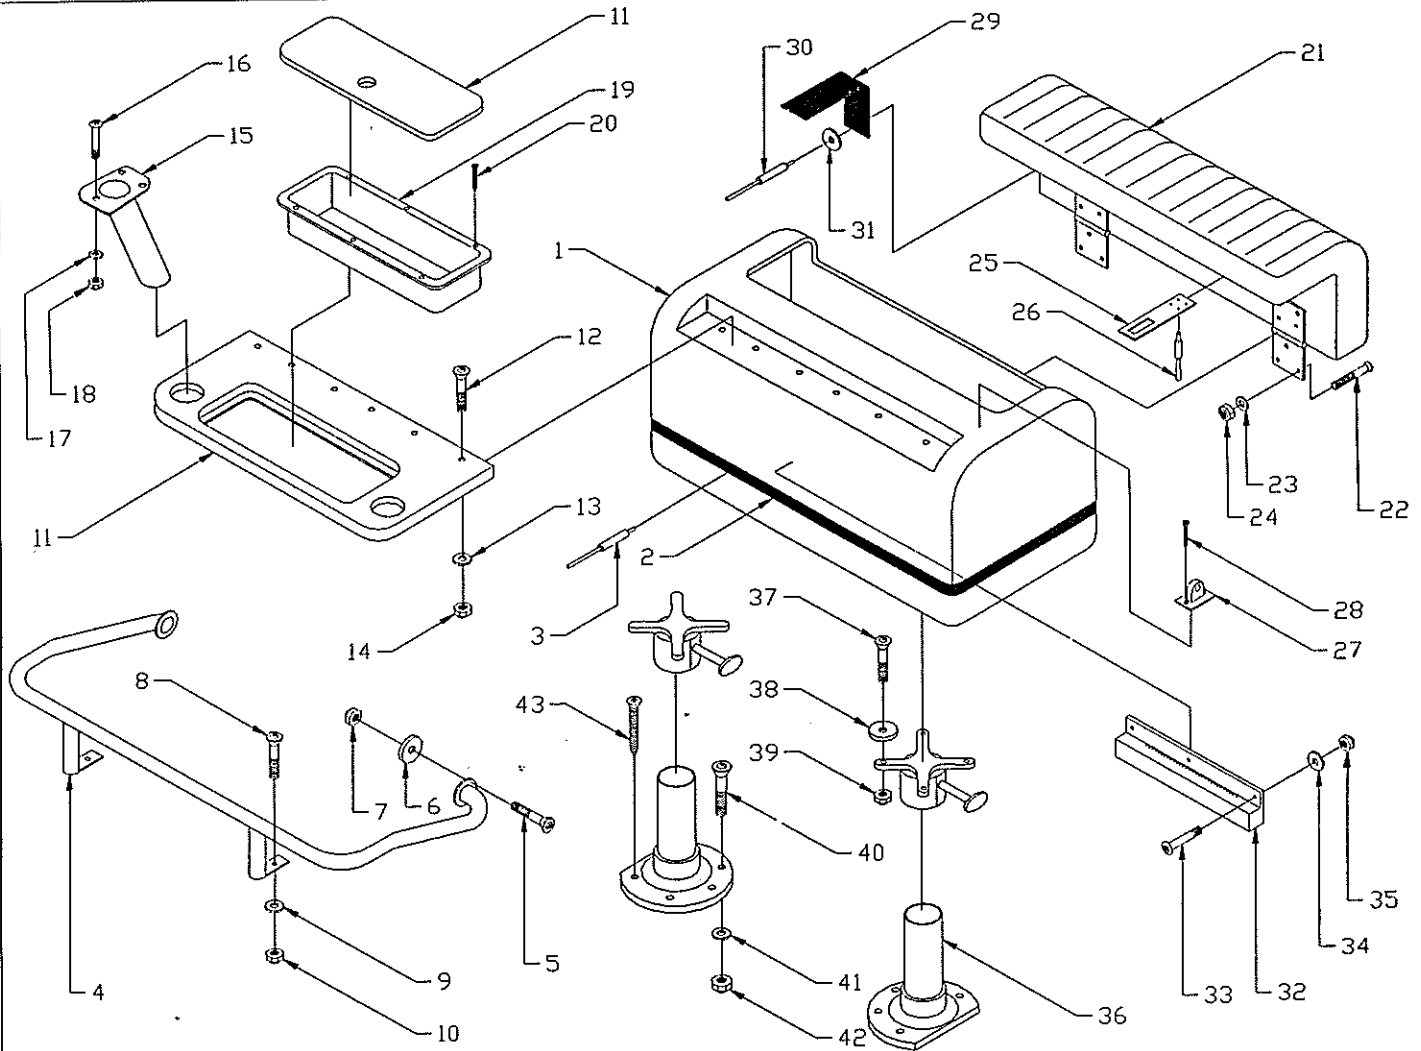

PARTS LIST: 21' OUTRAGE: LEANING POST W/PEDESTAL

Det	P/N	Qty	Desc	24	82-1143-00	6	Nut,Lock 10-24 SS/CP
1	22-G170-00	1	Leaning Post Top	25	12-G485-00	2	Latch Strap,Swivel Eye,SS
2	43-E505-00	9'	Trim,Console,16'SL	26	82-1361-00	8	RVT,POP 3/16x5/8 Grip SS
3	82-G015-00	10	RVT,POP 3/16x1 Bk.PLST	27	12-G485-01	2	Eye,Swivel,Perko
4	72-H059-00	1	Rail,Leaning Post	28	82-A076-00	4	SCR,FHMS #6x3/4 SS/CP
5	82-H614-00	6	SCR,PHMS 1/4-20x1 SS/CP	29	43-0162-00	3'	Strap,Nylon Web,1"
6	82-E818-00	6	WSHR,FEND 1/4x1-1/4(316 SS)	30	82-1361-00	2	RVT,POP 3/16x5/8 Grip SS
7	82-3185-00	6	Nut,Lock 1/4-20 SS/CP	31	82-0917-00	2	WSHR,FEND 13/64IDx10D SS
8	82-2029-00	2	SCR,FHMS 1/4-20x1 SS/CP	32	12-E535-00	1	Holder,Leader,WHT
9	82-0352-00	2	WSHR,FL 1/4 (316 SS)	33	82-9415-00	2	SCR,PHMS 10-24x1-3/4 SS/CP
10	82-3185-00	2	Nut,Lock 1/4-20 SS/CP	34	82-0164-00	2	WSHR,FL #10 (316 SS)
11	12-G256-00	1	Shelf,Rocket Launcher	35	82-1143-00	2	Nut,Lock 10-24 SS/CP
12	82-0611-00	6	SCR,FHMS 1/4-20x1-1/2 SS/CP	36	12-G920-00	2	Pedestal,18"STR.Side W/Spider
13	82-0352-00	6	WSHR,FL 1/4 (316 SS)	37	82-H132-00	8	SCR,PHMS 1/4-20x1-1/2 SS/CP
14	82-3185-00	6	Nut,Lock 1/4-20 SS/CP	38	82-E818-00	8	WSHR,FEND 1/4x1-1/4(316 SS)
15	12-E235-00	2	Rod Holder,15° SS,Lee	39	82-3185-00	8	Nut,Lock 1/4-20 SS/CP
16	82-0611-00	6	SCR,FHMS 1/4-20x1-1/2 SS/CP	40	82-0611-00	6	SCR,FHMS 1/4-20x1-1/2 SS/CP
17	82-0352-00	6	WSHR,FL 1/4 (316 SS)	41	82-0352-00	6	WSHR,FL 1/4 (316 SS)
18	82-3185-00	6	Nut,Lock 1/4-20 SS/CP	42	82-3185-00	6	Nut,Lock 1/4-20 SS/CP
19	12-E235-00	1	Box,Fire Ext,Long,WHT	43	82-2396-00	4	SCR,FHMS #14x3 SS/CP
20	82-0927-00	6	SCR,FHMS #6x1/2 SS/CP				
21	50-J202-06	1	Cush,Leaning Post,WHT/Grey	ITEMS NOT SHOWN.			
	50-G180-00	1	Cush,Leaning Post,WHT/WTH	12-J201-00	1	Backrest,L.Post,WHT/Grey	
22	82-0198-01	6	SCR,PHMS 10-24x1-1/2	12-H873-00	1	Backrest,L.Post,WHT/WHT	
23	82-0164-00	6	WSHR,FL #10 (316 SS)