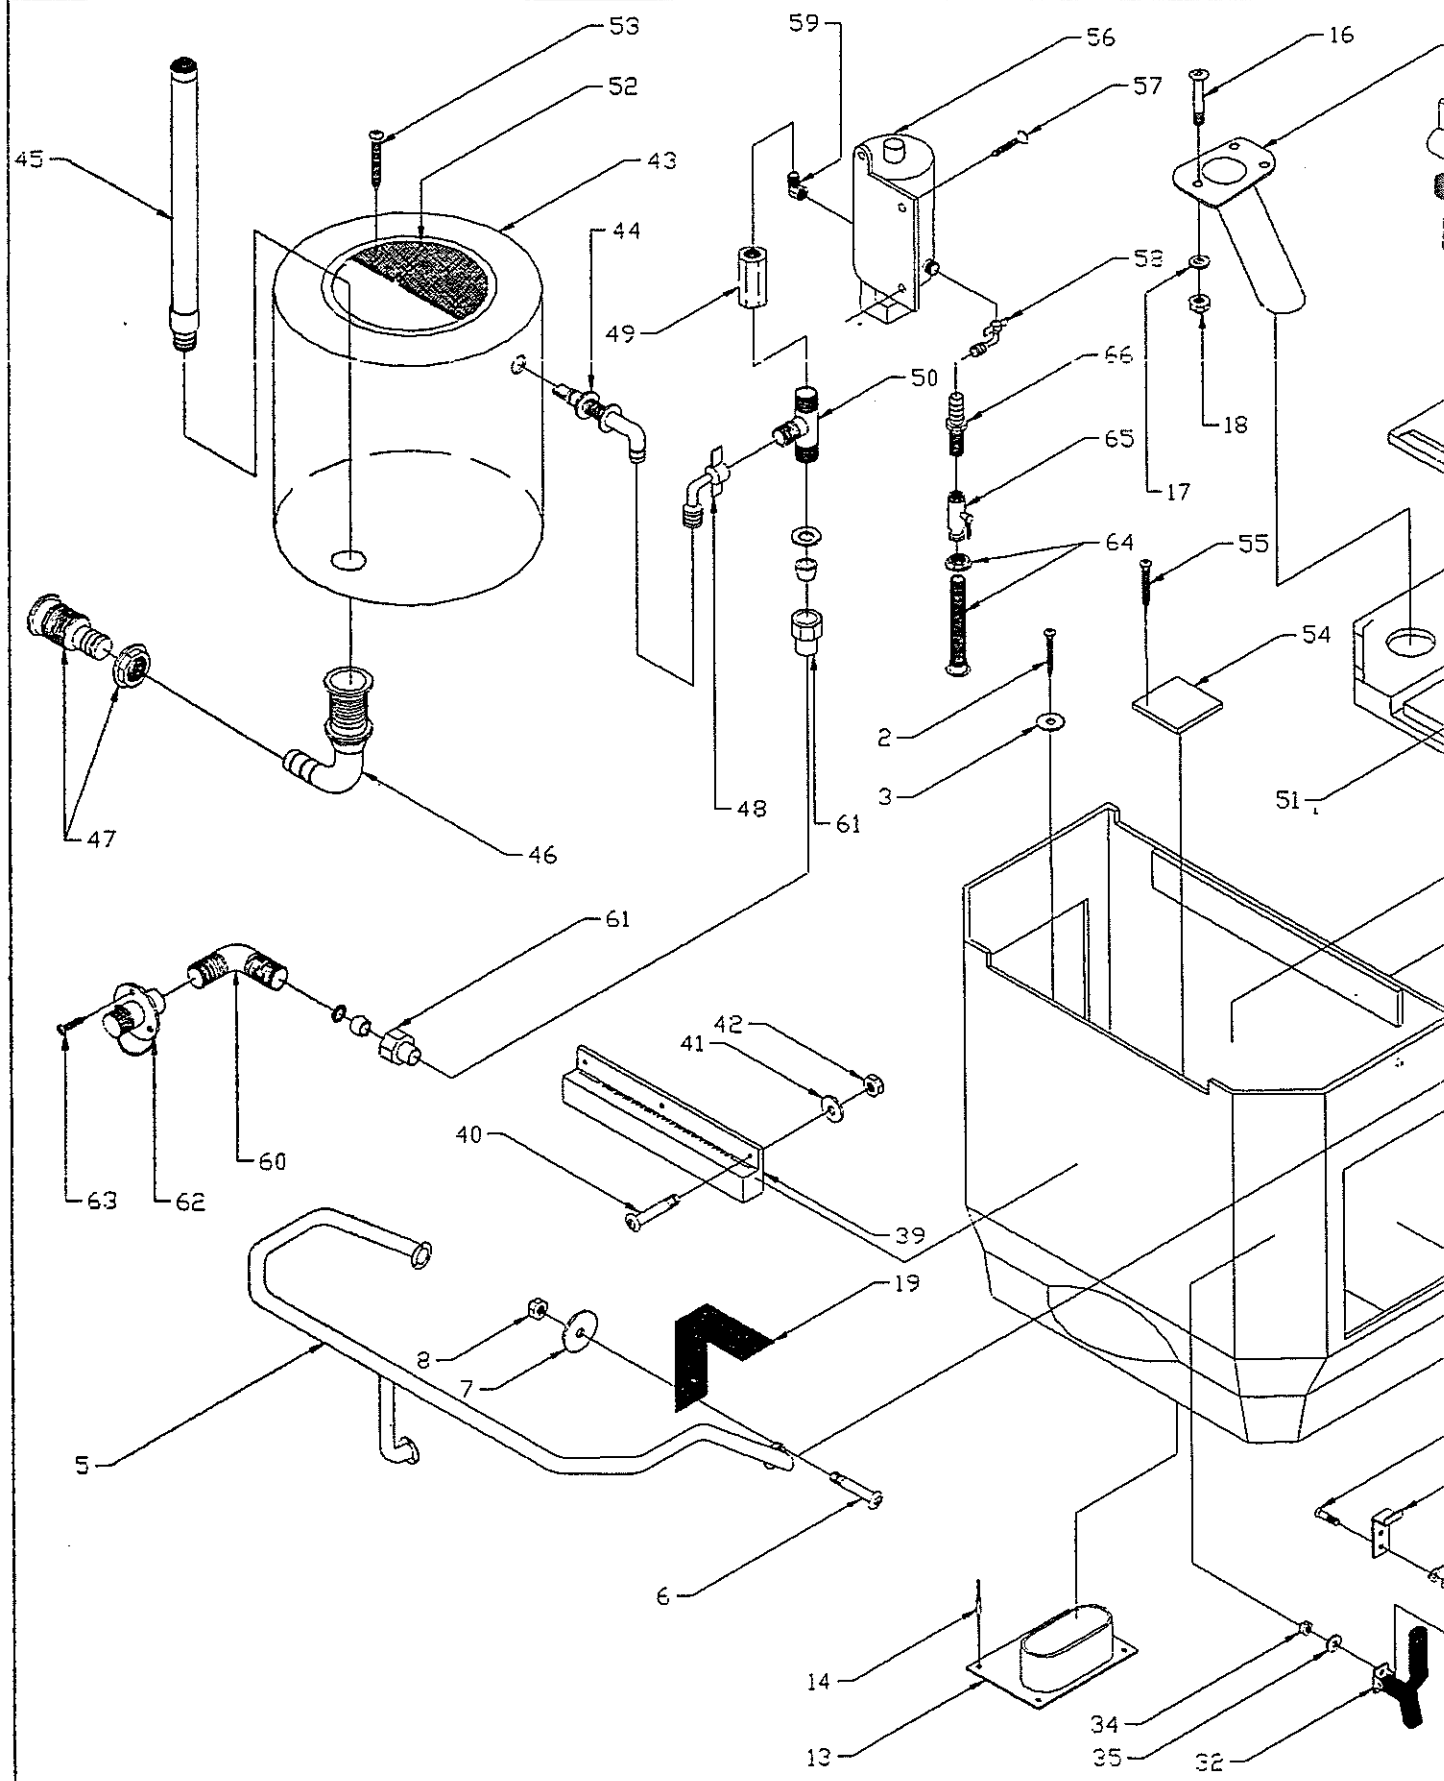

BOSTON

WHALER

.21' OUTRAGE L/P W/LIVEWELL