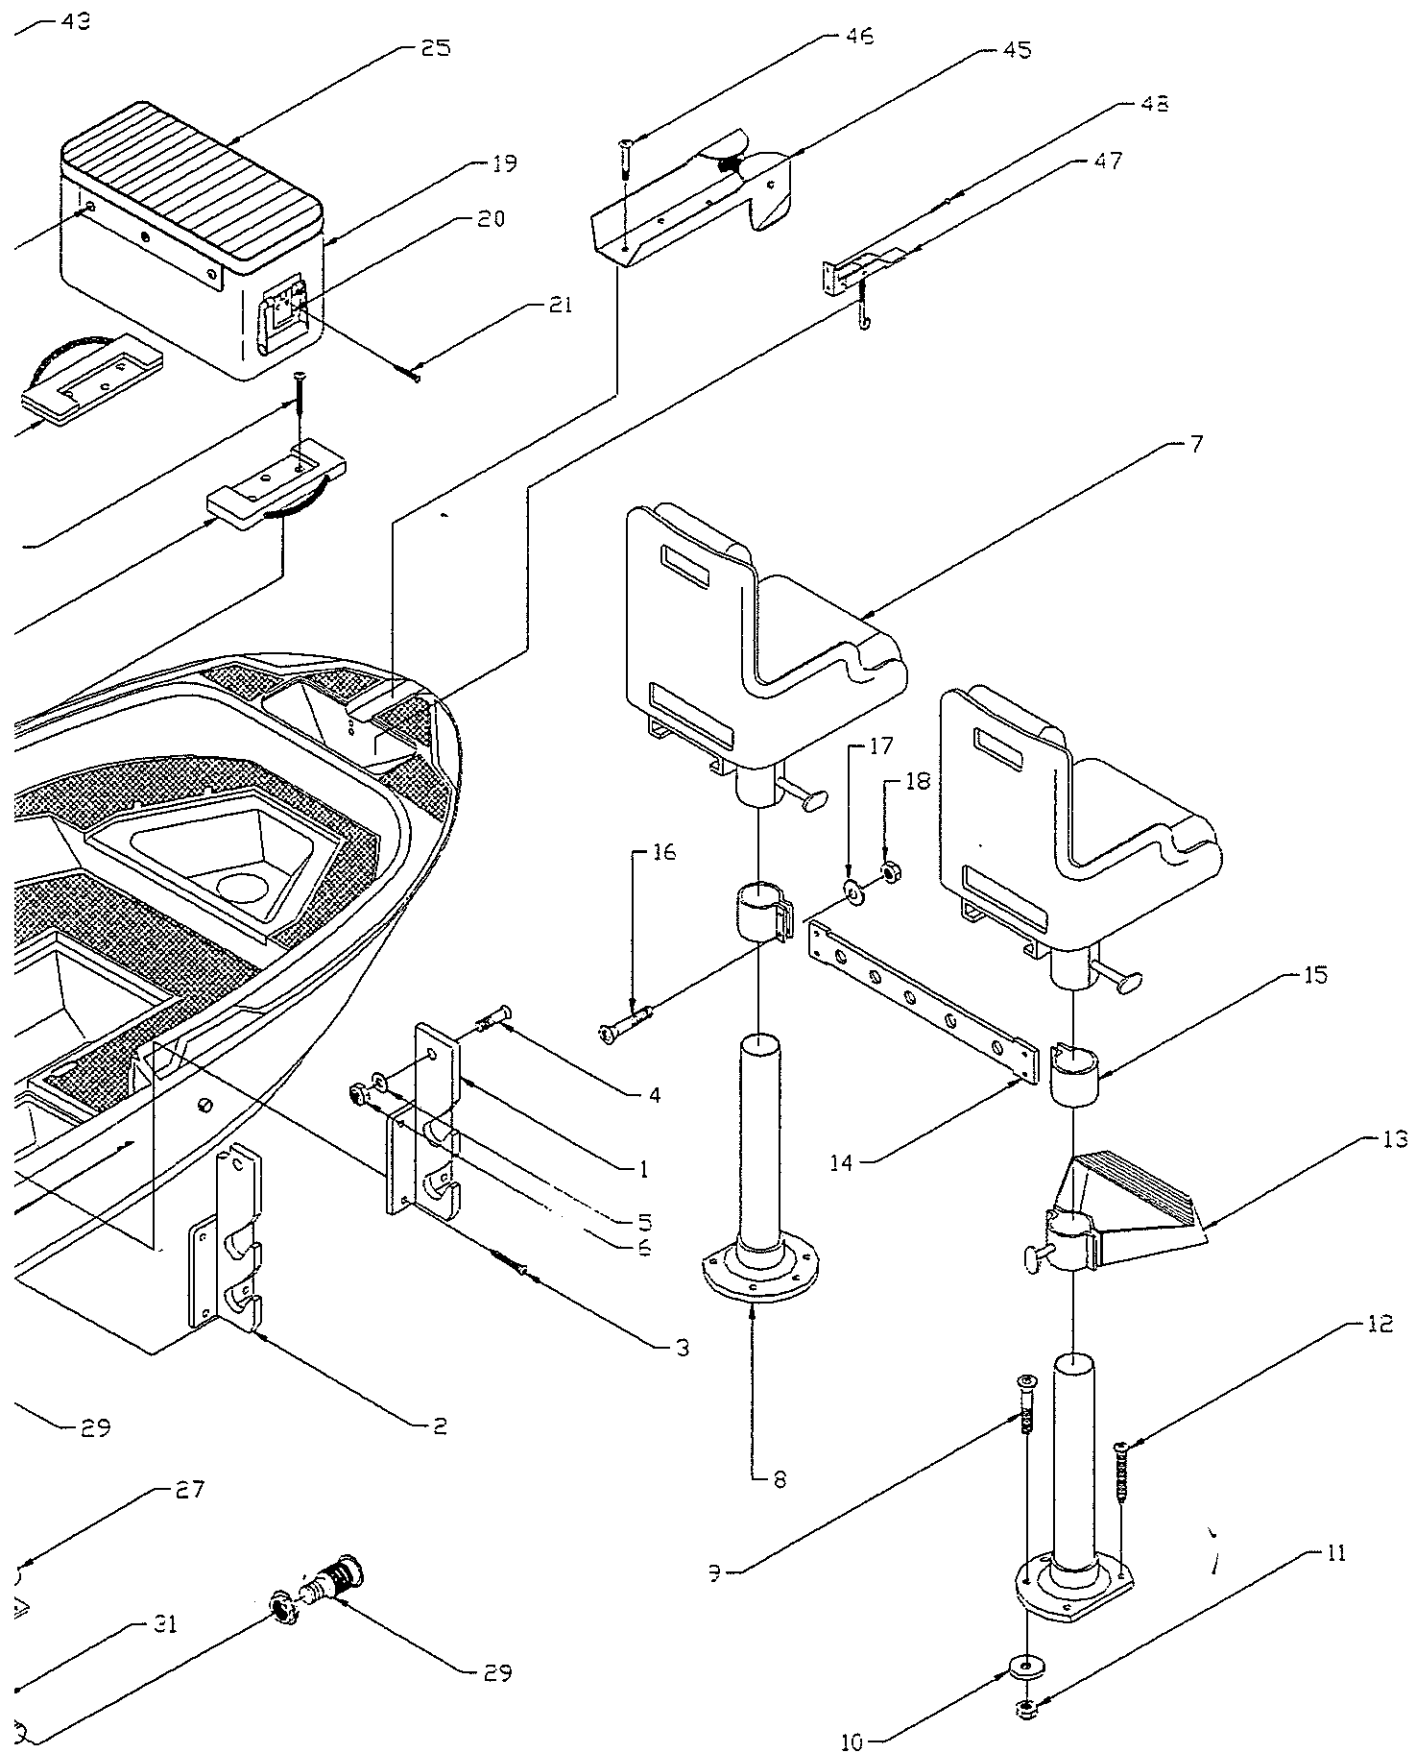

PARTS LIST: 21' OUTRAGE

Det	P/N	Qty	Desc				
1	12-G411-00	2	Rod Rack,FWD,Blk.	61	12-G707-00	1	Box,Tackle,3 Drawer
2	12-G411-01	2	Rod Rack,AFT,Blk.	62	82-4983-01	6	SCR,PHMS 10-24x1-1/4 SS/CP
3	82-9427-00	16	SCR,OHMS #10x1-1/2 SS/CP	63	82-0164-00	6	WSHR,FL #10 (316 SS)
4	82-3561-00	4	SCR,PHMS 1/4-20x2-1/2 SS/CP	64	82-1143-00	6	Nut,Lock 10-24 SS/CP
5	82-0352-00	8	WSHR,FL 1/4 (316 SS)	65	72-J258-00	2	Rail,Side
6	82-3185-00	4	Nut,Lock 1/4-20 SS/CP	66	82-9364-00	4	WSHR,FEND 5/16x1-1/2(316SS)
7	12-G862-00	2	Seat,Helm,#48055-24 W/Cush	67	82-2725-00	4	Nut,Lock 5/16-18 SS/CP
	50-G864-00	2	WHT/WHT,Cush.DNLY(SET)				
8	12-G862-01	2	Pedestal,22"W/STR.Edge				
9	82-0611-00	6	SCR,FHMS 1/4-20x1-1/2 SS/CP				
10	82-0352-00	6	WSHR,FL 1/4 (316 SS)				
11	82-3185-00	6	Nut,Lock 1/4-20 SS/CP				
12	82-2396-00	4	SCR,FHMS #14x3 SS/CP				
13	12-G863-00	1	Footrest,Pedestal Seat				
14	12-G953-00	1	Brace,Pedestal Seat				
15	12-H108-00	2	Sleeve,Clamp-On,2-7/8x6				
16	82-G476-00	4	SCR,PHMS 1/4-20x1-3/4 SS/CP				
17	82-0352-00	4	WSHR,FL 1/4 (316 SS)				
18	82-3185-00	4	Nut,Lock 1/4-20 SS/CP				
19	12-1664-00	1	Cooler,72QT,WHT				
20	12-2530-00	2	Hook,Cooler,1/8WHT,Kydex				
21	82-G937-00	4	SCR,THSMS #10x3/4 SS/CP				
22	12-B918-00	1	Cleat Assy,Port,Blk.				
23	12-B919-00	1	Cleat Assy,STBD,Blk.				
24	82-5080-00	6	SCR,FHMS #14x2 SS/CP				
25	50-1664-00	1	Cush,72QT.Cooler,WHT/Grey				
	50-G921-00	1	Cush,72QT.Cooler,WHT/WHT				
26	82-1625-00	8	Stud,Screw 3/8 Long SS				
27	12-H307-00	1	Pump,F'Well Drain				
28	12-E270-00	1	Tee,1-1/2"Hose Barb,PLST				
29	12-H341-00	2	Drain,CKPT,W/Screen				
30	12-E106-00	1	Scupper,Thru-Trans,Attwd.				
31	12-H843-00	2	Valve,Check,1-1/2"Bosworth				
32	12-J200-00	1	Assy,Stern Seat,WHT/Grey				
	12-G709-00	1	Assy,Stern Seat,WHT/WHT				
33	12-G760-00	4	Knob,Locking,3/8-16x3/4 SS				
34	12-G761-00	2	Plate,MT,S/Seat Sup.Leg				
35	82-0639-00	6	SCR,FHMS #14x1 SS/CP				
36	82-2396-00	6	SCR,FHMS #14x3 SS/CP				
37	12-E846-00	1	Hinge,Leg,Folding,Blk.				
38	82-1049-00	4	SCR,OHMS #10x3/4 SS/CP				
39	12-E872-04	1	Leg,Stern Seat,10"x1-1/4 SS				
40	82-G476-00	1	SCR,PHMS 1/4-20x1-3/4 SS/CP				
41	82-0352-00	2	WSHR,FL 1/4 (316 SS)				
42	82-3185-00	1	Nut,Lock 1/4-20 SS/CP				
43	12-G914-00	1	Compass,HF-73 Helmsman				
44	82-4180-00	3	SCR,OHMS #6x5/8 SS/CP				
45	12-G410-00	1	Anchor Roller,SS				
46	82-0611-00	4	SCR,FHMS 1/4-20x1-1/2 SS/CP				
47	12-G351-00	1	Latch,Adj.Draw,SS				
48	82-9347-00	2	SCR,THSMS #14x1-1/2 SS/CP				
49	22-H427-00	1	Swim Platform				
50	82-9347-00	8	SCR,THSMS #14x1-1/2 SS/CP				
51	82-E818-00	8	WSHR,FEND 1/4x1-1/4(316 SS)				
52	12-H627-00	1	Support,Swim Pltfrm,Port				
53	82-9347-00	2	SCR,THSMS #14x1-1/2 SS/CP				
54	82-1089-00	1	BLT.Hex 5/16-18x1 SS/CP				
55	82-9364-00	1	WSHR,FEND 5/16x1-1/2(316SS)				
56	82-1091-00	1	WSHR,Lock 5/16 SS				
57	12-G521-00	1	Ladder,FLDG,2-Step				
58	82-H614-00	4	SCR,PHMS 1/4-20x1 SS/CP				
59	82-3185-00	4	Nut,Lock 1/4-20 SS/CP				
60	82-E818-00	4	WSHR,FEND 1/4x1-1/4(316 SS)				

OPTIONS NOT SHOWN