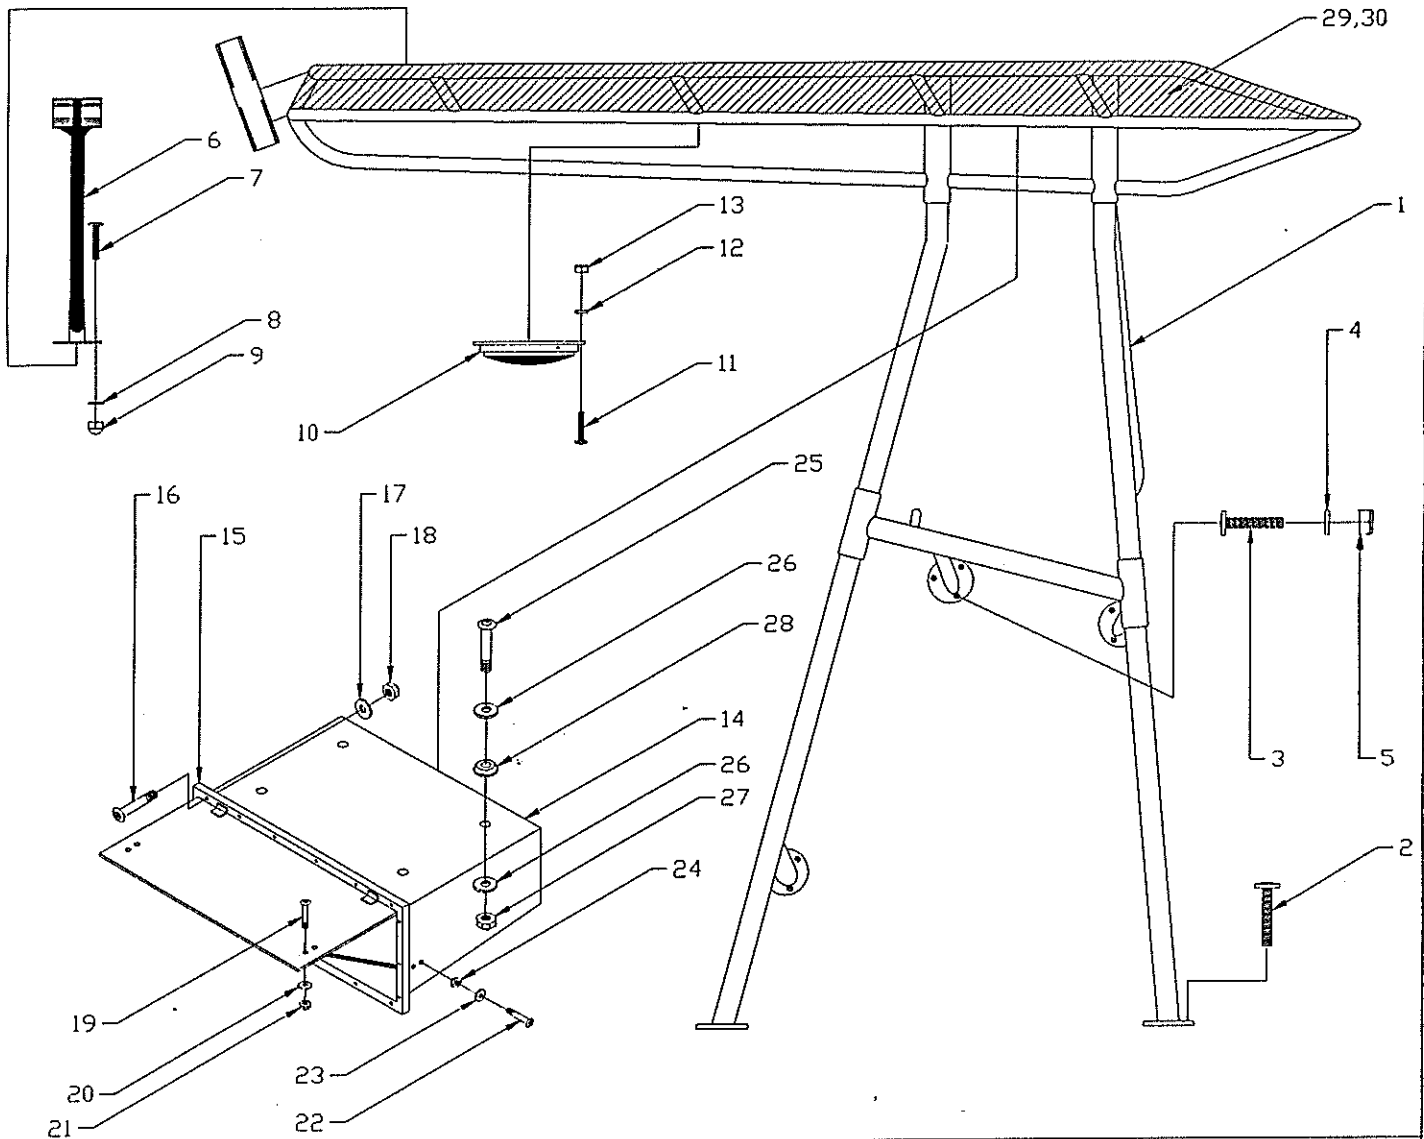

PARTS LIST: 21' OUTRAGE T-TOP

Det	P/N	Qty	Desc
1	12-J299-00	1	Frame,T-Top
	12-J290-00	1	Frame,T-Top,Topgun
2	82-3561-00	16	SCR,PHMS 1/4-20x2-1/2"SS/CP
3	82-H132-00	24	SCR,PHMS 1/4-20x1-1/2"SS
4	82-0352-00	24	WSHR,FL 1/4"(316 SS)
5	82-1509-00	24	Nut,Lock 1/4-20 SS/CP
6	12-E622-00	1	Light,Masthead,14"Blk,Adj.
7	82-4983-01	2	SCR,PHMS 10-24x1-1/4"SS/CP
8	82-0164-00	2	WSHR,FL #10 (316 SS)
9	82-0899-00	2	Nut,Acorn 10-24 SS
10	12-6074-00	1	Light,Red/WHT Dome,SS
11	82-4983-01	3	SCR,PHMS 10-24x1-1/4"SS/CP
12	82-0164-00	3	WSHR,FL #10 (316 SS)
13	82-1143-00	3	Nut,Lock 10-24 SS/CP
14	22-J158-00	1	Electric Box,T-Top
15	12-J159-00	1	Door/Frame,T-Top Electric Box
16	82-0616-00	18	SCR,DHMS 8-32x1"SS/CP
17	82-0625-00	18	WSHR,FL #8 (316 SS)
18	82-1584-00	18	Nut,Lock 8-32 SS/CP
19	82-0683-00	4	SCR,DHMS #6x1/2"SS
20	82-1212-00	4	WSHR,FNSH #6 SS
21	82-1453-00	4	Nut,Lock 6-32 SS/CP
22	82-3264-00	4	SCR,PHMS 4-40x1-1/2"SS
23	82-0615-00	4	WSHR,FL #6 (316 SS)
24	82-2328-00	4	Nut,Lock 4-40 SS
25	82-5762-00	4	BLT,Hex 1/4-20x1-1/4"SS
26	82-0352-00	8	WSHR,FL 1/4"(316 SS)
27	82-3185-00	4	Nut,Lock 1/4-20 SS/CP
28	12-H342-00	4	Bumper,W/Recess,Blk.
29	52-J155-00	1	T-Top Canvas,Red
	52-J156-00	1	T-Top Canvas,Blue
	52-J157-00	1	T-Top Canvas,Green
30	52-J289-RD	1	Canv,T-Top,Topgun,Red
	52-J289-BL	1	Canv,T-Top,Topgun,Blue
	52-J289-GR	1	Canv,T-Top,Topgun,Green
ITEMS NOT SHOWN.			
	36-J299-00	1	Harness,T-Top
	12-G861-00	1	Decal,OUTRAGE,Dk.Grey
	52-J300-RD	Set	WTHR.CURT,T-Top,Red
	52-J300-BL	Set	WTHR.CURT,T-Top,Blue
	52-J300-GR	Set	WTHR.CURT,T-Top,Green