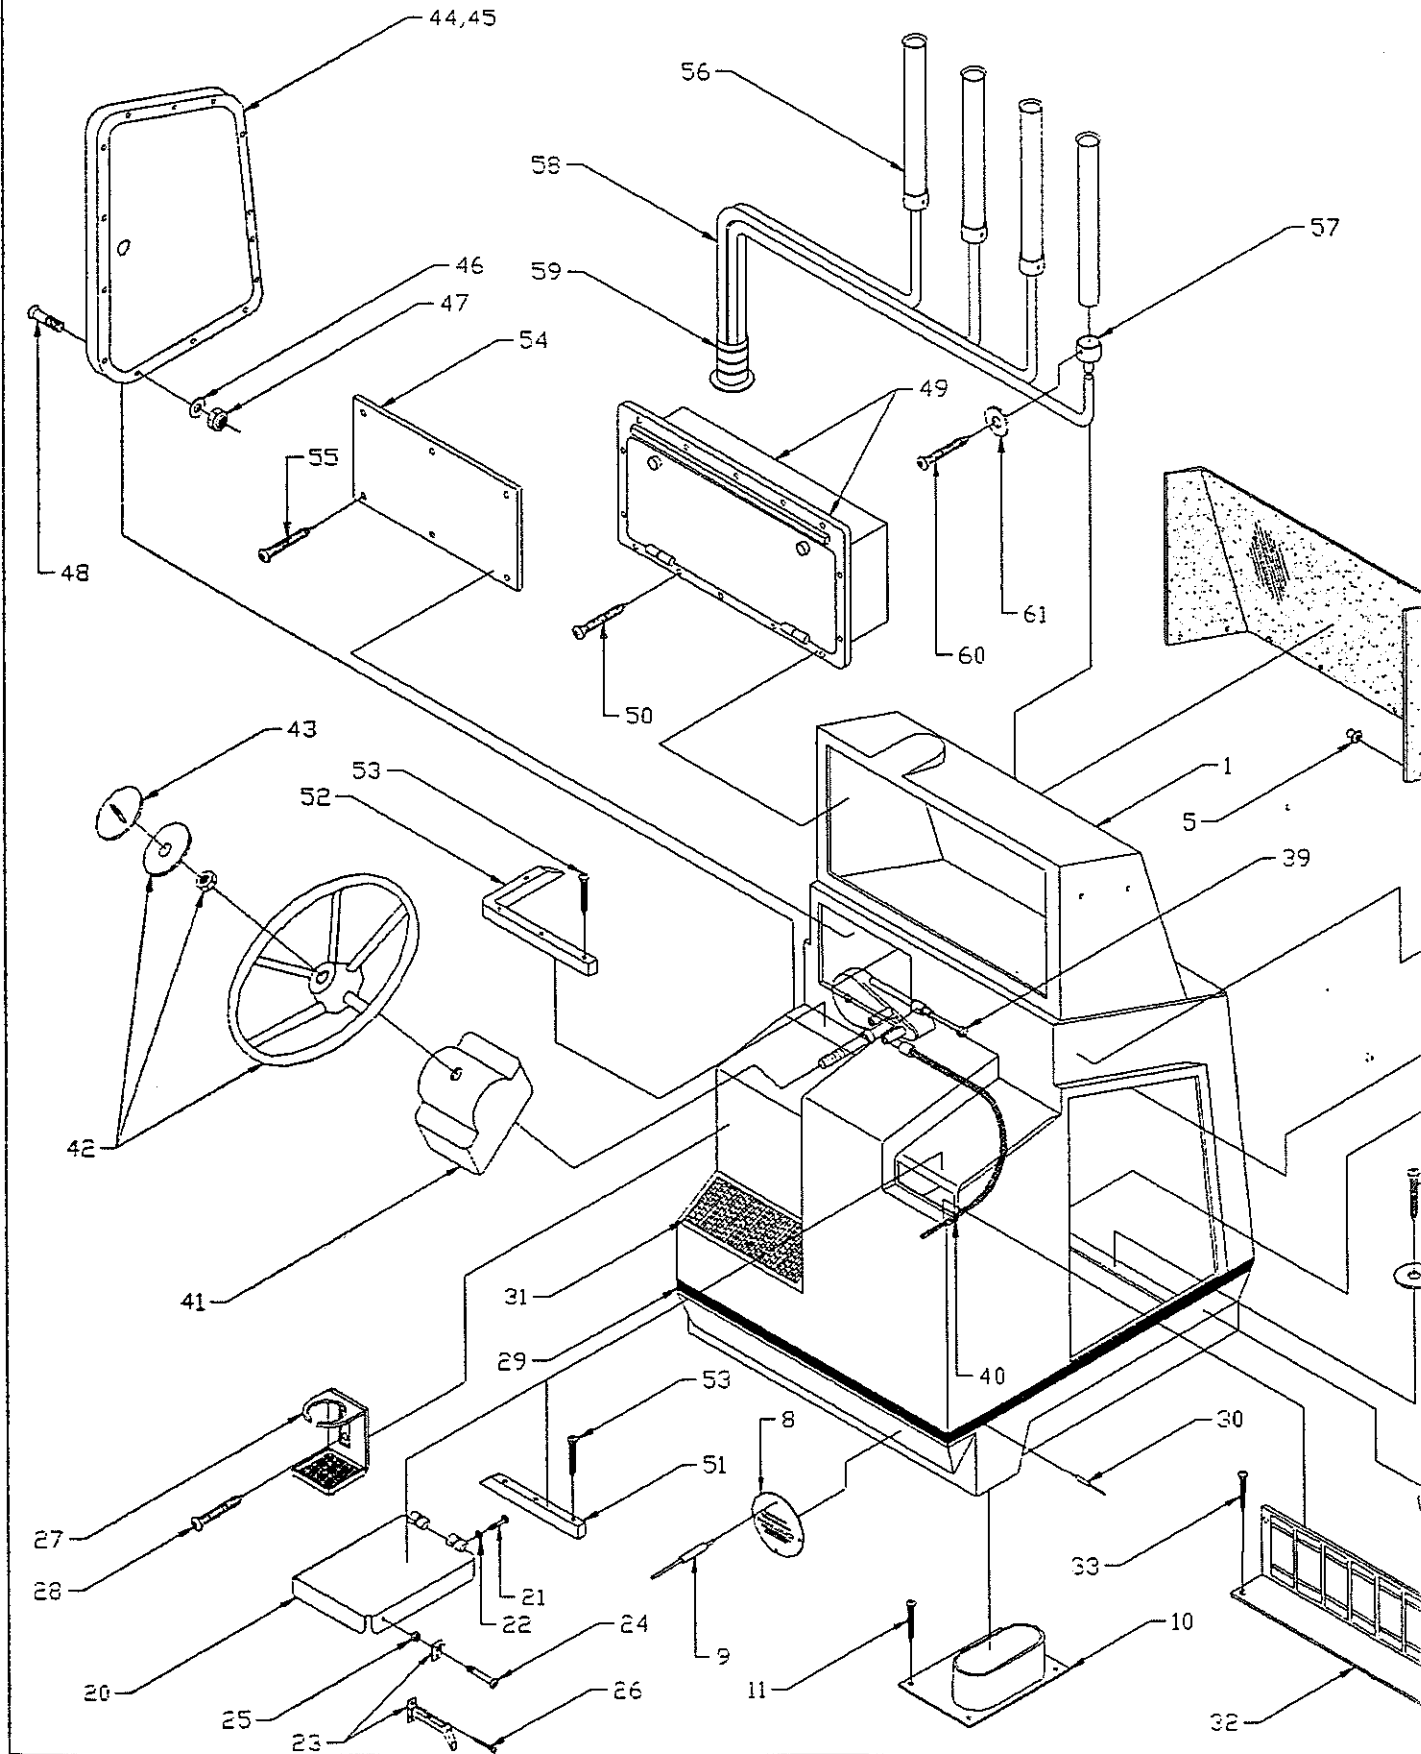

BOSTON

WHALER

.21' OUTRAGE L/P W/LIVEWELL

LMS
8/13/96
File Name: 21 DRLW. DWG

PARTS LIST: 21' OUTRAGE

Det	P/N	Qty	Desc
1	22-G795-00	1	Lean,Post Bot.
2	82-9347-00	8	SCR,THSMS #14x1-1/2 SS/CP
3	82-E818-00	8	WSHR,FEND 1/4x1-1/4 (316 SS)
4	22-G421-00	1	Lean,Post Top
5	72-G800-00	1	Rail,Hand,Leaning Post
6	82-H614-00	9	SCR,PHMS 1/4-20x1 SS/CP
7	82-E818-00	9	WSHR,FEND 1/4x1-1/4 (316 SS)
8	82-3185-00	9	Nut,Lock 1/4-20 SS/CP
9	12-G796-00	2	Bin,Storage,Full-Out,Blk
10	82-4983-01	12	SCR,PHMS 10-24x1-1/4 SS/CP
11	82-0164-00	12	WSHR,FL #10 (316 SS)
12	82-1143-00	12	Nut,Lock 10-24 SS/CP
13	12-G475-00	1	Collar,Tunrel,Sm,Flg,WHT
14	82-0337-00	4	RVT,POP 3/16x5/8 Grip
15	12-G522-00	2	Rod-Holder,15°,SS,Lee
16	82-J304-00	6	SCR,DHMS 1/4-20x1-1/2 SS/CP
17	82-0352-00	6	WSHR,FL 1/4 (316 SS)
18	82-3185-00	6	Nut,Lock 1/4-20 SS/CP
19	43-0162-00	3'	Strap,Nylon Web,1"
20	50-J379-00	1	Cushion,L,P,WHT/Grey
	50-G799-00	1	Cushion,L,P,WHT/WHT
21	82-3185-00	6	Nut,Lock 1/4-20 SS/CP
22	82-E818-00	6	WSHR,FEND 1/4x1-1/4 (316 SS)
23	12-G797-00	1	CVR,Livewell,WHT
24	82-5347-00	10	SCR,FHMS #4x1/2 SS/CP
25	12-H050-00	1	Latch,Swell-Kam W/Swell Plug
26	82-0641-00	1	BLT,Hex 1/4-20x1-3/4 SS/CP
27	12-G902-00	2	Hinge,1-1/2x3-1/4 SS
28	82-G238-00	6	SCR,DHMS #10-24x5/8 SS/CP
29	82-0198-01	6	SCR,DHMS #10-24x1-1/2 SS/CP
30	82-0164-00	12	WSHR,FL #10 (316 SS)
31	82-1143-00	12	Nut,Lock 10-24 SS/CP
32	12-G185-00	2	Latch,Soft,C7-10(Sm.)Blk
33	82-1585-00	4	SCR,THMS 8-32x3/4 SS/CP
34	82-1584-00	4	Nut,Lock 8-32 SS/CP
35	82-0625-00	4	WSHR,FL #8 (316 SS)
36	82-B433-00	4	SCR,FHMS 6-32x1/2 SS/CP
37	82-1453-00	4	Nut,Lock 6-32 SS/CP
38	82-0615-00	4	WSHR,FL #6 (316 SS)
39	12-G898-00	1	Holder,Knife/Leader,Grey
40	82-0082-00	3	SCR,DHMS 10-24x1 SS/CP
41	82-0164-00	3	WSHR,FL #10 (316 SS)
42	82-1143-00	3	Nut,Lock 10-24 SS/CP
43	12-G622-00	1	Livewell,25GAL.Drop-In
44	12-E984-00	1	Spray Head,Livewell Aerator
45	12-H829-00	1	Drain,Overflow W/Screen,18"
46	12-H829-01	1	Thru-Hull,Overflow Drain
47	12-E106-00	1	Scupper,Thru-Trans,Attwd
48	12-7884-00	1	Elbow,1/2FPTx3/4Barb,PLST
49	12-5983-00	1	CPLG,1/2FPT,WTR.Tube
50	12-5982-00	1	Tee,1/2MPT,WTR.Tube
51	43-G465-00	3.1'	Trim,Rubber-Lok,3/16 Blk.
52	12-G899-00	1	Splash Gourd,L/P Livewell
53	82-0735-00	3	SCR,THSMS #8x1/2 SS/CP
54	12-J019-00	4	Cleat,L'Well Base
55	82-0742-00	8	SCR,THSMS #10x1 SS/CP
56	12-9583-00	1	Pump,Washdown,Shurflo
57	82-0742-00	4	SCR,THSMS #10x1 SS/CP
58	12-7884-00	1	Elbow,1/2FPTx3/4Barb,PLST
59	12-5984-00	1	Elbow,St.1/2FPTx1/2M,WTR.Tube
60	12-9769-00	1	Elbow,1/2MPTx12MPT
61	12-5981-00	2Set	Nut/Ring/Cone Set,1/2
62	12-9187-00	1	Outlet,Water,W/Cap
63	82-0101-00	3	SCR,DHMS #8x3/4 SS/CP
64	12-6115-00	1	Thru-Hull,3/4 Bronze
65	12-6085-00	1	Valve,Ball 3/4
66	12-6514-00	1	ADPTR,3/4MPTx3/4Barb