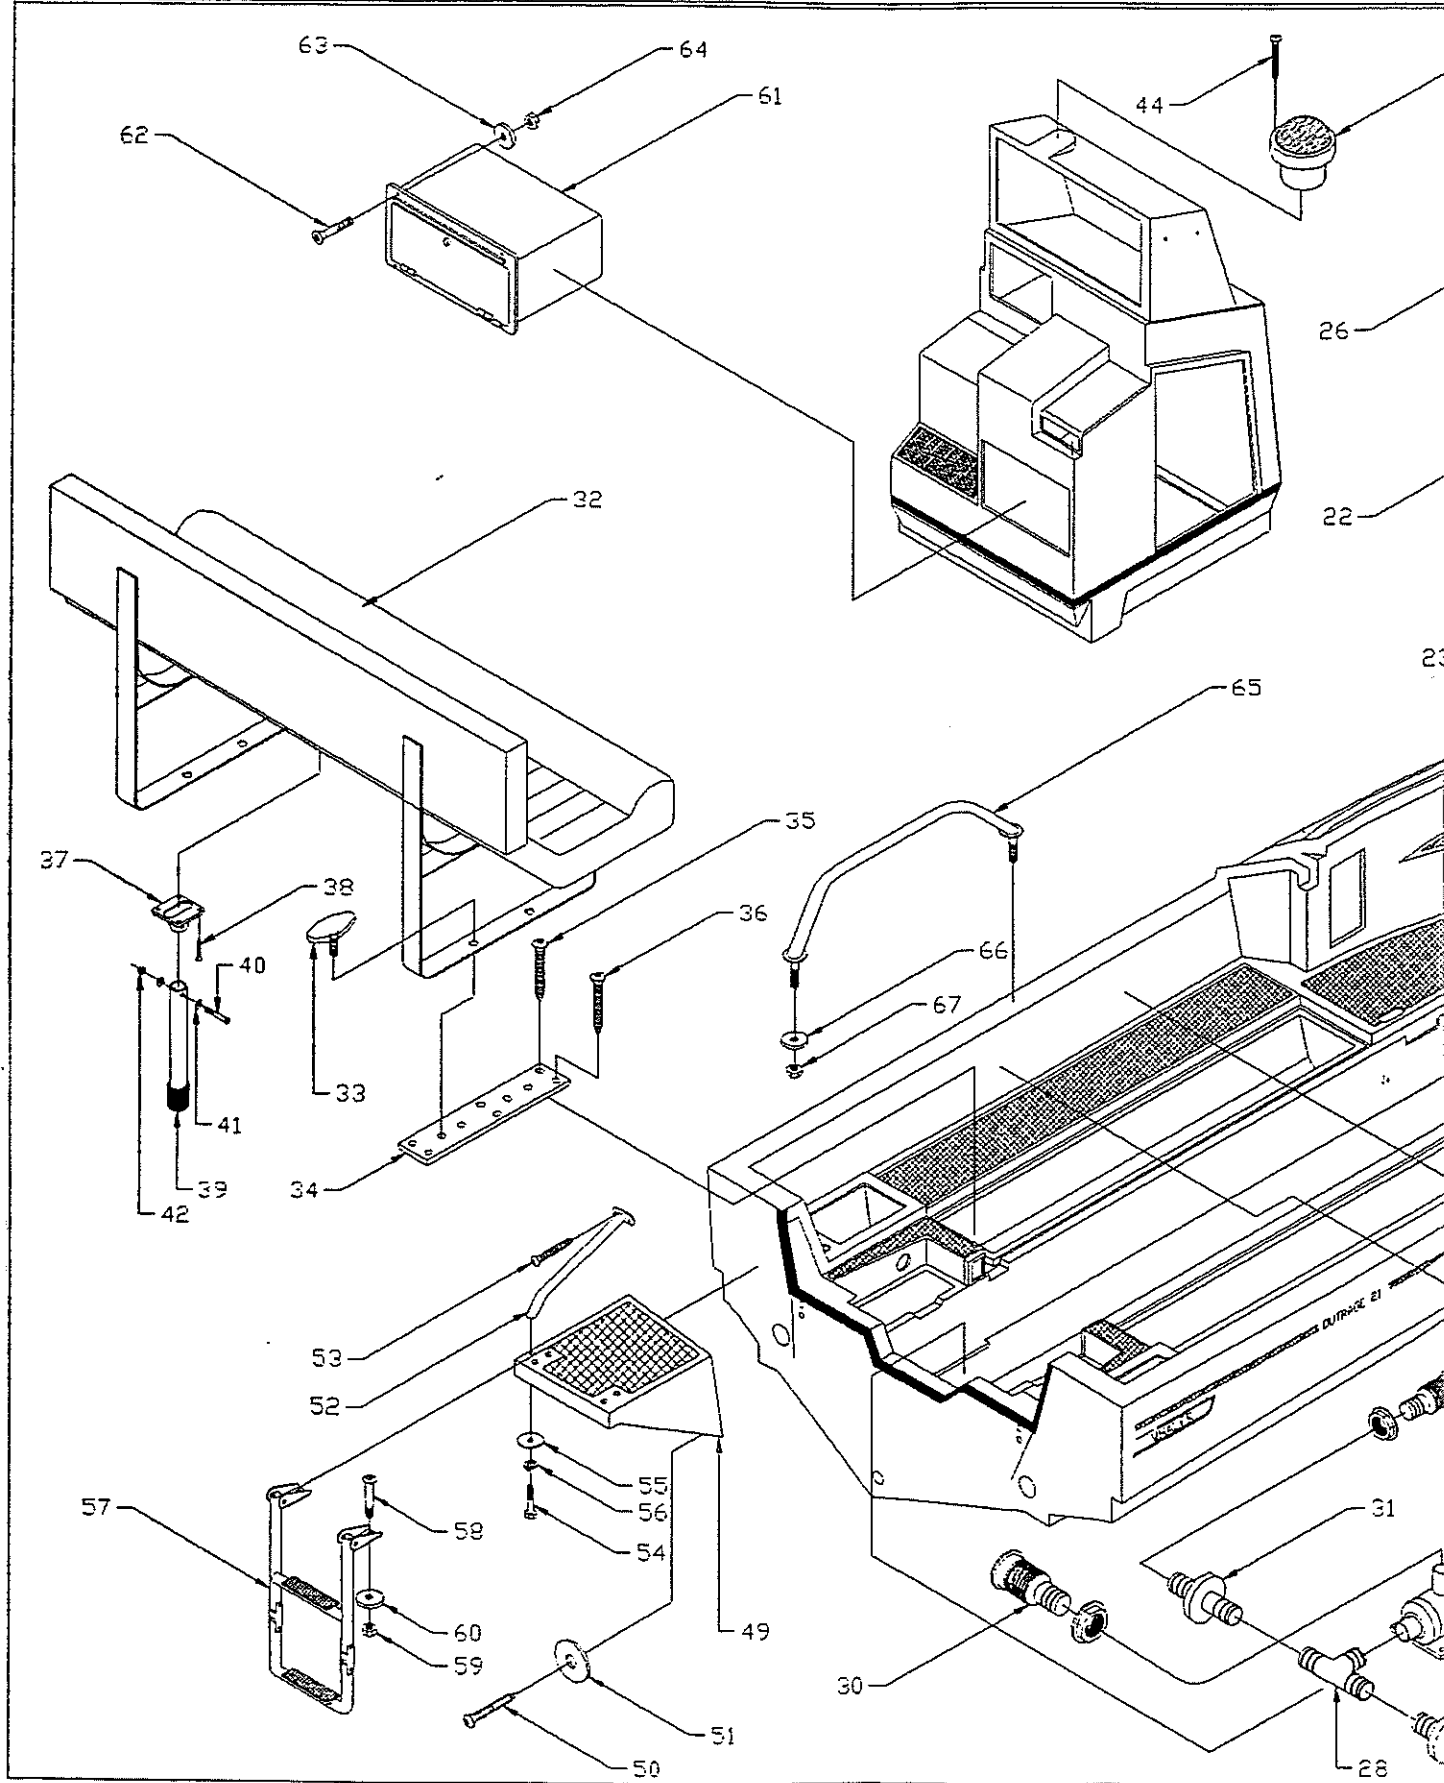

Det	P/N	Qty	Desc	Det	P/N	Qty	Desc
1	22-G424-50	1	Console W/Base	52	12-G741-00	1	Pencil Strip,Console
2	82-9347-00	12	SCR,THSMS #14x1-1/2 SS/CP	62-G931-00	1	Pencil Strip,Console,9-1/2"Teak	
3	82-E818-00	12	WSHR,FEND 1/4x1-1/4(316 SS)	62-G931-01	1	Pencil Strip,Console,15"Teak	
4	12-G416-00	1	Windshield,Console	53	82-9421-00	7	SCR,THSMS #6x1-1/4 SS/CP
5	82-1385-00	8	Nut,Welt #G-1032	54	36-G739-00	1	Panel,INST,Blank
6	82-0028-00	8	WSHR,FHSH #10 SS	12-H885-00	1	Panel,DMC,SGL,PreRig	
7	82-0176-00	8	SCR,FHMS 10-32x1-1/4 SS/CP	12-H883-00	1	Panel,DMC,Dual,PreRig	
8	12-E671-00	2	Vent,Lkr,3-1/4"CRPL.BR	12-H886-00	1	Panel,Merc.SGL,PreRig	
9	82-2322-00	8	RVT,POP 1/8x3/8 Grip AL	12-H884-00	1	Panel,Merc.Dual,PreRig	
10	12-G885-00	2	Tunnel Collar,WHT	12-H907-00	1	Panel,PreRig,Yam,SGL	
11	82-0735-00	8	SCR,THSMS #8x1/2 SS/CP	12-H906-00	1	Panel,PreRig,Yam,Dual	
12	12-H016-00	2	Hinge,Lift-Off,RH,Female	55	82-G394-00	6	SCR,THSMS #6x1/2 SS/CP
13	82-0939-00	4	SCR,THMS 10-24x3/4 SS/CP	56	12-G727-00	4	Rod-Holder,PVC,Grey
14	82-0028-00	4	WSHR,FNSH #10 SS	57	12-G645-00	4	Cap,Rod Holder Drain
15	12-1020-00	1	Fender Hook,SS	58	43-C109-00	10'	Bennett HYD Tube
16	82-0735-00	2	SCR,THSMS #8x1/2 SS/CP	59	12-G259-01	1	Drain,1",Impact BLK
17	12-0658-00	1	Strop,Eye,Perko	60	82-7231-00	4	SCR,THSMS #10x2-1/2 SS/CP
18	82-0735-00	2	SCR,THSMS #8x1/2 SS/CP	61	82-0028-00	4	WSHR,FNSH #10 SS
19	12-H338-00	1	Cord,Shock,23",Loop	62	72-G431-00	1	Rail,Console
20	12-G729-00	1	Cover,Chart Flat	63	82-H614-00	12	SCR,PHMS 1/4-20x1 SS/CP
21	82-0939-00	4	SCR,THMS 10-24x3/4 SS/CP	64	82-E818-00	12	WSHR,FEND1/4x1-1/4(316 SS)
22	82-0028-00	4	WSHR,FNSH #10 SS	65	82-1509-00	12	Nut,Lock 1/4-20 SS/CP
23	12-H004-00	1	Latch,Flex Draw,Small	66	82-3138-00	3	SCR,PHSMS #14x1 SS/CP
24	82-3264-00	1	SCR,PHMS 4-40x1-1/2 SS	67	12-H342-00	1	Bumper,W/Recess,Blk
25	82-2328-00	1	Nut,Lock 4-40 SS	68	82-0172-00	1	SCR,PHMS 10-24x3/4 SS/CP
26	82-1214-00	2	SCR,PHSMS #4x3/4 SS	69	36-H615-00	1	Light,ALL-RD,15",Vert-Mt.
27	12-E368-00	2	Holder,Drink,Vert;FLDG;Blk	70	82-0172-00	2	SCR,PHMS 10-24x3/4 SS/CP
28	82-0098-00	4	SCR,THSMS #8x5/8 SS/CP				
29	43-E505-00	13.5'	Trim,Console,16"SL				OPTION:FRESHWATER SHOWER
30	82-G015-00	25	RVT,POP 3/16x1 Blk.PLST	71	12-G825-00	1	Tank,Water,15GAL
31	12-G826-00	1	Tread,Console Footrest	72	82-0917-00	4	WSHR,FEND 13/64IDx10D SS
32	36-G428-00	1	Panel,Switch	73	82-0742-00	2	SCR,THSMS #10x1 SS/CP
33	82-G394-00	4	SCR,THSMS #6x1/2 SS/CP	74	82-G937-00	2	SCR,THSMS #10x3/4 SS/CP
34	36-G427-00	1	Harness,Hull	75	43-0162-00	10'	Strap,Nylon Web,1"
35	36-E997-00	2	Light,Recessed,Frst Lens	76	12-E225-00	1	Fill,"Water",1-1/2 SS
36	82-0927-00	8	SCR,FHMS #6x1/2 SS/CP	77	82-1049-00	3	SCR,THSMS #10x3/4 SS/CP
37	12-9727-00	1	Light,Dome,WHT,EXT	78	12-4955-00	1	ADPT,1-1/2MPTx1-1/2Barb
38	82-0735-00	2	SCR,THSMS #8x1/2 SS/CP	79	12-G093-00	1	ADPT,1/2MPTx5/8Barb,PLST
39	12-G925-00	1	Helm,Tilt,No-FB,SH91526	80	12-E279-00	1	Drain,FL,Impact,W/Barb,5/8
	12-G955-00	1	Helm,Seastar I,Tilt	81	12-5869-00	1	Pump,Water,2.5GPM
40	12-G313-00	1	Cable,STRG,17'NFB	82	82-0742-00	3	SCR,THSMS #10x1 SS/CP
	12-7880-00	PR	Hose,Hydraulic,14'	83	12-5984-00	2	Elbow,ST.1/2Fx1/2M,WTR.Tube
	12-5696-00	PR	Hose,Hydraulic,4'	84	12-5981-00	4SET	Nut/Ring/Cone Set,1/2"
	12-4403-04	1	CYL,D/B,Front MT.	85	12-9769-00	1	Elbow,1/2MPTx1/2MPT
	12-1275-00	2	FTG,Bulkhead,QTR.Tank,Br.	86	12-G391-00	1	Shower,Deck#NY0813-DR
	12-6489-00	4	FTG,HYD.Hose,90",3/8-1/4	87	12-G391-01	1	ADPT.1/2MPTx3/8BSP,Brass
41	12-G925-01	1	Tilt Mech,N/F Cable STRG				
42	12-G926-00	1	Wheel,STRG,16"x35"SS				
43	12-H437-00	1	Emblem,BW,STRG.WHL Cap				
44	12-G415-00	1	Door,Console ACCS. Port				
	62-G929-00	1	Door,Console ACCS.Teak,Port				
45	12-G415-01	1	Door,Console ACCS. STBD				
	62-G929-01	1	Door,Console ACCS.Teak,STBD				
46	82-0164-00	28	WSHR,FL #10 (316 SS)				
47	82-1143-00	28	Nut,Lock 10-24 SS/CP				
48	82-0082-00	28	SCR,THMS 10-24x1 SS/CP				
49	12-G763-00	1	Insert,Elect.Box				
	12-G414-00	1	Door,Elect.Box				
	62-G930-00	1	Door,Elect.Box,Teak				
50	82-9427-00	12	SCR,THSMS #10x1-1/2 SS/CP				
51	12-G740-00	1	Keeper,Chart Flat				
	62-G931-02	1	Pencil STP,2-1/2"Teak