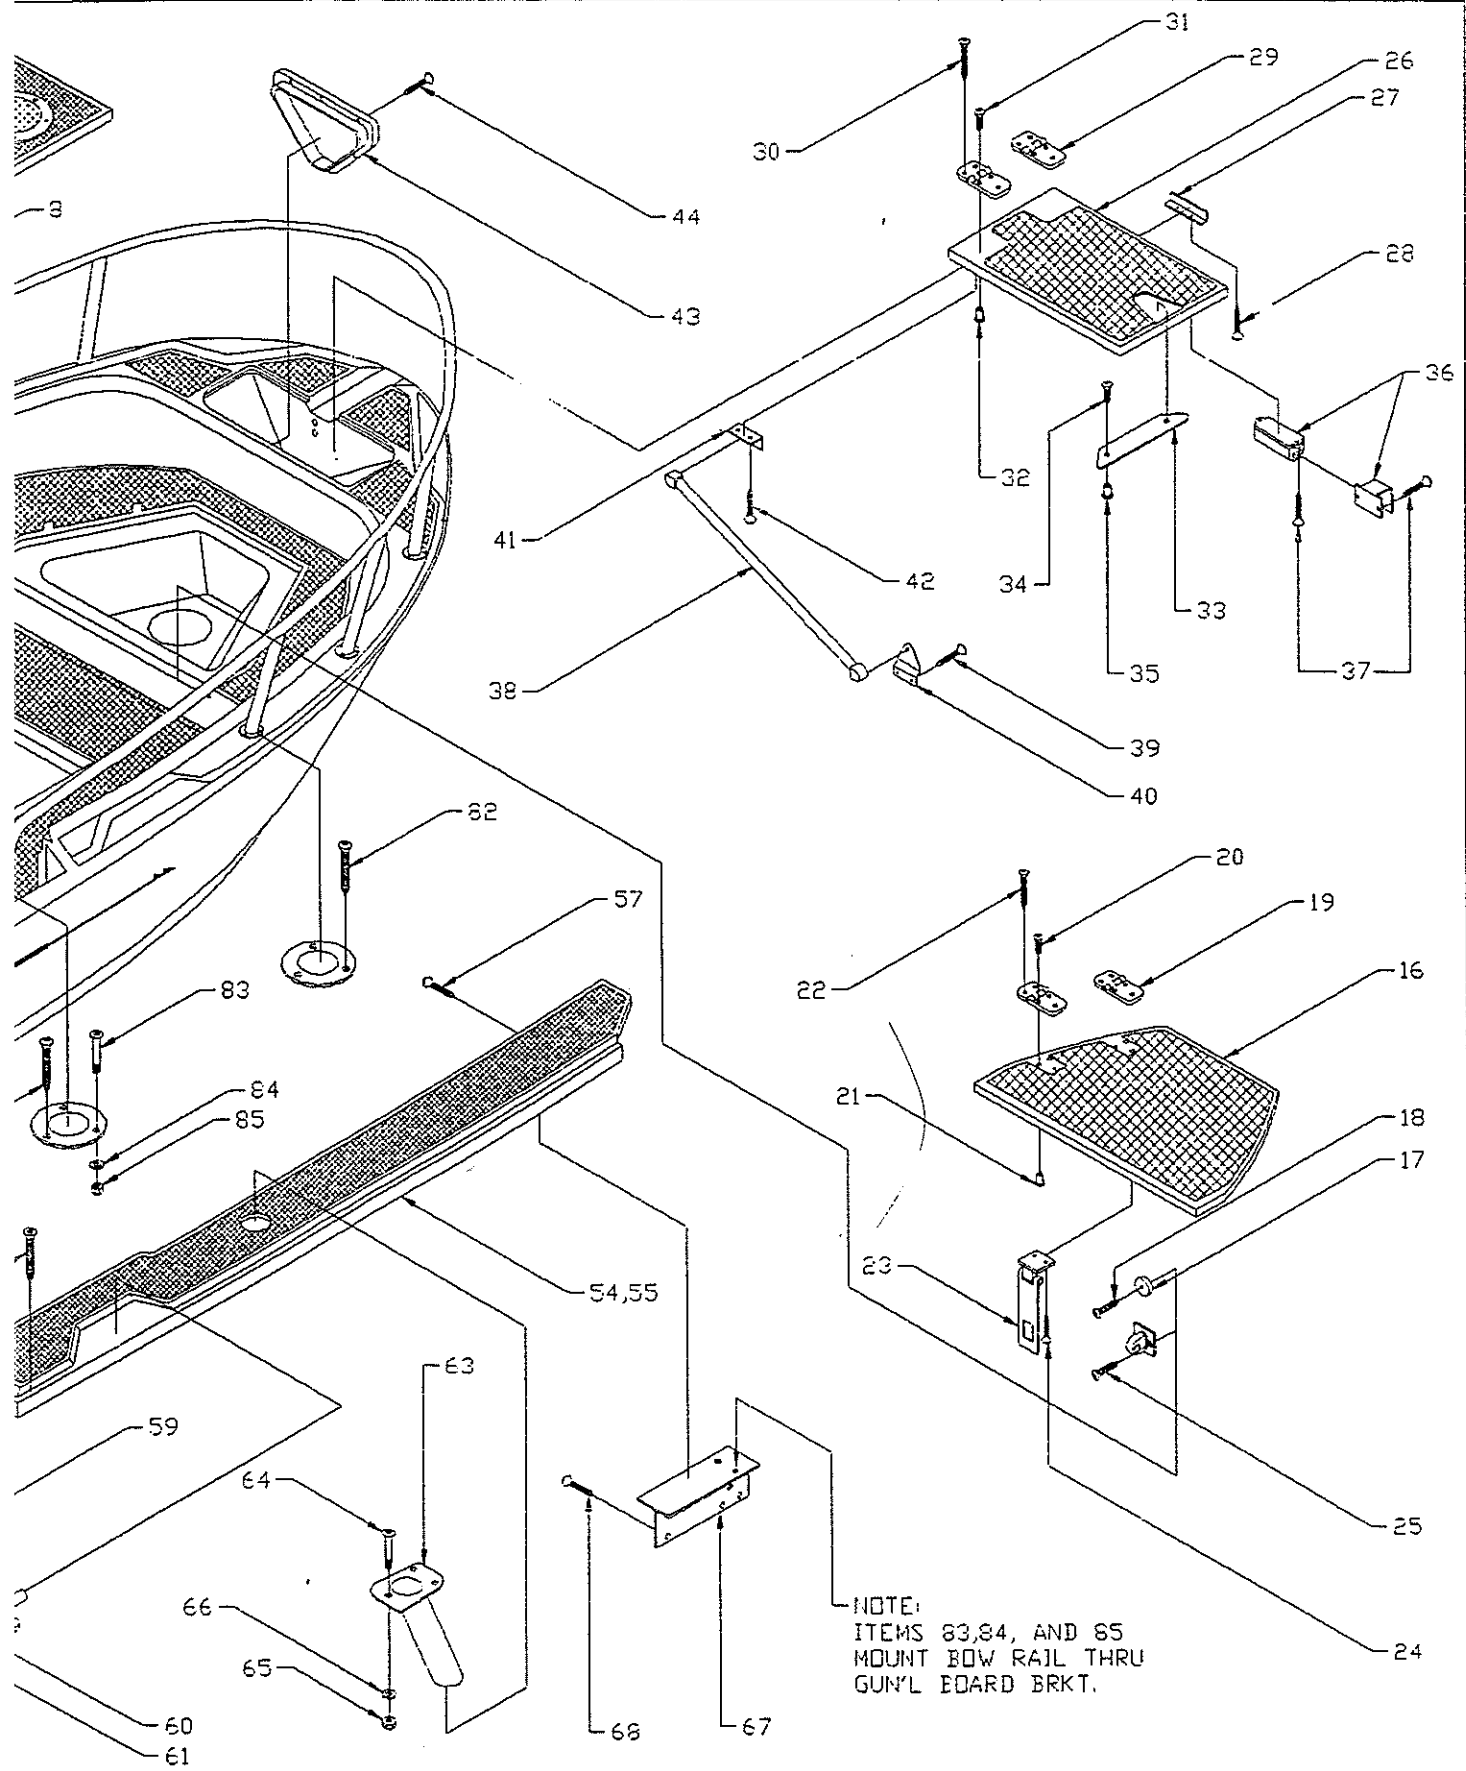

PARTS LIST: 21' OUTRAGE

Det	P/N	Qty	Desc
1	12-G375-00	1	U-Bolt,1/2x4-3/4 SS
2	12-0178-00	1	Nut,1/2 Lifting Eye,CHRM
3	82-H131-00	1	Nut,Acorn 1/2-13 SS
4	12-H134-00	2	U-Bolt,1/2x5-3/16 SS
5	82-H131-00	4	Nut,Acorn 1/2-13 SS
6	12-J133-00	2	Scupper,Thru-Trans,Perko
7	12-G742-00	2	Scupper Grate,Grey
8	82-G670-00	8	SCR,THSMS #10x1-1/2 SS/CP
9	12-E629-00	1	Drain,Flush,Impact,5/8 WHT
10	12-E617-00	2	Thru-Hull,PVC,Press Fit
11	12-E617-01	2	Nut,Retaining,Thru-Hull,PVC
12	12-E629-00	1	Drain,Flush,Impact,5/8 WHT
13	12-J133-00	2	Scupper,Thru-Trans,Perko
14	12-E617-00	2	Thru-Hull,PVC,Press Fit
15	12-E617-01	2	Nut,Retaining,Thru-Hull,PVC
16	12-0181-00	3	Plug,Drain,Fits 1"Tube
17	12-1608-00	2	Clamshell,Vent,2x2
18	82-0683-00	6	SCR,DHSMS #6x1/2 SS/CP
19	12-G259-00	4	Drain,1"Impact Blk.
20	12-H484-00	2	Plug,3/4 Cam Action
21	12-J167-00	1	Drain,T-Hull W/Plug,3-1/2"Long
22	12-G417-00	1	Tank,Fuel,122 Gal
23	12-G738-00	12	Pad,Fuel TK,2x9-3/4x1/4 Neo
24	12-B092-00	4	Pad,BRKT,Aux Fuel,2x6
25	12-9630-00	4	BRKT,Aux,Fuel,1/4x2x2x6
26	82-9347-00	8	SCR,THSMS #14x1-1/2 SS/CP
27	12-3640-00	1	Fill,Fuel,1-1/2"(Gas)SS
28	82-0082-00	1	SCR,DHMS 10-24x1 SS/CP
29	82-0164-00	1	WSHR,FL #10 (316 SS)
30	82-1143-00	1	Nut,Lock 10-24 SS/CP
31	82-1049-00	2	SCR,DHSMS #10x3/4 SS/CP
32	12-G314-01	1	Plate,ACS,5"BW Logo,Grey
33	82-0337-00	6	RVT,POP 3/16x5/8 Grip
34	12-2989-00	1	Vent,Gas,Thru-Hull 90*
35	12-0905-00	5	Cleat,8" Heavy Duty SS
36	82-2029-00	20	SCR,FHMS 1/4-20x1 SS/CP
37	82-0352-00	8	WSHR,FL 1/4 (316 SS)
38	82-1509-00	8	Nut,Lock 1/4-20 SS/CP
39	12-G462-00	1	CVR,Pour Hole,10-1/4 WHT
40	12-G884-01	1	Box,Fire Ext,Short,Grey
41	82-0098-00	6	SCR,THSMS #8x5/8 SS/CP
42	12-8002-00	2	Battery Box,Blk. 85AMP
43	12-H816-00	2	Buckle,Side-Release
44	43-0162-00	8'	Strap,Nylon Web,1"
45	12-3541-00	4	Deck Bracket
46	82-0099-00	8	SCR,DHSMS #10x1 SS/CP
47	12-J255-00	1	Pump,Bilge,Attwood 1250 GPH
48	82-0098-00	3	SCR,THSMS #8x5/8 SS/CP
49	12-G102-00	1	Switch,Float,Sure-Bail
50	36-H363-00	PR	Light,Nav,Horiz.Mount
51	82-5348-00	6	SCR,FHMS #4x1 SS/CP
52	36-H471-00	1	Light,Stern,Plug-In,24" Perko
53	82-9421-00	3	SCR,DHSMS #6x1-1/4 SS/CP
54	12-B328-00	2PR	Clip,Pole Stor,Blk
55	82-G670-00	4	SCR,THSMS #10x1-1/2 SS/CP
56	12-G903-00	2	Rub-Rail,24',Blk,#476R
	12-4354-00	2	Rub-Rail,Coml.Duty,28'Blk,PVC
57	12-G904-00	1	Vinyl,Flex,Blk,48',#4261F
	12-4480-00	1	Insert,Coml.Duty Rub-Rail
58	82-0599-00	150	RVT,Pop 3/16x3/4 Grip,Blk
	82-3126-00	150	Com.R-R:SCR,PHSMS #10x1-1/2
59	12-H030-00	1	End-Cap,Port
	12-H031-00	1	End-Cap,Com.R-R,Port
60	12-H030-01	1	End-Cap,STBD
	12-H031-01	1	End-Cap,Com.R-R,STBD
61	82-0099-00	4	SCR,DHSMS #10x1 SS/CP
62	43-G111-00	6.5'	Trim,RGD.VYL,Blk,TWV-3604
63	12-G890-00	1	Trim,Low Trans,Blk
64	82-G937-00	18	SCR,THSMS #10x3/4 SS/CP
65	12-H051-00	1	Cap,Rub-Rail
66	82-3723-00	2	SCR,DHSMS #10x1-3/4 SS/CP
67	12-G913-00	1	Chafe Plate,Bow,SS
68	82-0611-00	4	SCR,FHMS 1/4-20x1-1/2 SS/CP
69	12-G861-00	2	Decal,Outrage,Dk.Grey
70	12-H703-00	1	Decal,Harpoon,Port,Fire Red
	12-H703-02	1	Decal,Harpoon,Port,C.Dk.Blue
	12-H703-06	1	Decal,Harpoon,Port,Dk.Green
71	12-H703-01	1	Decal,Harpoon,STBD,Fire Red
	12-H703-03	1	Decal,Harpoon,STBD,C.Dk.Blue
	12-H703-07	1	Decal,Harpoon,STBD,Dk.Green
72	12-H750-00	Set	Decal,BW Logo,28" Fire Red
	12-H750-01	Set	Decal,BW Logo,28" C.Dk.Blue
	12-H750-03	Set	Decal,BW Logo,28" Dk.Green
73	43-J265-03	26'	Tape,1"Fire Red W/Pin Stp.
	43-J265-04	26'	Tape,1"C.Dk.Blue W/Pin Stp.
	43-J265-05	26'	Tape,1"Dk.Green W/Pin Stp.
74	12-G861-01	2	Decal,21,Fire Red
	12-G861-05	2	Decal,21,C.Dk.Blue
	12-G861-12	2	Decal,21,Dk.Green
CONSOLE DECALS.			
	12-H311-00	2	Decal,Fish,Fire Red
	12-H311-02	2	Decal,Fish,Dk.Blue
	12-H311-03	2	Decal,Fish,Dk.Green
	12-H310-00	2	Decal,OUTRAGE,4",Dk.Grey