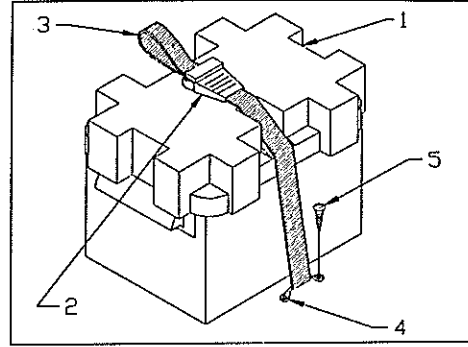

PART LIST: 13' STANDARD/OPTIONS:NAV LIGHTS,BAT BOX,SIDE RAILS

Det.	P/N	Qty.	Desc	Det.	P/N	Qty.	Desc
1	12-8002-00	1	Battery Box,Black,85AMP	12	82-0099-00	4	SCR,DHSMS #10x1 SS/CP
2	12-H816-00	1	Buckle,Side-Release,Nexus	13	72-H521-00	1	Rail,Side,Port
3	43-0162-00	4FT	Strap,Nylon Web,1'	14	82-3126-00	9	SCR,PHSMS #10x1-1/2 SS/CP
4	12-3541-00	2	Deck Bracket	15	72-H521-01	1	Rail,Side,STBD
5	82-0099-00	4	SCR,DHSMS #10x1 SS/CP	16	82-3126-00	9	SCR,PHSMS #10x1-1/2 SS/CP
6	36-H600-00	1	Harness,Nav. Light,Classics	17	12-1608-00	1	Clamshell Vent
7	12-0084-00	1	Light,Bow,Perko,#5999	18	82-0389-00	3	SCR,#6x3/4
8	82-H820-00	2	SCR,PHSMS #6x1 Phil	19	36-H601-00	1	Panel,SW,Nav. Light
9	12-1599-03	1	Light,Stern,36"x3/4"OD SS	20	82-9606-00	4	SCR,FHMS 6-32x1 SS/CP
10	12-0079-04	1	Base,Stern Light,Upper	21	82-0615-00	4	WSHR,FL #6 (316SS)
11	12-0079-05	1	Base,Stern Light,Lower	22	82-1453-00	4	Nut,Lock 6-32 SS/CP