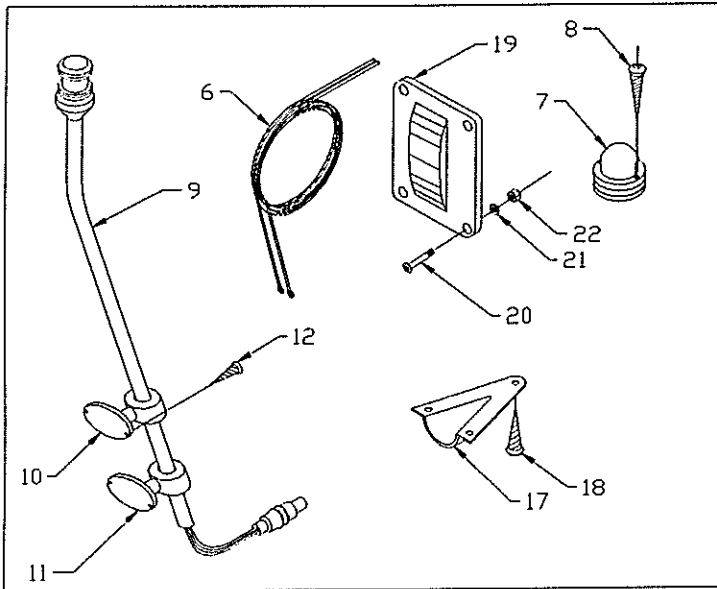

PART LIST: 13' STANDARD: CONSOLE

Det.	P/N	Qty.	Desc
16	22-2960-13	1	Console
17	43-0334-00	6.5FT	Trim,Edge,Blk#1350 B-2x3/8
18	12-C772-TN	PR	Cleat,Console
19	82-1093-00	12	SCR,FHMS #14x1-1/2 SS/CP
20	82-G670-00	6	SCR,THSMS #10x1-1/2 SS/CP
21	12-G159-00	1	Helm Unit,NFB#SH4910 TELE.
22	12-3490-00	1	Bezel,20*MNT,BLK
23	12-G606-02	1	Cable,STRG,10-1/2"NFB
24	12-H603-00	1	Wheel,STRG,15-1/2",5Spk,SS
25	12-H437-00	1	Emblem,BW STRG WHL Cap