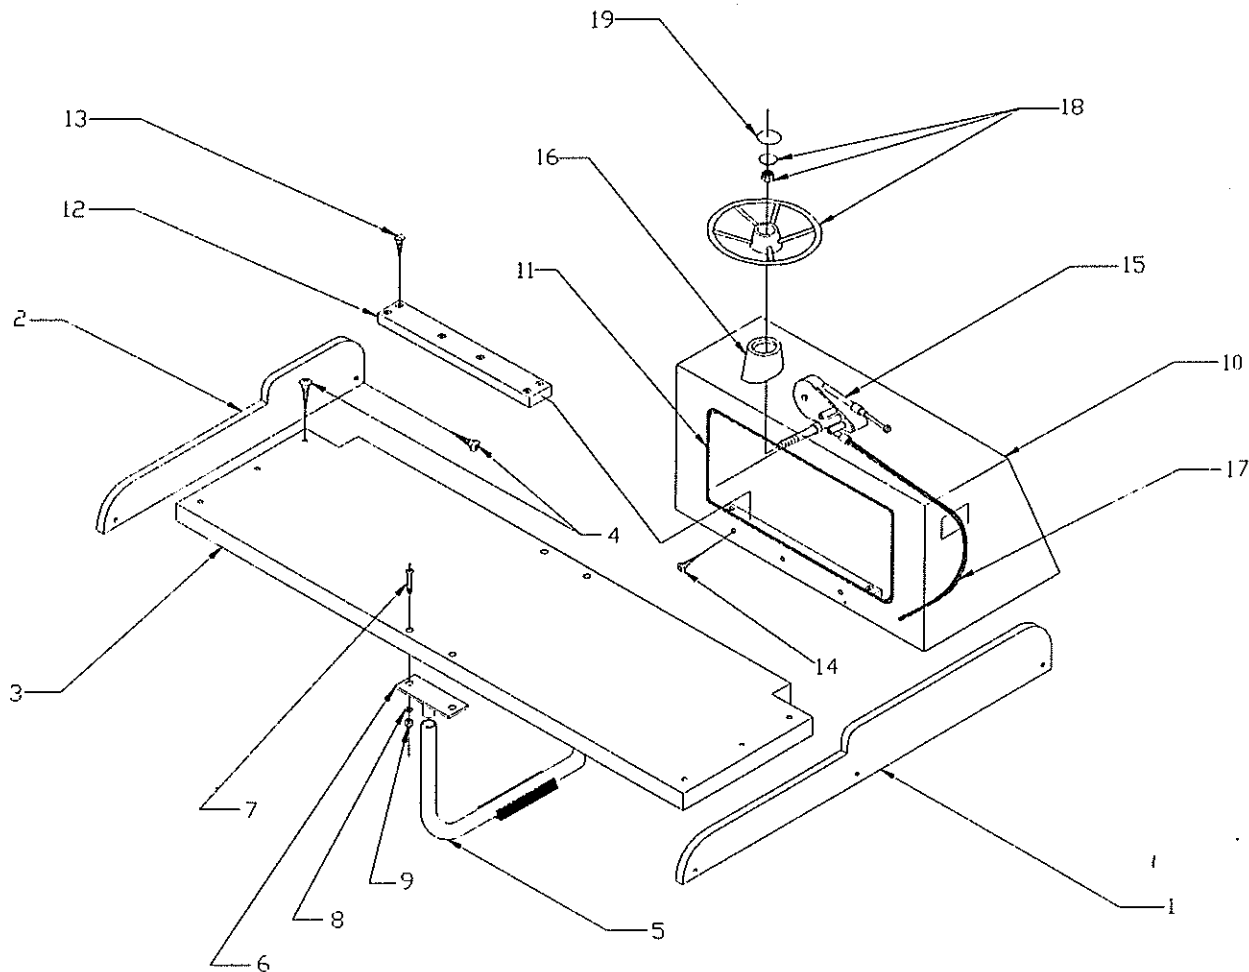

PART LIST: 13' BASE/BAREHULL

Det.	P/N	Qty	Desc.	Det.	P/N	Qty	Desc.
1	12-0016-00	1	Stud,3/8x3-1/32	20	82-0939-00	6	SCR,DHMS 10-24x3/4
2	12-5574-00	2	Pin,Norman,CHRM	21	82-0099-00	4	SCR,DHMS #10x1
3	12-0178-00	1	Nut,1/2,Lifting Eye,CHRM	22	12-H326-00	4	Bumpers
4	12-2550-00	1	Bow/Ski Eye,Head,CHRM	23	12-A097-00	1	CVR,Pour Hole,Tan
5	12-2550-01	1	Eye Shank,6-5/8	12-A097-01	1	CVR,Pour Hole,WHT	
6	12-3206-00	2	Eye,Lifting,1/2,CHRM	24	82-0742-00	4	SCR,#10x1,PH Truss
7	12-2550-00	2	Bow,Ski Eye,Head,CHRM	25	12-H632-00	1	Vinyl,Flex,29'6"BLK#128F
8	12-2550-06	2	Eye Shank,3-5/16	26	12-H633-00	1	Vinyl,Rigid,29'6"BLK#418R
9	12-E617-00	1	Thru-Hull,PVC	27	12-H634-00	1	Insert,Flex,29'6"BLK
10	12-E617-01	2	Nut,Retaining	28	82-1361-00	80	RVT,Pop 3/16x5/8
11	12-J020-00	1	Thru-Hull,PVC	29	12-6562-00	2	Anchor,SCR,Plastic
12	12-0181-00	1	Plug,Drain,1 in Tube	30	82-0028-00	2	WSHR,FNSH #10
13	12-E629-00	2	Drain,Flush,Impact	31	82-0099-00	2	SCR,DHMS #10x1
14	43-0350-00	.3FT	Tubing,3/8IDx1/2OD	32	12-H702-00	1	Decal,BW Logo,18" Red
15	22-H556-01	1	CVR,Locker,Bow,TN	12-H702-01	1	Decal,BW Logo,18" Dk. Blue	
16	22-H556-00	1	CVR,Locker,Bow,WHT	12-H702-05	1	Decal,BW Logo,18" Dk. Green	
17	12-0861-00	1	Handle,Flush	33	43-J265-03	22FT	Tape,1",Fire Red w/Pin STP.
18	82-0225-00	4	SCR,DHMS #8x1/2	43-J265-04	22FT	Tape,1",Dk. Blue w/Pin STP.	
19	12-9603-00	PR	Hinge,Door,1-1/2x3	43-J265-05	22FT	Tape,1",Dk. Green w/Pin STP.	
20	82-4086-00	6	Nut,#10-24x3/8,CHRM	34	12-H437-00	1	Emblen,BW STRG. Wheel Cap

PART LIST: 13' STANDARD/SINGLE SEAT

Det.	P/N	Qty.	Desc
1	12-C771-TN	2	Riser,Seat,Tan
2	12-C767-TN	1	Seat,Thwart,Tan
3	82-G670-00	8	SCR,THSMS #10x1-1/2 SS/CP
4	12-J358-00	1	Support,Seat
5	72-0107-00	2	Base,Rail
6	82-0176-00	4	SCR,FHMS 10-32x1-1/4 SS/CP
7	82-0164-00	4	WSHR,FL #10 (316 SS)
8	82-1377-00	4	Nut,Lock 10-32 SS