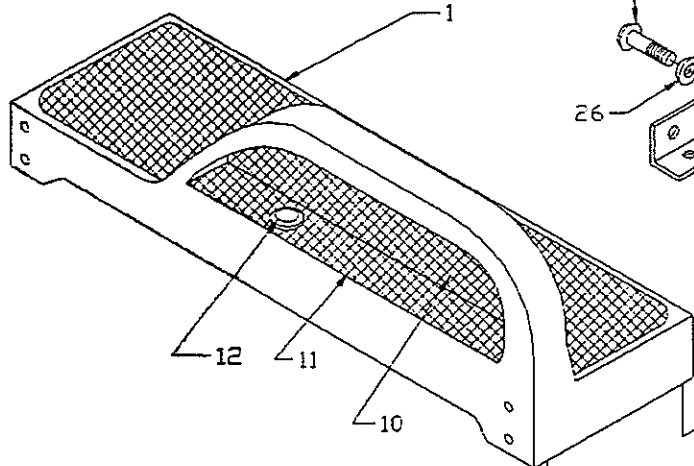

BOSTON
WHALER

13' GLS

PARTS LIST 13' GLS

Det	P/N	Qty	Desc
1	22-H516-13	1	Helm,Bench,WHT
	22-H516-T1	1	Helm,Bench,Tan
2	12-H602-00	2	BRKT,Port,Helm Seat
3	12-H602-01	2	BRKT,STBD,Helm Seat
4	82-0939-00	6	SCR,DHMS 10-24x3/4 SS/CP
5	82-0028-00	8	WSHR,FNSH #10 SS
6	82-0164-00	8	WSHR,FL #10 (316 SS)
7	82-1143-00	8	Nut,Lock 10-24 SS/CP
8	82-0742-00	20	SCR,THSMS #10x1 SS/CP
9	82-0198-01	2	SCR,DHMS 10-24x1-1/2 SS/CP
10	12-H655-00	1	Liner,Vert,Stor. Compt.
11	12-H655-01	1	Liner,Horz,Stor. Compt.
12	12-G259-00	1	Drain,1" Impact w/out BARB
13	22-H512-00	1	Forward Bench,WHT
	22-H512-01	1	Forward Bench,Tan
14	12-9184-00	4	Fastener,w/Knob,Perko
15	82-G451-00	8	SGR,FHSMS #8x1-1/4 SS
16	82-0616-00	8	SCR,DHMS 8-32x1 SS/CP
17	82-0625-00	8	WSHR,FL #8 (316 SS)
18	82-1584-00	8	Nut,Lock 3-32 SS/CP
19	82-0105-00	4	Spacer
20	12-H531-00	1	Pouch,Bench Stor. Tan
	12-H531-01	1	Pouch,Bench Stor. Grey
21	12-1020-00	6	Fender Hook SS
22	82-0098-00	12	SCR,THSMS #8x5/8 SS/CP
23	22-H514-13	1	Console,WHT
	22-H514-T1	1	Console,Tan
24	12-H648-00	1	BRKT,Console Base
25	82-0082-00	2	SCR,DHMS 10-24x1 SS/CP
26	82-0028-00	2	WSHR,FNSH #10 SS
27	82-0164-00	2	WSHR,FL #10 (316 SS)
28	82-1143-00	2	Nut,Lock 10-24 SS/CP
29	82-3760-00	2	SCR,PHSMS #14x1-1/2 SS/CP
30	12-H534-00	1	BRKT,Console Side
31	82-0082-00	1	SCR,DHMS 10-24x1 SS/CP
32	82-0028-00	1	WSHR,FNSH #10 SS
33	82-0164-00	1	WSHR,FL #10 (316 SS)
34	82-1143-00	1	Nut,Lock 10-24 SS/CP
35	82-0742-00	2	SCR,THSMS #10x1 SS/CP
36	12-H604-00	1	Holder,Drink,Super,Beige
	12-H604-01	1	Holder,Drink,Super,BLK
37	12-H702-00	1	Decal,BW Logo 18" Fire Red
38	12-H703-00	1	Decal,Harpoon,Port,Fire Red
39	12-H703-01	1	Decal,Harpoon,STBD,Fire Red
40	43-J265-03	16FT	Tape,1",Fire Red w/Pin Stripe
41	12-H523-00	3	Decal,GLS 13",Fire Red
42	12-G159-00	1	Helm Unit,NFB #SH4910,TELE
43	12-G606-01	1	Cable,STRG,10"NFB,TELE
44	12-3489-00	1	Bezel,90*MNT,BLK,TELE
45	12-H603-00	1	Wheel,STRG,15-1/2",5 Spoke,SS
46	12-H437-00	1	Emblem,BW,STRG Wheel Cap

OPTIONS: 13' GLS

50-J179-00	1	Cushion,Bow,WHT/Grey	50-H526-00	1	Cushion,Helm Bench,Tan
50-J179-01	1	Cushion,Helm Bench,WHT/Grey	50-H527-00	1	Cushion,BR Helm Seat,Tan
50-J186-05	1	Cushion,BR Helm Seat,WHT/GREY	50-H525-00	1	Cushion,FWD Bench,Tan
50-J179-03	1	Cushion,FWD Bench,WHT/Grey	50-H525-01	1	Back Rest,FWD Bench,Tan
50-J179-04	1	Back Rest,FWD Bench	12-2281-00	1	Rod Holder,Rail Mount
52-H855-00	1	Suntop W/BT,Red #4603	12-0088-00	1	Mat,Fuel Tank,Brown
52-H853-00	1	CVR,MRG,W/Reil,Grey	AD#H60000		Nav. Light Kit
52-H854-00	1	CVR,MRG,W/O Reil,Grey			
50-H572-00	1	Cushion,Bow,Tan