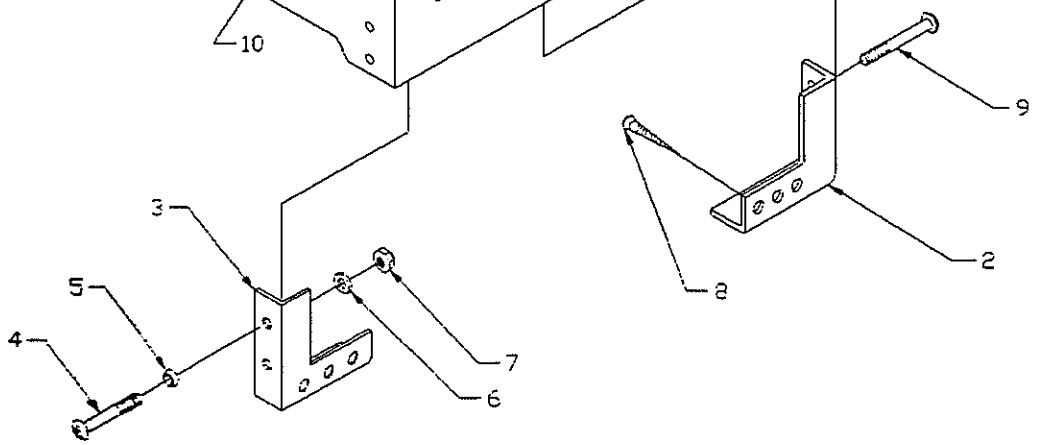

BOSTON
WHALER

13' GLS

PARTS LIST 13' GLS

Det	P/N	Qty	Desc
1	22-H516-13	1	Helm,Bench,WHT
	22-H516-T1	1	Helm,Bench,Tan
2	12-H602-00	2	BRKT,Port,Helm Seat
3	12-H602-01	2	BRKT,STBD,Helm Seat
4	82-0939-00	6	SCR,DHMS 10-24x3/4 SS/CP
5	82-0028-00	8	WSHR,FNSH #10 SS
6	82-0164-00	8	WSHR,FL #10 (316 SS)
7	82-1143-00	8	Nut,Lock 10-24 SS/CP
8	82-0742-00	20	SCR,THSMS #10x1 SS/CP
9	82-0198-01	2	SCR,DHMS 10-24x1-1/2 SS/CP
10	12-H655-00	1	Liner,Vert,Stor. Compt.
11	12-H655-01	1	Liner,Horz,Stor. Compt.
12	12-G259-00	1	Drain,1" Impact w/out BARB
13	22-H512-00	1	Forward Bench,WHT
	22-H512-01	1	Forward Bench,Tan
14	12-9184-00	4	Fastener,w/Knob,Perko
15	82-G451-00	8	SGR,FHSMS #8x1-1/4 SS
16	82-0616-00	8	SCR,DHMS 8-32x1 SS/CP
17	82-0625-00	8	WSHR,FL #8 (316 SS)
18	82-1584-00	8	Nut,Lock 3-32 SS/CP
19	82-0105-00	4	Spacer
20	12-H531-00	1	Pouch,Bench Stor. Tan
	12-H531-01	1	Pouch,Bench Stor. Grey
21	12-1020-00	6	Fender Hook SS
22	82-0098-00	12	SCR,THSMS #8x5/8 SS/CP
23	22-H514-13	1	Console,WHT
	22-H514-T1	1	Console,Tan
24	12-H648-00	1	BRKT,Console Base
25	82-0082-00	2	SCR,DHMS 10-24x1 SS/CP
26	82-0028-00	2	WSHR,FNSH #10 SS
27	82-0164-00	2	WSHR,FL #10 (316 SS)
28	82-1143-00	2	Nut,Lock 10-24 SS/CP
29	82-3760-00	2	SCR,PHSMS #14x1-1/2 SS/CP
30	12-H534-00	1	BRKT,Console Side
31	82-0082-00	1	SCR,DHMS 10-24x1 SS/CP
32	82-0028-00	1	WSHR,FNSH #10 SS
33	82-0164-00	1	WSHR,FL #10 (316 SS)
34	82-1143-00	1	Nut,Lock 10-24 SS/CP
35	82-0742-00	2	SCR,THSMS #10x1 SS/CP
36	12-H604-00	1	Holder,Drink,Super,Beige
	12-H604-01	1	Holder,Drink,Super,BLK
37	12-H702-00	1	Decal,BW Logo 18" Fire Red
38	12-H703-00	1	Decal,Harpoon,Port,Fire Red
39	12-H703-01	1	Decal,Harpoon,STBD,Fire Red
40	43-J265-03	16FT	Tape,1",Fire Red w/Pin Stripe
41	12-H523-00	3	Decal,GLS 13",Fire Red
42	12-G159-00	1	Helm Unit,NFB #SH4910,TELE
43	12-G606-01	1	Cable,STRG,10"NFB,TELE
44	12-3489-00	1	Bezel,90*MNT,BLK,TELE
45	12-H603-00	1	Wheel,STRG,15-1/2",5 Spoke,SS
46	12-H437-00	1	Emblem,BW,STRG Wheel Cap

OPTIONS: 13' GLS

50-J179-00	1	Cushion,Bow,WHT/Grey	50-H526-00	1	Cushion,Helm Bench,Tan
50-J179-01	1	Cushion,Helm Bench,WHT/Grey	50-H527-00	1	Cushion,BR Helm Seat,Tan
50-J186-05	1	Cushion,BR Helm Seat,WHT/GREY	50-H525-00	1	Cushion,FWD Bench,Tan
50-J179-03	1	Cushion,FWD Bench,WHT/Grey	50-H525-01	1	Back Rest,FWD Bench,Tan
50-J179-04	1	Back Rest,FWD Bench	12-2281-00	1	Rod Holder,Rail Mount
52-H855-00	1	Suntop W/BT,Red #4603	12-0088-00	1	Mat,Fuel Tank,Brown
52-H853-00	1	CVR,MRG,W/Reil,Grey	AD#H60000		Nav. Light Kit
52-H854-00	1	CVR,MRG,W/O Reil,Grey			
50-H572-00	1	Cushion,Bow,Tan