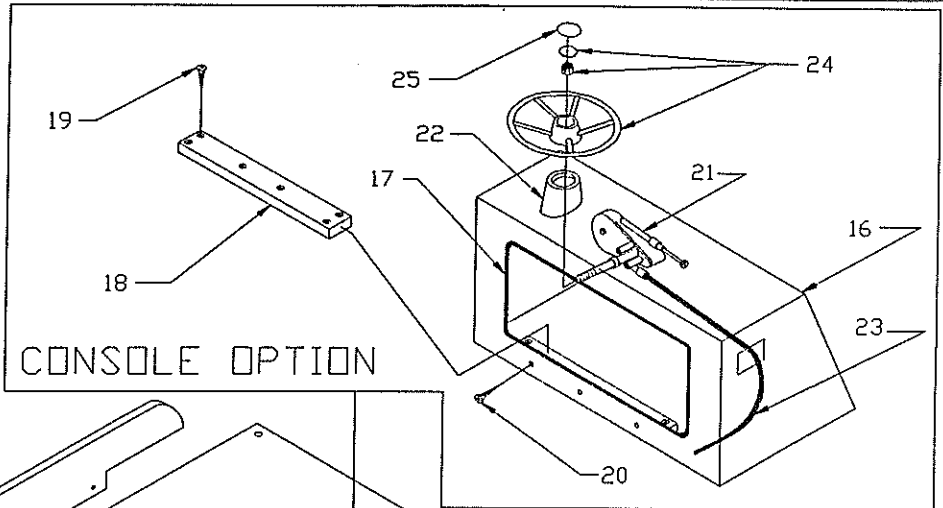

PART LIST: 13' STANDARD/DUAL SEAT

Det.	P/N	Qty.	Desc
1	12-C765-TN	2	Riser,Dual,Seat,Tan
2	12-C767-TN	1	Seat,Thwart,Tan
3	12-C872-TN	1	Seat,Aft
4	82-G670-00	22	SCR,THSMS #10x1-1/2 SS/CP
5	12-J358-00	1	Support,Seat
6	72-0107-00	2	Base,Rail
7	82-0176-00	4	SCR,FHMS 10-32x1-1/4 SS/CP
8	82-0164-00	4	WSHR,FL #10 (316 SS)
9	82-1377-00	4	Nut,Lock 10-32 SS
10	43-0109-00	8in	Tube,Support,Seat,7/8x.049
11	72-0107-00	2	Base,Rail
12	82-0176-00	2	SCR,FHMS 10-32x1-1/4 SS/CP
13	82-0164-00	2	WSHR,FL #10 (316 SS)
14	82-1377-00	2	Nut,Lock 10-32 SS
15	82-0099-00	2	SCR,PH OVAL #10x1 "A" SS/CP

PART LIST: 13' STANDARD: CONSOLE

Det.	P/N	Qty.	Desc
16	22-2960-13	1	Console
17	43-0334-00	6.5FT	Trim,Edge,Blk#1350 B-2x3/8
18	12-C772-TN	PR	Cleat,Console
19	82-1093-00	12	SCR,FHMS #14x1-1/2 SS/CP
20	82-G670-00	6	SCR,THSMS #10x1-1/2 SS/CP
21	12-G159-00	1	Helm Unit,NFB#SH4910 TELE.
22	12-3490-00	1	Bezel,20*MNT,BLK
23	12-G606-02	1	Cable,STRG,10-1/2"NFB
24	12-H603-00	1	Wheel,STRG,15-1/2",5Spk,SS
25	12-H437-00	1	Emblem,BW STRG WHL Cap