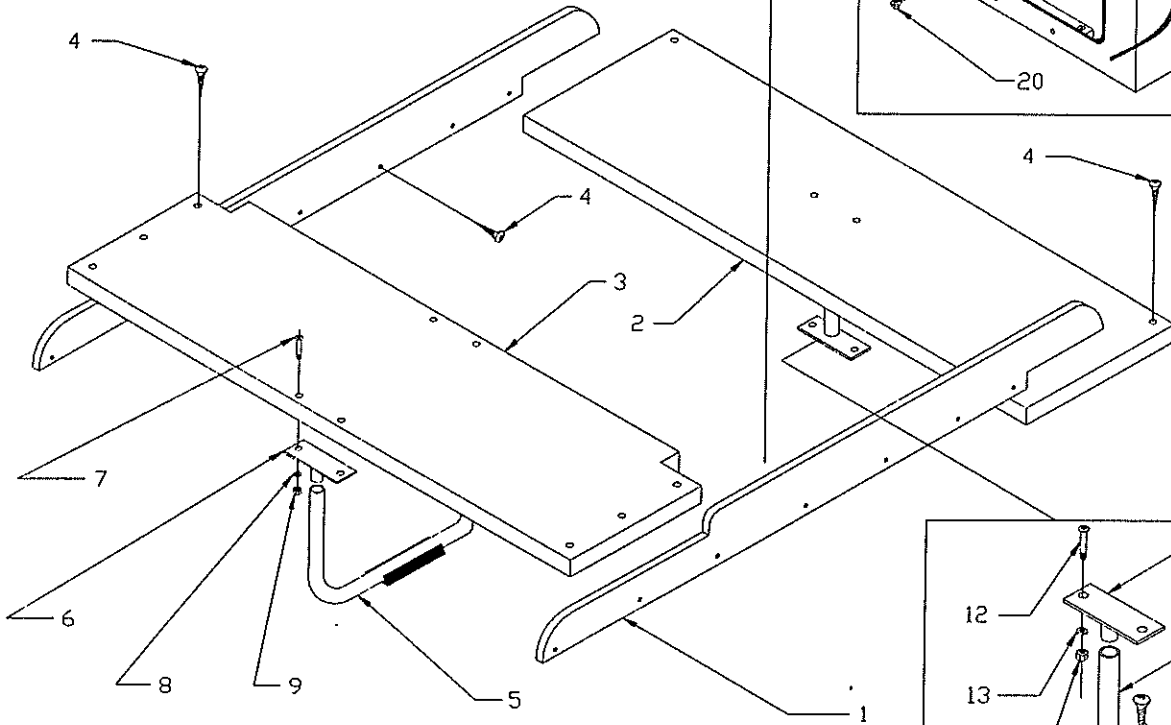

CONSOLE OPTION

DUAL SEAT OPTION