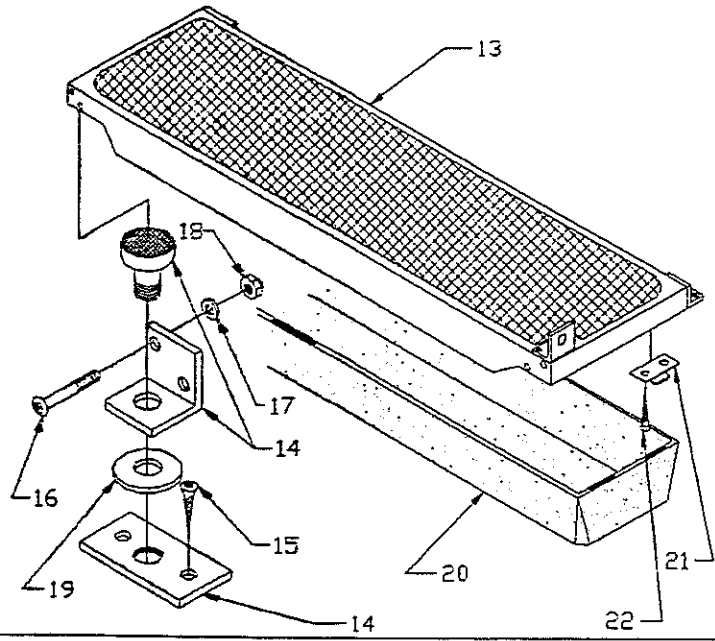

BOSTON
WHALER

13' GLS

PARTS LIST 13' GLS

Det	P/N	Qty	Desc
1	22-H516-13	1	Helm,Bench,WHT
	22-H516-T1	1	Helm,Bench,Tan
2	12-H602-00	2	BRKT,Port,Helm Seat
3	12-H602-01	2	BRKT,STBD,Helm Seat
4	82-0939-00	6	SCR,DHMS 10-24x3/4 SS/CP
5	82-0028-00	8	WSHR,FNSH #10 SS
6	82-0164-00	8	WSHR,FL #10 (316 SS)
7	82-1143-00	8	Nut,Lock 10-24 SS/CP
8	82-0742-00	20	SCR,THSMS #10x1 SS/CP
9	82-0198-01	2	SCR,DHMS 10-24x1-1/2 SS/CP
10	12-H655-00	1	Liner,Vert,Stor. Compt.
11	12-H655-01	1	Liner,Horz,Stor. Compt.
12	12-G259-00	1	Drain,1" Impact w/out BARB
13	22-H512-00	1	Forward Bench,WHT
	22-H512-01	1	Forward Bench,Tan
14	12-9184-00	4	Fastener,w/Knob,Perko
15	82-G451-00	8	SGR,FHSMS #8x1-1/4 SS
16	82-0616-00	8	SCR,DHMS 8-32x1 SS/CP
17	82-0625-00	8	WSHR,FL #8 (316 SS)
18	82-1584-00	8	Nut,Lock 3-32 SS/CP
19	82-0105-00	4	Spacer
20	12-H531-00	1	Pouch,Bench Stor. Tan
	12-H531-01	1	Pouch,Bench Stor. Grey
21	12-1020-00	6	Fender Hook SS
22	82-0098-00	12	SCR,THSMS #8x5/8 SS/CP
23	22-H514-13	1	Console,WHT
	22-H514-T1	1	Console,Tan
24	12-H648-00	1	BRKT,Console Base
25	82-0082-00	2	SCR,DHMS 10-24x1 SS/CP
26	82-0028-00	2	WSHR,FNSH #10 SS
27	82-0164-00	2	WSHR,FL #10 (316 SS)
28	82-1143-00	2	Nut,Lock 10-24 SS/CP
29	82-3760-00	2	SCR,PHSMS #14x1-1/2 SS/CP
30	12-H534-00	1	BRKT,Console Side
31	82-0082-00	1	SCR,DHMS 10-24x1 SS/CP
32	82-0028-00	1	WSHR,FNSH #10 SS
33	82-0164-00	1	WSHR,FL #10 (316 SS)
34	82-1143-00	1	Nut,Lock 10-24 SS/CP
35	82-0742-00	2	SCR,THSMS #10x1 SS/CP
36	12-H604-00	1	Holder,Drink,Super,Beige
	12-H604-01	1	Holder,Drink,Super,BLK
37	12-H702-00	1	Decal,BW Logo 18" Fire Red
38	12-H703-00	1	Decal,Harpoon,Port,Fire Red
39	12-H703-01	1	Decal,Harpoon,STBD,Fire Red
40	43-J265-03	16FT	Tape,1",Fire Red w/Pin Stripe
41	12-H523-00	3	Decal,GLS 13",Fire Red
42	12-G159-00	1	Helm Unit,NFB #SH4910,TELE
43	12-G606-01	1	Cable,STRG,10"NFB,TELE
44	12-3489-00	1	Bezel,90*MNT,BLK,TELE
45	12-H603-00	1	Wheel,STRG,15-1/2",5 Spoke,SS
46	12-H437-00	1	Emblem,BW,STRG Wheel Cap

OPTIONS: 13' GLS

50-J179-00	1	Cushion,Bow,WHT/Grey	50-H526-00	1	Cushion,Helm Bench,Tan
50-J179-01	1	Cushion,Helm Bench,WHT/Grey	50-H527-00	1	Cushion,BR Helm Seat,Tan
50-J186-05	1	Cushion,BR Helm Seat,WHT/GREY	50-H525-00	1	Cushion,FWD Bench,Tan
50-J179-03	1	Cushion,FWD Bench,WHT/Grey	50-H525-01	1	Back Rest,FWD Bench,Tan
50-J179-04	1	Back Rest,FWD Bench	12-2281-00	1	Rod Holder,Rail Mount
52-H855-00	1	Suntop W/BT,Red #4603	12-0088-00	1	Mat,Fuel Tank,Brown
52-H853-00	1	CVR,MRG,W/Reil,Grey	AD#H60000		Nav. Light Kit
52-H854-00	1	CVR,MRG,W/O Reil,Grey			
50-H572-00	1	Cushion,Bow,Tan