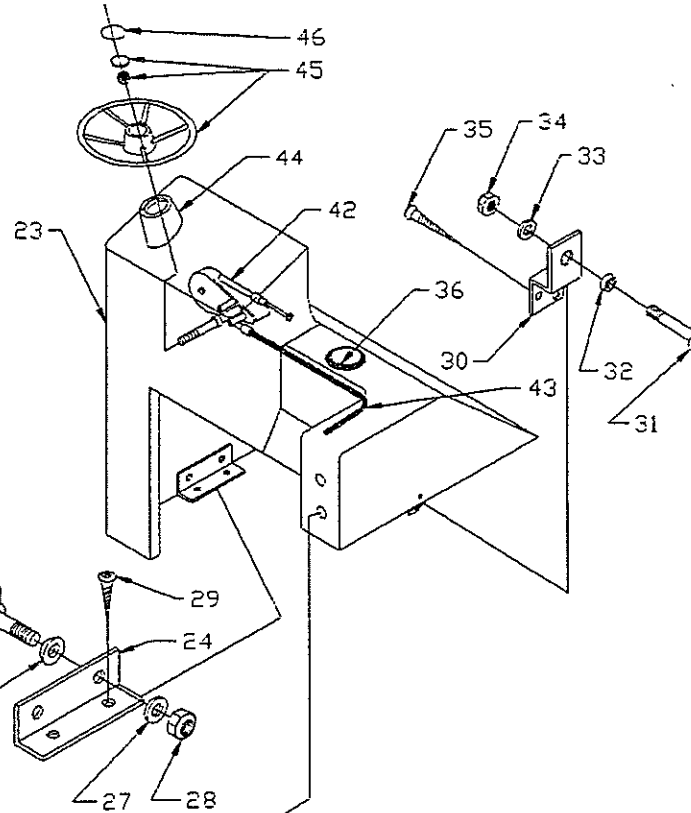

BOSTON
WHALER

13' GLS

PARTS LIST 13' GLS

Det	P/N	Qty	Desc
1	22-H516-13	1	Helm,Bench,WHT
	22-H516-T1	1	Helm,Bench,Tan
2	12-H602-00	2	BRKT,Port,Helm Seat
3	12-H602-01	2	BRKT,STBD,Helm Seat
4	82-0939-00	6	SCR,DHMS 10-24x3/4 SS/CP
5	82-0028-00	8	WSHR,FNSH #10 SS
6	82-0164-00	8	WSHR,FL #10 (316 SS)
7	82-1143-00	8	Nut,Lock 10-24 SS/CP
8	82-0742-00	20	SCR,THSMS #10x1 SS/CP
9	82-0198-01	2	SCR,DHMS 10-24x1-1/2 SS/CP
10	12-H655-00	1	Liner,Vert,Stor. Compt.
11	12-H655-01	1	Liner,Horz,Stor. Compt.
12	12-G259-00	1	Drain,1" Impact w/out BARB
13	22-H512-00	1	Forward Bench,WHT
	22-H512-01	1	Forward Bench,Tan
14	12-9184-00	4	Fastener,w/Knob,Perko
15	82-G451-00	8	SGR,FHSMS #8x1-1/4 SS
16	82-0616-00	8	SCR,DHMS 8-32x1 SS/CP
17	82-0625-00	8	WSHR,FL #8 (316 SS)
18	82-1584-00	8	Nut,Lock 3-32 SS/CP
19	82-0105-00	4	Spacer
20	12-H531-00	1	Pouch,Bench Stor. Tan
	12-H531-01	1	Pouch,Bench Stor. Grey
21	12-1020-00	6	Fender Hook SS
22	82-0098-00	12	SCR,THSMS #8x5/8 SS/CP
23	22-H514-13	1	Console,WHT
	22-H514-T1	1	Console,Tan
24	12-H648-00	1	BRKT,Console Base
25	82-0082-00	2	SCR,DHMS 10-24x1 SS/CP
26	82-0028-00	2	WSHR,FNSH #10 SS
27	82-0164-00	2	WSHR,FL #10 (316 SS)
28	82-1143-00	2	Nut,Lock 10-24 SS/CP
29	82-3760-00	2	SCR,PHSMS #14x1-1/2 SS/CP
30	12-H534-00	1	BRKT,Console Side
31	82-0082-00	1	SCR,DHMS 10-24x1 SS/CP
32	82-0028-00	1	WSHR,FNSH #10 SS
33	82-0164-00	1	WSHR,FL #10 (316 SS)
34	82-1143-00	1	Nut,Lock 10-24 SS/CP
35	82-0742-00	2	SCR,THSMS #10x1 SS/CP
36	12-H604-00	1	Holder,Drink,Super,Beige
	12-H604-01	1	Holder,Drink,Super,BLK
37	12-H702-00	1	Decal,BW Logo 18" Fire Red
38	12-H703-00	1	Decal,Harpoon,Port,Fire Red
39	12-H703-01	1	Decal,Harpoon,STBD,Fire Red
40	43-J265-03	16FT	Tape,1",Fire Red w/Pin Stripe
41	12-H523-00	3	Decal,GLS 13",Fire Red
42	12-G159-00	1	Helm Unit,NFB #SH4910,TELE
43	12-G606-01	1	Cable,STRG,10"NFB,TELE
44	12-3489-00	1	Bezel,90*MNT,BLK,TELE
45	12-H603-00	1	Wheel,STRG,15-1/2",5 Spoke,SS
46	12-H437-00	1	Emblem,BW,STRG Wheel Cap

OPTIONS: 13' GLS

50-J179-00	1	Cushion,Bow,WHT/Grey	50-H526-00	1	Cushion,Helm Bench,Tan
50-J179-01	1	Cushion,Helm Bench,WHT/Grey	50-H527-00	1	Cushion,BR Helm Seat,Tan
50-J186-05	1	Cushion,BR Helm Seat,WHT/GREY	50-H525-00	1	Cushion,FWD Bench,Tan
50-J179-03	1	Cushion,FWD Bench,WHT/Grey	50-H525-01	1	Back Rest,FWD Bench,Tan
50-J179-04	1	Back Rest,FWD Bench	12-2281-00	1	Rod Holder,Rail Mount
52-H855-00	1	Suntop W/BT,Red #4603	12-0088-00	1	Mat,Fuel Tank,Brown
52-H853-00	1	CVR,MRG,W/Reil,Grey	AD#H60000		Nav. Light Kit
52-H854-00	1	CVR,MRG,W/O Reil,Grey			
50-H572-00	1	Cushion,Bow,Tan