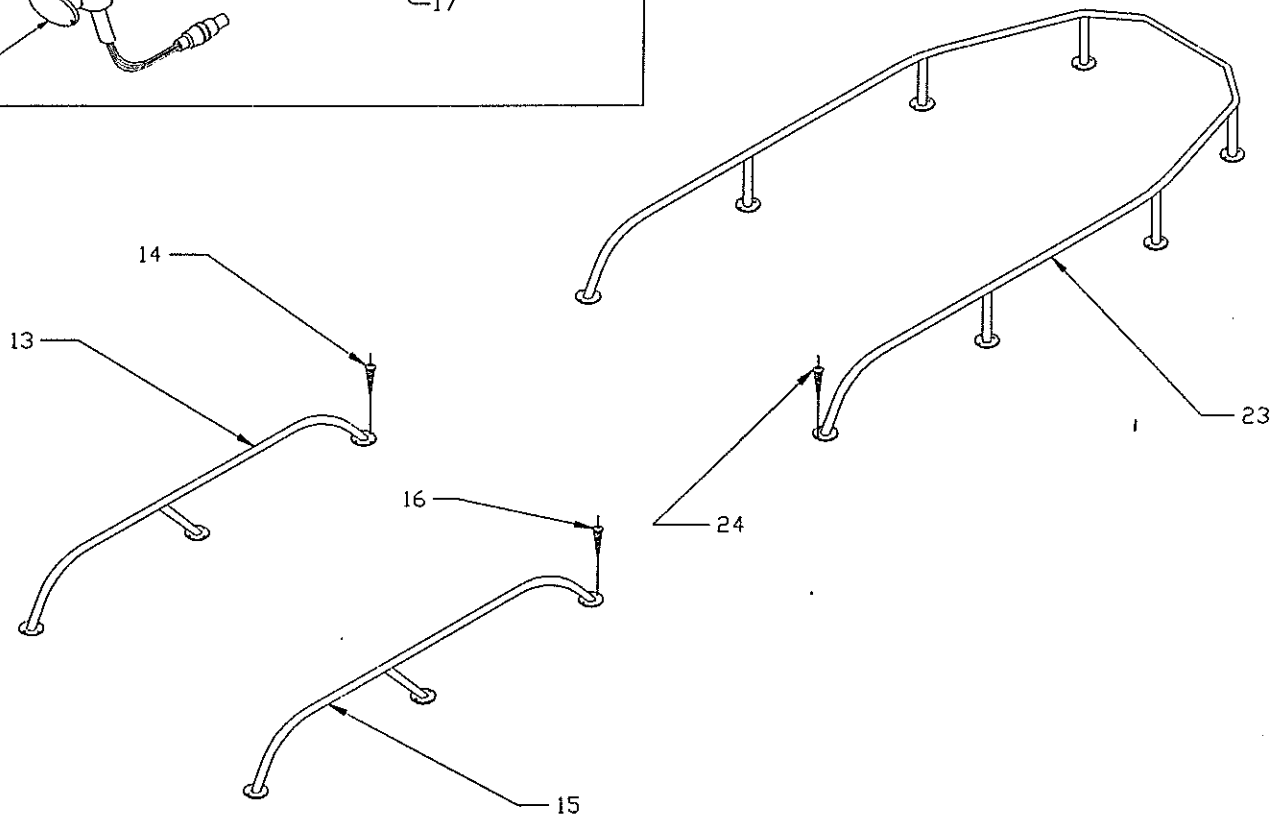

PART LIST: 13' STANDARD/OPTIONS:NAV LIGHTS,BAT BOX,SIDE RAILS

Det.	P/N	Qty.	Desc	Det.	P/N	Qty.	Desc
1	12-8002-00	1	Battery Box,Black,85AMP	12	82-0099-00	4	SCR,DHSMS #10x1 SS/CP
2	12-H816-00	1	Buckle,Side-Release,Nexus	13	72-H521-00	1	Rail,Side,Port
3	43-0162-00	4FT	Strap,Nylon Web,1"	14	82-3126-00	9	SCR,PHSMS #10x1-1/2 SS/CP
4	12-3541-00	2	Deck Bracket	15	72-H521-01	1	Rail,Side,STBD
5	82-0099-00	4	SCR,DHSMS #10x1 SS/CP	16	82-3126-00	9	SCR,PHSMS #10x1-1/2 SS/CP
6	36-H600-00	1	Horness,Nav. Light,Classics	17	12-1608-00	1	Clamshell Vent
7	12-0084-00	1	Light,Bow,Perko,#5999	18	82-0389-00	3	SCR,#6x3/4
8	82-H820-00	2	SCR,PHSMS #6x1 Phil	19	36-H601-00	1	Panel,SW,Nav. Light
9	12-1599-03	1	Light,Stern,36"x3/4"OD SS	20	82-9606-00	4	SCR,FHMS 6-32x1 SS/CP
10	12-0079-04	1	Base,Stern Light,Upper	21	82-0615-00	4	WSHR,FL #6 (316SS)
11	12-0079-05	1	Base,Stern Light,Lower	22	82-1453-00	4	Nut,Lock 6-32 SS/CP
				23	72-H519-00	1	Rail, Bow
				24	82-3126-00	32	SCR,PHSMS #10x1-1/2 SS/CP