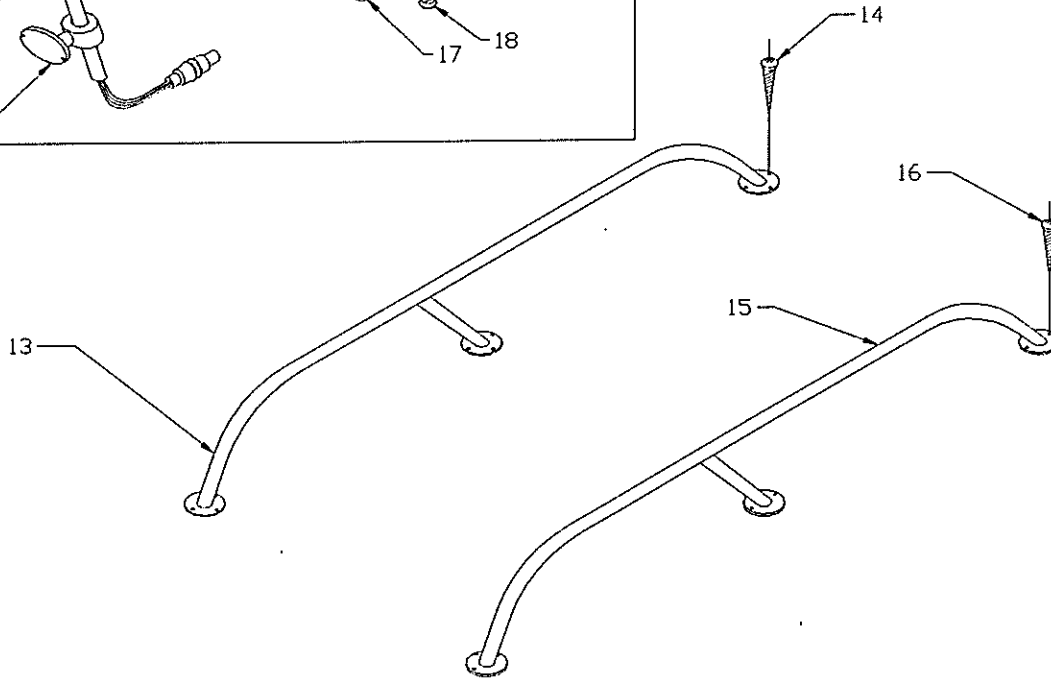

CONSOLE OPTION

DUAL SEAT OPTION

PART LIST: 13' STANDARD/DUAL SEAT

Det.	P/N	Qty.	Desc
1	12-C765-TN	2	Riser,Dual,Seat,Tan
2	12-C767-TN	1	Seat,Thwart,Tan
3	12-C872-TN	1	Seat,Aft
4	82-G670-00	22	SCR,THSMS #10x1-1/2 SS/CP
5	12-J358-00	1	Support,Seat
6	72-0107-00	2	Base,Rail
7	82-0176-00	4	SCR,FHMS 10-32x1-1/4 SS/CP
8	82-0164-00	4	WSHR,FL #10 (316 SS)
9	82-1377-00	4	Nut,Lock 10-32 SS
10	43-0109-00	8in	Tube,Support,Seat,7/8x.049
11	72-0107-00	2	Base,Rail
12	82-0176-00	2	SCR,FHMS 10-32x1-1/4 SS/CP
13	82-0164-00	2	WSHR,FL #10 (316 SS)
14	82-1377-00	2	Nut,Lock 10-32 SS
15	82-0099-00	2	SCR,PH OVAL #10x1 "A" SS/CP

PART LIST: 13' STANDARD: CONSOLE

Det.	P/N	Qty.	Desc
16	22-2960-13	1	Console
17	43-0334-00	6.5FT	Trim,Edge,Blk#1350 B-2x3/8
18	12-C772-TN	PR	Cleat,Console
19	82-1093-00	12	SCR,FHMS #14x1-1/2 SS/CP
20	82-G670-00	6	SCR,THSMS #10x1-1/2 SS/CP
21	12-G159-00	1	Helm Unit,NFB#SH4910 TELE.
22	12-3490-00	1	Bezel,20*MNT,BLK
23	12-G606-02	1	Cable,STRG,10-1/2"NFB
24	12-H603-00	1	Wheel,STRG,15-1/2",5Spk,SS
25	12-H437-00	1	Emblem,BW STRG WHL Cap