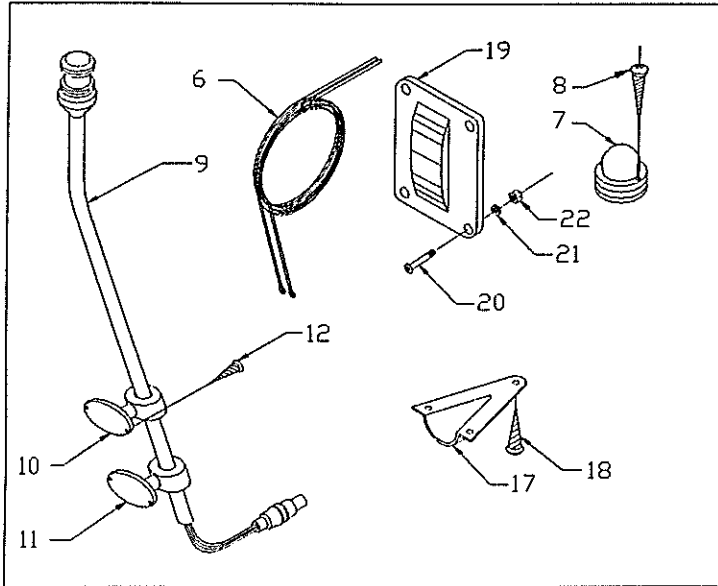

PART LIST: 13' STANDARD/OPTIONS:NAV LIGHTS,BAT BOX,SIDE RAILS

Det.	P/N	Qty.	Desc	Det.	P/N	Qty.	Desc
1	12-8002-00	1	Battery Box,Black,85AMP	12	82-0099-00	4	SCR,DHSMS #10x1 SS/CP
2	12-H816-00	1	Buckle,Side-Release,Nexus	13	72-H521-00	1	Rail,Side,Port
3	43-0162-00	4FT	Strap,Nylon Web,1'	14	82-3126-00	9	SCR,PHSMS #10x1-1/2 SS/CP
4	12-3541-00	2	Deck Bracket	15	72-H521-01	1	Rail,Side,STBD
5	82-0099-00	4	SCR,DHSMS #10x1 SS/CP	16	82-3126-00	9	SCR,PHSMS #10x1-1/2 SS/CP
6	36-H600-00	1	Harness,Nav. Light,Classics	17	12-1608-00	1	Clamshell Vent
7	12-0084-00	1	Light,Bow,Perko,#5999	18	82-0389-00	3	SCR,#6x3/4
8	82-H820-00	2	SCR,PHSMS #6x1 Phil	19	36-H601-00	1	Panel,SW,Nav. Light
9	12-1599-03	1	Light,Stern,36"x3/4"OD SS	20	82-9606-00	4	SCR,FHMS 6-32x1 SS/CP
10	12-0079-04	1	Base,Stern Light,Upper	21	82-0615-00	4	WSHR,FL #6 (316SS)
11	12-0079-05	1	Base,Stern Light,Lower	22	82-1453-00	4	Nut,Lock 6-32 SS/CP

PART LIST: 13' STANDARD/OPTIONS:NAV LIGHTS,BAT BOX,SIDE RAILS

Det.	P/N	Qty.	Desc	Det.	P/N	Qty.	Desc
1	12-8002-00	1	Battery Box,Black,85AMP	12	82-0099-00	4	SCR,DHSMS #10x1 SS/CP
2	12-H816-00	1	Buckle,Side-Release,Nexus	13	72-H521-00	1	Rail,Side,Port
3	43-0162-00	4FT	Strap,Nylon Web,1"	14	82-3126-00	9	SCR,PHSMS #10x1-1/2 SS/CP
4	12-3541-00	2	Deck Bracket	15	72-H521-01	1	Rail,Side,STBD
5	82-0099-00	4	SCR,DHSMS #10x1 SS/CP	16	82-3126-00	9	SCR,PHSMS #10x1-1/2 SS/CP
6	36-H600-00	1	Horness,Nav. Light,Classics	17	12-1608-00	1	Clamshell Vent
7	12-0084-00	1	Light,Bow,Perko,#5999	18	82-0389-00	3	SCR,#6x3/4
8	82-H820-00	2	SCR,PHSMS #6x1 Phil	19	36-H601-00	1	Panel,SW,Nav. Light
9	12-1599-03	1	Light,Stern,36"x3/4"OD SS	20	82-9606-00	4	SCR,FHMS 6-32x1 SS/CP
10	12-0079-04	1	Base,Stern Light,Upper	21	82-0615-00	4	WSHR,FL #6 (316SS)
11	12-0079-05	1	Base,Stern Light,Lower	22	82-1453-00	4	Nut,Lock 6-32 SS/CP
				23	72-H519-00	1	Rail, Bow
				24	82-3126-00	32	SCR,PHSMS #10x1-1/2 SS/CP