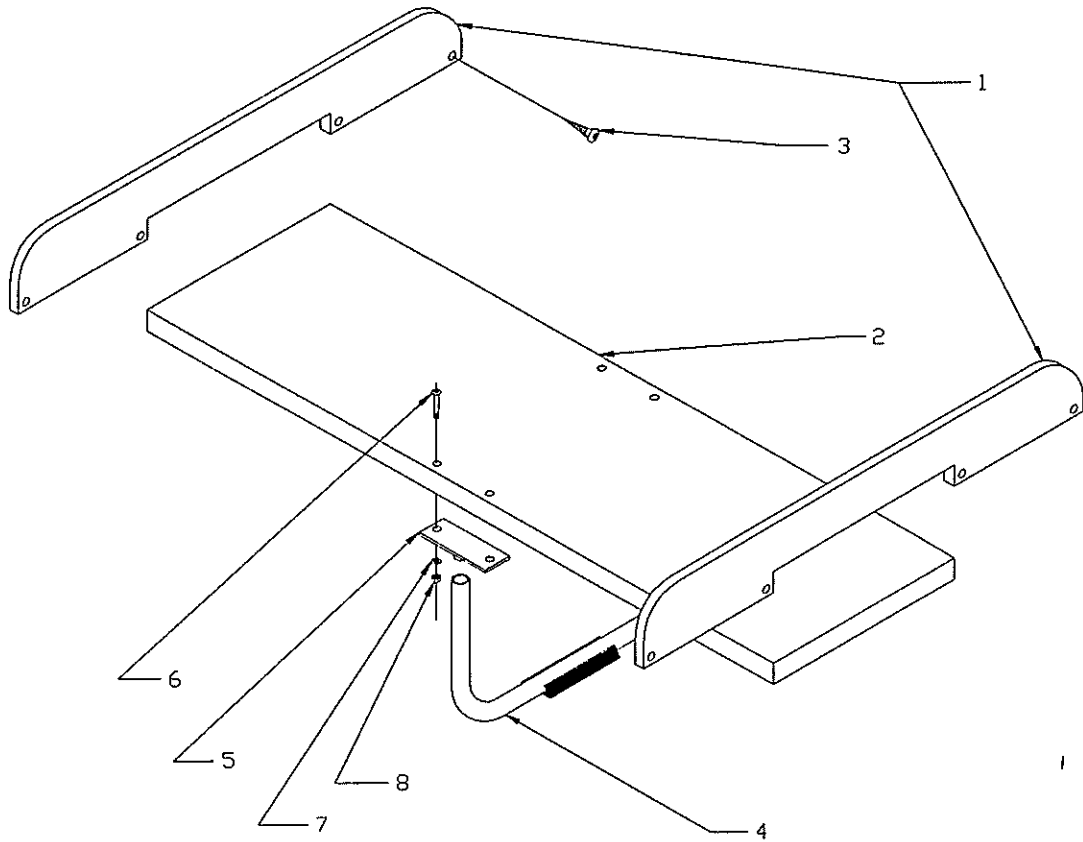

PART LIST: 13' BASE/BAREHULL

Det.	P/N	Qty	Desc.	Det.	P/N	Qty	Desc.
1	12-0016-00	1	Stud,3/8x3-1/32	20	82-0939-00	6	SCR,DHMS 10-24x3/4
2	12-5574-00	2	Pin,Norman,CHRM	21	82-0099-00	4	SCR,DHMS #10x1
3	12-0178-00	1	Nut,1/2,Lifting Eye,CHRM	22	12-H326-00	4	Bumpers
4	12-2550-00	1	Bow/Ski Eye,Head,CHRM	23	12-A097-00	1	CVR,Pour Hole,Tan
5	12-2550-01	1	Eye Shank,6-5/8	12-A097-01	1	CVR,Pour Hole,WHT	
6	12-3206-00	2	Eye,Lifting,1/2,CHRM	24	82-0742-00	4	SCR,#10x1,PH Truss
7	12-2550-00	2	Bow,Ski Eye,Head,CHRM	25	12-H632-00	1	Vinyl,Flex,29'6"BLK#128F
8	12-2550-06	2	Eye Shank,3-5/16	26	12-H633-00	1	Vinyl,Rigid,29'6"BLK#418R
9	12-E617-00	1	Thru-Hull,PVC	27	12-H634-00	1	Insert,Flex,29'6"BLK
10	12-E617-01	2	Nut,Retaining	28	82-1361-00	80	RVT,Pop 3/16x5/8
11	12-J020-00	1	Thru-Hull,PVC	29	12-6562-00	2	Anchor,SCR,Plastic
12	12-0181-00	1	Plug,Drain,1 in Tube	30	82-0028-00	2	WSHR,FNSH #10
13	12-E629-00	2	Drain,Flush,Impact	31	82-0099-00	2	SCR,DHMS #10x1
14	43-0350-00	.3FT	Tubing,3/8IDx1/2OD	32	12-H702-00	1	Decal,BW Logo,18" Red
15	22-H556-01	1	CVR,Locker,Bow,TN	12-H702-01	1	Decal,BW Logo,18" Dk. Blue	
16	22-H556-00	1	CVR,Locker,Bow,WHT	12-H702-05	1	Decal,BW Logo,18" Dk. Green	
17	12-0861-00	1	Handle,Flush	33	43-J265-03	22FT	Tape,1",Fire Red w/Pin STP.
18	82-0225-00	4	SCR,DHMS #8x1/2	43-J265-04	22FT	Tape,1",Dk. Blue w/Pin STP.	
19	12-9603-00	PR	Hinge,Door,1-1/2x3	43-J265-05	22FT	Tape,1",Dk. Green w/Pin STP.	
20	82-4086-00	6	Nut,#10-24x3/8,CHRM	34	12-H437-00	1	Emblen,BW STRG. Wheel Cap

PART LIST: 13' STANDARD/SINGLE SEAT

Det.	P/N	Qty.	Desc
1	12-C771-TN	2	Riser,Seat,Tan
2	12-C767-TN	1	Seat,Thwart,Tan
3	82-G670-00	8	SCR,THSMS #10x1-1/2 SS/CP
4	12-J358-00	1	Support,Seat
5	72-0107-00	2	Base,Rail
6	82-0176-00	4	SCR,FHMS 10-32x1-1/4 SS/CP
7	82-0164-00	4	WSHR,FL #10 (316 SS)
8	82-1377-00	4	Nut,Lock 10-32 SS