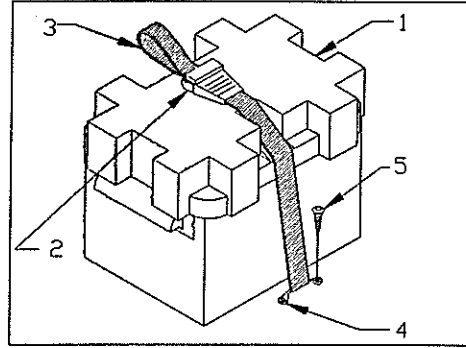

PART LIST: 13' STANDARD/OPTIONS:NAV LIGHTS,BAT BOX,SIDE RAILS

Det.	P/N	Qty.	Desc	Det.	P/N	Qty.	Desc
1	12-8002-00	1	Battery Box,Black,85AMP	12	82-0099-00	4	SCR,DHSMS #10x1 SS/CP
2	12-H816-00	1	Buckle,Side-Release,Nexus	13	72-H521-00	1	Rail,Side,Port
3	43-0162-00	4FT	Strap,Nylon Web,1"	14	82-3126-00	9	SCR,PHSMS #10x1-1/2 SS/CP
4	12-3541-00	2	Deck Bracket	15	72-H521-01	1	Rail,Side,STBD
5	82-0099-00	4	SCR,DHSMS #10x1 SS/CP	16	82-3126-00	9	SCR,PHSMS #10x1-1/2 SS/CP
6	36-H600-00	1	Horness,Nav. Light,Classics	17	12-1608-00	1	Clamshell Vent
7	12-0084-00	1	Light,Bow,Perko,#5999	18	82-0389-00	3	SCR,#6x3/4
8	82-H820-00	2	SCR,PHSMS #6x1 Phil	19	36-H601-00	1	Panel,SW,Nav. Light
9	12-1599-03	1	Light,Stern,36"x3/4"OD SS	20	82-9606-00	4	SCR,FHMS 6-32x1 SS/CP
10	12-0079-04	1	Base,Stern Light,Upper	21	82-0615-00	4	WSHR,FL #6 (316SS)
11	12-0079-05	1	Base,Stern Light,Lower	22	82-1453-00	4	Nut,Lock 6-32 SS/CP
				23	72-H519-00	1	Rail, Bow
				24	82-3126-00	32	SCR,PHSMS #10x1-1/2 SS/CP