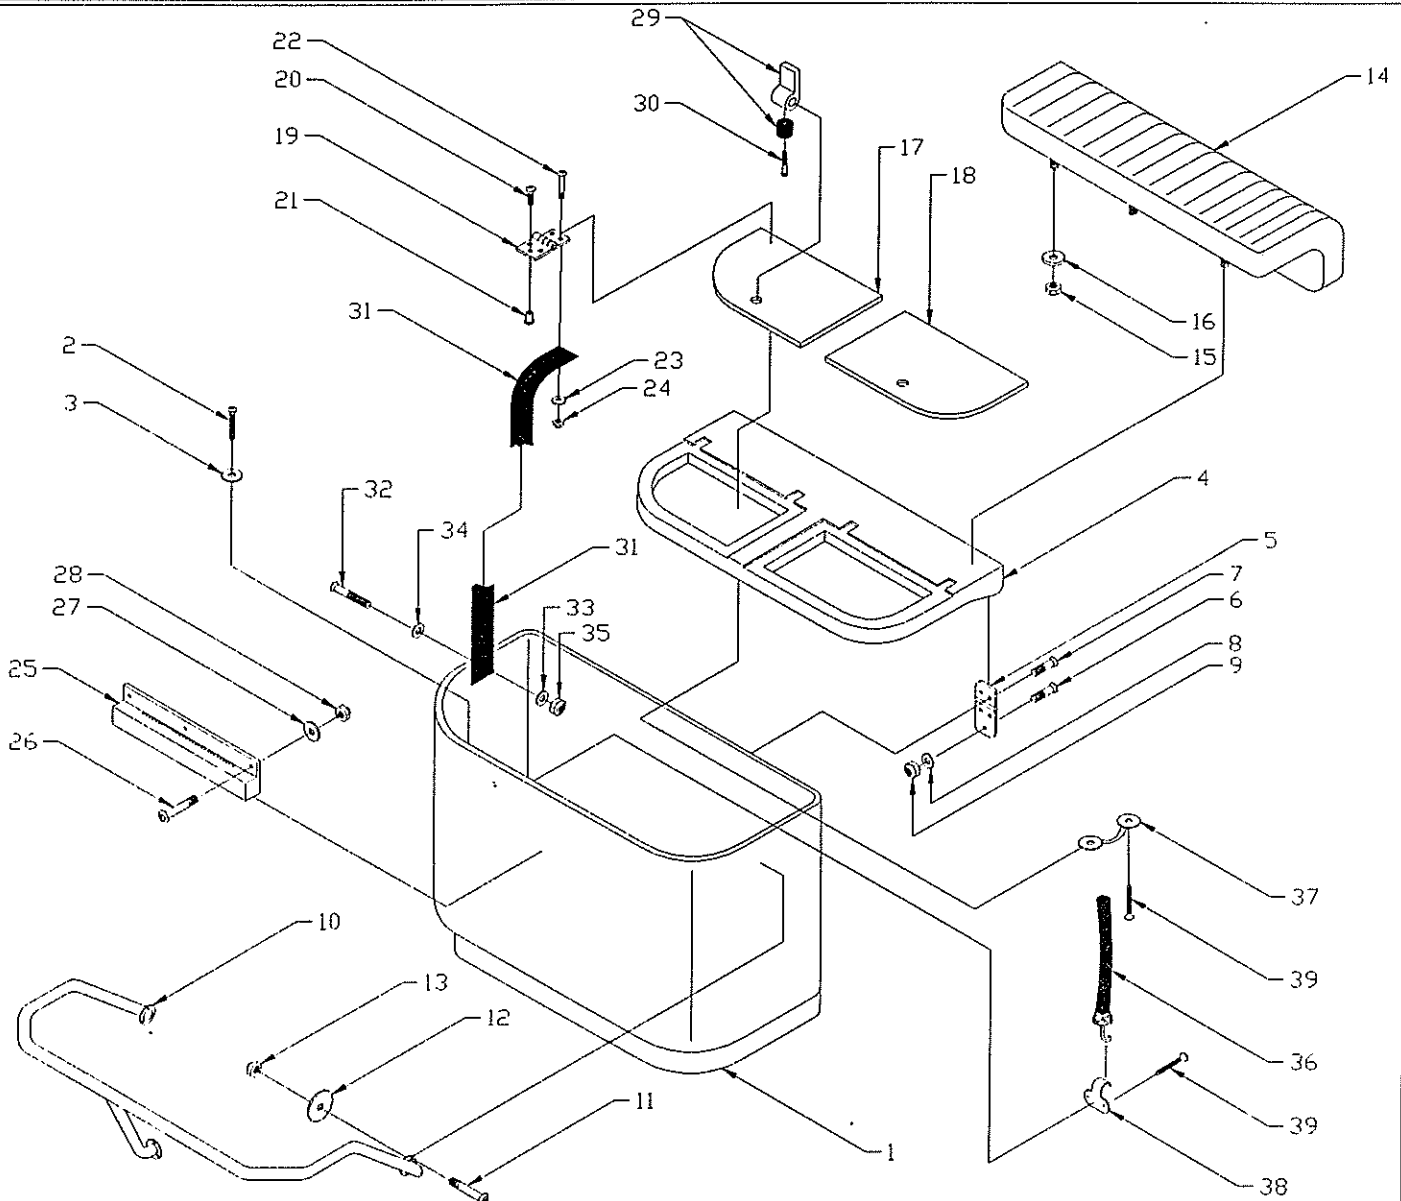

PARTS LIST: 17' OUTRAGE L/P STORAGE

Det	P/N	Qty	Desc	20	12
1	22-H985-00	1	Lean.Post Bot.	82-A101-00	SCR,ØHMS 10-24x1/2 SS/CP
2	82-9347-00	12	SCR,THSMS #14x1-1/2 SS/CP	82-E633-00	Nut,BBL,FH 10-24x3/8
3	82-E818-00	12	WSHR,FEND 1/4x1-1/4 (316 SS)	82-3551-00	8 SCR,ØHMS 10-24x7/8 SS/CP
4	22-H985-01	1	Lean.Post Top	82-0164-00	8 WSHR,FL #10 (316 SS)
5	12-9603-00	PR	Hinge,Door,1-1/2x3 SS	82-1143-00	8 Nut,Lock 10-24 SS/CP
6	82-3551-00	6	SCR,ØHMS 10-24x7/8 SS/CP	12-G898-01	1 Holder,Knife/Leader
7	82-3700-00	4	SCR,PHMS 10-24x7/8 SS/CP	82-0082-00	2 SCR,ØHMS 10-24x1 SS/CP
8	82-0164-00	10	WSHR,FL #10 (316 SS)	82-0164-00	2 WSHR,FL #10 (316 SS)
9	82-1143-00	10	Nut,Lock 10-24 SS/CP	82-1143-00	2 Nut,Lock 10-24 SS/CP
10	72-J006-00	1	Rail,Leaning Post	12-H050-00	2 Latch,Swell-Kam W/Plug
11	82-H614-00	9	SCR,PHMS 1/4-20x1 SS/CP	82-0641-00	2 BLT,Hex 1/4-20x1-3/4 SS/CP
12	82-E818-00	9	WSHR,FEND 1/4x1-1/4 (316SS)	43-0162-00	3' Strap,Nylon Web,1"
13	82-3185-00	9	Nut,Lock 1/4-20 SS/CP	82-3551-00	2 SCR,ØHMS 10-24x7/8 SS/CP
14	50-J009-01	1	Cush,L.Post,W/Studs	82-0164-00	2 WSHR,FL #10 (316 SS)
15	82-3185-00	6	Nut,Lock 1/4-20 SS/CP	82-0028-00	2 WSHR,FNSH #10 SS
16	82-E818-00	6	WSHR,FEND 1/4x1-1/4 (316SS)	82-1143-00	2 Nut,Lock 10-24 SS/CP
17	12-J010-00	1	Lid,L.Post,Port	12-J362-00	1 Bungee Strap Assy.5"Ø/A
18	12-J010-01	1	Lid,L.Post,STBD	12-0658-00	1 Strap,Eye,CP,Perko
19	12-9603-00	2PR	Hinge,Door,1-1/2x3 SS	12-1020-00	1 Fender Hook,SS
				82-0735-00	4 SCR,THSMS #8x1/2 SS/CP