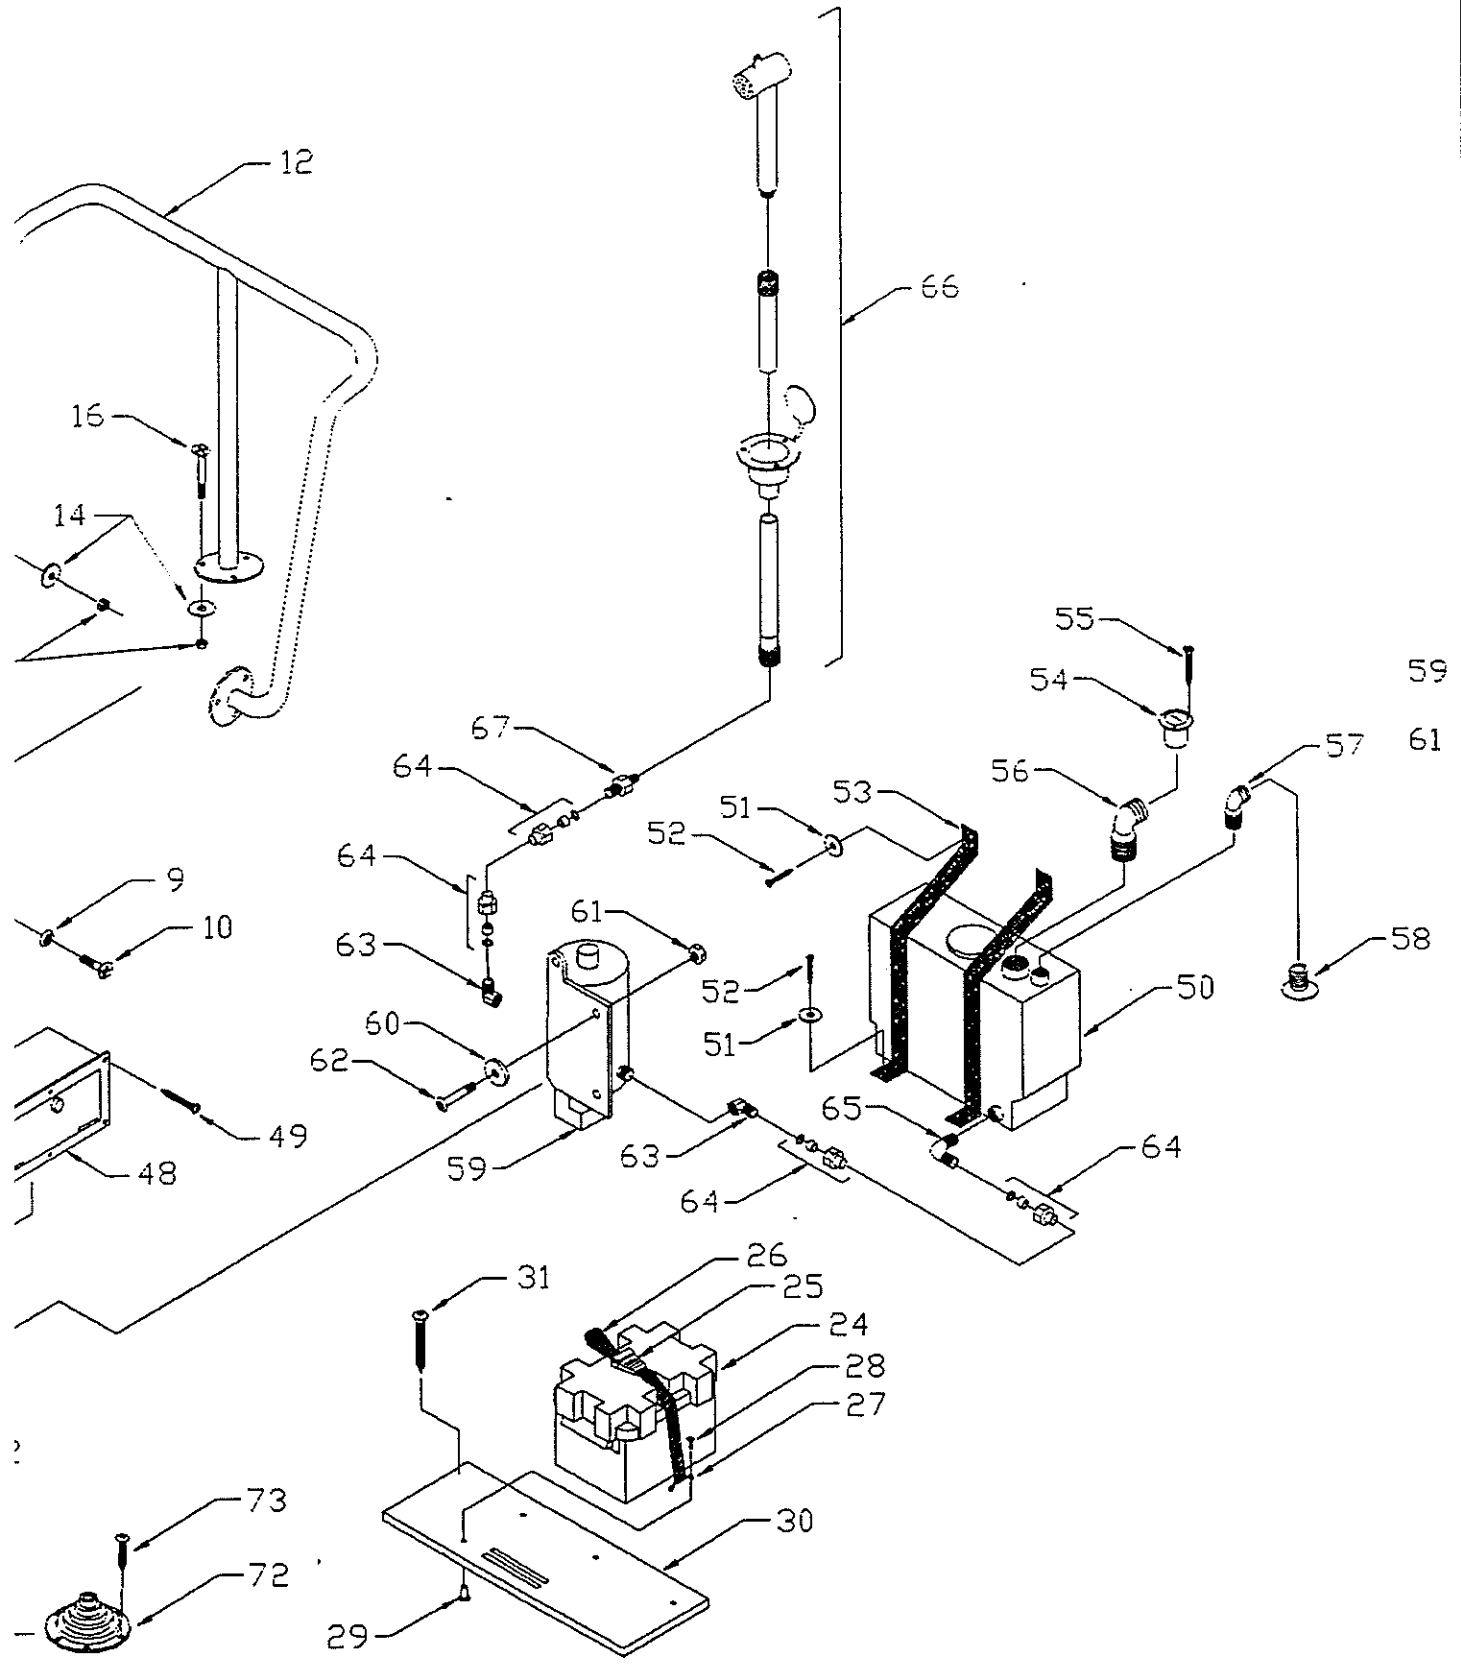

PARTS LIST 17' OUTRAGE CONSOLE

Det	P/N	Qty	Desc	Det	P/N	Qty	Desc
1	22-H370-00	1	Console	50	12-J242-00	1	Tank,WTR,11GAL
2	82-9347-00	8	SCR,THSMS #14x1-1/2"SS/CP	51	82-0917-00	4	WSHR,FEND 13/64IDx1"OD SS
3	43-H507-00	10'	Trim,U-Molding,Lt.Grey	52	82-0742-00	4	SCR,THSMS #10x1"SS/CP
4	12-E368-00	2	Holder,Drink,Vert;FLDG;Blk.	53	43-0162-00	10'	Strap,Nylon Web,1"
5	82-0098-00	4	SCR,THSMS #8x5/8"SS/CP	54	12-E225-00	1	Fill,"Water",1-1/2"SS
6	12-G259-00	1	Drain,1"Impact W/Out Barb	55	82-1049-00	3	SCR,DHMS #10x3/4"SS/CP
7	12-J124-00	1	Liner,Electric Box	56	12-7740-00	1	ELB,1-1/2MPTx1-1/2Barb,PLST
8	12-H374-00	1	Windshield	57	12-9769-00	1	ELB,1/2MPTx1/2MPT
9	82-0028-00	8	WSHR,FNSH #10 SS	58	12-E279-00	1	Drain,FL,Impact,W/Barb,5/8
10	82-0176-00	8	SCR,FHMS 10-32x1-1/4"SS/CP	59	12-5869-00	1	Pump,Water,2.5GPM,Shurflo
11	82-1083-00	8	Nut,Well 10-32 Long	60	82-0028-00	3	WSHR,FNSH #10 SS
12	72-H375-00	1	Rail,Console,SS	61	82-1143-00	3	Nut,Lock 10-24 SS/CP
13	82-H614-00	6	SCR,PHMS 1/4-20x1"SS/CP	62	82-0198-01	3	SCR,DHMS 10-24x1-1/2"SS/CP
14	82-E818-00	9	WSHR,FEND 1/4x1-1/4 (316SS)	63	12-5984-00	2	ELB,ST,1/2Fx1/2M,WTR Tube
15	82-3185-00	9	Nut,Lock 1/4-20 SS/CP	64	12-5981-00	4	Nut/Ring/Cone Set,1/2"
16	82-1901-00	3	SCR,PHMS 1/4-20x1-1/4"SS/CP	65	12-7742-00	1	ELB,1/2MPTx5/8Barb,PLST
17	12-G727-00	4	Rod-Holder,PVC,Grey,Angled	66	12-G391-00	1	Shower,Deck
18	12-G645-00	4	Cap,Rod Holder Drain	67	12-G391-01	1	ADPT,1/2MPTx3/8BSP,Bross
19	82-7231-00	4	SCR,DHMS #10x2-1/2"SS/CP	68	12-H887-01	1	Panel,LIMC Prerig
20	82-0028-00	4	WSHR,FNSH #10 SS		12-H908-01	1	Panel,YAM Prerig
21	43-C109-00	9'	Bennett Hydraulic Tube		12-H888-01	1	Panel,MERC Prerig
22	12-G259-01	1	Drain,1"Impact W/Barb,Blk	69	82-G394-00	4	SCR,THSMS #6x1/2"SS/CP
23	36-H916-00	1	Harness,Electrical	70	36-J051-00	1	Panel,Switch
24	12-8002-00	1	Battery Box,Blk,85AMP	71	82-G394-00	4	SCR,THSMS #6x1/2"SS/CP
25	12-H816-00	1	Buckle,Side-Release	72	12-G905-00	1	Boot,M'Well,Blk.
26	43-0162-00	4'	Strap,Nylon Web,1"	73	82-0735-00	4	SCR,THSMS #8x1/2"SS/CP
27	12-3541-00	2	Deck Bracket				
28	82-G238-00	4	SCR,DHMS 10-24x5/8"SS/CP				
29	82-E633-00	4	Nut,BBL,FH 10-24x3/8				
30	12-H978-00	1	Shelf,Battery				
31	82-G670-00	4	SCR,THSMS #10x1-1/2"SS/CP				
32	12-G159-00	1	Helm Unit,NFB #SH4910				
	12-G955-00	1	Helm Unit,Seastar I,Tilt				
33	12-G606-07	1	Cable,STRG,18'NFB				
	12-4998-00	1	Hose,Hydraulic,18'				
	12-4403-04	1	CYL,D/B,Front MT.				
34	12-0838-00	1	Wheel,STRG,16"DIA,SS				
35	12-H437-00	1	Emblem,BW Logo,STRG.WHL Cap				
36	12-3489-00	1	Bezel,90°MNT,Blk				
37	12-H372-00	1	Door,Console,Port				
	62-J086-00	1	Door,Console,Port,Teak				
38	82-1187-00	16	SCR,DHMS 10-24x1-1/4"SS/CP				
39	82-0164-00	16	WSHR,FL #10 (316 SS)				
40	82-1143-00	16	Nut,Lock 10-24 SS/CP				
41	12-H373-00	1	Door,Electric Box				
	62-J087-00	1	Door,Electric Box,Teak				
42	82-0099-00	4	SCR,DHMS #10x1"SS/CP				
43	82-1187-00	8	SCR,DHMS 10-24x1-1/4"SS/CP				
44	82-0164-00	8	WSHR,FL #10 (316 SS)				
45	82-1143-00	8	Nut,Lock 10-24 SS/CP				
46	12-G283-00	1	Compass,Voyager D-84				
47	82-9421-00	3	SCR,DHMS #6x1-1/4"SS/CP				
48	12-J168-00	1	Box,Tackle,Custom				
49	82-0099-00	6	SCR,DHMS #10x1"SS/CP