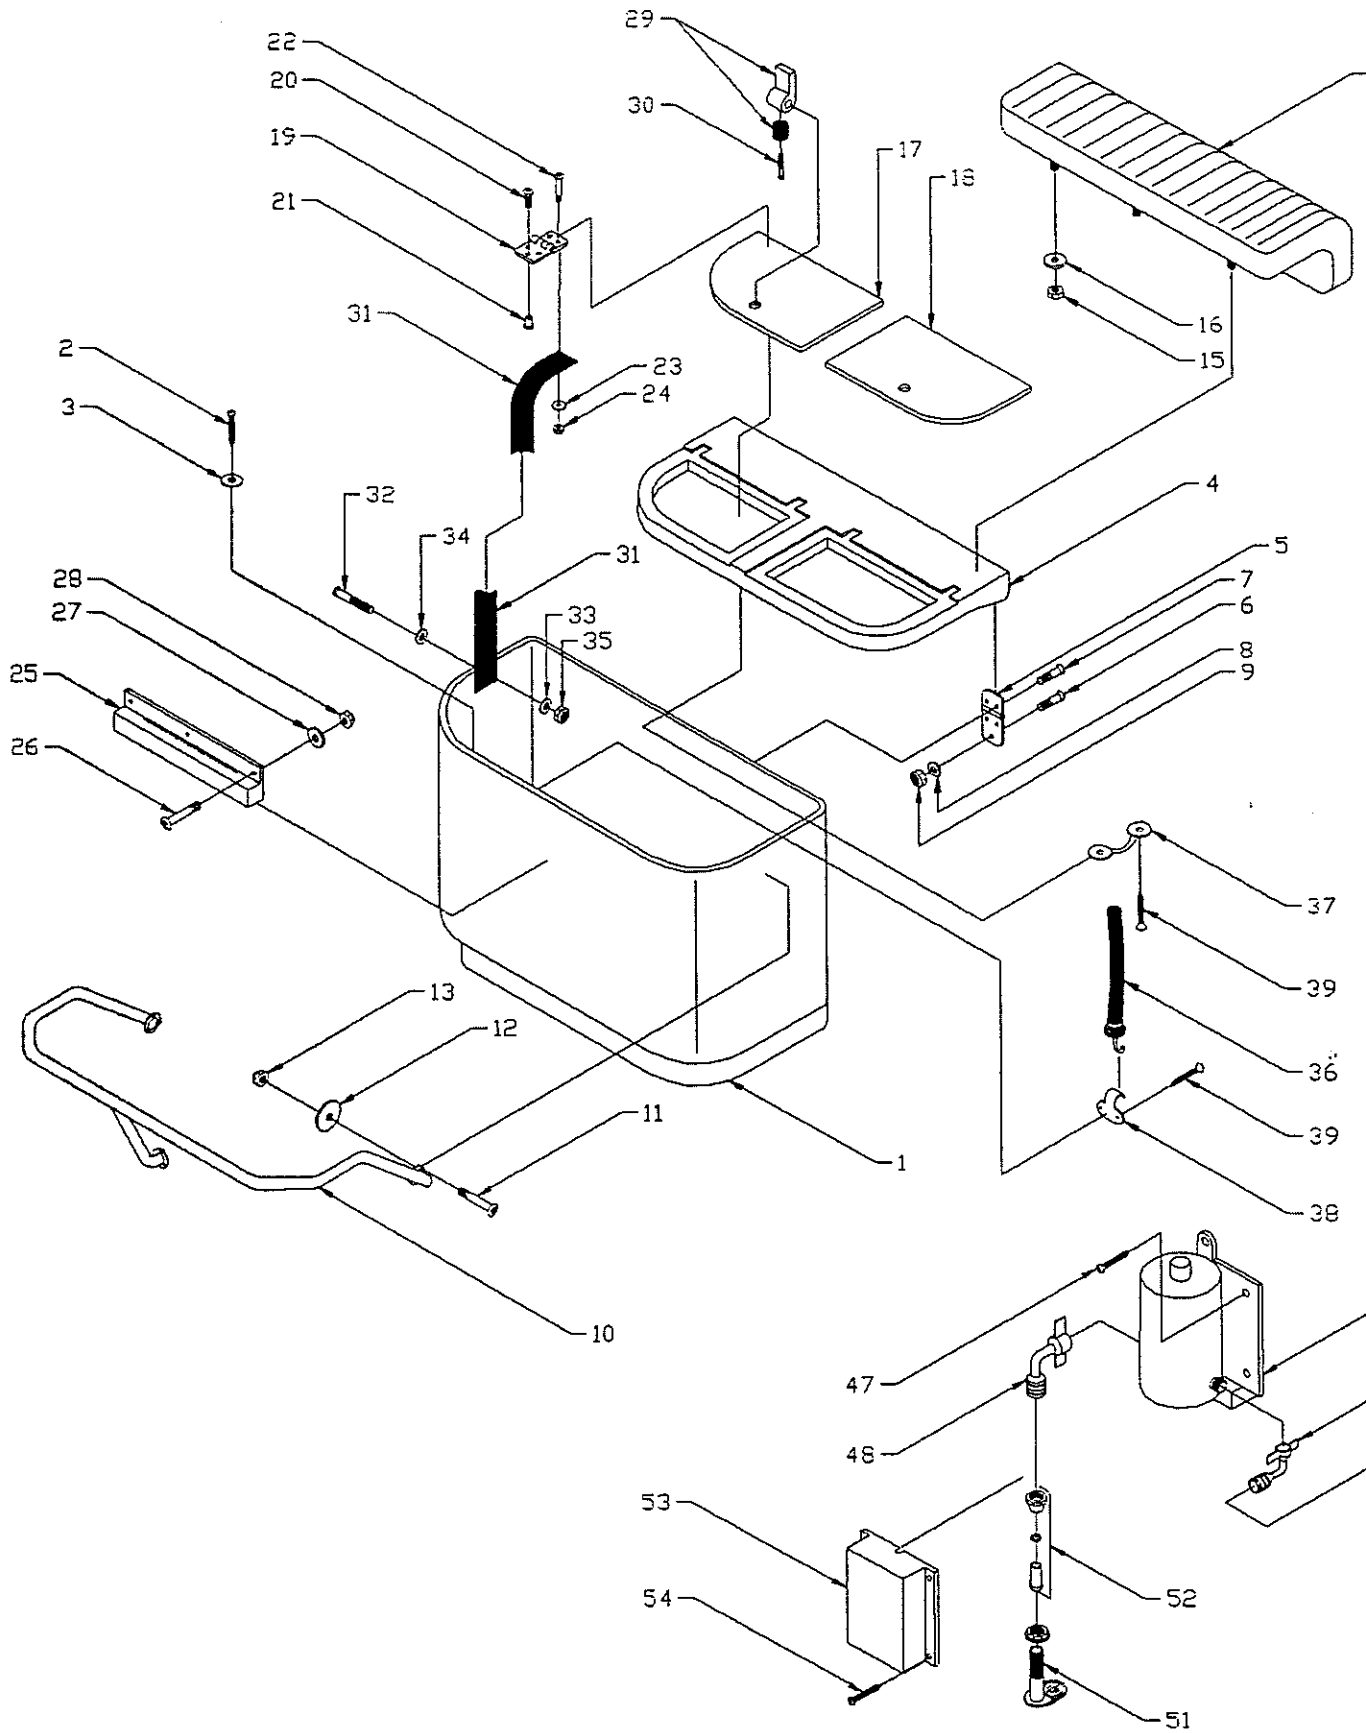

PARTS LIST: 17' OUTRAGE L/P LIVEWELL

Det	P/N	Qty	Desc
1	22-H985-00	1	Lean.Post Bot.
2	82-9347-00	12	SCR,THSMS #14x1-1/2 SS/CP
3	82-E818-00	12	WSHR,FEND 1/4x1-1/4 (316 SS)
4	22-H985-01	1	Lean.Post Top
5	12-9603-00	FR	Hinge,Door,1-1/2x3 SS
6	82-3551-00	6	SCR,DHMS 10-24x7/8 SS/CP
7	82-3700-00	4	SCR,PHMS 10-24x7/8 SS/CP
8	82-0164-00	10	WSHR,FL #10 (316 SS)
9	82-1143-00	10	Nut,Lock 10-24 SS/CP
10	72-J006-00	1	Rail,Leaning Post
11	82-H614-00	9	SCR,PHMS 1/4-20x1 SS/CP
12	82-E818-00	9	WSHR,FEND 1/4x1-1/4 (316SS)
13	82-3185-00	9	Nut,Lock 1/4-20 SS/CP
14	50-J009-01	1	Cush,L.Post,W/Studs
15	82-3185-00	6	Nut,Lock 1/4-20 SS/CP
16	82-E818-00	6	WSHR,FEND 1/4x1-1/4 (316SS)
17	12-J010-00	1	Lid,L.Post,Port
18	12-J010-01	1	Lid,L.Post,STBD
19	12-9603-00	2PR	Hinge,Door,1-1/2x3 SS
20	82-A101-00	12	SCR,DHMS 10-24x1/2 SS/CP
21	82-E633-00	12	Nut,BBL,FH 10-24x3/8
22	82-3551-00	8	SCR,DHMS 10-24x7/8 SS/CP
23	82-0164-00	8	WSHR,FL #10 (316 SS)
24	82-1143-00	8	Nut,Lock 10-24 SS/CP
25	12-G898-01	1	Holder,Knife/Leader
26	82-0082-00	2	SCR,DHMS 10-24x1 SS/CP
27	82-0164-00	2	WSHR,FL #10 (316 SS)
28	82-1143-00	2	Nut,Lock 10-24 SS/CP
29	12-H050-00	2	Latch,Swell-Kam W/Plug
30	82-0641-00	2	BLT,Hex 1/4-20x1-3/4 SS/CP
31	43-0162-00	3'	Strap,Nylon Web,1"
32	82-3551-00	2	SCR,DHMS 10-24x7/8 SS/CP
33	82-0164-00	2	WSHR,FL #10 (316 SS)
34	82-0028-00	2	WSHR,FNSH #10 SS
35	82-1143-00	2	Nut,Lock 10-24 SS/CP
36	12-J362-00	1	Bungee Strap Assy.5"D/A
37	12-0658-00	1	Strap,Eye,CP,Perko
38	12-1020-00	1	Fender Hook,SS
39	82-0735-00	4	SCR,THSMS #8x1/2 SS/CP
40	12-J002-00	1	Tank,L'Well
41	12-J355-00	1	Plug,Drain,1-1/2"
42	12-J359-00	1	Filter,Overflow Drain
43	12-9187-00	1	Outlet,Water,W/Cap,M,FTG
44	12-6457-00	1	FTG,1/2"Pipe To 3/4"Hose,PLST
45	82-0225-00	3	SCR,DHMS #8x1/2 SS/CP
46	12-9583-00	1	Pump,Washdown
47	82-0742-00	4	SCR,THSMS #10x1 SS/CP
48	12-7884-00	2	ELB,1/2" FPTx3/4" Barb,PLST
49	12-E270-00	1	Tee,1-1/2" Barb,PLST
50	12-7721-00	1	Tee,3/4" Barb,PLST
51	12-J141-00	1	Thru-Hull,Scoop,3/4" Bronze
52	12-J141-01	1	Tail Piece,3/4" FPTxHose,Bronze
53	12-G885-00	1	Tunnel Collar,WHT
54	82-0735-00	4	SCR,THSMS #8x1/2 SS/CP
55	12-J409-00	1	Thru-Hull,1-1/2"WHT,PLST
56	12-J143-00	1	Shelf,L.Post/L'Well
57	12-6085-00	1	Valve,Ball 3/4"
58	12-6514-00	2	ADFTR,3/4"MPTx3/4" Barb,PLST
59	12-6401-00	1	ELB,3/4MPTx3/4Barb,PLST