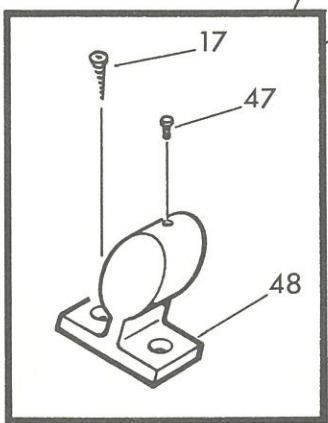

Det.	Part Number	Qty.	Description
1	82018300	14	Screw, #8x3/4"
2	12059400	2	Stop, Cast End
3	12665700	1	Extrusion, Port Rub Rail, 35"
4	62642500	1	Handle, Sliding Hatch
5	22672600	1	Cover, Companionway Hatch
6	82002800	14	Washer, Finishing, #10
7	82009700	4	Screw, #8x1-1/2"
8	82788800	5	Screw, #10-24x3/4"
9	12665800	1	Hatch, Sliding
10	12665701	1	Extrusion, Stbd. Rub Rail, 35"
11	82038900	9	Screw, #6x3/4"
12	12308500	2	Strake, Rub, 18"
13	82010100	2	Screw, #8x3/4"
14	12633100	1	Pad, Companionway
15	82009800	16	Screw, #8x5/8"
16	12664600	2	Ventilator Hatch Assembly
17	82009900	48	Screw, #10x1"
18	12605200	1	Chock, Open, Port
19	82106600	2	Screw, #1/4-20x2-1/4"
20	82116600	2	Screw, #1/4-20x3"
21	12090500	1	Cleat, Springline
22	12605300	1	Chock, Open, Stbd.
23	82035200	2	Washer, Flat, #1/4
24	82150900	2	Stopnut, Elastic, Brass, #1/4-20
25	12586000	1	Holder, Hatch
26	82114300	8	Stopnut, Elastic, Brass, #10-24
27	82016400	8	Washer, Flat, #10
28	82158400	4	Stopnut, Elastic, Brass, #8-32
29	82062500	4	Washer, Flat, #8
30	22615100	1	Hatch, Anchor
31	12113000	1 pr.	Hinge
32	82351100	4	Screw, #8-32x1"
33	82008200	8	Screw, #10-24x1"
34	82018300	8	Screw, #8x3/4"
35	12086100	1	Handle, Flush
36	12060900	1	Catch (includes all attaching hardware)
37	12182400	1	Plate, Compass
38	12355800	1	Panel, Instrument, Blank
39	82092700	20	Screw, #6x1/2"
40	12354700	1	Shield, Sun
41	12139300	4	Bushing, Nylon
42	12355900	1	Panel, Switch (includes Switches and Sternlight Harness.)
43	12355200	2	Port Light, Opening, w/Screen (1 each side, Port and Starboard.)
44	82370000	20	Screw, #10-24x7/8" (10 each side, Port and Starboard.)
45	82016400	20	#10 Washer, Flat (10 each side, Port and Starboard.)
46	82089900	20	#10-24 Nut, Acorn (10 each side, Port and Starboard.)
47	82020700	5	Screw, #10-24x1/2"
48	72529600	4	Support, Stanchion, End
49	72649900	1	Rail, Starboard Grab
50	12353600	1	Cover, Dash Control

Det.	Part Number	Qty.	Description
51	12353700	1	Cover, Dash
52	72529500	1	Support, Stanchion, Center
53	72679300	1	Rail, Grab, Port
54	22696800	1	Topskin
55	12065800	4	Strap, Eye
56	82161100	8	Screw, #6x1"
57	62153800	5	Bung, Teak