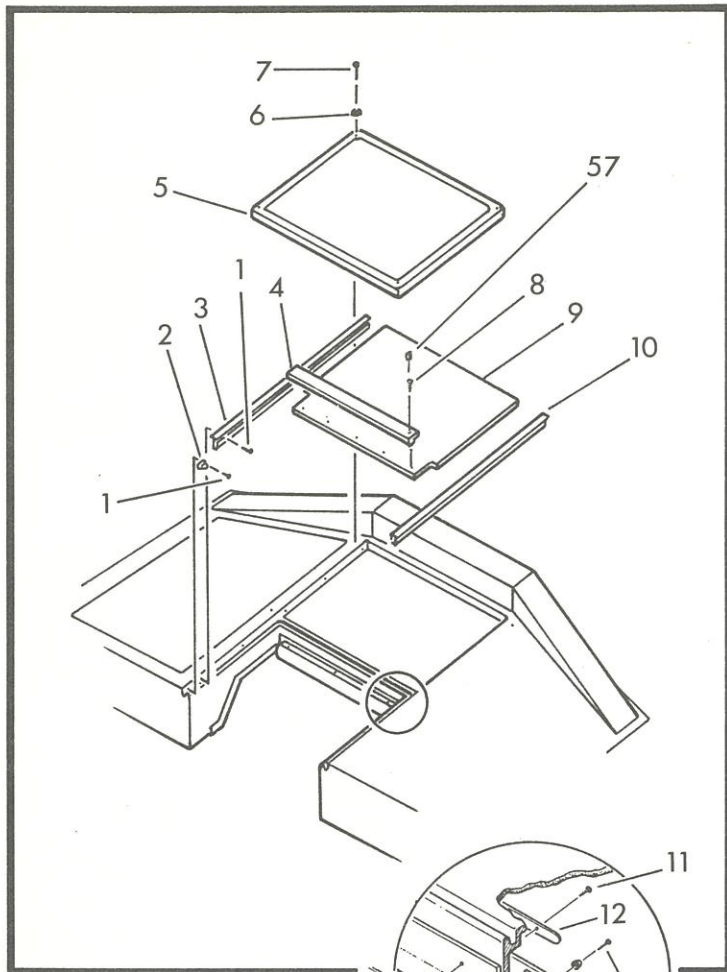

Det.	Part Number	Qty.	Description
1	82018300	14	Screw, #8x3/4"
2	12059400	2	Stop, Cast End
3	12665700	1	Extrusion, Port Rub Rail, 35"
4	62642500	1	Handle, Sliding Hatch
5	22672600	1	Cover, Companionway Hatch
6	82002800	14	Washer, Finishing, #10
7	82009700	4	Screw, #8x1-1/2"
8	82788800	5	Screw, #10-24x3/4"
9	12665800	1	Hatch, Sliding
10	12665701	1	Extrusion, Stbd. Rub Rail, 35"
11	82038900	9	Screw, #6x3/4"
12	12308500	2	Strake, Rub, 18"
13	82010100	2	Screw, #8x3/4"
14	12633100	1	Pad, Companionway
15	82009800	16	Screw, #8x5/8"
16	12664600	2	Ventilator Hatch Assembly
17	82009900	48	Screw, #10x1"
18	12605200	1	Chock, Open, Port
19	82106600	2	Screw, #1/4-20x2-1/4"
20	82116600	2	Screw, #1/4-20x3"
21	12090500	1	Cleat, Springline
22	12605300	1	Chock, Open, Stbd.
23	82035200	2	Washer, Flat, #1/4
24	82150900	2	Stopnut, Elastic, Brass, #1/4-20
25	12586000	1	Holder, Hatch
26	82114300	8	Stopnut, Elastic, Brass, #10-24
27	82016400	8	Washer, Flat, #10
28	82158400	4	Stopnut, Elastic, Brass, #8-32
29	82062500	4	Washer, Flat, #8
30	22615100	1	Hatch, Anchor
31	12113000	1 pr.	Hinge
32	82351100	4	Screw, #8-32x1"
33	82008200	8	Screw, #10-24x1"
34	82018300	8	Screw, #8x3/4"
35	12086100	1	Handle, Flush
36	12060900	1	Catch (includes all attaching hardware)
37	12182400	1	Plate, Compass
38	12355800	1	Panel, Instrument, Blank
39	82092700	20	Screw, #6x1/2"
40	12354700	1	Shield, Sun
41	12139300	4	Bushing, Nylon
42	12355900	1	Panel, Switch (includes Switches and Sternlight Harness.)
43	12355200	2	Port Light, Opening, w/Screen (1 each side, Port and Starboard.)
44	82370000	20	Screw, #10-24x7/8" (10 each side, Port and Starboard.)
45	82016400	20	#10 Washer, Flat (10 each side, Port and Starboard.)
46	82089900	20	#10-24 Nut, Acorn (10 each side, Port and Starboard.)
47	82020700	5	Screw, #10-24x1/2"
48	72529600	4	Support, Stanchion, End
49	72649900	1	Rail, Starboard Grab
50	12353600	1	Cover, Dash Control

Det.	Part Number	Qty.	Description
51	12353700	1	Cover, Dash
52	72529500	1	Support, Stanchion, Center
53	72679300	1	Rail, Grab, Port
54	22696800	1	Topskin
55	12065800	4	Strap, Eye
56	82161100	8	Screw, #6x1"
57	62153800	5	Bung, Teak