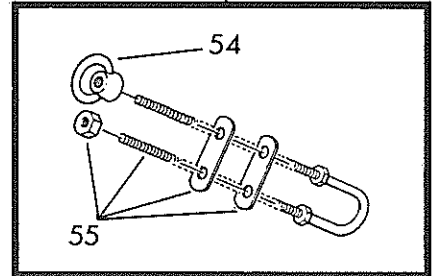

# 25' Revenge Walk-Through - Outboard

Det.	Part Number	Qty.	Description
1	82010100	12	Screw, #8x3/4" (6 used each side - Port and Starboard.)
2	12113000	2 pr.	Hinge (1 pair each side - Port and Stbd.)
3	82063600	8	Screw, #8-32x3/4" (4 used each side - Port and Stbd.)
4	82158400	8	Stopnut, Elastic, Brass, #8-32 (4 used each side-Port and Stbd.)
5	62428800	2	Cover, Locker, Qtr. Box(1 used each side-Port and Stbd.-includes parts 1-4.)
6	82091700	4	Washer, Flat, 13/64" (2 used each side - Port and Stbd.)
7	82009800	4	Screw, #8x5/8" (2 used each side-Port and Stbd.)
8	43016200	2	Strap, Nylon (1 used each side-Port and Stbd.)
9	22487300	1	Port Quarter Box
	22487400	1	Stbd. Quarter Box
10	82038900	4	Screw, #6x3/4" (2 used each side - Port and Stbd.)
11	12428000	2	Strake, Rub (1 used each side-Port and Stbd.)
12	82059900	26	Rivet, Pop, 3/16x3/4" Grip (13 used each side-Port and Stbd.)
13	12085300	1	Boot, Black (used on Stbd. side only.)
14	82009800	4	Screw, #8x5/8"(used on Stbd.side only.)
15	12127400	2	Barb, Male Fuel Hose (used on Stbd. side only)
16	12209700	2	Elbow, Street, 1/4" (used on Stbd. side only.)
17	12127500	2	Fitting, Bulkhead (used on Stbd. side only.)
18	12308900	2	Plug, Brass (used on Stbd. side only.)
19	82002800	12	Washer, Finish, #10 (6 used on each side-Port and Stbd.)
20	82372300	12	Screw, #10x1-3/4"(6 used on each side - Port and Stbd.)
21	82065400	8	Screw, #1/4-20x2" (4 used each side - Port and Stbd.)
22	12090500	2	Cleat, Springline (1 each side - Port and Stbd.)
23	82035200	8	Washer, Flat, #1/4 (4 used each side - Port and Stbd.)
24	82150900	8	Stopnut, Elastic, Brass, #1/4-20 (4 used each side-Port and Stbd.)
25	12433400	2	Bracket, Stern Cleat Rein (1 used each side-Port and Stbd.)
26	82109300	4	Screw, #14x1-1/2" (2 used each side - Port and Stbd.)
27	62430600	2	Cleat (1 used each side - Port and Stbd.)
28	82372300	12	Screw, #10x1-3/4" (8 used on each side - Port and Stbd.)
29	62432200		Cover, Aft. Sump, Port
	62432300		Cover, Aft. Sump, Stbd. (Both Port and Stbd. Covers include Parts 30 - 33.)
30	82158400	20	Locknut (10 used on each side - Port and Stbd.)
31	82062500	20	Washer, Flat (10 used on each side - Port and Stbd.)
32	82606600	20	Screw, #8-32x7/8" (10 used on each side - Port and Stbd.)