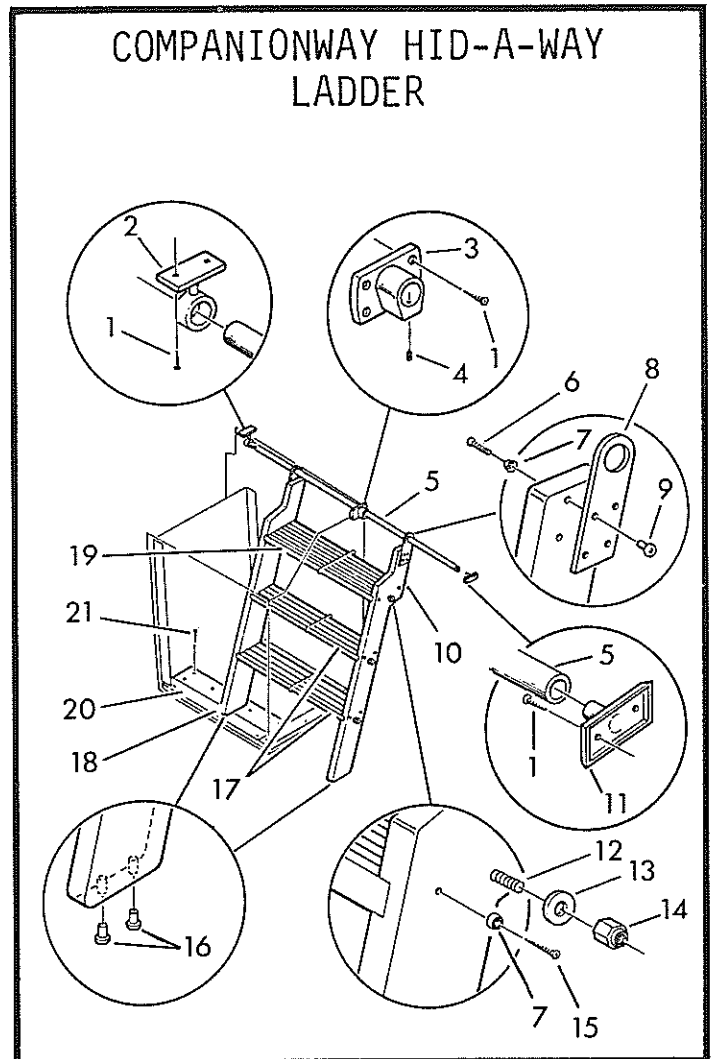

Det.	Part Number	Qty.	Description
49	43024400	2	Trim Loc Tan, 61"
50	43024400	2	Trim Loc Tan, 40"
51	62011807	2	Cleat, Forward Storage Box
52	82162500	20	Stud, Glove Snap, #12
53	12361500	2	Cover, Soft w/Pockets
54	22699500	1	Box, Starboard Storage
55	62697000	1	Cabin Trim Piece (Shape to fit.)
56	12697500	1	Retainer, Starboard Bulkhead (cut to allow clear passage for wires.)
57	62647800	1	Trim Piece, Storage Box, 20-7/8"
	15044000	1	Shelf Box w/Door (includes parts 58-61 and (3) screws, part number 82183200, detail 31.)
58	62355300	1	Bulkhead Box w/Door
59	12290700	1 pr.	Lock
60	12290800	1	Washer, Anchor, Door Lock
61	62738300	1	Gutter, Rain
62	82557500	6	Screw, #8x1-1/4"
63	62670418	1	Cleat, Mahogany