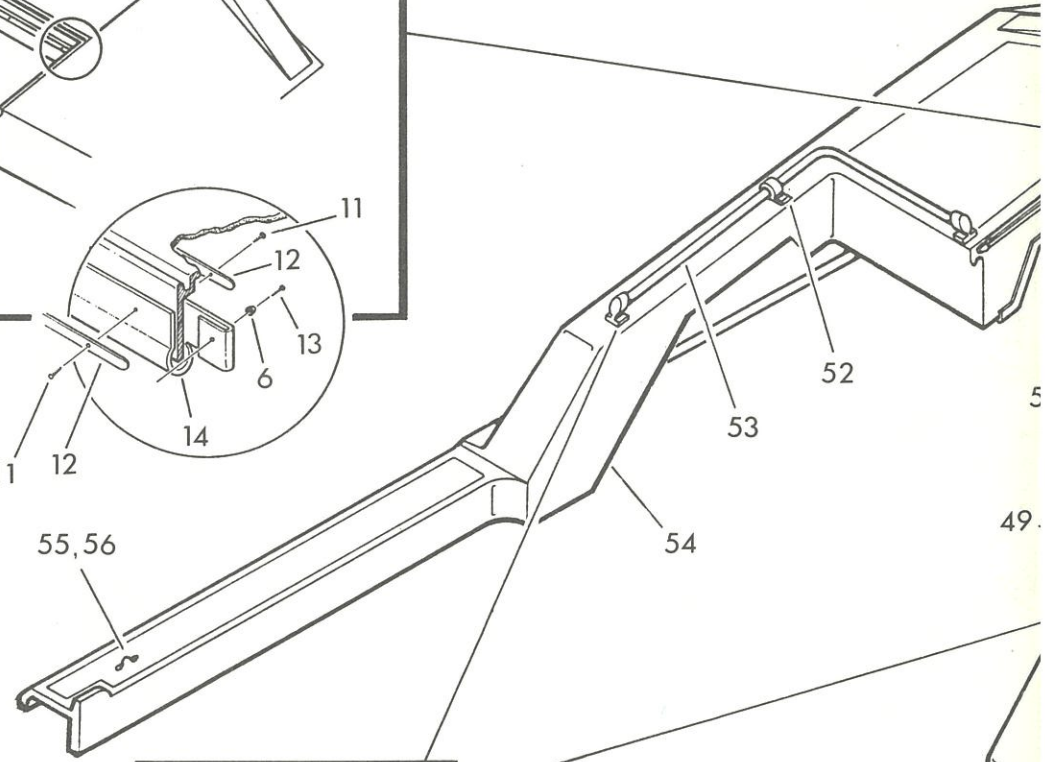

Det.	Part Number	Qty.	Description
1	82018300	14	Screw, #8x3/4"
2	12059400	2	Stop, Cast End
3	12665700	1	Extrusion, Port Rub Rail, 35"
4	62642500	1	Handle, Sliding Hatch
5	22672600	1	Cover, Companionway Hatch
6	82002800	14	Washer, Finishing, #10
7	82009700	4	Screw, #8x1-1/2"
8	82788800	5	Screw, #10-24x3/4"
9	12665800	1	Hatch, Sliding
10	12665701	1	Extrusion, Stbd. Rub Rail, 35"
11	82038900	9	Screw, #6x3/4"
12	12308500	2	Strake, Rub, 18"
13	82010100	2	Screw, #8x3/4"
14	12633100	1	Pad, Companionway
15	82009800	16	Screw, #8x5/8"
16	12664600	2	Ventilator Hatch Assembly
17	82009900	48	Screw, #10x1"
18	12605200	1	Chock, Open, Port
19	82106600	2	Screw, #1/4-20x2-1/4"
20	82116600	2	Screw, #1/4-20x3"
21	12090500	1	Cleat, Springline
22	12605300	1	Chock, Open, Stbd.
23	82035200	2	Washer, Flat, #1/4
24	82150900	2	Stopnut, Elastic, Brass, #1/4-20
25	12586000	1	Holder, Hatch
26	82114300	8	Stopnut, Elastic, Brass, #10-24
27	82016400	8	Washer, Flat, #10
28	82158400	4	Stopnut, Elastic, Brass, #8-32
29	82062500	4	Washer, Flat, #8
30	22615100	1	Hatch, Anchor
31	12113000	1 pr.	Hinge
32	82351100	4	Screw, #8-32x1"
33	82008200	8	Screw, #10-24x1"
34	82018300	8	Screw, #8x3/4"
35	12086100	1	Handle, Flush
36	12060900	1	Catch (includes all attaching hardware)
37	12182400	1	Plate, Compass
38	12355800	1	Panel, Instrument, Blank
39	82092700	20	Screw, #6x1/2"
40	12354700	1	Shield, Sun
41	12139300	4	Bushing, Nylon
42	12355900	1	Panel, Switch (includes Switches and Sternlight Harness.)
43	12355200	2	Port Light, Opening, w/Screen (1 each side, Port and Starboard.)
44	82370000	20	Screw, #10-24x7/8" (10 each side, Port and Starboard.)
45	82016400	20	#10 Washer, Flat (10 each side, Port and Starboard.)
46	82089900	20	#10-24 Nut, Acorn (10 each side, Port and Starboard.)
47	82020700	5	Screw, #10-24x1/2"
48	72529600	4	Support, Stanchion, End
49	72649900	1	Rail, Starboard Grab
50	12353600	1	Cover, Dash Control

Det.	Part Number	Qty.	Description
51	12353700	1	Cover, Dash
52	72529500	1	Support, Stanchion, Center
53	72679300	1	Rail, Grab, Port
54	22696800	1	Topskin
55	12065800	4	Strap, Eye
56	82161100	8	Screw, #6x1"
57	62153800	5	Bung, Teak