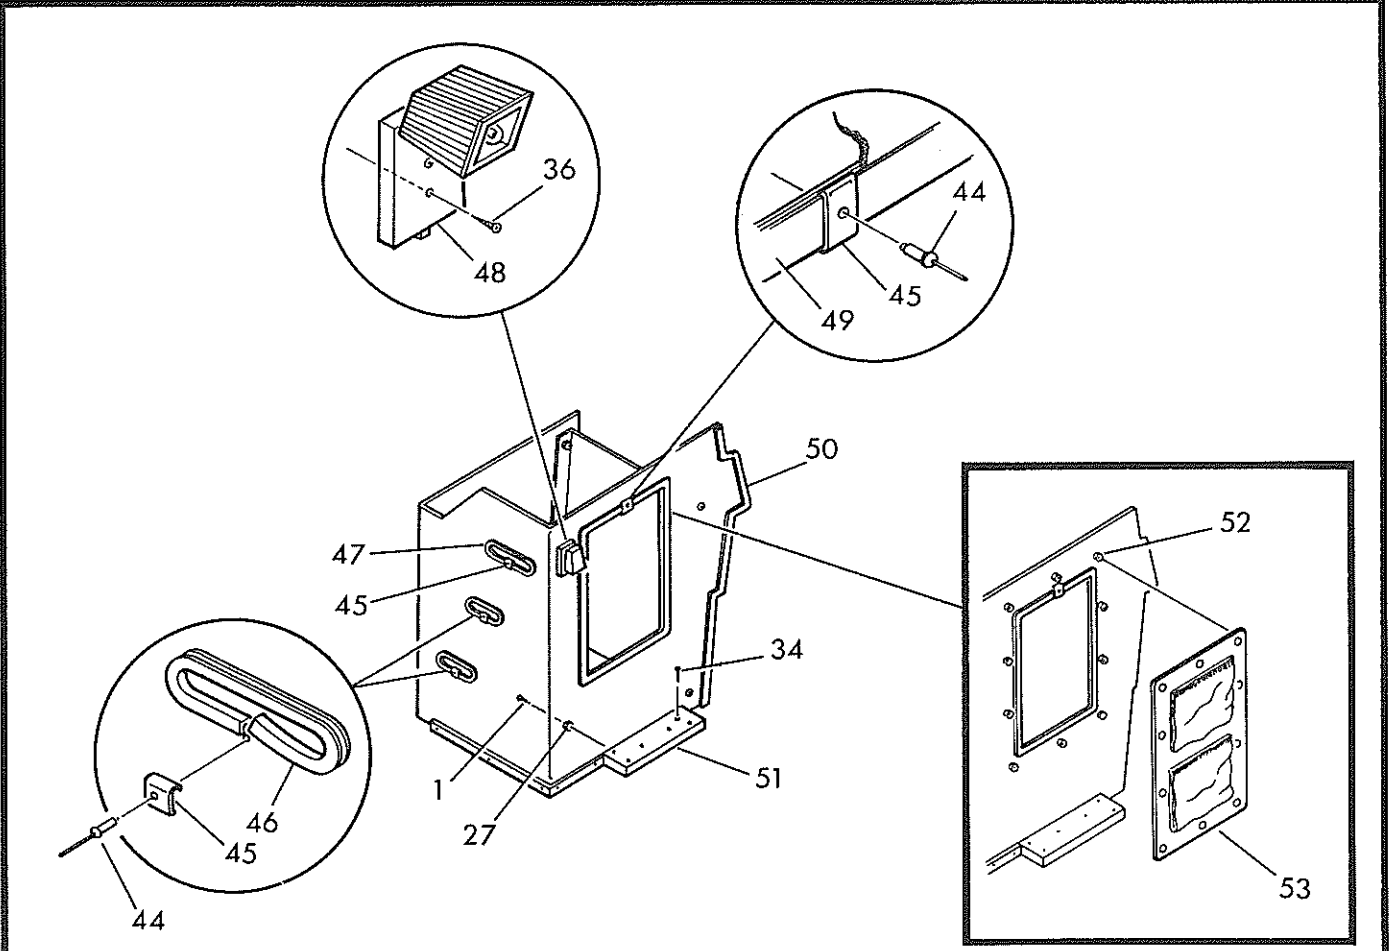

PORT STORAGE BOX