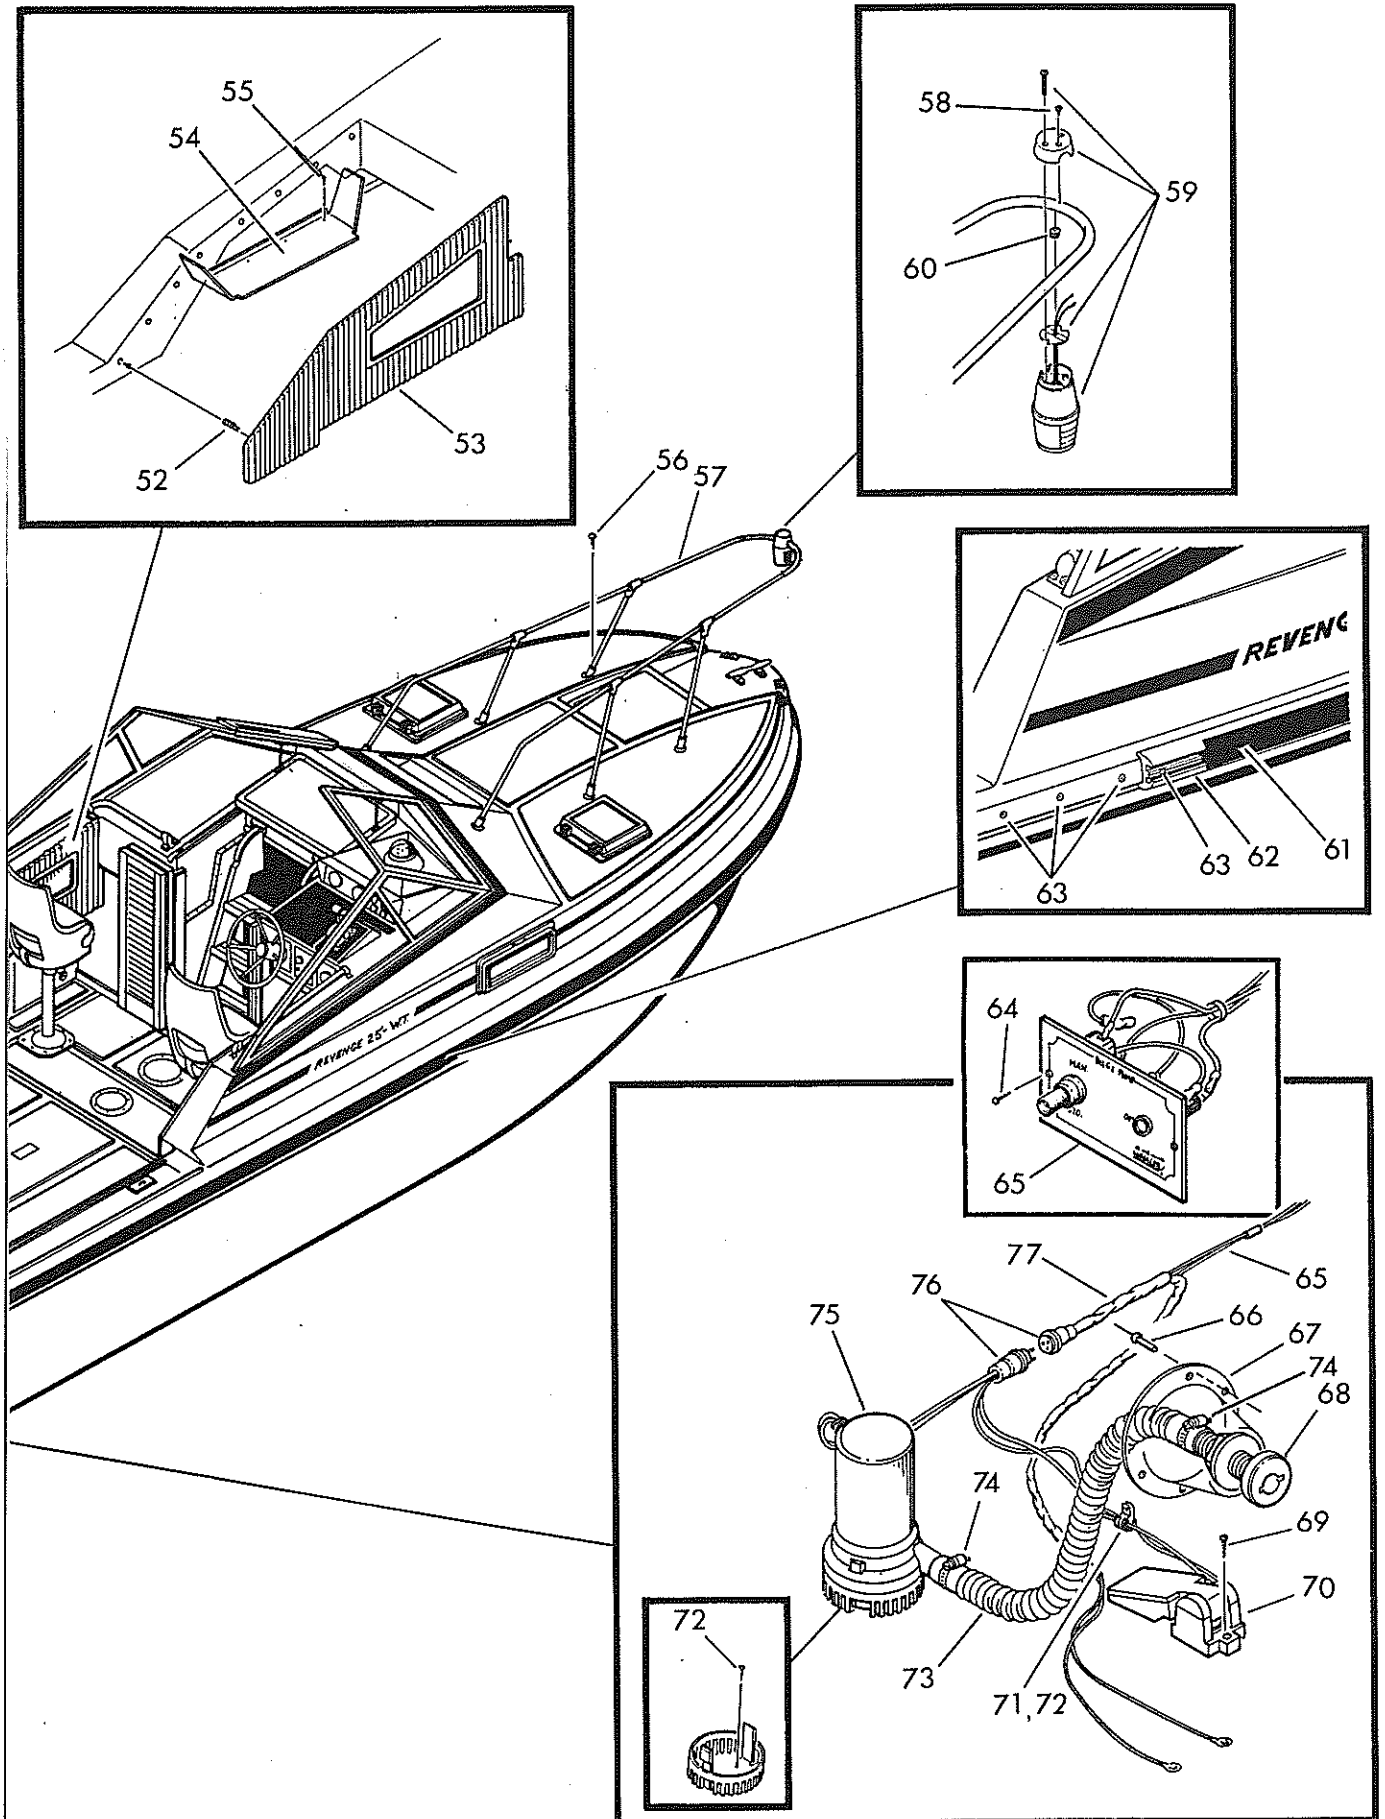

25' Revenge Walk-Through - Outboard

Det.	Part Number	Qty.	Description
1	12756400	1	Sternlight, 99"
2	82161100	2	Screw, #6x1"
3	12415000	1	Clip, 1-1/4"
4	62414900	1	Block, Sternlight
5	82072700	2	Nut, Well
6	82216700	2	Screw, #10-32x2"
7	82009800	4	Screw, #8x5/8"
8	12346100	1	Harness, Power w/Main Circuit Breaker
9	12136700	2	Clamp, Support
10	82063900	2	Screw, #14x1" (1 each side-Port and Starboard.)
11	82061100	4	Screw, 1/4-20x1-1/2" (2 each side - Port and Starboard.)
12	12149000	1/pr.	Holder, Flush Mount Rod (1 each side-Port and Starboard.)
13	82035200	4	Washer, Flat, 1/4" (2 each side-Port and Starboard.)
14	82150900	4	Stopnut, Elastic, Brass, #1/4-20
15	12117000	1	Ventilator
16	82150900	3	Stopnut, Elastic, Brass, #1/4-20
17	82035200	3	Washer, Flat, 1/4"
18	62340100	1	Block, Base, Sternlight
19	12298300	1	Escutcheon
20	82372300	2	Screw, #10x1-3/4"
21	12308600	2	Bushing, Snap
22	82065400	3	Screw, #1/4-20x2"
23	12308800	1	Ring, Sternlight
24	62433300	1	Block, Support, Sternlight
25	82068300	3	Screw, #6x1/2"
26	62430700	2	Cleat (1 each side - Port and Starboard.)
27	82002800		Washer, Finish, #10 (3 each side-Port and Starboard.)
28	82009600	6	Screw, #10x1-1/2" (3 each side-Port and Starboard.)
29	22341400	1	Cover, Fuel Hose, Port
	22341500	1	Cover, Wire, Starboard (not shown.)
30	43026800	2	Trim Loc Tan, 17" (1 each side-Port and Starboard.)
31	82121200	14	Washer, Finish, #6 (7 each side-Port and Starboard.)
32	82161100	14	Screw, #6x1" (7 each side-Port and Starboard.)
33	82062200	4	Screw, #10-32x1"
34	82137700	4	Stopnut, Elastic, brass, #10-32
35	82016400	4	Washer, Flat, #10
36	12662400	1	Fill, Recessed Fuel
37	82062500	3	Washer, Flat, #8
38	12334500	1	Wire, Ground
39	82158400	3	Stopnut, Elastic, Brass, #8-32
40	43014200	1	Hose, Fuel Fill, 30"
41	12126200	2	Clamp, Fuel Fill Hose
42	12364000	1	Fill, Fuel
43	82063600	3	Screw, #8-32x3/4"
44	82183200	8	Screw, #8x1"
45	62246500	1	Trim Piece, Port, 22-1/2"
46	82019801	12	Screw, #10-24x1-1/2"
47	82091700	12	Washer, Flat, 13/64"

Det.	Part Number	Qty.	Description
48	82114300	12	Stopnut, Elastic, Brass, #10-24
49	62246500	1	Trim Piece, Starboard, 22"
50	43024400	2	Trim Loc Tan (43" each side - Port and Starboard.)
51	12644300	1	Windshield (Package includes Stanchions, Trim and (22) 82183200 Screws, #8x1".)
	12440300	1	Hydraulic Steerer Kit (includes Pump 52 below, all hardware and installation instructions. Does not include Hydraulic Hoses Part #53.)
52	12440301	1	Pump, Helix
53	12465500	1/pr	Hoses, Hydraulic Steerer, 22'
54	12465600	1	Wedge, 20°, Hydraulic Steerer
55	12133000	1	Label, Steering Pull Warning
56	12083800	1	Wheel, Steering, Stainless Steel (to order packaged Stainless Steel Wheel Assembly, use order number 15061200.)
57	12787400	2	Seat, Pedestal
58	82109300	16	Screw, #14x1-1/2" (8 each Seat-Port and Starboard.)
59	82004500	16	Washer, Finish, #12 (8 each seat-Port and Starboard.)
60	12496300	1	Fitting, Rub Rail End, Port
	12496400	1	Fitting, Rub Rail End, Starboard
61	82019700	2	Screw, #10x2-1/2" (1 each side-Port and Starboard.)
62	82009900	4	Screw, #10x1" (1 each side-Port and Starboard.)
63	12308300	1 set	BW Logo Decal, 28"
64	43026700	1	Tape, Striping, 1", 58.500 ft.
65	12478300	1 set	Decal, Revenge 25'
66	12697800	1 set	Decal, W.T.
67	43023000	1	Tape, Striping, 2", 13 ft.
68	43038300	1	Tape, Striping, 3", 6.500 ft.
69	12707400	2	Strake, Rub, 107"
70	82038900	52	Screw, #6x3/4" (26 each side-Port and Starboard.)

12607102
08300