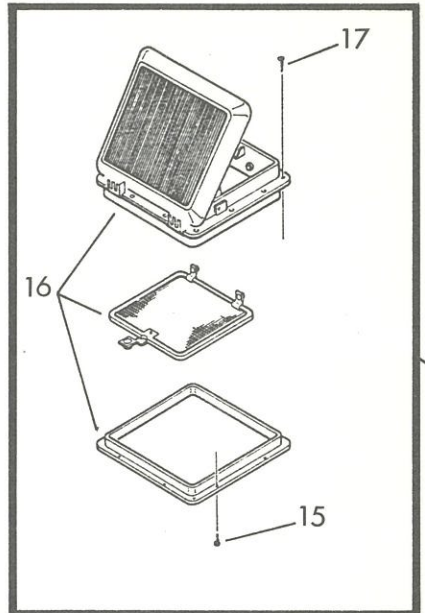

Det.	Part Number	Qty.	Description
1	82018300	14	Screw, #8x3/4"
2	12059400	2	Stop, Cast End
3	12665700	1	Extrusion, Port Rub Rail, 35"
4	62642500	1	Handle, Sliding Hatch
5	22672600	1	Cover, Companionway Hatch
6	82002800	14	Washer, Finishing, #10
7	82009700	4	Screw, #8x1-1/2"
8	82788800	5	Screw, #10-24x3/4"
9	12665800	1	Hatch, Sliding
10	12665701	1	Extrusion, Stbd. Rub Rail, 35"
11	82038900	9	Screw, #6x3/4"
12	12308500	2	Strake, Rub, 18"
13	82010100	2	Screw, #8x3/4"
14	12633100	1	Pad, Companionway
15	82009800	16	Screw, #8x5/8"
16	12664600	2	Ventilator Hatch Assembly
17	82009900	48	Screw, #10x1"
18	12605200	1	Chock, Open, Port
19	82106600	2	Screw, #1/4-20x2-1/4"
20	82116600	2	Screw, #1/4-20x3"
21	12090500	1	Cleat, Springline
22	12605300	1	Chock, Open, Stbd.
23	82035200	2	Washer, Flat, #1/4
24	82150900	2	Stopnut, Elastic, Brass, #1/4-20
25	12586000	1	Holder, Hatch
26	82114300	8	Stopnut, Elastic, Brass, #10-24
27	82016400	8	Washer, Flat, #10
28	82158400	4	Stopnut, Elastic, Brass, #8-32
29	82062500	4	Washer, Flat, #8
30	22615100	1	Hatch, Anchor
31	12113000	1 pr.	Hinge
32	82351100	4	Screw, #8-32x1"
33	82008200	8	Screw, #10-24x1"
34	82018300	8	Screw, #8x3/4"
35	12086100	1	Handle, Flush
36	12060900	1	Catch (includes all attaching hardware)
37	12182400	1	Plate, Compass
38	12355800	1	Panel, Instrument, Blank
39	82092700	20	Screw, #6x1/2"
40	12354700	1	Shield, Sun
41	12139300	4	Bushing, Nylon
42	12355900	1	Panel, Switch (includes Switches and Sternlight Harness.)
43	12355200	2	Port Light, Opening, w/Screen (1 each side, Port and Starboard.)
44	82370000	20	Screw, #10-24x7/8" (10 each side, Port and Starboard.)
45	82016400	20	#10 Washer, Flat (10 each side, Port and Starboard.)
46	82089900	20	#10-24 Nut, Acorn (10 each side, Port and Starboard.)
47	82020700	5	Screw, #10-24x1/2"
48	72529600	4	Support, Stanchion, End
49	72649900	1	Rail, Starboard Grab
50	12353600	1	Cover, Dash Control

Det.	Part Number	Qty.	Description
51	12353700	1	Cover, Dash
52	72529500	1	Support, Stanchion, Center
53	72679300	1	Rail, Grab, Port
54	22696800	1	Topskin
55	12065800	4	Strap, Eye
56	82161100	8	Screw, #6x1"
57	62153800	5	Bung, Teak