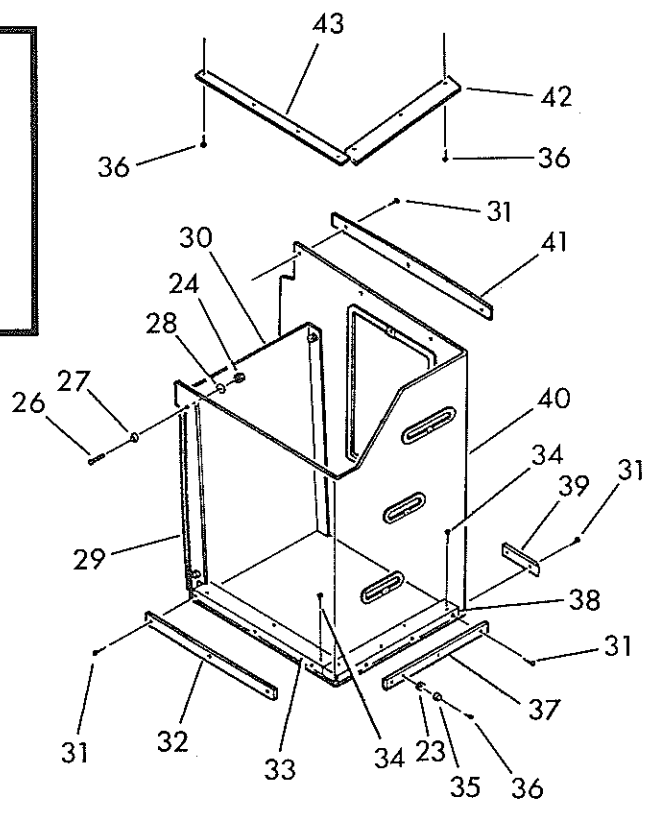

PORT STORAGE BOX