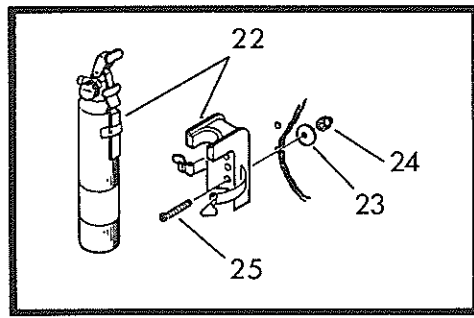

PORT STORAGE BOX