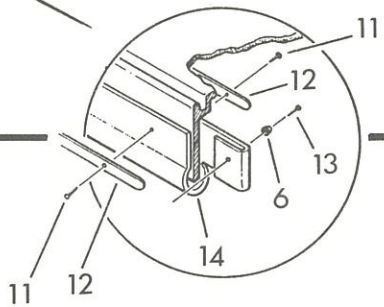

Det.	Part Number	Qty.	Description
1	82018300	14	Screw, #8x3/4"
2	12059400	2	Stop, Cast End
3	12665700	1	Extrusion, Port Rub Rail, 35"
4	62642500	1	Handle, Sliding Hatch
5	22672600	1	Cover, Companionway Hatch
6	82002800	14	Washer, Finishing, #10
7	82009700	4	Screw, #8x1-1/2"
8	82788800	5	Screw, #10-24x3/4"
9	12665800	1	Hatch, Sliding
10	12665701	1	Extrusion, Stbd. Rub Rail, 35"
11	82038900	9	Screw, #6x3/4"
12	12308500	2	Strake, Rub, 18"
13	82010100	2	Screw, #8x3/4"
14	12633100	1	Pad, Companionway
15	82009800	16	Screw, #8x5/8"
16	12664600	2	Ventilator Hatch Assembly
17	82009900	48	Screw, #10x1"
18	12605200	1	Chock, Open, Port
19	82106600	2	Screw, #1/4-20x2-1/4"
20	82116600	2	Screw, #1/4-20x3"
21	12090500	1	Cleat, Springline
22	12605300	1	Chock, Open, Stbd.
23	82035200	2	Washer, Flat, #1/4
24	82150900	2	Stopnut, Elastic, Brass, #1/4-20
25	12586000	1	Holder, Hatch
26	82114300	8	Stopnut, Elastic, Brass, #10-24
27	82016400	8	Washer, Flat, #10
28	82158400	4	Stopnut, Elastic, Brass, #8-32
29	82062500	4	Washer, Flat, #8
30	22615100	1	Hatch, Anchor
31	12113000	1 pr.	Hinge
32	82351100	4	Screw, #8-32x1"
33	82008200	8	Screw, #10-24x1"
34	82018300	8	Screw, #8x3/4"
35	12086100	1	Handle, Flush
36	12060900	1	Catch (includes all attaching hardware)
37	12182400	1	Plate, Compass
38	12355800	1	Panel, Instrument, Blank
39	82092700	20	Screw, #6x1/2"
40	12354700	1	Shield, Sun
41	12139300	4	Bushing, Nylon
42	12355900	1	Panel, Switch (includes Switches and Sternlight Harness.)
43	12355200	2	Port Light, Opening, w/Screen (1 each side, Port and Starboard.)
44	82370000	20	Screw, #10-24x7/8" (10 each side, Port and Starboard.)
45	82016400	20	#10 Washer, Flat (10 each side, Port and Starboard.)
46	82089900	20	#10-24 Nut, Acorn (10 each side, Port and Starboard.)
47	82020700	5	Screw, #10-24x1/2"
48	72529600	4	Support, Stanchion, End
49	72649900	1	Rail, Starboard Grab
50	12353600	1	Cover, Dash Control

Det.	Part Number	Qty.	Description
51	12353700	1	Cover, Dash
52	72529500	1	Support, Stanchion, Center
53	72679300	1	Rail, Grab, Port
54	22696800	1	Topskin
55	12065800	4	Strap, Eye
56	82161100	8	Screw, #6x1"
57	62153800	5	Bung, Teak