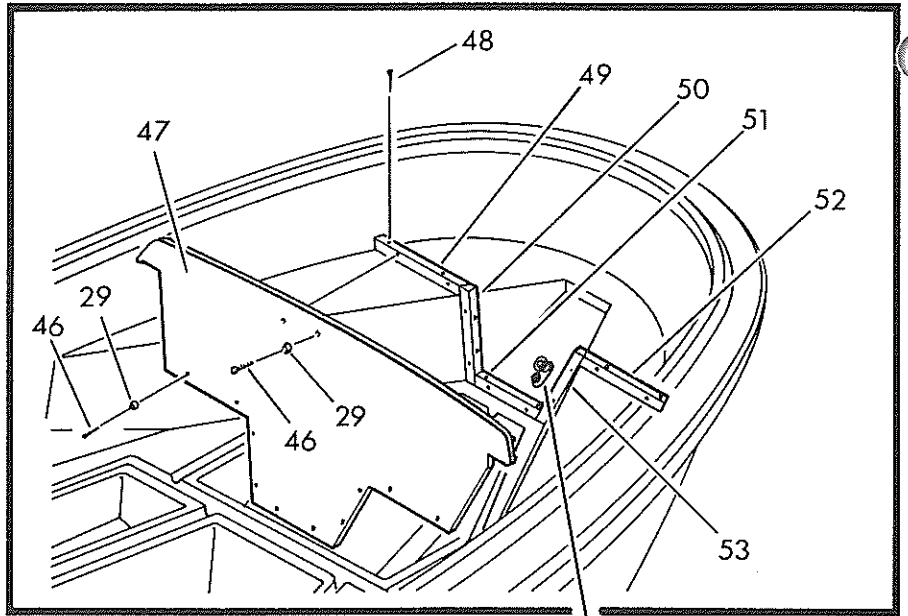

# 25' Revenge Walk-Through - Outboard

Det.	Part Number	Qty.	Description
1	82010100	12	Screw, #8x3/4" (6 used each side - Port and Starboard.)
2	12113000	2 pr.	Hinge (1 pair each side - Port and Stbd.)
3	82063600	8	Screw, #8-32x3/4" (4 used each side - Port and Stbd.)
4	82158400	8	Stopnut, Elastic, Brass, #8-32 (4 used each side-Port and Stbd.)
5	62428800	2	Cover, Locker, Qtr. Box(1 used each side-Port and Stbd.-includes parts 1-4.)
6	82091700	4	Washer, Flat, 13/64" (2 used each side - Port and Stbd.)
7	82009800	4	Screw, #8x5/8" (2 used each side-Port and Stbd.)
8	43016200	2	Strap, Nylon (1 used each side-Port and Stbd.)
9	22487300	1	Port Quarter Box
	22487400	1	Stbd. Quarter Box
10	82038900	4	Screw, #6x3/4" (2 used each side - Port and Stbd.)
11	12428000	2	Strake, Rub (1 used each side-Port and Stbd.)
12	82059900	26	Rivet, Pop, 3/16x3/4" Grip (13 used each side-Port and Stbd.)
13	12085300	1	Boot, Black (used on Stbd. side only.)
14	82009800	4	Screw, #8x5/8"(used on Stbd.side only.)
15	12127400	2	Barb, Male Fuel Hose (used on Stbd. side only)
16	12209700	2	Elbow, Street, 1/4" (used on Stbd. side only.)
17	12127500	2	Fitting, Bulkhead (used on Stbd. side only.)
18	12308900	2	Plug, Brass (used on Stbd. side only.)
19	82002800	12	Washer, Finish, #10 (6 used on each side-Port and Stbd.)
20	82372300	12	Screw, #10x1-3/4"(6 used on each side - Port and Stbd.)
21	82065400	8	Screw, #1/4-20x2" (4 used each side - Port and Stbd.)
22	12090500	2	Cleat, Springline (1 each side - Port and Stbd.)
23	82035200	8	Washer, Flat, #1/4 (4 used each side - Port and Stbd.)
24	82150900	8	Stopnut, Elastic, Brass, #1/4-20 (4 used each side-Port and Stbd.)
25	12433400	2	Bracket, Stern Cleat Rein (1 used each side-Port and Stbd.)
26	82109300	4	Screw, #14x1-1/2" (2 used each side - Port and Stbd.)
27	62430600	2	Cleat (1 used each side - Port and Stbd.)
28	82372300	12	Screw, #10x1-3/4" (8 used on each side - Port and Stbd.)
29	62432200		Cover, Aft. Sump, Port
	62432300		Cover, Aft. Sump, Stbd. (Both Port and Stbd. Covers include Parts 30 - 33.)
30	82158400	20	Locknut (10 used on each side - Port and Stbd.)
31	82062500	20	Washer, Flat (10 used on each side - Port and Stbd.)
32	82606600	20	Screw, #8-32x7/8" (10 used on each side - Port and Stbd.)