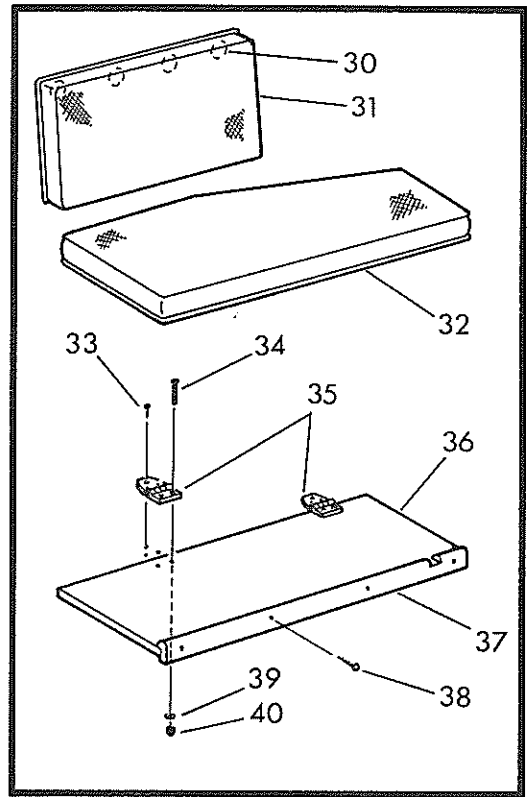

TO ORDER COMPANIONWAY
DOOR/FRAME ASSEMBLY
USE ORDER NUMBER
62-6812-00