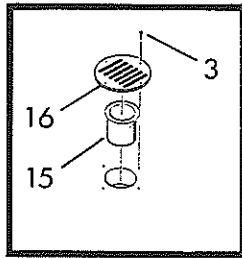

Det.	Part Number	Qty.	Description
1	43029000	1	Tube, 1/2" PVC, 4 ft.
2	12427100	2	Clip, Line Support
3	82009800	63	Screw, #8x5/8"
4	12127300	4	Clip
5	12426000	1	Wire, Ground
6	43020600	2	Hose, Fuel Line
7	12127600	8	Clamp, Hose, Fuel Line
8	12127400	2	Barb, Male
9	12334400	1	Wire, Ground
10	12294700	1	Tube, Drain, Aluminum, 3-3/4"
11	12008900	16	O-Ring, Neoprene
12	12136700	10	Clamp, Support
13	12423010	1	Line, Fuel, Copper
14	12423020	1	Line, Fuel, Copper
15	12392600	2	Tube, Drain
16	12509400	2	Strainer
17	82372300	123	Screw, #10x1-3/4"
18	82002800	8	Washer, Finish, #10
19	62432200	1	Cover, Aft Sump, Port
20	62432300	1	Cover, Aft Sump, Stbd. (both Covers include parts 21 - 24.)
21	82606600	20	Screw, #8-32x7/8" (10 each Cover- Port and Stbd.)
22	12113000	2 pr.	Hinge (1 pair each Cover, Port and Stbd.)
23	82062500	20	Washer, Flat (10 each Cover, Port and Stbd.)
24	82158400	20	Locknut (10 each Cover, Port and Stbd.)
25	12418600	4	Strap, Holddown, Fuel Tank
26	12418400	4	Strap, Aluminum Holddown
27	82313800	16	Screw, #14x1"
28	12418500	8	Bracket, Aluminum Holddown
29	22431000	1	Cover, Baitwell, Aft.
30	22431300	1	Cover, Tank, Fuel
31	12299500	3	Port, Access, Tan, 8"
32	82150800	32	Rivet, Pop, 3/16x3/8" Grip
33	22431100	2	Cover, Side
34	12255200	1	Port, Access, Clear, 6"
35	12432600	1	Plaque, "NO DRILL"
36	82413300	4	Screw, #4x5/8"
37	22699600	1	Section, Floor, Forward
38	12624300	1	Elbow, Drain, 90°
39	43032600	1	Pipe, P.V.C., 4"x14"
40	12648100	1	Tank, Fuel, 140 Gallon
41	12418800	4	Pad, Tank, Fuel
42	12418700	1	Strap, Tank, Fuel
43	12428900	1	Bridge, Tunnel
44	12126000	3	Clamp, Vent Hose
45	43022700	1	Hose, Vent, 9.5 ft.
46	12794700	1	Spring, Hose, Vent, 6"
47	12180902	1	Tie, Tyrap
48	12794100	1	Spring, Hose, Vent, 12"
49	12298900	1	Fitting, Vent
50	12162200	1	Label, No Smoking
51	12334500	1	Wire, Ground
52	43041800	2	Hose, Fill, 30"

Det.	Part Number	Qty.	Description
53	12126200	6	Clamp, Hose, Fill
54	12908400	1	Elbow, Hose, Fill
55	82016300	3	Nut, Hex, #10-24
56	82016500	3	Washer, Star, #10 ext.
57	82016400	3	Washer, Flat, #10
58	82020700	3	Screw, #10-24x1/2"
59	12426200	1	Tube, Drain, 8-1/2"
60	12012900	3	Tube, Drain, 4-7/8"
61	12160800	7	Vent, Stainless Steel
62	12018100	7	Plug, Drain
63	82061600	2	Screw, #8-32x1"
64	82121200	2	Washer, Finish, #6
65	62433600	1	Cover, Cabin Sump Drain
66	12065800	2	Strap, Eye
67	82158400	2	Stopnut, Elastic, Brass
68	15073800	1	Cord, shock
69	22431200	1	Cover, Sump, Cabin
70	12076600	2	Tube, Drain, 13/16"
71	12543800	3	Tube, Drain, 3-3/4"
72	12612000	1	Tube, Drain, 1-1/4"x3-1/2"
73	12612100	2	O-Ring, Neoprene
74	82232800	2	Stopnut, Elastic, Brass, #4-40
75	12326200	2	Spring
76	12326300	2	Spacer
77	82326400	2	Screw, #4-40x1-3/8"
78	12117000	2	Ventilator
79	82068300	6	Screw, #6x1/2"
80	82160100	1	Screw, 10-24x1/2"
81	82109300	1	Screw, #14x1-1/2"
82	12171800	1	Disc, Grounding
83	82114300	1	Nut, #10-24
84	82009800	2	Screw, #8x5/8"