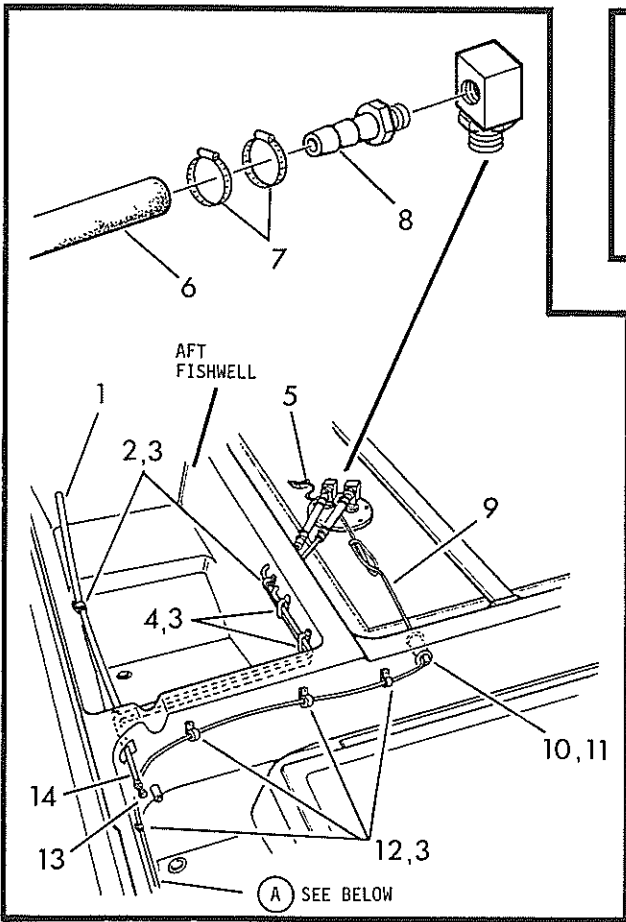

Det.	Part Number	Qty.	Description
1	43029000	1	Tube, 1/2" PVC, 4 ft.
2	12427100	2	Clip, Line Support
3	82009800	63	Screw, #8x5/8"
4	12127300	4	Clip
5	12426000	1	Wire, Ground
6	43020600	2	Hose, Fuel Line
7	12127600	8	Clamp, Hose, Fuel Line
8	12127400	2	Barb, Male
9	12334400	1	Wire, Ground
10	12294700	1	Tube, Drain, Aluminum, 3-3/4"
11	12008900	16	O-Ring, Neoprene
12	12136700	10	Clamp, Support
13	12423010	1	Line, Fuel, Copper
14	12423020	1	Line, Fuel, Copper
15	12392600	2	Tube, Drain
16	12509400	2	Strainer
17	82372300	123	Screw, #10x1-3/4"
18	82002800	8	Washer, Finish, #10
19	62432200	1	Cover, Aft Sump, Port
20	62432300	1	Cover, Aft Sump, Stbd. (both Covers include parts 21 - 24.)
21	82606600	20	Screw, #8-32x7/8" (10 each Cover- Port and Stbd.)
22	12113000	2 pr.	Hinge (1 pair each Cover, Port and Stbd.)
23	82062500	20	Washer, Flat (10 each Cover, Port and Stbd.)
24	82158400	20	Locknut (10 each Cover, Port and Stbd.)
25	12418600	4	Strap, Holddown, Fuel Tank
26	12418400	4	Strap, Aluminum Holddown
27	82313800	16	Screw, #14x1"
28	12418500	8	Bracket, Aluminum Holddown
29	22431000	1	Cover, Baitwell, Aft.
30	22431300	1	Cover, Tank, Fuel
31	12299500	3	Port, Access, Tan, 8"
32	82150800	32	Rivet, Pop, 3/16x3/8" Grip
33	22431100	2	Cover, Side
34	12255200	1	Port, Access, Clear, 6"
35	12432600	1	Plaque, "NO DRILL"
36	82413300	4	Screw, #4x5/8"
37	22699600	1	Section, Floor, Forward
38	12624300	1	Elbow, Drain, 90°
39	43032600	1	Pipe, P.V.C., 4"x14"
40	12648100	1	Tank, Fuel, 140 Gallon
41	12418800	4	Pad, Tank, Fuel
42	12418700	1	Strap, Tank, Fuel
43	12428900	1	Bridge, Tunnel
44	12126000	3	Clamp, Vent Hose
45	43022700	1	Hose, Vent, 9.5 ft.
46	12794700	1	Spring, Hose, Vent, 6"
47	12180902	1	Tie, Tyrap
48	12794100	1	Spring, Hose, Vent, 12"
49	12298900	1	Fitting, Vent
50	12162200	1	Label, No Smoking
51	12334500	1	Wire, Ground
52	43041800	2	Hose, Fill, 30"

Det.	Part Number	Qty.	Description
53	12126200	6	Clamp, Hose, Fill
54	12908400	1	Elbow, Hose, Fill
55	82016300	3	Nut, Hex, #10-24
56	82016500	3	Washer, Star, #10 ext.
57	82016400	3	Washer, Flat, #10
58	82020700	3	Screw, #10-24x1/2"
59	12426200	1	Tube, Drain, 8-1/2"
60	12012900	3	Tube, Drain, 4-7/8"
61	12160800	7	Vent, Stainless Steel
62	12018100	7	Plug, Drain
63	82061600	2	Screw, #8-32x1"
64	82121200	2	Washer, Finish, #6
65	62433600	1	Cover, Cabin Sump Drain
66	12065800	2	Strap, Eye
67	82158400	2	Stopnut, Elastic, Brass
68	15073800	1	Cord, shock
69	22431200	1	Cover, Sump, Cabin
70	12076600	2	Tube, Drain, 13/16"
71	12543800	3	Tube, Drain, 3-3/4"
72	12612000	1	Tube, Drain, 1-1/4"x3-1/2"
73	12612100	2	O-Ring, Neoprene
74	82232800	2	Stopnut, Elastic, Brass, #4-40
75	12326200	2	Spring
76	12326300	2	Spacer
77	82326400	2	Screw, #4-40x1-3/8"
78	12117000	2	Ventilator
79	82068300	6	Screw, #6x1/2"
80	82160100	1	Screw, 10-24x1/2"
81	82109300	1	Screw, #14x1-1/2"
82	12171800	1	Disc, Grounding
83	82114300	1	Nut, #10-24
84	82009800	2	Screw, #8x5/8"