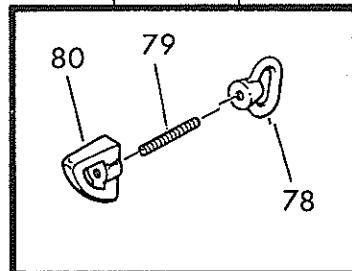

Det.	Part Number	Qty.	Description
33	12113000	2 pr.	Hinge (1 pair used on each side - Port and Stbd.)
34	82002800	8	Washer, Finish, #10 (4 used on each side - Port and Stbd.)
35	82372300	8	Screw, #10x1-3/4" (4 used on each side - Port and Stbd.)
36	62430500	4	Cleat (2 used on each side - Port and Stbd.)
37	12127600	2	Clamp, Hose, Fuel Line
38	12127300	1	Clip
39	82009800	1	Screw, #8x5/8"
40	12432800	7	Holder, Rod (4 Stbd. and 3 Port)
	15065100	2	Rod Holder Assembly (includes parts 41-47.)
41	82009600	4	Screw, #10x1-1/2"
42	82002800	4	Washer, Finish, #10
43	62328700	2	Rack, Rod
44	82114300	2	Stopnut, Elastic, Brass
45	12140200	4	Bracket Angle
46	82019801	2	Screw, #10-24x1-1/2"
47	62005900	2	Cleat
48	82114300	4	Stopnut, Elastic, Brass
49	82002800	8	Washer, Finish, #10
50	82019801	4	Screw, #10-24x1-1/2"
51	82002400	4	Screw, #10x2"
52	12642000	30	Fastener, Panel (15 used on each side-Port and Stbd.)
53	12695100	1	Panel, Upholstered, Port
	12695200	1	Panel, Upholstered, Stbd.
54	12706500	1	Pocket, Kydex, Port
	12706600	1	Pocket, Kydex, Stbd.
55	82009800	12	Screw, #8x5/8" (6 used on each side - Port and Stbd.)
56	82063900	18	Screw, #14x1-1/2"
57	72663500	1	Rail, Bow, Welded one-piece
58	82020700	1	Screw, Rail, #10-24
59	12792100	1	Light, Bow
60	12007909	1	Grommet, Rubber, 3/8"
61	12419100	1	Vinyl, Flex, 55'
62	12487200	2	Rubrail, Rigid, 25'
63	82059900	281	Rivet, Pop, 3/16x3/4"
64	82121100	2	Screw, #6x3/4"
65	12150200	1	Switch, Bilge Pump w/Harness
66	82033700	6	Rivet, Pop, 3/16x1/2"
67	12321500	1	Cup, Bilge Pump
68	12155300	1	Fitting, Thru Hull
69	82183200	2	Screw, #8x1"
70	12150000	1	Switch, Float
71	12253800	1	Clamp, Wire
72	82009800	3	Screw, #8x5/8"
73	43016400	1	Hose, 2 ft.
74	12155900	2	Clamp, Hose
75	12149900	1	Pump, Bilge
76	12155401	1	Plug, Female
	12155402	1	Plug, Male
77	43027200	1	Tubing, Zipper, 2 ft.
78	12320600	2	Nut, Chrome Eye, 1/2"
79	12255002	2	Stud, Eye, 4"
80	12255000	2	Eye, Head Bow and Ski

TOP ROD HOLDER
IS FOUND ON STBD.
QUARTER BOX ONLY.
NOT USED ON PORT
QUARTER BOX.

15-0842-00 PORT QUARTER BOX ASSEMBLY
15-0843-00 STARBOARD QUARTER BOX ASSEMBLY