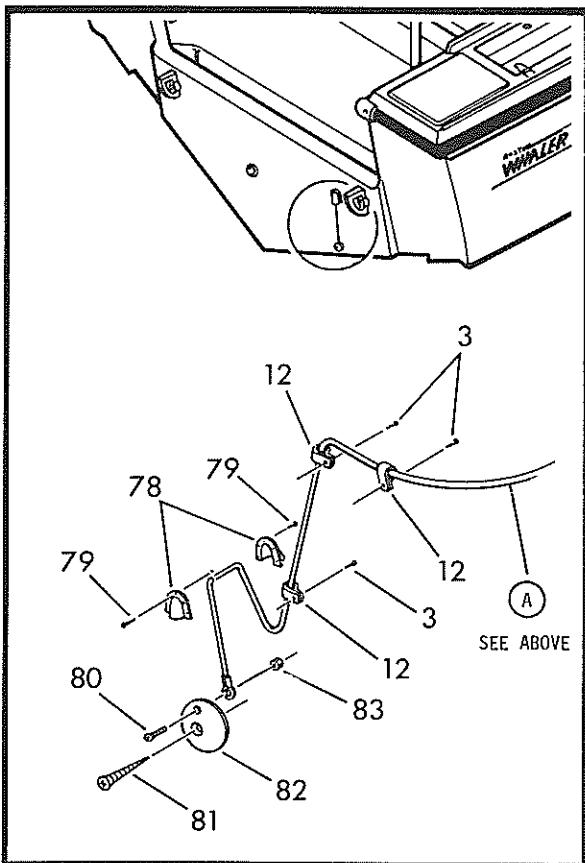

Det.	Part Number	Qty.	Description
1	43029000	1	Tube, 1/2" PVC, 4 ft.
2	12427100	2	Clip, Line Support
3	82009800	63	Screw, #8x5/8"
4	12127300	4	Clip
5	12426000	1	Wire, Ground
6	43020600	2	Hose, Fuel Line
7	12127600	8	Clamp, Hose, Fuel Line
8	12127400	2	Barb, Male
9	12334400	1	Wire, Ground
10	12294700	1	Tube, Drain, Aluminum, 3-3/4"
11	12008900	16	O-Ring, Neoprene
12	12136700	10	Clamp, Support
13	12423010	1	Line, Fuel, Copper
14	12423020	1	Line, Fuel, Copper
15	12392600	2	Tube, Drain
16	12509400	2	Strainer
17	82372300	123	Screw, #10x1-3/4"
18	82002800	8	Washer, Finish, #10
19	62432200	1	Cover, Aft Sump, Port
20	62432300	1	Cover, Aft Sump, Stbd. (both Covers include parts 21 - 24.)
21	82606600	20	Screw, #8-32x7/8" (10 each Cover- Port and Stbd.)
22	12113000	2 pr.	Hinge (1 pair each Cover, Port and Stbd.)
23	82062500	20	Washer, Flat (10 each Cover, Port and Stbd.)
24	82158400	20	Locknut (10 each Cover, Port and Stbd.)
25	12418600	4	Strap, Holddown, Fuel Tank
26	12418400	4	Strap, Aluminum Holddown
27	82313800	16	Screw, #14x1"
28	12418500	8	Bracket, Aluminum Holddown
29	22431000	1	Cover, Baitwell, Aft.
30	22431300	1	Cover, Tank, Fuel
31	12299500	3	Port, Access, Tan, 8"
32	82150800	32	Rivet, Pop, 3/16x3/8" Grip
33	22431100	2	Cover, Side
34	12255200	1	Port, Access, Clear, 6"
35	12432600	1	Plaque, "NO DRILL"
36	82413300	4	Screw, #4x5/8"
37	22699600	1	Section, Floor, Forward
38	12624300	1	Elbow, Drain, 90°
39	43032600	1	Pipe, P.V.C., 4"x14"
40	12648100	1	Tank, Fuel, 140 Gallon
41	12418800	4	Pad, Tank, Fuel
42	12418700	1	Strap, Tank, Fuel
43	12428900	1	Bridge, Tunnel
44	12126000	3	Clamp, Vent Hose
45	43022700	1	Hose, Vent, 9.5 ft.
46	12794700	1	Spring, Hose, Vent, 6"
47	12180902	1	Tie, Tyrap
48	12794100	1	Spring, Hose, Vent, 12"
49	12298900	1	Fitting, Vent
50	12162200	1	Label, No Smoking
51	12334500	1	Wire, Ground
52	43041800	2	Hose, Fill, 30"

Det.	Part Number	Qty.	Description
53	12126200	6	Clamp, Hose, Fill
54	12908400	1	Elbow, Hose, Fill
55	82016300	3	Nut, Hex, #10-24
56	82016500	3	Washer, Star, #10 ext.
57	82016400	3	Washer, Flat, #10
58	82020700	3	Screw, #10-24x1/2"
59	12426200	1	Tube, Drain, 8-1/2"
60	12012900	3	Tube, Drain, 4-7/8"
61	12160800	7	Vent, Stainless Steel
62	12018100	7	Plug, Drain
63	82061600	2	Screw, #8-32x1"
64	82121200	2	Washer, Finish, #6
65	62433600	1	Cover, Cabin Sump Drain
66	12065800	2	Strap, Eye
67	82158400	2	Stopnut, Elastic, Brass
68	15073800	1	Cord, shock
69	22431200	1	Cover, Sump, Cabin
70	12076600	2	Tube, Drain, 13/16"
71	12543800	3	Tube, Drain, 3-3/4"
72	12612000	1	Tube, Drain, 1-1/4"x3-1/2"
73	12612100	2	O-Ring, Neoprene
74	82232800	2	Stopnut, Elastic, Brass, #4-40
75	12326200	2	Spring
76	12326300	2	Spacer
77	82326400	2	Screw, #4-40x1-3/8"
78	12117000	2	Ventilator
79	82068300	6	Screw, #6x1/2"
80	82160100	1	Screw, 10-24x1/2"
81	82109300	1	Screw, #14x1-1/2"
82	12171800	1	Disc, Grounding
83	82114300	1	Nut, #10-24
84	82009800	2	Screw, #8x5/8"