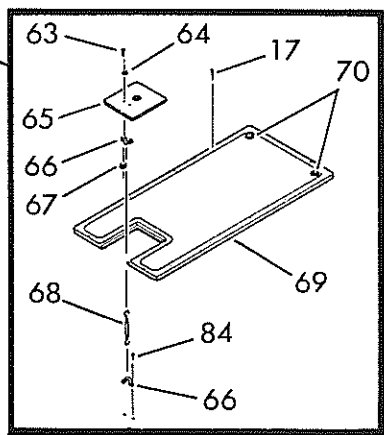

25' Revenge Walk-Through - Outboard

Det.	Part Number	Qty.	Description
1	82018300	14	Screw, #8x3/4"
2	12059400	2	Stop, Cast End
3	12665700	1	Extrusion, Port Rub Rail, 35"
4	62642500	1	Handle, Sliding Hatch
5	22672600	1	Cover, Companionway Hatch
6	82002800	14	Washer, Finishing, #10
7	82009700	4	Screw, #8x1-1/2"
8	82788800	5	Screw, #10-24x3/4"
9	12665800	1	Hatch, Sliding
10	12665701	1	Extrusion, Stbd. Rub Rail, 35"
11	82038900	9	Screw, #6x3/4"
12	12308500	2	Strake, Rub, 18"
13	82010100	2	Screw, #8x3/4"
14	12633100	1	Pad, Companionway
15	82009800	16	Screw, #8x5/8"
16	12664600	2	Ventilator Hatch Assembly
17	82009900	48	Screw, #10x1"
18	12605200	1	Chock, Open, Port
19	82106600	2	Screw, #1/4-20x2-1/4"
20	82116600	2	Screw, #1/4-20x3"
21	12090500	1	Cleat, Springline
22	12605300	1	Chock, Open, Stbd.
23	82035200	2	Washer, Flat, #1/4
24	82150900	2	Stopnut, Elastic, Brass, #1/4-20
25	12586000	1	Holder, Hatch
26	82114300	8	Stopnut, Elastic, Brass, #10-24
27	82016400	8	Washer, Flat, #10
28	82158400	4	Stopnut, Elastic, Brass, #8-32
29	82062500	4	Washer, Flat, #8
30	22615100	1	Hatch, Anchor
31	12113000	1 pr.	Hinge
32	82351100	4	Screw, #8-32x1"
33	82008200	8	Screw, #10-24x1"
34	82018300	8	Screw, #8x3/4"
35	12086100	1	Handle, Flush
36	12060900	1	Catch (includes all attaching hardware)
37	12182400	1	Plate, Compass
38	12355800	1	Panel, Instrument, Blank
39	82092700	20	Screw, #6x1/2"
40	12354700	1	Shield, Sun
41	12139300	4	Bushing, Nylon
42	12355900	1	Panel, Switch (includes Switches and Sternlight Harness.)
43	12355200	2	Port Light, Opening, w/Screen (1 each side, Port and Starboard.)
44	82370000	20	Screw, #10-24x7/8" (10 each side, Port and Starboard.)
45	82016400	20	#10 Washer, Flat (10 each side, Port and Starboard.)
46	82089900	20	#10-24 Nut, Acorn (10 each side, Port and Starboard.)
47	82020700	5	Screw, #10-24x1/2"
48	72529600	4	Support, Stanchion, End
49	72649900	1	Rail, Starboard Grab
50	12353600	1	Cover, Dash Control

Det.	Part Number	Qty.	Description
51	12353700	1	Cover, Dash
52	72529500	1	Support, Stanchion, Center
53	72679300	1	Rail, Grab, Port
54	22696800	1	Topskin
55	12065800	4	Strap, Eye
56	82161100	8	Screw, #6x1"
57	62153800	5	Bung, Teak