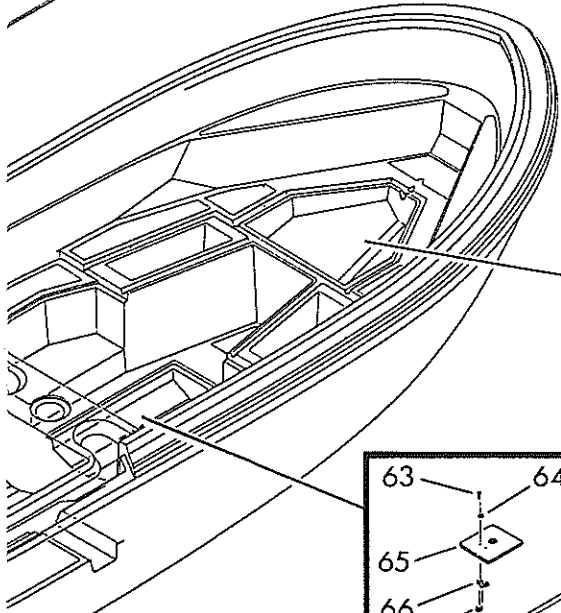

25' Revenge Walk-Through - Outboard

Det.	Part Number	Qty.	Description
1	82018300	14	Screw, #8x3/4"
2	12059400	2	Stop, Cast End
3	12665700	1	Extrusion, Port Rub Rail, 35"
4	62642500	1	Handle, Sliding Hatch
5	22672600	1	Cover, Companionway Hatch
6	82002800	14	Washer, Finishing, #10
7	82009700	4	Screw, #8x1-1/2"
8	82788800	5	Screw, #10-24x3/4"
9	12665800	1	Hatch, Sliding
10	12665701	1	Extrusion, Stbd. Rub Rail, 35"
11	82038900	9	Screw, #6x3/4"
12	12308500	2	Strake, Rub, 18"
13	82010100	2	Screw, #8x3/4"
14	12633100	1	Pad, Companionway
15	82009800	16	Screw, #8x5/8"
16	12664600	2	Ventilator Hatch Assembly
17	82009900	48	Screw, #10x1"
18	12605200	1	Chock, Open, Port
19	82106600	2	Screw, #1/4-20x2-1/4"
20	82116600	2	Screw, #1/4-20x3"
21	12090500	1	Cleat, Springline
22	12605300	1	Chock, Open, Stbd.
23	82035200	2	Washer, Flat, #1/4
24	82150900	2	Stopnut, Elastic, Brass, #1/4-20
25	12586000	1	Holder, Hatch
26	82114300	8	Stopnut, Elastic, Brass, #10-24
27	82016400	8	Washer, Flat, #10
28	82158400	4	Stopnut, Elastic, Brass, #8-32
29	82062500	4	Washer, Flat, #8
30	22615100	1	Hatch, Anchor
31	12113000	1 pr.	Hinge
32	82351100	4	Screw, #8-32x1"
33	82008200	8	Screw, #10-24x1"
34	82018300	8	Screw, #8x3/4"
35	12086100	1	Handle, Flush
36	12060900	1	Catch (includes all attaching hardware)
37	12182400	1	Plate, Compass
38	12355800	1	Panel, Instrument, Blank
39	82092700	20	Screw, #6x1/2"
40	12354700	1	Shield, Sun
41	12139300	4	Bushing, Nylon
42	12355900	1	Panel, Switch (includes Switches and Sternlight Harness.)
43	12355200	2	Port Light, Opening, w/Screen (1 each side, Port and Starboard.)
44	82370000	20	Screw, #10-24x7/8" (10 each side, Port and Starboard.)
45	82016400	20	#10 Washer, Flat (10 each side, Port and Starboard.)
46	82089900	20	#10-24 Nut, Acorn (10 each side, Port and Starboard.)
47	82020700	5	Screw, #10-24x1/2"
48	72529600	4	Support, Stanchion, End
49	72649900	1	Rail, Starboard Grab
50	12353600	1	Cover, Dash Control

Det.	Part Number	Qty.	Description
51	12353700	1	Cover, Dash
52	72529500	1	Support, Stanchion, Center
53	72679300	1	Rail, Grab, Port
54	22696800	1	Topskin
55	12065800	4	Strap, Eye
56	82161100	8	Screw, #6x1"
57	62153800	5	Bung, Teak