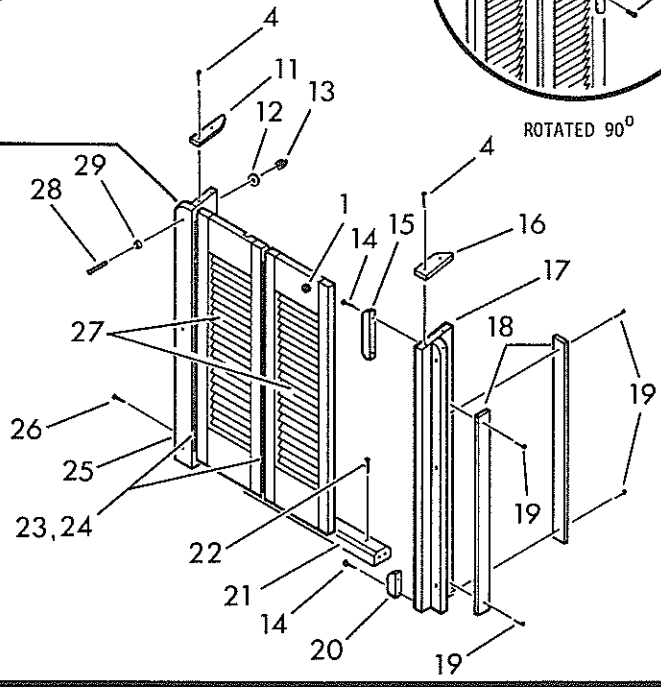

TO ORDER COMPANIONWAY
DOOR/FRAME ASSEMBLY
USE ORDER NUMBER
62-6812-00