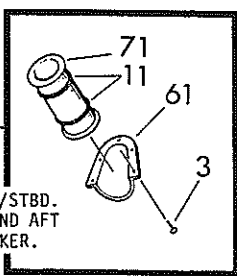

25' Revenge Walk-Through - Outboard

Det.	Part Number	Qty.	Description
1	82018300	14	Screw, #8x3/4"
2	12059400	2	Stop, Cast End
3	12665700	1	Extrusion, Port Rub Rail, 35"
4	62642500	1	Handle, Sliding Hatch
5	22672600	1	Cover, Companionway Hatch
6	82002800	14	Washer, Finishing, #10
7	82009700	4	Screw, #8x1-1/2"
8	82788800	5	Screw, #10-24x3/4"
9	12665800	1	Hatch, Sliding
10	12665701	1	Extrusion, Stbd. Rub Rail, 35"
11	82038900	9	Screw, #6x3/4"
12	12308500	2	Strake, Rub, 18"
13	82010100	2	Screw, #8x3/4"
14	12633100	1	Pad, Companionway
15	82009800	16	Screw, #8x5/8"
16	12664600	2	Ventilator Hatch Assembly
17	82009900	48	Screw, #10x1"
18	12605200	1	Chock, Open, Port
19	82106600	2	Screw, #1/4-20x2-1/4"
20	82116600	2	Screw, #1/4-20x3"
21	12090500	1	Cleat, Springline
22	12605300	1	Chock, Open, Stbd.
23	82035200	2	Washer, Flat, #1/4
24	82150900	2	Stopnut, Elastic, Brass, #1/4-20
25	12586000	1	Holder, Hatch
26	82114300	8	Stopnut, Elastic, Brass, #10-24
27	82016400	8	Washer, Flat, #10
28	82158400	4	Stopnut, Elastic, Brass, #8-32
29	82062500	4	Washer, Flat, #8
30	22615100	1	Hatch, Anchor
31	12113000	1 pr.	Hinge
32	82351100	4	Screw, #8-32x1"
33	82008200	8	Screw, #10-24x1"
34	82018300	8	Screw, #8x3/4"
35	12086100	1	Handle, Flush
36	12060900	1	Catch (includes all attaching hardware)
37	12182400	1	Plate, Compass
38	12355800	1	Panel, Instrument, Blank
39	82092700	20	Screw, #6x1/2"
40	12354700	1	Shield, Sun
41	12139300	4	Bushing, Nylon
42	12355900	1	Panel, Switch (includes Switches and Sternlight Harness.)
43	12355200	2	Port Light, Opening, w/Screen (1 each side, Port and Starboard.)
44	82370000	20	Screw, #10-24x7/8" (10 each side, Port and Starboard.)
45	82016400	20	#10 Washer, Flat (10 each side, Port and Starboard.)
46	82089900	20	#10-24 Nut, Acorn (10 each side, Port and Starboard.)
47	82020700	5	Screw, #10-24x1/2"
48	72529600	4	Support, Stanchion, End
49	72649900	1	Rail, Starboard Grab
50	12353600	1	Cover, Dash Control

Det.	Part Number	Qty.	Description
51	12353700	1	Cover, Dash
52	72529500	1	Support, Stanchion, Center
53	72679300	1	Rail, Grab, Port
54	22696800	1	Topskin
55	12065800	4	Strap, Eye
56	82161100	8	Screw, #6x1"
57	62153800	5	Bung, Teak