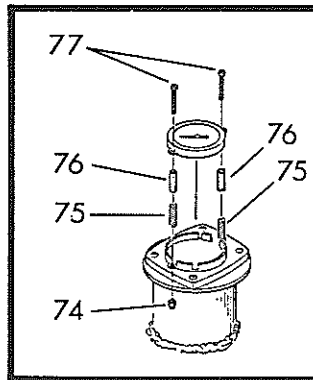

Det.	Part Number	Qty.	Description
1	43029000	1	Tube, 1/2" PVC, 4 ft.
2	12427100	2	Clip, Line Support
3	82009800	63	Screw, #8x5/8"
4	12127300	4	Clip
5	12426000	1	Wire, Ground
6	43020600	2	Hose, Fuel Line
7	12127600	8	Clamp, Hose, Fuel Line
8	12127400	2	Barb, Male
9	12334400	1	Wire, Ground
10	12294700	1	Tube, Drain, Aluminum, 3-3/4"
11	12008900	16	O-Ring, Neoprene
12	12136700	10	Clamp, Support
13	12423010	1	Line, Fuel, Copper
14	12423020	1	Line, Fuel, Copper
15	12392600	2	Tube, Drain
16	12509400	2	Strainer
17	82372300	123	Screw, #10x1-3/4"
18	82002800	8	Washer, Finish, #10
19	62432200	1	Cover, Aft Sump, Port
20	62432300	1	Cover, Aft Sump, Stbd. (both Covers include parts 21 - 24.)
21	82606600	20	Screw, #8-32x7/8" (10 each Cover- Port and Stbd.)
22	12113000	2 pr.	Hinge (1 pair each Cover, Port and Stbd.)
23	82062500	20	Washer, Flat (10 each Cover, Port and Stbd.)
24	82158400	20	Locknut (10 each Cover, Port and Stbd.)
25	12418600	4	Strap, Holddown, Fuel Tank
26	12418400	4	Strap, Aluminum Holddown
27	82313800	16	Screw, #14x1"
28	12418500	8	Bracket, Aluminum Holddown
29	22431000	1	Cover, Baitwell, Aft.
30	22431300	1	Cover, Tank, Fuel
31	12299500	3	Port, Access, Tan, 8"
32	82150800	32	Rivet, Pop, 3/16x3/8" Grip
33	22431100	2	Cover, Side
34	12255200	1	Port, Access, Clear, 6"
35	12432600	1	Plaque, "NO DRILL"
36	82413300	4	Screw, #4x5/8"
37	22699600	1	Section, Floor, Forward
38	12624300	1	Elbow, Drain, 90°
39	43032600	1	Pipe, P.V.C., 4"x14"
40	12648100	1	Tank, Fuel, 140 Gallon
41	12418800	4	Pad, Tank, Fuel
42	12418700	1	Strap, Tank, Fuel
43	12428900	1	Bridge, Tunnel
44	12126000	3	Clamp, Vent Hose
45	43022700	1	Hose, Vent, 9.5 ft.
46	12794700	1	Spring, Hose, Vent, 6"
47	12180902	1	Tie, Tyrap
48	12794100	1	Spring, Hose, Vent, 12"
49	12298900	1	Fitting, Vent
50	12162200	1	Label, No Smoking
51	12334500	1	Wire, Ground
52	43041800	2	Hose, Fill, 30"

Det.	Part Number	Qty.	Description
53	12126200	6	Clamp, Hose, Fill
54	12908400	1	Elbow, Hose, Fill
55	82016300	3	Nut, Hex, #10-24
56	82016500	3	Washer, Star, #10 ext.
57	82016400	3	Washer, Flat, #10
58	82020700	3	Screw, #10-24x1/2"
59	12426200	1	Tube, Drain, 8-1/2"
60	12012900	3	Tube, Drain, 4-7/8"
61	12160800	7	Vent, Stainless Steel
62	12018100	7	Plug, Drain
63	82061600	2	Screw, #8-32x1"
64	82121200	2	Washer, Finish, #6
65	62433600	1	Cover, Cabin Sump Drain
66	12065800	2	Strap, Eye
67	82158400	2	Stopnut, Elastic, Brass
68	15073800	1	Cord, shock
69	22431200	1	Cover, Sump, Cabin
70	12076600	2	Tube, Drain, 13/16"
71	12543800	3	Tube, Drain, 3-3/4"
72	12612000	1	Tube, Drain, 1-1/4"x3-1/2"
73	12612100	2	O-Ring, Neoprene
74	82232800	2	Stopnut, Elastic, Brass, #4-40
75	12326200	2	Spring
76	12326300	2	Spacer
77	82326400	2	Screw, #4-40x1-3/8"
78	12117000	2	Ventilator
79	82068300	6	Screw, #6x1/2"
80	82160100	1	Screw, 10-24x1/2"
81	82109300	1	Screw, #14x1-1/2"
82	12171800	1	Disc, Grounding
83	82114300	1	Nut, #10-24
84	82009800	2	Screw, #8x5/8"