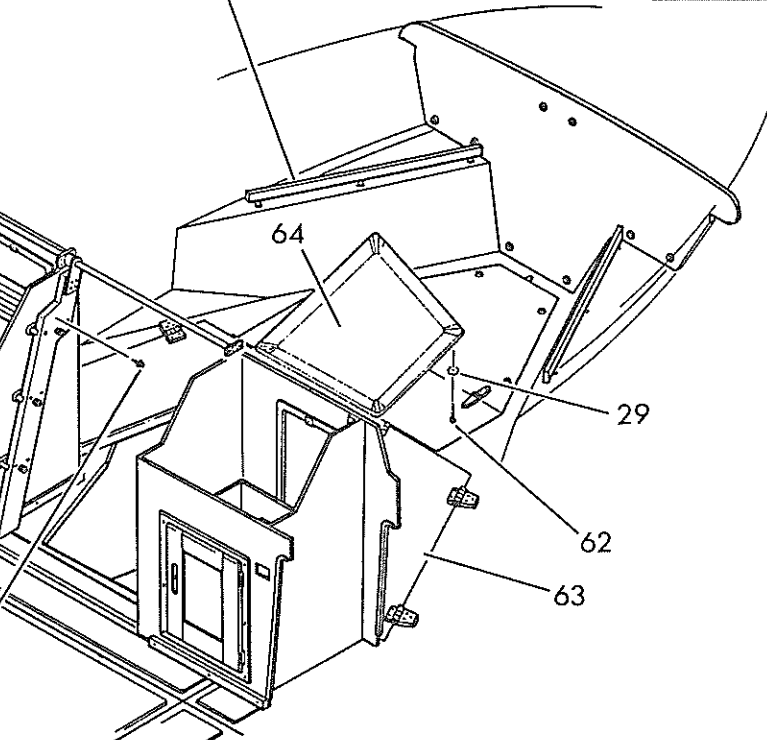

# 25' Revenge Walk-Through - Outboard

Det.	Part Number	Qty.	Description
1	82010100	12	Screw, #8x3/4" (6 used each side - Port and Starboard.)
2	12113000	2 pr.	Hinge (1 pair each side - Port and Stbd.)
3	82063600	8	Screw, #8-32x3/4" (4 used each side - Port and Stbd.)
4	82158400	8	Stopnut, Elastic, Brass, #8-32 (4 used each side-Port and Stbd.)
5	62428800	2	Cover, Locker, Qtr. Box(1 used each side-Port and Stbd.-includes parts 1-4.)
6	82091700	4	Washer, Flat, 13/64" (2 used each side - Port and Stbd.)
7	82009800	4	Screw, #8x5/8" (2 used each side-Port and Stbd.)
8	43016200	2	Strap, Nylon (1 used each side-Port and Stbd.)
9	22487300	1	Port Quarter Box
	22487400	1	Stbd. Quarter Box
10	82038900	4	Screw, #6x3/4" (2 used each side - Port and Stbd.)
11	12428000	2	Strake, Rub (1 used each side-Port and Stbd.)
12	82059900	26	Rivet, Pop, 3/16x3/4" Grip (13 used each side-Port and Stbd.)
13	12085300	1	Boot, Black (used on Stbd. side only.)
14	82009800	4	Screw, #8x5/8"(used on Stbd.side only.)
15	12127400	2	Barb, Male Fuel Hose (used on Stbd. side only)
16	12209700	2	Elbow, Street, 1/4" (used on Stbd. side only.)
17	12127500	2	Fitting, Bulkhead (used on Stbd. side only.)
18	12308900	2	Plug, Brass (used on Stbd. side only.)
19	82002800	12	Washer, Finish, #10 (6 used on each side-Port and Stbd.)
20	82372300	12	Screw, #10x1-3/4"(6 used on each side - Port and Stbd.)
21	82065400	8	Screw, #1/4-20x2" (4 used each side - Port and Stbd.)
22	12090500	2	Cleat, Springline (1 each side - Port and Stbd.)
23	82035200	8	Washer, Flat, #1/4 (4 used each side - Port and Stbd.)
24	82150900	8	Stopnut, Elastic, Brass, #1/4-20 (4 used each side-Port and Stbd.)
25	12433400	2	Bracket, Stern Cleat Rein (1 used each side-Port and Stbd.)
26	82109300	4	Screw, #14x1-1/2" (2 used each side - Port and Stbd.)
27	62430600	2	Cleat (1 used each side - Port and Stbd.)
28	82372300	12	Screw, #10x1-3/4" (8 used on each side - Port and Stbd.)
29	62432200		Cover, Aft. Sump, Port
	62432300		Cover, Aft. Sump, Stbd. (Both Port and Stbd. Covers include Parts 30 - 33.)
30	82158400	20	Locknut (10 used on each side - Port and Stbd.)
31	82062500	20	Washer, Flat (10 used on each side - Port and Stbd.)
32	82606600	20	Screw, #8-32x7/8" (10 used on each side - Port and Stbd.)