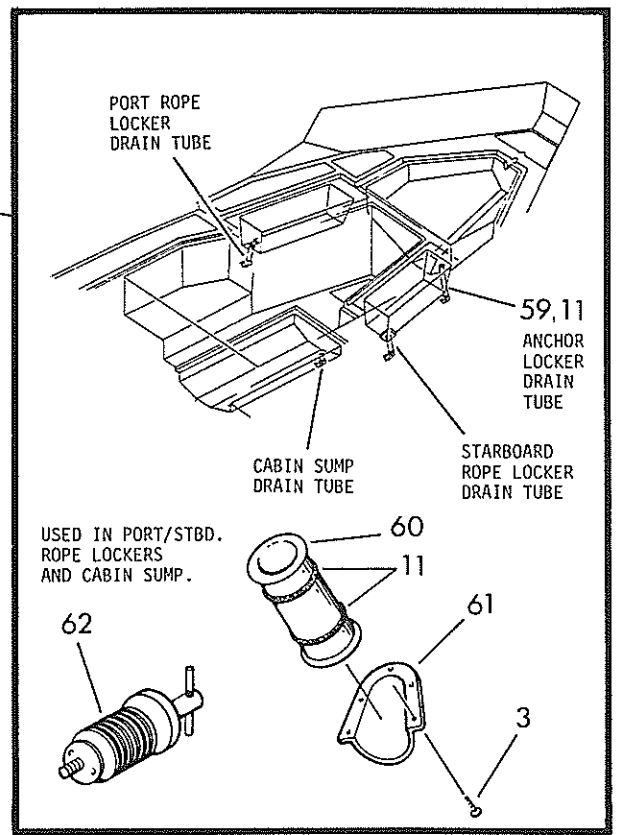

25' Revenge Walk-Through - Outboard

Det.	Part Number	Qty.	Description
1	82018300	14	Screw, #8x3/4"
2	12059400	2	Stop, Cast End
3	12665700	1	Extrusion, Port Rub Rail, 35"
4	62642500	1	Handle, Sliding Hatch
5	22672600	1	Cover, Companionway Hatch
6	82002800	14	Washer, Finishing, #10
7	82009700	4	Screw, #8x1-1/2"
8	82788800	5	Screw, #10-24x3/4"
9	12665800	1	Hatch, Sliding
10	12665701	1	Extrusion, Stbd. Rub Rail, 35"
11	82038900	9	Screw, #6x3/4"
12	12308500	2	Strake, Rub, 18"
13	82010100	2	Screw, #8x3/4"
14	12633100	1	Pad, Companionway
15	82009800	16	Screw, #8x5/8"
16	12664600	2	Ventilator Hatch Assembly
17	82009900	48	Screw, #10x1"
18	12605200	1	Chock, Open, Port
19	82106600	2	Screw, #1/4-20x2-1/4"
20	82116600	2	Screw, #1/4-20x3"
21	12090500	1	Cleat, Springline
22	12605300	1	Chock, Open, Stbd.
23	82035200	2	Washer, Flat, #1/4
24	82150900	2	Stopnut, Elastic, Brass, #1/4-20
25	12586000	1	Holder, Hatch
26	82114300	8	Stopnut, Elastic, Brass, #10-24
27	82016400	8	Washer, Flat, #10
28	82158400	4	Stopnut, Elastic, Brass, #8-32
29	82062500	4	Washer, Flat, #8
30	22615100	1	Hatch, Anchor
31	12113000	1 pr.	Hinge
32	82351100	4	Screw, #8-32x1"
33	82008200	8	Screw, #10-24x1"
34	82018300	8	Screw, #8x3/4"
35	12086100	1	Handle, Flush
36	12060900	1	Catch (includes all attaching hardware)
37	12182400	1	Plate, Compass
38	12355800	1	Panel, Instrument, Blank
39	82092700	20	Screw, #6x1/2"
40	12354700	1	Shield, Sun
41	12139300	4	Bushing, Nylon
42	12355900	1	Panel, Switch (includes Switches and Sternlight Harness.)
43	12355200	2	Port Light, Opening, w/Screen (1 each side, Port and Starboard.)
44	82370000	20	Screw, #10-24x7/8" (10 each side, Port and Starboard.)
45	82016400	20	#10 Washer, Flat (10 each side, Port and Starboard.)
46	82089900	20	#10-24 Nut, Acorn (10 each side, Port and Starboard.)
47	82020700	5	Screw, #10-24x1/2"
48	72529600	4	Support, Stanchion, End
49	72649900	1	Rail, Starboard Grab
50	12353600	1	Cover, Dash Control

Det.	Part Number	Qty.	Description
51	12353700	1	Cover, Dash
52	72529500	1	Support, Stanchion, Center
53	72679300	1	Rail, Grab, Port
54	22696800	1	Topskin
55	12065800	4	Strap, Eye
56	82161100	8	Screw, #6x1"
57	62153800	5	Bung, Teak