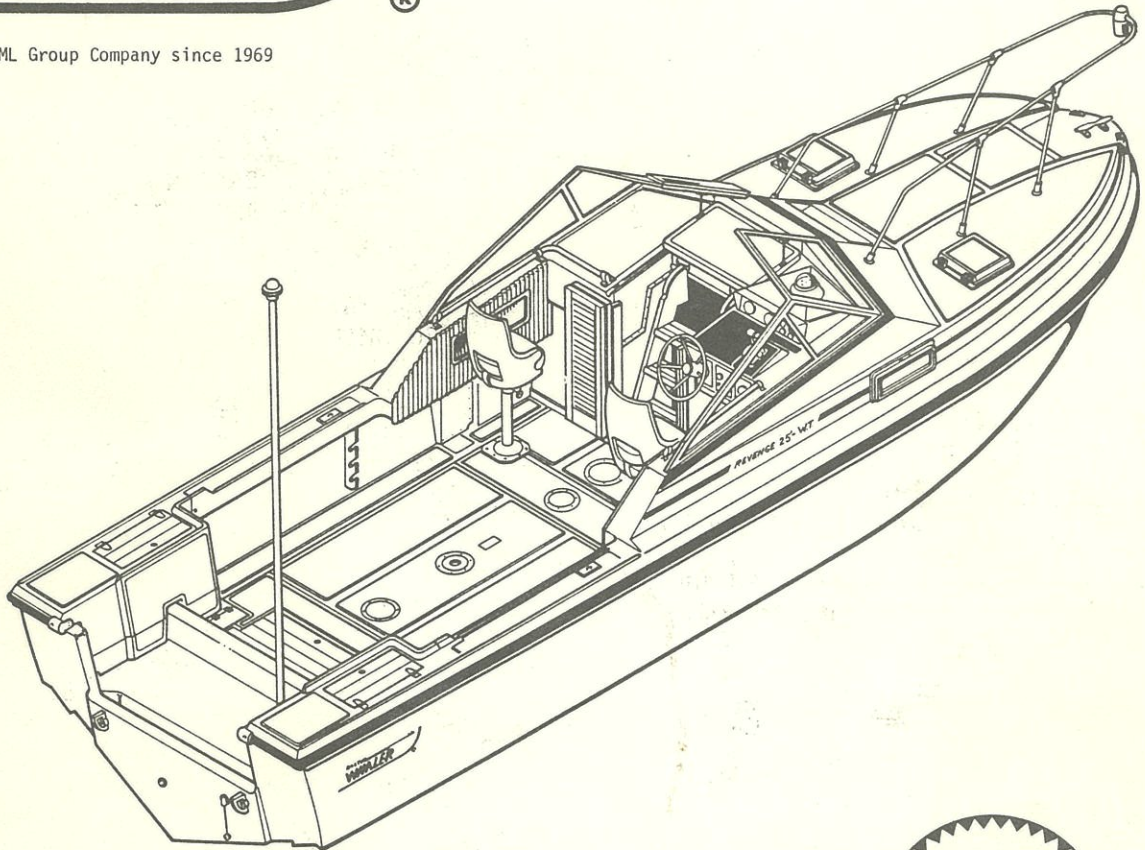

# 25' Revenge Walk-Through - Outboard

**BOSTON**  
**WHALER**

a CML Group Company since 1969

EFFECTIVE 10/86

Det.	Part Number	Qty.	Description
1	43029000	1	Tube, 1/2" PVC, 4 ft.
2	12427100	2	Clip, Line Support
3	82009800	63	Screw, #8x5/8"
4	12127300	4	Clip
5	12426000	1	Wire, Ground
6	43020600	2	Hose, Fuel Line
7	12127600	8	Clamp, Hose, Fuel Line
8	12127400	2	Barb, Male
9	12334400	1	Wire, Ground
10	12294700	1	Tube, Drain, Aluminum, 3-3/4"
11	12008900	16	O-Ring, Neoprene
12	12136700	10	Clamp, Support
13	12423010	1	Line, Fuel, Copper
14	12423020	1	Line, Fuel, Copper
15	12392600	2	Tube, Drain
16	12509400	2	Strainer
17	82372300	123	Screw, #10x1-3/4"
18	82002800	8	Washer, Finish, #10
19	62432200	1	Cover, Aft Sump, Port
20	62432300	1	Cover, Aft Sump, Stbd. (both Covers include parts 21 - 24.)
21	82606600	20	Screw, #8-32x7/8" (10 each Cover- Port and Stbd.)
22	12113000	2 pr.	Hinge (1 pair each Cover, Port and Stbd.)
23	82062500	20	Washer, Flat (10 each Cover, Port and Stbd.)
24	82158400	20	Locknut (10 each Cover, Port and Stbd.)
25	12418600	4	Strap, Holddown, Fuel Tank
26	12418400	4	Strap, Aluminum Holddown
27	82313800	16	Screw, #14x1"
28	12418500	8	Bracket, Aluminum Holddown
29	22431000	1	Cover, Baitwell, Aft.
30	22431300	1	Cover, Tank, Fuel
31	12299500	3	Port, Access, Tan, 8"
32	82150800	32	Rivet, Pop, 3/16x3/8" Grip
33	22431100	2	Cover, Side
34	12255200	1	Port, Access, Clear, 6"
35	12432600	1	Plaque, "NO DRILL"
36	82413300	4	Screw, #4x5/8"
37	22699600	1	Section, Floor, Forward
38	12624300	1	Elbow, Drain, 90°
39	43032600	1	Pipe, P.V.C., 4"x14"
40	12648100	1	Tank, Fuel, 140 Gallon
41	12418800	4	Pad, Tank, Fuel
42	12418700	1	Strap, Tank, Fuel
43	12428900	1	Bridge, Tunnel
44	12126000	3	Clamp, Vent Hose
45	43022700	1	Hose, Vent, 9.5 ft.
46	12794700	1	Spring, Hose, Vent, 6"
47	12180902	1	Tie, Tyrap
48	12794100	1	Spring, Hose, Vent, 12"
49	12298900	1	Fitting, Vent
50	12162200	1	Label, No Smoking
51	12334500	1	Wire, Ground
52	43041800	2	Hose, Fill, 30"