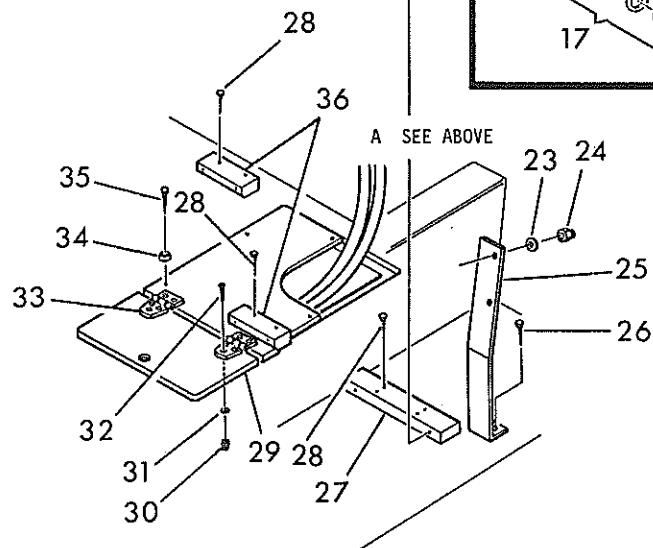

Det.	Part Number	Qty.	Description
33	12113000	2 pr.	Hinge (1 pair used on each side - Port and Stbd.)
34	82002800	8	Washer, Finish, #10 (4 used on each side - Port and Stbd.)
35	82372300	8	Screw, #10x1-3/4" (4 used on each side - Port and Stbd.)
36	62430500	4	Cleat (2 used on each side - Port and Stbd.)
37	12127600	2	Clamp, Hose, Fuel Line
38	12127300	1	Clip
39	82009800	1	Screw, #8x5/8"
40	12432800	7	Holder, Rod (4 Stbd. and 3 Port)
	15065100	2	Rod Holder Assembly (includes parts 41-47.)
41	82009600	4	Screw, #10x1-1/2"
42	82002800	4	Washer, Finish, #10
43	62328700	2	Rack, Rod
44	82114300	2	Stopnut, Elastic, Brass
45	12140200	4	Bracket Angle
46	82019801	2	Screw, #10-24x1-1/2"
47	62005900	2	Cleat
48	82114300	4	Stopnut, Elastic, Brass
49	82002800	8	Washer, Finish, #10
50	82019801	4	Screw, #10-24x1-1/2"
51	82002400	4	Screw, #10x2"
52	12642000	30	Fastener, Panel (15 used on each side-Port and Stbd.)
53	12695100	1	Panel, Upholstered, Port
	12695200	1	Panel, Upholstered, Stbd.
54	12706500	1	Pocket, Kydex, Port
	12706600	1	Pocket, Kydex, Stbd.
55	82009800	12	Screw, #8x5/8" (6 used on each side - Port and Stbd.)
56	82063900	18	Screw, #14x1-1/2"
57	72663500	1	Rail, Bow, Welded one-piece
58	82020700	1	Screw, Rail, #10-24
59	12792100	1	Light, Bow
60	12007909	1	Grommet, Rubber, 3/8"
61	12419100	1	Vinyl, Flex, 55'
62	12487200	2	Rubrail, Rigid, 25'
63	82059900	281	Rivet, Pop, 3/16x3/4"
64	82121100	2	Screw, #6x3/4"
65	12150200	1	Switch, Bilge Pump w/Harness
66	82033700	6	Rivet, Pop, 3/16x1/2"
67	12321500	1	Cup, Bilge Pump
68	12155300	1	Fitting, Thru Hull
69	82183200	2	Screw, #8x1"
70	12150000	1	Switch, Float
71	12253800	1	Clamp, Wire
72	82009800	3	Screw, #8x5/8"
73	43016400	1	Hose, 2 ft.
74	12155900	2	Clamp, Hose
75	12149900	1	Pump, Bilge
76	12155401	1	Plug, Female
	12155402	1	Plug, Male
77	43027200	1	Tubing, Zipper, 2 ft.
78	12320600	2	Nut, Chrome Eye, 1/2"
79	12255002	2	Stud, Eye, 4"
80	12255000	2	Eye, Head Bow and Ski

TOP ROD HOLDER
IS FOUND ON STBD.
QUARTER BOX ONLY.
NOT USED ON PORT
QUARTER BOX.

15-0842-00 PORT QUARTER BOX ASSEMBLY
15-0843-00 STARBOARD QUARTER BOX ASSEMBLY