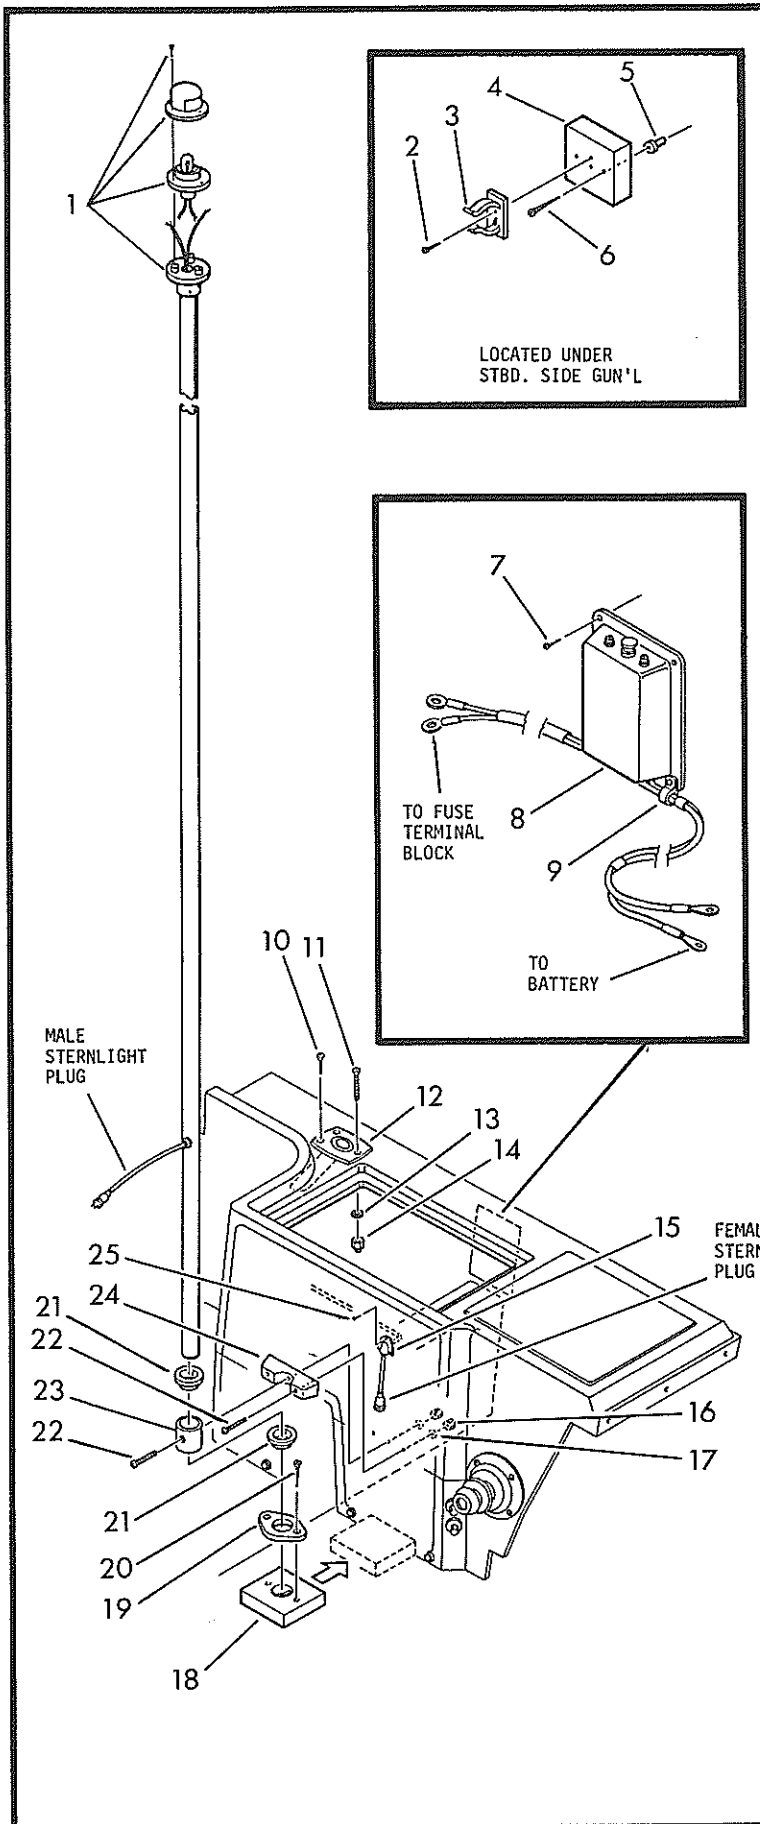

Det.	Part Number	Qty.	Description
1	12756400	1	Sternlight, 99"
2	82161100	2	Screw, #6x1"
3	12415000	1	Clip, 1-1/4"
4	62414900	1	Block, Sternlight
5	82072700	2	Nut, Well
6	82216700	2	Screw, #10-32x2"
7	82009800	4	Screw, #8x5/8"
8	12346100	1	Harness, Power w/Main Circuit Breaker
9	12136700	2	Clamp, Support
10	82063900	2	Screw, #14x1" (1 each side-Port and Starboard.)
11	82061100	4	Screw, 1/4-20x1-1/2" (2 each side - Port and Starboard.)
12	12149000	1/pr.	Holder, Flush Mount Rod (1 each side-Port and Starboard.)
13	82035200	4	Washer, Flat, 1/4" (2 each side-Port and Starboard.)
14	82150900	4	Stopnut, Elastic, Brass, #1/4-20
15	12117000	1	Ventilator
16	82150900	3	Stopnut, Elastic, Brass, #1/4-20
17	82035200	3	Washer, Flat, 1/4"
18	62340100	1	Block, Base, Sternlight
19	12298300	1	Escutcheon
20	82372300	2	Screw, #10x1-3/4"
21	12308600	2	Bushing, Snap
22	82065400	3	Screw, #1/4-20x2"
23	12308800	1	Ring, Sternlight
24	62433300	1	Block, Support, Sternlight
25	82068300	3	Screw, #6x1/2"
26	62430700	2	Cleat (1 each side - Port and Starboard.)
27	82002800		Washer, Finish, #10 (3 each side-Port and Starboard.)
28	82009600	6	Screw, #10x1-1/2" (3 each side-Port and Starboard.)
29	22341400	1	Cover, Fuel Hose, Port
	22341500	1	Cover, Wire, Starboard (not shown.)
30	43026800	2	Trim Loc Tan, 17" (1 each side-Port and Starboard.)
31	82121200	14	Washer, Finish, #6 (7 each side-Port and Starboard.)
32	82161100	14	Screw, #6x1" (7 each side-Port and Starboard.)
33	82062200	4	Screw, #10-32x1"
34	82137700	4	Stopnut, Elastic, brass, #10-32
35	82016400	4	Washer, Flat, #10
36	12662400	1	Fill, Recessed Fuel
37	82062500	3	Washer, Flat, #8
38	12334500	1	Wire, Ground
39	82158400	3	Stopnut, Elastic, Brass, #8-32
40	43014200	1	Hose, Fuel Fill, 30"
41	12126200	2	Clamp, Fuel Fill Hose
42	12364000	1	Fill, Fuel
43	82063600	3	Screw, #8-32x3/4"
44	82183200	8	Screw, #8x1"
45	62246500	1	Trim Piece, Port, 22-1/2"
46	82019801	12	Screw, #10-24x1-1/2"
47	82091700	12	Washer, Flat, 13/64"

Det.	Part Number	Qty.	Description
48	82114300	12	Stopnut, Elastic, Brass, #10-24
49	62246500	1	Trim Piece, Starboard, 22"
50	43024400	2	Trim Loc Tan (43" each side - Port and Starboard.)
51	12644300	1	Windshield (Package includes Stanchions, Trim and (22) 82183200 Screws, #8x1".)
	12440300	1	Hydraulic Steerer Kit (includes Pump 52 below, all hardware and installation instructions. Does not include Hydraulic Hoses Part #53.)
52	12440301	1	Pump, Helix
53	12465500	1/pr	Hoses, Hydraulic Steerer, 22'
54	12465600	1	Wedge, 20°, Hydraulic Steerer
55	12133000	1	Label, Steering Pull Warning
56	12083800	1	Wheel, Steering, Stainless Steel (to order packaged Stainless Steel Wheel Assembly, use order number 15061200.)
57	12787400	2	Seat, Pedestal
58	82109300	16	Screw, #14x1-1/2" (8 each Seat-Port and Starboard.)
59	82004500	16	Washer, Finish, #12 (8 each seat-Port and Starboard.)
60	12496300	1	Fitting, Rub Rail End, Port
	12496400	1	Fitting, Rub Rail End, Starboard
61	82019700	2	Screw, #10x2-1/2" (1 each side-Port and Starboard.)
62	82009900	4	Screw, #10x1" (1 each side-Port and Starboard.)
63	12308300	1 set	BW Logo Decal, 28"
64	43026700	1	Tape, Striping, 1", 58.500 ft.
65	12478300	1 set	Decal, Revenge 25'
66	12697800	1 set	Decal, W.T.
67	43023000	1	Tape, Striping, 2", 13 ft.
68	43038300	1	Tape, Striping, 3", 6.500 ft.
69	12707400	2	Strake, Rub, 107"
70	82038900	52	Screw, #6x3/4" (26 each side-Port and Starboard.)

12607102
08300