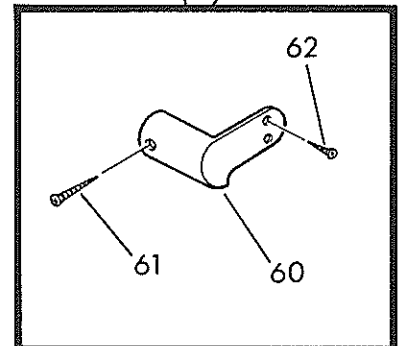

Det.	Part Number	Qty.	Description
1	12756400	1	Sternlight, 99"
2	82161100	2	Screw, #6x1"
3	12415000	1	Clip, 1-1/4"
4	62414900	1	Block, Sternlight
5	82072700	2	Nut, Well
6	82216700	2	Screw, #10-32x2"
7	82009800	4	Screw, #8x5/8"
8	12346100	1	Harness, Power w/Main Circuit Breaker
9	12136700	2	Clamp, Support
10	82063900	2	Screw, #14x1" (1 each side-Port and Starboard.)
11	82061100	4	Screw, 1/4-20x1-1/2" (2 each side - Port and Starboard.)
12	12149000	1/pr.	Holder, Flush Mount Rod (1 each side-Port and Starboard.)
13	82035200	4	Washer, Flat, 1/4" (2 each side-Port and Starboard.)
14	82150900	4	Stopnut, Elastic, Brass, #1/4-20
15	12117000	1	Ventilator
16	82150900	3	Stopnut, Elastic, Brass, #1/4-20
17	82035200	3	Washer, Flat, 1/4"
18	62340100	1	Block, Base, Sternlight
19	12298300	1	Escutcheon
20	82372300	2	Screw, #10x1-3/4"
21	12308600	2	Bushing, Snap
22	82065400	3	Screw, #1/4-20x2"
23	12308800	1	Ring, Sternlight
24	62433300	1	Block, Support, Sternlight
25	82068300	3	Screw, #6x1/2"
26	62430700	2	Cleat (1 each side - Port and Starboard.)
27	82002800		Washer, Finish, #10 (3 each side-Port and Starboard.)
28	82009600	6	Screw, #10x1-1/2" (3 each side-Port and Starboard.)
29	22341400	1	Cover, Fuel Hose, Port
	22341500	1	Cover, Wire, Starboard (not shown.)
30	43026800	2	Trim Loc Tan, 17" (1 each side-Port and Starboard.)
31	82121200	14	Washer, Finish, #6 (7 each side-Port and Starboard.)
32	82161100	14	Screw, #6x1" (7 each side-Port and Starboard.)
33	82062200	4	Screw, #10-32x1"
34	82137700	4	Stopnut, Elastic, brass, #10-32
35	82016400	4	Washer, Flat, #10
36	12662400	1	Fill, Recessed Fuel
37	82062500	3	Washer, Flat, #8
38	12334500	1	Wire, Ground
39	82158400	3	Stopnut, Elastic, Brass, #8-32
40	43014200	1	Hose, Fuel Fill, 30"
41	12126200	2	Clamp, Fuel Fill Hose
42	12364000	1	Fill, Fuel
43	82063600	3	Screw, #8-32x3/4"
44	82183200	8	Screw, #8x1"
45	62246500	1	Trim Piece, Port, 22-1/2"
46	82019801	12	Screw, #10-24x1-1/2"
47	82091700	12	Washer, Flat, 13/64"

Det.	Part Number	Qty.	Description
48	82114300	12	Stopnut, Elastic, Brass, #10-24
49	62246500	1	Trim Piece, Starboard, 22"
50	43024400	2	Trim Loc Tan (43" each side - Port and Starboard.)
51	12644300	1	Windshield (Package includes Stanchions, Trim and (22) 82183200 Screws, #8x1".)
	12440300	1	Hydraulic Steerer Kit (includes Pump 52 below, all hardware and installation instructions. Does not include Hydraulic Hoses Part #53.)
52	12440301	1	Pump, Helix
53	12465500	1/pr	Hoses, Hydraulic Steerer, 22'
54	12465600	1	Wedge, 20°, Hydraulic Steerer
55	12133000	1	Label, Steering Pull Warning
56	12083800	1	Wheel, Steering, Stainless Steel (to order packaged Stainless Steel Wheel Assembly, use order number 15061200.)
57	12787400	2	Seat, Pedestal
58	82109300	16	Screw, #14x1-1/2" (8 each Seat-Port and Starboard.)
59	82004500	16	Washer, Finish, #12 (8 each seat-Port and Starboard.)
60	12496300	1	Fitting, Rub Rail End, Port
	12496400	1	Fitting, Rub Rail End, Starboard
61	82019700	2	Screw, #10x2-1/2" (1 each side-Port and Starboard.)
62	82009900	4	Screw, #10x1" (1 each side-Port and Starboard.)
63	12308300	1 set	BW Logo Decal, 28"
64	43026700	1	Tape, Striping, 1", 58.500 ft.
65	12478300	1 set	Decal, Revenge 25'
66	12697800	1 set	Decal, W.T.
67	43023000	1	Tape, Striping, 2", 13 ft.
68	43038300	1	Tape, Striping, 3", 6.500 ft.
69	12707400	2	Strake, Rub, 107"
70	82038900	52	Screw, #6x3/4" (26 each side-Port and Starboard.)

12607102
08300