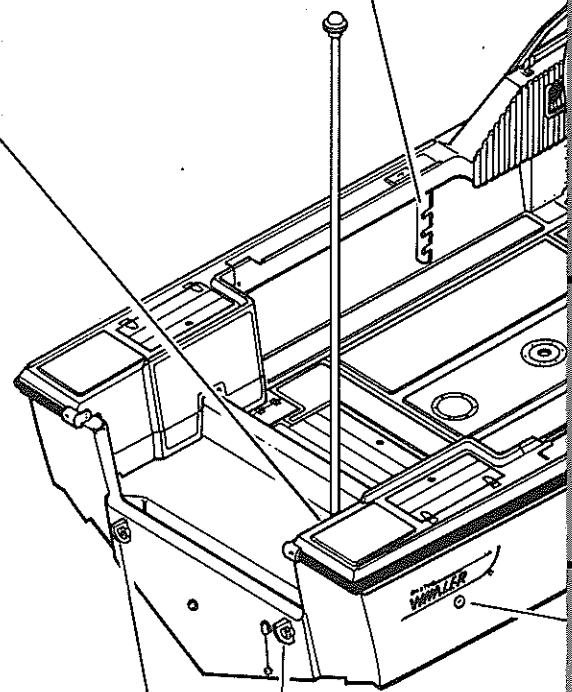

Det.	Part Number	Qty.	Description
33	12113000	2 pr.	Hinge (1 pair used on each side - Port and Stbd.)
34	82002800	8	Washer, Finish, #10 (4 used on each side - Port and Stbd.)
35	82372300	8	Screw, #10x1-3/4" (4 used on each side - Port and Stbd.)
36	62430500	4	Cleat (2 used on each side - Port and Stbd.)
37	12127600	2	Clamp, Hose, Fuel Line
38	12127300	1	Clip
39	82009800	1	Screw, #8x5/8"
40	12432800	7	Holder, Rod (4 Stbd. and 3 Port)
	15065100	2	Rod Holder Assembly (includes parts 41-47.)
41	82009600	4	Screw, #10x1-1/2"
42	82002800	4	Washer, Finish, #10
43	62328700	2	Rack, Rod
44	82114300	2	Stopnut, Elastic, Brass
45	12140200	4	Bracket Angle
46	82019801	2	Screw, #10-24x1-1/2"
47	62005900	2	Cleat
48	82114300	4	Stopnut, Elastic, Brass
49	82002800	8	Washer, Finish, #10
50	82019801	4	Screw, #10-24x1-1/2"
51	82002400	4	Screw, #10x2"
52	12642000	30	Fastener, Panel (15 used on each side-Port and Stbd.)
53	12695100	1	Panel, Upholstered, Port
	12695200	1	Panel, Upholstered, Stbd.
54	12706500	1	Pocket, Kydex, Port
	12706600	1	Pocket, Kydex, Stbd.
55	82009800	12	Screw, #8x5/8" (6 used on each side - Port and Stbd.)
56	82063900	18	Screw, #14x1-1/2"
57	72663500	1	Rail, Bow, Welded one-piece
58	82020700	1	Screw, Rail, #10-24
59	12792100	1	Light, Bow
60	12007909	1	Grommet, Rubber, 3/8"
61	12419100	1	Vinyl, Flex, 55'
62	12487200	2	Rubrail, Rigid, 25'
63	82059900	281	Rivet, Pop, 3/16x3/4"
64	82121100	2	Screw, #6x3/4"
65	12150200	1	Switch, Bilge Pump w/Harness
66	82033700	6	Rivet, Pop, 3/16x1/2"
67	12321500	1	Cup, Bilge Pump
68	12155300	1	Fitting, Thru Hull
69	82183200	2	Screw, #8x1"
70	12150000	1	Switch, Float
71	12253800	1	Clamp, Wire
72	82009800	3	Screw, #8x5/8"
73	43016400	1	Hose, 2 ft.
74	12155900	2	Clamp, Hose
75	12149900	1	Pump, Bilge
76	12155401	1	Plug, Female
	12155402	1	Plug, Male
77	43027200	1	Tubing, Zipper, 2 ft.
78	12320600	2	Nut, Chrome Eye, 1/2"
79	12255002	2	Stud, Eye, 4"
80	12255000	2	Eye, Head Bow and Ski

TOP ROD HOLDER
IS FOUND ON STBD.
QUARTER BOX ONLY.
NOT USED ON PORT
QUARTER BOX.

15-0842-00 PORT QUARTER BOX ASSEMBLY
15-0843-00 STARBOARD QUARTER BOX ASSEMBLY