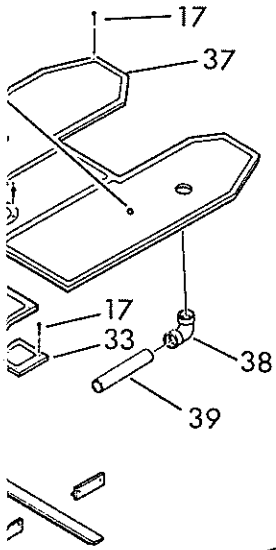

25' Revenge Walk-Through - Outboard

Det.	Part Number	Qty.	Description
1	82018300	14	Screw, #8x3/4"
2	12059400	2	Stop, Cast End
3	12665700	1	Extrusion, Port Rub Rail, 35"
4	62642500	1	Handle, Sliding Hatch
5	22672600	1	Cover, Companionway Hatch
6	82002800	14	Washer, Finishing, #10
7	82009700	4	Screw, #8x1-1/2"
8	82788800	5	Screw, #10-24x3/4"
9	12665800	1	Hatch, Sliding
10	12665701	1	Extrusion, Stbd. Rub Rail, 35"
11	82038900	9	Screw, #6x3/4"
12	12308500	2	Strake, Rub, 18"
13	82010100	2	Screw, #8x3/4"
14	12633100	1	Pad, Companionway
15	82009800	16	Screw, #8x5/8"
16	12664600	2	Ventilator Hatch Assembly
17	82009900	48	Screw, #10x1"
18	12605200	1	Chock, Open, Port
19	82106600	2	Screw, #1/4-20x2-1/4"
20	82116600	2	Screw, #1/4-20x3"
21	12090500	1	Cleat, Springline
22	12605300	1	Chock, Open, Stbd.
23	82035200	2	Washer, Flat, #1/4
24	82150900	2	Stopnut, Elastic, Brass, #1/4-20
25	12586000	1	Holder, Hatch
26	82114300	8	Stopnut, Elastic, Brass, #10-24
27	82016400	8	Washer, Flat, #10
28	82158400	4	Stopnut, Elastic, Brass, #8-32
29	82062500	4	Washer, Flat, #8
30	22615100	1	Hatch, Anchor
31	12113000	1 pr.	Hinge
32	82351100	4	Screw, #8-32x1"
33	82008200	8	Screw, #10-24x1"
34	82018300	8	Screw, #8x3/4"
35	12086100	1	Handle, Flush
36	12060900	1	Catch (includes all attaching hardware)
37	12182400	1	Plate, Compass
38	12355800	1	Panel, Instrument, Blank
39	82092700	20	Screw, #6x1/2"
40	12354700	1	Shield, Sun
41	12139300	4	Bushing, Nylon
42	12355900	1	Panel, Switch (includes Switches and Sternlight Harness.)
43	12355200	2	Port Light, Opening, w/Screen (1 each side, Port and Starboard.)
44	82370000	20	Screw, #10-24x7/8" (10 each side, Port and Starboard.)
45	82016400	20	#10 Washer, Flat (10 each side, Port and Starboard.)
46	82089900	20	#10-24 Nut, Acorn (10 each side, Port and Starboard.)
47	82020700	5	Screw, #10-24x1/2"
48	72529600	4	Support, Stanchion, End
49	72649900	1	Rail, Starboard Grab
50	12353600	1	Cover, Dash Control

Det.	Part Number	Qty.	Description
51	12353700	1	Cover, Dash
52	72529500	1	Support, Stanchion, Center
53	72679300	1	Rail, Grab, Port
54	22696800	1	Topskin
55	12065800	4	Strap, Eye
56	82161100	8	Screw, #6x1"
57	62153800	5	Bung, Teak