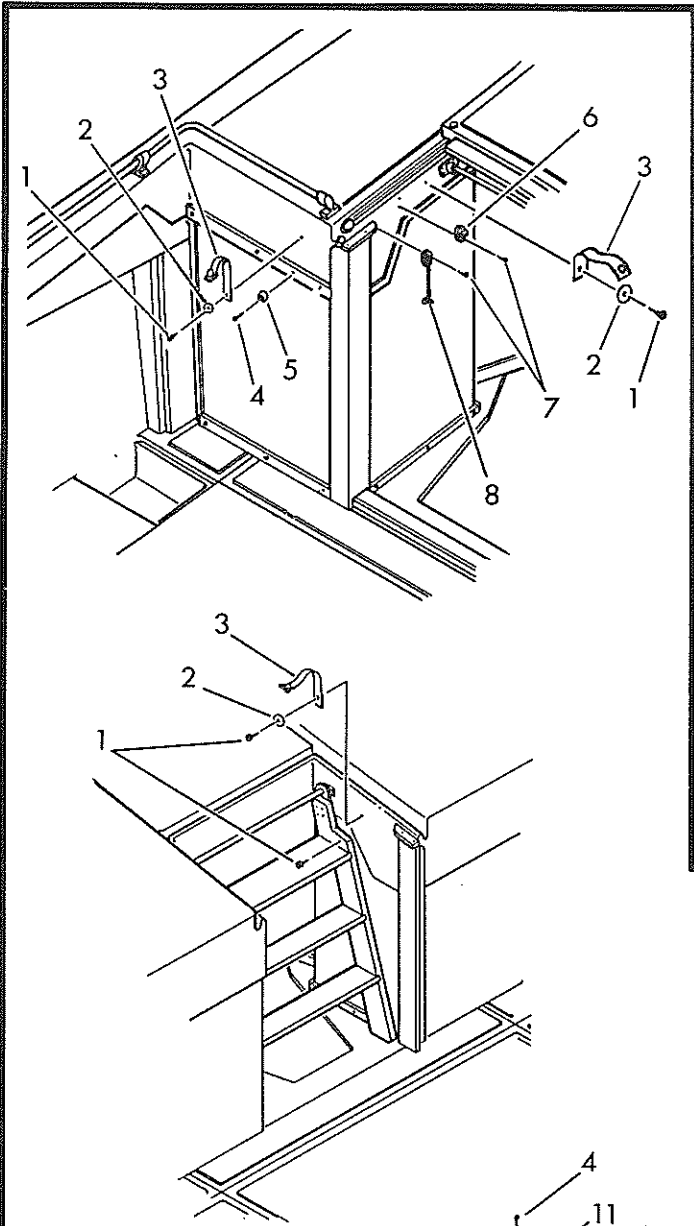

TO ORDER COMPANIONWAY
DOOR/FRAME ASSEMBLY
USE ORDER NUMBER
62-6812-00