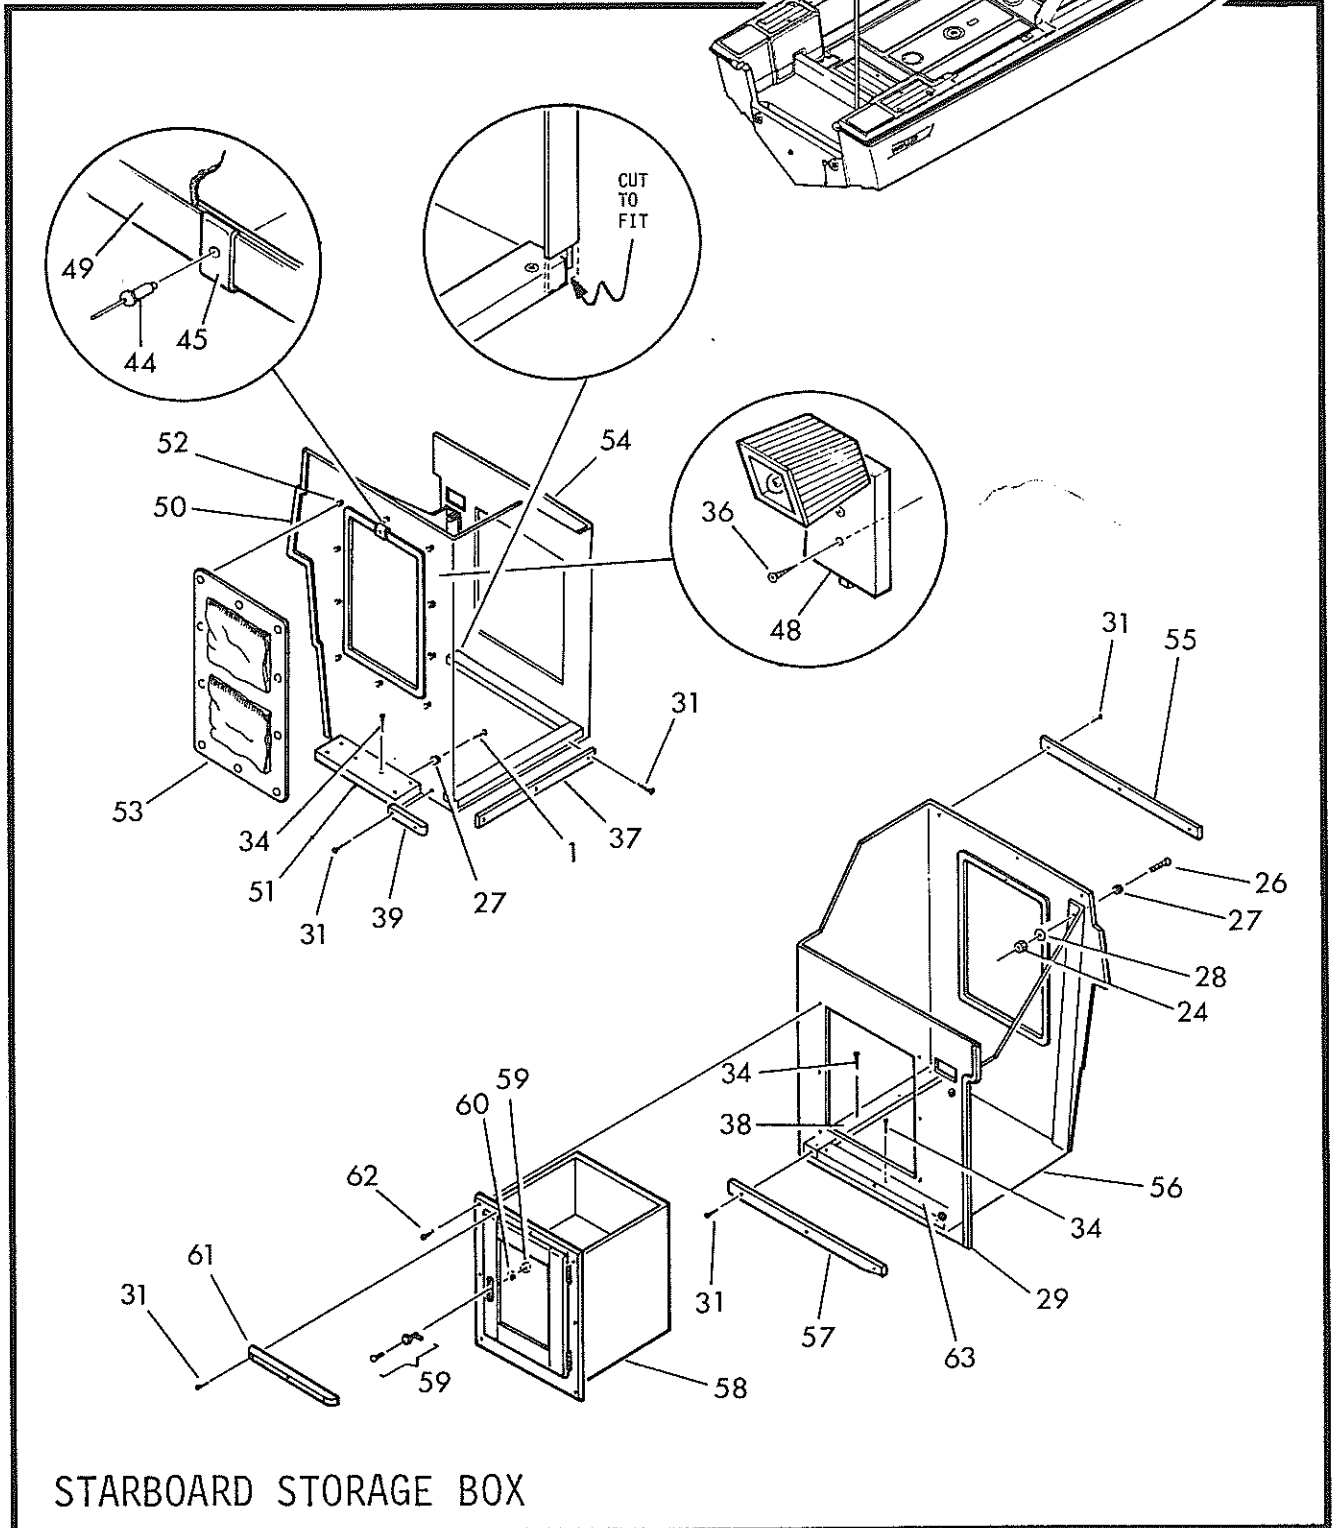

25' Revenge Walk-Through - Outboard

STARBOARD STORAGE BOX

PORT STORAGE BOX

Det.	Part Number	Qty.	Description
1	82122400	5	Screw, Stud, 5/8"
2	82062500	3	Washer, Flat, #8
3	12767200	3	Strap, Nylon, 9"
4	82183200	5	Screw, #8x1"
5	12019901	1	Bumper, Black
6	12356600	2	Eye, Door Hook
7	82121100	6	Screw, #6x3/4"
8	12356500	1	Hook, Door, 6"
9	12664900	1	Lock
10	12664901	1	Washer, Anchor
11	62359600	1	Cap, Port
12	82114200	12	Washer, Flat, Brass
13	82114300	12	Stopnut, Brass, #10-24
14	82093500	4	Screw, #8x1-1/4"
15	62665004	1	Block, Trig
16	62359700	1	Cap, Starboard
17	62681202	1	Frame, Starboard
18	62681205	4	Shim (2 each side-Port and Starboard.)
19	82002700	8	Pin, Escutcheon (4 each side-Port and Starboard.)
20	62357504	1	Block, Trig
21	62681203	1	Threshold
22	82019700	6	Screw, #10x2-1/2"
23	43027900	2	Hinge, 34"
24	82092700	68	Screw, #6x1/2"
25	62681201	1	Frame, Port
26	82067800	4	Screw, #10x1-1/2"
27	62681100	2	Door, Louvered
28	82372300	12	Screw, #10x1-3/4"
29	82002800	26	Washer, Finish, #10
30	82162500	8	Snap, #12 Glove(4 each side-Port and Starboard.)
31	12357000	2	Cushion, Back Rest (1 each side-Port and Starboard.)
32	12707200	1	Cushion, Port Side
	12707300	1	Cushion, Starboard Side (not shown)
33	82010100	12	Screw, #8x3/4"
	62706300	1	Rope Locker Cover Assembly (includes parts 34-40.)
34	82061600	8	Screw, #8-32x1" (4 each side-Port and Starboard.)
35	12113000	2 pr.	Hinge (1 pr. each side-Port and Starboard.)
36	62706301	1	Cover, Port Rope Locker
37	62504500	2	Molding, 43" (1 each side-Port and Starboard.)
38	82011500	8	Screw, #8x1" (4 each side-Port and Starboard.)
39	82062500	8	Washer, Flat, #8 (4 each side-Port and Starboard.)
40	82158400	8	Stopnut, #8-32 Brass Elastic (4 each side-Port and Starboard.)
41	82355500	6	Screw, #10-32x3" (3 each side-Port and Starboard.)
42	62354900	2	Rail, Port and Starboard
43	72357200	6	Support, Rail Retainer (3 each side-Port and Starboard.)

Det.	Part Number	Qty.	Description
44	82093200	6	Washer, Finish, #5/16 (3 each side-Port and Starboard.)
45	82072700	6	Nut, #10 Well (3 each side - Port and Starboard.)
46	82009600	16	Screw, #10x1-1/2"
47	12704300	1	Bulkhead, Rope Locker
48	82372300	10	Screw, #10x1-3/4"
49	62703700	1	Cleat, Anchor Locker
50	62703400	1	Cleat, Anchor Locker
51	62706800	1	Cleat, Anchor Locker
52	62703800	1	Cleat, Anchor Locker
53	62703500	1	Cleat, Anchor Locker
54	12396900	1	Nut, Eye, 1/2" Chrome
55	12716300	1	Eye, Bow
56	12707100	1	Cushion, Forward
	62355600	1	Bow Locker Cover Assembly (includes parts 57-61 and screws 38.)
57	62355601	1	Cover, Bow Locker, Forward
58	62355602	1	Cover, Bow Locker, Aft.
59	62504500	1	Molding, 14"
60	12140500	1 pr.	Hinge
61	82104900	8	Screw, #10x3/4"
62	82009900	4	Screw, #10x1"
	62706400	1	Starboard Rope Locker Cover Assembly (includes 34, 35, 37, 38, 39, 40 and 63.)
63	62706401	1	Cover, Starboard Rope Locker
64	12353900	1	Panel, Instrument Access

2

7