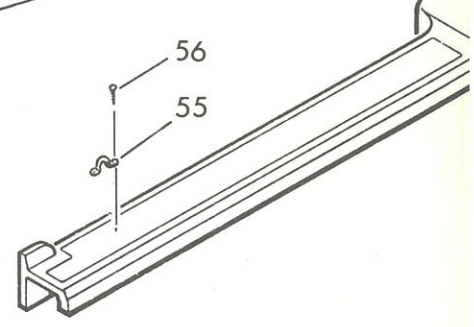

Det.	Part Number	Qty.	Description
1	82018300	14	Screw, #8x3/4"
2	12059400	2	Stop, Cast End
3	12665700	1	Extrusion, Port Rub Rail, 35"
4	62642500	1	Handle, Sliding Hatch
5	22672600	1	Cover, Companionway Hatch
6	82002800	14	Washer, Finishing, #10
7	82009700	4	Screw, #8x1-1/2"
8	82788800	5	Screw, #10-24x3/4"
9	12665800	1	Hatch, Sliding
10	12665701	1	Extrusion, Stbd. Rub Rail, 35"
11	82038900	9	Screw, #6x3/4"
12	12308500	2	Strake, Rub, 18"
13	82010100	2	Screw, #8x3/4"
14	12633100	1	Pad, Companionway
15	82009800	16	Screw, #8x5/8"
16	12664600	2	Ventilator Hatch Assembly
17	82009900	48	Screw, #10x1"
18	12605200	1	Chock, Open, Port
19	82106600	2	Screw, #1/4-20x2-1/4"
20	82116600	2	Screw, #1/4-20x3"
21	12090500	1	Cleat, Springline
22	12605300	1	Chock, Open, Stbd.
23	82035200	2	Washer, Flat, #1/4
24	82150900	2	Stopnut, Elastic, Brass, #1/4-20
25	12586000	1	Holder, Hatch
26	82114300	8	Stopnut, Elastic, Brass, #10-24
27	82016400	8	Washer, Flat, #10
28	82158400	4	Stopnut, Elastic, Brass, #8-32
29	82062500	4	Washer, Flat, #8
30	22615100	1	Hatch, Anchor
31	12113000	1 pr.	Hinge
32	82351100	4	Screw, #8-32x1"
33	82008200	8	Screw, #10-24x1"
34	82018300	8	Screw, #8x3/4"
35	12086100	1	Handle, Flush
36	12060900	1	Catch (includes all attaching hardware)
37	12182400	1	Plate, Compass
38	12355800	1	Panel, Instrument, Blank
39	82092700	20	Screw, #6x1/2"
40	12354700	1	Shield, Sun
41	12139300	4	Bushing, Nylon
42	12355900	1	Panel, Switch (includes Switches and Sternlight Harness.)
43	12355200	2	Port Light, Opening, w/Screen (1 each side, Port and Starboard.)
44	82370000	20	Screw, #10-24x7/8" (10 each side, Port and Starboard.)
45	82016400	20	#10 Washer, Flat (10 each side, Port and Starboard.)
46	82089900	20	#10-24 Nut, Acorn (10 each side, Port and Starboard.)
47	82020700	5	Screw, #10-24x1/2"
48	72529600	4	Support, Stanchion, End
49	72649900	1	Rail, Starboard Grab
50	12353600	1	Cover, Dash Control

Det.	Part Number	Qty.	Description
51	12353700	1	Cover, Dash
52	72529500	1	Support, Stanchion, Center
53	72679300	1	Rail, Grab, Port
54	22696800	1	Topskin
55	12065800	4	Strap, Eye
56	82161100	8	Screw, #6x1"
57	62153800	5	Bung, Teak