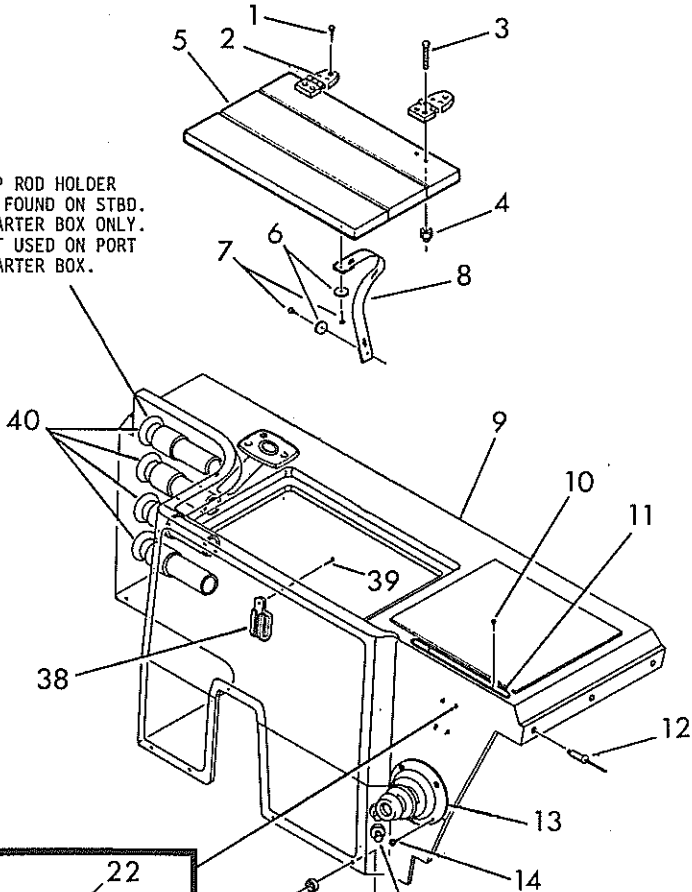

Det.	Part Number	Qty.	Description
33	12113000	2 pr.	Hinge (1 pair used on each side - Port and Stbd.)
34	82002800	8	Washer, Finish, #10 (4 used on each side - Port and Stbd.)
35	82372300	8	Screw, #10x1-3/4" (4 used on each side - Port and Stbd.)
36	62430500	4	Cleat (2 used on each side - Port and Stbd.)
37	12127600	2	Clamp, Hose, Fuel Line
38	12127300	1	Clip
39	82009800	1	Screw, #8x5/8"
40	12432800	7	Holder, Rod (4 Stbd. and 3 Port)
	15065100	2	Rod Holder Assembly (includes parts 41-47.)
41	82009600	4	Screw, #10x1-1/2"
42	82002800	4	Washer, Finish, #10
43	62328700	2	Rack, Rod
44	82114300	2	Stopnut, Elastic, Brass
45	12140200	4	Bracket Angle
46	82019801	2	Screw, #10-24x1-1/2"
47	62005900	2	Cleat
48	82114300	4	Stopnut, Elastic, Brass
49	82002800	8	Washer, Finish, #10
50	82019801	4	Screw, #10-24x1-1/2"
51	82002400	4	Screw, #10x2"
52	12642000	30	Fastener, Panel (15 used on each side-Port and Stbd.)
53	12695100	1	Panel, Upholstered, Port
	12695200	1	Panel, Upholstered, Stbd.
54	12706500	1	Pocket, Kydex, Port
	12706600	1	Pocket, Kydex, Stbd.
55	82009800	12	Screw, #8x5/8" (6 used on each side - Port and Stbd.)
56	82063900	18	Screw, #14x1-1/2"
57	72663500	1	Rail, Bow, Welded one-piece
58	82020700	1	Screw, Rail, #10-24
59	12792100	1	Light, Bow
60	12007909	1	Grommet, Rubber, 3/8"
61	12419100	1	Vinyl, Flex, 55'
62	12487200	2	Rubrail, Rigid, 25'
63	82059900	281	Rivet, Pop, 3/16x3/4"
64	82121100	2	Screw, #6x3/4"
65	12150200	1	Switch, Bilge Pump w/Harness
66	82033700	6	Rivet, Pop, 3/16x1/2"
67	12321500	1	Cup, Bilge Pump
68	12155300	1	Fitting, Thru Hull
69	82183200	2	Screw, #8x1"
70	12150000	1	Switch, Float
71	12253800	1	Clamp, Wire
72	82009800	3	Screw, #8x5/8"
73	43016400	1	Hose, 2 ft.
74	12155900	2	Clamp, Hose
75	12149900	1	Pump, Bilge
76	12155401	1	Plug, Female
	12155402	1	Plug, Male
77	43027200	1	Tubing, Zipper, 2 ft.
78	12320600	2	Nut, Chrome Eye, 1/2"
79	12255002	2	Stud, Eye, 4"
80	12255000	2	Eye, Head Bow and Ski

TOP ROD HOLDER
IS FOUND ON STBD.
QUARTER BOX ONLY.
NOT USED ON PORT
QUARTER BOX.

15-0842-00 PORT QUARTER BOX ASSEMBLY
15-0843-00 STARBOARD QUARTER BOX ASSEMBLY