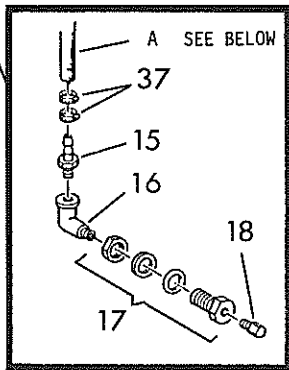

Det.	Part Number	Qty.	Description
33	12113000	2 pr.	Hinge (1 pair used on each side - Port and Stbd.)
34	82002800	8	Washer, Finish, #10 (4 used on each side - Port and Stbd.)
35	82372300	8	Screw, #10x1-3/4" (4 used on each side - Port and Stbd.)
36	62430500	4	Cleat (2 used on each side - Port and Stbd.)
37	12127600	2	Clamp, Hose, Fuel Line
38	12127300	1	Clip
39	82009800	1	Screw, #8x5/8"
40	12432800	7	Holder, Rod (4 Stbd. and 3 Port)
	15065100	2	Rod Holder Assembly (includes parts 41-47.)
41	82009600	4	Screw, #10x1-1/2"
42	82002800	4	Washer, Finish, #10
43	62328700	2	Rack, Rod
44	82114300	2	Stopnut, Elastic, Brass
45	12140200	4	Bracket Angle
46	82019801	2	Screw, #10-24x1-1/2"
47	62005900	2	Cleat
48	82114300	4	Stopnut, Elastic, Brass
49	82002800	8	Washer, Finish, #10
50	82019801	4	Screw, #10-24x1-1/2"
51	82002400	4	Screw, #10x2"
52	12642000	30	Fastener, Panel (15 used on each side-Port and Stbd.)
53	12695100	1	Panel, Upholstered, Port
	12695200	1	Panel, Upholstered, Stbd.
54	12706500	1	Pocket, Kydex, Port
	12706600	1	Pocket, Kydex, Stbd.
55	82009800	12	Screw, #8x5/8" (6 used on each side - Port and Stbd.)
56	82063900	18	Screw, #14x1-1/2"
57	72663500	1	Rail, Bow, Welded one-piece
58	82020700	1	Screw, Rail, #10-24
59	12792100	1	Light, Bow
60	12007909	1	Grommet, Rubber, 3/8"
61	12419100	1	Vinyl, Flex, 55'
62	12487200	2	Rubrail, Rigid, 25'
63	82059900	281	Rivet, Pop, 3/16x3/4"
64	82121100	2	Screw, #6x3/4"
65	12150200	1	Switch, Bilge Pump w/Harness
66	82033700	6	Rivet, Pop, 3/16x1/2"
67	12321500	1	Cup, Bilge Pump
68	12155300	1	Fitting, Thru Hull
69	82183200	2	Screw, #8x1"
70	12150000	1	Switch, Float
71	12253800	1	Clamp, Wire
72	82009800	3	Screw, #8x5/8"
73	43016400	1	Hose, 2 ft.
74	12155900	2	Clamp, Hose
75	12149900	1	Pump, Bilge
76	12155401	1	Plug, Female
	12155402	1	Plug, Male
77	43027200	1	Tubing, Zipper, 2 ft.
78	12320600	2	Nut, Chrome Eye, 1/2"
79	12255002	2	Stud, Eye, 4"
80	12255000	2	Eye, Head Bow and Ski

TOP ROD HOLDER
IS FOUND ON STBD.
QUARTER BOX ONLY.
NOT USED ON PORT
QUARTER BOX.

15-0842-00 PORT QUARTER BOX ASSEMBLY
15-0843-00 STARBOARD QUARTER BOX ASSEMBLY