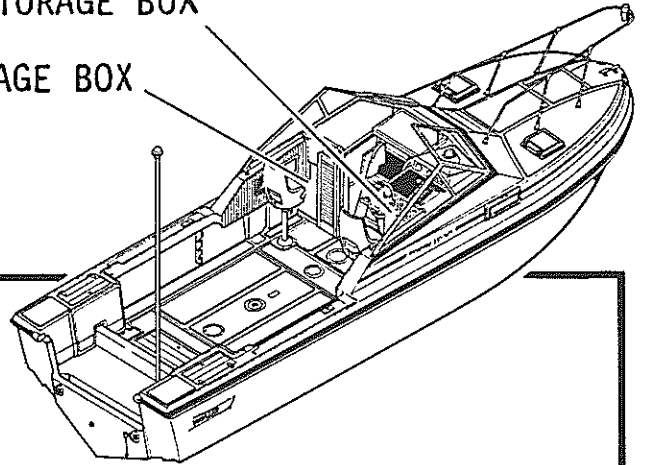

25' Revenge Walk-Through - Outboard

STARBOARD STORAGE BOX

PORT STORAGE BOX

Det.	Part Number	Qty.	Description
1	82122400	5	Screw, Stud, 5/8"
2	82062500	3	Washer, Flat, #8
3	12767200	3	Strap, Nylon, 9"
4	82183200	5	Screw, #8x1"
5	12019901	1	Bumper, Black
6	12356600	2	Eye, Door Hook
7	82121100	6	Screw, #6x3/4"
8	12356500	1	Hook, Door, 6"
9	12664900	1	Lock
10	12664901	1	Washer, Anchor
11	62359600	1	Cap, Port
12	82114200	12	Washer, Flat, Brass
13	82114300	12	Stopnut, Brass, #10-24
14	82093500	4	Screw, #8x1-1/4"
15	62665004	1	Block, Trig
16	62359700	1	Cap, Starboard
17	62681202	1	Frame, Starboard
18	62681205	4	Shim (2 each side-Port and Starboard.)
19	82002700	8	Pin, Escutcheon (4 each side-Port and Starboard.)
20	62357504	1	Block, Trig
21	62681203	1	Threshold
22	82019700	6	Screw, #10x2-1/2"
23	43027900	2	Hinge, 34"
24	82092700	68	Screw, #6x1/2"
25	62681201	1	Frame, Port
26	82067800	4	Screw, #10x1-1/2"
27	62681100	2	Door, Louvered
28	82372300	12	Screw, #10x1-3/4"
29	82002800	26	Washer, Finish, #10
30	82162500	8	Snap, #12 Glove(4 each side-Port and Starboard.)
31	12357000	2	Cushion, Back Rest (1 each side-Port and Starboard.)
32	12707200	1	Cushion, Port Side
	12707300	1	Cushion, Starboard Side (not shown)
33	82010100	12	Screw, #8x3/4"
	62706300	1	Rope Locker Cover Assembly (includes parts 34-40.)
34	82061600	8	Screw, #8-32x1" (4 each side-Port and Starboard.)
35	12113000	2 pr.	Hinge (1 pr. each side-Port and Starboard.)
36	62706301	1	Cover, Port Rope Locker
37	62504500	2	Molding, 43" (1 each side-Port and Starboard.)
38	82011500	8	Screw, #8x1" (4 each side-Port and Starboard.)
39	82062500	8	Washer, Flat, #8 (4 each side-Port and Starboard.)
40	82158400	8	Stopnut, #8-32 Brass Elastic (4 each side-Port and Starboard.)
41	82355500	6	Screw, #10-32x3" (3 each side-Port and Starboard.)
42	62354900	2	Rail, Port and Starboard
43	72357200	6	Support, Rail Retainer (3 each side-Port and Starboard.)

Det.	Part Number	Qty.	Description
44	82093200	6	Washer, Finish, #5/16 (3 each side-Port and Starboard.)
45	82072700	6	Nut, #10 Well (3 each side - Port and Starboard.)
46	82009600	16	Screw, #10x1-1/2"
47	12704300	1	Bulkhead, Rope Locker
48	82372300	10	Screw, #10x1-3/4"
49	62703700	1	Cleat, Anchor Locker
50	62703400	1	Cleat, Anchor Locker
51	62706800	1	Cleat, Anchor Locker
52	62703800	1	Cleat, Anchor Locker
53	62703500	1	Cleat, Anchor Locker
54	12396900	1	Nut, Eye, 1/2" Chrome
55	12716300	1	Eye, Bow
56	12707100	1	Cushion, Forward
	62355600	1	Bow Locker Cover Assembly (includes parts 57-61 and screws 38.)
57	62355601	1	Cover, Bow Locker, Forward
58	62355602	1	Cover, Bow Locker, Aft.
59	62504500	1	Molding, 14"
60	12140500	1 pr.	Hinge
61	82104900	8	Screw, #10x3/4"
62	82009900	4	Screw, #10x1"
	62706400	1	Starboard Rope Locker Cover Assembly (includes 34, 35, 37, 38, 39, 40 and 63.)
63	62706401	1	Cover, Starboard Rope Locker
64	12353900	1	Panel, Instrument Access

2

7