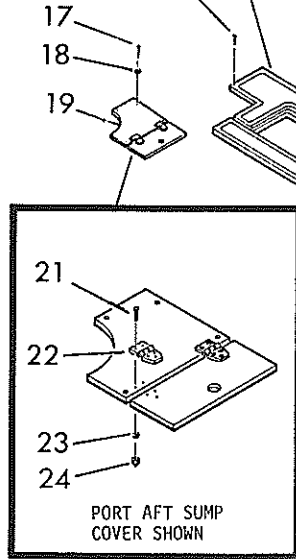

Det.	Part Number	Qty.	Description
1	43029000	1	Tube, 1/2" PVC, 4 ft.
2	12427100	2	Clip, Line Support
3	82009800	63	Screw, #8x5/8"
4	12127300	4	Clip
5	12426000	1	Wire, Ground
6	43020600	2	Hose, Fuel Line
7	12127600	8	Clamp, Hose, Fuel Line
8	12127400	2	Barb, Male
9	12334400	1	Wire, Ground
10	12294700	1	Tube, Drain, Aluminum, 3-3/4"
11	12008900	16	O-Ring, Neoprene
12	12136700	10	Clamp, Support
13	12423010	1	Line, Fuel, Copper
14	12423020	1	Line, Fuel, Copper
15	12392600	2	Tube, Drain
16	12509400	2	Strainer
17	82372300	123	Screw, #10x1-3/4"
18	82002800	8	Washer, Finish, #10
19	62432200	1	Cover, Aft Sump, Port
20	62432300	1	Cover, Aft Sump, Stbd. (both Covers include parts 21 - 24.)
21	82606600	20	Screw, #8-32x7/8" (10 each Cover- Port and Stbd.)
22	12113000	2 pr.	Hinge (1 pair each Cover, Port and Stbd.)
23	82062500	20	Washer, Flat (10 each Cover, Port and Stbd.)
24	82158400	20	Locknut (10 each Cover, Port and Stbd.)
25	12418600	4	Strap, Holddown, Fuel Tank
26	12418400	4	Strap, Aluminum Holddown
27	82313800	16	Screw, #14x1"
28	12418500	8	Bracket, Aluminum Holddown
29	22431000	1	Cover, Baitwell, Aft.
30	22431300	1	Cover, Tank, Fuel
31	12299500	3	Port, Access, Tan, 8"
32	82150800	32	Rivet, Pop, 3/16x3/8" Grip
33	22431100	2	Cover, Side
34	12255200	1	Port, Access, Clear, 6"
35	12432600	1	Plaque, "NO DRILL"
36	82413300	4	Screw, #4x5/8"
37	22699600	1	Section, Floor, Forward
38	12624300	1	Elbow, Drain, 90°
39	43032600	1	Pipe, P.V.C., 4"x14"
40	12648100	1	Tank, Fuel, 140 Gallon
41	12418800	4	Pad, Tank, Fuel
42	12418700	1	Strap, Tank, Fuel
43	12428900	1	Bridge, Tunnel
44	12126000	3	Clamp, Vent Hose
45	43022700	1	Hose, Vent, 9.5 ft.
46	12794700	1	Spring, Hose, Vent, 6"
47	12180902	1	Tie, Tyrap
48	12794100	1	Spring, Hose, Vent, 12"
49	12298900	1	Fitting, Vent
50	12162200	1	Label, No Smoking
51	12334500	1	Wire, Ground
52	43041800	2	Hose, Fill, 30"

Det.	Part Number	Qty.	Description
53	12126200	6	Clamp, Hose, Fill
54	12908400	1	Elbow, Hose, Fill
55	82016300	3	Nut, Hex, #10-24
56	82016500	3	Washer, Star, #10 ext.
57	82016400	3	Washer, Flat, #10
58	82020700	3	Screw, #10-24x1/2"
59	12426200	1	Tube, Drain, 8-1/2"
60	12012900	3	Tube, Drain, 4-7/8"
61	12160800	7	Vent, Stainless Steel
62	12018100	7	Plug, Drain
63	82061600	2	Screw, #8-32x1"
64	82121200	2	Washer, Finish, #6
65	62433600	1	Cover, Cabin Sump Drain
66	12065800	2	Strap, Eye
67	82158400	2	Stopnut, Elastic, Brass
68	15073800	1	Cord, shock
69	22431200	1	Cover, Sump, Cabin
70	12076600	2	Tube, Drain, 13/16"
71	12543800	3	Tube, Drain, 3-3/4"
72	12612000	1	Tube, Drain, 1-1/4"x3-1/2"
73	12612100	2	O-Ring, Neoprene
74	82232800	2	Stopnut, Elastic, Brass, #4-40
75	12326200	2	Spring
76	12326300	2	Spacer
77	82326400	2	Screw, #4-40x1-3/8"
78	12117000	2	Ventilator
79	82068300	6	Screw, #6x1/2"
80	82160100	1	Screw, 10-24x1/2"
81	82109300	1	Screw, #14x1-1/2"
82	12171800	1	Disc, Grounding
83	82114300	1	Nut, #10-24
84	82009800	2	Screw, #8x5/8"