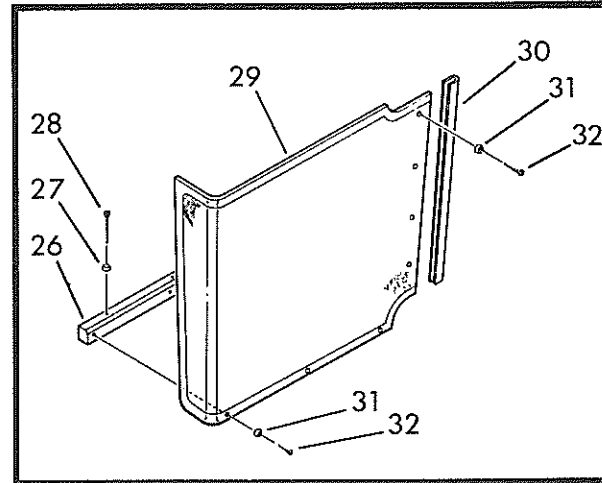

Det.	Part Number	Qty.	Description
1	12756400	1	Sternlight, 99"
2	82161100	2	Screw, #6x1"
3	12415000	1	Clip, 1-1/4"
4	62414900	1	Block, Sternlight
5	82072700	2	Nut, Well
6	82216700	2	Screw, #10-32x2"
7	82009800	4	Screw, #8x5/8"
8	12346100	1	Harness, Power w/Main Circuit Breaker
9	12136700	2	Clamp, Support
10	82063900	2	Screw, #14x1" (1 each side-Port and Starboard.)
11	82061100	4	Screw, 1/4-20x1-1/2" (2 each side - Port and Starboard.)
12	12149000	1/pr.	Holder, Flush Mount Rod (1 each side-Port and Starboard.)
13	82035200	4	Washer, Flat, 1/4" (2 each side-Port and Starboard.)
14	82150900	4	Stopnut, Elastic, Brass, #1/4-20
15	12117000	1	Ventilator
16	82150900	3	Stopnut, Elastic, Brass, #1/4-20
17	82035200	3	Washer, Flat, 1/4"
18	62340100	1	Block, Base, Sternlight
19	12298300	1	Escutcheon
20	82372300	2	Screw, #10x1-3/4"
21	12308600	2	Bushing, Snap
22	82065400	3	Screw, #1/4-20x2"
23	12308800	1	Ring, Sternlight
24	62433300	1	Block, Support, Sternlight
25	82068300	3	Screw, #6x1/2"
26	62430700	2	Cleat (1 each side - Port and Starboard.)
27	82002800		Washer, Finish, #10 (3 each side-Port and Starboard.)
28	82009600	6	Screw, #10x1-1/2" (3 each side-Port and Starboard.)
29	22341400	1	Cover, Fuel Hose, Port
	22341500	1	Cover, Wire, Starboard (not shown.)
30	43026800	2	Trim Loc Tan, 17" (1 each side-Port and Starboard.)
31	82121200	14	Washer, Finish, #6 (7 each side-Port and Starboard.)
32	82161100	14	Screw, #6x1" (7 each side-Port and Starboard.)
33	82062200	4	Screw, #10-32x1"
34	82137700	4	Stopnut, Elastic, brass, #10-32
35	82016400	4	Washer, Flat, #10
36	12662400	1	Fill, Recessed Fuel
37	82062500	3	Washer, Flat, #8
38	12334500	1	Wire, Ground
39	82158400	3	Stopnut, Elastic, Brass, #8-32
40	43014200	1	Hose, Fuel Fill, 30"
41	12126200	2	Clamp, Fuel Fill Hose
42	12364000	1	Fill, Fuel
43	82063600	3	Screw, #8-32x3/4"
44	82183200	8	Screw, #8x1"
45	62246500	1	Trim Piece, Port, 22-1/2"
46	82019801	12	Screw, #10-24x1-1/2"
47	82091700	12	Washer, Flat, 13/64"

Det.	Part Number	Qty.	Description
48	82114300	12	Stopnut, Elastic, Brass, #10-24
49	62246500	1	Trim Piece, Starboard, 22"
50	43024400	2	Trim Loc Tan (43" each side - Port and Starboard.)
51	12644300	1	Windshield (Package includes Stanchions, Trim and (22) 82183200 Screws, #8x1".)
	12440300	1	Hydraulic Steerer Kit (includes Pump 52 below, all hardware and installation instructions. Does not include Hydraulic Hoses Part #53.)
52	12440301	1	Pump, Helix
53	12465500	1/pr	Hoses, Hydraulic Steerer, 22'
54	12465600	1	Wedge, 20°, Hydraulic Steerer
55	12133000	1	Label, Steering Pull Warning
56	12083800	1	Wheel, Steering, Stainless Steel (to order packaged Stainless Steel Wheel Assembly, use order number 15061200.)
57	12787400	2	Seat, Pedestal
58	82109300	16	Screw, #14x1-1/2" (8 each Seat-Port and Starboard.)
59	82004500	16	Washer, Finish, #12 (8 each seat-Port and Starboard.)
60	12496300	1	Fitting, Rub Rail End, Port
	12496400	1	Fitting, Rub Rail End, Starboard
61	82019700	2	Screw, #10x2-1/2" (1 each side-Port and Starboard.)
62	82009900	4	Screw, #10x1" (1 each side-Port and Starboard.)
63	12308300	1 set	BW Logo Decal, 28"
64	43026700	1	Tape, Striping, 1", 58.500 ft.
65	12478300	1 set	Decal, Revenge 25'
66	12697800	1 set	Decal, W.T.
67	43023000	1	Tape, Striping, 2", 13 ft.
68	43038300	1	Tape, Striping, 3", 6.500 ft.
69	12707400	2	Strake, Rub, 107"
70	82038900	52	Screw, #6x3/4" (26 each side-Port and Starboard.)

12607102
08300