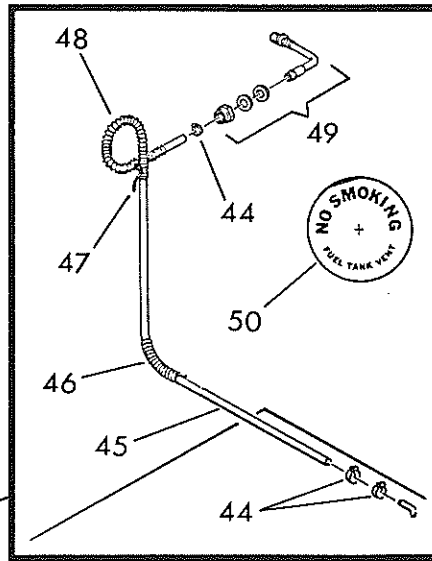

25' Revenge Walk-Through - Outboard

Det.	Part Number	Qty.	Description
1	82018300	14	Screw, #8x3/4"
2	12059400	2	Stop, Cast End
3	12665700	1	Extrusion, Port Rub Rail, 35"
4	62642500	1	Handle, Sliding Hatch
5	22672600	1	Cover, Companionway Hatch
6	82002800	14	Washer, Finishing, #10
7	82009700	4	Screw, #8x1-1/2"
8	82788800	5	Screw, #10-24x3/4"
9	12665800	1	Hatch, Sliding
10	12665701	1	Extrusion, Stbd. Rub Rail, 35"
11	82038900	9	Screw, #6x3/4"
12	12308500	2	Strake, Rub, 18"
13	82010100	2	Screw, #8x3/4"
14	12633100	1	Pad, Companionway
15	82009800	16	Screw, #8x5/8"
16	12664600	2	Ventilator Hatch Assembly
17	82009900	48	Screw, #10x1"
18	12605200	1	Chock, Open, Port
19	82106600	2	Screw, #1/4-20x2-1/4"
20	82116600	2	Screw, #1/4-20x3"
21	12090500	1	Cleat, Springline
22	12605300	1	Chock, Open, Stbd.
23	82035200	2	Washer, Flat, #1/4
24	82150900	2	Stopnut, Elastic, Brass, #1/4-20
25	12586000	1	Holder, Hatch
26	82114300	8	Stopnut, Elastic, Brass, #10-24
27	82016400	8	Washer, Flat, #10
28	82158400	4	Stopnut, Elastic, Brass, #8-32
29	82062500	4	Washer, Flat, #8
30	22615100	1	Hatch, Anchor
31	12113000	1 pr.	Hinge
32	82351100	4	Screw, #8-32x1"
33	82008200	8	Screw, #10-24x1"
34	82018300	8	Screw, #8x3/4"
35	12086100	1	Handle, Flush
36	12060900	1	Catch (includes all attaching hardware)
37	12182400	1	Plate, Compass
38	12355800	1	Panel, Instrument, Blank
39	82092700	20	Screw, #6x1/2"
40	12354700	1	Shield, Sun
41	12139300	4	Bushing, Nylon
42	12355900	1	Panel, Switch (includes Switches and Sternlight Harness.)
43	12355200	2	Port Light, Opening, w/Screen (1 each side, Port and Starboard.)
44	82370000	20	Screw, #10-24x7/8" (10 each side, Port and Starboard.)
45	82016400	20	#10 Washer, Flat (10 each side, Port and Starboard.)
46	82089900	20	#10-24 Nut, Acorn (10 each side, Port and Starboard.)
47	82020700	5	Screw, #10-24x1/2"
48	72529600	4	Support, Stanchion, End
49	72649900	1	Rail, Starboard Grab
50	12353600	1	Cover, Dash Control

Det.	Part Number	Qty.	Description
51	12353700	1	Cover, Dash
52	72529500	1	Support, Stanchion, Center
53	72679300	1	Rail, Grab, Port
54	22696800	1	Topskin
55	12065800	4	Strap, Eye
56	82161100	8	Screw, #6x1"
57	62153800	5	Bung, Teak