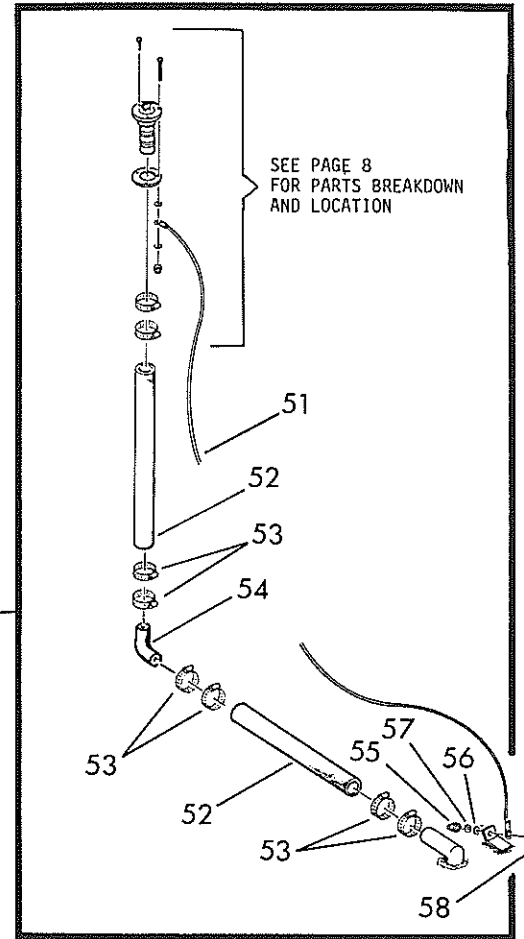

25' Revenge Walk-Through - Outboard

Det.	Part Number	Qty.	Description
1	82018300	14	Screw, #8x3/4"
2	12059400	2	Stop, Cast End
3	12665700	1	Extrusion, Port Rub Rail, 35"
4	62642500	1	Handle, Sliding Hatch
5	22672600	1	Cover, Companionway Hatch
6	82002800	14	Washer, Finishing, #10
7	82009700	4	Screw, #8x1-1/2"
8	82788800	5	Screw, #10-24x3/4"
9	12665800	1	Hatch, Sliding
10	12665701	1	Extrusion, Stbd. Rub Rail, 35"
11	82038900	9	Screw, #6x3/4"
12	12308500	2	Strake, Rub, 18"
13	82010100	2	Screw, #8x3/4"
14	12633100	1	Pad, Companionway
15	82009800	16	Screw, #8x5/8"
16	12664600	2	Ventilator Hatch Assembly
17	82009900	48	Screw, #10x1"
18	12605200	1	Chock, Open, Port
19	82106600	2	Screw, #1/4-20x2-1/4"
20	82116600	2	Screw, #1/4-20x3"
21	12090500	1	Cleat, Springline
22	12605300	1	Chock, Open, Stbd.
23	82035200	2	Washer, Flat, #1/4
24	82150900	2	Stopnut, Elastic, Brass, #1/4-20
25	12586000	1	Holder, Hatch
26	82114300	8	Stopnut, Elastic, Brass, #10-24
27	82016400	8	Washer, Flat, #10
28	82158400	4	Stopnut, Elastic, Brass, #8-32
29	82062500	4	Washer, Flat, #8
30	22615100	1	Hatch, Anchor
31	12113000	1 pr.	Hinge
32	82351100	4	Screw, #8-32x1"
33	82008200	8	Screw, #10-24x1"
34	82018300	8	Screw, #8x3/4"
35	12086100	1	Handle, Flush
36	12060900	1	Catch (includes all attaching hardware)
37	12182400	1	Plate, Compass
38	12355800	1	Panel, Instrument, Blank
39	82092700	20	Screw, #6x1/2"
40	12354700	1	Shield, Sun
41	12139300	4	Bushing, Nylon
42	12355900	1	Panel, Switch (includes Switches and Sternlight Harness.)
43	12355200	2	Port Light, Opening, w/Screen (1 each side, Port and Starboard.)
44	82370000	20	Screw, #10-24x7/8" (10 each side, Port and Starboard.)
45	82016400	20	#10 Washer, Flat (10 each side, Port and Starboard.)
46	82089900	20	#10-24 Nut, Acorn (10 each side, Port and Starboard.)
47	82020700	5	Screw, #10-24x1/2"
48	72529600	4	Support, Stanchion, End
49	72649900	1	Rail, Starboard Grab
50	12353600	1	Cover, Dash Control

Det.	Part Number	Qty.	Description
51	12353700	1	Cover, Dash
52	72529500	1	Support, Stanchion, Center
53	72679300	1	Rail, Grab, Port
54	22696800	1	Topskin
55	12065800	4	Strap, Eye
56	82161100	8	Screw, #6x1"
57	62153800	5	Bung, Teak