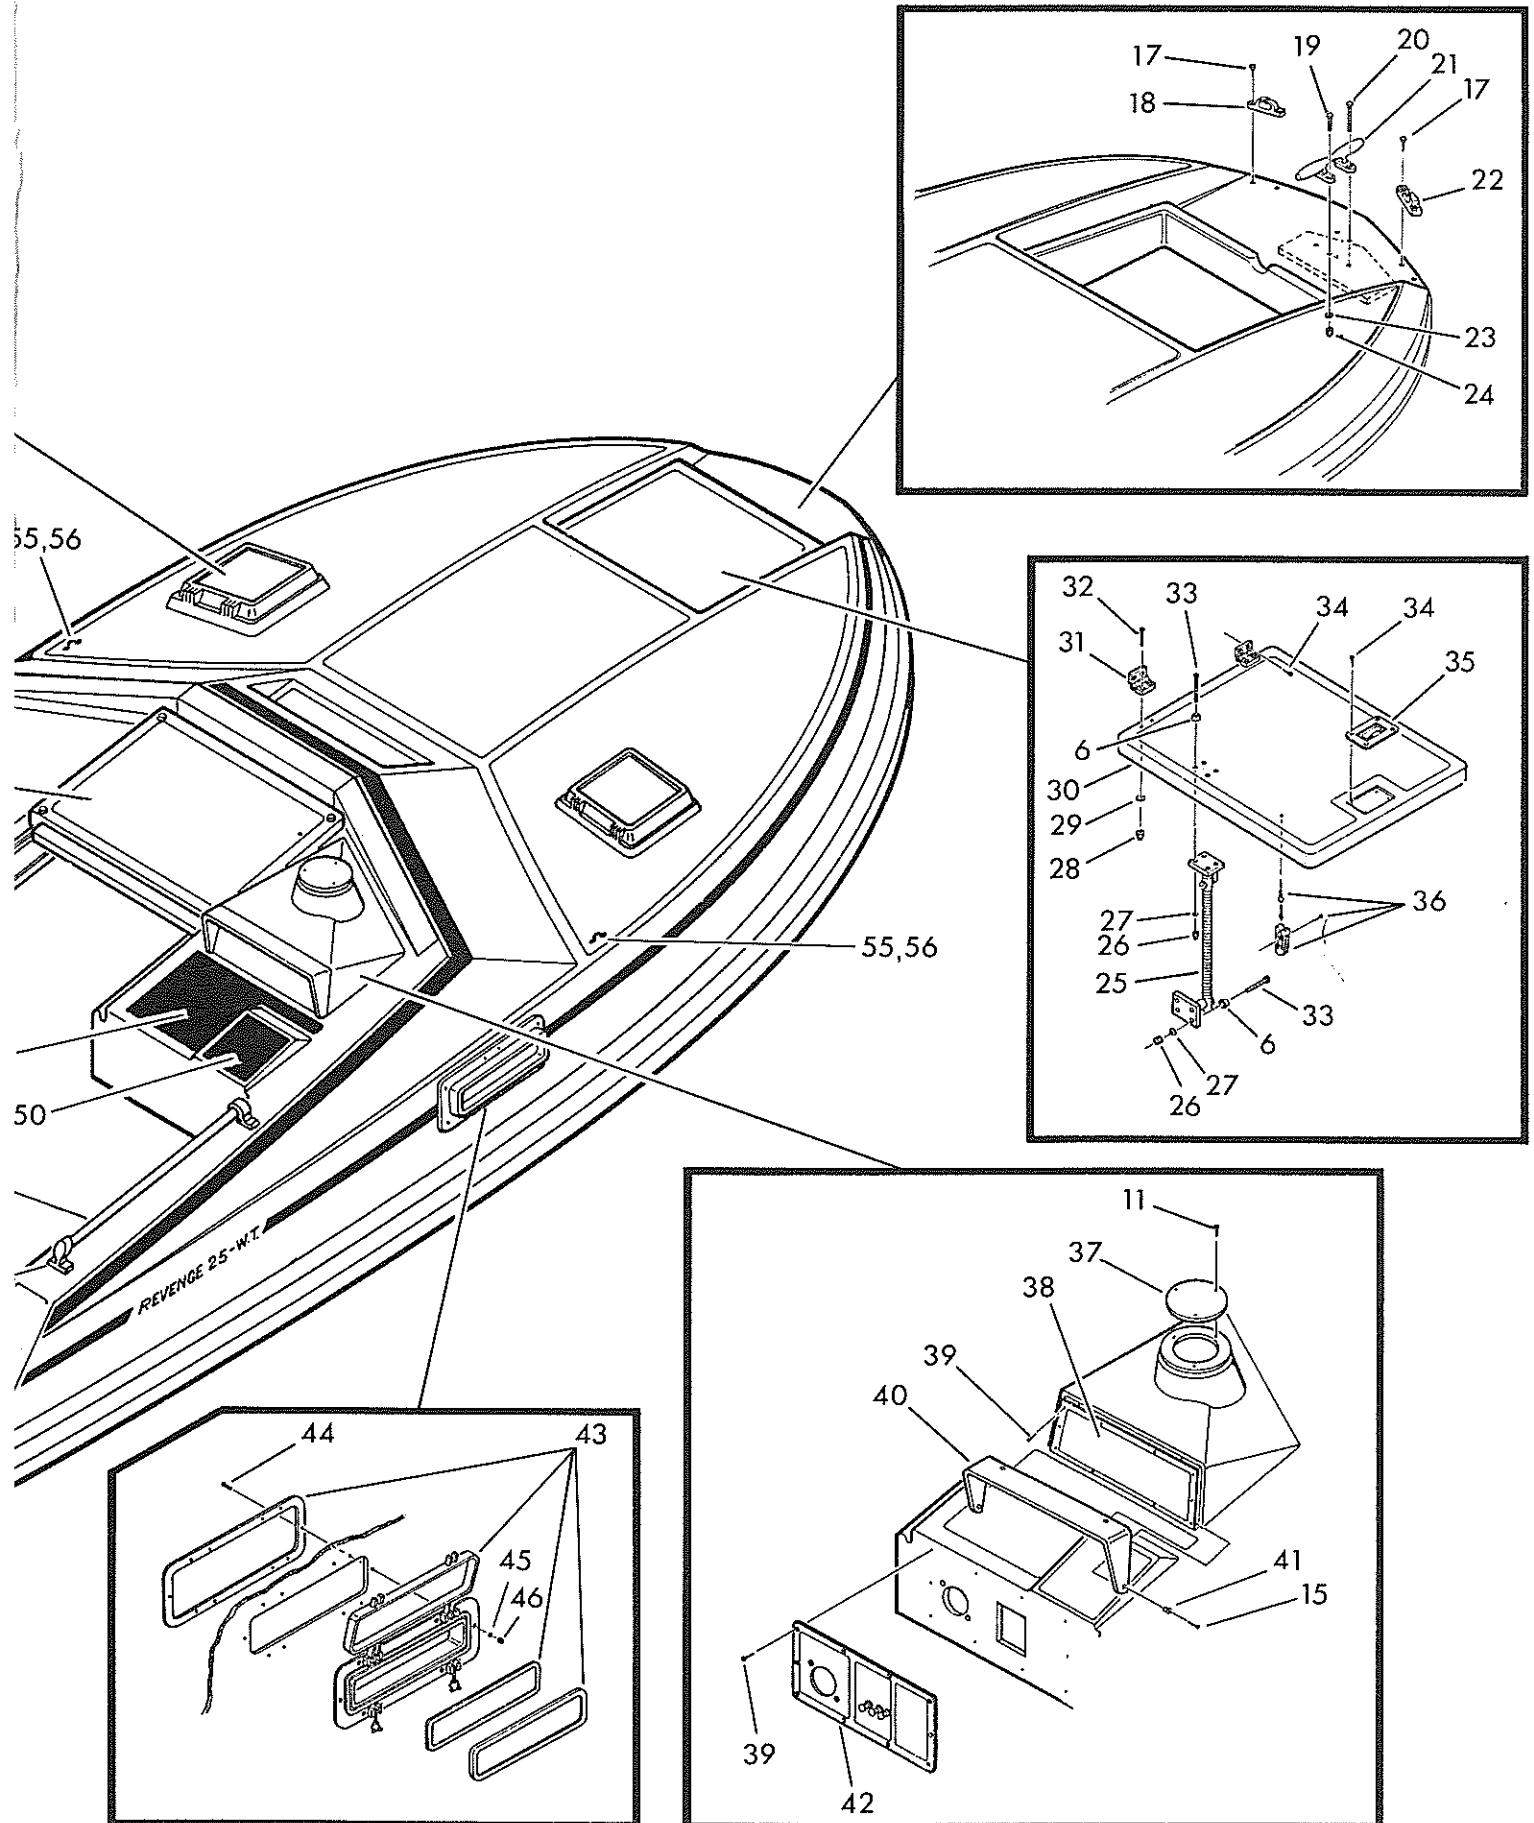

25' Revenge Walk-Through - Outboard

Det.	Part Number	Qty.	Description
	62765600	1	Companionway Ladder Assembly (includes parts 1-20, (1) Holddown Strap 12526200 page 7, detail 5, (2) Stud Screws 82122400 page 7, detail 1, (1) Flat Washer 82041700 page 7, detail 2, and 46" Trim Loc Tan 43024400 page 6, details 45 and 47.)
1	82009900	12	Screw, #10x1"
2	72040505	1	Stanchion, Rail
3	72050405	1	Base, Rail
4	82020700	1	Screw, #10-24x1/2"
5	72766900	1	Tube, Support
6	82646200	8	Screw, #10-24x3/4"
7	82002800	20	Washer, Finish, #10
8	12765606	2	Bracket, Slide
9	82408600	8	Nut, Barrel
10	62765602	1	Starboard Piece, Companionway Ladder
11	72010700	1	Base, Rail
12	12765605	3	Rod, Threaded Step
13	82016400	6	Washer, Flat, #10
14	82698300	6	Locknut, #10-24
15	82372300	12	Screw, #10x1-3/4"
16	82715600	4	Rivet, Nylon Split (2 each leg)
17	62765604	2	Tread, Companionway Ladder
18	62765601	1	Port Piece, Companionway Ladder
19	62765603	1	Tread, Companionway Ladder
20	62766000	1	Block, Slide, Ladder
21	82009600	6	Screw, #10x1-1/2"
22	12012400	1	Extinguisher, Fire (includes Mounting Bracket)
23	82091700	3	Washer, Flat, 13/64
24	82114300	14	Stopnut, Brass, Elastic, #10-24
25	82118700	2	Screw, #10-24x1-1/4"
26	82008200	12	Screw, #10-24x1"
27	82002800	16	Washer, Finish, #10
28	82267800	12	Washer, Flat, #1/4x7/8"
29	43024400	2	Trim Loc Tan, 26"
30	12697500	1	Retainer, Port Bulkhead
31	82183200	35	Screw, #8x1"
32	62647800	1	Trim Piece, Storage Box,
33	62789700	1	Cleat, Mahogany
34	82372300	26	Screw, #10x1-3/4"
35	12019901	1	Bumper, Black
36	82009800	12	Screw, #8x5/8"
37	62716600	2	Trim Piece, Storage Box,
38	62789800	2	Cleat, Mahogany
39	62716600	2	Trim Piece, Storage Box, 6"
40	22699400	1	Box, Port Storage
41	62696900	1	Cabin Trim Piece, (Shape to fit)
42	62716600	1	Trim Piece, Storage Box
43	62716700	1	Trim Piece, Storage Box
44	82033700	5	Rivet, Pop, 3/16x1/2"
45	12298500	5	Clip, Trim Edge
46	43024400	2	Trim Loc Tan, 16-1/2"
47	43024400	1	Trim Loc Tan, 22"
48	12356000	2	Light, Interior Cabin

Det.	Part Number	Qty.	Description
49	43024400	2	Trim Loc Tan, 61"
50	43024400	2	Trim Loc Tan, 40"
51	62011807	2	Cleat, Forward Storage Box
52	82162500	20	Stud, Glove Snap, #12
53	12361500	2	Cover, Soft w/Pockets
54	22699500	1	Box, Starboard Storage
55	62697000	1	Cabin Trim Piece (Shape to fit.)
56	12697500	1	Retainer, Starboard Bulkhead (cut to allow clear passage for wires.)
57	62647800	1	Trim Piece, Storage Box, 20-7/8"
	15044000	1	Shelf Box w/Door (includes parts 58-61 and (3) screws, part number 82183200, detail 31.)
58	62355300	1	Bulkhead Box w/Door
59	12290700	1 pr.	Lock
60	12290800	1	Washer, Anchor, Door Lock
61	62738300	1	Gutter, Rain
62	82557500	6	Screw, #8x1-1/4"
63	62670418	1	Cleat, Mahogany