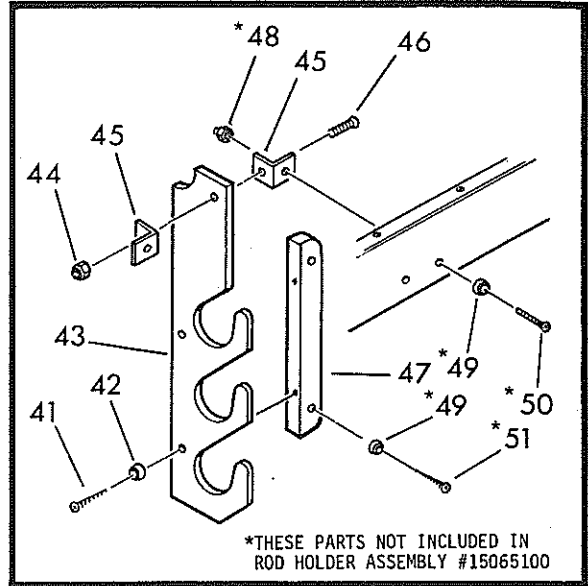

Det.	Part Number	Qty.	Description
33	12113000	2 pr.	Hinge (1 pair used on each side - Port and Stbd.)
34	82002800	8	Washer, Finish, #10 (4 used on each side - Port and Stbd.)
35	82372300	8	Screw, #10x1-3/4" (4 used on each side - Port and Stbd.)
36	62430500	4	Cleat (2 used on each side - Port and Stbd.)
37	12127600	2	Clamp, Hose, Fuel Line
38	12127300	1	Clip
39	82009800	1	Screw, #8x5/8"
40	12432800	7	Holder, Rod (4 Stbd. and 3 Port)
	15065100	2	Rod Holder Assembly (includes parts 41-47.)
41	82009600	4	Screw, #10x1-1/2"
42	82002800	4	Washer, Finish, #10
43	62328700	2	Rack, Rod
44	82114300	2	Stopnut, Elastic, Brass
45	12140200	4	Bracket Angle
46	82019801	2	Screw, #10-24x1-1/2"
47	62005900	2	Cleat
48	82114300	4	Stopnut, Elastic, Brass
49	82002800	8	Washer, Finish, #10
50	82019801	4	Screw, #10-24x1-1/2"
51	82002400	4	Screw, #10x2"
52	12642000	30	Fastener, Panel (15 used on each side-Port and Stbd.)
53	12695100	1	Panel, Upholstered, Port
	12695200	1	Panel, Upholstered, Stbd.
54	12706500	1	Pocket, Kydex, Port
	12706600	1	Pocket, Kydex, Stbd.
55	82009800	12	Screw, #8x5/8" (6 used on each side - Port and Stbd.)
56	82063900	18	Screw, #14x1-1/2"
57	72663500	1	Rail, Bow, Welded one-piece
58	82020700	1	Screw, Rail, #10-24
59	12792100	1	Light, Bow
60	12007909	1	Grommet, Rubber, 3/8"
61	12419100	1	Vinyl, Flex, 55'
62	12487200	2	Rubrail, Rigid, 25'
63	82059900	281	Rivet, Pop, 3/16x3/4"
64	82121100	2	Screw, #6x3/4"
65	12150200	1	Switch, Bilge Pump w/Harness
66	82033700	6	Rivet, Pop, 3/16x1/2"
67	12321500	1	Cup, Bilge Pump
68	12155300	1	Fitting, Thru Hull
69	82183200	2	Screw, #8x1"
70	12150000	1	Switch, Float
71	12253800	1	Clamp, Wire
72	82009800	3	Screw, #8x5/8"
73	43016400	1	Hose, 2 ft.
74	12155900	2	Clamp, Hose
75	12149900	1	Pump, Bilge
76	12155401	1	Plug, Female
	12155402	1	Plug, Male
77	43027200	1	Tubing, Zipper, 2 ft.
78	12320600	2	Nut, Chrome Eye, 1/2"
79	12255002	2	Stud, Eye, 4"
80	12255000	2	Eye, Head Bow and Ski

TOP ROD HOLDER
IS FOUND ON STBD.
QUARTER BOX ONLY.
NOT USED ON PORT
QUARTER BOX.

15-0842-00 PORT QUARTER BOX ASSEMBLY
15-0843-00 STARBOARD QUARTER BOX ASSEMBLY