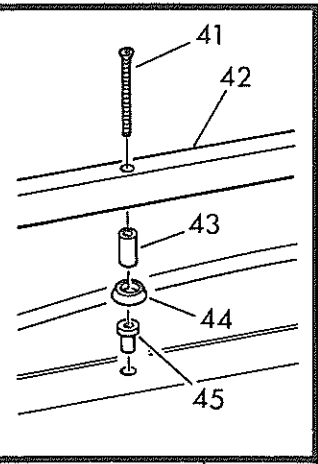

# 25' Revenge Walk-Through - Outboard

Det.	Part Number	Qty.	Description
1	82010100	12	Screw, #8x3/4" (6 used each side - Port and Starboard.)
2	12113000	2 pr.	Hinge (1 pair each side - Port and Stbd.)
3	82063600	8	Screw, #8-32x3/4" (4 used each side - Port and Stbd.)
4	82158400	8	Stopnut, Elastic, Brass, #8-32 (4 used each side-Port and Stbd.)
5	62428800	2	Cover, Locker, Qtr. Box(1 used each side-Port and Stbd.-includes parts 1-4.)
6	82091700	4	Washer, Flat, 13/64" (2 used each side - Port and Stbd.)
7	82009800	4	Screw, #8x5/8" (2 used each side-Port and Stbd.)
8	43016200	2	Strap, Nylon (1 used each side-Port and Stbd.)
9	22487300	1	Port Quarter Box
	22487400	1	Stbd. Quarter Box
10	82038900	4	Screw, #6x3/4" (2 used each side - Port and Stbd.)
11	12428000	2	Strake, Rub (1 used each side-Port and Stbd.)
12	82059900	26	Rivet, Pop, 3/16x3/4" Grip (13 used each side-Port and Stbd.)
13	12085300	1	Boot, Black (used on Stbd. side only.)
14	82009800	4	Screw, #8x5/8"(used on Stbd.side only.)
15	12127400	2	Barb, Male Fuel Hose (used on Stbd. side only)
16	12209700	2	Elbow, Street, 1/4" (used on Stbd. side only.)
17	12127500	2	Fitting, Bulkhead (used on Stbd. side only.)
18	12308900	2	Plug, Brass (used on Stbd. side only.)
19	82002800	12	Washer, Finish, #10 (6 used on each side-Port and Stbd.)
20	82372300	12	Screw, #10x1-3/4"(6 used on each side - Port and Stbd.)
21	82065400	8	Screw, #1/4-20x2" (4 used each side - Port and Stbd.)
22	12090500	2	Cleat, Springline (1 each side - Port and Stbd.)
23	82035200	8	Washer, Flat, #1/4 (4 used each side - Port and Stbd.)
24	82150900	8	Stopnut, Elastic, Brass, #1/4-20 (4 used each side-Port and Stbd.)
25	12433400	2	Bracket, Stern Cleat Rein (1 used each side-Port and Stbd.)
26	82109300	4	Screw, #14x1-1/2" (2 used each side - Port and Stbd.)
27	62430600	2	Cleat (1 used each side - Port and Stbd.)
28	82372300	12	Screw, #10x1-3/4" (8 used on each side - Port and Stbd.)
29	62432200		Cover, Aft. Sump, Port
	62432300		Cover, Aft. Sump, Stbd. (Both Port and Stbd. Covers include Parts 30 - 33.)
30	82158400	20	Locknut (10 used on each side - Port and Stbd.)
31	82062500	20	Washer, Flat (10 used on each side - Port and Stbd.)
32	82606600	20	Screw, #8-32x7/8" (10 used on each side - Port and Stbd.)