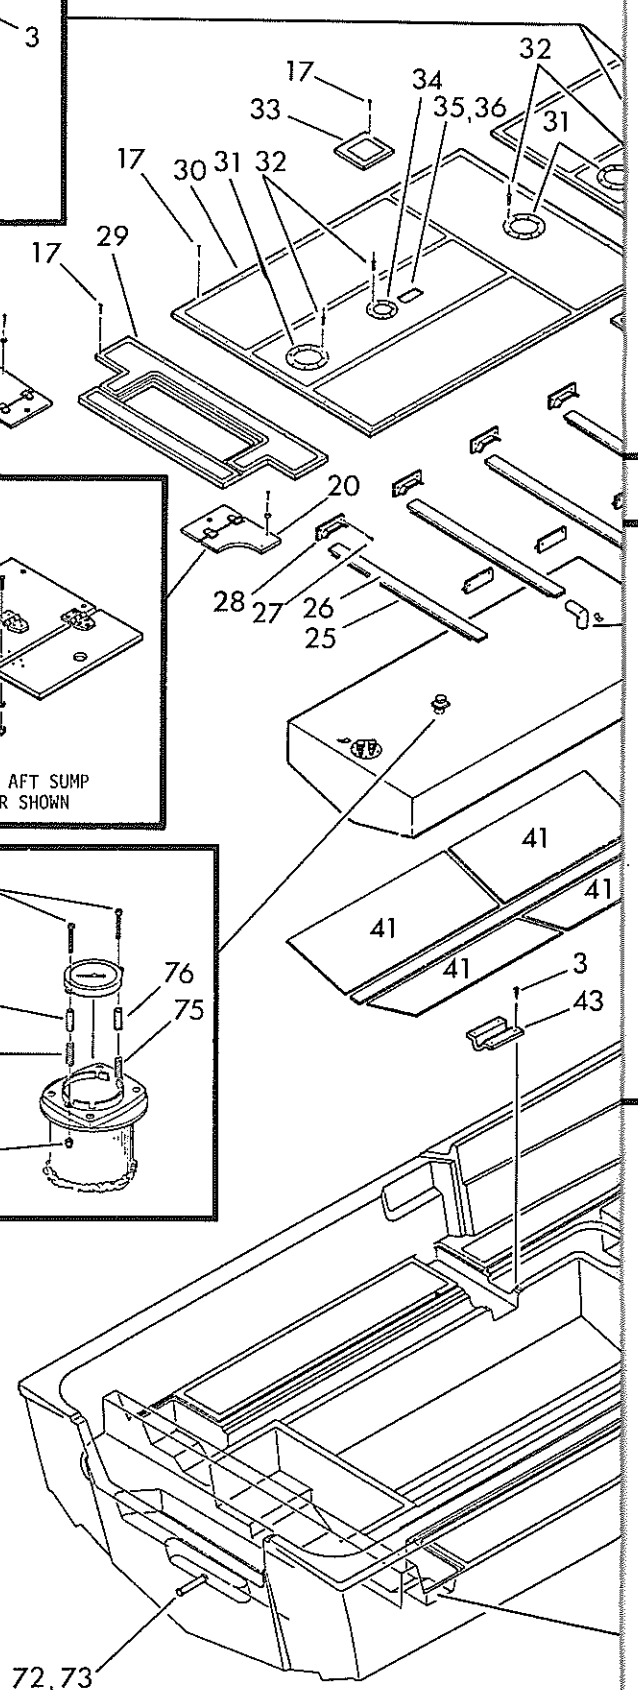

Det.	Part Number	Qty.	Description
1	43029000	1	Tube, 1/2" PVC, 4 ft.
2	12427100	2	Clip, Line Support
3	82009800	63	Screw, #8x5/8"
4	12127300	4	Clip
5	12426000	1	Wire, Ground
6	43020600	2	Hose, Fuel Line
7	12127600	8	Clamp, Hose, Fuel Line
8	12127400	2	Barb, Male
9	12334400	1	Wire, Ground
10	12294700	1	Tube, Drain, Aluminum, 3-3/4"
11	12008900	16	O-Ring, Neoprene
12	12136700	10	Clamp, Support
13	12423010	1	Line, Fuel, Copper
14	12423020	1	Line, Fuel, Copper
15	12392600	2	Tube, Drain
16	12509400	2	Strainer
17	82372300	123	Screw, #10x1-3/4"
18	82002800	8	Washer, Finish, #10
19	62432200	1	Cover, Aft Sump, Port
20	62432300	1	Cover, Aft Sump, Stbd. (both Covers include parts 21 - 24.)
21	82606600	20	Screw, #8-32x7/8" (10 each Cover- Port and Stbd.)
22	12113000	2 pr.	Hinge (1 pair each Cover, Port and Stbd.)
23	82062500	20	Washer, Flat (10 each Cover, Port and Stbd.)
24	82158400	20	Locknut (10 each Cover, Port and Stbd.)
25	12418600	4	Strap, Holddown, Fuel Tank
26	12418400	4	Strap, Aluminum Holddown
27	82313800	16	Screw, #14x1"
28	12418500	8	Bracket, Aluminum Holddown
29	22431000	1	Cover, Baitwell, Aft.
30	22431300	1	Cover, Tank, Fuel
31	12299500	3	Port, Access, Tan, 8"
32	82150800	32	Rivet, Pop, 3/16x3/8" Grip
33	22431100	2	Cover, Side
34	12255200	1	Port, Access, Clear, 6"
35	12432600	1	Plaque, "NO DRILL"
36	82413300	4	Screw, #4x5/8"
37	22699600	1	Section, Floor, Forward
38	12624300	1	Elbow, Drain, 90°
39	43032600	1	Pipe, P.V.C., 4"x14"
40	12648100	1	Tank, Fuel, 140 Gallon
41	12418800	4	Pad, Tank, Fuel
42	12418700	1	Strap, Tank, Fuel
43	12428900	1	Bridge, Tunnel
44	12126000	3	Clamp, Vent Hose
45	43022700	1	Hose, Vent, 9.5 ft.
46	12794700	1	Spring, Hose, Vent, 6"
47	12180902	1	Tie, Tyrap
48	12794100	1	Spring, Hose, Vent, 12"
49	12298900	1	Fitting, Vent
50	12162200	1	Label, No Smoking
51	12334500	1	Wire, Ground
52	43041800	2	Hose, Fill, 30"

Det.	Part Number	Qty.	Description
53	12126200	6	Clamp, Hose, Fill
54	12908400	1	Elbow, Hose, Fill
55	82016300	3	Nut, Hex, #10-24
56	82016500	3	Washer, Star, #10 ext.
57	82016400	3	Washer, Flat, #10
58	82020700	3	Screw, #10-24x1/2"
59	12426200	1	Tube, Drain, 8-1/2"
60	12012900	3	Tube, Drain, 4-7/8"
61	12160800	7	Vent, Stainless Steel
62	12018100	7	Plug, Drain
63	82061600	2	Screw, #8-32x1"
64	82121200	2	Washer, Finish, #6
65	62433600	1	Cover, Cabin Sump Drain
66	12065800	2	Strap, Eye
67	82158400	2	Stopnut, Elastic, Brass
68	15073800	1	Cord, shock
69	22431200	1	Cover, Sump, Cabin
70	12076600	2	Tube, Drain, 13/16"
71	12543800	3	Tube, Drain, 3-3/4"
72	12612000	1	Tube, Drain, 1-1/4"x3-1/2"
73	12612100	2	O-Ring, Neoprene
74	82232800	2	Stopnut, Elastic, Brass, #4-40
75	12326200	2	Spring
76	12326300	2	Spacer
77	82326400	2	Screw, #4-40x1-3/8"
78	12117000	2	Ventilator
79	82068300	6	Screw, #6x1/2"
80	82160100	1	Screw, 10-24x1/2"
81	82109300	1	Screw, #14x1-1/2"
82	12171800	1	Disc, Grounding
83	82114300	1	Nut, #10-24
84	82009800	2	Screw, #8x5/8"