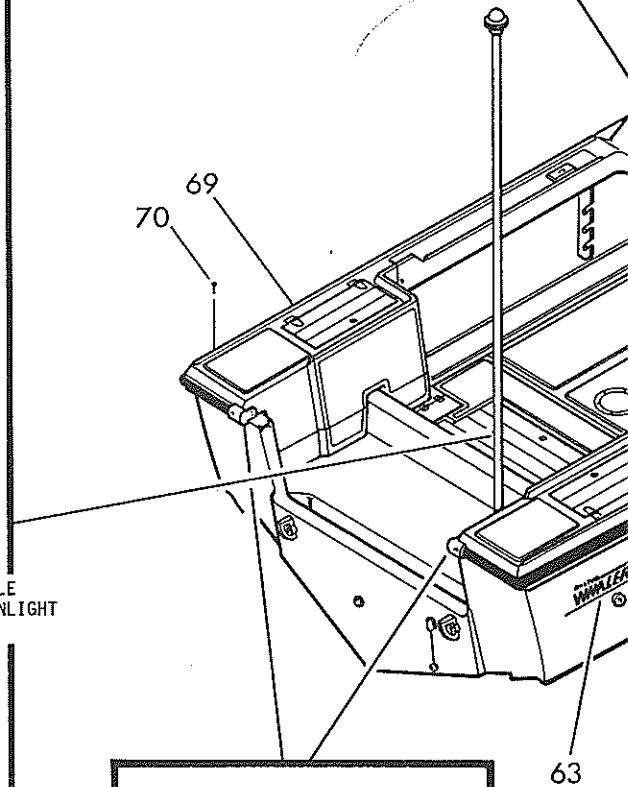

Det.	Part Number	Qty.	Description
1	12756400	1	Sternlight, 99"
2	82161100	2	Screw, #6x1"
3	12415000	1	Clip, 1-1/4"
4	62414900	1	Block, Sternlight
5	82072700	2	Nut, Well
6	82216700	2	Screw, #10-32x2"
7	82009800	4	Screw, #8x5/8"
8	12346100	1	Harness, Power w/Main Circuit Breaker
9	12136700	2	Clamp, Support
10	82063900	2	Screw, #14x1" (1 each side-Port and Starboard.)
11	82061100	4	Screw, 1/4-20x1-1/2" (2 each side - Port and Starboard.)
12	12149000	1/pr.	Holder, Flush Mount Rod (1 each side-Port and Starboard.)
13	82035200	4	Washer, Flat, 1/4" (2 each side-Port and Starboard.)
14	82150900	4	Stopnut, Elastic, Brass, #1/4-20
15	12117000	1	Ventilator
16	82150900	3	Stopnut, Elastic, Brass, #1/4-20
17	82035200	3	Washer, Flat, 1/4"
18	62340100	1	Block, Base, Sternlight
19	12298300	1	Escutcheon
20	82372300	2	Screw, #10x1-3/4"
21	12308600	2	Bushing, Snap
22	82065400	3	Screw, #1/4-20x2"
23	12308800	1	Ring, Sternlight
24	62433300	1	Block, Support, Sternlight
25	82068300	3	Screw, #6x1/2"
26	62430700	2	Cleat (1 each side - Port and Starboard.)
27	82002800		Washer, Finish, #10 (3 each side-Port and Starboard.)
28	82009600	6	Screw, #10x1-1/2" (3 each side-Port and Starboard.)
29	22341400	1	Cover, Fuel Hose, Port
	22341500	1	Cover, Wire, Starboard (not shown.)
30	43026800	2	Trim Loc Tan, 17" (1 each side-Port and Starboard.)
31	82121200	14	Washer, Finish, #6 (7 each side-Port and Starboard.)
32	82161100	14	Screw, #6x1" (7 each side-Port and Starboard.)
33	82062200	4	Screw, #10-32x1"
34	82137700	4	Stopnut, Elastic, brass, #10-32
35	82016400	4	Washer, Flat, #10
36	12662400	1	Fill, Recessed Fuel
37	82062500	3	Washer, Flat, #8
38	12334500	1	Wire, Ground
39	82158400	3	Stopnut, Elastic, Brass, #8-32
40	43014200	1	Hose, Fuel Fill, 30"
41	12126200	2	Clamp, Fuel Fill Hose
42	12364000	1	Fill, Fuel
43	82063600	3	Screw, #8-32x3/4"
44	82183200	8	Screw, #8x1"
45	62246500	1	Trim Piece, Port, 22-1/2"
46	82019801	12	Screw, #10-24x1-1/2"
47	82091700	12	Washer, Flat, 13/64"

Det.	Part Number	Qty.	Description
48	82114300	12	Stopnut, Elastic, Brass, #10-24
49	62246500	1	Trim Piece, Starboard, 22"
50	43024400	2	Trim Loc Tan (43" each side - Port and Starboard.)
51	12644300	1	Windshield (Package includes Stanchions, Trim and (22) 82183200 Screws, #8x1".)
	12440300	1	Hydraulic Steerer Kit (includes Pump 52 below, all hardware and installation instructions. Does not include Hydraulic Hoses Part #53.)
52	12440301	1	Pump, Helix
53	12465500	1/pr	Hoses, Hydraulic Steerer, 22'
54	12465600	1	Wedge, 20°, Hydraulic Steerer
55	12133000	1	Label, Steering Pull Warning
56	12083800	1	Wheel, Steering, Stainless Steel (to order packaged Stainless Steel Wheel Assembly, use order number 15061200.)
57	12787400	2	Seat, Pedestal
58	82109300	16	Screw, #14x1-1/2" (8 each Seat-Port and Starboard.)
59	82004500	16	Washer, Finish, #12 (8 each seat-Port and Starboard.)
60	12496300	1	Fitting, Rub Rail End, Port
	12496400	1	Fitting, Rub Rail End, Starboard
61	82019700	2	Screw, #10x2-1/2" (1 each side-Port and Starboard.)
62	82009900	4	Screw, #10x1" (1 each side-Port and Starboard.)
63	12308300	1 set	BW Logo Decal, 28"
64	43026700	1	Tape, Striping, 1", 58.500 ft.
65	12478300	1 set	Decal, Revenge 25'
66	12697800	1 set	Decal, W.T.
67	43023000	1	Tape, Striping, 2", 13 ft.
68	43038300	1	Tape, Striping, 3", 6.500 ft.
69	12707400	2	Strake, Rub, 107"
70	82038900	52	Screw, #6x3/4" (26 each side-Port and Starboard.)

12607102
08300