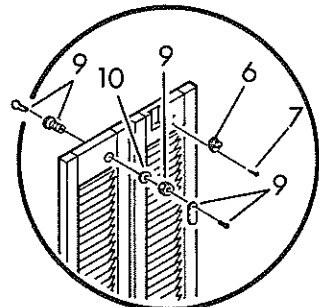

TO ORDER COMPANIONWAY
DOOR/FRAME ASSEMBLY
USE ORDER NUMBER
62-6812-00