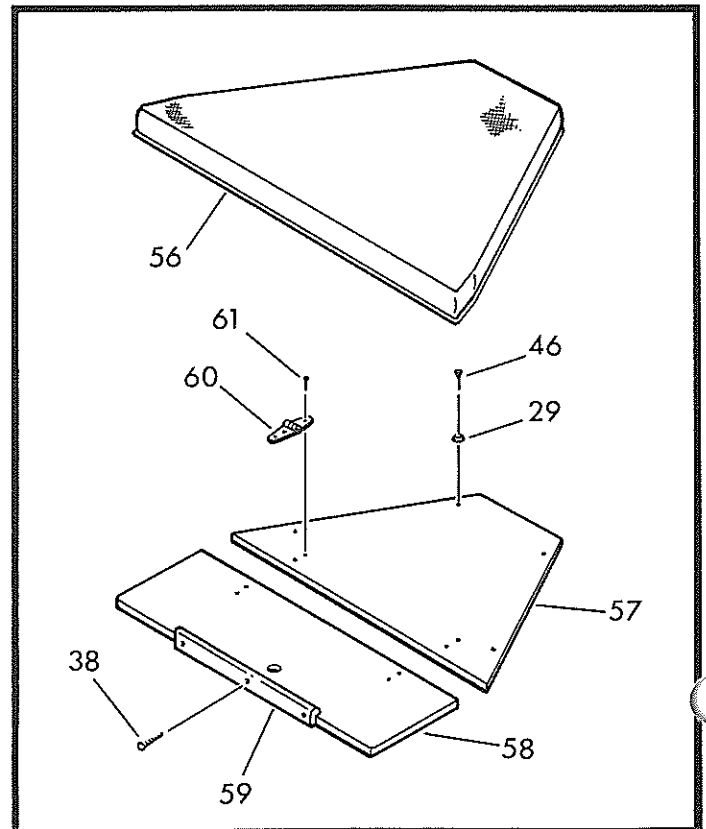

# 25' Revenge Walk-Through - Outboard

Det.	Part Number	Qty.	Description
1	82010100	12	Screw, #8x3/4" (6 used each side - Port and Starboard.)
2	12113000	2 pr.	Hinge (1 pair each side - Port and Stbd.)
3	82063600	8	Screw, #8-32x3/4" (4 used each side - Port and Stbd.)
4	82158400	8	Stopnut, Elastic, Brass, #8-32 (4 used each side-Port and Stbd.)
5	62428800	2	Cover, Locker, Qtr. Box(1 used each side-Port and Stbd.-includes parts 1-4.)
6	82091700	4	Washer, Flat, 13/64" (2 used each side - Port and Stbd.)
7	82009800	4	Screw, #8x5/8" (2 used each side-Port and Stbd.)
8	43016200	2	Strap, Nylon (1 used each side-Port and Stbd.)
9	22487300	1	Port Quarter Box
	22487400	1	Stbd. Quarter Box
10	82038900	4	Screw, #6x3/4" (2 used each side - Port and Stbd.)
11	12428000	2	Strake, Rub (1 used each side-Port and Stbd.)
12	82059900	26	Rivet, Pop, 3/16x3/4" Grip (13 used each side-Port and Stbd.)
13	12085300	1	Boot, Black (used on Stbd. side only.)
14	82009800	4	Screw, #8x5/8"(used on Stbd.side only.)
15	12127400	2	Barb, Male Fuel Hose (used on Stbd. side only)
16	12209700	2	Elbow, Street, 1/4" (used on Stbd. side only.)
17	12127500	2	Fitting, Bulkhead (used on Stbd. side only.)
18	12308900	2	Plug, Brass (used on Stbd. side only.)
19	82002800	12	Washer, Finish, #10 (6 used on each side-Port and Stbd.)
20	82372300	12	Screw, #10x1-3/4"(6 used on each side - Port and Stbd.)
21	82065400	8	Screw, #1/4-20x2" (4 used each side - Port and Stbd.)
22	12090500	2	Cleat, Springline (1 each side - Port and Stbd.)
23	82035200	8	Washer, Flat, #1/4 (4 used each side - Port and Stbd.)
24	82150900	8	Stopnut, Elastic, Brass, #1/4-20 (4 used each side-Port and Stbd.)
25	12433400	2	Bracket, Stern Cleat Rein (1 used each side-Port and Stbd.)
26	82109300	4	Screw, #14x1-1/2" (2 used each side - Port and Stbd.)
27	62430600	2	Cleat (1 used each side - Port and Stbd.)
28	82372300	12	Screw, #10x1-3/4" (8 used on each side - Port and Stbd.)
29	62432200		Cover, Aft. Sump, Port
	62432300		Cover, Aft. Sump, Stbd. (Both Port and Stbd. Covers include Parts 30 - 33.)
30	82158400	20	Locknut (10 used on each side - Port and Stbd.)
31	82062500	20	Washer, Flat (10 used on each side - Port and Stbd.)
32	82606600	20	Screw, #8-32x7/8" (10 used on each side - Port and Stbd.)