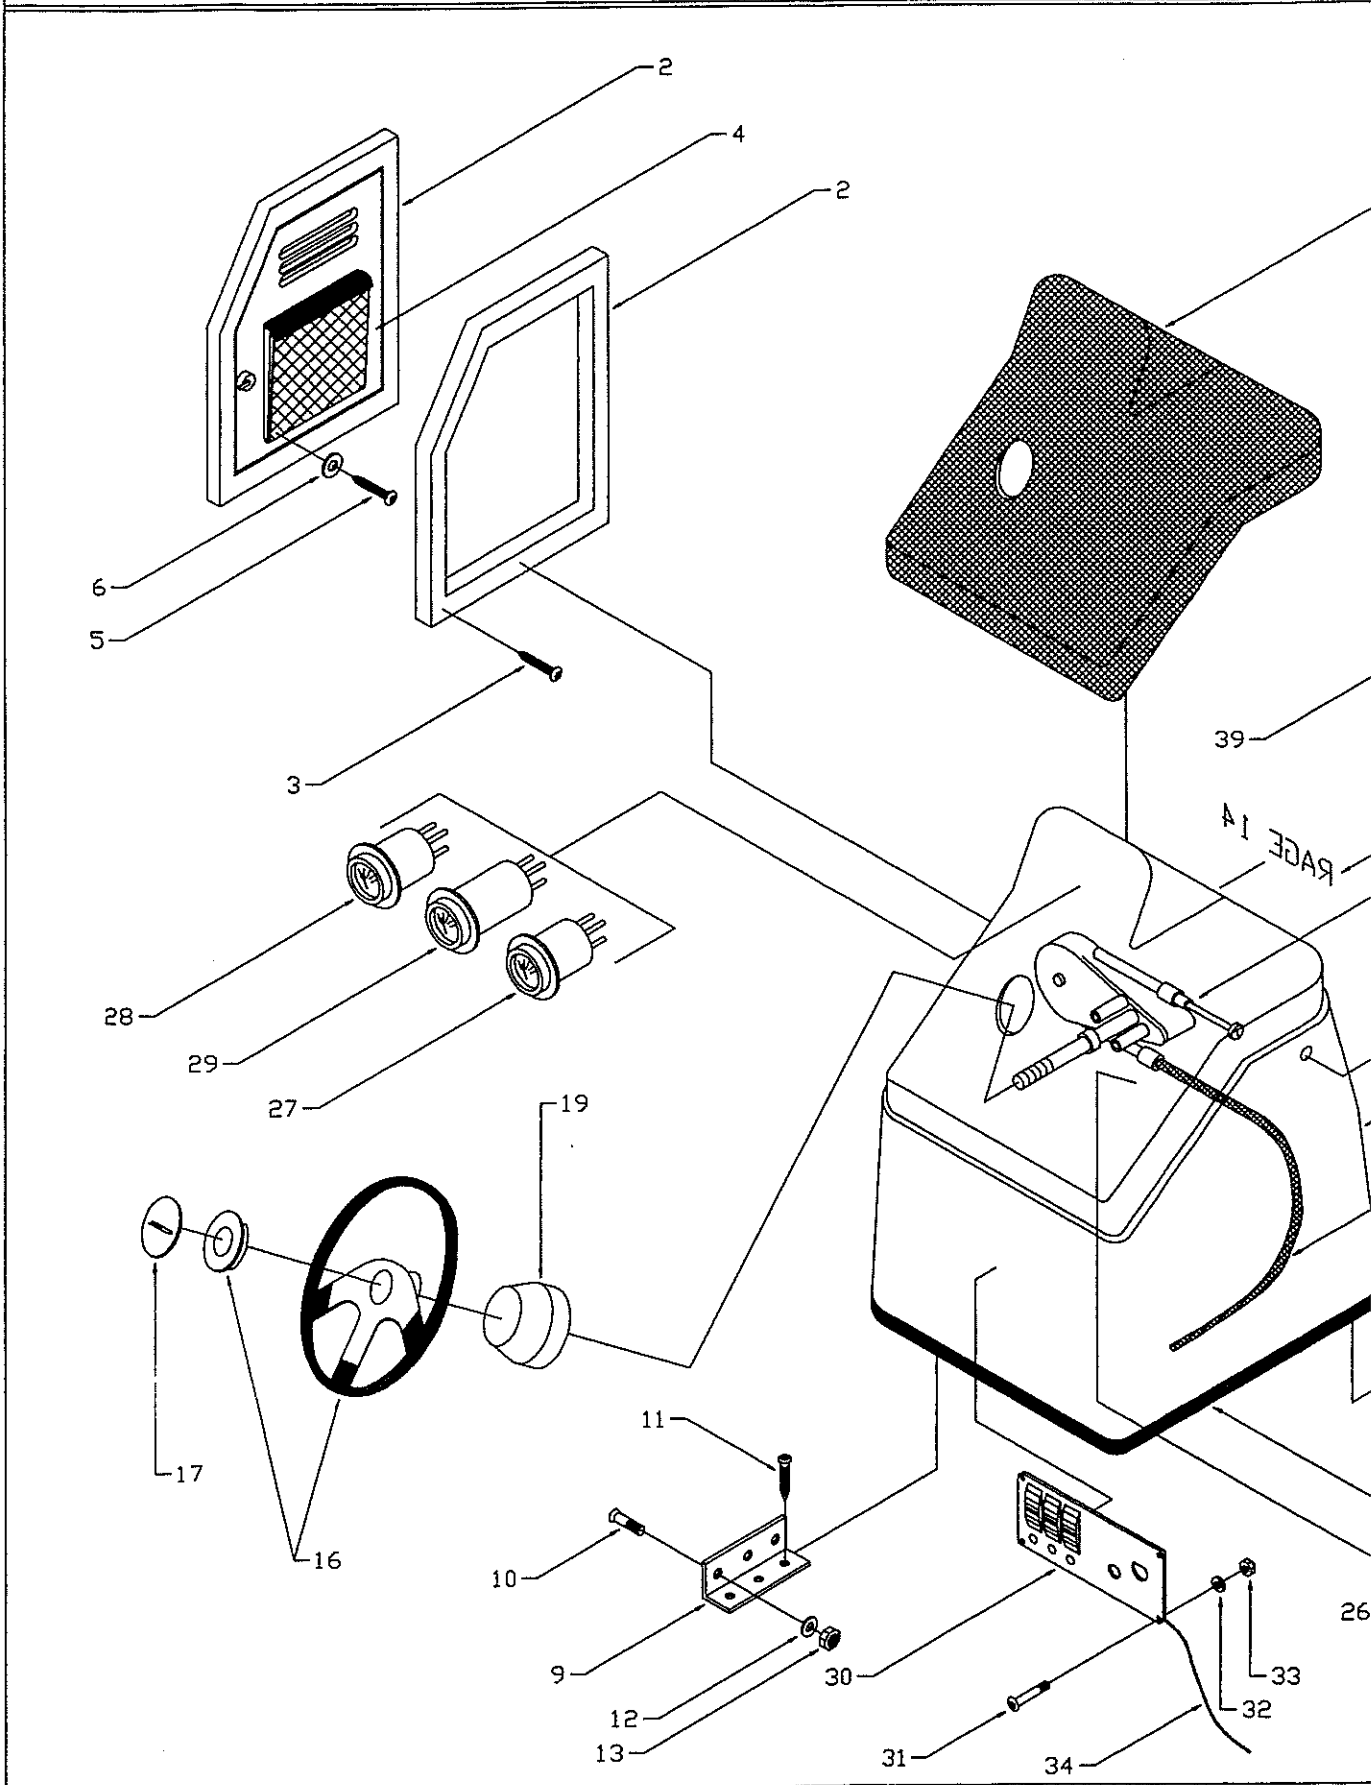

PARTS LIST: 14' RAGE

Det	P/N	Qty	Desc
1	22-H114-50	1	Console, 14' Rage
2	12-H570-00	1	Door, Console, Grey
3	82-0735-00	13	SCR, THSMS #8x1/2" SS/CP
4	12-H586-00	1	Storage Pocket, Grey
5	82-0735-00	4	SCR, THSMS #8x1/2" SS/CP
6	82-0625-00	4	WSHR, FL #8 (316 SS)
7	12-H301-00	1	Pad, Console, Lt. Grey
8	43-H507-00	8'	Trim, U-Molding Lt. Grey
9	12-H650-00	3	BRKT, Console, Alum
10	82-H646-00	9	BLT, Sidewalk 1/4-20x1" SS/CP
11	82-9347-00	9	SCR, THSMS #14x1-1/2" SS/CP
12	82-0352-00	9	WSHR, FL 1/4" (316 SS)
13	82-3185-00	9	Nut, Lock 1/4-20 SS/CP
14	12-G905-00	1	Boot, M'Well, Blk
15	82-0098-00	4	SCR, THSMS #8x5/8" SS/CP
16	12-J337-01	1	Wheel, STRG, Dino
17	12-H498-00	1	Emblem, RAGE, STRG. WHL Cap
18	12-H785-00	1	Helm, Jet, 270°
19	12-H785-01	1	Bezel/Wedge, Jet Helm, 10°
20	12-H629-00	1	BNCL, SGL, W/D Trim, OMC
21	82-4983-01	4	SCR, PHMS 10-24x1-1/4" SS/CP
22	82-0164-00	4	WSHR, FL #10 (316 SS)
23	82-1143-00	4	Nut, Lock 10-24 SS/CP
24	12-H785-02	1	Cable, STRG, 10', Jet Helm
25	12-J037-00	1	Cable, CTRL, 12' OMC, Morse
26	12-H454-00	1	Cable, CTRL, 10' OMC
27	12-H230-00	1	Gauge, Fuel, 2", #57321 TELE
28	12-H231-00	1	Gauge, Volt, 2", #57322 TELE
29	12-H232-00	1	Tachometer, 2", #57320 TELE
30	36-H039-01	1	Panel, Switch
31	82-0637-00	4	SCR, FHMS 6-32x5/8" SS/CP
32	82-0615-00	4	WSHR, FL #6 (316 SS)
33	82-1453-00	4	Nut, Lock 6-32 SS/CP
34	36-H039-00	1	Harness, Elect
35	12-8002-00	1	Battery Box, Blk, 85AMP
36	12-3540-00	1	Hold Down Strap
37	12-3541-00	2	Deck Bracket
38	82-0099-00	4	SCR, DHSMS #10x1" SS/CP
39	12-H825-00	1	Windshield, Lt. Bronze
40	82-1385-00	4	Nut, Well
41	82-0176-00	4	SCR, FHMS 10-32x1-1/4" SS/CP
42	82-0028-00	4	WSHR, FNSH #10 SS
43	72-H962-00	1	Rail, Console
44	82-1089-00	4	BLT, Hex 5/16-18x1" SS/CP
45	82-9364-00	4	WSHR, FEND 5/16x1-1/2 (316SS)
46	82-1091-00	4	WSHR, Lock 5/16" SS
47	12-H574-00	1	Decal, RAGE 14, Grey