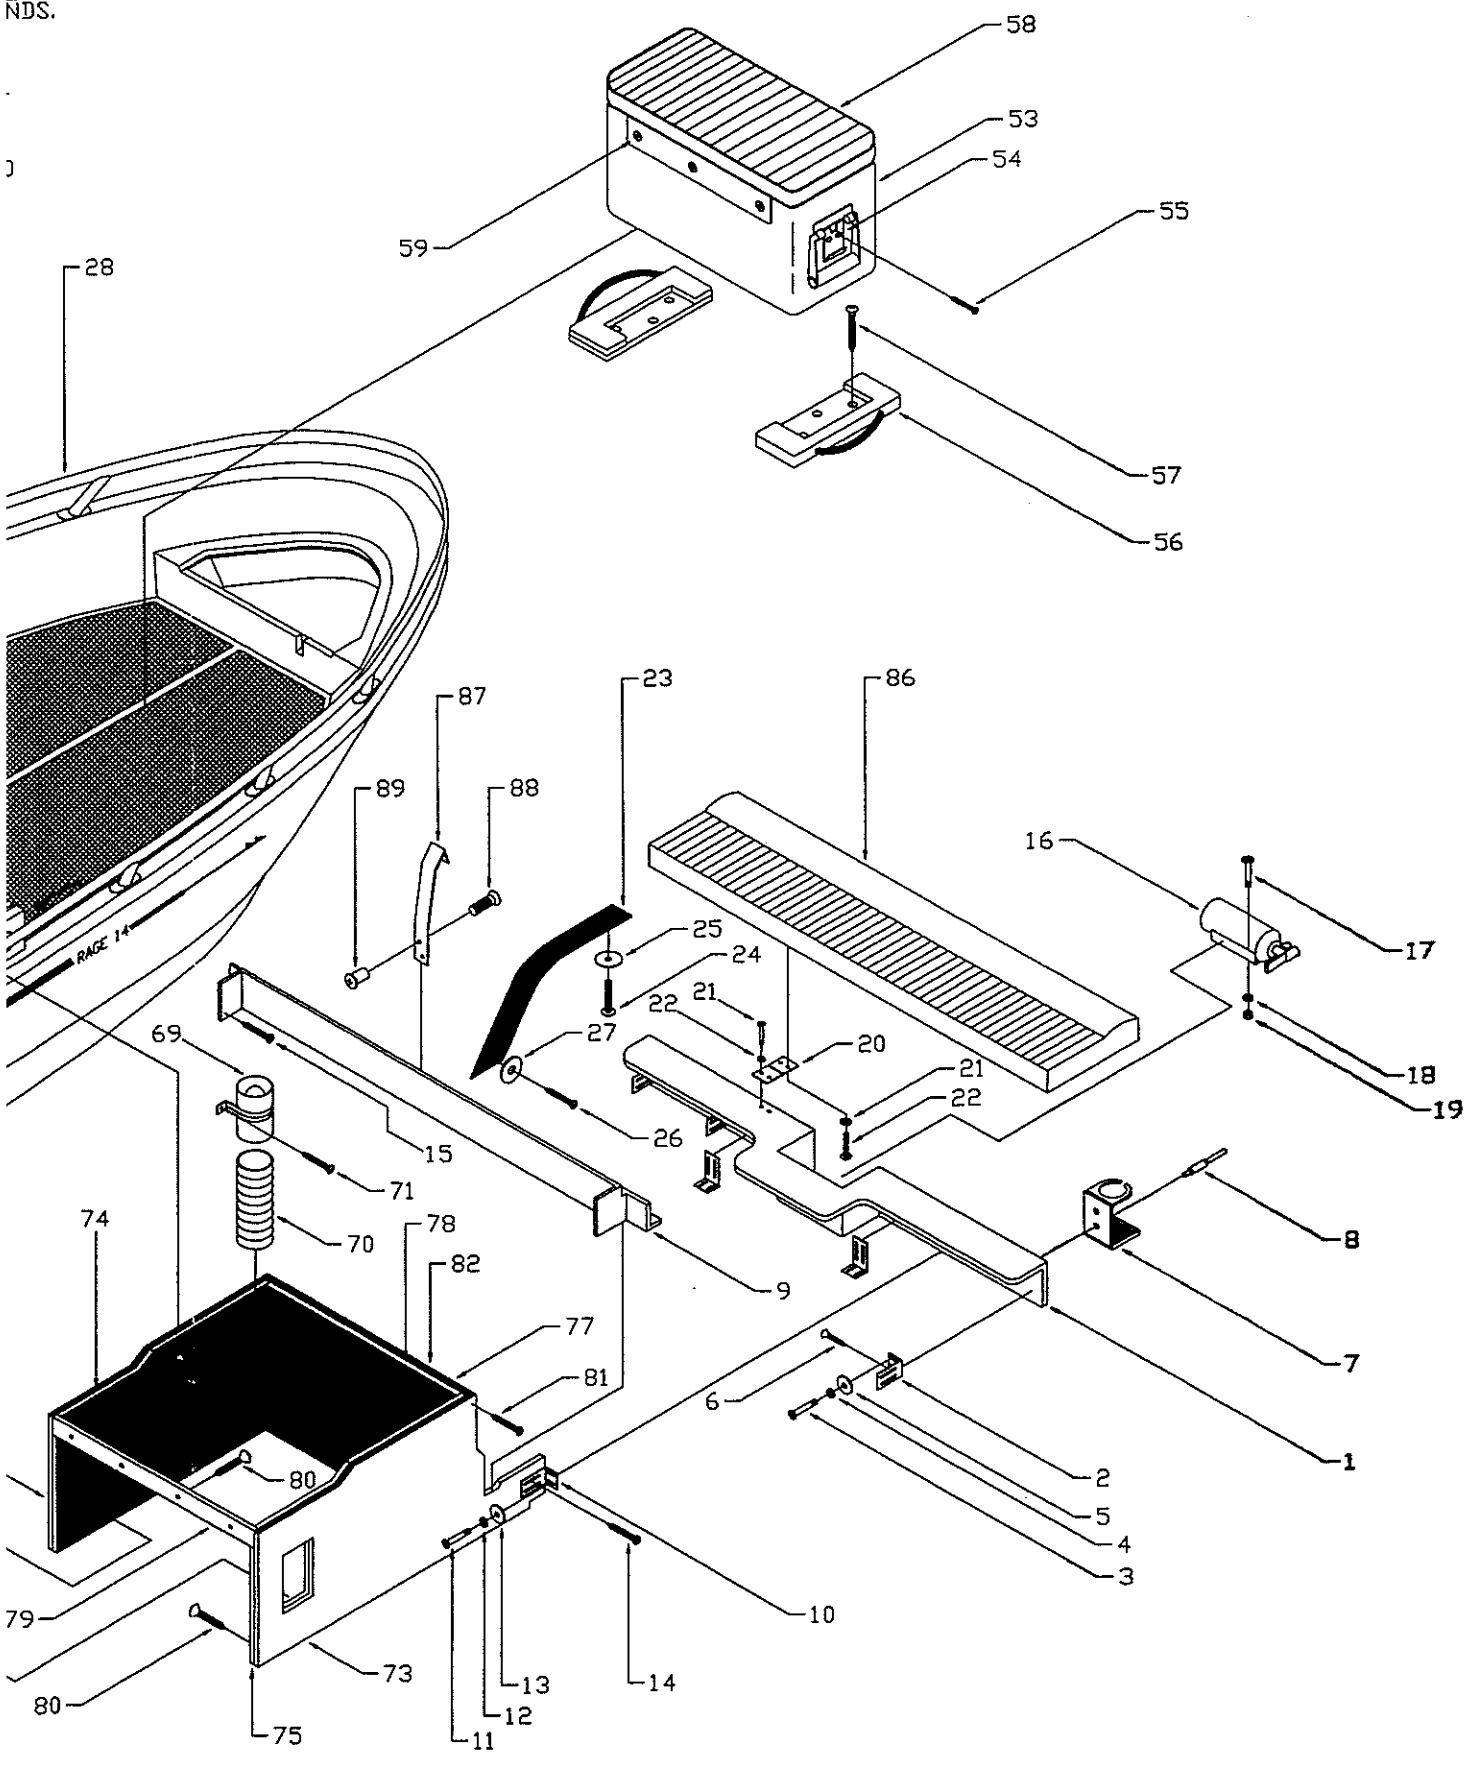

NDS.

PARTS LIST: 14' RAGE