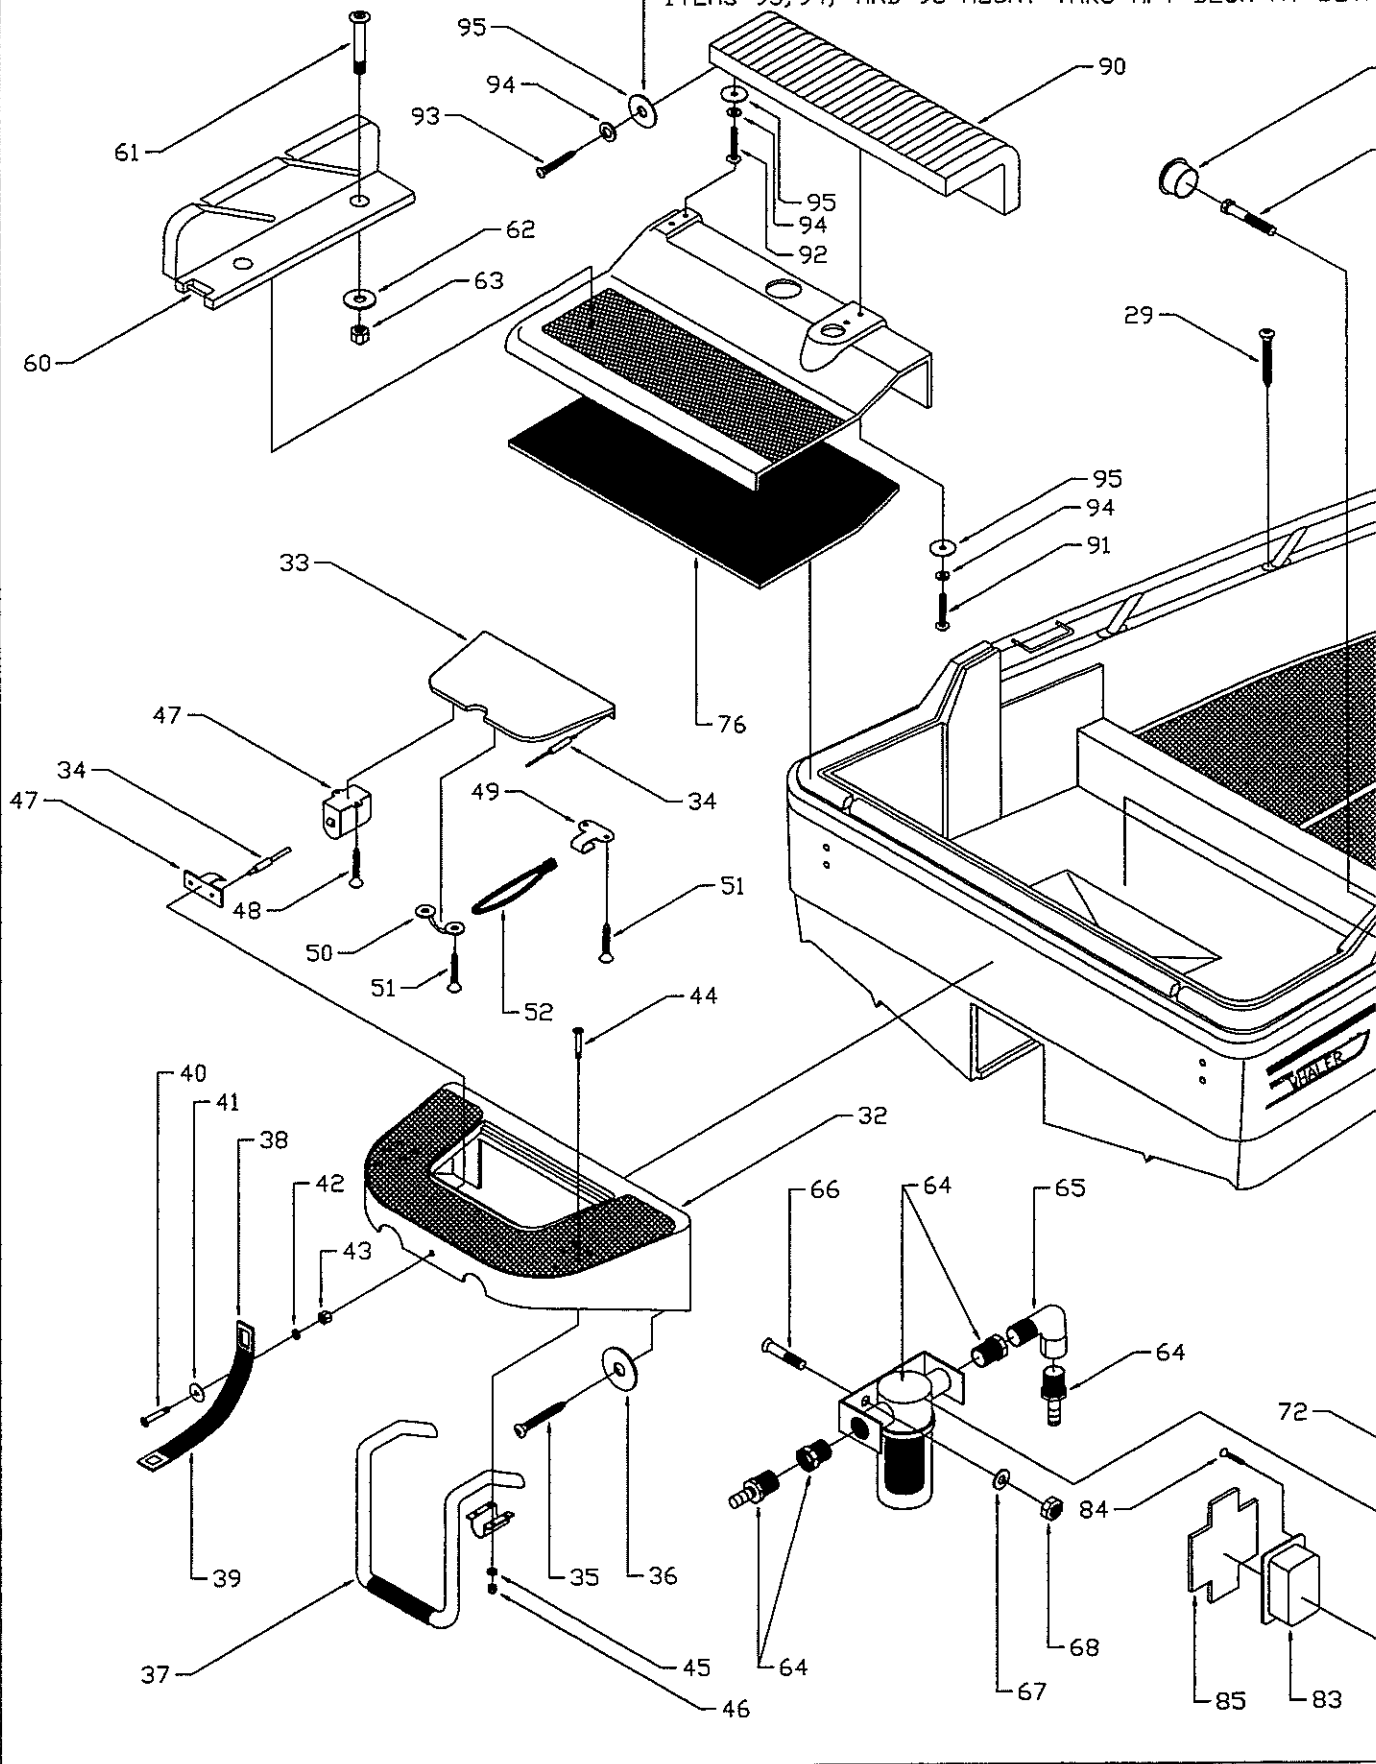

Det	P/N	Qty	Desc
1	12-H610-00	1	U-Bolt, 1/2"x6-5/8" THD, SS
2	82-H131-00	1	Nut, Acorn 1/2-13, SS
3	12-3206-00	1	Eye, Lifting, 1/2" CP
4	12-H460-00	2	U-Bolt, 3/8"x6", THD, SS
5	82-3092-00	4	Nut, Lock 3/8-16 SS/CP
6	12-H506-00	1	Ski Eye/Hand Grab
7	82-9284-00	2	WSHR, FEND 3/8x1-1/2" ODx.07 SS
8	82-3092-00	2	Nut, Lock 3/8-16 SS/CP
9	12-H752-01	6	Cap, Plastic, 3/8-3/4" Blk.
10	12-J133-00	2	Scupper, Thru-Trans, Perko
11	12-E617-00	1	Thru-Hull, PVC, Press-Fit
12	12-E617-01	1	Nut, Retaining, Thru-Hull, PVC
13	12-0181-00	1	Plug, Drain, Fits 1" Drain Tube
14	12-6500-00	2	Plug, Transom Drain, W/"D" Ring
15	82-9545-00	6	SCR, FHSMS #6x5/8" SS/CP
16	12-H048-00	1	Tank, Fuel, 18GAL
17	12-E228-01	1	Ring, Trim, 4" Solar Vent, WHT
18	82-0098-00	4	SCR, THSMS #8x5/8" SS/CP
19	43-0162-00	7'	Strap, Nylon Web, 1"
20	82-3760-00	4	SCR, PHSMS #14x1-1/2" SS/CP
21	82-9364-00	4	WSHR, FEND 5/16x1-1/2" (316 SS)
22	12-H359-00	1	Fill/Vent, Gas, Perko
23	82-0082-00	4	SCR, DHMS 10-24x1" SS/CP
24	82-0164-00	4	WSHR, FL #10 (316 SS)
25	82-1143-00	4	Nut, Lock 10-24 SS/CP
26	22-H035-50	1	AFT Deck/Motor Cover
27	12-H612-00	2	Spring, Gas, 60#-20"
28	12-H599-01	2	BRKT, Offset, Gas SPR.
29	12-H599-02	2	BRKT, 90°, SS, Gas SPR.
30	82-0098-00	4	SCR, THSMS #8x5/8" SS/CP
31	82-1368-00	4	SCR, THMS 8-32x1" SS/CP
32	82-0625-00	4	WSHR, FL #8 (316 SS)
33	82-1584-00	4	Nut, Lock 8-32 SS/CP
34	12-H700-00	2	Hinge, 3"x4" SS, Custom
35	82-0639-00	6	SCR, FHSMS #14x1" SS/CP
36	82-2029-00	6	SCR, FHMS 1/4-20x1" SS/CP
37	82-0352-00	6	WSHR, FL 1/4" (316 SS)
38	82-3185-00	6	Nut, Lock 1/4-20 SS/CP
39	82-9427-00	4	SCR, DHMS #10x1-1/2" SS/CP
40	12-G185-00	2	Latch, Soft, C7-10(SM) Blk.
41	82-H696-00	4	SCR, THMS 8-32x1-1/4" SS/CP
42	82-1585-00	4	SCR, THMS 8-32x3/4" SS/CP
43	82-0625-00	8	WSHR, FL #8 (316 SS)
44	82-1584-00	8	Nut, Lock 8-32 SS/CP
45	72-H465-00	1	Handle, Grab, ENG. CVR
46	82-0611-00	4	SCR, FHMS 1/4-20x1-1/2" SS/CP
47	82-0352-00	4	WSHR, FL 1/4" (316 SS)
48	82-3185-00	4	Nut, Lock 1/4-20 SS/CP
49	12-H560-00	1	Catch, Safety, AFT DK. CVR
50	82-A101-00	2	SCR, DHMS 10-24x1/2" SS/CP
51	82-A003-00	2	Nut, BBL, TH 10-24x1/2"
52	22-H037-00	1	CVR, AHR, LKR
53	12-9603-00	PR	Hinge, Door, 1-1/2"x3" SS
54	82-0099-00	4	SCR, DHMS #10x1" SS/CP
55	82-A101-00	6	SCR, DHMS 10-24x1/2" SS/CP
56	82-E633-00	6	Nut, BBL, FH 10-24x3/8"
57	12-G281-00	1	Hasp, Swivel, Flush Mt.
58	82-0183-00	2	SCR, FHSMS #8x3/4" SS/CP
59	82-0735-00	2	SCR, THSMS #8x1/2" SS/CP
60	12-G461-00	1	CVR, Pour Hole, 6-1/2" Haze
61	82-0098-00	4	SCR, THSMS #8x5/8" SS/CP
62	12-H076-00	1	Rub-Rail, #92124-36" Char.
63	12-H077-03	1	Insert, R-Rail, 36", Char.
64	82-H781-00	82	SCR, FH-Tek #10x1.5" SS/Z. PL
65	12-H051-00	2	Cap, Rub-Rail, STD. Duty
66	82-9427-00	4	SCR, DHMS #10x1-1/2" SS/CP
67	12-2639-00	1	Pump, Bilge, Rule 800
68	82-0098-00	2	SCR, THSMS #8x5/8" SS/CP
69	36-G102-00	1	Switch, Float, Sure Bail
70	82-5575-00	2	SCR, PHSMS #8x1-1/4" SS/CP
71	12-7743-00	1	Thru-Hull, 3/4" PLST, WHT
72	36-H363-00	PR	Light, Nav, Horiz. Mt.
73	82-5348-00	6	SCR, FHSMS #4x1" SS/CP
74	36-H476-00	1	Light, WHT, ALL RD 42"
75	82-G648-00	3	SCR, FHMS 6-32x2" SS
76	82-0615-00	3	WSHR, FL #6 (316SS)
77	82-1453-00	3	Nut, Lock 6-32 SS/CP
78	12-B328-00	PR	Clip, Pole Stor. Blk.
79	82-0742-00	2	SCR, THSMS #10x1" SS/CP
80	12-6050-00	2	Flange, Hose, 3" Twist-On, Blk
81	82-0735-00	8	SCR, THSMS #8, 1/2" SS/CP
82	12-H702-00	Set	Decal, BW Logo, 18" Fire Red
	12-3355-04	Set	Decal, BW Logo, 18" Grey
	12-H702-04	Set	Decal, BW Logo, 18" Dk. Teal
83	12-H703-00	1	Decal, Harp, Port, Fire Red
	12-E934-09	1	Decal, Harp, Port, Grey
	12-E934-13	1	Decal, Harp, Port, Dk. Teal
84	12-H703-01	1	Decal, Harp, STBD, Fire Red
	12-E934-08	1	Decal, Harp, STBD, Grey
	12-E934-12	1	Decal, Harp, STBD, Dk. Teal
85	43-H585-00	12'	Tape, STP, 3/4" Fire Red
	43-H504-00	12'	Tape, STP, 3/4" Grey
	43-H335-00	12'	Tape, STP, 3/4" Dk. Teal
86	43-H701-00	28.5'	Tape, STP, 1" Fire Red
	43-H289-00	28.5'	Tape, STP, 1" Grey
	43-H331-00	28.5'	Tape, STP, 1" Dk. Teal
	43-H413-00	28.5'	Tape, STP, 1" Yellow
87	12-H574-00	2	Decal, RAGE 14, Grey

BOSTON
WHALER

14' RAGE

ITEMS 93, 94, AND 95 MOUNT THRU AFT DECK AT BOTH