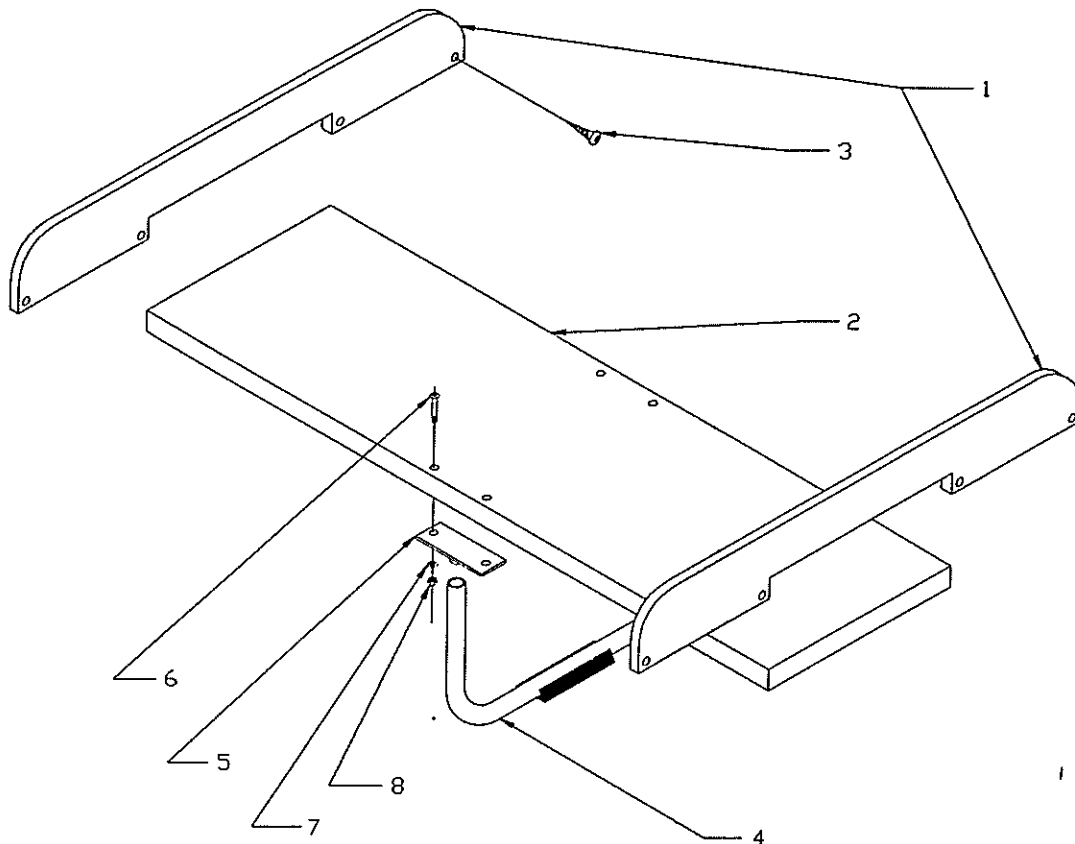

PART LIST: 15' BASE/BAREHULL

Det.	P/N	Qty	Desc.	Det.	P/N	Qty	Desc.
1	12-0016-00	1	Stud,3/8x3-1/32	18	82-0939-00	6	SCR,DHMS 10-24x3/4
2	12-5574-00	2	Pin,Norman,CHRM	19	82-0099-00	4	SCR,DHSMS #10x1
3	12-0178-00	1	Nut,1/2,Lifting Eye,CHRM	20	12-H326-00	4	Bumpers
4	12-2550-00	1	Bow/Ski Eye,Head,CHRM	21	12-A097-00	1	CVR,Pour Hole,Tan
5	12-2550-01	1	Eye Shank,6-5/8	22	82-0742-00	4	SCR,#10x1,PH Truss
6	12-3206-00	2	Eye,Lifting,1/2,CHRM	23	12-G649-00	1	Vinyl,Flex,29'6"BLK#128F
7	12-2550-00	2	Bow,Ski Eye,Head,CHRM	24	12-G649-01	1	Vinyl,Rigid,29'6"BLK#418R
8	12-2550-06	2	Eye Shank,3-5/16	25	12-2571-00	1	Insert,Flex,29'6"BLK
9	12-E617-00	3	Thru-Hull,PVC	26	82-1361-00	105	RVT,Pop 3/16x5/8
10	12-E617-01	4	Nut,Retaining	27	12-6562-00	2	Anchor,SCR,Plastic
11	12-J020-00	1	Thru-Hull,PVC	28	82-0028-00	2	WSHR,FNSH #10
12	12-0181-00	2	Plug,Drain,1 in Tube	29	82-0099-00	2	SCR,DHSMS #10x1
13	22-H557-00	1	CVR,Locker,Bow	30	12-H702-00	1	Decal,BW Logo,18" Red
14	12-0861-00	1	Handle,Flush		12-H702-01	1	Decal,BW Logo,18" Dk. Blue
15	82-0225-00	4	SCR,DHSMS #8x1/2		12-H702-05	1	Decal,BW Logo,18" Dk. Green
16	12-9603-00	PR	Hinge,Door,1-1/2x3	31	43-J265-03	22FT	Tape,1",Fire Red w/Pin STP.
17	82-4086-00	6	Nut,#10-24x3/8,CHRM		43-J265-04	22FT	Tape,1",Dk. Blue w/Pin STP.
					43-J265-05	22FT	Tape,1",Dk. Green w/Pin STP.
				32	12-H437-00	1	Emblem,BW STRG. Wheel Cap

PART LIST: 15' STANDARD/SINGLE SEAT

Det.	P/N	Qty.	Desc
1	12-C771-TN	2	Riser,Seat,Tan
2	12-C767-TN	1	Seat,Thwart,Tan
3	82-G670-00	8	SCR,THSMS #10x1-1/2 SS/CP
4	12-J358-00	1	Support,Seat
5	72-0107-00	2	Base,Rail
6	82-0176-00	4	SCR,FHMS 10-32x1-1/4 SS/CP
7	82-0164-00	4	WSHR,FL #10 (316 SS)
8	82-1377-00	4	Nut,Lock 10-32 SS