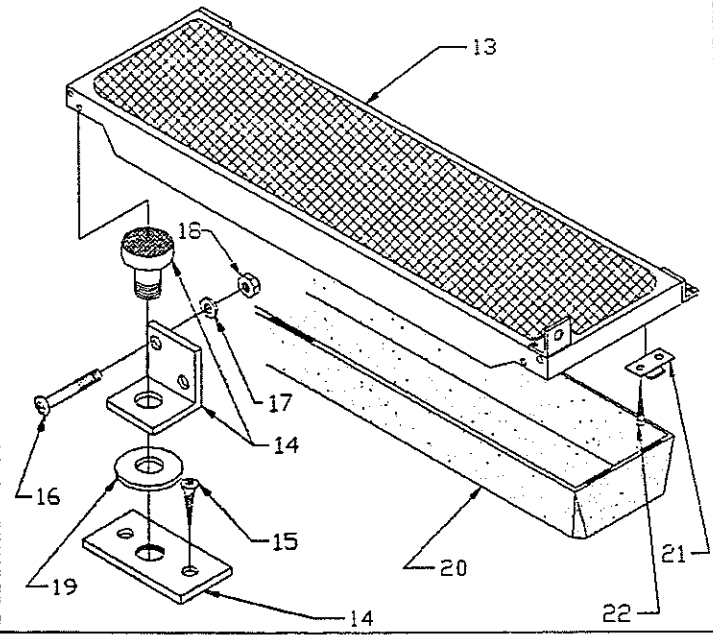

EASTON
WHALER

15' GLS