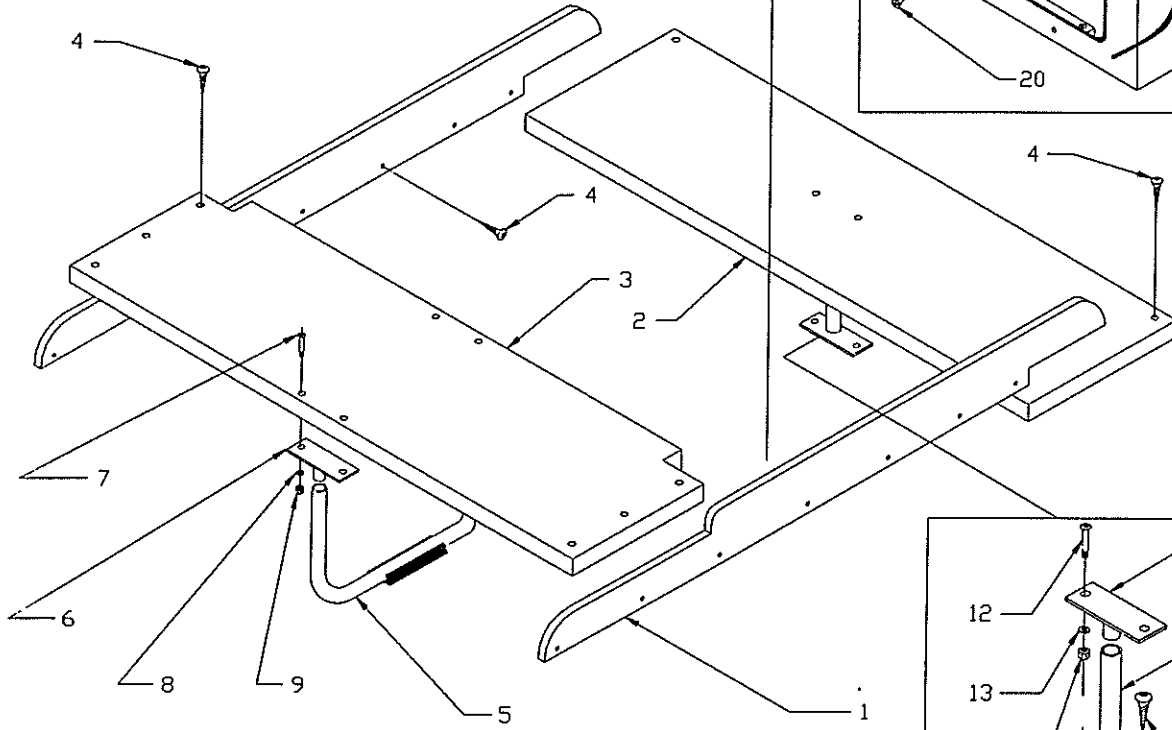

CONSOLE OPTION

DUAL SEAT OPTION