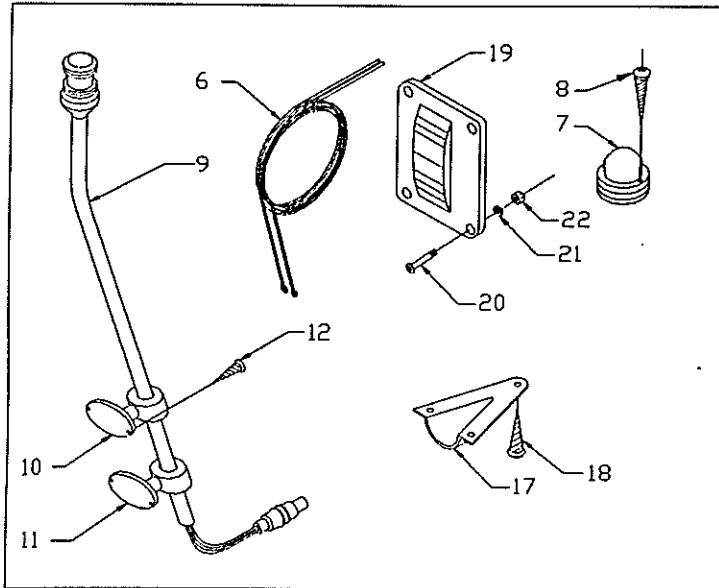

CONSOLE OPTION

DUAL SEAT OPTION

PART LIST: 15' STANDARD/DUAL SEAT

Det.	P/N	Qty.	Desc
1	12-C765-TN	2	Riser,Dual,Seat,Tan
2	12-C767-TN	1	Seat,Thwart,Tan
3	12-C872-TN	1	Seat,Aft
4	82-G670-00	22	SCR,THSMS #10x1-1/2 SS/CP
5	12-J358-00	1	Support,Seat
6	72-0107-00	2	Base,Rail
7	82-0176-00	4	SCR,FHMS 10-32x1-1/4 SS/CP
8	82-0164-00	4	WSHR,FL #10 (316 SS)
9	82-1377-00	4	Nut,Lock 10-32 SS
10	43-0109-00	8in	Tube,Support,Seat,7/8x.049
11	72-0107-00	2	Base,Rail
12	82-0176-00	2	SCR,FHMS 10-32x1-1/4 SS/CP
13	82-0164-00	2	WSHR,FL #10 (316 SS)
14	82-1377-00	2	Nut,Lock 10-32 SS
15	82-0099-00	2	SCR,PH OVAL #10x1 "A" SS/CP

PART LIST: 15' STANDARD/CONSOLE

Det.	P/N	Qty.	Desc
16	22-2960-15	1	Console
17	43-0334-00	6.5FT	Trim,Edge,Blk#1350 B-2x3/8
18	12-C772-TN	PR	Cleat,Console
19	82-1093-00	12	SCR,FHMS #14x1-1/2 SS/CP
20	82-G670-00	6	SCR,THSMS #10x1-1/2 SS/CP
21	12-G159-00	1	Helm Unit,NFB#SH4910 TELE.
22	12-3490-00	1	Bezel,20*MNT,BLK
23	12-G606-02	1	Cable,STRG,10-1/2"NFB
24	12-H603-00	1	Wheel,STRG,15-1/2",5Spk,SS
25	12-H437-00	1	Emblem,BW STRG WHL Cap

PART LIST: 15' STANDARD/OPTIONS:NAV LIGHTS,BAT BOX,SIDE RAILS

Det.	P/N	Qty.	Desc	Det.	P/N	Qty.	Desc
1	12-8002-00	1	Battery Box,Black,85AMP	12	82-0099-00	4	SCR,DHSMS #10x1 SS/CP
2	12-H816-00	1	Buckle,Side-Release,Nexus	13	72-2558-00	1	Rail,Side,Port
3	43-0162-00	4FT	Strap,Nylon Web,1"	14	82-0099-00	12	SCR,DHSMS #10x1 SS/CP
4	12-3541-00	2	Deck Bracket	15	72-2574-00	1	Rail,Side,STBD
5	82-0099-00	4	SCR,DHSMS #10x1 SS/CP	16	82-0099-00	12	SCR,DHSMS #10x1 SS/CP
6	36-H600-00	1	Harness,Nav. Light,Classics	17	12-1608-00	1	Clamshell Vent
7	12-0084-00	1	Light,Bow,Perko,#5999	18	82-G394-00	3	SCR,THSMS #6X1/2 SS/CP
8	82-H820-00	2	SCR,PHSMS #6x1 Phil	19	36-H601-00	1	Panel,SW,Nav. Light
9	12-1599-03	1	Light,Stern,36"x3/4"OD SS	20	82-9606-00	4	SCR,FHMS 6-32x1 SS/CP
10	12-0079-04	1	Base,Stern Light,Upper	21	82-0615-00	4	WSHR,FL #6 (316SS)
11	12-0079-05	1	Base,Stern Light,Lower	22	82-1453-00	4	Nut,Lock 6-32 SS/CP