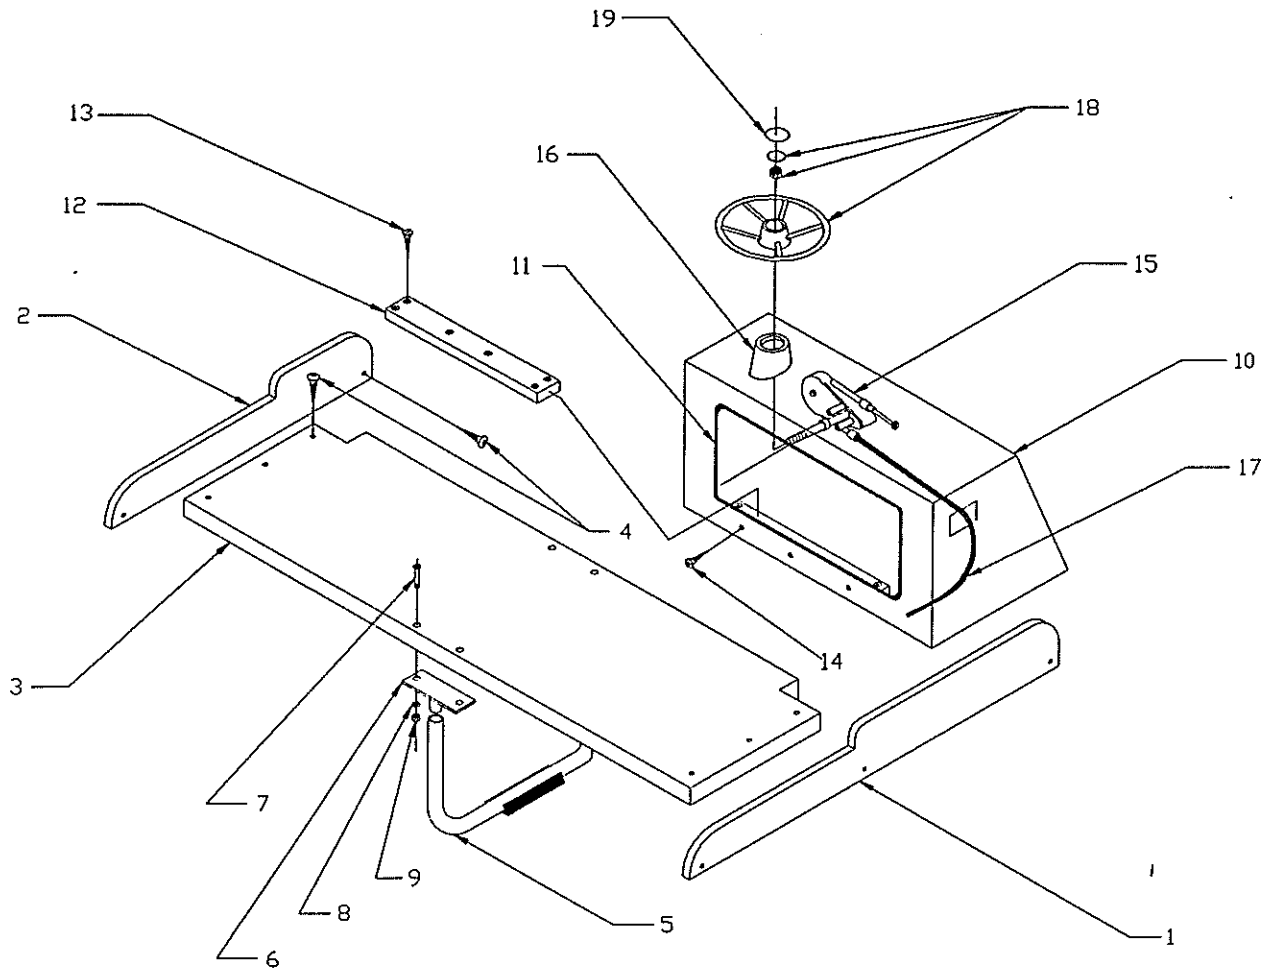

PART LIST: 15' BASE/BAREHULL

Det.	P/N	Qty	Desc.	Det.	P/N	Qty	Desc.
1	12-0016-00	1	Stud,3/8x3-1/32	18	82-0939-00	6	SCR,DHMS 10-24x3/4
2	12-5574-00	2	Pin,Norman,CHRM	19	82-0099-00	4	SCR,DHSMS #10x1
3	12-0178-00	1	Nut,1/2,Lifting Eye,CHRM	20	12-H326-00	4	Bumpers
4	12-2550-00	1	Bow/Ski Eye,Head,CHRM	21	12-A097-00	1	CVR,Pour Hole,Tan
5	12-2550-01	1	Eye Shank,6-5/8	22	82-0742-00	4	SCR,#10x1,PH Truss
6	12-3206-00	2	Eye,Lifting,1/2,CHRM	23	12-G649-00	1	Vinyl,Flex,29'6"BLK#128F
7	12-2550-00	2	Bow,Ski Eye,Head,CHRM	24	12-G649-01	1	Vinyl,Rigid,29'6"BLK#418R
8	12-2550-06	2	Eye Shank,3-5/16	25	12-2571-00	1	Insert,Flex,29'6"BLK
9	12-E617-00	3	Thru-Hull,PVC	26	82-1361-00	105	RVT,Pop 3/16x5/8
10	12-E617-01	4	Nut,Retaining	27	12-6562-00	2	Anchor,SCR,Plastic
11	12-J020-00	1	Thru-Hull,PVC	28	82-0028-00	2	WSHR,FNSH #10
12	12-0181-00	2	Plug,Drain,1 in Tube	29	82-0099-00	2	SCR,DHSMS #10x1
13	22-H557-00	1	CVR,Locker,Bow	30	12-H702-00	1	Decal,BW Logo,18" Red
14	12-0861-00	1	Handle,Flush		12-H702-01	1	Decal,BW Logo,18" Dk. Blue
15	82-0225-00	4	SCR,DHSMS #8x1/2		12-H702-05	1	Decal,BW Logo,18" Dk. Green
16	12-9603-00	PR	Hinge,Door,1-1/2x3	31	43-J265-03	22FT	Tape,1",Fire Red w/Pin STP.
17	82-4086-00	6	Nut,#10-24x3/8,CHRM		43-J265-04	22FT	Tape,1",Dk. Blue w/Pin STP.
					43-J265-05	22FT	Tape,1",Dk. Green w/Pin STP.
				32	12-H437-00	1	Emblem,BW STRG. Wheel Cap

PART LIST: 15' STANDARD/SINGLE SEAT

Det.	P/N	Qty.	Desc
1	12-C771-TN	2	Riser,Seat,Tan
2	12-C767-TN	1	Seat,Thwart,Tan
3	82-G670-00	8	SCR,THSMS #10x1-1/2 SS/CP
4	12-J358-00	1	Support,Seat
5	72-0107-00	2	Base,Rail
6	82-0176-00	4	SCR,FHMS 10-32x1-1/4 SS/CP
7	82-0164-00	4	WSHR,FL #10 (316 SS)
8	82-1377-00	4	Nut,Lock 10-32 SS