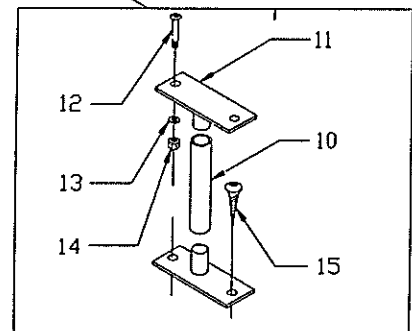

PART LIST: 15' STANDARD/DUAL SEAT

Det.	P/N	Qty.	Desc
1	12-C765-TN	2	Riser,Dual,Seat,Tan
2	12-C767-TN	1	Seat,Thwart,Tan
3	12-C872-TN	1	Seat,Aft
4	82-G670-00	22	SCR,THSMS #10x1-1/2 SS/CP
5	12-J358-00	1	Support,Seat
6	72-0107-00	2	Base,Rail
7	82-0176-00	4	SCR,FHMS 10-32x1-1/4 SS/CP
8	82-0164-00	4	WSHR,FL #10 (316 SS)
9	82-1377-00	4	Nut,Lock 10-32 SS
10	43-0109-00	8in	Tube,Support,Seat,7/8x.049
11	72-0107-00	2	Base,Rail
12	82-0176-00	2	SCR,FHMS 10-32x1-1/4 SS/CP
13	82-0164-00	2	WSHR,FL #10 (316 SS)
14	82-1377-00	2	Nut,Lock 10-32 SS
15	82-0099-00	2	SCR,PH OVAL #10x1 "A" SS/CP

PART LIST: 15' STANDARD/CONSOLE

Det.	P/N	Qty.	Desc
16	22-2960-15	1	Console
17	43-0334-00	6.5FT	Trim,Edge,Blk#1350 B-2x3/8
18	12-C772-TN	PR	Cleat,Console
19	82-1093-00	12	SCR,FHMS #14x1-1/2 SS/CP
20	82-G670-00	6	SCR,THSMS #10x1-1/2 SS/CP
21	12-G159-00	1	Helm Unit,NFB#SH4910 TELE.
22	12-3490-00	1	Bezel,20*MNT,BLK
23	12-G606-02	1	Cable,STRG,10-1/2"NFB
24	12-H603-00	1	Wheel,STRG,15-1/2",5Spk,SS
25	12-H437-00	1	Emblem,BW STRG WHL Cap