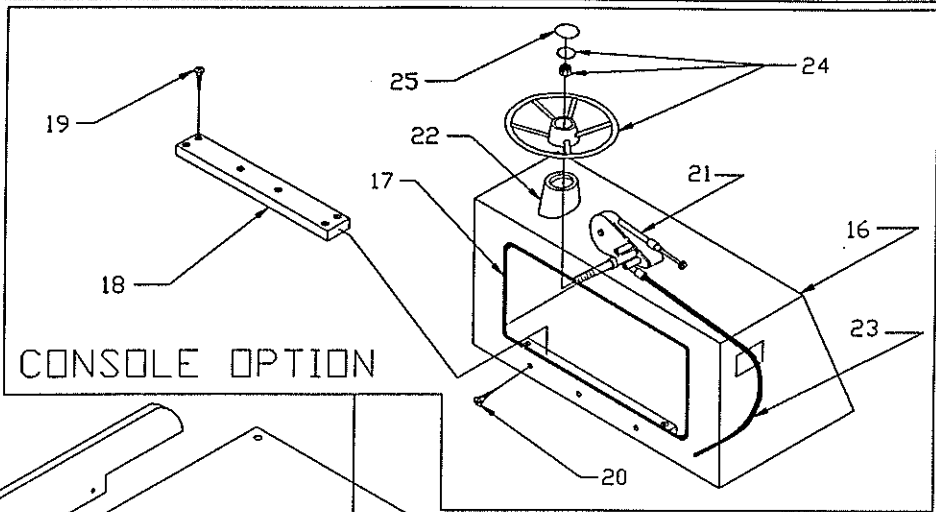

PART LIST: 15' STANDARD/DUAL SEAT

Det.	P/N	Qty.	Desc
1	12-C765-TN	2	Riser,Dual,Seat,Tan
2	12-C767-TN	1	Seat,Thwart,Tan
3	12-C872-TN	1	Seat,Aft
4	82-G670-00	22	SCR,THSMS #10x1-1/2 SS/CP
5	12-J358-00	1	Support,Seat
6	72-0107-00	2	Base,Rail
7	82-0176-00	4	SCR,FHMS 10-32x1-1/4 SS/CP
8	82-0164-00	4	WSHR,FL #10 (316 SS)
9	82-1377-00	4	Nut,Lock 10-32 SS
10	43-0109-00	8in	Tube,Support,Seat,7/8x.049
11	72-0107-00	2	Base,Rail
12	82-0176-00	2	SCR,FHMS 10-32x1-1/4 SS/CP
13	82-0164-00	2	WSHR,FL #10 (316 SS)
14	82-1377-00	2	Nut,Lock 10-32 SS
15	82-0099-00	2	SCR,PH OVAL #10x1 "A" SS/CP

PART LIST: 15' STANDARD/CONSOLE

Det.	P/N	Qty.	Desc
16	22-2960-15	1	Console
17	43-0334-00	6.5FT	Trim,Edge,Blk#1350 B-2x3/8
18	12-C772-TN	PR	Cleat,Console
19	82-1093-00	12	SCR,FHMS #14x1-1/2 SS/CP
20	82-G670-00	6	SCR,THSMS #10x1-1/2 SS/CP
21	12-G159-00	1	Helm Unit,NFB#SH4910 TELE.
22	12-3490-00	1	Bezel,20*MNT,BLK
23	12-G606-02	1	Cable,STRG,10-1/2"NFB
24	12-H603-00	1	Wheel,STRG,15-1/2",5Spk,SS
25	12-H437-00	1	Emblem,BW STRG WHL Cap