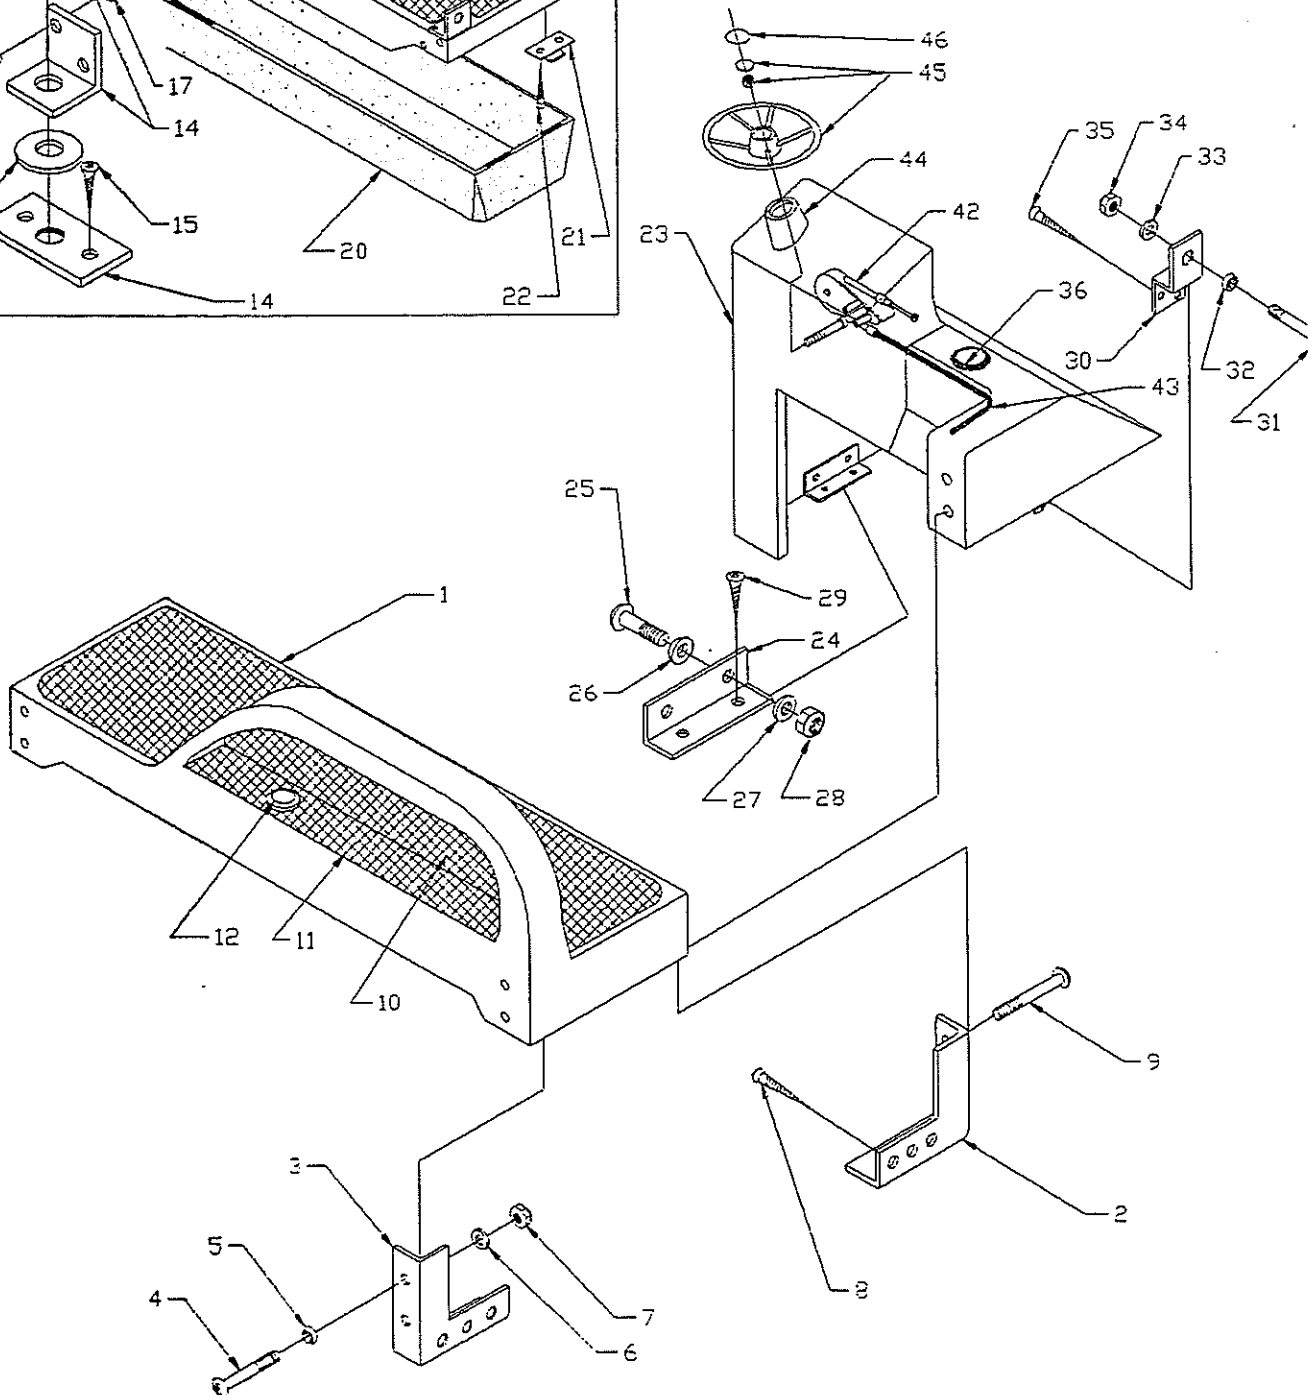

GLS 15

EASTON
WHALER

PARTS LIST 15' GLS

Det	P/N	Qty	Desc
1	22-H516-15	1	Helm,Bench,WHT
	22-H516-T2	1	Helm,Bench,Tan
2	12-H602-00	2	BRKT,Port,Helm Seat
3	12-H602-01	2	BRKT,STBD,Helm Seat
4	82-0939-00	6	SCR,DHMS 10-24x3/4 SS/CP
5	82-0028-00	8	WSHR,FNSH #10 SS
6	82-0164-00	8	WSHR,FL #10 (316 SS)
7	82-1143-00	8	Nut,Lock 10-24 SS/CP
8	82-0742-00	20	SCR,THSMS #10x1 SS/CP
9	82-0198-01	2	SCR,DHMS 10-24x1-1/2 SS/CP
10	12-H655-00	1	Liner,Vert,Stor. Compt.
11	12-H655-01	1	Liner,Horz,Stor. Compt.
12	12-G259-00	1	Drain,1"Impact w/out BARB
13	22-H512-00	1	Forward Bench,WHT
	22-H512-01	1	Forward Bench,Tan
14	12-9184-00	4	Fastener,w/Knob,Perko
15	82-G451-00	8	SCR,FHSMS #8x1-1/4 SS
16	82-0616-00	8	SCR,DHMS 8-32x1 SS/CP
17	82-0625-00	8	WSHR,FL #8 (316 SS)
18	82-1584-00	8	Nut,Lock 3-32 SS/CP
19	82-0105-00	4	Spacer
20	12-H531-00	1	Pouch,Bench Stor. Tan
21	12-1020-00	6	Fender Hook SS
22	82-0098-00	12	SCR,THSMS #8x5/8 SS/CP
23	22-H514-15	1	Console,WHT
	22-H514-T2	1	Console,Tan
24	12-H648-00	1	BRKT,Console Base
25	82-0082-00	2	SCR,DHMS 10-24x1 SS/CP
26	82-0028-00	2	WSHR,FNSH #10 SS
27	82-0164-00	2	WSHR,FL #10 (316 SS)
28	82-1143-00	2	Nut,Lock 10-24 SS/CP
29	82-3760-00	2	SCR,PHSMS #14x1-1/2 SS/CP
30	12-H534-00	1	BRKT,Console Side
31	82-0082-00	1	SCR,DHMS 10-24x1 SS/CP
32	82-0028-00	1	WSHR,FNSH #10 SS
33	82-0164-00	1	WSHR,FL #10 (316 SS)
34	82-1143-00	1	Nut,Lock 10-24 SS/CP
35	82-0742-00	2	SCR,THSMS #10x1 SS/CP
36	12-H604-00	1	Holder,Drink,Super,Beige
37	12-H702-00	1	Decal,BW Logo 18" Fire Red
38	12-H703-00	1	Decal,Harpoon,Port,Fire Red
39	12-H703-01	1	Decal,Harpoon,STBD,Fire Red
40	43-H701-00	17FT	Tape,1",Fire Red w/Pin Stripe
41	12-H524-00	3	Decal,GLS 15',Fire Red
42	12-G159-00	1	Helm Unit,NFB #SH4910,TELE
43	12-G606-01	1	Cable,STRG,10"NFB,TELE
44	12-3489-00	1	Bezel,90*MNT,BLK,TELE
45	12-H603-00	1	Wheel,STRG,15-1/2",5 Spoke,SS
46	12-H437-00	1	Emblem,BW,STRG Wheel Cap

OPTIONS: 15' GLS

50-H572-00	1	Cushion,Bow,Tan
50-H526-00	1	Cushion,Helm Bench,Tan
50-H527-00	1	Cushion,Back Rest Helm Seat,WHT,Tan
50-H525-00	1	Cushion,FWD Bench,Tan
50-H525-01	1	Back Rest,FWD Bench,Tan
52-5749-00	1	Suntop W/BT,Blue #4601
52-H592-00	1	CVR,MRG,W/Rail,Blue
52-H593-00	1	CVR,MRG,W/D Rail,Blue
12-2261-00	1	Red Holder,Reel Mount
12-0088-00	1	Hat,Fuel Tank,Brown