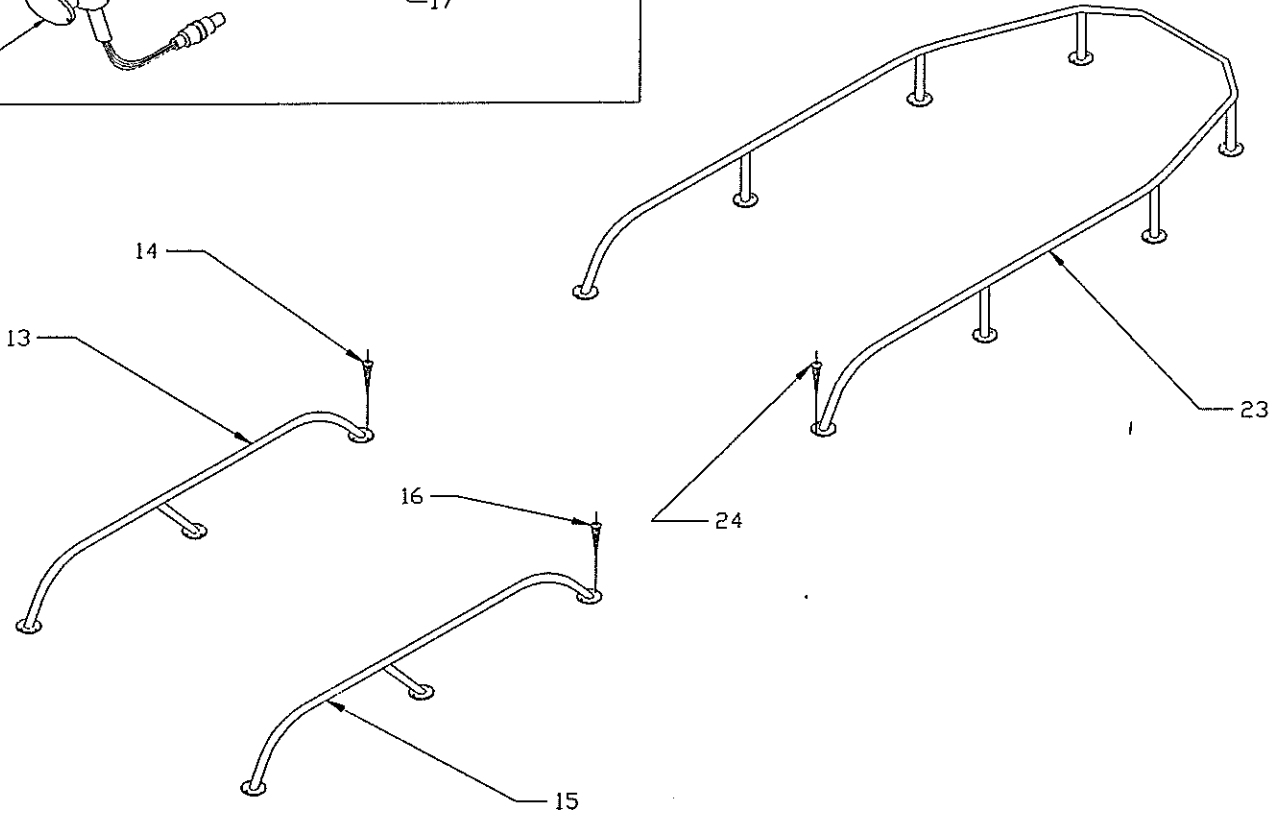

PART LIST: 15' STANDARD/OPTIONS: NAV LIGHTS, BAT BOX, SIDE RAILS

Det.	P/N	Qty.	Desc	Det.	P/N	Qty.	Desc
1	12-8002-00	1	Battery Box,Black,85AMP	12	82-0099-00	4	SCR,DHSMS #10x1 SS/CP
2	12-H816-00	1	Buckle,Side-Release,Nexus	13	72-H522-00	1	Rail,Side,Part
3	43-0162-00	4FT	Strap,Nylon Web,1'	14	82-3126-00	9	SCR,PHSMS #10x1-1/2 SS/CP
4	12-3541-00	2	Deck Bracket	15	72-H522-01	1	Rail,Side,STBD
5	82-0099-00	4	SCR,DHSMS #10x1 SS/CP	16	82-3126-00	9	SCR,PHSMS #10x1-1/2 SS/CP
6	36-H600-00	1	Harness,Nav. Light,Classics	17	12-1608-00	1	Clamshell Vent
7	12-0084-00	1	Light,Bow,Perko,#5999	18	82-0389-00	3	SCR,#6x3/4
8	82-H820-00	2	SCR,PHSMS #6x1 Phil	19	36-H601-00	1	Panel,SW,Nav. Light
9	12-1599-03	1	Light,Stern,36"x3/4"OD SS	20	82-9606-00	4	SCR,FHMS 6-32xI SS/CP
10	12-0079-04	1	Base,Stern Light,Upper	21	82-0615-00	4	WSHR,FL #6 (316SS)
11	12-0079-05	1	Base,Stern Light,Lower	22	82-1453-00	4	Nut,Lock 6-32 SS/CP
				23	72-H520-00	1	Rail, Bow
				24	82-3126-00	32	SCR,PHSMS #10x1-1/2 SS/CP