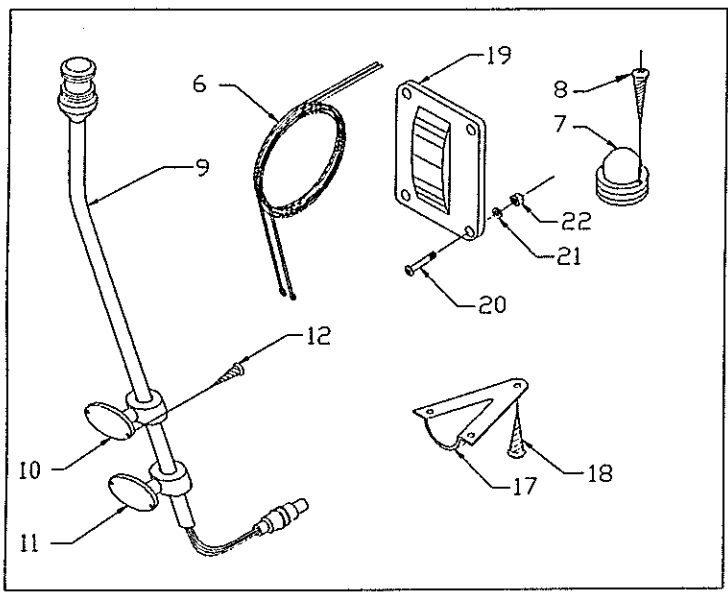

PART LIST: 15' STANDARD/OPTIONS: NAV LIGHTS, BAT BOX, SIDE RAILS

Det.	P/N	Qty.	Desc	Det.	P/N	Qty.	Desc
1	12-8002-00	1	Battery Box,Black,85AMP	12	82-0099-00	4	SCR,DHSMS #10x1 SS/CP
2	12-H816-00	1	Buckle,Side-Release,Nexus	13	72-H522-00	1	Rail,Side,Part
3	43-0162-00	4FT	Strap,Nylon Web,1'	14	82-3126-00	9	SCR,PHSMS #10x1-1/2 SS/CP
4	12-3541-00	2	Deck Bracket	15	72-H522-01	1	Rail,Side,STBD
5	82-0099-00	4	SCR,DHSMS #10x1 SS/CP	16	82-3126-00	9	SCR,PHSMS #10x1-1/2 SS/CP
6	36-H600-00	1	Harness,Nav. Light,Classics	17	12-1608-00	1	Clamshell Vent
7	12-0084-00	1	Light,Bow,Perko,#5999	18	82-0389-00	3	SCR,#6x3/4
8	82-H820-00	2	SCR,PHSMS #6x1 Phil	19	36-H601-00	1	Panel,SW,Nav. Light
9	12-1599-03	1	Light,Stern,36"x3/4"OD SS	20	82-9606-00	4	SCR,FHMS 6-32xI SS/CP
10	12-0079-04	1	Base,Stern Light,Upper	21	82-0615-00	4	WSHR,FL #6 (316SS)
11	12-0079-05	1	Base,Stern Light,Lower	22	82-1453-00	4	Nut,Lock 6-32 SS/CP
				23	72-H520-00	1	Rail, Bow
				24	82-3126-00	32	SCR,PHSMS #10x1-1/2 SS/CP