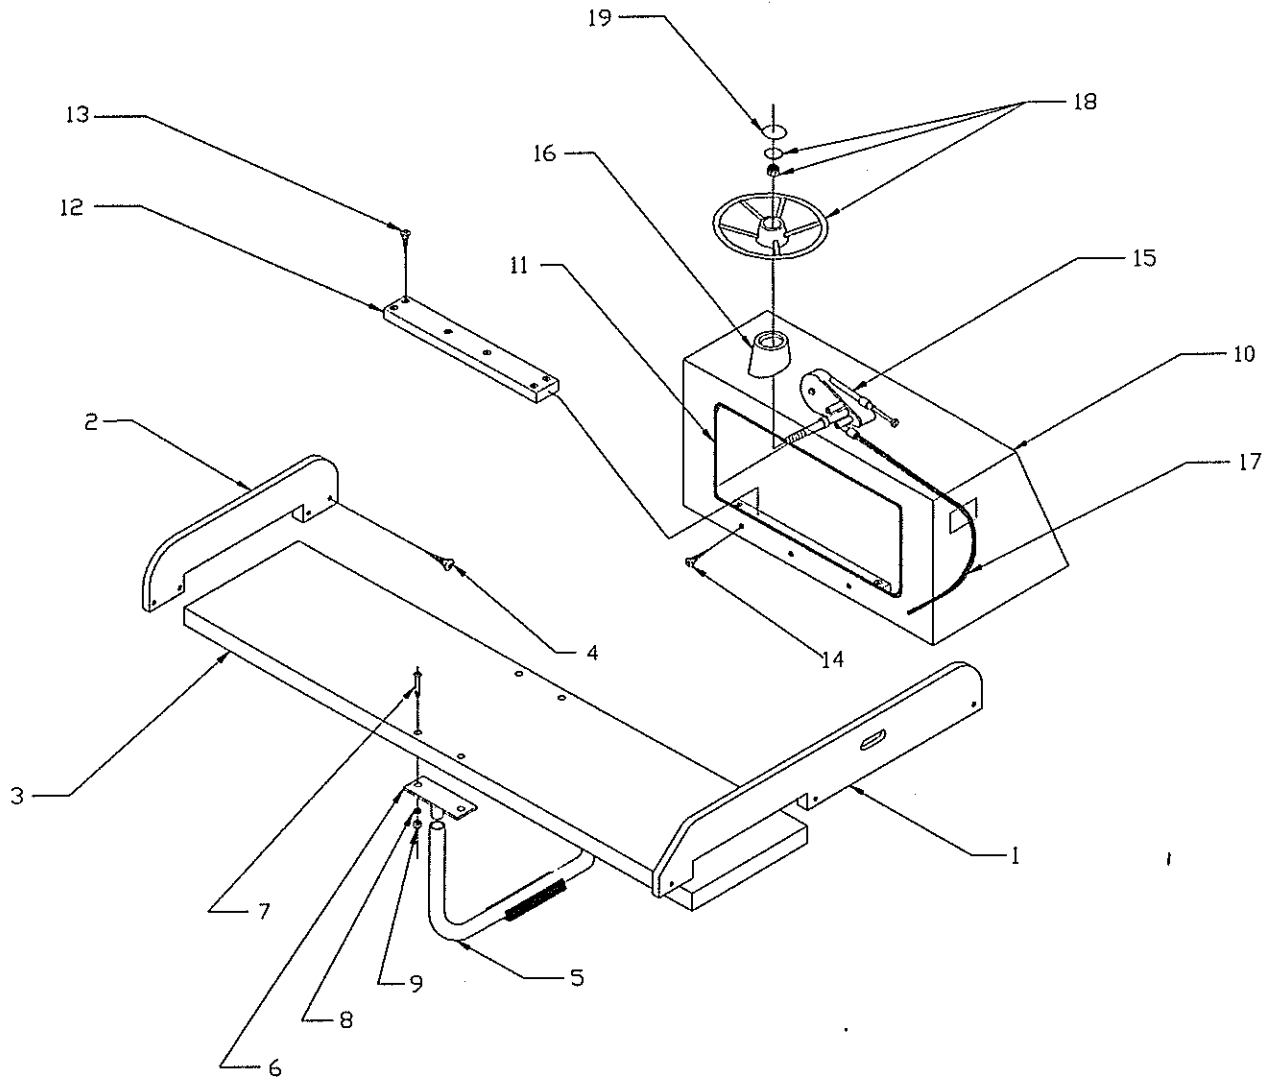

BOSTON
WHALER

17' BASE/BAREHULL

PART LIST: 17' BASE/BAREHULL

Det.	P/N	Qty	Desc.
1	12-0016-00	1	Stud,3/8x3-1/32
2	12-5574-00	2	Pin,Norman,CHRM
3	12-0178-00	1	Nut,1/2,Lifting Eye,CHRM
4	12-2550-00	1	Bow/Ski Eye,Head,CHRM
5	12-2550-03	1	Eye Shank,7-5/8 SS, 1/2-13
6	12-3206-00	2	Eye,Lifting,1/2,CHRM
7	12-2550-00	2	Bow,Ski Eye,Head,CHRM
8	12-2550-06	2	Eye Shank,3-5/16
9	12-E617-00	3	Thru-Hull,PVC
10	12-E617-01	4	Nut,Retaining
11	12-J020-00	1	Thru-Hull,PVC
12	12-0181-00	2	Plug,Drain,1 in Tube
13	22-7988-02	1	CVR,Locker,Bow,WHT
	22-7988-03	1	CVR,Locker,Bow,Tan
14	12-0861-00	1	Handle,Flush
15	82-A101-00	4	SCR,DHMS 10-24x1/2 SS/CP
16	82-A003-00	4	Nut,BBL #10-24x1/2
17	12-9603-00	PR	Hinge,Door,1-1/2x3
18	82-A003-00	6	Nut,BBL #10-24x1/2
19	82-0939-00	6	SCR,DHMS 10-24x3/4
20	82-0099-00	4	SCR,DHMS #10x1
21	12-H326-00	4	Bumpers
22	12-A097-00	1	CVR,Pour Hole,Tan
	12-A097-01	1	CVR,Pour Hole,WHT
23	82-0735-00	4	SCR,THSMS #8x1/2 SS/CP
24	12-0823-00	1	Vinyl,Flex,37'BLK
25	12-8033-00	1	Vinyl,Rigid,37'BLK
26	12-8032-00	1	Insert,Flex,37'BLK
27	82-1361-00	112	RVT,Pop 3/16x5/8
28	12-6562-00	2	Anchor,SCR,Plastic
29	82-0028-00	2	VSHR,FNSH #10
30	82-0099-00	2	SCR,DHMS #10x1
31	12-H702-00	1	Decal,BW Logo,18" Red
	12-H702-01	1	Decal,BW Logo,18" Dk. Blue
	12-H702-05	1	Decal,BW Logo,18" Dk. Green
32	43-J265-03	22FT	Tape,1",Fire Red w/Pin STP.
	43-J265-04	22FT	Tape,1",Dk. Blue w/Pin STP.
	43-J265-05	22FT	Tape,1",Dk. Green w/Pin STP.
33	12-H437-00	1	Emblem,EW STRG. Wheel Cap
34	12-G004-00	1	CVR,Aft-Sump,BLK
35	82-0099-00	4	SCR,DHMS, #10X1 SS/CP
36	41-0037-00	.5sqft	Kydex,ELK,1/8"
37	82-0098-00	6	SCR,THSMS #2X5/8 SS/CP

PART LIST: 17' STANDARD/SINGLE SEAT

Det.	P/N	Qty.	Desc
1	12-C770-TN	2	Riser, Seat, Tan
2	12-C769-TN	1	Seat, Thwart, Tan
3	82-7231-00	8	SCR, DHSMS #10x2-1/2 SS/CP
4	12-J358-00	1	Support, Seat
5	72-0107-00	2	Base, Rail
6	82-0176-00	4	SCR, FHMS 10-32x1-1/4 SS/CP
7	82-0164-00	4	WSHR, FL #10 (316 SS)
8	82-1377-00	4	Nut, Lock 10-32 SS