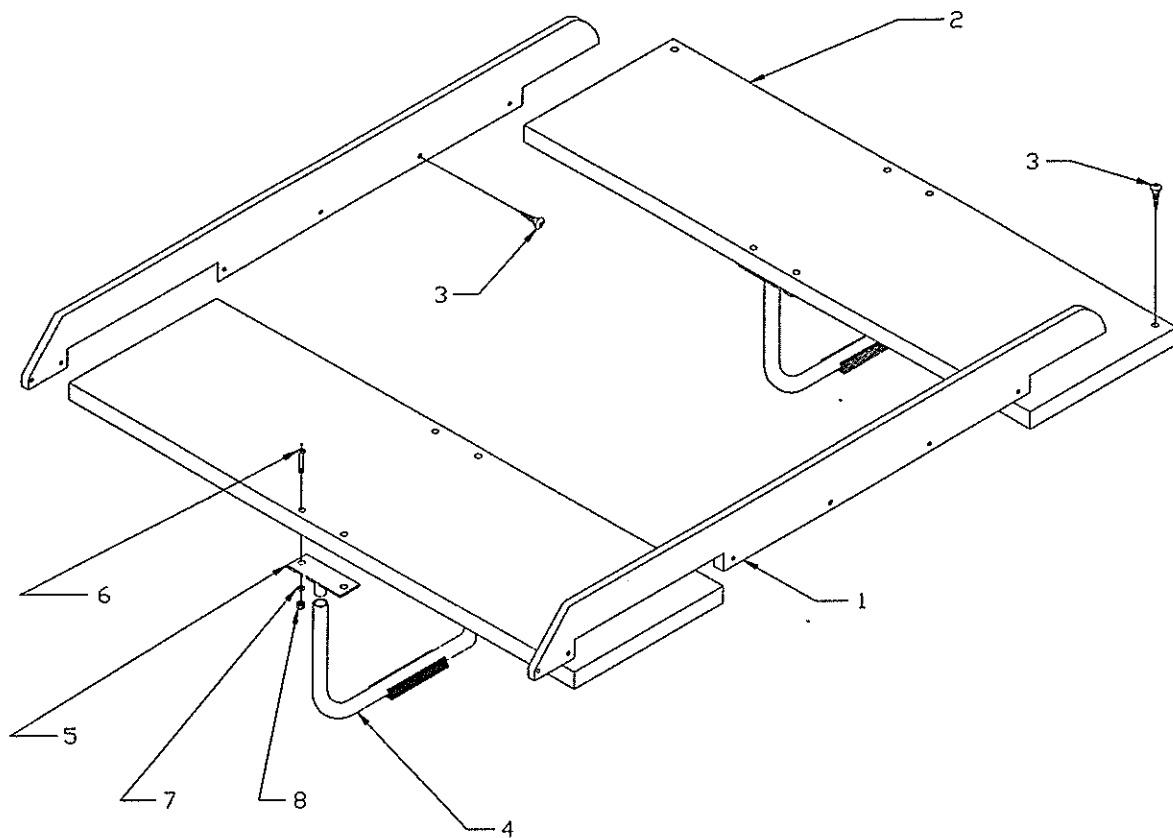

PART LIST: 17' STANDARD/DUAL SEAT

Det.	P/N	Qty.	Desc
1	12-C768-TN	2	Riser,Dual,Seat,Tan
2	12-C769-TN	2	Seat,Thwart,Tan
3	82-G670-00	14	SCR,THSMS #10x1-1/2 SS/CP
4	12-J358-00	2	Support,Seat
5	72-0107-00	4	Base,Rail
6	82-0176-00	8	SCR,FHMS 10-32x1-1/4 SS/CP
7	82-0164-00	8	WSHR,FL #10 (316 SS)
8	82-1377-00	8	Nut,Lock 10-32 SS