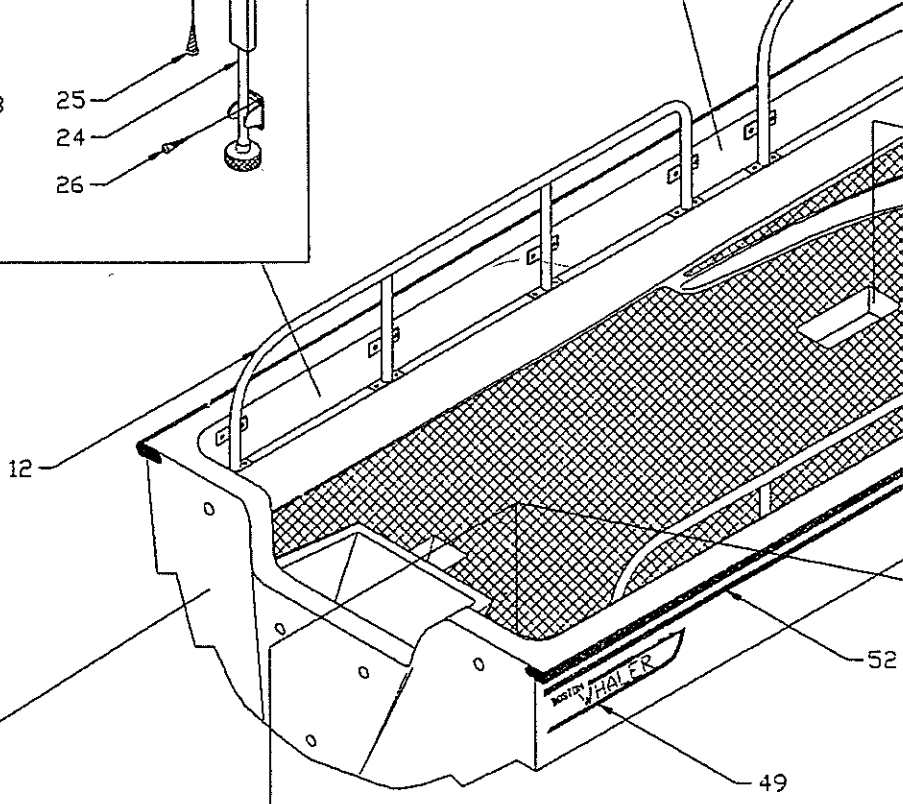

17' MONTAUK: OPTIONS NOT SHOWN

52-1879-95	1	CVR,MRG,W/Slot,Grey
52-5517-95	1	CVR,FRP CONS,Grey
52-3653-95	1	CVR,WDR,Seat,Grey
52-H613-95	1	CVR,Stern Seat,Grey
52-J185-00	1	Suntop W/BT,Blue
52-H869-00	1	Suntop W/BT,Red
52-J184-00	1	Suntop W/BT,Green
50-J183-02	1	Cushion,Bow Locker WHT/Grey
12-7478-00	1	Cushion,Bow Locker Tan
Bilge Pump		
12-9052-00	1	Pump,Bilge,Gaurdion 500
43-0163-00	1.5FT	(OBS)Hose,Bilge,3/4ID,WHT
43-0290-00	.5FT	Pipe,PVC,1/2IDx5/8OD
12-9097-00	1	Elbow,90*,1/2,CPVC
12-1276-00	2	CLP,Hose,Fuel,5/16-29/32 SS
82-0098-00	2	SCR,THSMS #8x5/8 SS/CP
44-H302-00	10Z	Adhesive,Bostik #920
12-1608-00	1	Clamshell,Vent,2x2,CHR BR.
82-0098-00	3	SCR,THSMS #8x5/8 SS/CP
AQ-2728-01		Tan Cons.W/Teak Trim
AQ-B768-04		Rev.Seat W/Acry.Trim
AQ-G001-00		WHT.Cons.W/Acry.Trim
AQ-G001-01		Tan Cons.W/Acryl.Trim
AQ-H573-00		Swim Platform,WHT
AQ-1664-00		72 QT. Cooler/Seat,WHT/Grey
AQ-1787-00		Stern Seat Assy.(Note YR and CLR)
AQ-2356-00		R.Pilot Seat,Teak Trim,WHT/Grey
AQ-2356-01		Rev.Seat W/Teak Trim,Tan
AQ-2728-00		WHT.Cons.W/Teak Trim
AQ-2728-01		Tan Cons.W/Teak Trim

BOSTON

WHALER

17' MONTAUK: NAV LIGHTS A