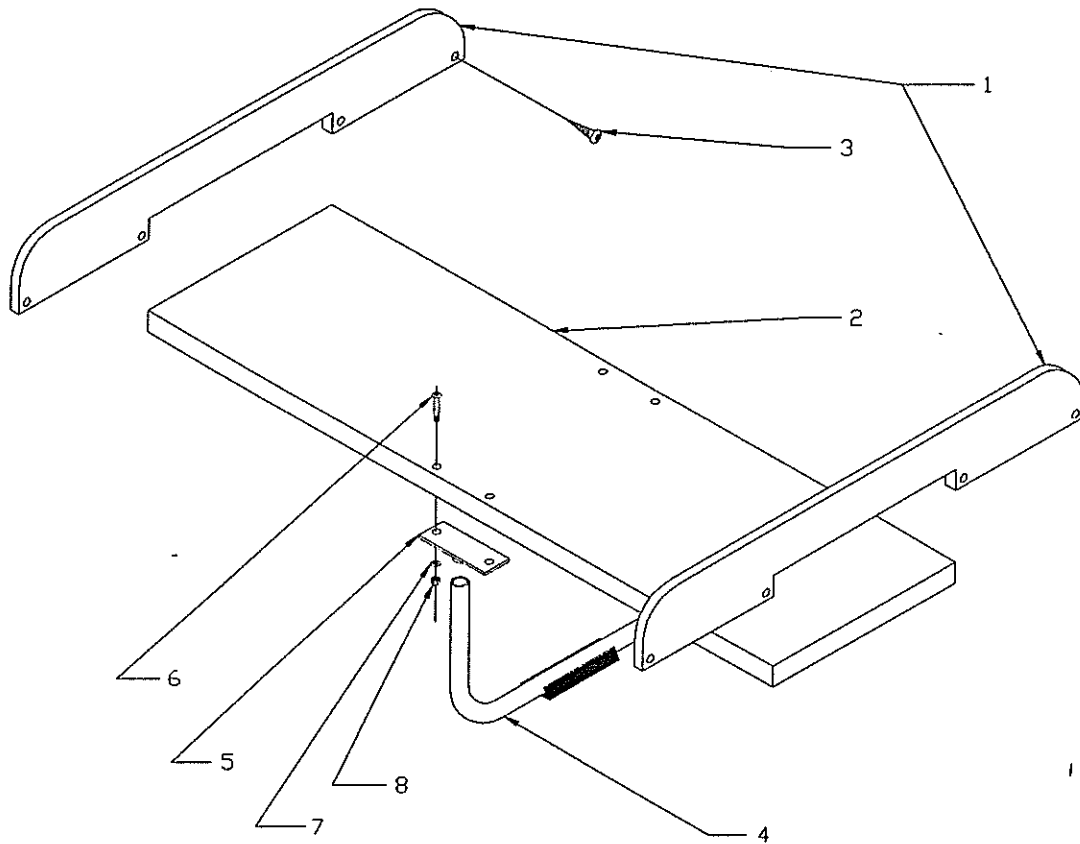

BOSTON
WHALER

17' BASE/BAREHULL

PART LIST: 17' BASE/BAREHULL

Det.	P/N	Qty	Desc.
1	12-0016-00	1	Stud,3/8x3-1/32
2	12-5574-00	2	Pin,Norman,CHRM
3	12-0178-00	1	Nut,1/2,Lifting Eye,CHRM
4	12-2550-00	1	Bow/Ski Eye,Head,CHRM
5	12-2550-03	1	Eye Shank,7-5/8 SS, 1/2-13
6	12-3206-00	2	Eye,Lifting,1/2,CHRM
7	12-2550-00	2	Bow,Ski Eye,Head,CHRM
8	12-2550-06	2	Eye Shank,3-5/16
9	12-E617-00	3	Thru-Hull,PVC
10	12-E617-01	4	Nut,Retaining
11	12-J020-00	1	Thru-Hull,PVC
12	12-0181-00	2	Plug,Drain,1 in Tube
13	22-7988-02	1	CVR,Locker,Bow,WHT
	22-7988-03	1	CVR,Locker,Bow,Tan
14	12-0861-00	1	Handle,Flush
15	82-A101-00	4	SCR,DHMS 10-24x1/2 SS/CP
16	82-A003-00	4	Nut,BBL #10-24x1/2
17	12-9603-00	PR	Hinge,Door,1-1/2x3
18	82-A003-00	6	Nut,BBL #10-24x1/2
19	82-0939-00	6	SCR,DHMS 10-24x3/4
20	82-0099-00	4	SCR,DHMS #10x1
21	12-H326-00	4	Bumpers
22	12-A097-00	1	CVR,Pour Hole,Tan
	12-A097-01	1	CVR,Pour Hole,WHT
23	82-0735-00	4	SCR,THSMS #8x1/2 SS/CP
24	12-0823-00	1	Vinyl,Flex,37'BLK
25	12-8033-00	1	Vinyl,Rigid,37'BLK
26	12-8032-00	1	Insert,Flex,37'BLK
27	82-1361-00	112	RVT,Pop 3/16x5/8
28	12-6562-00	2	Anchor,SCR,Plastic
29	82-0028-00	2	VSHR,FNSH #10
30	82-0099-00	2	SCR,DHMS #10x1
31	12-H702-00	1	Decal,BW Logo,18" Red
	12-H702-01	1	Decal,BW Logo,18" Dk. Blue
	12-H702-05	1	Decal,BW Logo,18" Dk. Green
32	43-J265-03	22FT	Tape,1",Fire Red w/Pin STP.
	43-J265-04	22FT	Tape,1",Dk. Blue w/Pin STP.
	43-J265-05	22FT	Tape,1",Dk. Green w/Pin STP.
33	12-H437-00	1	Emblem,EW STRG. Wheel Cap
34	12-G004-00	1	CVR,Aft-Sump,BLK
35	82-0099-00	4	SCR,DHMS, #10X1 SS/CP
36	41-0037-00	.5sqft	Kydex,ELK,1/8"
37	82-0098-00	6	SCR,THSMS #2X5/8 SS/CP

PART LIST: 17' STANDARD/SINGLE SEAT

Det.	P/N	Qty.	Desc
1	12-C770-TN	2	Riser, Seat, Tan
2	12-C769-TN	1	Seat, Thwart, Tan
3	82-7231-00	8	SCR, DHSMS #10x2-1/2 SS/CP
4	12-J358-00	1	Support, Seat
5	72-0107-00	2	Base, Rail
6	82-0176-00	4	SCR, FHMS 10-32x1-1/4 SS/CP
7	82-0164-00	4	WSHR, FL #10 (316 SS)
8	82-1377-00	4	Nut, Lock 10-32 SS