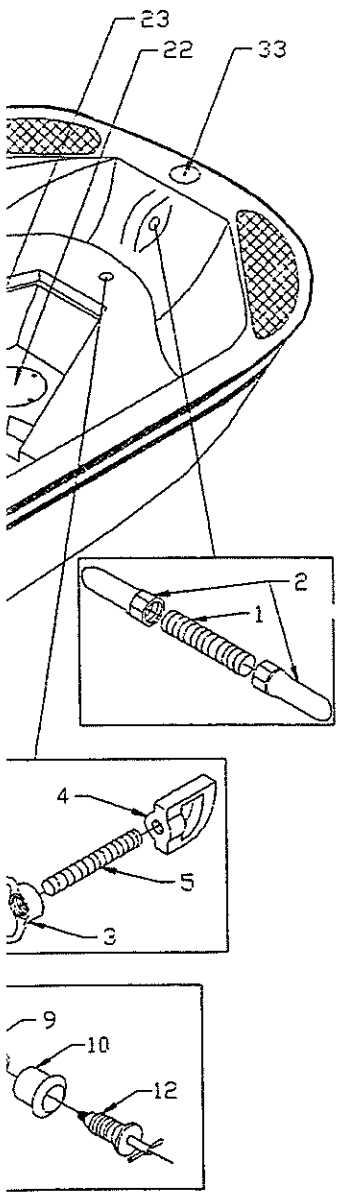

BOSTON
WHALER

17' BASE/BAREHULL

PART LIST: 17' BASE/BAREHULL

Det.	P/N	Qty	Desc.
1	12-0016-00	1	Stud,3/8x3-1/32
2	12-5574-00	2	Pin,Norman,CHRM
3	12-0178-00	1	Nut,1/2,Lifting Eye,CHRM
4	12-2550-00	1	Bow/Ski Eye,Head,CHRM
5	12-2550-03	1	Eye Shank,7-5/8 SS, 1/2-13
6	12-3206-00	2	Eye,Lifting,1/2,CHRM
7	12-2550-00	2	Bow,Ski Eye,Head,CHRM
8	12-2550-06	2	Eye Shank,3-5/16
9	12-E617-00	3	Thru-Hull,PVC
10	12-E617-01	4	Nut,Retaining
11	12-J020-00	1	Thru-Hull,PVC
12	12-0181-00	2	Plug,Drain,1 in Tube
13	22-7988-02	1	CVR,Locker,Bow,WHT
	22-7988-03	1	CVR,Locker,Bow,Tan
14	12-0861-00	1	Handle,Flush
15	82-A101-00	4	SCR,DHMS 10-24x1/2 SS/CP
16	82-A003-00	4	Nut,BBL #10-24x1/2
17	12-9603-00	PR	Hinge,Door,1-1/2x3
18	82-A003-00	6	Nut,BBL #10-24x1/2
19	82-0939-00	6	SCR,DHMS 10-24x3/4
20	82-0099-00	4	SCR,DHMS #10x1
21	12-H326-00	4	Bumpers
22	12-A097-00	1	CVR,Pour Hole,Tan
	12-A097-01	1	CVR,Pour Hole,WHT
23	82-0735-00	4	SCR,THSMS #8x1/2 SS/CP
24	12-0823-00	1	Vinyl,Flex,37'BLK
25	12-8033-00	1	Vinyl,Rigid,37'BLK
26	12-8032-00	1	Insert,Flex,37'BLK
27	82-1361-00	112	RVT,Pop 3/16x5/8
28	12-6562-00	2	Anchor,SCR,Plastic
29	82-0028-00	2	VSHR,FNSH #10
30	82-0099-00	2	SCR,DHMS #10x1
31	12-H702-00	1	Decal,BW Logo,18" Red
	12-H702-01	1	Decal,BW Logo,18" Dk. Blue
	12-H702-05	1	Decal,BW Logo,18" Dk. Green
32	43-J265-03	22FT	Tape,1",Fire Red w/Pin STP.
	43-J265-04	22FT	Tape,1",Dk. Blue w/Pin STP.
	43-J265-05	22FT	Tape,1",Dk. Green w/Pin STP.
33	12-H437-00	1	Emblem,EW STRG. Wheel Cap
34	12-G004-00	1	CVR,Aft-Sump,BLK
35	82-0099-00	4	SCR,DHMS, #10X1 SS/CP
36	41-0037-00	.5sqft	Kydex,ELK,1/8"
37	82-0098-00	6	SCR,THSMS #2X5/8 SS/CP

PART LIST: 17' STANDARD/SINGLE SEAT

Det.	P/N	Qty.	Desc
1	12-C770-TN	2	Riser, Seat, Tan
2	12-C769-TN	1	Seat, Thwart, Tan
3	82-7231-00	8	SCR, DHSMS #10x2-1/2 SS/CP
4	12-J358-00	1	Support, Seat
5	72-0107-00	2	Base, Rail
6	82-0176-00	4	SCR, FHMS 10-32x1-1/4 SS/CP
7	82-0164-00	4	WSHR, FL #10 (316 SS)
8	82-1377-00	4	Nut, Lock 10-32 SS