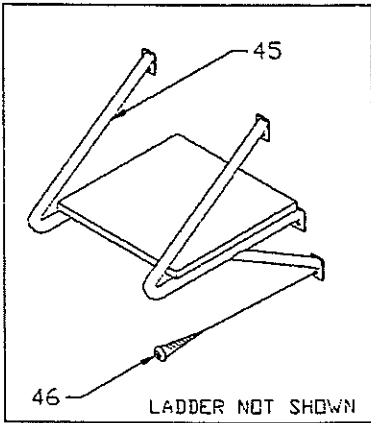

17' MONTAUK: OPTIONS NOT SHOWN

52-1879-95	1	CVR,MRG,W/Slot,Grey
52-5517-95	1	CVR,FRP CONS,Grey
52-3653-95	1	CVR,WDR,Seat,Grey
52-H613-95	1	CVR,Stern Seat,Grey
52-J185-00	1	Suntop W/BT,Blue
52-H869-00	1	Suntop W/BT,Red
52-J184-00	1	Suntop W/BT,Green
50-J183-02	1	Cushion,Bow Locker WHT/Grey
12-7478-00	1	Cushion,Bow Locker Tan
Bilge Pump		
12-9052-00	1	Pump,Bilge,Gaurdion 500
43-0163-00	1.5FT	(OBS)Hose,Bilge,3/4ID,WHT
43-0290-00	.5FT	Pipe,PVC,1/2IDx5/8OD
12-9097-00	1	Elbow,90*,1/2,CPVC
12-1276-00	2	CLP,Hose,Fuel,5/16-29/32 SS
82-0098-00	2	SCR,THSMS #8x5/8 SS/CP
44-H302-00	10Z	Adhesive,Bostik #920
12-1608-00	1	Clamshell,Vent,2x2,CHR BR.
82-0098-00	3	SCR,THSMS #8x5/8 SS/CP
AQ-2728-01		Tan Cons.W/Teak Trim
AQ-B768-04		Rev.Seat W/Acry.Trim
AQ-G001-00		WHT.Cons.W/Acry.Trim
AQ-G001-01		Tan Cons.W/Acryl.Trim
AQ-H573-00		Swim Platform,WHT
AQ-1664-00		72 QT. Cooler/Seat,WHT/Grey
AQ-1787-00		Stern Seat Assy.(Note YR and CLR)
AQ-2356-00		R.Pilot Seat,Teak Trim,WHT/Grey
AQ-2356-01		Rev.Seat W/Teak Trim,Tan
AQ-2728-00		WHT.Cons.W/Teak Trim
AQ-2728-01		Tan Cons.W/Teak Trim

BOSTON

WHALER

17' MONTAUK: NAV LIGHTS A