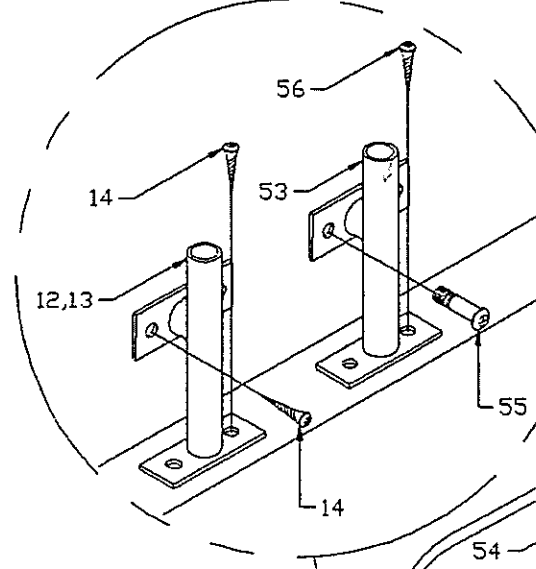

17' MONTAUK: OPTIONS NOT SHOWN

52-1879-95	1	CVR,MRG,W/Slot,Grey
52-5517-95	1	CVR,FRP CONS,Grey
52-3653-95	1	CVR,WDR,Seat,Grey
52-H613-95	1	CVR,Stern Seat,Grey
52-J185-00	1	Suntop W/BT,Blue
52-H869-00	1	Suntop W/BT,Red
52-J184-00	1	Suntop W/BT,Green
50-J183-02	1	Cushion,Bow Locker WHT/Grey
12-7478-00	1	Cushion,Bow Locker Tan
Bilge Pump		
12-9052-00	1	Pump,Bilge,Gaurdion 500
43-0163-00	1.5FT	(OBS)Hose,Bilge,3/4ID,WHT
43-0290-00	.5FT	Pipe,PVC,1/2IDx5/8OD
12-9097-00	1	Elbow,90*,1/2,CPVC
12-1276-00	2	CLP,Hose,Fuel,5/16-29/32 SS
82-0098-00	2	SCR,THSMS #8x5/8 SS/CP
44-H302-00	10Z	Adhesive,Bostik #920
12-1608-00	1	Clamshell,Vent,2x2,CHR BR.
82-0098-00	3	SCR,THSMS #8x5/8 SS/CP
AQ-2728-01		Tan Cons.W/Teak Trim
AQ-B768-04		Rev.Seat W/Acry.Trim
AQ-G001-00		WHT.Cons.W/Acry.Trim
AQ-G001-01		Tan Cons.W/Acryl.Trim
AQ-H573-00		Swim Platform,WHT
AQ-1664-00		72 QT. Cooler/Seat,WHT/Grey
AQ-1787-00		Stern Seat Assy.(Note YR and CLR)
AQ-2356-00		R.Pilot Seat,Teak Trim,WHT/Grey
AQ-2356-01		Rev.Seat W/Teak Trim,Tan
AQ-2728-00		WHT.Cons.W/Teak Trim
AQ-2728-01		Tan Cons.W/Teak Trim

BOSTON

WHALER

17' MONTAUK: NAV LIGHTS A