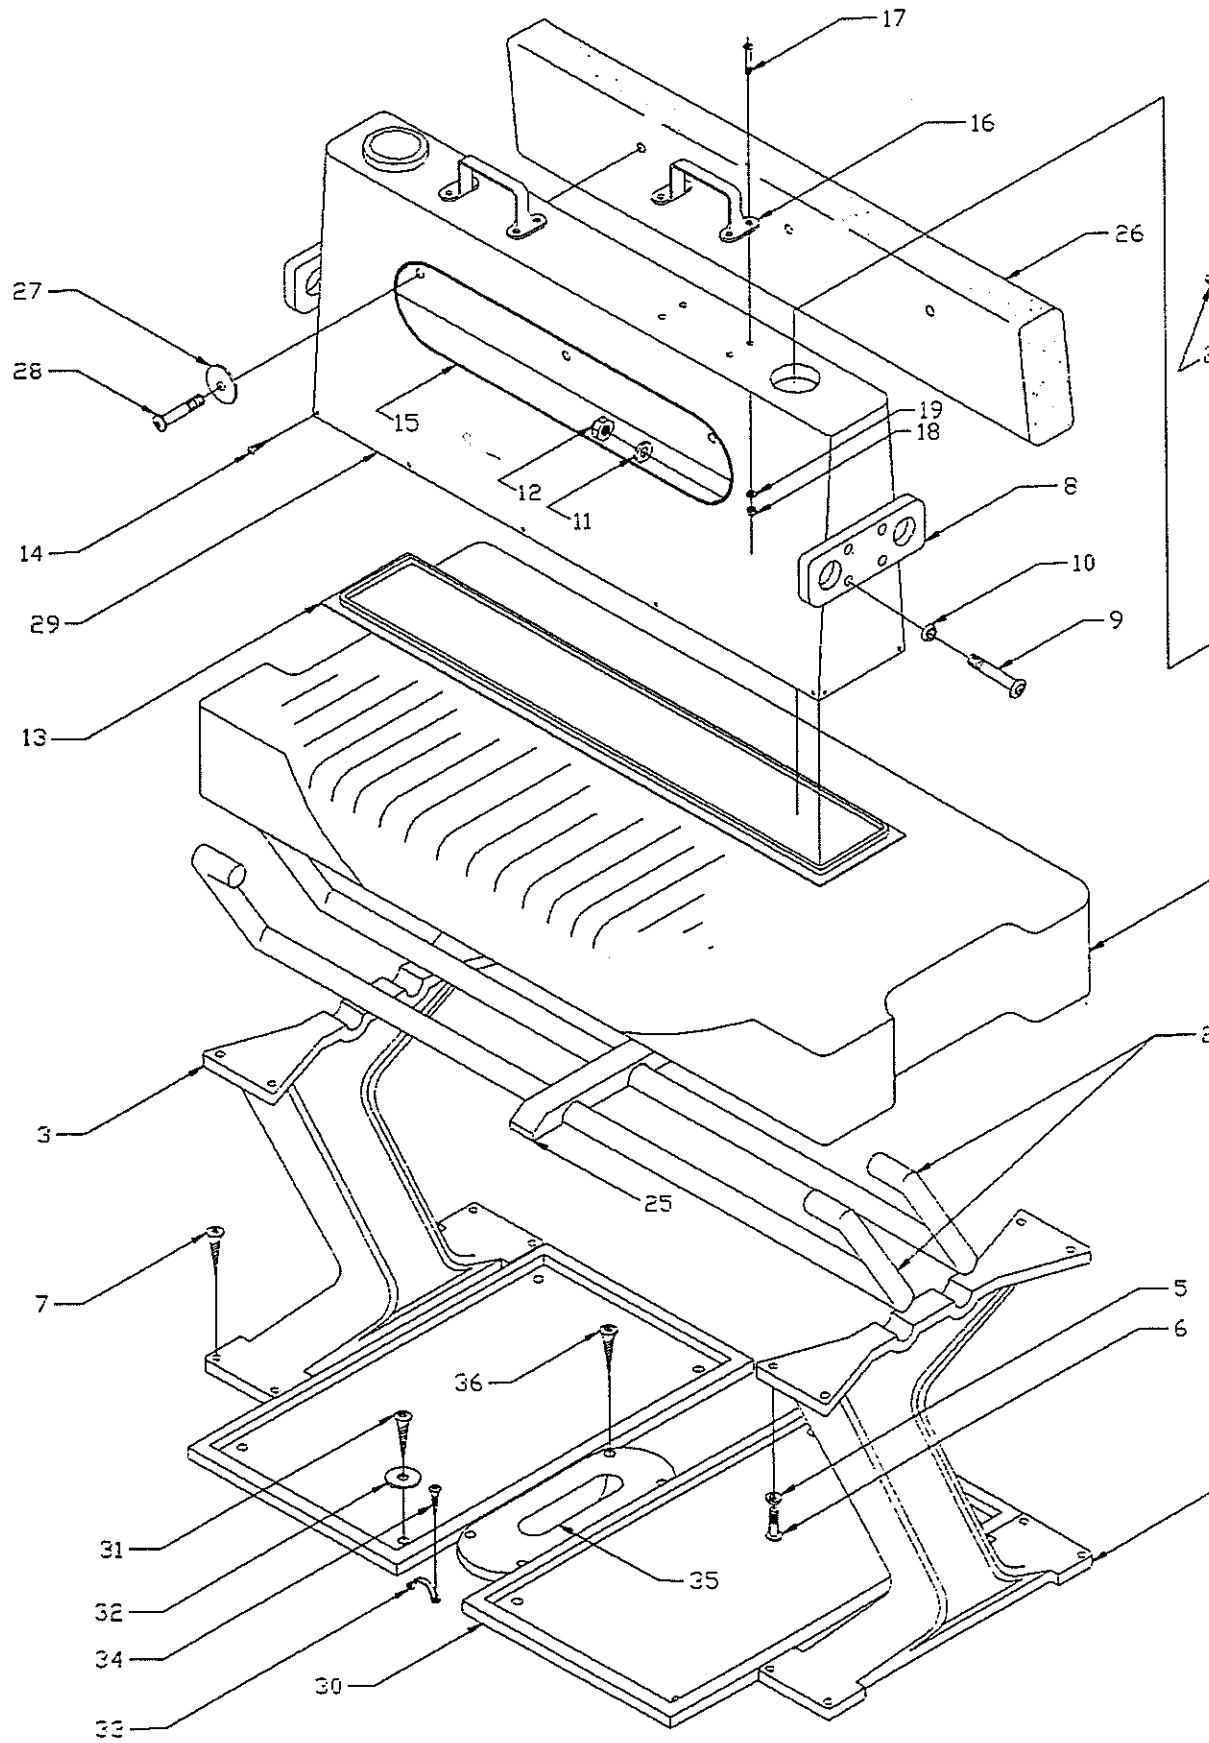

EDSTON

WHALER

17' MONTAUK SEAT

FART LIST: 17' MONTAUK SEAT

Det.	F/N	Qty	Desc.
1	50-J183-00	1	Cushion/Base,R.Seat,WHT/Grey
	12-1439-50	1	Cushion/Base,R.Seat,Tan
2	12-0991-00	2	Frame,Pivot,Rev.Pilot Seat,SS
3	12-1034-00	1	Leg,Port,Rev.Seat,Tan
	12-1034-01	1	Leg,Port,Rev.Seat,Black
4	12-1035-00	1	Leg,STBD,Rev.Seat,Tan
	12-1035-01	1	Leg,STBD,Rev.Seat,Black
5	82-0352-00	8	WSHR,FL 1/4" (316SS)
6	82-H133-00	8	SCR,PHMS 1/4-20x2 SS/CP
7	82-1093-00	8	SCR,FHSMS #14x1-1/2 SS/CP
8	12-B770-00	2	Block,Pivot,Rev.Seat,Tan Plastic
	12-B770-01	2	Block,Pivot,Rev.Seat,WHT Plastic
	62-1053-50	2	Block,Pivot,Rev.Seat,Teak
9	82-0198-02	8	SCR,DHMS 10-24x1-3/4 SS
10	82-0028-00	8	WSHR,FNSH #10 SS
11	82-0164-00	8	WSHR,FL #10 (316SS)
12	82-1143-00	8	Nut,Lock 10-24 SS/CP
13	12-B772-00	1	Base,Stor.Compt.,Rev.Seat,Tan
	12-B772-01	1	Base,Stor.Compt.,Rev.Seat,WHT
14	82-5348-00	14	SCR,FHSMS #4x1 SS/CP
15	43-G874-00	4.5ft	Trim-Lok,Black,3/16 #100-B-3x31
16	12-0204-00	2	Handle,6"LOAx1-5/16"High
17	82-2029-00	8	SCR,FHMS 1/4x1 SS/CP
18	82-1509-00	8	Nut,Lock 1/4-20 SS/CP HVY.PAT
19	82-0352-00	8	WSHR,FL 1/4" (316SS)
20	12-B730-00	2	Rod-Holder,Rev.Seat,WHT 11-3/4"
21	62-B826-50	2	Plug,Rod-Holder,R.Seat(Purch)
22	82-0685-00	4	SCR,FHSMS #10x1-1/4 SS
23	82-0028-00	4	WSHR,FNSH #10 SS
24	82-5506-00	2	SCR,PHSMS #8x3/4 SS/CP
25	12-E061-50	1	Block,Friction,R.Seat,Black
26	50-J183-01	1	Cushion,R.Seat Back,WHT/Grey (N/A For Teak)
	12-B773-50	1	Cushion,R.Seat Back,Tan (N/A For Teak)
27	82-E818-00	3	WSHR,FEND 1/4x1-1/4 (316SS)
28	82-H614-00	3	SCR,PHMS 1/4-20x1 SS/CP
29	22-B768-51	1	Seat Back,R.Seat,Tan
	22-B768-50	1	Seat Back,R.Seat,WHT
	62-0992-50	1	Seat Back,R.Seat,Teak
30	12-0088-00	2	Mat,Fuel Tank,Brown
	12-8499-00	2	Mat,Fuel Tank,Grey
	15-0608-00	2	Shock Cord Assembly,Gas Tank Rest.
31	82-0742-00	8	SCR,THSMS #10x1 SS/CP
32	82-0917-00	8	WSHR,FEND 13/64IDx1"OD SS
33	12-0003-01	1	Strap,Eye,Flat,SS
34	82-0098-00	2	SCR,THSMS #8x5/8 SS/CP
35	12-9556-00	1	Hawse Pipe,Tan
	12-9556-01	1	Hawse Pipe,Black
36	82-0098-00	4	SCR,THSMS #8x5/8 SS/CP