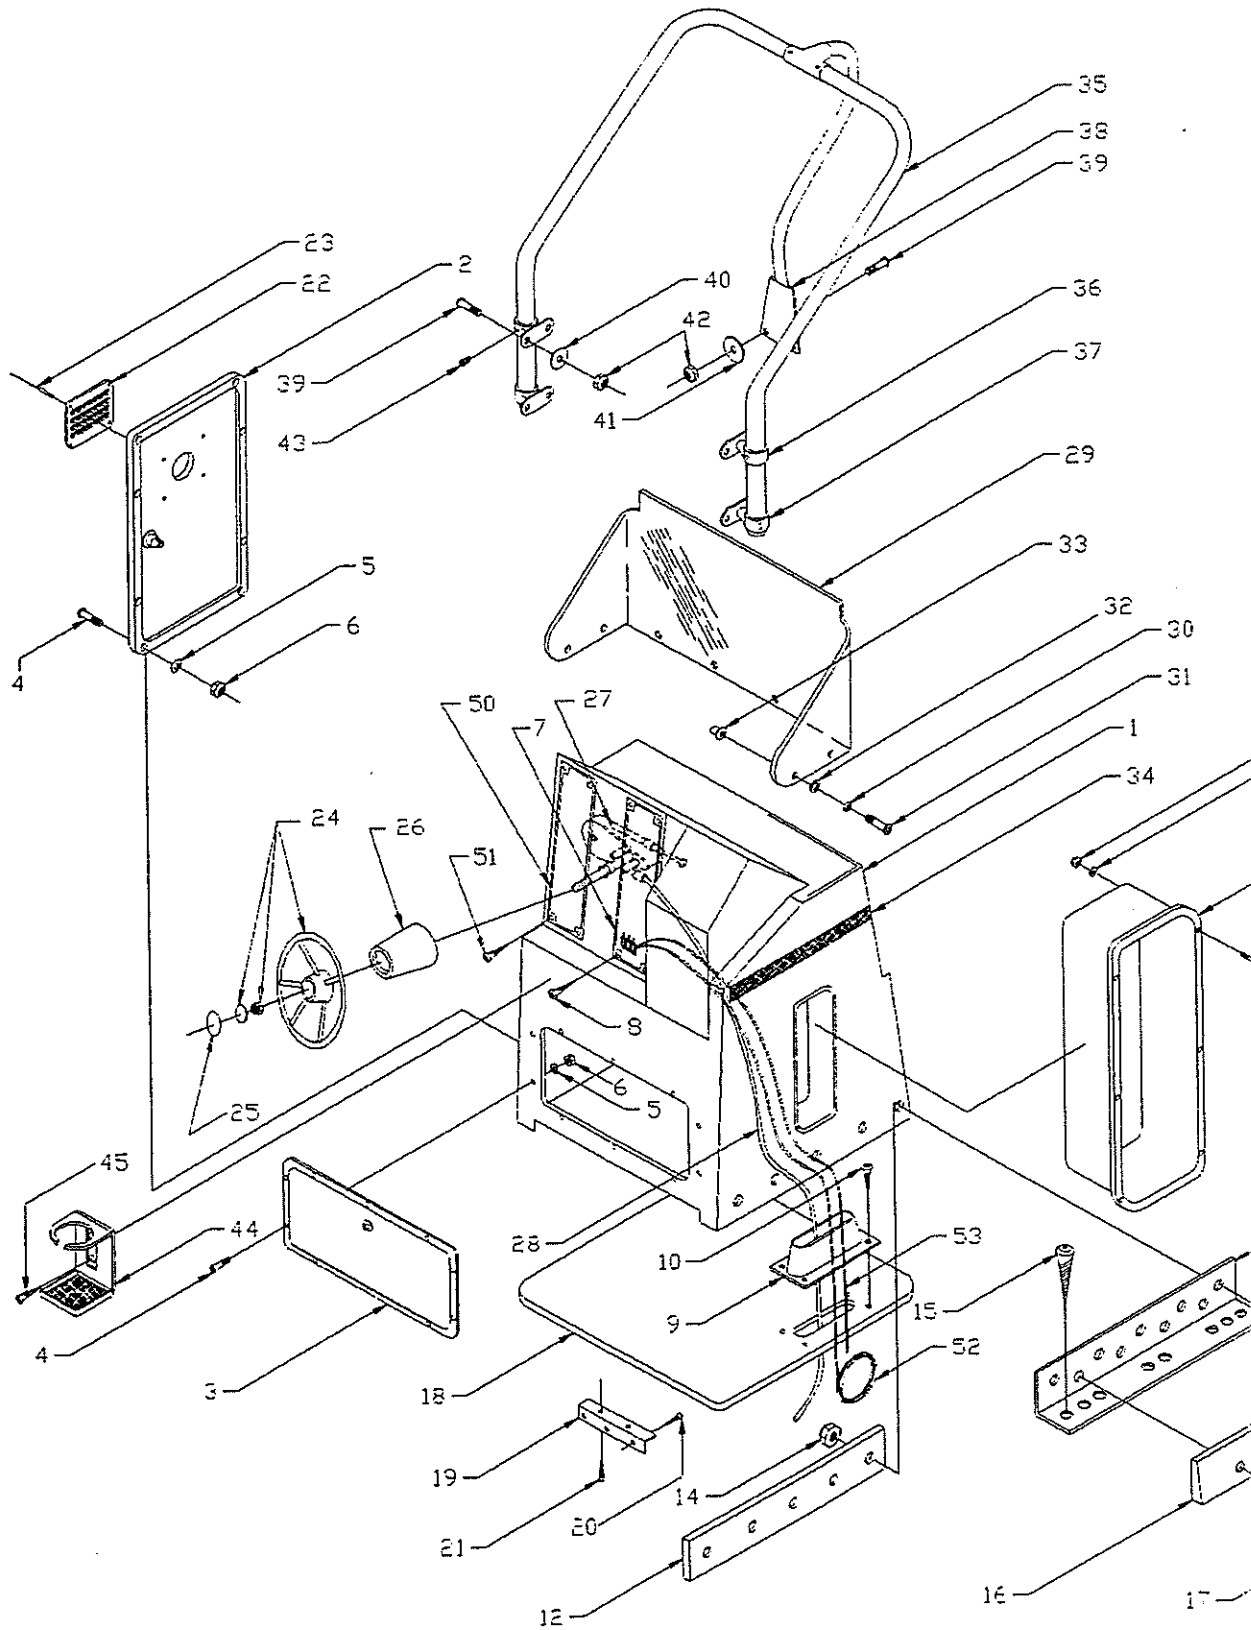

Det	P/N	Qty	Desc
1	22-H563-50	1	Console, WHT
	22-H563-51	1	Console, Tan
2	12-G001-00	1	Door, 12"x16" W/Lock, BLK/ BLK
	62-2728-00	1	Door, Louvre, Vert, In Frame
	82-1452-00	6	SCR, FHMS 6-32x1-1/4 SS/CP
	82-0615-00	6	WSHR, FL #6 (316 SS)
	82-1453-00	6	Nut, Lock 6-32 SS/CP
	12-7805-00	1	Lock, 7/8 SS, #8491 J
	62-2728-50	1	Gutter, Door, Bin Vert
	82-H820-00	2	SCR, FHSMS #6x1 SS/CP
3	12-G001-01	1	Door, 27"x11-1/2" W/Lock, BLK
	62-2729-00	1	Door, Louvre, Horiz, In Frame
	82-1452-00	8	SCR, FHMS 6-32x1-1/4 SS/CP
	82-0615-00	8	WSHR, FL #6 (316 SS)
	82-1453-00	8	Nut, Lock 6-32 SS/CP
	12-7805-00	1	Lock, 7/8 SS, #8491 J
	62-2729-50	1	Gutter, Door, Horiz, Teak
	82-H820-00	3	SCR, PHSMS #6x1 SS/CP
4	82-1585-00	18	SCR, THMS 8-32x3/4 SS/CP
5	82-0625-00	18	WSHR, FL #8 (316 SS)
6	82-1584-00	18	Nut, Lock 8-32 SS/CP
7	36-G660-00	1	Panel, Pre-Rig
8	82-G394-00	4	SCR, THSMS #6x1/2 SS/CP
9	12-8601-00	1	Collar, Tunnel, BLK
10	82-0098-00	4	SCR, THSMS #8x5/8 SS/CP
11	12-5519-00	2	Angle, Console Mt. (Std.) Alum
12	12-5520-00	2	Plate, Backup, Std Console, Alum
13	82-0611-00	10	SCR, FHMS 1/4-20x1-1/2 SS/CP
14	82-1509-00	10	Nut, Lock 1/4-20 SS/CP
15	82-1093-00	16	SCR, FHSMS #14X1-1/2 SS/CP
16	12-B757-00	2	Trim, Console, Tan
	12-B757-02	2	Trim, Console, BLK
17	82-9427-00	8	SCR, DHSMS #10x1-1/2 SS/CP
18	62-J181-00	1	Shelf, Console, WHT
19	12-3725-00	4	BRKT, Console Shelf Support, Alum
20	82-0098-00	12	SCR, THSMS #8x5/8 SS/CP
21	82-0735-00	8	SCR, THSMS #8x1/2 SS/CP
22	12-H007-00	1	Vent, LVR, 3-1/2x3-1/2 BLK Plastic
23	82-H645-00	4	RVT, Pop 1/8x1/2 ALL SS
24	12-0838-00	1	Wheel, Steering, 16" DIA SS
25	12-H437-00	1	Emblem, BW Steering Wheel Cap
26	12-3489-00	1	Bezel, 90*MNT, BLK TELEFLEX
27	12-G159-00	1	Helm Unit, NFB #SH4910, TELEFLEX
28	12-G606-07	1	Cable, STRG, 18' NFB TELEFLEX
29	12-2660-00	1	Windshield, Console
30	82-0028-00	7	WSHR, FNSH #10 SS
31	82-0176-00	7	SCR, FHMS 10-32x1-1/4 SS/CP
32	82-0852-00	7	WSHR, FL 1/4 (316 SS)
33	82-1385-00	7	Nut, Well #G1032
34	43-0337-00	5.5ft	Tape, STF, 1-1/2 Black
35	72-2664-50	1	Rail, Console
36	72-0827-03	2	Stanchion, Handrail Center
37	72-0827-04	2	Stanchion, Support, Closed End
38	72-0405-06	1	Base, Rail, Angled
39	82-1187-00	10	SCR, DHSMS 10-24x1-1/4 SS/CP
40	82-0912-00	8	WSHR, FEND 13/64x9/16 DD SS
41	82-0917-00	2	WSHR, FEND 13/64x1 DD SS
42	82-1143-00	10	Nut, Lock 10-24 SS/CP
43	82-0207-00	4	SCR, FHMS 10-24x1/2 SS/CP
44	12-E368-00	2	Holder, Drink, VERT; FLDG, BLK
45	82-0937-00	4	SCR, THSMS #10x3/4 SS/CP
46	12-E235-BK	1	Box, Fire Ext., Long, Black
47	82-1585-00	6	SCR, THMS 8-32x3/4 SS/CP
48	82-0625-00	6	WSHR, FL #8 (316 SS)
49	82-1584-00	6	Nut, Lock 8-32 SS/CP
50	36-E992-01	1	Panel, Blork, Console
51	82-G394-00	4	SCR, THSMS #6x1/2 SS/CP
52	36-E992-01	1	Harness Main
53	36-G658-00	1	Harness Battery

49

48

46

47

11

13