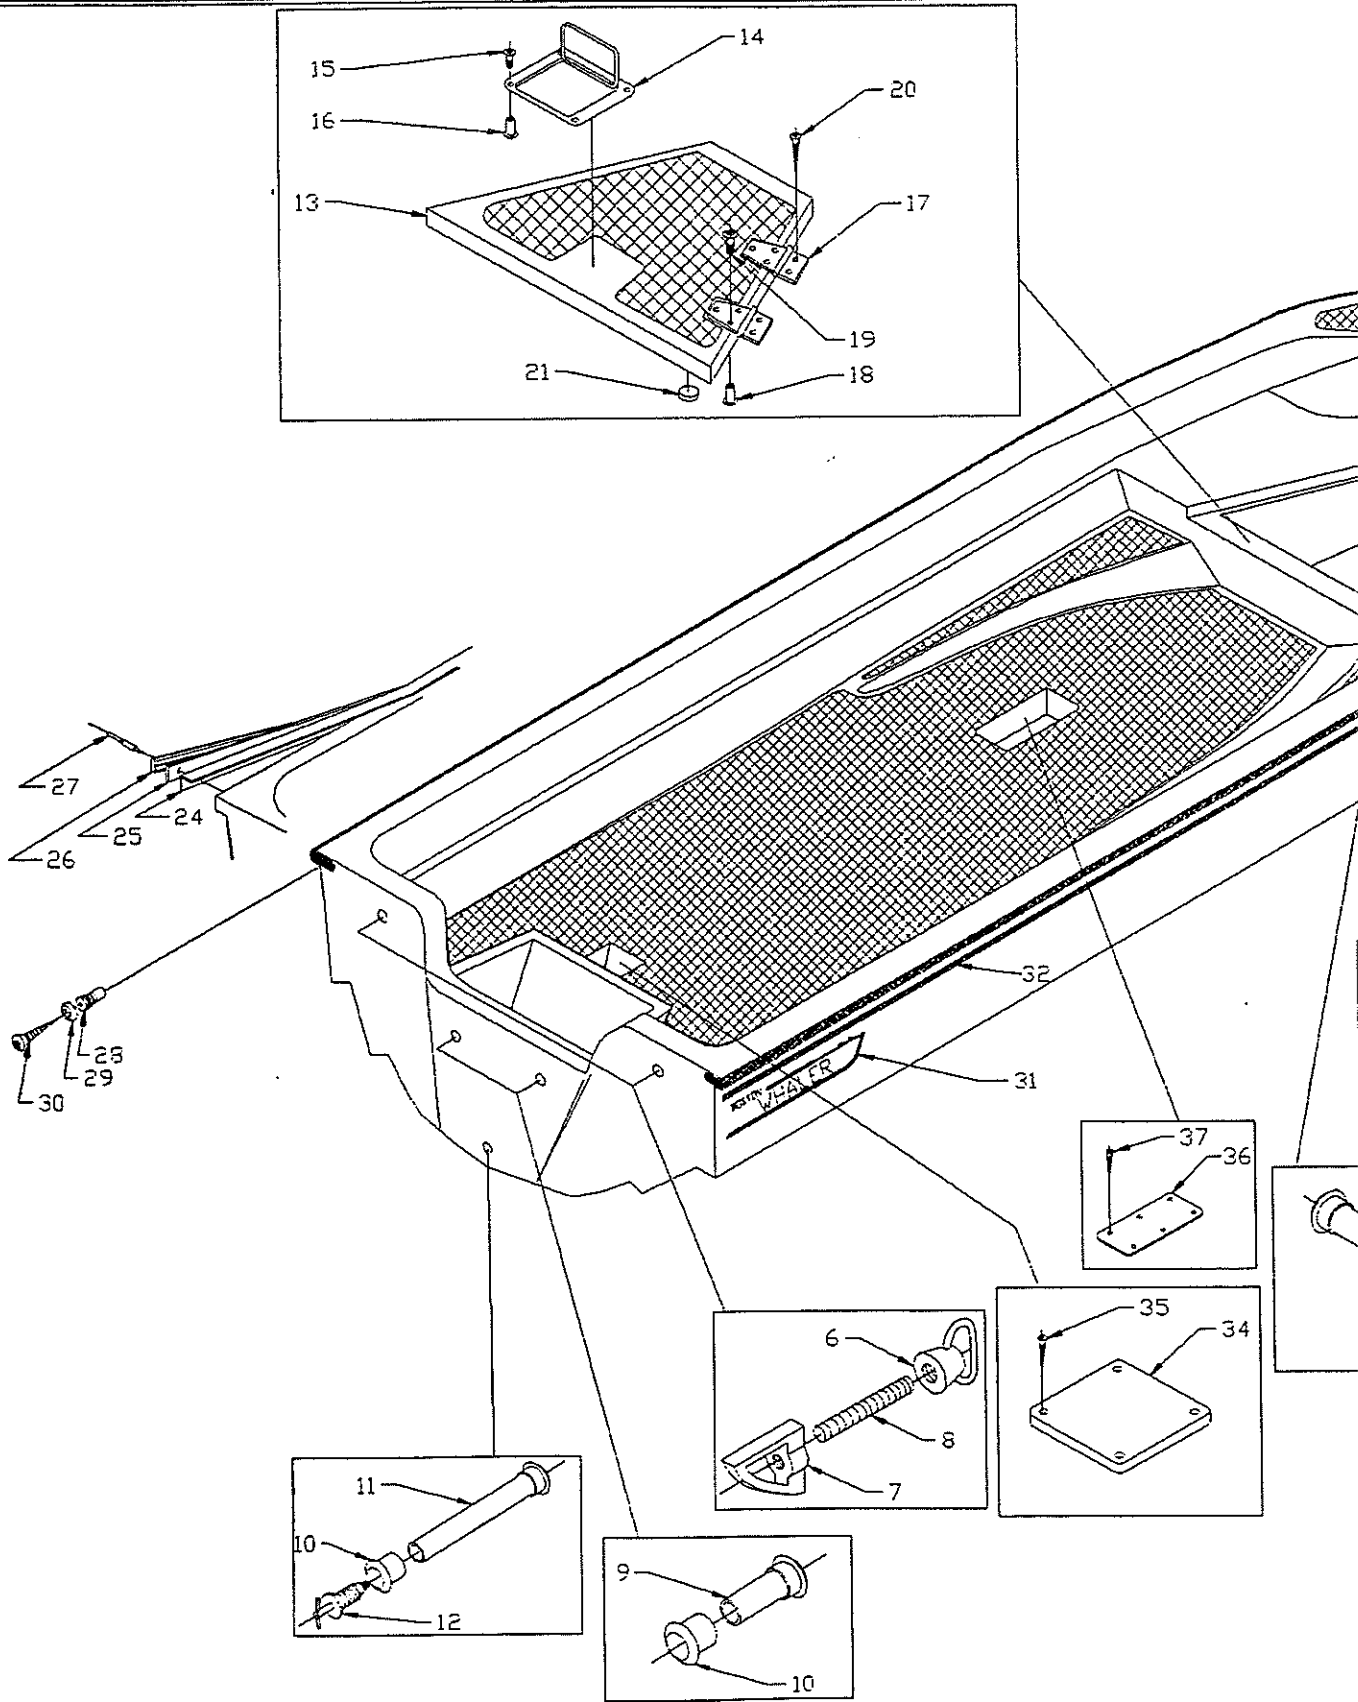

BOSTON
WHALER

17' BASE/BAREHULL

PART LIST: 17' BASE/BAREHULL

Det.	P/N	Qty	Desc.
1	12-0016-00	1	Stud,3/8x3-1/32
2	12-5574-00	2	Pin,Norman,CHRM
3	12-0178-00	1	Nut,1/2,Lifting Eye,CHRM
4	12-2550-00	1	Bow/Ski Eye,Head,CHRM
5	12-2550-03	1	Eye Shank,7-5/8 SS, 1/2-13
6	12-3206-00	2	Eye,Lifting,1/2,CHRM
7	12-2550-00	2	Bow,Ski Eye,Head,CHRM
8	12-2550-06	2	Eye Shank,3-5/16
9	12-E617-00	3	Thru-Hull,PVC
10	12-E617-01	4	Nut,Retaining
11	12-J020-00	1	Thru-Hull,PVC
12	12-0181-00	2	Plug,Drain,1 in Tube
13	22-7988-02	1	CVR,Locker,Bow,WHT
	22-7988-03	1	CVR,Locker,Bow,Tan
14	12-0861-00	1	Handle,Flush
15	82-A101-00	4	SCR,DHMS 10-24x1/2 SS/CP
16	82-A003-00	4	Nut,BBL #10-24x1/2
17	12-9603-00	PR	Hinge,Door,1-1/2x3
18	82-A003-00	6	Nut,BBL #10-24x1/2
19	82-0939-00	6	SCR,DHMS 10-24x3/4
20	82-0099-00	4	SCR,DHMS #10x1
21	12-H326-00	4	Bumpers
22	12-A097-00	1	CVR,Pour Hole,Tan
	12-A097-01	1	CVR,Pour Hole,WHT
23	82-0735-00	4	SCR,THSMS #8x1/2 SS/CP
24	12-0823-00	1	Vinyl,Flex,37'BLK
25	12-8033-00	1	Vinyl,Rigid,37'BLK
26	12-8032-00	1	Insert,Flex,37'BLK
27	82-1361-00	112	RVT,Pop 3/16x5/8
28	12-6562-00	2	Anchor,SCR,Plastic
29	82-0028-00	2	VSHR,FNSH #10
30	82-0099-00	2	SCR,DHMS #10x1
31	12-H702-00	1	Decal,BW Logo,18" Red
	12-H702-01	1	Decal,BW Logo,18" Dk. Blue
	12-H702-05	1	Decal,BW Logo,18" Dk. Green
32	43-J265-03	22FT	Tape,1",Fire Red w/Pin STP.
	43-J265-04	22FT	Tape,1",Dk. Blue w/Pin STP.
	43-J265-05	22FT	Tape,1",Dk. Green w/Pin STP.
33	12-H437-00	1	Emblem,EW STRG. Wheel Cap
34	12-G004-00	1	CVR,Aft-Sump,BLK
35	82-0099-00	4	SCR,DHMS, #10X1 SS/CP
36	41-0037-00	.5sqft	Kydex,ELK,1/8"
37	82-0098-00	6	SCR,THSMS #2X5/8 SS/CP

PART LIST: 17' STANDARD/SINGLE SEAT

Det.	P/N	Qty.	Desc
1	12-C770-TN	2	Riser, Seat, Tan
2	12-C769-TN	1	Seat, Thwart, Tan
3	82-7231-00	8	SCR, DHSMS #10x2-1/2 SS/CP
4	12-J358-00	1	Support, Seat
5	72-0107-00	2	Base, Rail
6	82-0176-00	4	SCR, FHMS 10-32x1-1/4 SS/CP
7	82-0164-00	4	WSHR, FL #10 (316 SS)
8	82-1377-00	4	Nut, Lock 10-32 SS