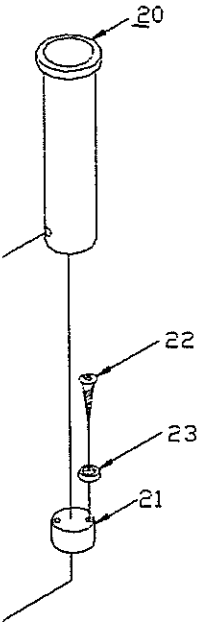

Det.	F/N	Qty	Desc.
1	50-J183-00	1	Cushion/Base,R.Seat,WHT/Grey
	12-1439-50	1	Cushion/Base,R.Seat,Tan
2	12-0991-00	2	Frame,Pivot,Rev.Pilot Seat,SS
3	12-1034-00	1	Leg,Port,Rev.Seat,Tan
	12-1034-01	1	Leg,Port,Rev.Seat,Black
4	12-1035-00	1	Leg,STBD,Rev.Seat,Tan
	12-1035-01	1	Leg,STBD,Rev.Seat,Black
5	82-0352-00	8	WSHR,FL 1/4" (316SS)
6	82-H133-00	8	SCR,PHMS 1/4-20x2 SS/CP
7	82-1093-00	8	SCR,FHSMS #14x1-1/2 SS/CP
8	12-B770-00	2	Block,Pivot,Rev.Seat,Tan Plastic
	12-B770-01	2	Block,Pivot,Rev.Seat,WHT Plastic
	62-1053-50	2	Block,Pivot,Rev.Seat,Teak
9	82-0198-02	8	SCR,DHMS 10-24x1-3/4 SS
10	82-0028-00	8	WSHR,FNSH #10 SS
11	82-0164-00	8	WSHR,FL #10 (316SS)
12	82-1143-00	8	Nut,Lock 10-24 SS/CP
13	12-B772-00	1	Base,Stor.Compt.,Rev.Seat,Tan
	12-B772-01	1	Base,Stor.Compt.,Rev.Seat,WHT
14	82-5348-00	14	SCR,FHSMS #4x1 SS/CP
15	43-G874-00	4.5ft	Trim-Lok,Black,3/16 #100-B-3x31
16	12-0204-00	2	Handle,6"LOAx1-5/16"High
17	82-2029-00	8	SCR,FHMS 1/4x1 SS/CP
18	82-1509-00	8	Nut,Lock 1/4-20 SS/CP HVY.PAT
19	82-0352-00	8	WSHR,FL 1/4" (316SS)
20	12-B730-00	2	Rod-Holder,Rev.Seat,WHT 11-3/4"
21	62-B826-50	2	Plug,Rod-Holder,R.Seat(Purch)
22	82-0685-00	4	SCR,FHSMS #10x1-1/4 SS
23	82-0028-00	4	WSHR,FNSH #10 SS
24	82-5506-00	2	SCR,PHSMS #8x3/4 SS/CP
25	12-E061-50	1	Block,Friction,R.Seat,Black
26	50-J183-01	1	Cushion,R.Seat Back,WHT/Grey (N/A For Teak)
	12-B773-50	1	Cushion,R.Seat Back,Tan (N/A For Teak)
27	82-E818-00	3	WSHR,FEND 1/4x1-1/4 (316SS)
28	82-H614-00	3	SCR,PHMS 1/4-20x1 SS/CP
29	22-B768-51	1	Seat Back,R.Seat,Tan
	22-B768-50	1	Seat Back,R.Seat,WHT
	62-0992-50	1	Seat Back,R.Seat,Teak
30	12-0088-00	2	Mat,Fuel Tank,Brown
	12-8499-00	2	Mat,Fuel Tank,Grey
	15-0608-00	2	Shock Cord Assembly,Gas Tank Rest.
31	82-0742-00	8	SCR,THSMS #10x1 SS/CP
32	82-0917-00	8	WSHR,FEND 13/64IDx1"OD SS
33	12-0003-01	1	Strap,Eye,Flat,SS
34	82-0098-00	2	SCR,THSMS #8x5/8 SS/CP
35	12-9556-00	1	Hawse Pipe,Tan
	12-9556-01	1	Hawse Pipe,Black
36	82-0098-00	4	SCR,THSMS #8x5/8 SS/CP

-1

-4