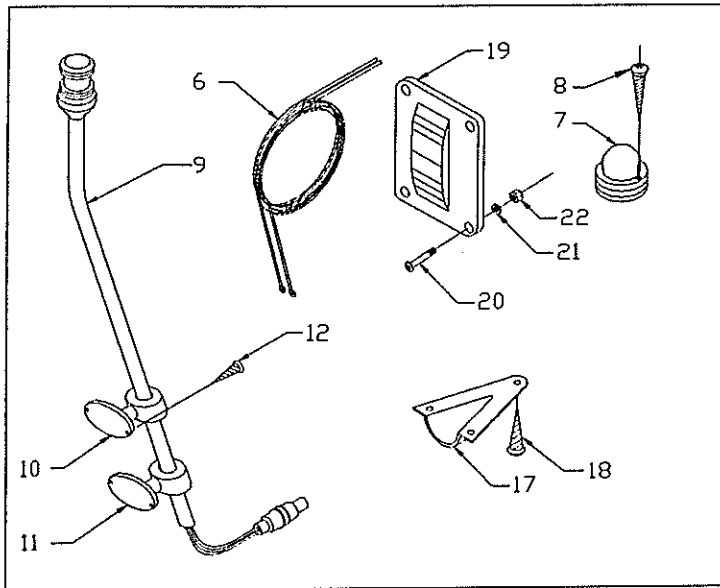

PART LIST: 17' STANDARD/OPTIONS:NAV LIGHTS,BAT BOX,SIDE RAILS

Det.	P/N	Qty.	Desc	Det.	P/N	Qty.	Desc
1	12-8002-00	1	Battery Box,Black,85AMP	12	82-0099-00	4	SCR,DHSMS #10x1 SS/CP
2	12-H816-00	1	Buckle,Side-Release,Nexus	13	72-A011-00	1	Rail,Side,Port
3	43-0162-00	4FT	Strap,Nylon Web,1'	14	82-0099-00	12	SCR,DHSMS #10x1 SS/CP
4	12-3541-00	2	Deck Bracket	15	72-A012-00	1	Rail,Side,STBD
5	82-0099-00	4	SCR,DHSMS #10x1 SS/CP	16	72-J292-01	1	Rail,Side,Welded,STBD
6	36-H600-00	1	Harness,Nav. Light,Classics	17	82-0099-00	12	SCR,DHSMS #10x1 SS/CP
7	12-0084-00	1	Light,Bow,Perko,#5999	18	12-1608-00	1	Clamshell Vent
8	82-H820-00	2	SCR,PHSMS #6x1 Phil	19	82-G394-00	3	SCR,THSMS #6X1/2 SS/CP
9	12-1599-03	1	Light,Stern,36"x3/4"OD SS	20	36-H601-00	1	Panel,SW,Nav. Light
10	12-0079-04	1	Base,Stern Light,Upper	21	82-9606-00	4	SCR,FHMS 6-32x1 SS/CP
11	12-0079-05	1	Base,Stern Light,Lower	22	82-0615-00	4	WSHR,FL #6 (316SS)
					82-1453-00	4	Nut,Lock 6-32 SS/CP