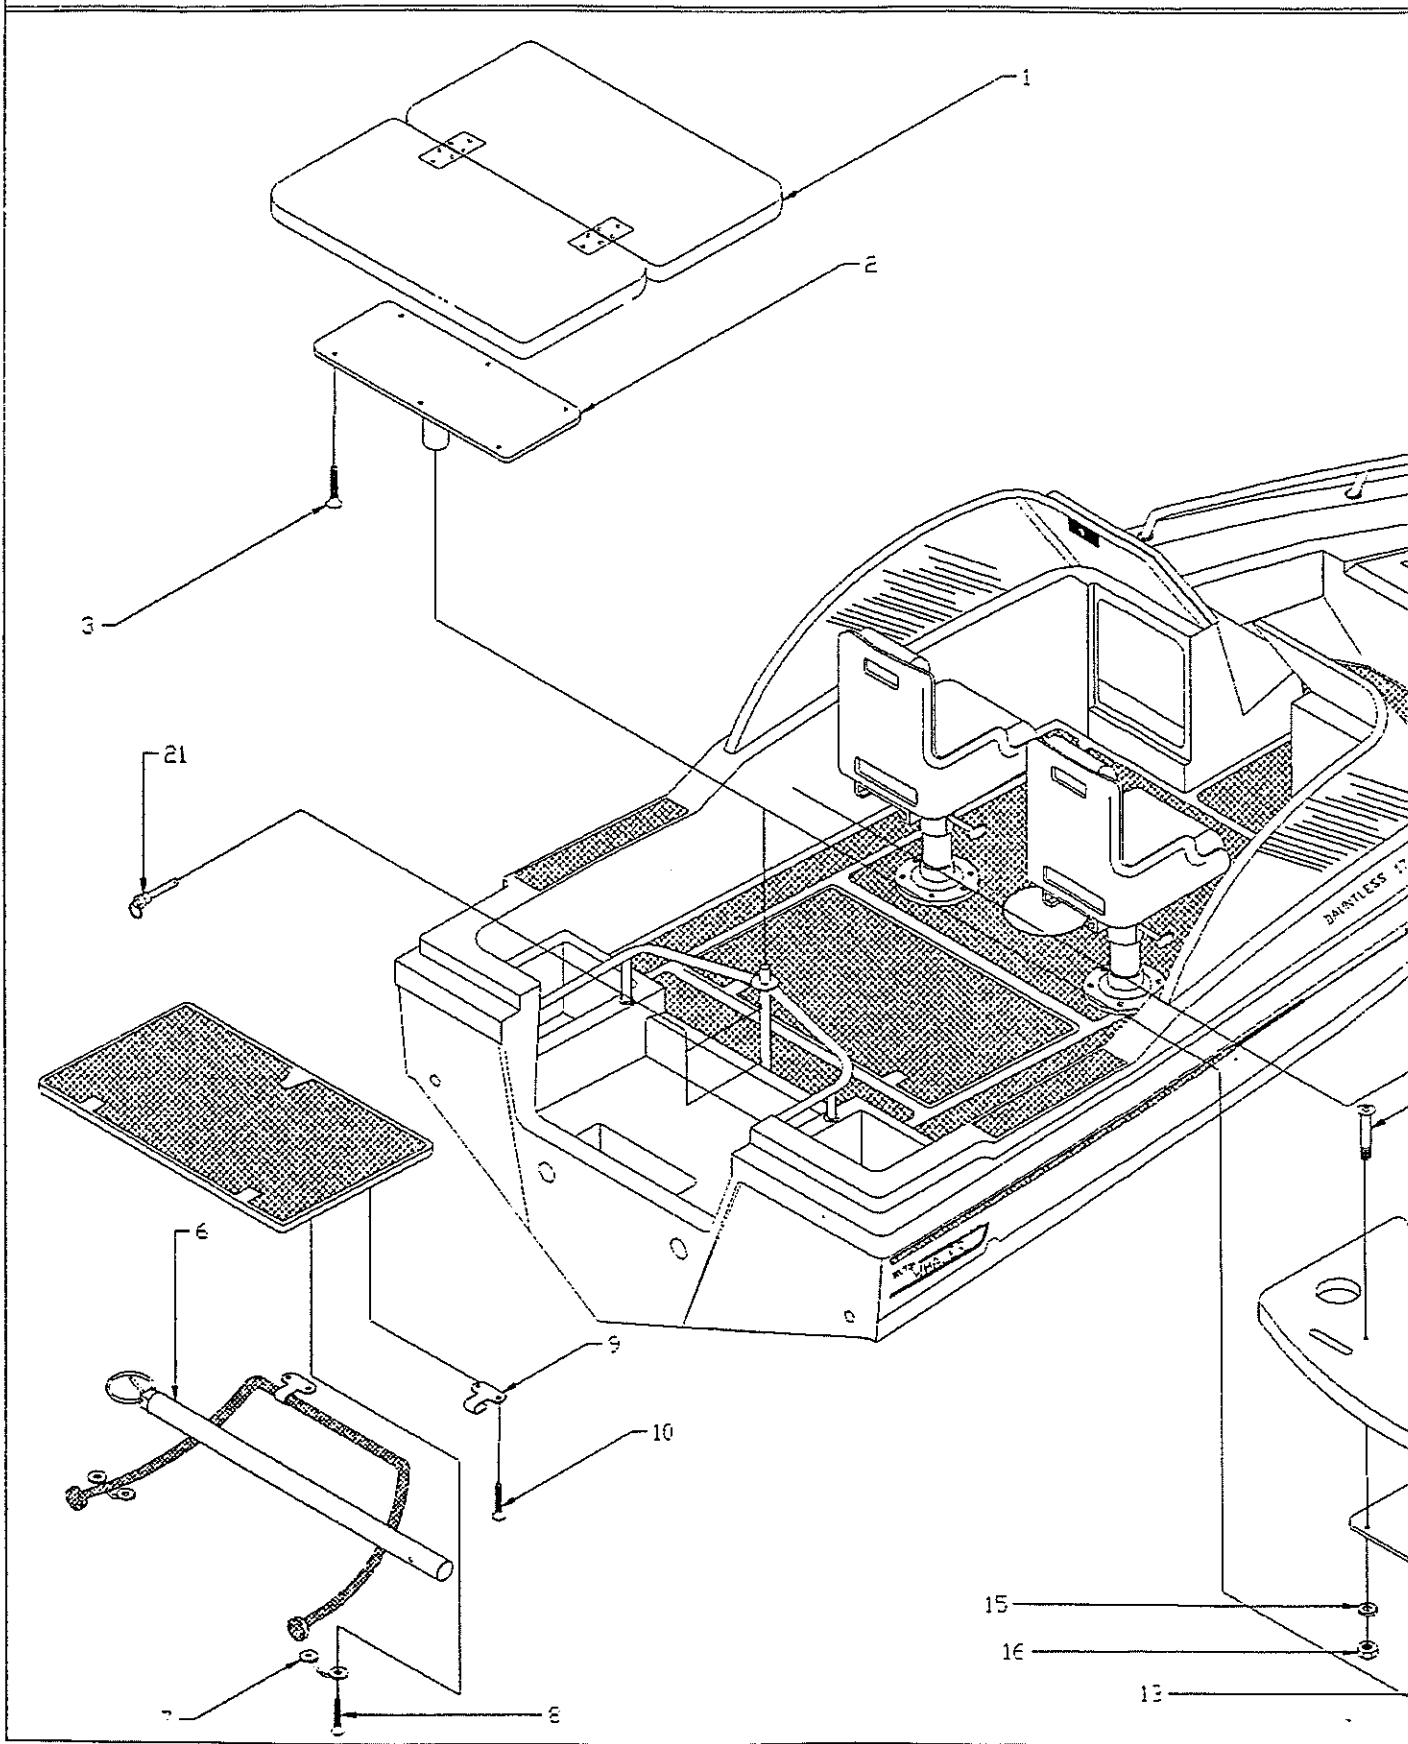

PARTS LIST: 17' DAUNTLESS CON

Det	P/N	Qty	Desc
1	22-H661-00	1	Console,Helm
2	82-0183-00	12	SCR,FHSMS #3x3/4 SS/CP
3	82-G492-00	3	SCR,THSMS #10x2 SS/CP
4	12-H775-00	1	Close Out,Control
	12-H775-01	1	Close Out,Control,Morse
	12-H775-02	1	Close Out,Control,Merc.
	12-H775-03	1	Close Out,Control,Yam
	12-H775-04	1	Close Out,Control,DMC
5	82-0742-00	8	SCR,THSMS #10x1 SS/CP
6	12-G314-00	1	Plate,ACS,5",B/W Logo,w/HT
7	82-0098-00	6	SCR,THSMS #8x5/8 SS/CP
8	43-H817-00	6.5'	Trim,5/8,Slate Grey
9	43-H507-00	6'	Trim,U-Mold F810 Lt. Grey
10	12-H795-00	2	Cleat,Console
11	82-G492-00	6	SCR,THSMS #10x2 SS/CP
12	82-G394-00	3	SCR,THSMS #6x1/2 SS/CP
13	36-H710-00	1	Panel,Blank W/Switches
	12-H910-00	1	Panel,Pre-Rig,Merc.
	12-H911-00	1	Panel,Pre-Rig,Yam.
	36-J216-00	1	Panel,Pre-Rig,DMC
14	82-0098-00	7	SCR,THSMS #8x5/8 SS/CP
15	12-G925-00	1	Helm,Tilt
16	12-G606-14	1	Cable,STRG/13'
17	12-G925-01	1	Tilt Mech
18	12-H807-00	1	Wheel,STRG,Grey
19	12-H807-01	1	Wheel,Hub CVR,Grey
20	12-H437-00	1	Emblem,BW,Strg.Wheel Cap
21	36-H713-00	1	Harness,Electrical

PARTS LIST: 17' DAUNTLESS

Det	F/N	Qty	Desc
1	12-H858-00	1	Table,Cockpit
2	12-H823-00	1	Mount,Table,M'Well
3	82-G937-00	6	SCR,THSMS #10x3/4 SS/CP
4	12-H877-00	2	Ski Rock,Triple,Grey STBD
5	82-5080-00	4	SCR,FHMS #14x2 SS/CP
6	12-H718-00	1	Ski Pylon
7	12-0658-00	2	Snap,Eye,Perko
8	82-0683-00	4	SCR,DHMS #6x1/2 SS/CP
9	12-1020-00	2	Fender Hook,SS
10	82-G394-00	4	SCR,THSMS #6x1/2 SS/CP
11	12-J046-00	1	Fishing Station,Rail Mount
12	12-H823-00	1	Mount,Table,M'Well
13	82-G937-00	2	SCR,THSMS #10x3/4 SS/CP
14	82-0611-00	4	SCR,FHMS 1/4-20x1-1/2 SS/CP
15	82-0352-00	4	WSHR,FL 1/4 (316 SS)
16	82-3185-00	4	Nut,Lock 1/4-20 SS/CP
17	12-J429-00	2	Rod-Hldr,W/BW Logo,FLMt.
18	82-0352-00	6	WSHR,FL 1/4 (316 SS)
19	82-J304-00	6	SCR,DHMS 1/4-20x1-1/2 SS/CP
20	82-1509-00	6	Nut,Lock 1/4-20 SS/CP
21	12-8739-00	1	Pin,Pull SR125