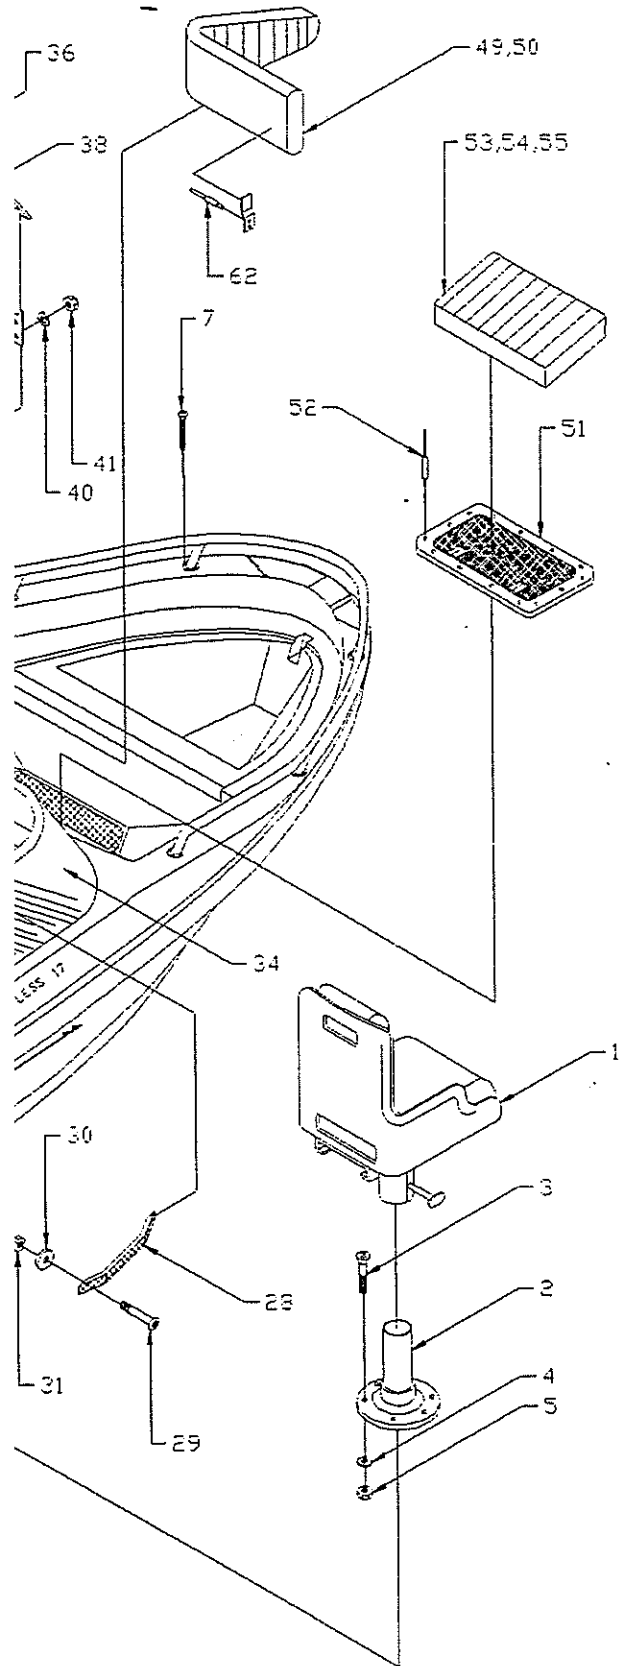

PARTS LIST: 17' DAUNTLESS

Det	P/N	Qty	Desc
1	12-G362-00	2	Seat,Helm,#48055-24 W/Cush
2	12-G362-02	2	Pedestal,9-1/2 W/O Spider
3	92-2971-00	12	SCR,FHMS 1/4-20x1-3/4 SS/CP
4	92-0352-00	12	WSHR,FL 1/4 (316 SS)
5	92-3185-00	12	Nut,Lock 1/4-20 SS/CP
6	72-H693-00	1	Rail,Bow
7	92-3126-00	18	SCR,PHSMS #10x1-1/2 SS/CP
8	12-B822-00	4	Cleat,6' SS,Hollow Base
9	92-5030-00	16	SCR,FHMS #14x2 SS/CP
10	12-H747-00	2	Base,Quarter Seat
11	12-H776-00	4	Hinge,Adj,Block,500 Series
12	92-A101-00	8	SCR,DHMS 10-24x1/2 SS/CP
13	92-4086-00	8	Nut,BEL,TH 10-24x3/8 C/PL ER
14	92-0742-00	8	SCR,THSMS #10x1 SS/CP
15	22-H782-50	1	Platform,Swim
16	12-G521-00	1	Ladder,Flgd,2-Step
17	92-9347-00	6	SCR,THSMS #14x1-1/2 SS/CP
18	92-H139-00	4	SCR,PHMS 1/4-20x3/4 SS/CP
19	92-E818-00	4	WSHR,FEND 1/4x1-1/4 (316 SS)
20	92-3185-00	4	Nut,Lock 1/4-20 SS/CP
21	92-E818-00	6	WSHR,FEND 1/4x1-1/4 (316 SS)
22	72-E886-00	1	Rail,Hand,11"x1" SS
23	92-0105-00	2	WSHR,FL 5/16x3/4 (316 SS)
24	92-2725-00	2	Nut,Lock 5/16-18 SS/CP
25	72-H694-00	1	Rail,M'Well/Pylon
26	92-3760-00	11	SCR,PHSMS #14x1-1/2 SS/CP
27	12-H904-00	1	Plug,Hole,1"Domed,Black
28	12-H309-00	2	Handle,Grab,Grey
29	92-H139-00	4	SCR,PHMS 1/4-20x3/4 SS/CP
30	92-E818-00	4	WSHR,FEND 1/4x1-1/4 (316 SS)
31	92-3185-00	4	Nut,Lock 1/4-20 SS/CP
32	12-H808-00	3	Handle,Grab,Grey
33	92-3760-00	6	SCR,PHSMS #14x1-1/2 SS/CP
34	12-H689-00	1	Windshield Kit
35	12-H689-02	1	Support/Hold,WSHLD,Port
36	92-2725-00	1	Nut,Lock 5/16-18 SS/CP
37	92-E753-00	1	WSHR,FL 3/8IDx10D SS
38	12-H689-03	1	Support/Hold,WSHLD,STBD
39	92-1585-00	2	SCR,THMS 8-32x3/4 SS/CP
40	92-0625-00	2	WSHR,FL #8 (316 SS)
41	92-1524-00	2	Nut,Lock 8-32 SS/CP
42	92-0098-00	4	SCR,THSMS #8x5/8 SS/CP
43	12-H689-06	1	Strap,Hold-Open,WSHLD
44	92-1625-00	2	Stud,Screw 3/8 Long SS
45	12-H687-00	1	Door,Console Access
46	92-0098-00	8	SCR,THSMS #8x5/8 SS/CP
47	12-H687-01	1	Fouch,Stor,Cons,Door
48	92-5394-00	4	SCR,THSMS #6x1/2 SS/CP
49	50-J194-03	1	Cush,FWD,ST,BK,Port,WHT/GREY
50	50-J194-05	1	Cush,FWD,ST,BK,STBD,WHT/GREY
51	12-E972-00	1	Hatch,Access,12x16 WHT
52	92-J206-00	14	RVT,POP 1/4x3/4 Grip Alum
53	50-J194-02	1	Cush,FWD,ST,Port,WHT/GREY
54	50-J194-04	1	Cush,FWD,Seat STBD,WHT/Grey
55	92-1625-00	2	Stud,Screw 3/8 Long SS
56	50-J194-06	1	QTR,Seat Port,WHT/Grey
57	50-J194-07	1	QTR,Seat STBD,WHT/Grey
58	92-1625-00	8	Stud,Screw 3/8 Long SS
59	50-J194-08	2	Cush,QTR,St,B/R,WHT,Grey
60	92-1625-00	2	Stud,Screw 3/8 Long SS
61	50-J194-09	1	Armrest,Helm,WHT/Grey
62	92-J206-00	20	RVT,POP 1/4x3/4 Grip Alum
63	12-E362-00	2	Holder,Drink,Vert;Flgd;Blk
64	92-0937-00	4	SCR,THSMS #10x3/4 SS/CP