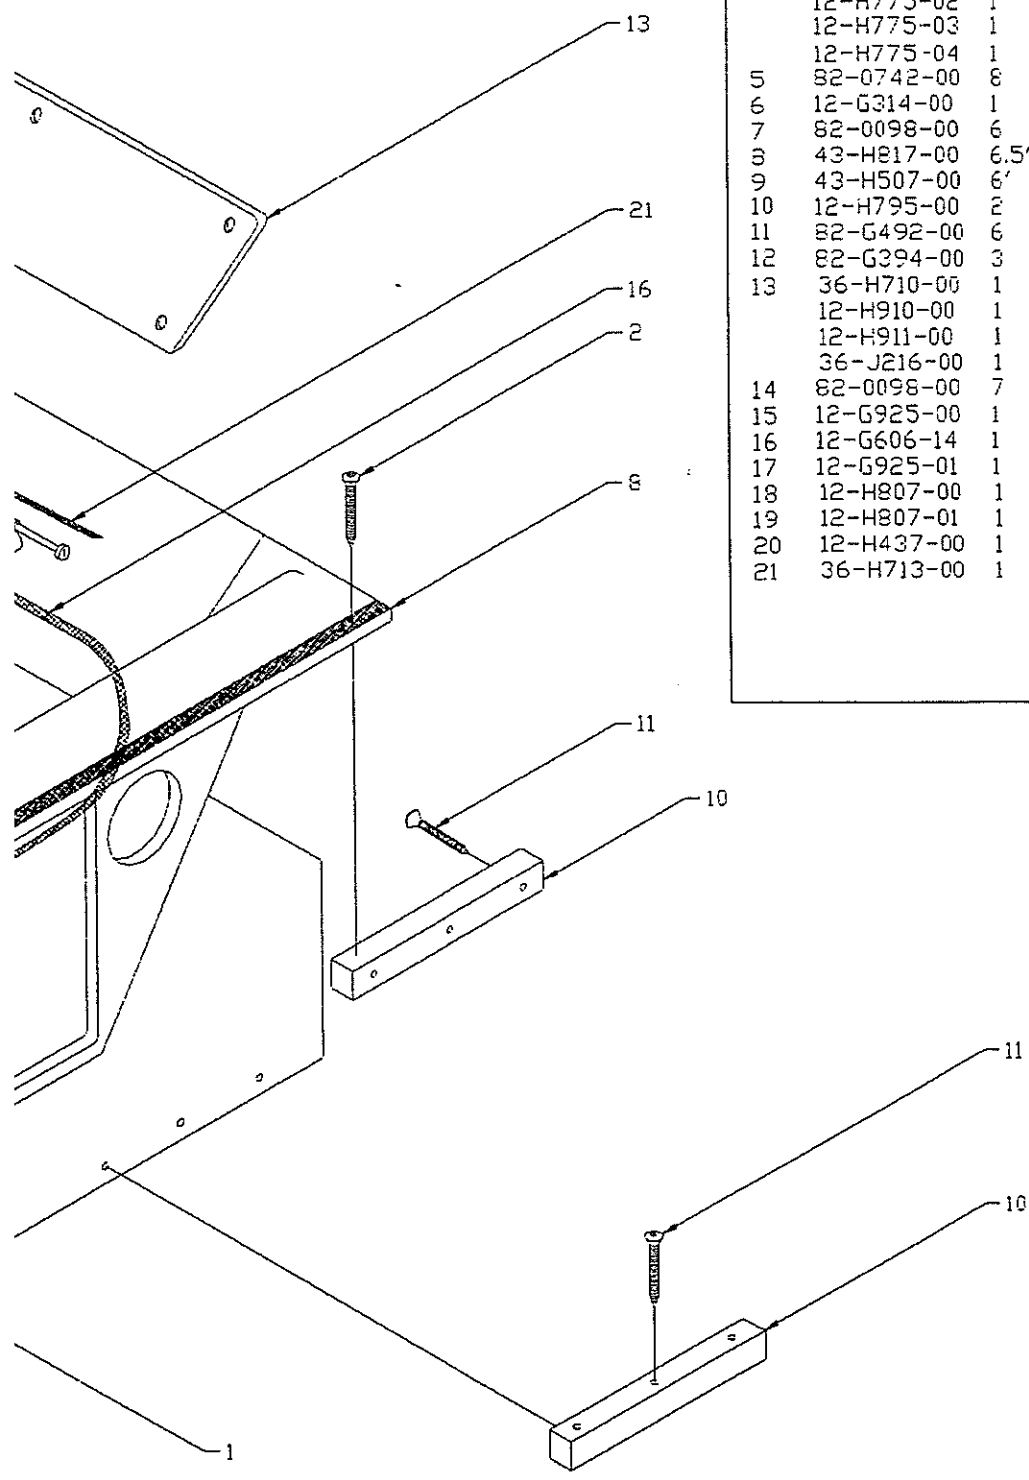

PARTS LIST: 17' DAUNTLESS CON

Det	P/N	Qty	Desc
1	22-H661-00	1	Console,Helm
2	82-0183-00	12	SCR,FHSMS #3x3/4 SS/CP
3	82-G492-00	3	SCR,THSMS #10x2 SS/CP
4	12-H775-00	1	Close Out,Control
	12-H775-01	1	Close Out,Control,Morse
	12-H775-02	1	Close Out,Control,Merc.
	12-H775-03	1	Close Out,Control,Yam
	12-H775-04	1	Close Out,Control,DMC
5	82-0742-00	8	SCR,THSMS #10x1 SS/CP
6	12-G314-00	1	Plate,ACS,5",B/W Logo,w/HT
7	82-0098-00	6	SCR,THSMS #8x5/8 SS/CP
8	43-H817-00	6.5'	Trim,5/8,Slate Grey
9	43-H507-00	6'	Trim,U-Mold F810 Lt. Grey
10	12-H795-00	2	Cleat,Console
11	82-G492-00	6	SCR,THSMS #10x2 SS/CP
12	82-G394-00	3	SCR,THSMS #6x1/2 SS/CP
13	36-H710-00	1	Panel,Blank W/Switches
	12-H910-00	1	Panel,Pre-Rig,Merc.
	12-H911-00	1	Panel,Pre-Rig,Yam.
	36-J216-00	1	Panel,Pre-Rig,DMC
14	82-0098-00	7	SCR,THSMS #8x5/8 SS/CP
15	12-G925-00	1	Helm,Tilt
16	12-G606-14	1	Cable,STRG/13'
17	12-G925-01	1	Tilt Mech
18	12-H807-00	1	Wheel,STRG,Grey
19	12-H807-01	1	Wheel,Hub CVR,Grey
20	12-H437-00	1	Emblem,BW,Strg.Wheel Cap
21	36-H713-00	1	Harness,Electrical