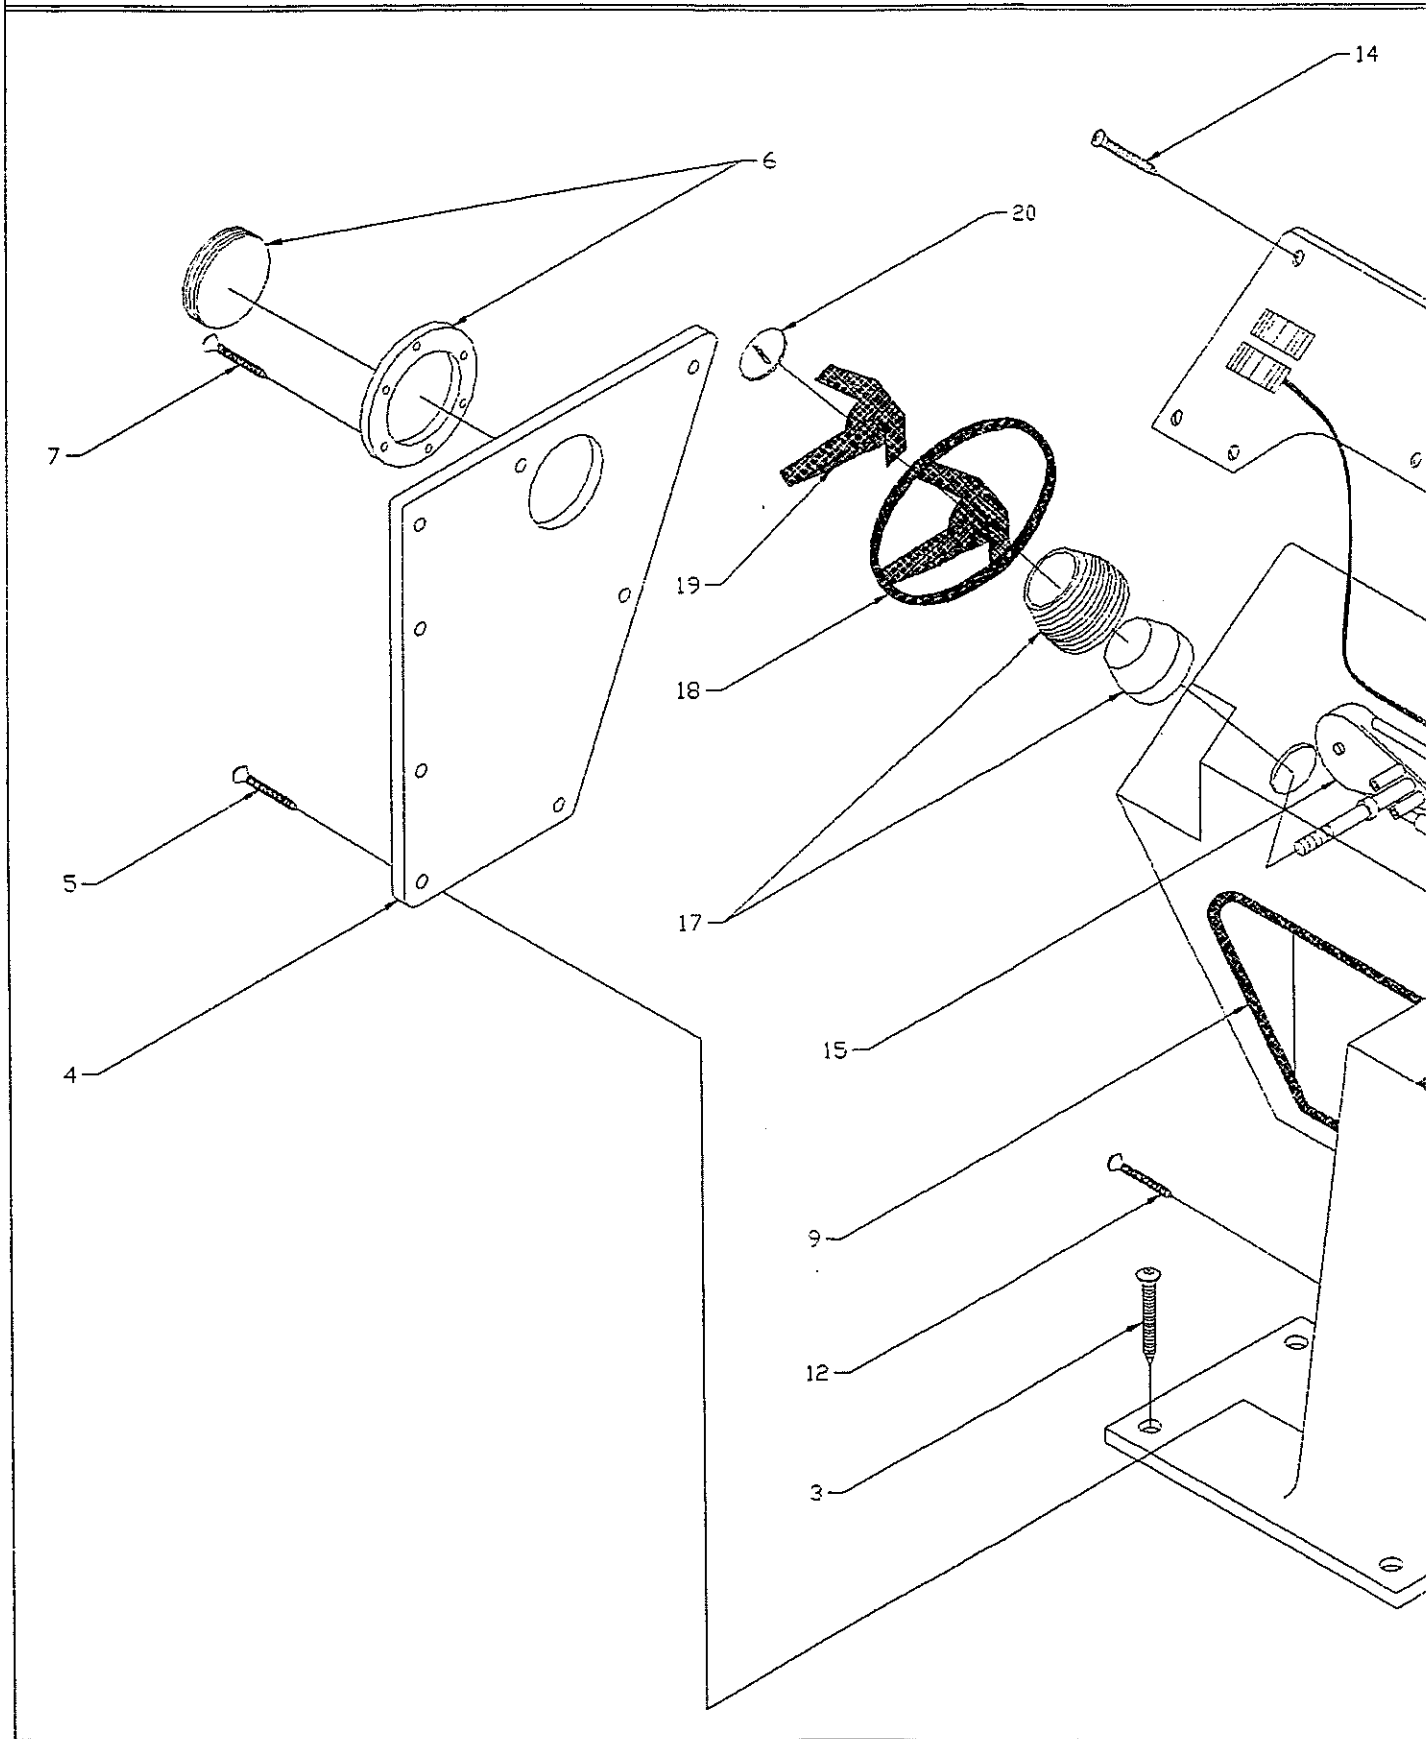

Det	P/N	Qty	Desc
1	12-G496-00	1	U-Bolt,1/2x6 SS
2	12-0178-00	1	Nut,1/2 Lifting Eye,CHRM
3	82-H131-00	1	Nut,Acorn 1/2-13,SS
4	12-G496-00	2	U-Bolt,1/2x6 SS
5	12-H806-00	2	Shim,U-Bolt
6	82-H131-00	4	Nut,Acorn 1/2-13,SS
7	12-H809-00	1	Grate,Sump,WHT
8	12-E617-00	4	Thru-Hull,PVC Press-Fit
9	12-E617-01	4	Nut,Retaining,Thru-Hull,PVC
10	12-J133-00	4	Scupper,Thru-Transom,Perko
11	12-1608-00	1	Clamshell,Vent,2x2
12	82-0683-00	3	SCR,DHSMS #6x1/2 SS/CP
13	12-6500-00	1	Plug,Transom Drain W/"O"Ring
14	82-0101-00	3	SCR,DHSMS #8x3/4 SS/CP
15	12-H684-00	1	Tank,Fuel,40 GAL
16	12-9630-00	4	Brkt,Aux.Fuel,1/4x2x2x6
17	12-J171-00	8	Pod,Fuel Tk,1/4x2x24 NED.
18	12-B092-00	4	Pod,Brkt,Aux.Fuel,2x6
19	82-9347-00	8	SCR,THSMS #14x1-1/2 SS/CP
20	12-J044-00	1	Fill/Vent,Gas,Angled,Blk
21	82-0939-00	4	SCR,DHMS 10-24x3/4 SS/CP
22	82-1143-00	4	Nut,Lock 10-24 SS/CP
23	82-0164-00	4	WSHR,FL #10 (316 SS)
24	12-C102-00	1	Pump,Bilge,Rule 500 GPH
25	82-0098-00	2	SCR,THSMS #8x5/8 SS/CP
26	12-7743-00	1	Thru-Hull,3/4 Plastic,WHT
27	12-G905-00	1	Boot,M'Well,Blk.Vinyl,4"
28	82-0098-00	4	SCR,THSMS #8x5/8 SS/CP
29	82-0098-00	6	SCR,THSMS #8x5/8 SS/CP
30	12-H315-00	1	Plate,ACC,8"Twist,Pantone Grey
31	22-H671-00	1	CVR,Fuel Tank
32	82-G492-00	19	SCR,THSMS #10x2 SS/CP
33	22-H709-00	1	CVR,Locker,Storage
34	12-9603-00	PR	Hinge,Door,1-1/2x3 SS
35	82-A003-00	6	Nut,BBL,TH 10-24x1/2
36	82-0939-00	6	SCR,DHMS 10-24x3/4 SS/CP
37	82-0099-00	4	SCR,DHSMS #10x1 SS/CP
38	12-G753-00	1	Handle,Hatch,SS
39	82-4180-00	2	SCR,DHSMS #6x5/8 SS/CP
40	12-H612-00	1	Spring,Gas,60#-20",#SL14-60-1
41	12-H599-01	1	Brkt,Offset,Gas Spr.12H59900
42	82-0098-00	2	SCR,THSMS #8x5/8 SS/CP
43	12-H599-02	1	Brkt,90*,SS,Gas Spr.12H59900
44	82-0735-00	2	SCR,THSMS #8x1/2 SS/CP
45	22-H037-00	1	CVR,AHR,Locker
46	12-J371-00	1	Bumper,3/4DIAx1/4THK,Blk
47	82-0098-00	1	SCR,THSMS #8x5/8 SS/CP
48	12-9603-00	PR	Hinge,Door,1-1/2x3 SS
49	82-E633-00	6	Nut,BBL,FH 10-24x3/8
50	82-A101-00	6	SCR,DHMS 10-24x1/2 SS/CP
51	82-0099-00	4	SCR,DHSMS #10x1 SS/CP
52	12-G281-00	1	Hasp,Swivel,Flush Mt.,SS
53	82-9421-00	2	SCR,DHSMS #6x1-1/4 SS/CP
54	82-G394-00	2	SCR,THSMS #6x1/2 SS/CP
55	12-H298-00	1	Rub-Rail,#92124-40'Charcoal
56	82-H781-00	130	SCR,FH-TEK #10x1.5 SS/Z.PL
57	82-G492-00	2	SCR,THSMS #10x2 SS/CP
58	12-H298-01	1	Insert,R-Rail,40',#F713
59	12-H780-00	1	End-Cap,R-Rail,Port
60	12-H780-01	1	End-Cap,R-Rail,STBD
61	12-H759-00	1	Trim,Transom
62	82-0098-00	6	SCR,THSMS #8x5/8 SS/CP
63	12-8002-00	1	Battery Box,Blk,85AMP
64	12-H816-00	1	Buckle,Side-Release
65	43-0162-00	4'	Strap,Nylon Web,1"
66	12-3541-00	2	Deck Bracket
67	82-0099-00	4	SCR,DHSMS #10x1 SS/CP
68	36-H467-00	1	Light,Bow,Bi-Color,Perko
69	82-J163-00	3	SCR,PHSMS #4x1 SS/CP
70	36-H476-00	1	Light,WHT,All-Rd,42"Perko
71	12-B328-00	PR	Clip,Pole Stor,Blk
72	82-0742-00	2	SCR,THSMS #6x1/2 SS/CP
73	82-9957-00	3	SCR,DHSMS #8x1 SS/CP
74	36-H476-01	1	Base,Stern Light
75	12-J413-00	1	Boot,Drainage,Stern Light
76	12-1170-00	1	Clamshell,Vent,1-5/8x1-1/2
77	82-G394-00	3	SCR,THSMS #6x1/2 SS/CP
78	12-H209-00	2	Decal,Dauntless,Dk.Grey
79	12-H703-00	1	Decal,Hrp,Port,Fire Red
	12-H703-06	1	Decal,Hrp,Port,Dk.Green
	12-H703-02	1	Decal,Hrp,Port,Dk.Blue
80	12-H703-01	1	Decal,Hrp,STRB,Fire Red
	12-H703-07	1	Decal,Hrp,STRB,Dk.Green
	12-H703-03	1	Decal,Hrp,STRB,Dk.Blue
81	12-H702-00	Set	Decal,BW Logo,18"Fire Red
	12-H702-05	Set	Decal,BW Logo,18"Dk.Green
	12-H702-01	Set	Decal,BW Logo,18"Dk.Blue
82	43-J265-03	24'	Tape,1",Fire Red W/Pin St
	43-J265-05	24'	Tape,1",Dk.Green W/Pin St
	43-J265-04	24'	Tape,1",Dk.Blue W/Pin St
83	12-H824-00	2	Decal,17,Fire Red
	12-H824-03	2	Decal,17,Dk.Green
	12-H824-02	2	Decal,17,Dk.Blue