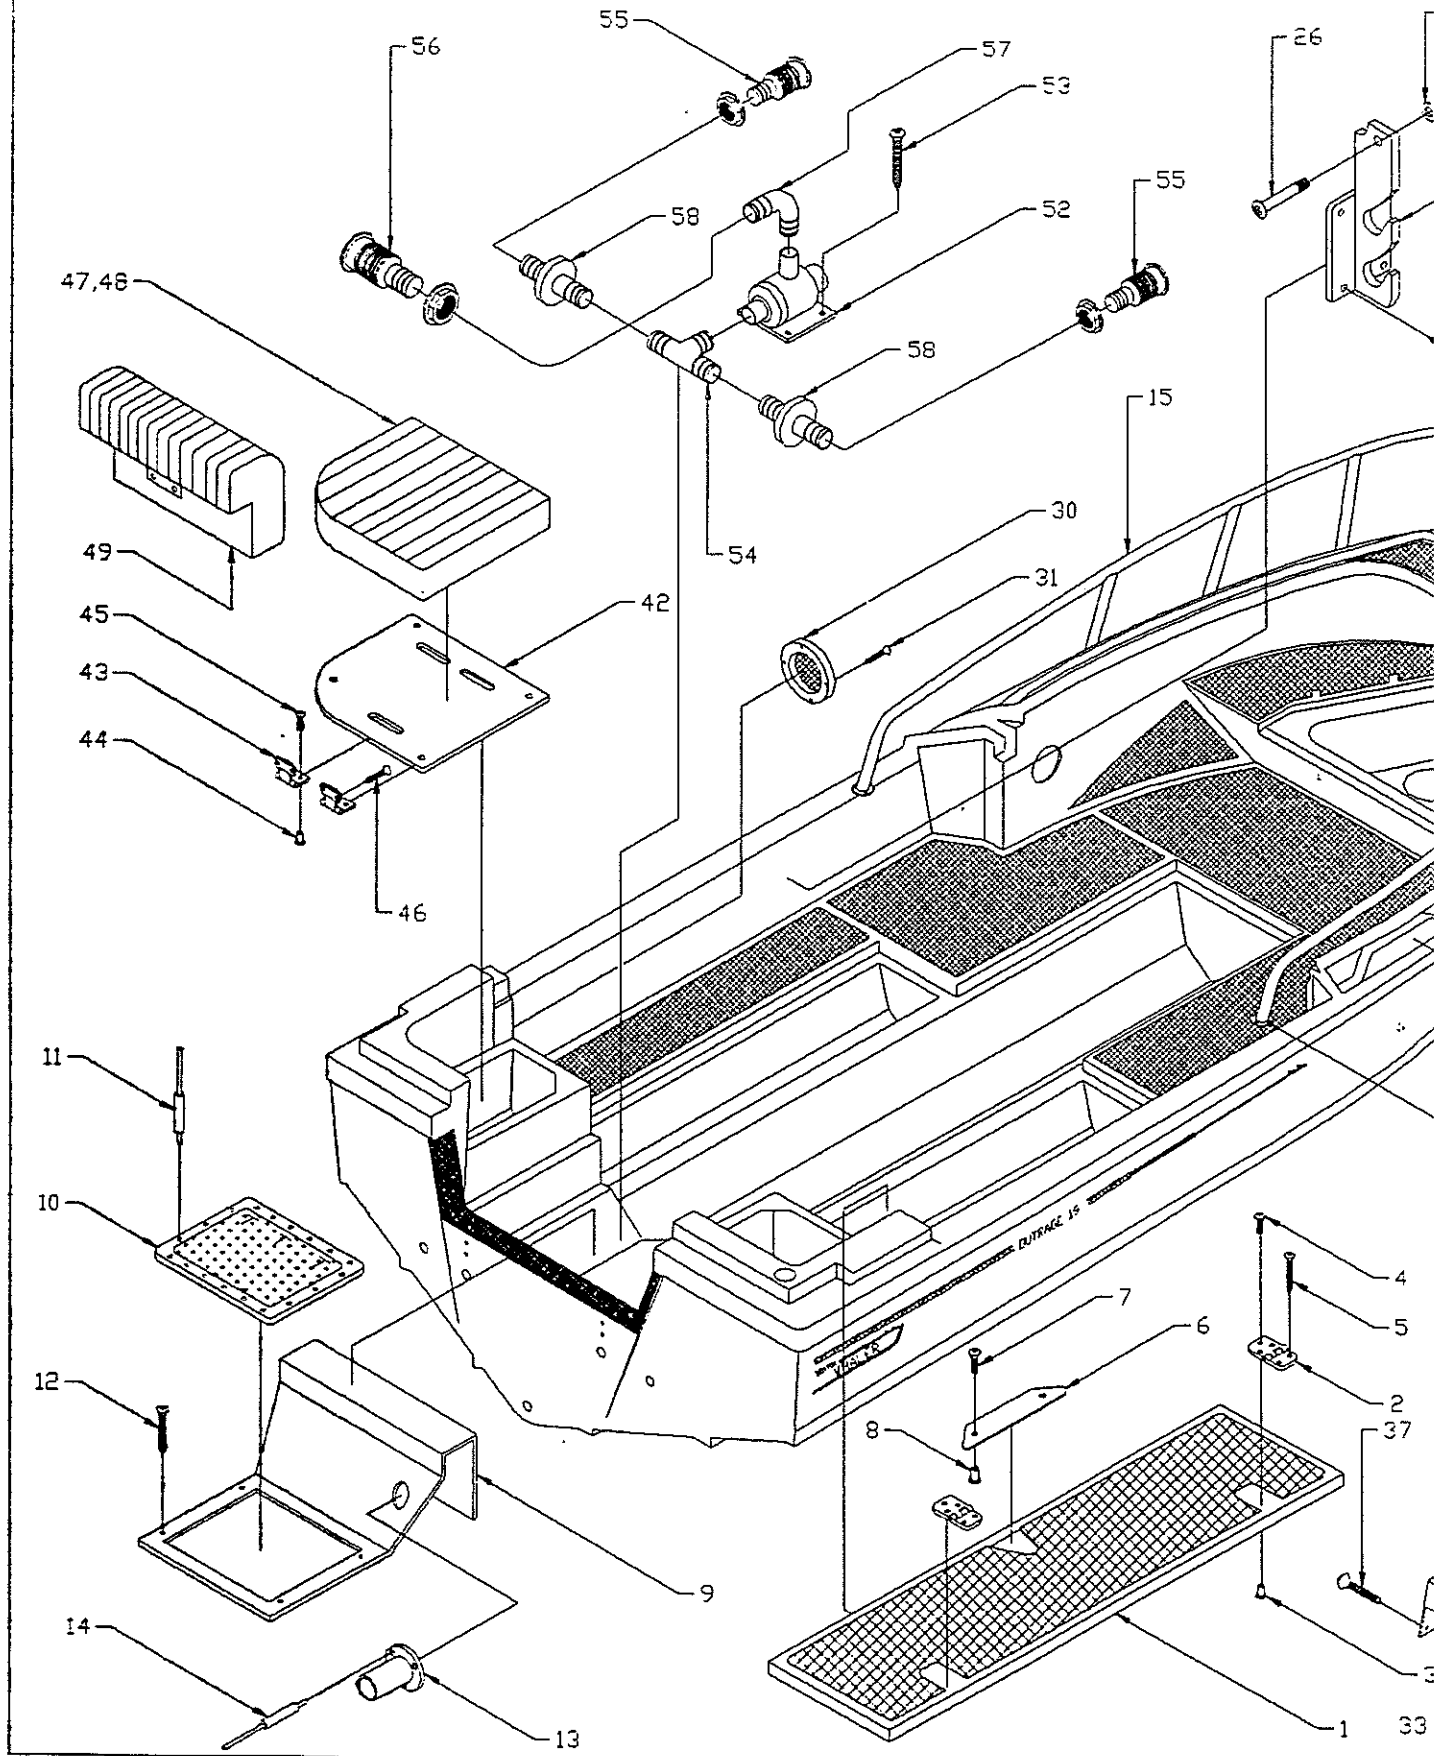

PARTS LIST: 19' OUTRAGE

Det	P/N	Qty	Desc	Det	P/N	Qty	Desc
1	12-G496-00	1	U-Bolt,1/2x6"SS	59	82-E633-00	6	Nut,BBL,FH 10-24x3/8
2	12-3206-00	1	Eye,Lifting,1/2"CP	60	82-0099-00	4	SCR,DHSMS #10x1 SS/CP
3	82-H131-00	1	Nut,Acorn 1/2-13,SS	61	12-G281-00	1	Hasp,Swivel,Flush MT.SS
4	12-H791-00	2	U-Bolt,1/2x4"THD,SS	62	82-0389-00	2	SCR,DHSMS #6x3/4 SS/CP
5	12-3206-00	2	Eye,Lifting,1/2"CP	63	82-0927-00	2	SCR,FHSMS #6x1/2 SS/CP
6	82-H131-00	2	Nut,Acorn 1/2-13,SS	64	12-G461-00	1	CVR,Pour Hole,6-1/2"Hoze
7	12-E617-00	8	Thru-Hull,PVC,Press-Fit	65	82-G394-00	4	SCR,THSMS #6x1/2 SS/CP
8	12-E617-01	8	Nut,Retaining,Thru-Hull,PVC	66	12-3640-00	1	Fill,Fuel,1-1/2"
9	12-0181-00	6	Plug,Drain,Fits 1"Drain Tube	67	82-0082-00	1	SCR,DHMS 10-24x1 SS/CP
10	12-E629-00	2	Drain,Flush,Impact,5/8WHT	68	82-0164-00	1	WSHR,FL #10 (316 SS)
11	12-H484-00	2	Plug,3/4"Cam-Action	69	82-1143-00	1	Nut,Lock 10-24 SS/CP
12	12-J133-00	2	Scupper,Thru-Trans,Perko	70	82-1049-00	2	SCR,DHSMS #10x3/4 SS/CP
13	12-1608-00	2	Clamshell,Vent,2x2,CP,BR	71	12-A099-00	1	Vent,Gas,Straight
14	82-0389-00	6	SCR,DHSMS #6x3/4 SS/CP	72	12-G314-01	3	Plate,ACC,5",BW Logo,Grey
15	12-G259-00	1	Drain,1"Impact W/Out Barb	73	82-1508-00	18	RVT,POP 3/16x3/8 Grip
16	12-G259-00	1	Drain,1"Impact W/Out Barb	74	12-J023-00	1	Rub-Rail,#92124-47"CHAR.
17	12-J255-00	1	Pump,Bilge,ATTWD,1250GPH	75	12-J024-00	1	Insert,R-Rail,47"CHAR
18	82-5506-00	2	SCR,PHSMS #8x3/4 SS/CP	76	82-H781-00	110	SCR,FH-TEK #10x1/5"SS/Z.I.L
19	36-J255-00	1	Switch,Float,ATTWD	77	12-H780-00	1	End-Cap,R-Rail,Port
20	82-9245-00	2	SCR,PHSMS #8x1-3/4 SS/CP	78	12-H780-01	1	End-Cap,R-Rail,STBD
21	12-1553-00	1	FTG,Thru-Hull,1-1/8"PLST	79	82-9427-00	2	SCR,DHSMS #10x1-1/2 SS/CP
22	12-G260-00	1	Holder,Drink W/Drain,Blk.	80	12-H031-00	1	Cap,R-Rail,Std.Duty
23	12-G905-00	1	Boot,M'Well,Blk.	81	82-9427-00	2	SCR,DHSMS #10x1-1/2 SS/CP
24	82-0098-00	4	SCR,THSMS #8x5/8 SS/CP	82	12-H990-00	1	Trim,Transom
25	12-J057-00	1	Fuel Tank,87GAL	83	82-0098-00	6	SCR,THSMS #8x5/8 SS/CP
26	12-J171-00	12	Pad,Fuel TK,1/4x2x24"NEO.	84	12-G884-01	1	Box,Fire EXT,Short,Grey
27	12-J171-01	8	Pad,BRKT,F.TK,1/8x1-1/2x4	85	82-0098-00	6	SCR,THSMS #8x5/8 SS/CP
28	82-9347-00	16	SCR,THSMS #14x1-1/2 SS/CP	86	36-H363-00	PR	Light,Nav.Horiz.MT
29	12-G885-00	1	Tunnel Collar,WHT	87	82-5348-00	6	SCR,FHSMS #4x1 SS/CP
30	82-0098-00	4	SCR,THSMS #8x5/8 SS/CP	88	36-H476-00	1	Light,WHT,ALL-Rd,42"Perko
31	22-H983-00	1	CVR,Fuel Tank	89	36-H476-01	1	Base,Stern Light
32	82-G492-00	27	SCR,THSMS #10x2 SS/CP	90	82-9957-00	3	SCR,THSMS #8x1 SS
33	12-H315-00	2	Plate,ACC,8"Twist,Grey	91	12-B328-00	PR	Clip,Pole Stor,Blk
34	82-1508-00	12	RVT,POP 3/16x3/8 Grip	92	82-G670-00	2	SCR,THSMS #10x1-1/2 SS/CP
35	12-H314-00	1	Plate,ACC,6"Twist,Grey	93	12-J413-00	1	Boot,Drainage,Stern Lght.
36	82-1508-00	6	RVT,POP 3/16x3/8 Grip	94	43-C118-00	1'	Hose,Vinyl
37	22-G426-00	1	CVR,AHR.Locker	95	12-1170-00	1	Clamshell,Vent,1-5/8x1-1/2
38	12-G954-00	1	Edge Gaurd,AHR.LKR	96	82-G394-00	3	SCR,THSMS #6x1/2 SS/CP
39	82-0735-00	2	SCR,THSMS #8x1/2 SS/CP	97	12-G887-00	1	Trim Ring,AHR.LKR,Grey
40	12-9603-00	PR	Hinge,Door,1-1/2x3 SS	98	82-1049-00	5	SCR,DHSMS #10x3/4 SS/CP
41	82-0099-00	4	SCR,DHSMS #10x1 SS/CP	99	12-G861-00	1	Decal,Outrage,Dk.Grey
42	82-G238-00	6	SCR,DHMS 10-24x5/8 SS/CP	100	12-G861-03	2	Decal,19,Fire Red
43	82-E633-00	6	Nut,BBL,FH 10-24x3/8		12-G861-06	2	Decal,19,Dk.Blue
44	12-G753-00	1	Handle,Hatch,SS		12-G861-11	2	Decal,19,Green
45	82-G238-00	2	SCR,DHMS 10-24x5/8 SS/CP	101	12-H750-00	SET	Decal,BW Logo,28"Fire Red
46	82-E633-00	2	Nut,BBL,FH 10-24x3/8		12-H750-01	SET	Decal,BW Logo,28"Dk.Blue
47	12-H659-00	1	Roller Catch,Nylon,Sur.MT.		12-H750-03	SET	Decal,BW Logo,28"Green
48	82-0927-00	4	SCR,FHSMS #6x1/2 SS/CP	102	43-J265-03	34'	Tape,1"W/Pin Stp. Fire Red
49	12-H822-00	1	Spring,Gas,30#-20"		43-J265-04	34'	Tape,1"W/Pin Stp. Dk.Blue
50	12-H599-01	1	BRKT,Offset,Gas SPR.		43-J265-05	34'	Tape,1"W/Pin Stp. Green
51	82-0098-00	2	SCR,THSMS #8x5/8 SS/CP	103	12-H703-00	1	Decal,Harpoon,Port,Fire Red
52	12-H599-02	1	BRKT,90",SS,Gas SPR		12-H703-03	1	Decal,Harpoon,Port,Dk.Blue
53	82-0735-00	2	SCR,THSMS #8x1/2 SS/CP		12-H703-07	1	Decal,Harpoon,Port,Green
54	22-G425-00	1	CVR,FWD.Storage	104	12-H703-01	1	Decal,Harpoon,STBD,Fire Red
55	12-J371-00	1	Bumper,3/4DIAx1/4THK,Blk.		12-H703-02	1	Decal,Harpoon,STBD,Dk.Blue
56	82-0098-00	1	SCR,THSMS #8x5/8 SS/CP		12-H703-06	1	Decal,Harpoon,STBD,Green
57	12-9603-00	PR	Hinge,Door,1-1/2x3 SS	CONSOLE DECALS.			
58	82-G238-00	6	SCR,DHMS 10-24x5/8 SS/CP		12-H311-00	2	Decal,Fish,Fire Red
					12-H311-02	2	Decal,Fish,Dk.Blue
					12-H311-03	2	Decal,Fish,Dk.Green
					12-H310-00	2	Decal,OUTRAGE,4",Dk.Grey