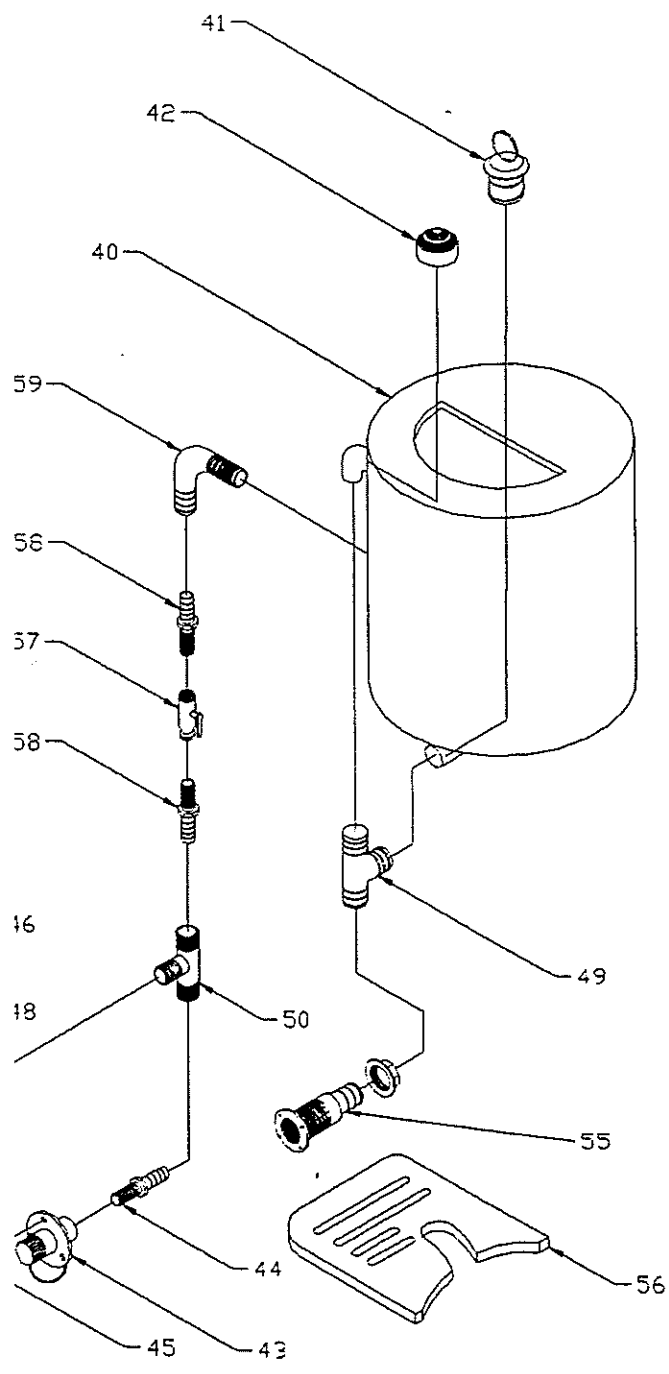

Det	P/N	Qty	Desc
1	22-H985-00	1	Lean.Post Bct.
2	82-9347-00	12	SCR,THSMS #14x1-1/2 SS/CP
3	82-E818-00	12	WSHR,FEND 1/4x1-1/4 (316 SS)
4	22-H985-01	1	Lean.Post Top
5	12-9603-00	PR	Hinge,Door,i-1/2x3 SS
6	82-3551-00	6	SCR,DHMS 10-24x7/8 SS/CP
7	82-3700-00	4	SCR,PHMS 10-24x7/8 SS/CP
8	82-0164-00	10	WSHR,FL #10 (316 SS)
9	82-1143-00	10	Nut,Lock 10-24 SS/CP
10	72-J006-00	1	Rail,Leaning Post
11	82-H614-00	9	SCR,PHMS 1/4-20x1 SS/CP
12	82-E818-00	9	WSHR,FEND 1/4x1-1/4 (316SS)
13	82-3185-00	9	Nut,Lock 1/4-20 SS/CP
14	50-J009-01	1	Cush,L.Post,W/Studs
15	82-3185-00	6	Nut,Lock 1/4-20 SS/CP
16	82-E818-00	6	WSHR,FEND 1/4x1-1/4 (316SS)
17	12-J010-00	1	Lid,L.Post,Port
18	12-J010-01	1	Lid,L.Post,STBD
19	12-9603-00	2PR	Hinge,Door,1-1/2x3 SS
20	82-A101-00	12	SCR,DHMS 10-24x1/2 SS/CP
21	82-E633-00	12	Nut,BBL,FH 10-24x3/8
22	82-3551-00	8	SCR,DHMS 10-24x7/8 SS/CP
23	82-0164-00	8	WSHR,FL #10 (316 SS)
24	82-1143-00	8	Nut,Lock 10-24 SS/CP
25	12-G898-01	1	Holder,Knife/Leader
26	82-0082-00	2	SCR,DHMS 10-24x1 SS/CP
27	82-0164-00	2	WSHR,FL #10 (316 SS)
28	82-1143-00	2	Nut,Lock 10-24 SS/CP
29	12-H050-00	2	Latch,Swell-Kam W/Plug
30	82-0641-00	2	BLT,Hex 1/4-20x1-3/4 SS/CP
31	43-0162-00	3'	Strap,Nylon Web,1'
32	82-3551-00	2	SCR,DHMS 10-24x7/8 SS/CP
33	82-0164-00	2	WSHR,FL #10 (316 SS)
34	82-0028-00	2	WSHR,FNSH #10 SS
35	82-1143-00	2	Nut,Lock 10-24 SS/CP
36	12-J362-00	1	Bungee Strap Assy,5"D/A
37	12-0658-00	1	Strap,Eye,CP,Perko
38	12-1020-00	1	Fender Hook,SS
39	82-0735-00	4	SCR,THSMS #8x1/2 SS/CP
40	12-J002-00	1	Tank,L'Well
41	12-J355-00	1	Plug,Drain,1-1/2"
42	12-J359-00	1	Filter,Overflow Drain
43	12-9187-00	1	Outlet,Water,W/Cap,M,FTG
44	12-6457-00	1	FTG,1/2"Pipe To 3/4"Hose,PLST
45	82-0225-00	3	SCR,DHMS #8x1/2 SS/CP
46	12-9583-00	1	Pump,Washdown
47	82-0742-00	4	SCR,THSMS #10x1 SS/CP
48	12-7884-00	2	ELB,1/2"FPTx3/4"Barb,PLST
49	12-E270-00	1	Tee,1-1/2"Barb,PLST
50	12-7721-00	1	Tee,3/4"Barb,PLST
51	12-7744-00	1	ELB,3/4FPTx3/4"Barb,PLST
52	12-6115-00	1	Thru-Hull,3/4"Bronze
53	12-9855-00	1	Strainer,RD,3-1/2"Bonze
54	82-0183-00	3	SCR,FHMS #8x3/4 SS/CP
55	12-E106-00	1	Scupper,Thru-Trans,ATTWD
56	12-J143-00	1	Shelf,L.Post/L'Well
57	12-6085-00	1	Valve,Ball 3/4"
58	12-6514-00	2	ADPTR,3/4"MPTx3/4"Barb,PLST
59	12-6401-00	1	ELB,3/4MPTx3/4"Barb,PLST