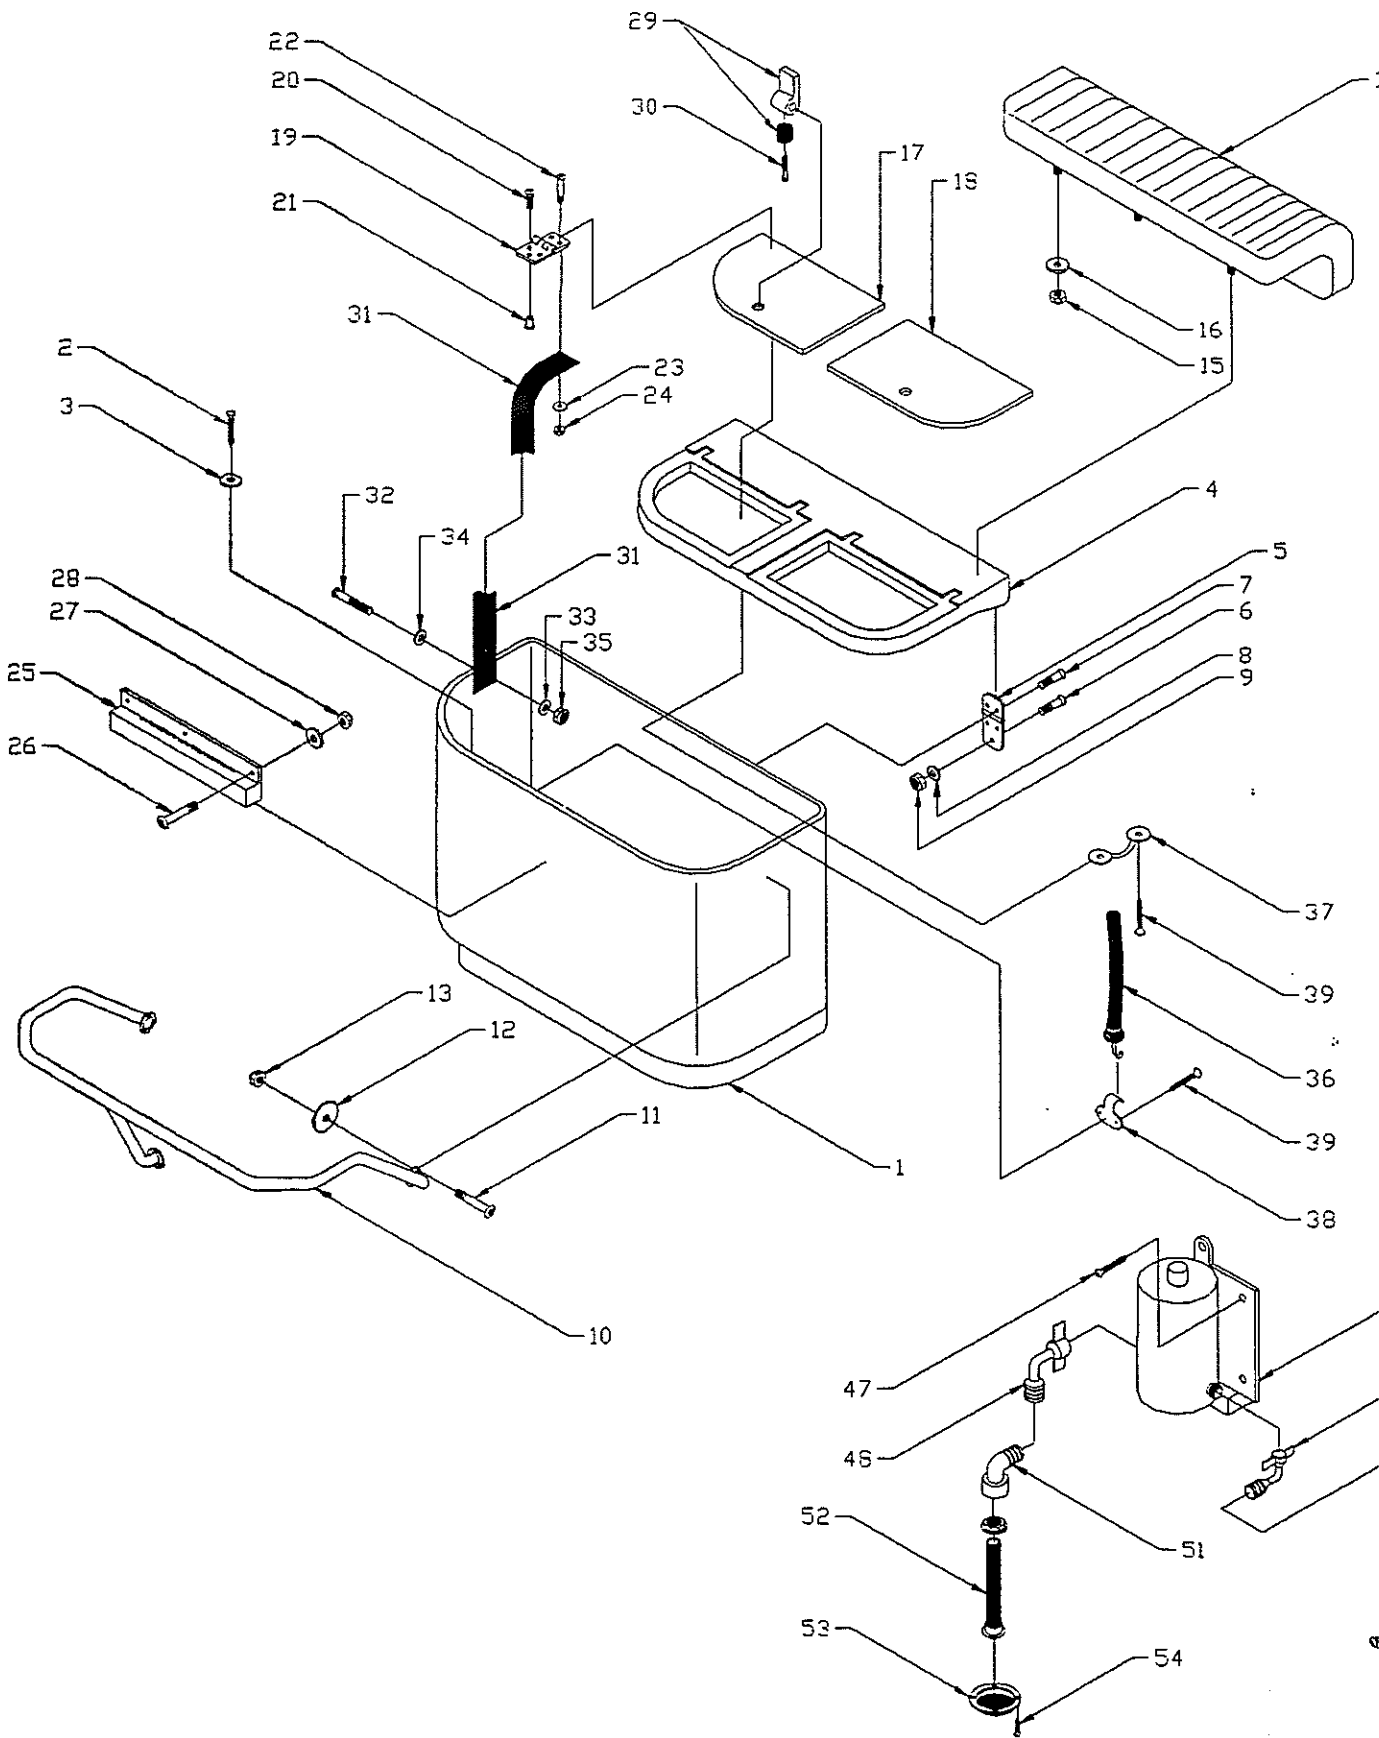

PARTS LIST: 19' OUTRAGE L/P LIVEWELL

Det	P/N	Qty	Desc
1	22-H985-00	1	Lean.Post Bct.
2	82-9347-00	12	SCR,THSMS #14x1-1/2 SS/CP
3	82-E818-00	12	WSHR,FEND 1/4x1-1/4 (316 SS)
4	22-H985-01	1	Lean.Post Top
5	12-9603-00	PR	Hinge,Door,i-1/2x3 SS
6	82-3551-00	6	SCR,DHMS 10-24x7/8 SS/CP
7	82-3700-00	4	SCR,PHMS 10-24x7/8 SS/CP
8	82-0164-00	10	WSHR,FL #10 (316 SS)
9	82-1143-00	10	Nut,Lock 10-24 SS/CP
10	72-J006-00	1	Rail,Leaning Post
11	82-H614-00	9	SCR,PHMS 1/4-20x1 SS/CP
12	82-E818-00	9	WSHR,FEND 1/4x1-1/4 (316SS)
13	82-3185-00	9	Nut,Lock 1/4-20 SS/CP
14	50-J009-01	1	Cush,L.Post,W/Studs
15	82-3185-00	6	Nut,Lock 1/4-20 SS/CP
16	82-E818-00	6	WSHR,FEND 1/4x1-1/4 (316SS)
17	12-J010-00	1	Lid,L.Post,Port
18	12-J010-01	1	Lid,L.Post,STBD
19	12-9603-00	2PR	Hinge,Door,1-1/2x3 SS
20	82-A101-00	12	SCR,DHMS 10-24x1/2 SS/CP
21	82-E633-00	12	Nut,BBL,FH 10-24x3/8
22	82-3551-00	8	SCR,DHMS 10-24x7/8 SS/CP
23	82-0164-00	8	WSHR,FL #10 (316 SS)
24	82-1143-00	8	Nut,Lock 10-24 SS/CP
25	12-G898-01	1	Holder,Knife/Leader
26	82-0082-00	2	SCR,DHMS 10-24x1 SS/CP
27	82-0164-00	2	WSHR,FL #10 (316 SS)
28	82-1143-00	2	Nut,Lock 10-24 SS/CP
29	12-H050-00	2	Latch,Swell-Kam W/Plug
30	82-0641-00	2	BLT,Hex 1/4-20x1-3/4 SS/CP
31	43-0162-00	3'	Strap,Nylon Web,1'
32	82-3551-00	2	SCR,DHMS 10-24x7/8 SS/CP
33	82-0164-00	2	WSHR,FL #10 (316 SS)
34	82-0028-00	2	WSHR,FNSH #10 SS
35	82-1143-00	2	Nut,Lock 10-24 SS/CP
36	12-J362-00	1	Bungee Strap Assy,5"D/A
37	12-0658-00	1	Strap,Eye,CP,Perko
38	12-1020-00	1	Fender Hook,SS
39	82-0735-00	4	SCR,THSMS #8x1/2 SS/CP
40	12-J002-00	1	Tank,L'Well
41	12-J355-00	1	Plug,Drain,1-1/2"
42	12-J359-00	1	Filter,Overflow Drain
43	12-9187-00	1	Outlet,Water,W/Cap,M,FTG
44	12-6457-00	1	FTG,1/2"Pipe To 3/4"Hose,PLST
45	82-0225-00	3	SCR,DHMS #8x1/2 SS/CP
46	12-9583-00	1	Pump,Washdown
47	82-0742-00	4	SCR,THSMS #10x1 SS/CP
48	12-7884-00	2	ELB,1/2"FPTx3/4"Barb,PLST
49	12-E270-00	1	Tee,1-1/2"Barb,PLST
50	12-7721-00	1	Tee,3/4"Barb,PLST
51	12-7744-00	1	ELB,3/4FPTx3/4"Barb,PLST
52	12-6115-00	1	Thru-Hull,3/4"Bronze
53	12-9855-00	1	Strainer,RD,3-1/2"Bonze
54	82-0183-00	3	SCR,FHMS #8x3/4 SS/CP
55	12-E106-00	1	Scupper,Thru-Trans,ATTWD
56	12-J143-00	1	Shelf,L.Post/L'Well
57	12-6085-00	1	Valve,Ball 3/4"
58	12-6514-00	2	ADPTR,3/4"MPTx3/4"Barb,PLST
59	12-6401-00	1	ELB,3/4MPTx3/4"Barb,PLST