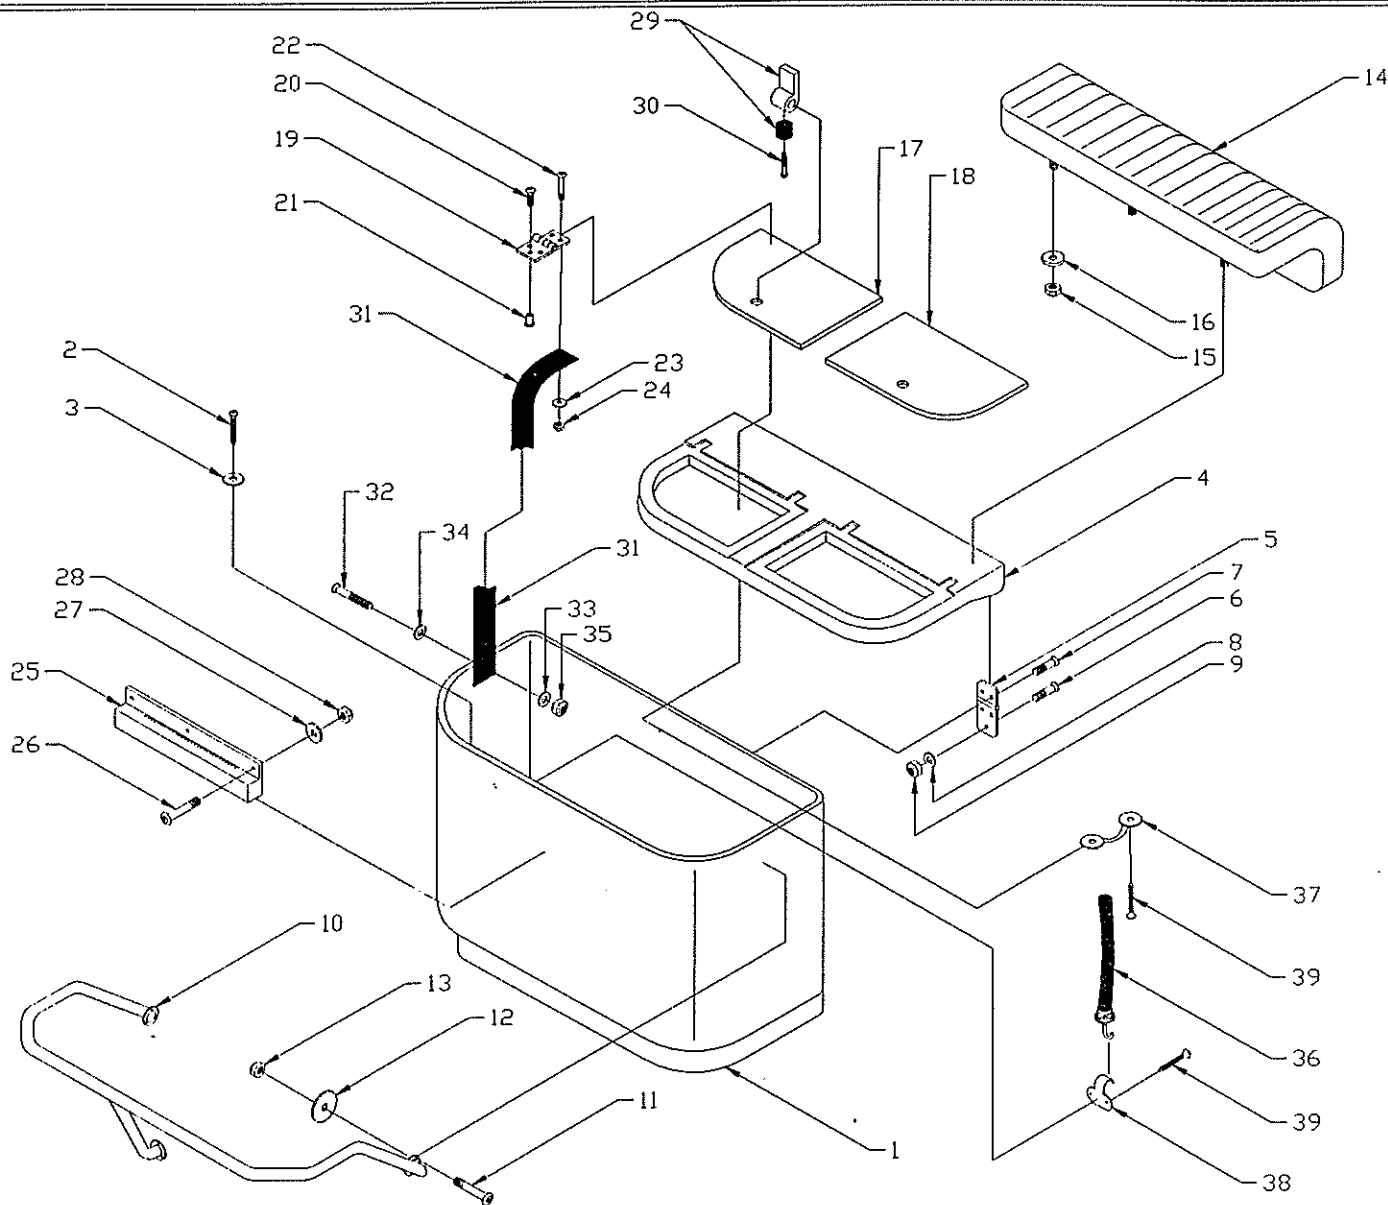

PARTS LIST: 19' OUTRAGE: LEANING POST W/PEDESTAL

Det	P/N	Qty	Desc
1	22-G170-00	1	Leaning Post Top
2	43-E505-00	9'	Trim, Console, 16'SL
3	82-G015-00	10	RVT, PDP 3/16x1 Bk.PLST
4	72-H059-00	1	Rail, Leaning Post
5	82-H614-00	6	SCR, FHMS 1/4-20x1 SS/CP
6	82-E818-00	6	WSHR, FEND 1/4x1-1/4 (316 SS)
7	82-3185-00	6	Nut, Lock 1/4-20 SS/CP
8	82-2029-00	2	SCR, FHMS 1/4-20x1 SS/CP
9	82-0352-00	2	WSHR, FL 1/4 (316 SS)
10	82-3185-00	2	Nut, Lock 1/4-20 SS/CP
11	12-G256-00	1	Shelf, Rocket Launcher
12	82-0611-00	6	SCR, FHMS 1/4-20x1-1/2 SS/CP
13	82-0352-00	6	WSHR, FL 1/4 (316 SS)
14	82-3185-00	6	Nut, Lock 1/4-20 SS/CP
15	12-G522-00	2	Rod Holder, 15° SS, Lee
16	82-0611-00	6	SCR, FHMS 1/4-20x1-1/2 SS/CP
17	82-0352-00	6	WSHR, FL 1/4 (316 SS)
18	82-3185-00	6	Nut, Lock 1/4-20 SS/CP
19	12-E235-00	1	Box, Fire Ext, Long, WHT
20	82-0927-00	6	SCR, FHMS #6x1/2 SS/CP
21	50-J202-06	1	Cush, Leaning Post, WHT/Grey
22	82-0198-01	6	SCR, FHMS 10-24x1-1/2
23	82-0164-00	6	WSHR, FL #10 (316 SS)
24	82-1143-00	6	Nut, Lock 10-24 SS/CP
25	12-G485-00	2	Latch Strap, Swivel Eye, SS
26	82-1361-00	8	RVT, PDP 3/16x5/8 Grip SS
27	12-G485-01	2	Eye, Swivel, Perko
28	82-A076-00	4	SCR, FHMS #6x3/4 SS/CP
29	43-0162-00	3'	Strap, Nylon Web, 1"
30	82-1361-00	2	RVT, PDP 3/16x5/8 Grip SS
31	82-0917-00	2	WSHR, FEND 13/64IDx10D SS
32	12-E535-00	1	Holder, Leader, WHT
33	82-9415-00	2	SCR, PHMS 10-24x1-3/4 SS/CP
34	82-0164-00	2	WSHR, FL #10 (316 SS)
35	82-1143-00	2	Nut, Lock 10-24 SS/CP
36	12-G920-00	2	Pedestal, 18" STR. Side W/Spider
37	82-H132-00	8	SCR, PHMS 1/4-20x1-1/2 SS/CP
38	82-E818-00	8	WSHR, FEND 1/4x1-1/4 (316 SS)
39	82-3185-00	8	Nut, Lock 1/4-20 SS/CP
40	82-0611-00	6	SCR, FHMS 1/4-20x1-1/2 SS/CP
41	82-0352-00	6	WSHR, FL 1/4 (316 SS)
42	82-3185-00	6	Nut, Lock 1/4-20 SS/CP
43	82-2396-00	4	SCR, FHMS #14x3 SS/CP
ITEMS NOT SHOWN.			
	12-J201-00	1	Backrest, L. Post, WHT/Grey