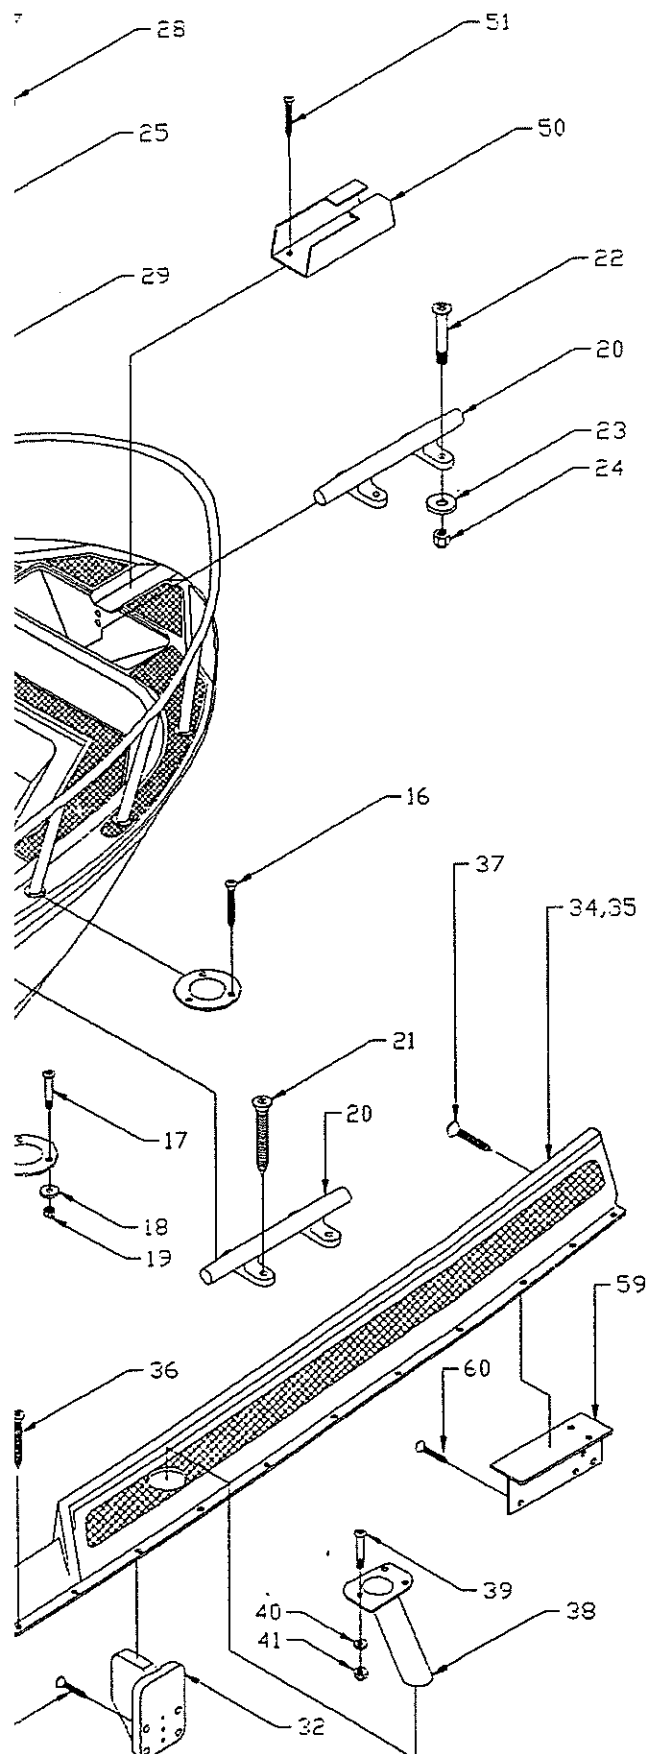

Jet	P/N	Qty	Desc
1	22-H984-00	2	CVR,Fishwell
2	12-9603-00	2PR	Hinge,Door,1-1/2x3 SS
3	82-E633-00	12	Nut,BBL,FH 10-24x3/8
4	82-A101-00	12	SCR,DHMS 10-24x1/2 SS/CP
5	82-0099-00	8	SCR,DHSMS #10x1 SS/CP
6	12-G753-00	2	Handle,Hatch,SS
7	82-G238-00	4	SCR,DHMS 10-24x5/8 SS/CP
8	82-E633-00	4	Nut,BBL,FH 10-24x3/8
9	22-J021-00	1	M'Well Bridge
10	12-H320-00	1	Hatch,ACC,Fuel,Grey
11	82-0337-00	18	RVT,POP 3/16x5/8 Grip
12	82-G492-00	8	SCR,THSMS #10x2 SS/CP
13	12-J357-00	1	Flange,Rigging,2"Blk.
14	82-0337-00	3	RVT,POP 3/16x5/8 Grip
15	72-H992-00	1	Rail,Bow
16	82-3760-00	18	SCR,PHSMS #14x1-1/2 SS/CP
17	82-H133-00	6	SCR,PHMS 1/4-20x2 SS/CP
18	82-E818-00	6	WSHR,FEND 1/4x1-1/4 (316 SS)
19	82-3185-00	6	Nut,Lock 1/4-20 SS/CP
20	12-0905-00	7	Cleat,8" Heavy Duty SS
21	82-5080-00	16	SCR,FHSMS #14x2 SS/CP
22	82-2029-00	4	SCR,FHMS 1/4-20x1 SS/CP
23	82-E818-00	4	WSHR,FEND 1/4x1-1/4 (316 SS)
24	82-1509-00	4	Nut,Lock 1/4-20 SS/CP
25	12-E014-00	2	Rod Holder
26	82-H133-00	2	SCR,PHMS 1/4-20x2 SS/CP
27	82-0352-00	2	WSHR,FL 1/4 (316 SS)
28	82-3185-00	2	Nut,Lock 1/4-20 SS/CP
29	82-9427-00	8	SCR,DHSMS #10x1-1/2 SS/CP
30	12-J121-00	4	Rod Holder,SGL,Blk.
31	82-A076-00	16	SCR,FHSMS #6x3/4 SS/CP
32	12-J461-00	2	BRKT,GUN'L.Support
33	82-9427-00	8	SCR,DHSMS #10x1-1/2 SS/CP
34	22-H997-00	1	GUN'L Board,Port
	62-J165-00	1	GUN'L Board,Teak,Port
35	22-H997-01	1	GUN'L Board,STBD
	62-J165-01	1	GUN'L Board,Teak,STBD
36	82-0678-00	20	SCR,FHSMS #10x1-1/2 SS/CP
37	82-G670-00	4	SCR,THSMS #10x1-1/2 SS/CP
38	12-E070-00	2	Rod-Hldr,FL.MT.Perko
39	82-0611-00	6	SCR,FHMS 1/4-20x1-1/2 SS/CP
40	82-0352-00	6	WSHR,FL 1/4 (316 SS)
41	82-1509-00	6	Nut,Lock 1/4-20 SS/CP
42	12-J049-00	2	Base,QTR.Seat
43	12-H776-00	4	Hinge,ADJ,Blk,500 Series
44	82-A101-00	8	SCR,DHMS 10-24x1/2 SS/CP
45	82-4086-00	8	Nut,BBL,TH 10-24x3/8 CP/BR
46	82-0742-00	8	SCR,THSMS #10x1 SS/CP
47	50-J050-00	1	Cush,QTR.Seat,Port,WHT/Grey
48	50-J050-01	1	Cush,QTR.Seat,STBD,WHT/Grey
49	50-J050-02	2	Cush,QTR.Seat B/Rest,WHT/Grey
50	12-G913-00	1	Chafe Plate,Bow,SS
51	82-0611-00	4	SCR,FHMS 1/4-20x1-1/2 SS/CP
52	12-H307-00	1	Pump,F'Well Drain
53	82-G670-00	4	SCR,THSMS #10x1-1/2 SS/CP
54	12-E270-00	1	Tee,1-1/2" Barb,PLST
55	12-H341-00	2	Drain,CKPT,W/Screen
56	12-E106-00	1	Scupper,Thru-Trans,ATTWD
57	12-9084-00	1	ELB,1-1/2" Barb,PLST
58	12-H843-00	2	Valve,Check,1-1/2" Bosworth
59	12-G994-00	2	BRKT,Gun'l Support
60	82-3138-00	2	SCR,PHSMS #14x1 SS/CP