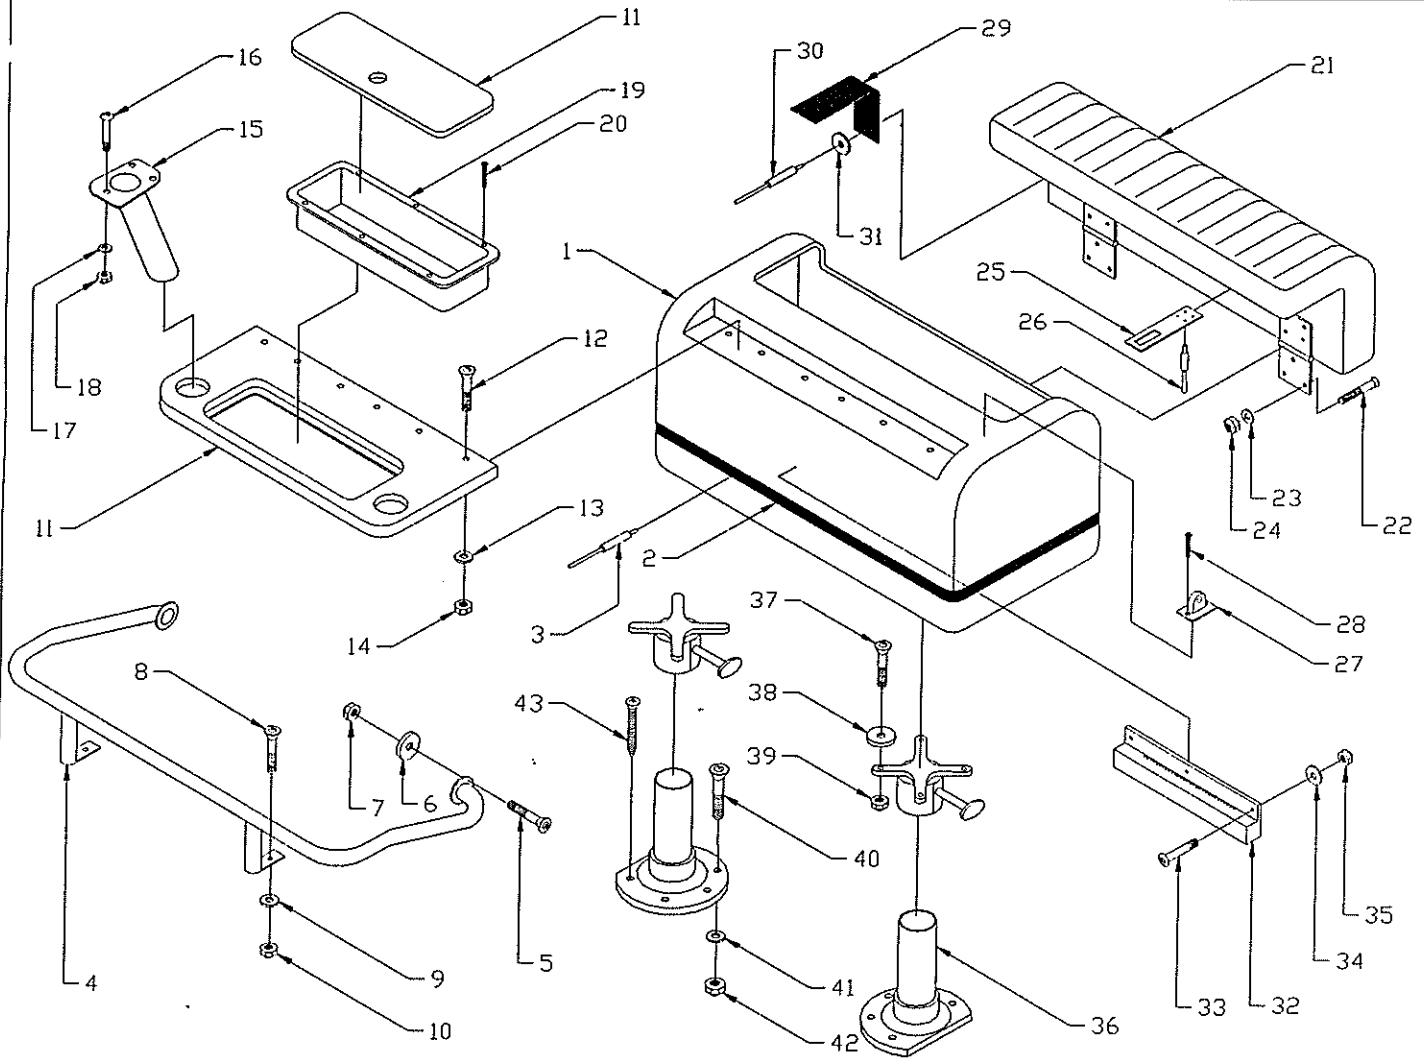

PARTS LIST: 19' OUTRAGE: LEANING POST W/PEDESTAL

Det	P/N	Qty	Desc
1	22-G170-00	1	Leaning Post Top
2	43-E505-00	9'	Trim, Console, 16'SL
3	82-G015-00	10	RVT, PDP 3/16x1 Bk.PLST
4	72-H059-00	1	Rail, Leaning Post
5	82-H614-00	6	SCR, FHMS 1/4-20x1 SS/CP
6	82-E818-00	6	WSHR, FEND 1/4x1-1/4 (316 SS)
7	82-3185-00	6	Nut, Lock 1/4-20 SS/CP
8	82-2029-00	2	SCR, FHMS 1/4-20x1 SS/CP
9	82-0352-00	2	WSHR, FL 1/4 (316 SS)
10	82-3185-00	2	Nut, Lock 1/4-20 SS/CP
11	12-G256-00	1	Shelf, Rocket Launcher
12	82-0611-00	6	SCR, FHMS 1/4-20x1-1/2 SS/CP
13	82-0352-00	6	WSHR, FL 1/4 (316 SS)
14	82-3185-00	6	Nut, Lock 1/4-20 SS/CP
15	12-G522-00	2	Rod Holder, 15° SS, Lee
16	82-0611-00	6	SCR, FHMS 1/4-20x1-1/2 SS/CP
17	82-0352-00	6	WSHR, FL 1/4 (316 SS)
18	82-3185-00	6	Nut, Lock 1/4-20 SS/CP
19	12-E235-00	1	Box, Fire Ext, Long, WHT
20	82-0927-00	6	SCR, FHMS #6x1/2 SS/CP
21	50-J202-06	1	Cush, Leaning Post, WHT/Grey
22	82-0198-01	6	SCR, FHMS 10-24x1-1/2
23	82-0164-00	6	WSHR, FL #10 (316 SS)
24	82-1143-00	6	Nut, Lock 10-24 SS/CP
25	12-G485-00	2	Latch Strap, Swivel Eye, SS
26	82-1361-00	8	RVT, PDP 3/16x5/8 Grip SS
27	12-G485-01	2	Eye, Swivel, Perko
28	82-A076-00	4	SCR, FHMS #6x3/4 SS/CP
29	43-0162-00	3'	Strap, Nylon Web, 1"
30	82-1361-00	2	RVT, PDP 3/16x5/8 Grip SS
31	82-0917-00	2	WSHR, FEND 13/64IDx10D SS
32	12-E535-00	1	Holder, Leader, WHT
33	82-9415-00	2	SCR, PHMS 10-24x1-3/4 SS/CP
34	82-0164-00	2	WSHR, FL #10 (316 SS)
35	82-1143-00	2	Nut, Lock 10-24 SS/CP
36	12-G920-00	2	Pedestal, 18" STR. Side W/Spider
37	82-H132-00	8	SCR, PHMS 1/4-20x1-1/2 SS/CP
38	82-E818-00	8	WSHR, FEND 1/4x1-1/4 (316 SS)
39	82-3185-00	8	Nut, Lock 1/4-20 SS/CP
40	82-0611-00	6	SCR, FHMS 1/4-20x1-1/2 SS/CP
41	82-0352-00	6	WSHR, FL 1/4 (316 SS)
42	82-3185-00	6	Nut, Lock 1/4-20 SS/CP
43	82-2396-00	4	SCR, FHMS #14x3 SS/CP
ITEMS NOT SHOWN.			
	12-J201-00	1	Backrest, L. Post, WHT/Grey