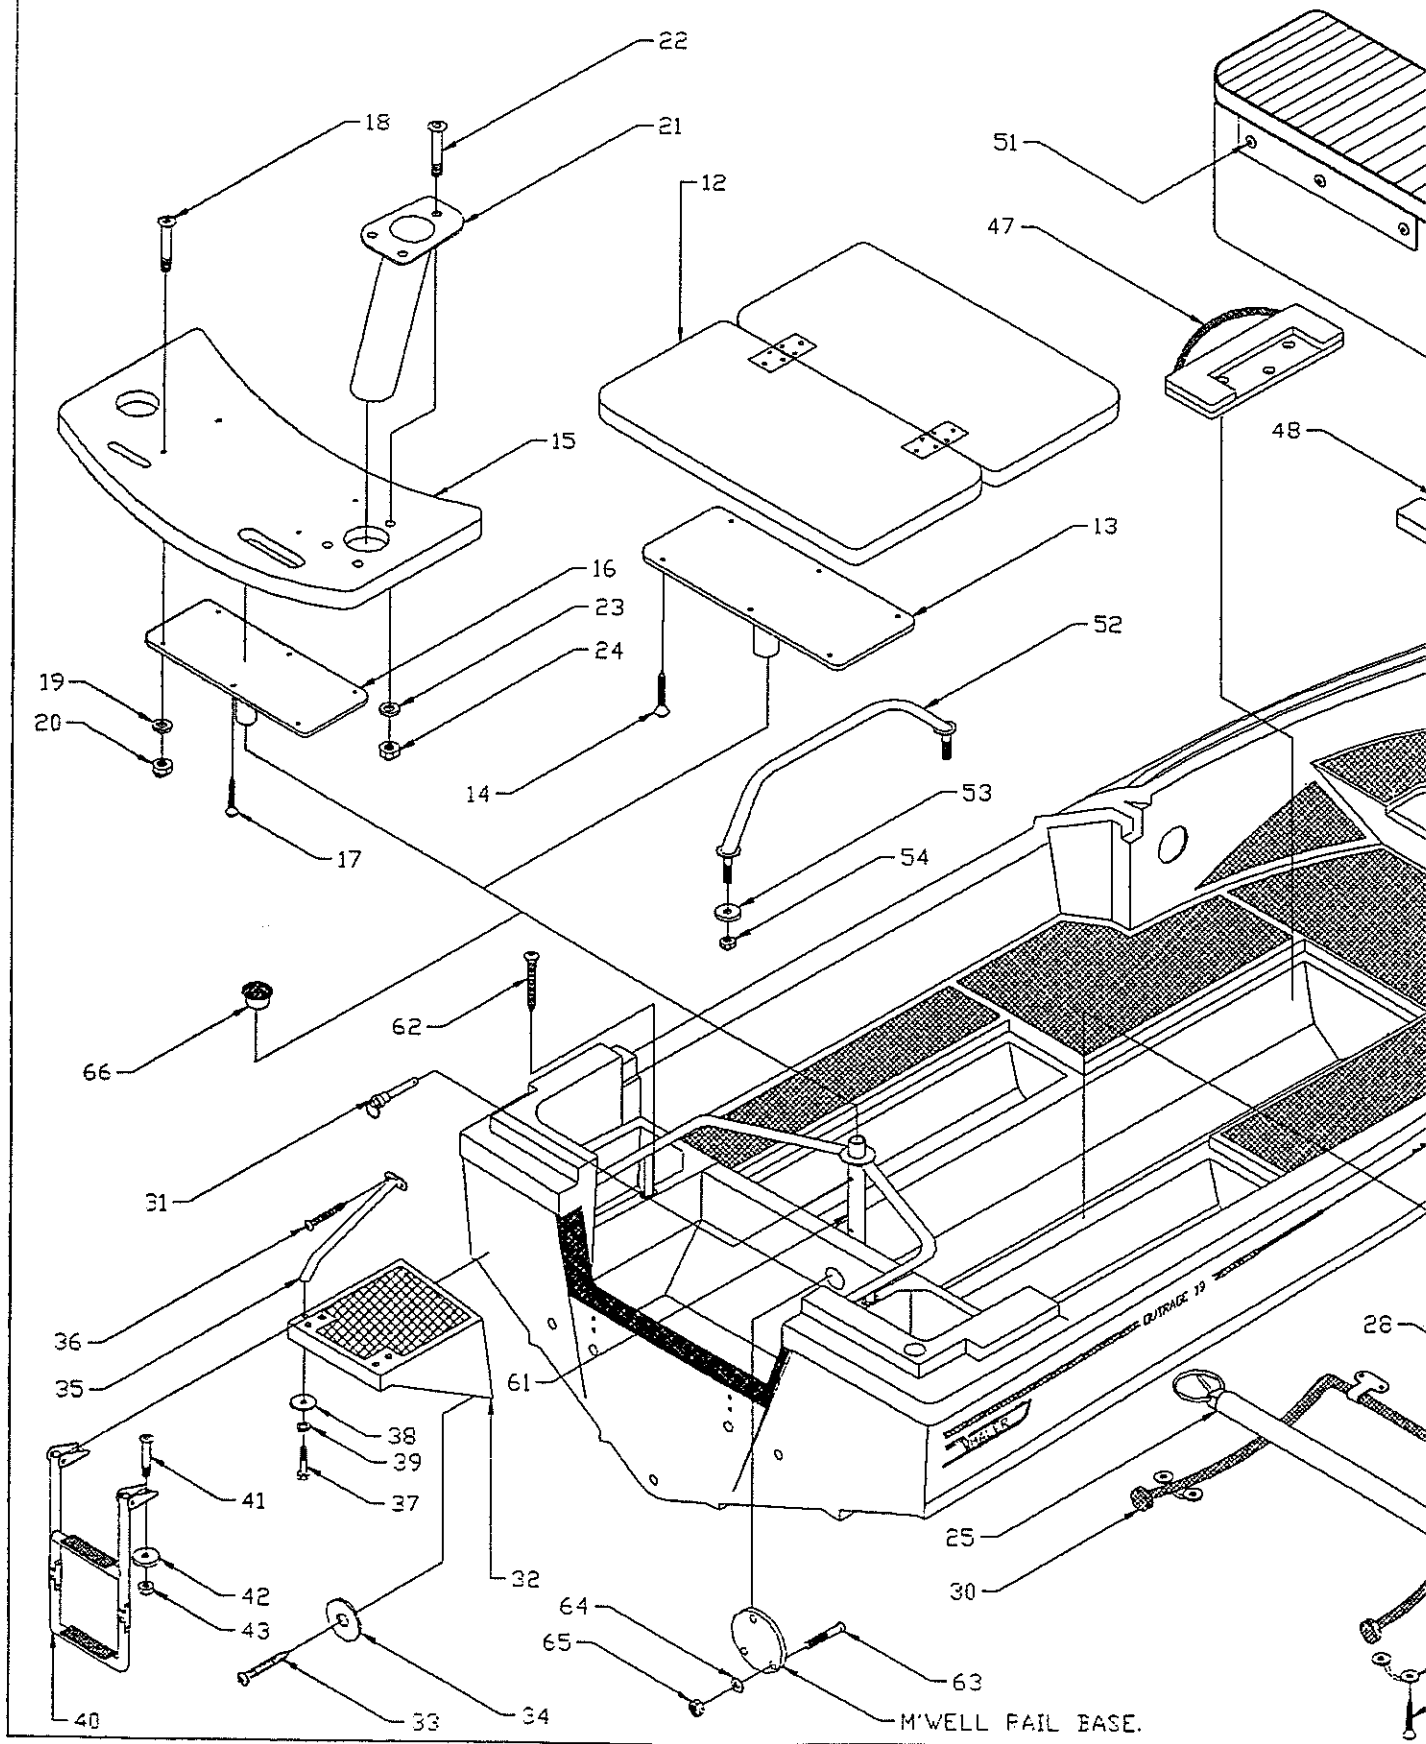

PARTS LIST: 19' OUTRAGE CONSOLE

Det	F/N	Qty	Desc
1	22-H982-00	1	Console
2	43-E505-00	13'	Trim,Console
3	82-G015-00	37	RVT,POP 3/16x1 Blk.PLST
4	82-9347-00	15'	SCR,THSMS #14x1-1/2 SS/CP
5	82-E818-00	15	WSHR,FEND 1/4x1-1/4 (316 SS)
6	12-G260-00	2	Holder,Drink W/Drain,Blk.
7	12-G259-01	1	Drain,1',Impact W/Barb,Blk.
8	12-J236-00	1	Tread,Cons.F/RST,Port
9	12-J236-01	1	Tread,Cons.F/RST,STBD
10	12-E671-00	2	Vent,LKR,3-1/4'CP/ER
11	82-2322-00	8	RVT,POP 1/8x3/8 Grip AL