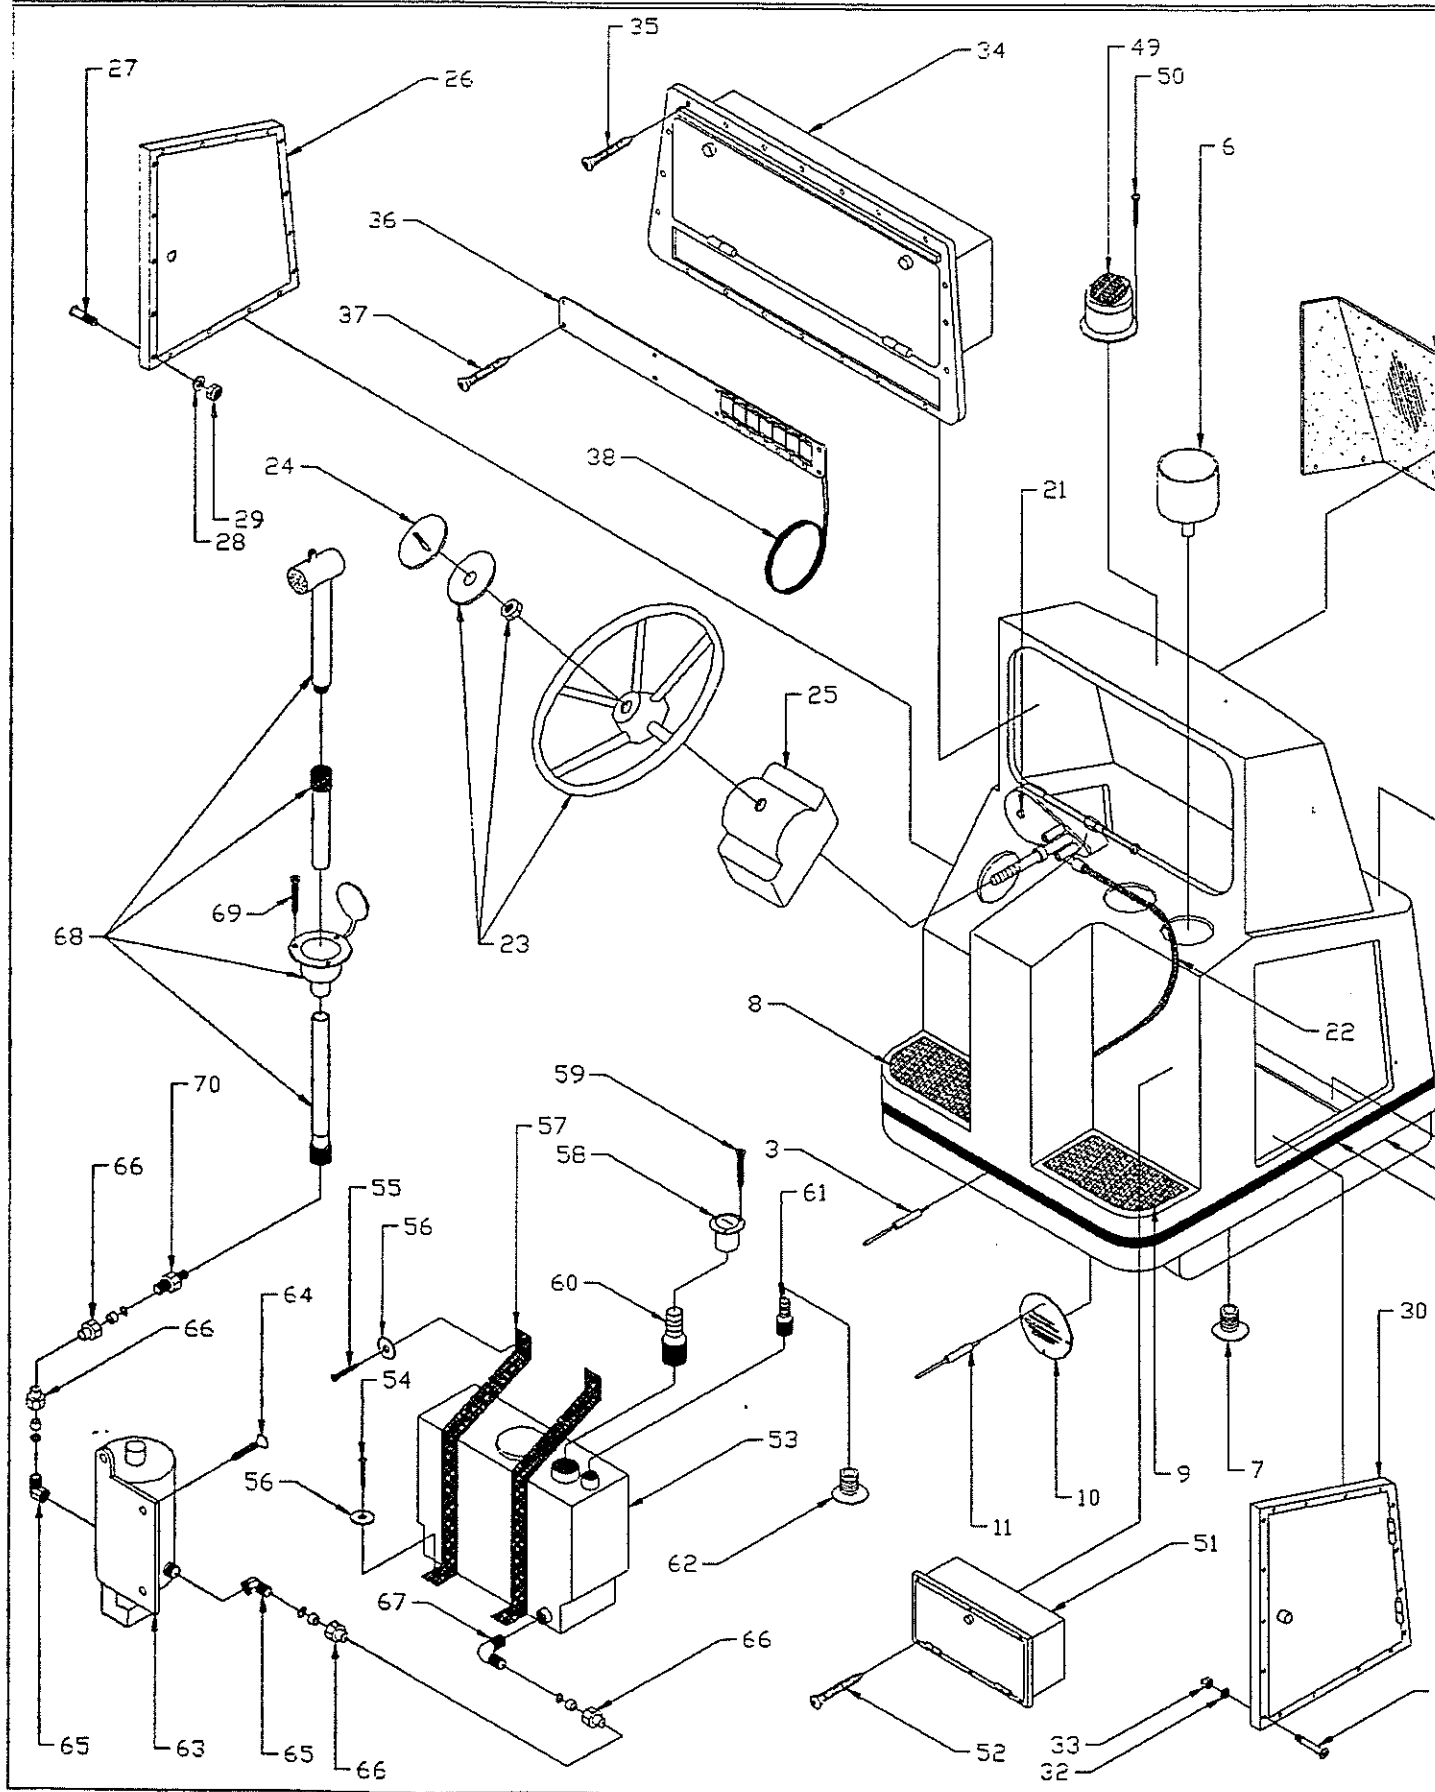

SECTION
WHALER

.19' OUTRAGE CONSOLE