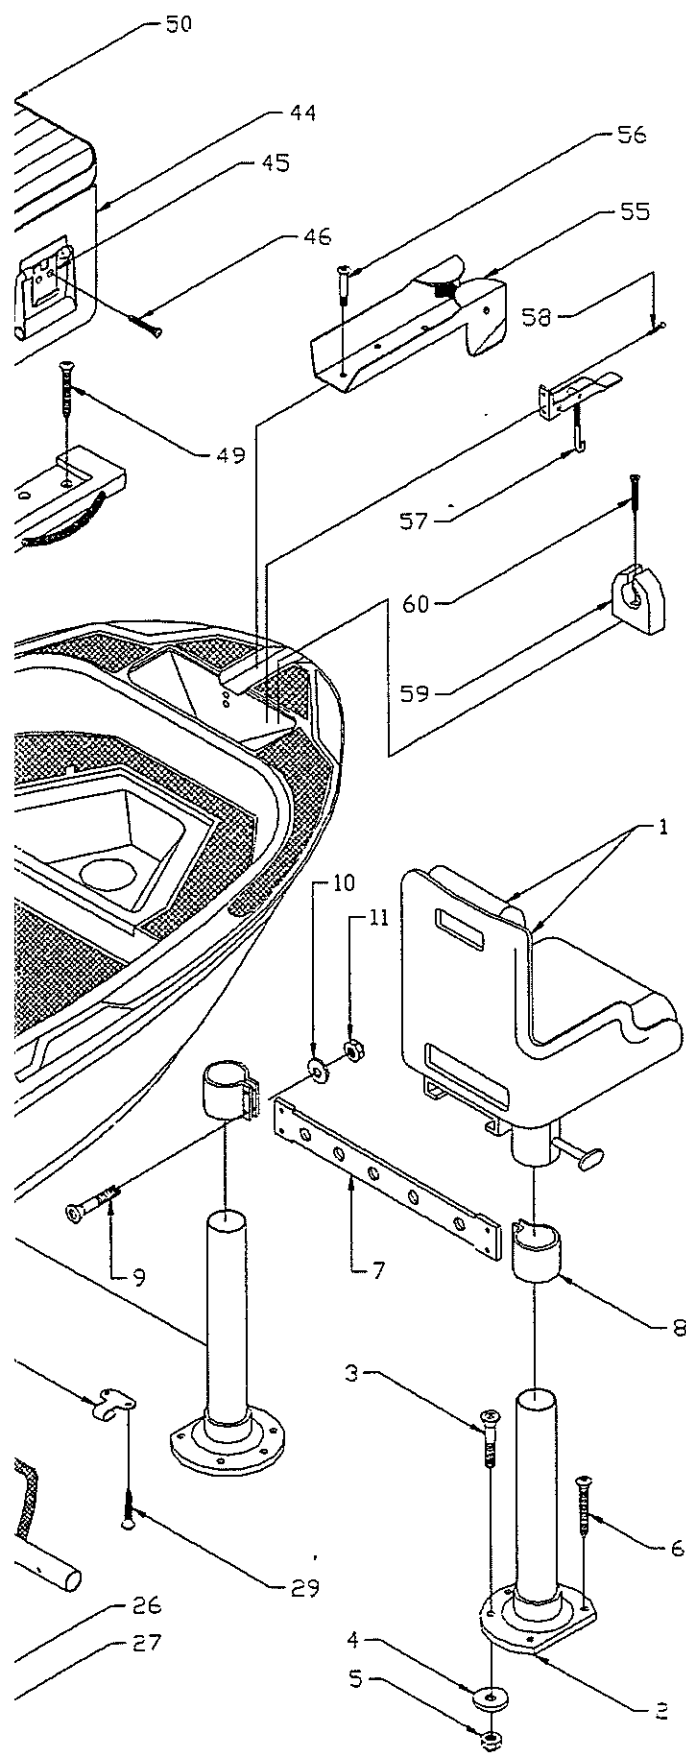

LMS
8/22/96
File Name: 15DRST.DWG

PARTS LIST: 19' OUTRAGE

Det	P/N	Qty	Desc
1	12-G862-00	2	Seat,Helm W/Cush.
2	12-G862-01	2	Pedestal,22"W/STR.Edge
3	82-0611-00	6	SCR,FHMS 1/4-20x1-1/2 SS/CP
4	82-0352-00	6	WSHR,FL 1/4 (316 SS)
5	82-3185-00	6	Nut,Lock 1/4-20 SS/CP
6	82-2396-00	4	SCR,FHSMS #14x3 SS/CP
7	12-G953-00	1	Brace,Pedestal Seat
8	12-H108-00	2	Sleeve,Clamp-On,2-7/8x6
9	82-G476-00	4	SCR,PHMS 1/4-20x1-3/4 SS/CP
10	82-0352-00	4	WSHR,FL 1/4 (316 SS)
11	82-3185-00	4	Nut,Lock 1/4-20 SS/CP
12	12-H858-00	1	Table,Cockpit
	62-J088-00	1	Table,Cockpit,Teak
13	12-H823-01	1	Mount,Table,M'Well
14	82-G937-00	6	SCR,THSMS #10x3/4 SS/CP
15	12-J046-00	1	Fishing Station,Rail MT.
16	12-H823-00	1	Mount,Table,M'Well
17	82-G937-00	2	SCR,THSMS #10x3/4 SS/CP
18	82-0611-00	4	SCR,FHMS 1/4-20x1-1/2 SS/CP
19	82-0352-00	4	WSHR,FL 1/4 (316 SS)
20	82-3185-00	4	Nut,Lock 1/4-20 SS/CP
21	12-E070-00	2	Rod-Hldr,FL.MT.Perko
22	82-0611-00	6	SCR,FHMS 1/4-20x1-1/2 SS/CP
23	82-0352-00	6	WSHR,FL 1/4 (316 SS)
24	82-1509-00	6	Nut,Lock 1/4-20 SS/CP
25	12-H718-00	1	Ski Pylon
26	12-0658-00	2	Srap,Eye,CP,Perko
27	82-0683-00	4	SCR,DHSMS #6x1/2 SS/CP
28	12-1020-00	2	Fender Hook,SS
29	82-G394-00	4	SCR,THSMS #6x1/2 SS/CP
30	43-0435-00	3'	Cord,Shock,3/8"Blk.
31	12-8739-00	1	Pin,Pull 5R1.25
32	22-J214-00	1	Swim Platform
33	82-9347-00	8	SCR,THSMS #14x1-1/2 SS/CP
34	82-E818-00	8	WSHR,FEND 1/4x1-1/4(316 SS)
35	12-H627-00	1	Support,Swim Platform
36	82-3760-00	2	SCR,PHSMS #14x1-1/2 SS/CP
37	82-G664-00	1	BLT,Hex 5/16-18x1-1/2 SS/CP
38	82-9364-00	1	WSHR,FEND 5/16x1-1/2(316 SS)
39	82-1091-00	1	WSHR,Lock 5/16 SS
40	12-G521-00	1	Ladder,Fldg,2-Step
41	82-H132-00	4	SCR,PHMS 1/4-20x1-1/2 SS/CP
42	82-E818-00	4	WSHR,FEND 1/4x1-1/4 (316 SS)
43	82-3185-00	4	Nut,Lock 1/4-20 SS/CP
44	12-1664-00	1	Cooler,72QT,Igloo,WHT
45	12-2530-00	2	Hook,Cooler,1/8"WHT
46	82-G937-00	4	SCR,THSMS #10x3/4 SS/CP
47	12-B918-00	1	Cleat ASSY,Port,Blk.
48	12-B919-00	1	Cleat ASSY,STBD,Blk.
49	82-5080-00	6	SCR,FHSMS #14x2 SS/CP
50	50-1664-00	1	Cush,72QT.Cooler,WHT/Grey
51	82-1625-00	8	Stud,SCR 3/8"Long SS
52	72-J257-00	2	Rail,Side
53	82-9364-00	4	WSHR,FEND 5/16x1-1/2(316 SS)
54	82-2725-00	4	Nut,Lock 5/16-18 SS/CP
55	12-G410-00	1	Anchor Roller,SS
56	82-0611-00	4	SCR,FHMS 1/4-20x1-1/2 SS/CP
57	12-G351-00	1	Latch,ADJ.Draw,SS
58	82-9347-00	2	SCR,THSMS #14x1-1/2 SS/CP
59	12-B328-00	PR	Clip,Pole Stor,Blk.
60	82-0742-00	2	SCR,THSMS #10x1 SS/CP
61	72-J061-00	1	Rail,M'Well/Pylon
62	82-3138-00	8	SCR,PHSMS #14x1 SS/CP
63	82-H132-00	3	SCR,PHMS 1/4-20x1-1/2 SS/CP
64	82-E818-00	3	WSHR,FEND 1/4x1-1/4 (316 SS)
65	82-3185-00	3	Nut,Lock 1/4-20 SS/CP
66	12-H904-00	1	Plug,Hole,1"Domed,Blk.