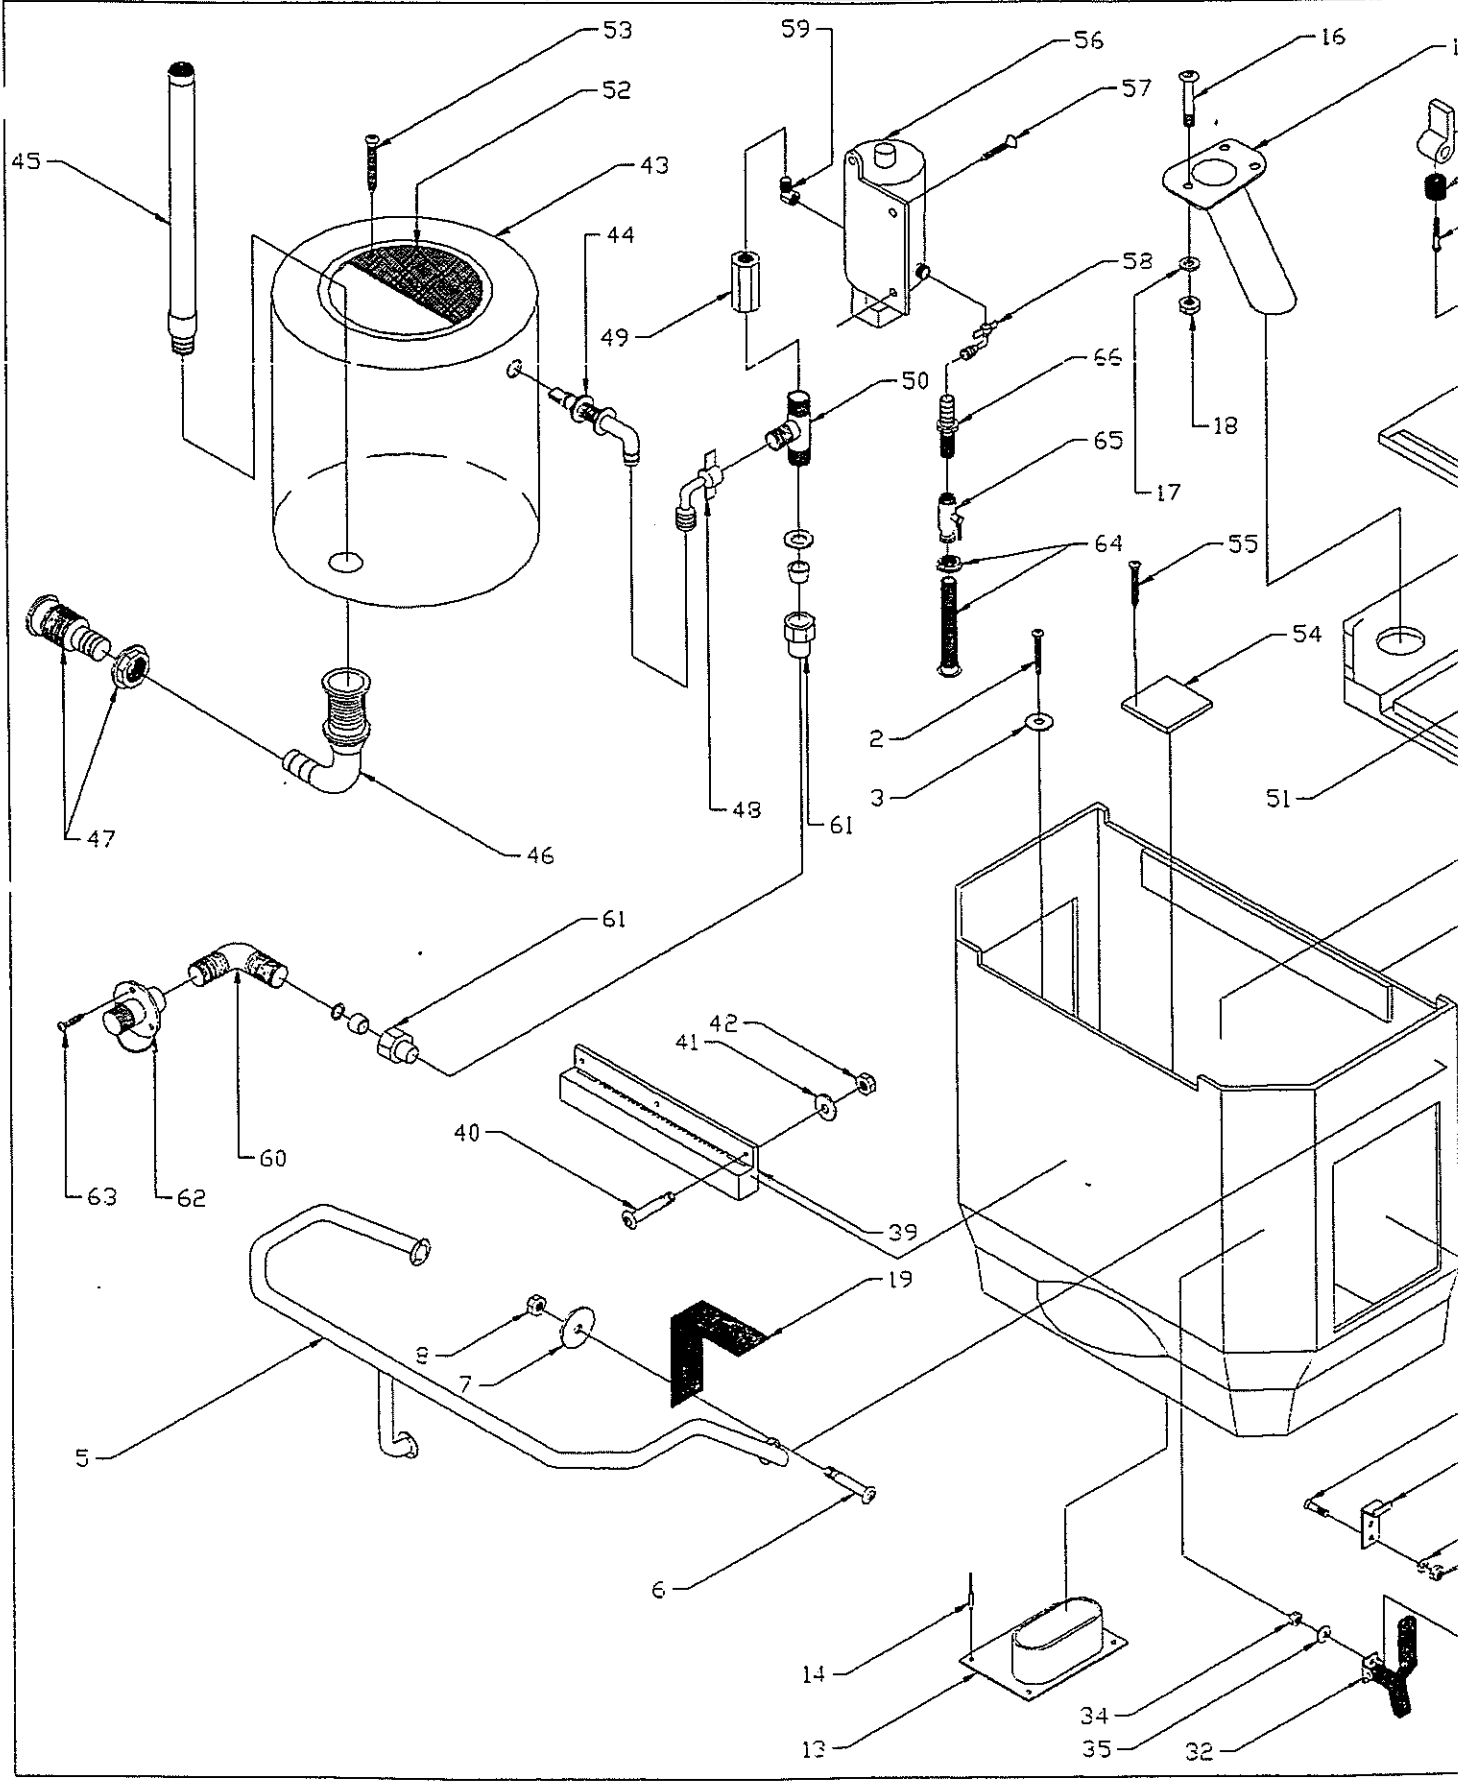

BOSTON
WHALER

.24' OUTRAGE L/P W/LIVEWELL