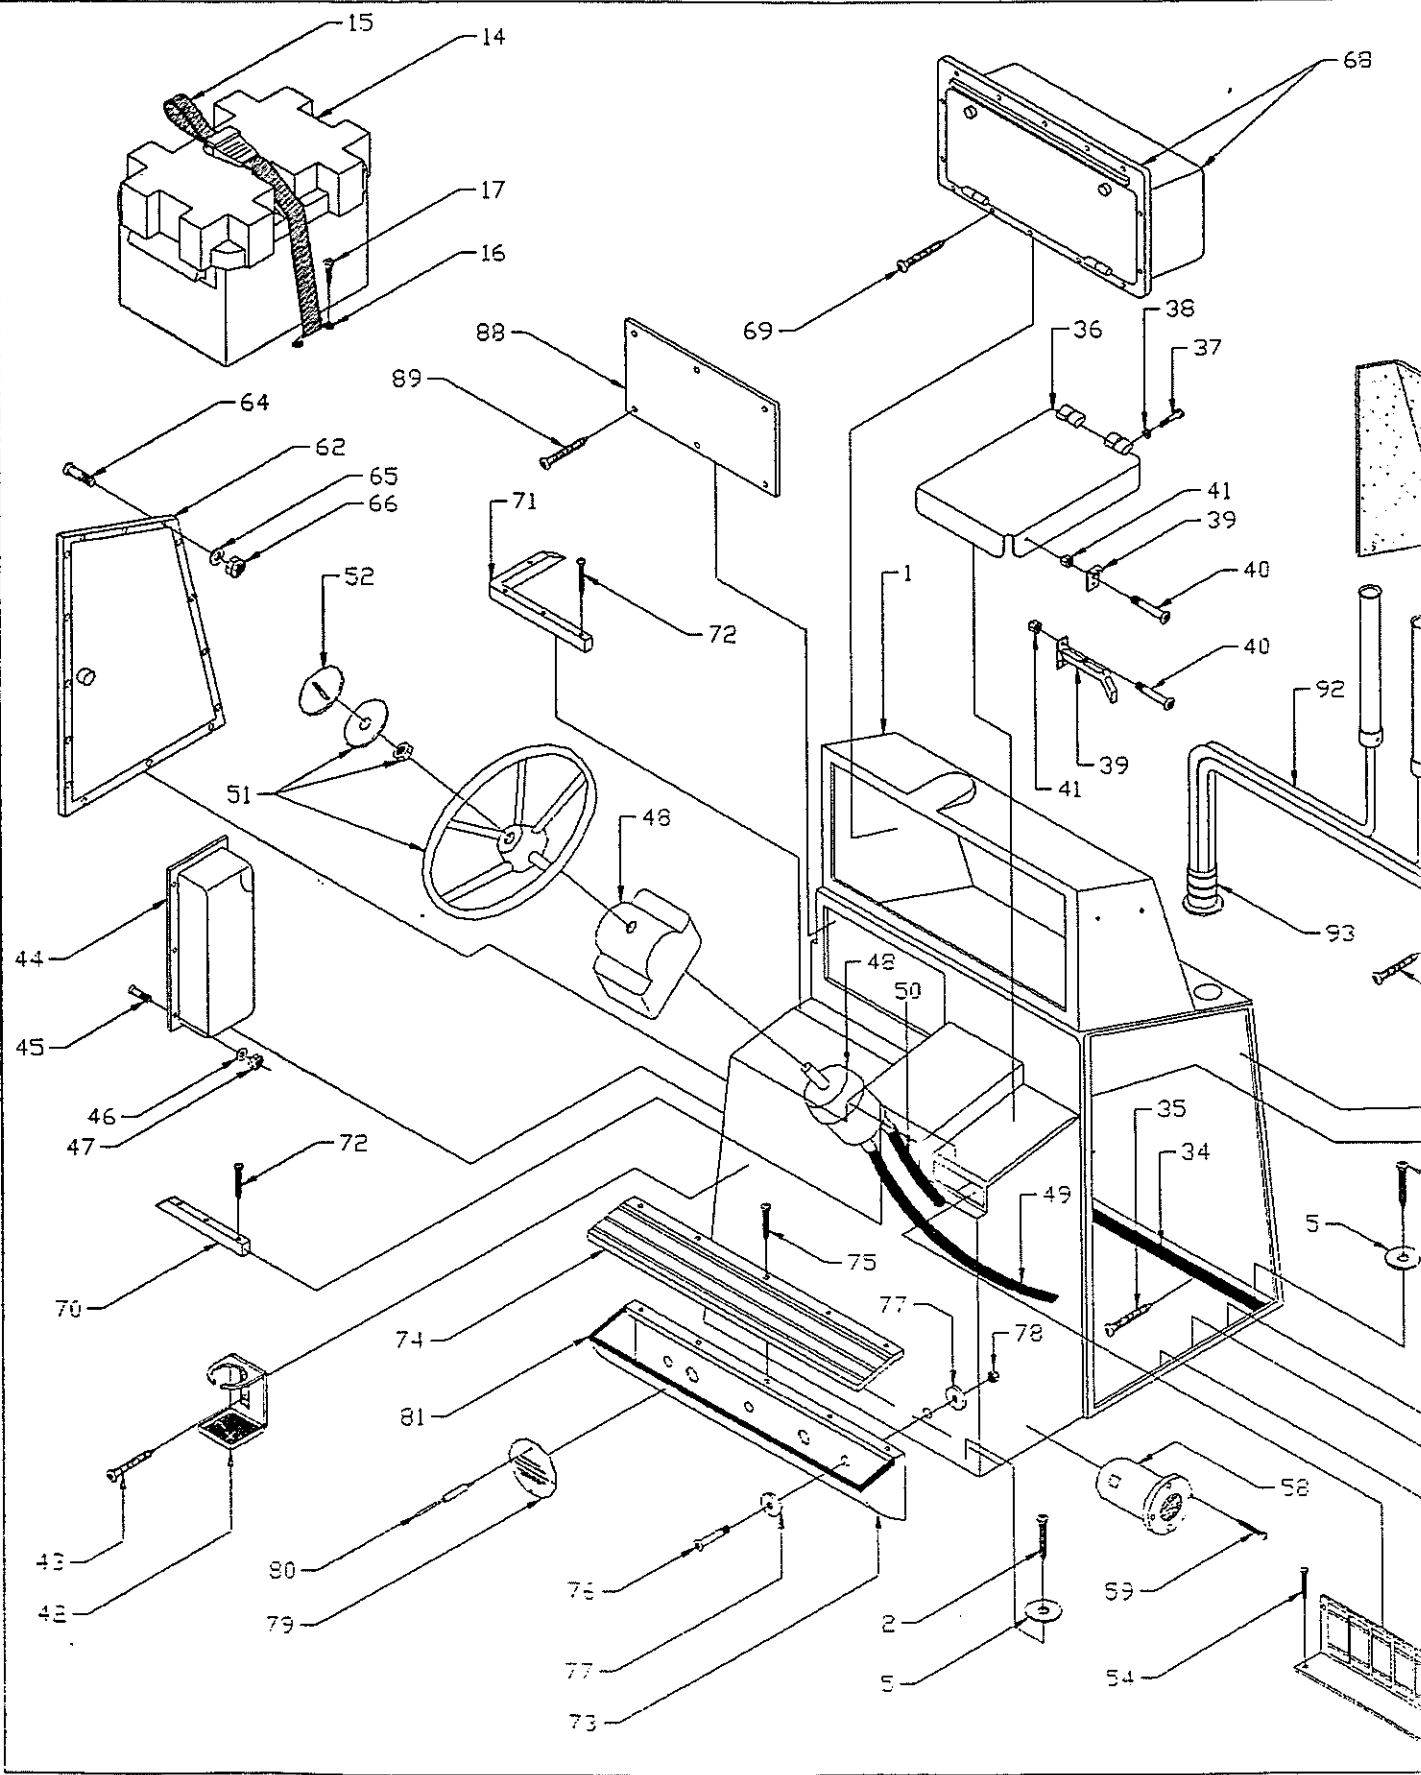

BOSTON
WHALER

.24' OUTRAGE L/P W/LIVEWELL

PARTS LIST: 24' OUTRAGE

Det	P/N	Qty	Desc
1	22-G795-00	1	Lean,Post Bot.
2	82-9347-00	8	SCR,THSMS #14x1-1/2 SS/CP
3	82-E818-00	8	WSHR,FEND 1/4x1-1/4 (316 SS)
4	22-G421-00	1	Lean,Post Top
5	72-G800-00	1	Rail,Hand,Leaning Post
6	82-H614-00	9	SCR,PHMS 1/4-20x1 SS/CP
7	82-E818-00	9	WSHR,FEND 1/4x1-1/4 (316 SS)
8	82-3185-00	9	Nut,Lock 1/4-20 SS/CP
9	12-G796-00	2	Bin,Storage,Pull-Out,Blk
10	82-4983-01	12	SCR,PHMS 10-24x1-1/4 SS/CP
11	82-0164-00	12	WSHR,FL #10 (316 SS)
12	82-1143-00	12	Nut,Lock 10-24 SS/CP
13	12-G475-00	1	Collar,Tunnel,Sm.F'g,WHT
14	82-0337-00	4	RVT,PDP 3/16x5/8 Grip
15	12-G522-00	2	Rod-Holder.15°.SS.Lee
16	82-J304-00	6	SCR,DHMS 1/4-20x1-1/2 SS/CP
17	82-0352-00	6	WSHR,FL 1/4 (316 SS)
18	82-3185-00	6	Nut,Lock 1/4-20 SS/CP
19	43-0162-00	3'	Strap,Nylon Web,1"
20	50-J379-00	1	Cushion,L.P,WHT/Grey
	50-G799-00	1	Cushion,L.P,WHT/WHT
21	82-3185-00	6	Nut,Lock 1/4-20 SS/CP
22	82-E818-00	6	WSHR,FEND 1/4x1-1/4 (316 SS)
23	12-G797-00	1	CVR,Livewell,WHT
24	82-5347-00	10	SCR,FHMS #4x1/2 SS/CP
25	12-H050-00	1	Latch,Swell-Kan W/Swell Plug
26	82-0641-00	1	BLT,Hex 1/4-20x1-3/4 SS/CP
27	12-G902-00	2	Hinge,1-1/2x3-1/4 SS
28	82-G238-00	6	SCR,DHMS #10-24x5/8 SS/CP
29	82-0198-01	6	SCR,DHMS #10-24x1-1/2 SS/CP
30	82-0164-00	12	WSHR,FL #10 (316 SS)
31	82-1143-00	12	Nut,Lock 10-24 SS/CP
32	12-G185-00	2	Latch,Soft,C7-10(Sm.)Blk
33	82-1585-00	4	SCR,THMS 8-32x3/4 SS/CP
34	82-1584-00	4	Nut,Lock 8-32 SS/CP
35	82-0625-00	4	WSHR,FL #8 (316 SS)
36	82-B433-00	4	SCR,FHMS 6-32x1/2 SS/CP
37	82-1453-00	4	Nut,Lock 6-32 SS/CP
38	82-0615-00	4	WSHR,FL #6 (316 SS)
39	12-G898-00	1	Holder,Knife/Leader,Grey
40	82-0082-00	3	SCR,DHMS 10-24x1 SS/CP
41	82-0164-00	3	WSHR,FL #10 (316 SS)
42	82-1143-00	3	Nut,Lock 10-24 SS/CP
43	12-G622-00	1	Livewell,25GAL.Drop-In
44	12-E984-00	1	Spray Head,Livewell Aerator
45	12-H829-00	1	Drain,Overflow W/Screen,18'
46	12-H829-01	1	Thru-Hull,Overflow Drain
47	12-E106-00	1	Scupper,Thru-Trans,Attwd
48	12-7884-00	1	Elbow,1/2FPTx3/4Barb,PLST
49	12-5983-00	1	CPLG,1/2FPT,WTR.Tube
50	12-5982-00	1	Tee,1/2MPT,WTR.Tube
51	43-G465-00	3.1'	Trim,Rubber-Lok,3/16 Blk.
52	12-G899-00	1	Splash Gaurd,L/P Livewell
53	82-0735-00	3	SCR,THSMS #2x1/2 SS/CP
54	12-J019-00	4	Cleat,L'Well Base
55	82-0742-00	8	SCR,THSMS #10x1 SS/CP
56	12-9583-00	1	Pump,Washdown,Shurflo
57	82-0742-00	4	SCR,THSMS #10x1 SS/CP
58	12-7884-00	1	Elbow,1/2FPTx3/4Barb,PLST
59	12-5984-00	1	Elbow,St.1/2FPTx1/2MPT,WTR.Tube
60	12-9769-00	1	Elbow,1/2MPTx12MPT
61	12-5981-00	2Set	Nut/Ring/Cone Set,1/2
62	12-9187-00	1	Outlet,Water,W/Cap
63	82-0101-00	3	SCR,DHMS #3x3/4 SS/CP
64	12-6115-00	1	Thru-Hull,3/4 Bronze
65	12-6025-00	1	Valve,Ball 3/4
66	12-6514-00	1	ADPTR,3/4IPTx3/4Earb