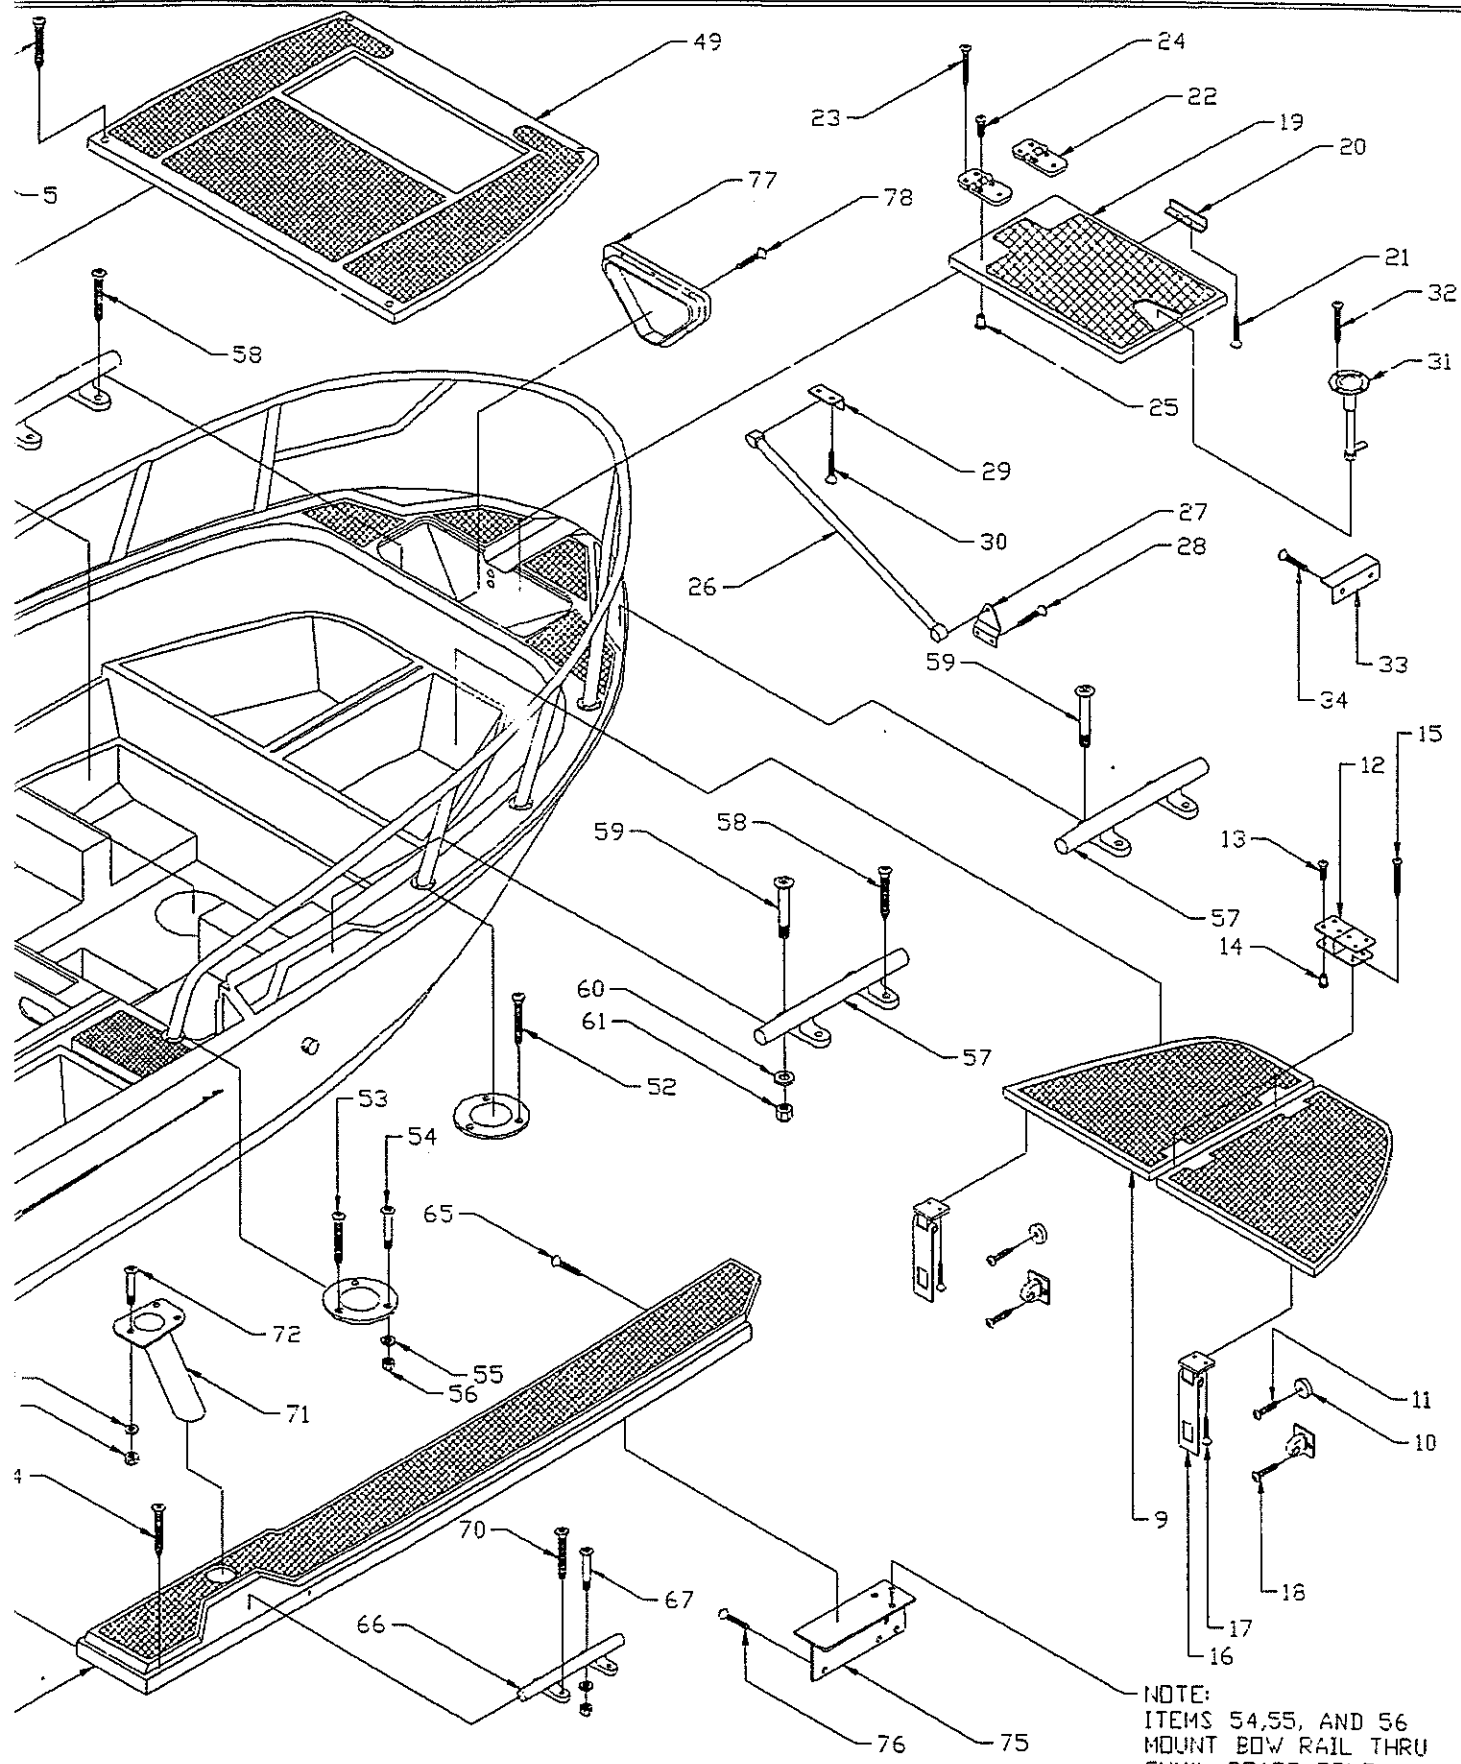

PARTS LIST: 24' OUTRAGE

Det	P/N	Qty	Desc	Det	P/N	Qty	Desc
1	12-5972-00	1	U-Bolt,5/8x6" THRD SS	55	36-H471-00	1	Light,Stern,Plug-In,24"
2	12-9555-00	1	Eye,Lifting,Round,5/8 CHRM	56	82-9421-00	3	SCR,DHSMS #6x1-1/4 SS/CP
3	12-H134-00	2	U-Bolt,1/2x5-3/16 SS	57	12-B328-00	PR	Clip,Pole Stor,Blk
4	82-H131-00	4	Nut,Acorn 1/2-13,SS	58	82-G670-00	2	SCR,THSMS #10x1-1/2 SS/CP
5	12-J133-00	2	Scupper,Thru-Trans,Perko	59	12-J255-00	1	Pump,Bilge,ATTWD,1250GPH,AFT
6	12-G959-00	2	Grate,Scupper,Grey	60	82-0098-00	3	SCR,THSMS #8x5/8 SS/CP
7	82-G670-00	8	SCR,THSMS #10x1-1/2 SS/CP	61	36-G102-00	1	Switch,Float,Sure-Bail
8	12-E629-00	1	Drain,Flush,Impact,5/8WHT	62	12-E617-00	1	Thru-Hull,PVC,Press-Fit
9	12-E617-00	2	Thru-Hull,PVC,Press-Fit	63	12-E617-01	1	Nut,Retaining,PVC
10	12-E617-01	2	Nut,Retaining,PVC	64	12-2639-00	1	Pump,Bilge,Rule 800,FWD
11	12-E629-00	1	Drain,Flush,Impact,5/8WHT	65	82-0098-00	3	SCR,THSMS #8x5/8 SS/CP
12	12-J133-00	2	Scupper,Thru-Trans,Perko	66	36-G102-00	1	Switch,Float,Sure-Bail
13	12-E617-00	2	Thru-Hull,PVC,Press-Fit	67	12-H305-00	1	Valve,Foot/Check,3/4 Barb
14	12-E617-01	2	Nut,Retaining,PVC	68	12-7743-00	1	Thru-Hull,3/4"PLST,WHT
15	12-0181-00	4	Plug,Drain,Fits 1"Tube	69	12-G958-00	1	Grate,FWD,Sump,Grey
16	12-1608-00	2	Clamshell,Vent,2x2	70	12-H141-00	2	Rub-Rail,28',Blk
17	82-0389-00	6	SCR,DHSMS #6x3/4 SS/CP	71	12-4354-00	2	Rub-Rail,Coml.Duty,28',Blk
18	12-G259-00	4	Drain,1"Impact W/O Barb,Blk	71	12-4191-00	1	Vinyl,Flex,55'Blk
19	12-H484-00	2	Plug,3/4,Cam-Action	72	12-4480-00	1	Insert,Coml.Duty Rub-Rail
20	12-J167-00	1	Drain,T-Hull W/Plug,3-1/2Long	72	82-0599-00	104	RVT,PDP 3/16x5x8 Grip,Blk
21	12-H056-00	1	Trim Tab System,9x9	72	82-H781-00	112	Com.R-R:SCR,FH-Tek#10x1.5
	12-5948-01	1	Trim Tab Pump	73	12-H482-00	1	End-Cap,Port
22	12-9480-00	.5	Zinc,Brick,Trim Tab	73	12-H483-00	1	End-Cap,Com.R-R,Port
23	82-3760-00	6	SCR,PHSMS #14x1-1/2 SS/CP	74	12-H482-01	1	End-Cap,STBD
24	82-3138-00	16	SCR,PHSMS #14x1 SS/CP	74	12-H483-01	1	End-Cap,Com.R-R,STBD
25	82-H139-00	4	SCR,PHMS 1/4-20x3/4 SS	75	82-G670-00	4	SCR,THSMS #10x1-1/2 SS/CP
26	82-3185-00	4	Nut,Lock 1/4-20 SS/CP	76	12-H051-00	1	Cap,Rub-Rail
27	82-1037-00	4	SCR,PHMS 1/4-20x1/2 SS/CP	77	82-3723-00	2	SCR,DHSMS #10x1-3/4 SS/CP
28	82-H140-00	4	WSHR,STAR 1/4 SS	78	43-G111-00	8'	Trim,RGD,VYL,Blk
29	12-G957-00	1	Tank,Fuel,195Gal	79	82-G937-00	10	SCR,THSMS #10x3/4 SS/CP
30	12-G738-00	10	Pad,Fuel Tk.2x9-3/4x1/4 Neo.	80	12-G913-00	1	Chafe Plate,Bow,SS
31	12-B092-00	4	Pad,BRKT,AUX Fuel,2x6	81	82-2029-00	4	SCR,FHMS 1/4-20x1 SS/CP
32	12-H409-00	4	Bracket,Fuel Tank,Alum.	82	12-B328-00	PR	Clip,Pole Stor,Blk
33	82-9347-00	8	SCR,THSMS #14x1-1/2 SS/CP	83	82-G670-00	2	SCR,THSMS #10x1-1/2 SS/CP
34	12-3640-00	1	Fill,Fuel,1-1/2 SS	84	12-G861-00	2	Decal,Outrage,Dk Grey
35	82-1049-00	2	SCR,DHSMS #10x3/4 SS/CP	85	12-G962-00	2	Decal,24,Fire Red
36	82-0082-00	1	SCR,DHMS 10-24x1 SS/CP		12-G962-01	2	Decal,24,Dk.Blue
37	82-0164-00	1	WSHR,FL #10 (316 SS)		12-G962-03	2	Decal,24,Dk.Green
38	82-1143-00	1	Nut,Lock 10-24 SS/CP	86	12-H703-00	1	Decal,Harpoon,Port,Fire Red
39	12-G314-01	2	Plate,ACS,5",BW Logo,Grey		12-H703-02	1	Decal,Harpoon,Port,DK.Blue
40	82-0337-00	12	RVT,PDP 3/16x5/8 Grip		12-H703-06	1	Decal,Harpoon,Port,DK.Green
41	12-G475-00	2	Collar,Tunnel,WHT	87	12-H703-01	1	Decal,Harpoon,STBD,Fire Red
42	82-0337-00	8	RVT,PDP 3/16x5/8 Grip		12-H703-03	1	Decal,Harpoon,STBD,DK.Blue
43	12-2989-00	1	Vent,Gas,Thru-Hull,90°		12-H703-07	1	Decal,Harpoon,STBD,DK.Green
44	12-H191-00	1	Porta-Potti,Grey,Model#735	88	12-H750-00	Set	Decal,BW Logo,28"Fire Red
45	12-H303-00	1	Base,Mount,Grey		12-H750-01	Set	Decal,BW Logo,28"Dk.Blue
46	12-H304-00	1	Track,Slide,48"AL		12-H750-03	Set	Decal,BW Logo,28"Dk.Green
47	12-H304-01	2	End Cap/Stop,AL,Slide Track	89	43-J265-03	28'	Tape,1",W/Pin STP,Fire Red
48	82-1093-00	2	SCR,FHMS #14x1-1/2 SS/CP		43-J265-04	28'	Tape,1",W/Pin STP,DK.Blue
49	12-H304-02	2	Accessory Mt.Slide Track		43-J265-05	28'	Tape,1",W/Pin STP,Dk.Green
50	82-0742-00	2	SCR,THSMS #10x1 SS/CP	CONSOLE DECALS.			
51	82-0678-00	3	SCR,FHMS #10x1-1/2 SS/CP		12-H311-00	2	Decal,Fish,Fire Red
52	82-G937-00	2	SCR,THSMS #10x3/4 SS/CP		12-H311-02	2	Decal,Fish,Dk.Blue
53	36-H363-00	PR	Light,Nav,Horiz,Mount		12-H311-03	2	Decal,Fish,Dk.Green
54	82-5348-00	6	SCR,FHMS #4x1 SS/CP		12-H310-00	2	Decal,OUTRAGE,Dk.Grey