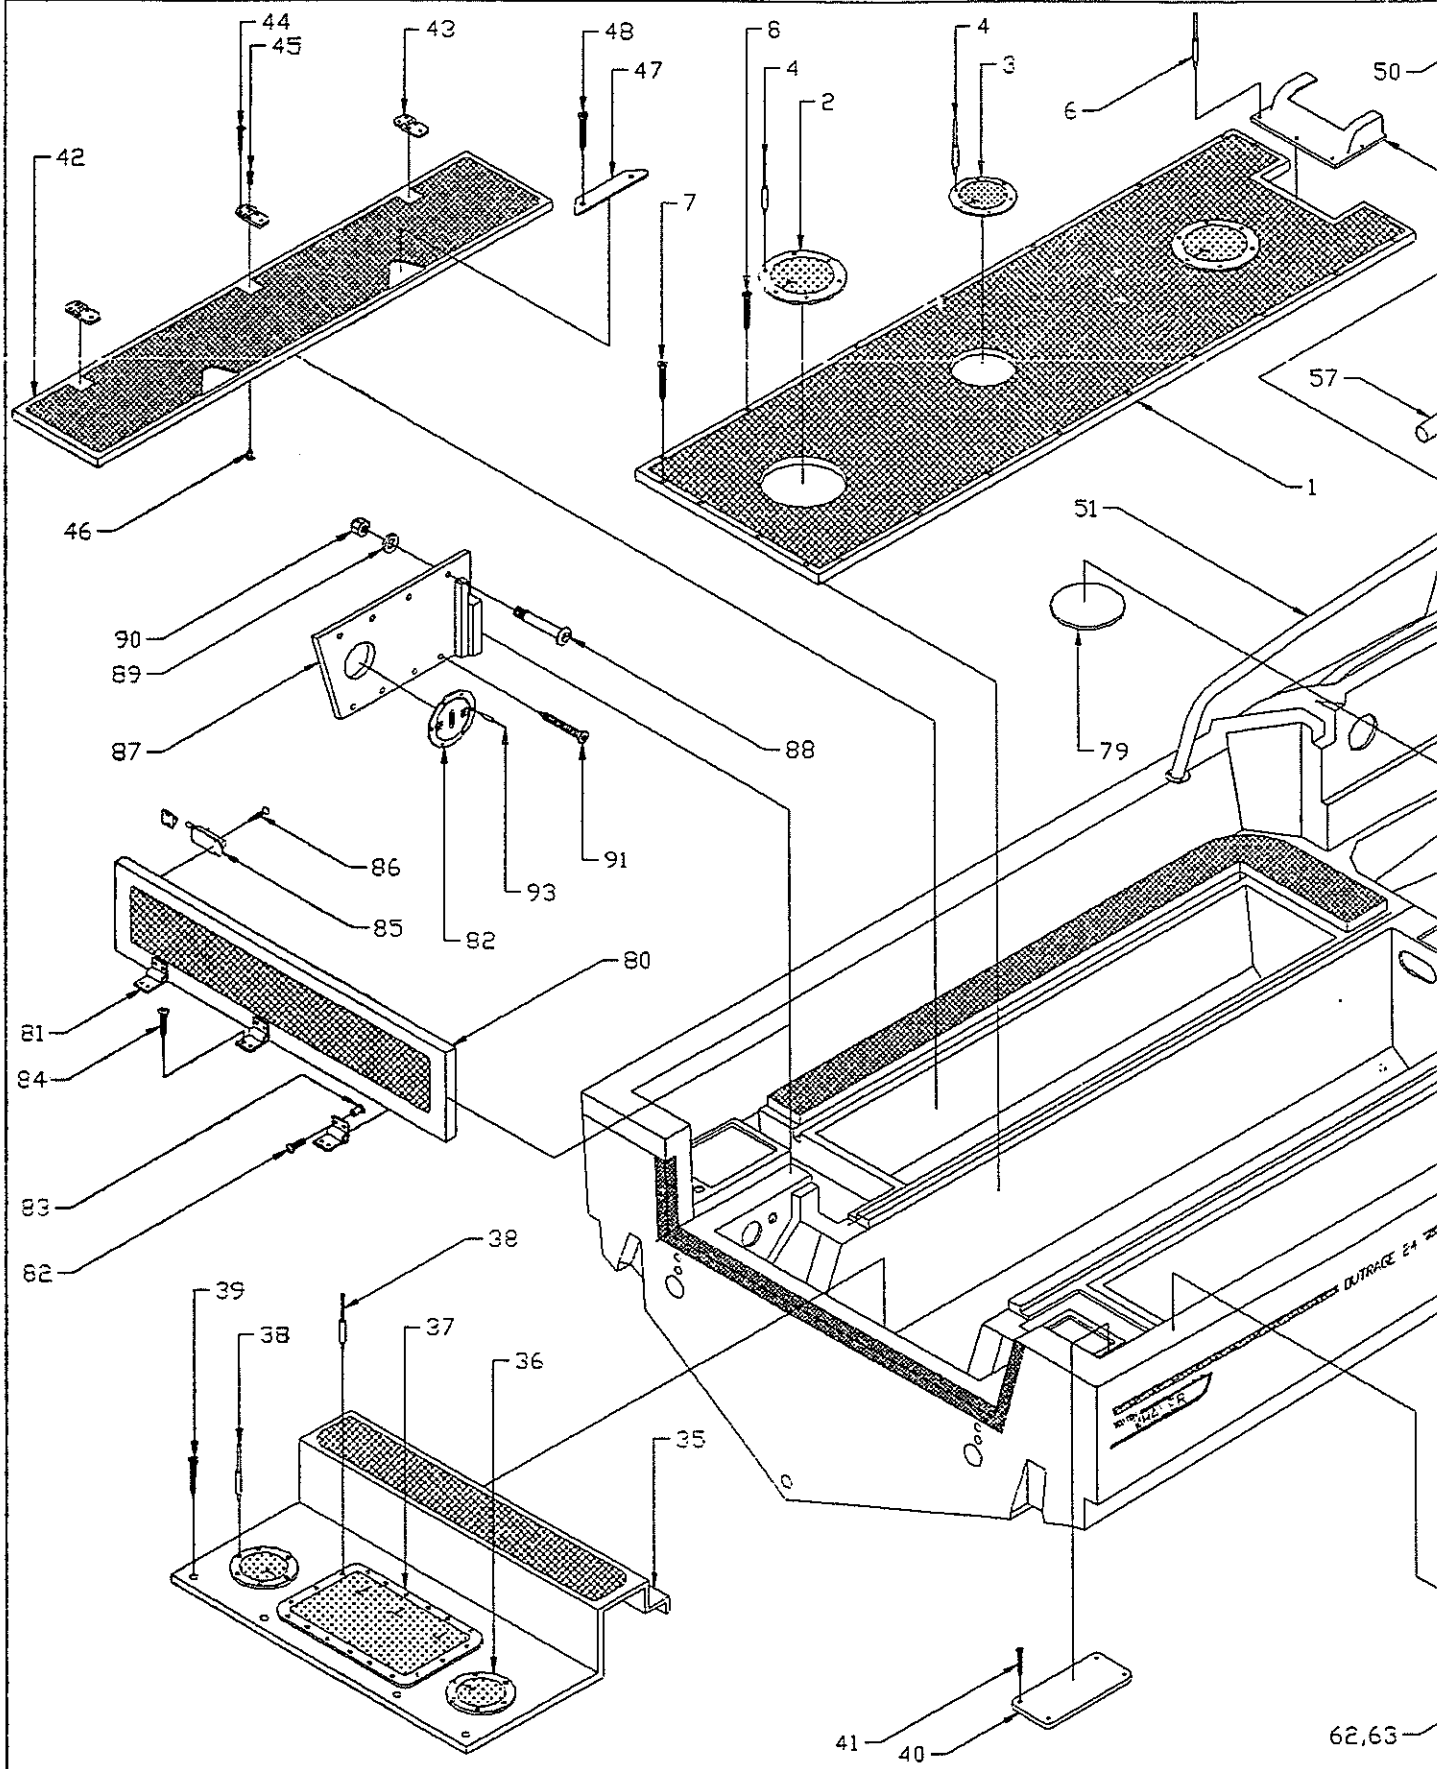

PARTS LIST: 24' OUTRAGE

Det	P/N	Qty	Desc	Det	P/N	Qty	Desc
1	12-5972-00	1	U-Bolt,5/8x6" THRD SS	55	36-H471-00	1	Light,Stern,Plug-In,24"
2	12-9555-00	1	Eye,Lifting,Round,5/8 CHRM	56	82-9421-00	3	SCR,DHSMS #6x1-1/4 SS/CP
3	12-H134-00	2	U-Bolt,1/2x5-3/16 SS	57	12-B328-00	PR	Clip,Pole Stor,Blk
4	82-H131-00	4	Nut,Acorn 1/2-13,SS	58	82-G670-00	2	SCR,THSMS #10x1-1/2 SS/CP
5	12-J133-00	2	Scupper,Thru-Trans,Perko	59	12-J255-00	1	Pump,Bilge,ATTWD,1250GPH,AFT
6	12-G959-00	2	Grate,Scupper,Grey	60	82-0098-00	3	SCR,THSMS #8x5/8 SS/CP
7	82-G670-00	8	SCR,THSMS #10x1-1/2 SS/CP	61	36-G102-00	1	Switch,Float,Sure-Bail
8	12-E629-00	1	Drain,Flush,Impact,5/8WHT	62	12-E617-00	1	Thru-Hull,PVC,Press-Fit
9	12-E617-00	2	Thru-Hull,PVC,Press-Fit	63	12-E617-01	1	Nut,Retaining,PVC
10	12-E617-01	2	Nut,Retaining,PVC	64	12-2639-00	1	Pump,Bilge,Rule 800,FWD
11	12-E629-00	1	Drain,Flush,Impact,5/8WHT	65	82-0098-00	3	SCR,THSMS #8x5/8 SS/CP
12	12-J133-00	2	Scupper,Thru-Trans,Perko	66	36-G102-00	1	Switch,Float,Sure-Bail
13	12-E617-00	2	Thru-Hull,PVC,Press-Fit	67	12-H305-00	1	Valve,Foot/Check,3/4 Barb
14	12-E617-01	2	Nut,Retaining,PVC	68	12-7743-00	1	Thru-Hull,3/4"PLST,WHT
15	12-0181-00	4	Plug,Drain,Fits 1"Tube	69	12-G958-00	1	Grate,FWD,Sump,Grey
16	12-1608-00	2	Clamshell,Vent,2x2	70	12-H141-00	2	Rub-Rail,28',Blk
17	82-0389-00	6	SCR,DHSMS #6x3/4 SS/CP	71	12-4354-00	2	Rub-Rail,Coml.Duty,28',Blk
18	12-G259-00	4	Drain,1"Impact W/O Barb,Blk	71	12-4191-00	1	Vinyl,Flex,55'Blk
19	12-H484-00	2	Plug,3/4,Cam-Action	72	12-4480-00	1	Insert,Coml.Duty Rub-Rail
20	12-J167-00	1	Drain,T-Hull W/Plug,3-1/2Long	72	82-0599-00	104	RVT,PDP 3/16x5x8 Grip,Blk
21	12-H056-00	1	Trim Tab System,9x9	72	82-H781-00	112	Com.R-R:SCR,FH-Tek#10x1.5
	12-5948-01	1	Trim Tab Pump	73	12-H482-00	1	End-Cap,Port
22	12-9480-00	.5	Zinc,Brick,Trim Tab	73	12-H483-00	1	End-Cap,Com.R-R,Port
23	82-3760-00	6	SCR,PHSMS #14x1-1/2 SS/CP	74	12-H482-01	1	End-Cap,STBD
24	82-3138-00	16	SCR,PHSMS #14x1 SS/CP	74	12-H483-01	1	End-Cap,Com.R-R,STBD
25	82-H139-00	4	SCR,PHMS 1/4-20x3/4 SS	75	82-G670-00	4	SCR,THSMS #10x1-1/2 SS/CP
26	82-3185-00	4	Nut,Lock 1/4-20 SS/CP	76	12-H051-00	1	Cap,Rub-Rail
27	82-1037-00	4	SCR,PHMS 1/4-20x1/2 SS/CP	77	82-3723-00	2	SCR,DHSMS #10x1-3/4 SS/CP
28	82-H140-00	4	WSHR,STAR 1/4 SS	78	43-G111-00	8'	Trim,RGD,VYL,Blk
29	12-G957-00	1	Tank,Fuel,195Gal	79	82-G937-00	10	SCR,THSMS #10x3/4 SS/CP
30	12-G738-00	10	Pad,Fuel Tk.2x9-3/4x1/4 Neo.	80	12-G913-00	1	Chafe Plate,Bow,SS
31	12-B092-00	4	Pad,BRKT,AUX Fuel,2x6	81	82-2029-00	4	SCR,FHMS 1/4-20x1 SS/CP
32	12-H409-00	4	Bracket,Fuel Tank,Alum.	82	12-B328-00	PR	Clip,Pole Stor,Blk
33	82-9347-00	8	SCR,THSMS #14x1-1/2 SS/CP	83	82-G670-00	2	SCR,THSMS #10x1-1/2 SS/CP
34	12-3640-00	1	Fill,Fuel,1-1/2 SS	84	12-G861-00	2	Decal,Outrage,Dk Grey
35	82-1049-00	2	SCR,DHSMS #10x3/4 SS/CP	85	12-G962-00	2	Decal,24,Fire Red
36	82-0082-00	1	SCR,DHMS 10-24x1 SS/CP		12-G962-01	2	Decal,24,Dk.Blue
37	82-0164-00	1	WSHR,FL #10 (316 SS)		12-G962-03	2	Decal,24,Dk.Green
38	82-1143-00	1	Nut,Lock 10-24 SS/CP	86	12-H703-00	1	Decal,Harpoon,Port,Fire Red
39	12-G314-01	2	Plate,ACS,5",BW Logo,Grey		12-H703-02	1	Decal,Harpoon,Port,DK.Blue
40	82-0337-00	12	RVT,PDP 3/16x5/8 Grip		12-H703-06	1	Decal,Harpoon,Port,DK.Green
41	12-G475-00	2	Collar,Tunnel,WHT	87	12-H703-01	1	Decal,Harpoon,STBD,Fire Red
42	82-0337-00	8	RVT,PDP 3/16x5/8 Grip		12-H703-03	1	Decal,Harpoon,STBD,DK.Blue
43	12-2989-00	1	Vent,Gas,Thru-Hull,90°		12-H703-07	1	Decal,Harpoon,STBD,DK.Green
44	12-H191-00	1	Porta-Potti,Grey,Model#735	88	12-H750-00	Set	Decal,BW Logo,28"Fire Red
45	12-H303-00	1	Base,Mount,Grey		12-H750-01	Set	Decal,BW Logo,28"Dk.Blue
46	12-H304-00	1	Track,Slide,48"AL		12-H750-03	Set	Decal,BW Logo,28"Dk.Green
47	12-H304-01	2	End Cap/Stop,AL,Slide Track	89	43-J265-03	28'	Tape,1",W/Pin STP,Fire Red
48	82-1093-00	2	SCR,FHMS #14x1-1/2 SS/CP		43-J265-04	28'	Tape,1",W/Pin STP,DK.Blue
49	12-H304-02	2	Accessory Mt.Slide Track		43-J265-05	28'	Tape,1",W/Pin STP,Dk.Green
50	82-0742-00	2	SCR,THSMS #10x1 SS/CP	CONSOLE DECALS.			
51	82-0678-00	3	SCR,FHMS #10x1-1/2 SS/CP		12-H311-00	2	Decal,Fish,Fire Red
52	82-G937-00	2	SCR,THSMS #10x3/4 SS/CP		12-H311-02	2	Decal,Fish,Dk.Blue
53	36-H363-00	PR	Light,Nav,Horiz,Mount		12-H311-03	2	Decal,Fish,Dk.Green
54	82-5348-00	6	SCR,FHMS #4x1 SS/CP		12-H310-00	2	Decal,OUTRAGE,Dk.Grey