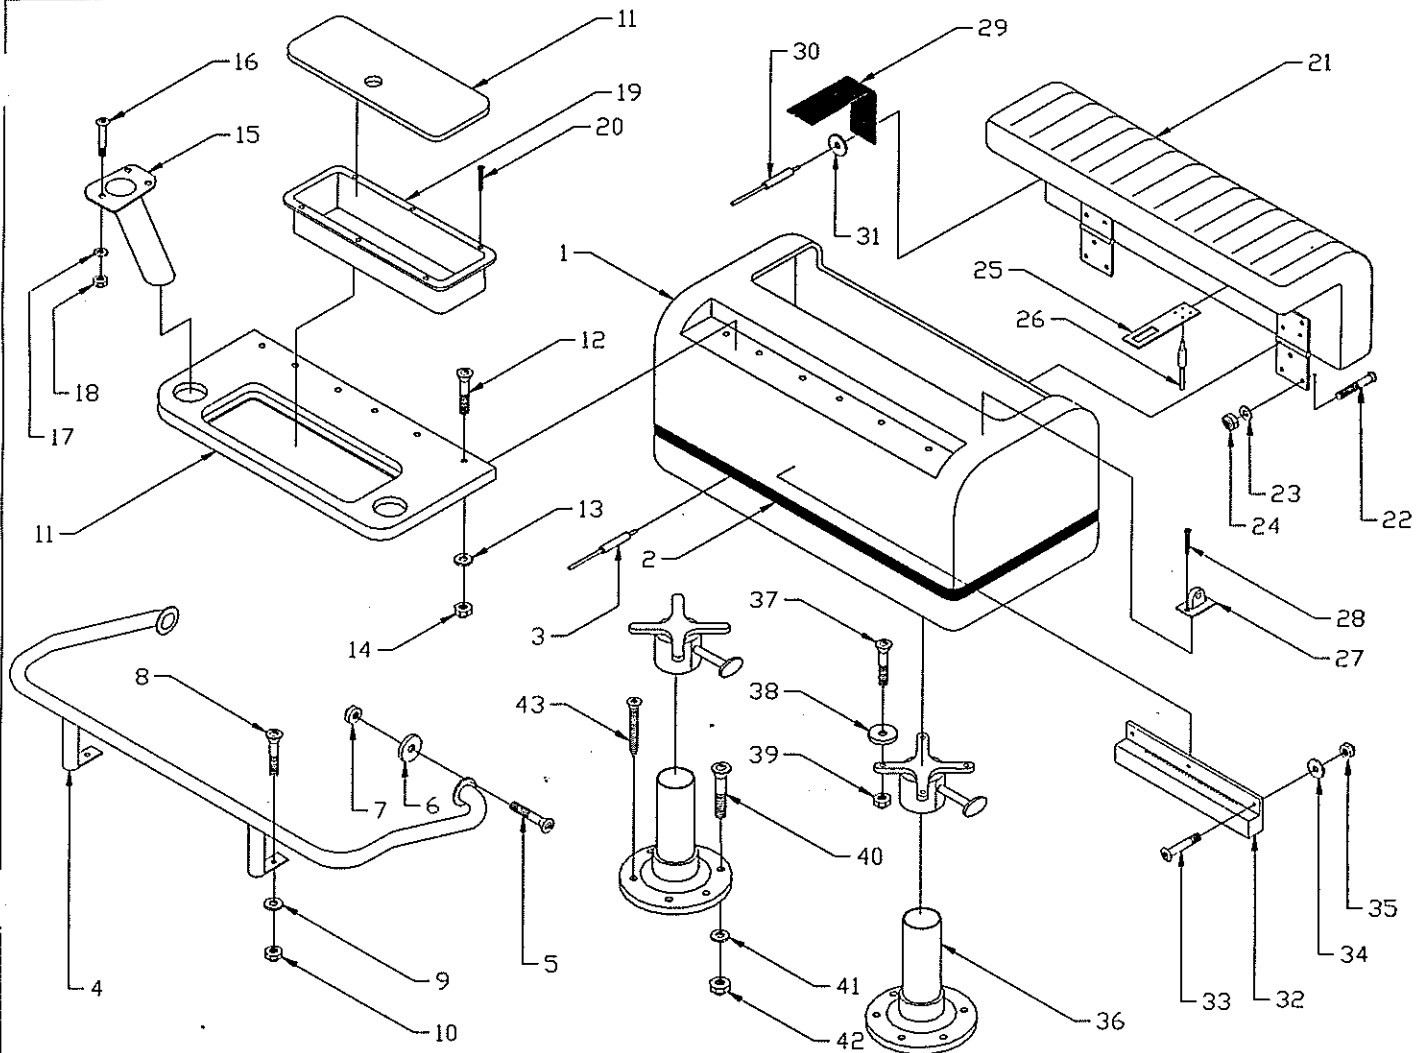

PARTS LIST: 24' OUTRAGE: LEANING POST W/PEDESTAL

Det	P/N	Qty	Desc
1	22-G170-00	1	Leaning Post Top
2	43-E505-00	9'	Trim, Console, 16'SL
3	82-G015-00	10	RVT, POP 3/16x1 Blk.PLST
4	72-H059-00	1	Rail, Leaning Post
5	82-H614-00	6	SCR, PHMS 1/4-20x1 SS/CP
6	82-E818-00	6	WSHR, FEND 1/4x1-1/4 (316 SS)
7	82-3185-00	6	Nut, Lock 1/4-20 SS/CP
8	82-2029-00	2	SCR, FHMS 1/4-20x1 SS/CP
9	82-0352-00	2	WSHR, FL 1/4 (316 SS)
10	82-3185-00	2	Nut, Lock 1/4-20 SS/CP
11	12-G256-00	1	Shelf, Rocket Launcher
12	82-0611-00	6	SCR, FHMS 1/4-20x1-1/2 SS/CP
13	82-0352-00	6	WSHR, FL 1/4 (316 SS)
14	82-3185-00	6	Nut, Lock 1/4-20 SS/CP
15	12-G522-00	2	Rod Holder, 15° SS, Lee
16	82-0611-00	6	SCR, FHMS 1/4-20x1-1/2 SS/CP
17	82-0352-00	6	WSHR, FL 1/4 (316 SS)
18	82-3185-00	6	Nut, Lock 1/4-20 SS/CP
19	12-E235-00	1	Box, Fire Ext, Long, WHT
20	82-0927-00	6	SCR, FHMS #6x1/2 SS/CP
21	50-J202-06	1	Cush, Leaning Post, WHT/Grey
	50-G180-00	1	Cush, Leaning Post, WHT/WTH
22	82-0198-01	6	SCR, OHMS 10-24x1-1/2
23	82-0164-00	6	WSHR, FL #10 (316 SS)
24	82-1143-00	6	Nut, Lock 10-24 SS/CP
25	12-G485-00	2	Latch Strap, Swivel Eye, SS
26	82-1361-00	8	RVT, POP 3/16x5/8 Grip SS
27	12-G485-01	2	Eye, Swivel, Perko
28	82-A076-00	4	SCR, FHMS #6x3/4 SS/CP
29	43-0162-00	3'	Strap, Nylon Web, 1"
30	82-1361-00	2	RVT, POP 3/16x5/8 Grip SS
31	82-0917-00	2	WSHR, FEND 13/64IDx10D SS
32	12-E535-00	1	Holder, Leader, WHT
33	82-9415-00	2	SCR, PHMS 10-24x1-3/4 SS/CP
34	82-0164-00	2	WSHR, FL #10 (316 SS)
35	82-1143-00	2	Nut, Lock 10-24 SS/CP
36	12-G920-00	2	Pedestal, 18" STR. Side W/Spider
37	82-H132-00	8	SCR, PHMS 1/4-20x1-1/2 SS/CP
38	82-E818-00	8	WSHR, FEND 1/4x1-1/4 (316 SS)
39	82-3185-00	8	Nut, Lock 1/4-20 SS/CP
40	82-0611-00	8	SCR, FHMS 1/4-20x1-1/2 SS/CP
41	82-0352-00	8	WSHR, FL 1/4 (316 SS)
42	82-3185-00	8	Nut, Lock 1/4-20 SS/CP
43	82-2396-00	4	SCR, FHMS #14x3 SS/CP

ITEMS NOT SHOWN.

12-J201-00	1	Backrest, L.Post, WHT/Grey
12-H873-00	1	Backrest, L.Post, WHT/WHT