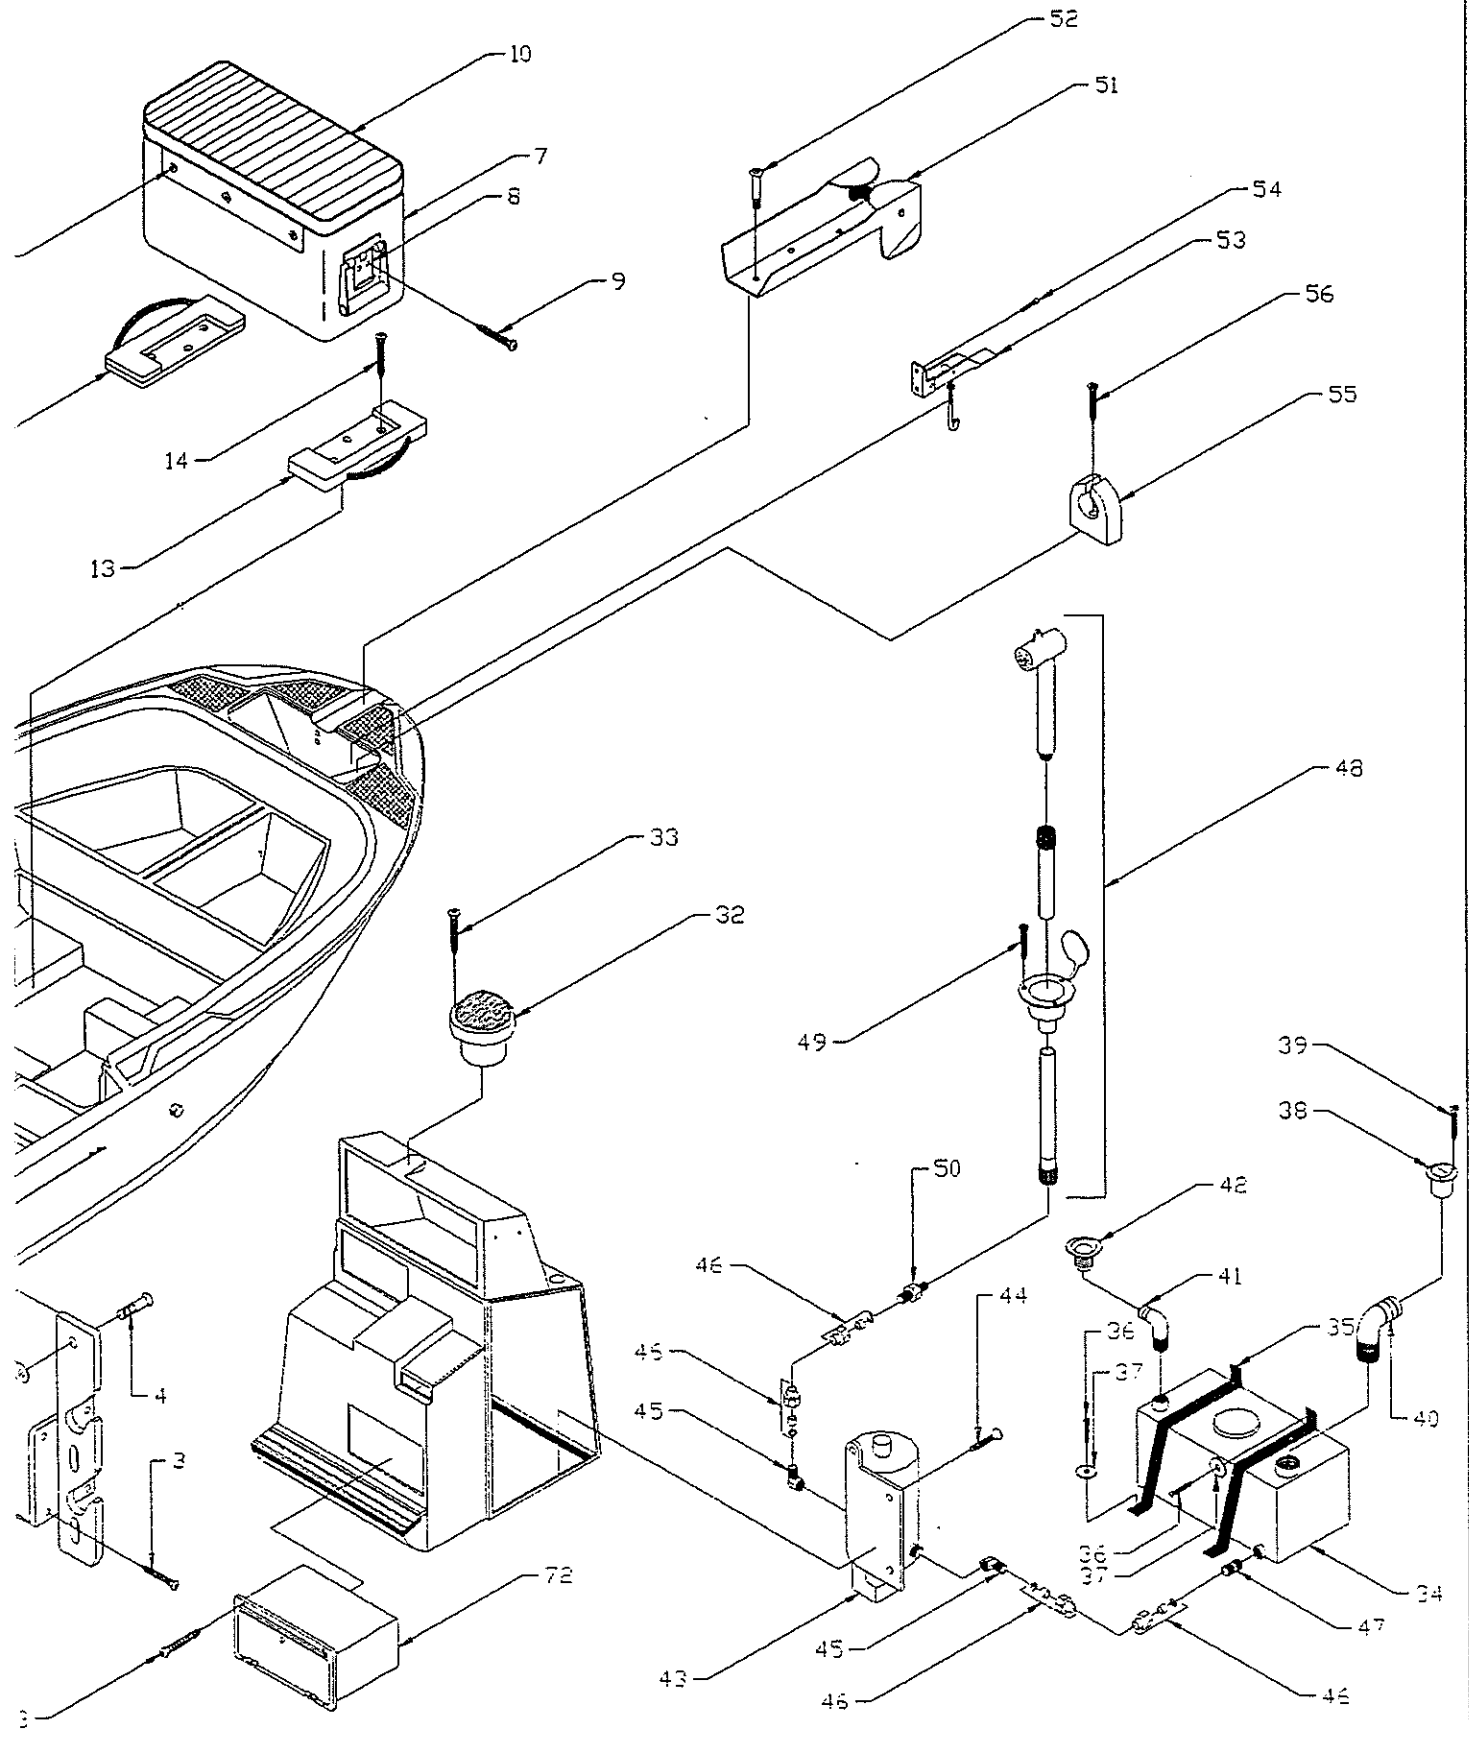

PARTS LIST: 24' OUTRAGE

Det	P/N	Qty	Desc
1	12-H054-00	2	Rod-Rack,FWD,Blk.
2	12-H054-01	2	Rod-Rack,AFT,Blk.
3	82-9427-00	16	SCR,DHSMS #10x1-1/2 SS/CP
4	82-3561-00	4	SCR,PHMS 1/4-20x2-1/2 SS/CP
5	82-0352-00	4	WSHR,FL 1/4 (316 SS)
6	82-3185-00	4	Nut,Lock 1/4-20 SS/CP
7	12-B684-00	1	Cooler,94QT,WHT,Igloo
8	12-2530-00	2	Hook,Cooler,1/8WHT.Kydex
9	82-G937-00	4	SCR,THSMS #10X3/4 SS/CP
10	50-B684-00	1	Cush,94QT.Cooler,WHT/Grey
	50-G921-00	1	Cush,94QT.Cooler,WHT/WHT
11	82-1224-00	12	Stud,SCR,5/8"
12	12-B839-00	1	Cleat ASSY,Cooler,Port
13	12-B840-00	1	Cleat ASSY,Cooler,STBD
14	82-7231-00	6	SCR,DHSMS #10x2-1/2 SS/CP
15	12-G862-00	2	Seat,Helm,W/Cush,WHT/Grey
	50-G864-00	2	WHT/WHT,Cush.ONLY (SET)
16	12-H053-00	2	Pedestal,Seat,22"ALUM
17	82-2396-00	4	SCR,FHSMS #14x3 SS/CP
18	82-2971-00	8	SCR,FHMS 1/4-20x1-3/4 SS/CP
19	82-E818-00	8	WSHR,FEND 1/4x1-1/4(316 SS)
20	82-1509-00	8	Nut,Lock 1/4-20 SS/CP
21	12-G953-00	1	Brace,Pedestal Seat
22	12-H108-00	2	Sleeve,Clamp-On,2-7/8x6
23	82-H132-00	4	SCR,PHMS 1/4-20x1-1/2 SS/CP
24	82-3185-00	4	Nut,Lock 1/4-20 SS/CP
25	82-0352-00	4	WSHR,FL 1/4 (316 SS)
26	12-H307-00	1	Pump,F'Well Drain
27	82-G670-00	4	SCR,THSMS #10x1-1/2 SS/CP
28	12-H341-00	2	Drain,CKPT,W/Screen
29	12-E270-00	1	Tee,1-1/2Barb,PLST
30	12-E106-00	1	Scupper,Thru-Trans,ATTWD.
31	12-H843-00	2	Valve,Check,1-1/2" Bosworth
32	12-G914-00	1	Compass,HF-73 Helmsman
33	82-0927-00	3	SCR,FHSMS #6x1/2 SS/CP
34	12-H026-00	1	Tonk,Water,15GAL
35	43-0162-00	14'	Strap,Nylon Web,1"
36	82-0742-00	4	SCR,THSMS #10x1 SS/CP
37	82-0917-00	4	WSHR,FEND 13/64IDx10D SS
38	12-E225-00	1	Fill,"Water",1-1/2 SS
39	82-1049-00	3	SCR,DHSMS #10x3/4 SS/CP
40	12-7740-00	1	ELB,1-1/2MPTx1-1/2Barb,PLST
41	12-7742-00	1	ELB,1/2MPTx5/8Barb,PLST
42	12-E279-00	1	Drain,FL.Impact,W/Barb,5/8
43	12-5869-00	1	Pump,Water,2.5GPM/12V
44	82-0742-00	3	SCR,THSMS #10x1 SS/CP
45	12-5984-00	2	ELB,ST.1/2Fx1/2M,WTR.Tube
46	12-5981-00	4	Nut/Ring/Cone Set,1/2"
47	12-H145-00	1	CPLG,Male,1/2x1/2 NPT,Quest
48	12-G391-00	1	Shower,Deck
49	82-0101-00	3	SCR,DHSMS #8x3/4 SS/CP
50	12-G391-01	1	ADPT,1/2MPTx3/8BSP,Brass

Det	P/N	Qty	Desc
51	12-G410-00	1	Anchor Roller,SS
52	82-2029-00	4	SCR,FHMS 1/4-20x1 SS/CP
53	12-G351-00	1	Latch,ADJ.Draw,SS
54	82-9347-00	2	SCR,THSMS #14x1-1/2 SS/CP
55	12-B328-00	PR	Clip,Pole Stor,Blk.
56	82-G670-00	2	SCR,THSMS #10x1-1/2 SS/CP
57	22-H321-00	1	Platform,Swim
58	82-9347-00	9	SCR,THSMS #14x1-1/2 SS/CP
59	82-E818-00	9	WSHR,FEND 1/4x1-1/4(316 SS)
60	12-G521-00	1	Ladder,Folding,2-Step
61	82-H614-00	4	SCR,PHMS 1/4-20x1 SS/CP
62	82-E818-00	4	WSHR,FEND 1/4x1-1/4(316 SS)
63	82-3185-00	4	Nut,Lock 1/4-20 SS/CP
64	72-E886-00	1	Rail,Hand,11"x1"SS
65	82-0105-00	2	WSHR,FL 5/16x3/4 (316 SS)
66	82-2725-00	2	Nut,Lock 5/16-18 SS/CP
67	12-J204-00	1	ASSY,Stern ST,WHT/Grey
	12-H481-00	1	ASSY,Stern ST,WHT/WHT
68	12-G761-00	2	Plate,MT,S/Seat Sup. Leg
69	12-G760-00	4	Knob,Locking,3/8-16x3/4 SS
70	82-2396-00	6	SCR,FHSMS #14x3 SS/CP
71	82-1093-00	6	SCR,FHSMS #14x1-1/2 SS/CP
72	12-G707-00	1	Box,Tackle,3 Drawer
73	82-0099-00	4	SCR,DHSMS #10x1 SS/CP
74	72-J258-00	2	Rail,Side
75	82-9364-00	4	WSHR,FEND 5/16x1-1/2(316SS)
76	82-2725-00	4	Nut,Lock 5/16-18 SS/CP

OPTIONS NOT SHOWN