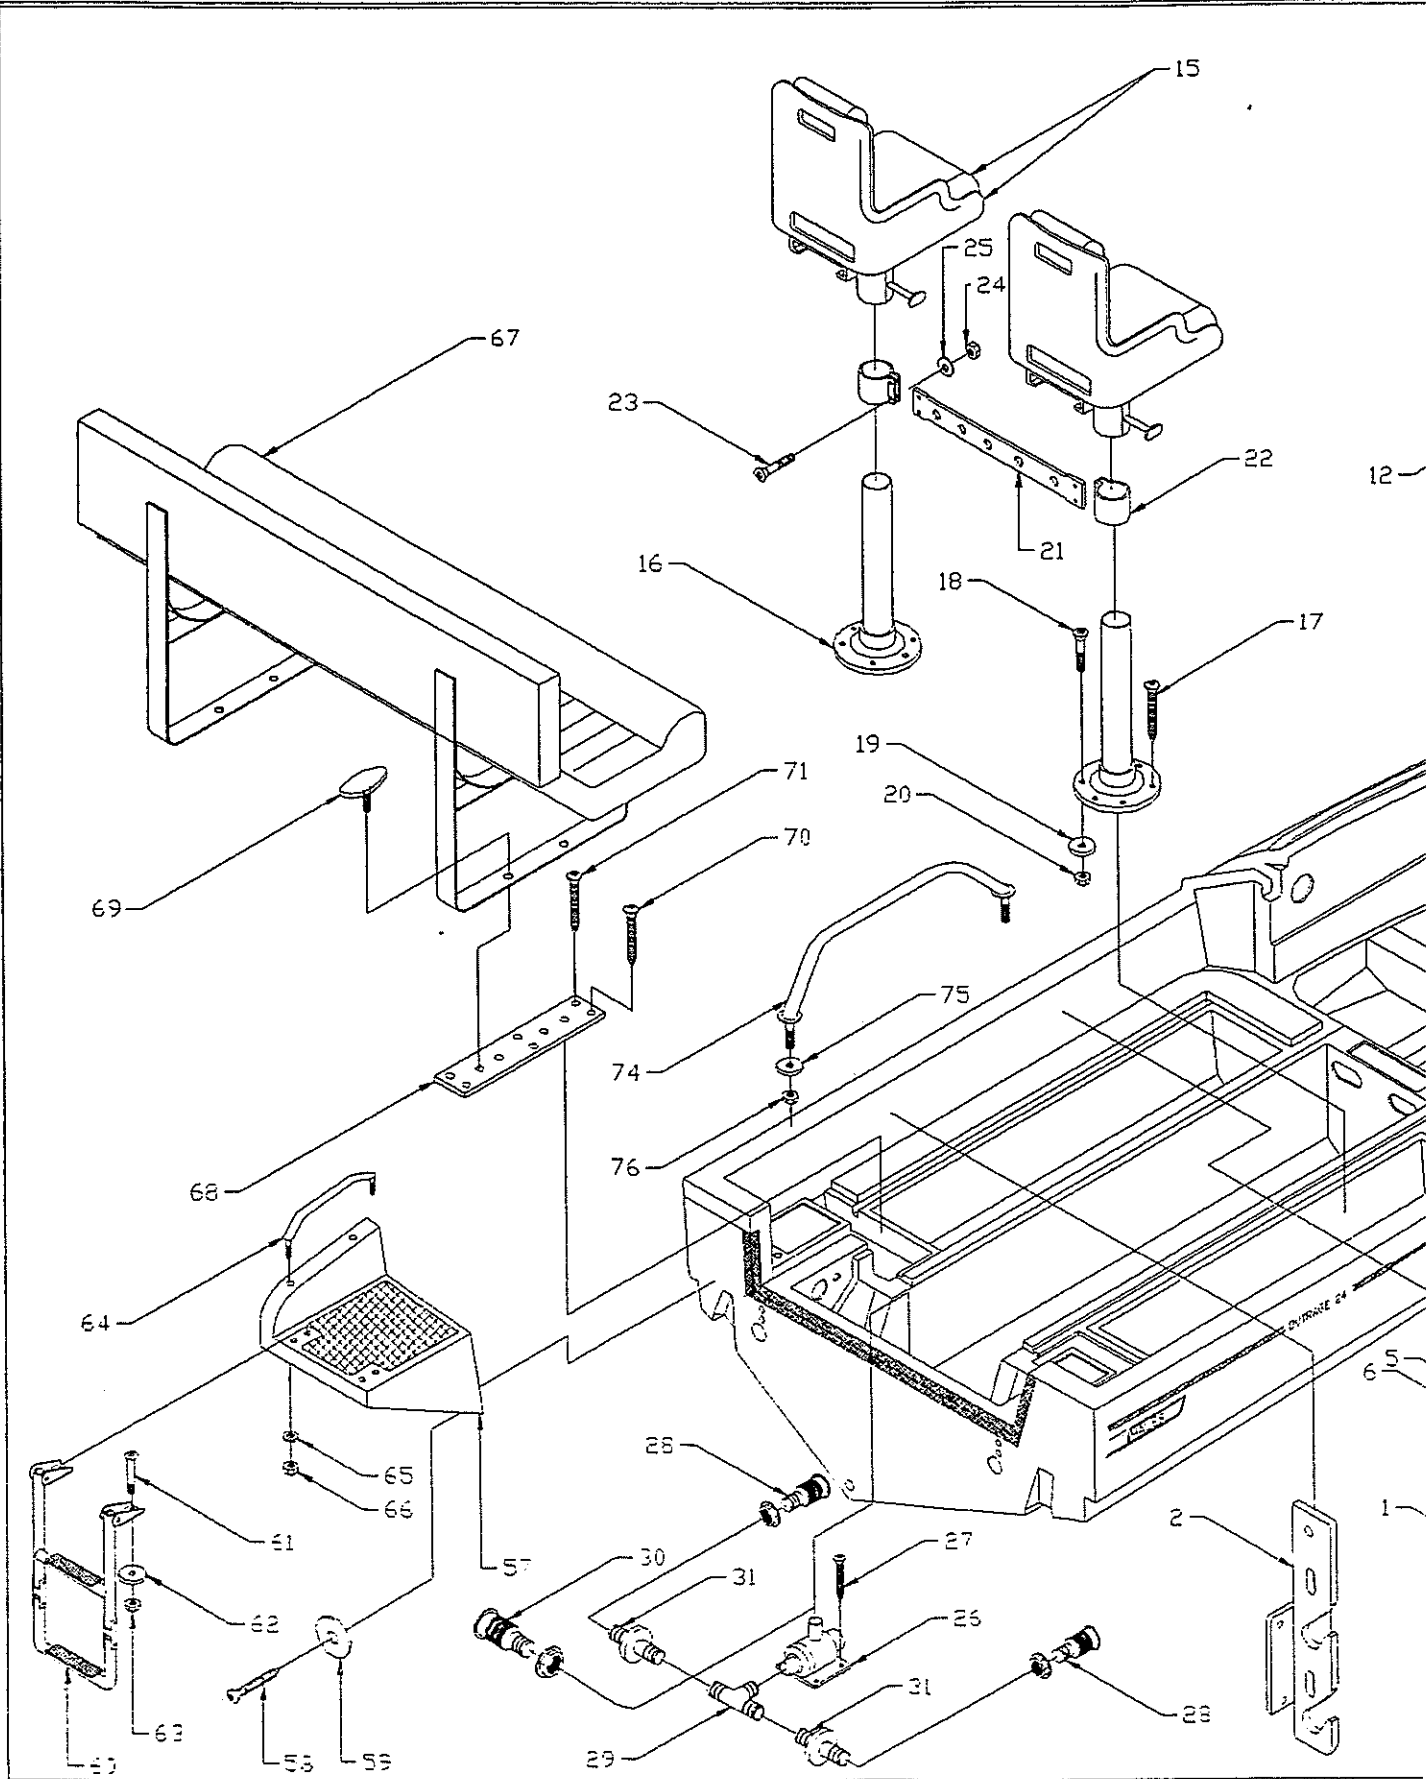

Det	P/N	Qty	Desc	Det	P/N	Qty	Desc
1	22-G946-50	1	Console	60	36-E859-00	1	LGHT,Strip,FL/Mt.
2	82-3760-00	4	SCR,PHSMS #14x1-1/2 SS/CP	61	82-G394-00	4	SCR,PHSMS #6x1/2 SS/CP
3	82-G476-00	8	SCR,PHMS 1/4-20x1-3/4 SS/CP	62	12-G960-00	1	Door,Cons.ACCS,Port
4	82-1509-00	8	Nut,Lock 1/4-20 SS/CP	62	62-G969-00	1	Door,Cons.ACCS,Teak,Port
5	82-E818-00	24	WSHR,FEND 1/4x1-1/4(316 SS)	63	12-G960-01	1	Door,Cons.ACCS,STBD
6	82-E606-00	4	SCR,PHSMS #14x3 SS/CP	62	62-G969-01	1	Door,Cons.ACCS,Teak,STBD
7	12-H308-00	1	Trim,Console,Port,Grey	64	82-0082-00	28	SCR,PHMS 10-24x1 SS/CP
8	12-H308-01	1	Trim,Console,STBD,Grey	65	82-0164-00	28	WSHR,FL #10 (316 SS)
9	82-G670-00	6	SCR,THSMS #10x1-1/2 SS/CP	66	82-1143-00	28	Nut,Lock 10-24 SS/CP
10	12-H088-00	1	Windshield	67	82-9427-00	4	SCR,PHSMS #10x1-1/2 SS/CP
11	82-1385-00	8	Nut,Wel #G-1032	68	12-H138-00	1	Insert,Elect.Box
12	82-0028-00	8	WSHR,FNSH #10 SS	12-H137-00	1	Door,Electronics Box	
13	82-0176-00	8	SCR,FHMS 10-32x1-1/4 SS/CP	62-H205-00	1	Door,Electronics Box,Teak	
14	12-8002-00	2	Battery Box,Blk,85AMP	69	82-0099-00	14	SCR,PHSMS #10x1 SS/CP
15	12-3540-00	2	Hold Down Strap	70	12-G740-00	1	Keeper,Chart Flat
16	12-3541-00	4	Deck Bracket	62-G931-02	1	Pencil Strip,2-1/2"Teak	
17	82-0183-00	8	SCR,PHSMS #8x3/4 SS/CP	71	12-H087-00	1	Pencil Strip,Console
18	50-H148-01	1	Close-Out,AFT,Console	62-G931-00	1	Pencil Strip,9-1/2"Teak	
19	12-3929-01	3	Bolt,Barrel,Perko 6612	62-G931-01	1	Pencil Strip,15"Teak	
20	82-0927-00	18	SCR,FHMS #6x1/2 SS/CP	72	82-9421-00	7	SCR,PHSMS #6x1-1/4 SS/CP
21	82-0678-00	7	SCR,FHMS #10x1-1/2 SS/CP	73	22-H085-00	1	Footrest,Console,Grey
22	82-0099-00	6	SCR,PHSMS #10x1 SS/CP	74	12-H086-00	1	Tread,Console Footrest
23	82-9462-00	13	WSHR,SCR-CVR	62-H203-00	1	Tread,Console Footrest,Teak	
24	82-9463-00	13	SCR,CVR,#37-Battleship Grey	75	82-9427-00	5	SCR,PHSMS #10x1-1/2 SS/CP
25	50-H148-02	1	Close-Out,FWD,Console	76	82-H132-00	3	SCR,PHMS 1/4-20x1-1/2 SS/CP
26	82-0678-00	4	SCR,FHMS #10x1-1/2 SS/CP	77	82-E818-00	6	WSHR,FEND 1/4x1-1/4(316 SS)
27	82-9462-00	4	WSHR,SCR-CVR	78	82-3185-00	3	Nut,Lock 1/4-20 SS/CP
28	82-9463-00	4	SCR-CVR,#37-Battleship Grey	79	12-E671-00	2	Vent,LKR,3-1/4DIA.CP.Brass
29	12-1020-00	2	Fender Hook,SS	80	82-2322-00	8	RVT,POP 1/8x3/8 Grip Alum
30	82-0098-00	4	SCR,THSMS #8x5/8 SS/CP	81	43-G874-00	4'	Trim-Lok,Blk,3/16
31	12-0658-00	4	Strap,Eye,Perko,CR	82	36-E714-11	1	Panel,Bat.Switch,Dual
32	82-0183-00	8	SCR,FHMS #8x3/4 SS/CP	36-E714-12	1	Panel,Bat.Switch,SGL	
33	12-8133-00	2	Cord,Shock 20",Blk	83	12-8366-02		Switch,Dual Batt,Perko
34	43-E505-00	12'	Trim,Console,16'SL	84	82-E768-00		SCR,THMS 8-32x1-1/2 SS/CP
35	82-0098-00	14	SCR,THSMS #8x5/8 SS/CP	85	82-1584-00		Nut,Lock 8-32 SS/CP
36	12-H136-00	1	CVR,Chart Flat	86	82-0625-00		WSHR,FL #8 (316 SS)
37	82-0939-00	4	SCR,PHMS 10-24x3/4 SS/CP	87	82-0735-00	8	SCR,THSMS #8x1/2 SS/CP
38	82-0028-00	4	WSHR,FNSH #10 SS	88	36-H147-00	1	Panel,Helm,Blank
39	12-H004-00	1	Latch,Flexible Draw,Small	12-H907-00	1	Panel,Pre-Rig,Yam.SGL	
40	82-3264-00	3	SCR,PHMS 4-40x1-1/2 SS	12-H906-00	1	Panel,Pre-Rig,Yam.Dual	
41	82-2328-00	3	Nut,Lock 4-40 SS	12-H885-00	1	Panel,DMC SGL,Pre-Rig	
42	12-E368-00	2	Holder,Drink,Vert;FLDG;Blk	12-H883-00	1	Panel,DMC Dual Pre-Rig	
43	82-0098-00	4	SCR,THSMS #8x5/8 SS/CP	12-H886-00	1	Panel,Merc.SGL,Pre-Rig	
44	12-G884-01	1	Box,Fire Ext,Short,Grey	12-H884-00	1	Panel,Merc.Dual Pre-Rig	
45	82-1585-00	6	SCR,THMS 8-32x3/4 SS/CP	89	82-G394-00	6	SCR,THSMS #6x1/2 SS/CP
46	82-0625-00	6	WSHR,FL #8 (316 SS)	90	12-G727-00	4	Rod-HLDR,PVC,Grey,Angled
47	82-1584-00	6	Nut,Lock 8-32 SS/CP	91	12-G645-00	4	Cap,Rod-HLDR Drain
48	12-G955-00	1	Helm,Seastar I,Tilt	92	43-C109-00	10'	Bennett Hydraulic Tube
49	12-5686-00	PR	Hoses,Hydraulic 16'	93	12-G259-01	1	Drain,1",Impact W/Barb,Blk
50	12-5696-00	PR	Hoses,Hydraulic 4'	94	82-7231-00	4	SCR,PHSMS #10x2-1/2 SS/CP
	12-4403-04	1	CYL,D/B,Front MT	95	82-0028-00	4	WSHR,FNSH #10 SS
	12-1275-00	2	FTG,Bulkhead,QTR.Tank,Brass	96	72-G968-00	1	Rail,Console,SS
	12-6489-00	4	FTG,HYD.Hose,90°,3/8-1/4	97	82-1901-00	12	SCR,PHMS 1/4-20x1-1/4 SS
51	12-0838-00	1	Wheel,STRG,16"DIA,SS	98	82-E818-00	12	WSHR,FEND 1/4x1-1/4(316 SS)
52	12-H437-00	1	Emblem,BW,STRG.Wheel Cap	99	82-3185-00	12	Nut,Lock 1/4-20 SS/CP
53	36-H147-04	1	Panel,Helm Switch	100	82-3138-00	3	SCR,PHSMS #14x1 SS/CP
54	82-G394-00	4	SCR,THSMS #6x1/2 SS/CP	101	12-H342-00	1	Bumper,W/Recess,Blk
55	36-H147-03	1	Panel,Breaker	102	82-0172-00	1	SCR,PHMS 10-24x3/4 SS/CP
56	82-0735-00	4	SCR,THSMS #8x1/2 SS/CP	103	36-H615-00	1	Light,ALL-RD,15"Bend,Vert.Mt
57	36-G427-08	1	Harness,Console	104	82-0172-00	2	SCR,PHMS 10-24x3/4 SS/CP
58	36-E997-00	2	LGHT,Recessed,Frosted Lens		NOT SHOWN:		
59	82-0927-00	8	SCR,FHMS #6x1/2 SS/CP	50-H148-00	1	Headliner,Console,Grey