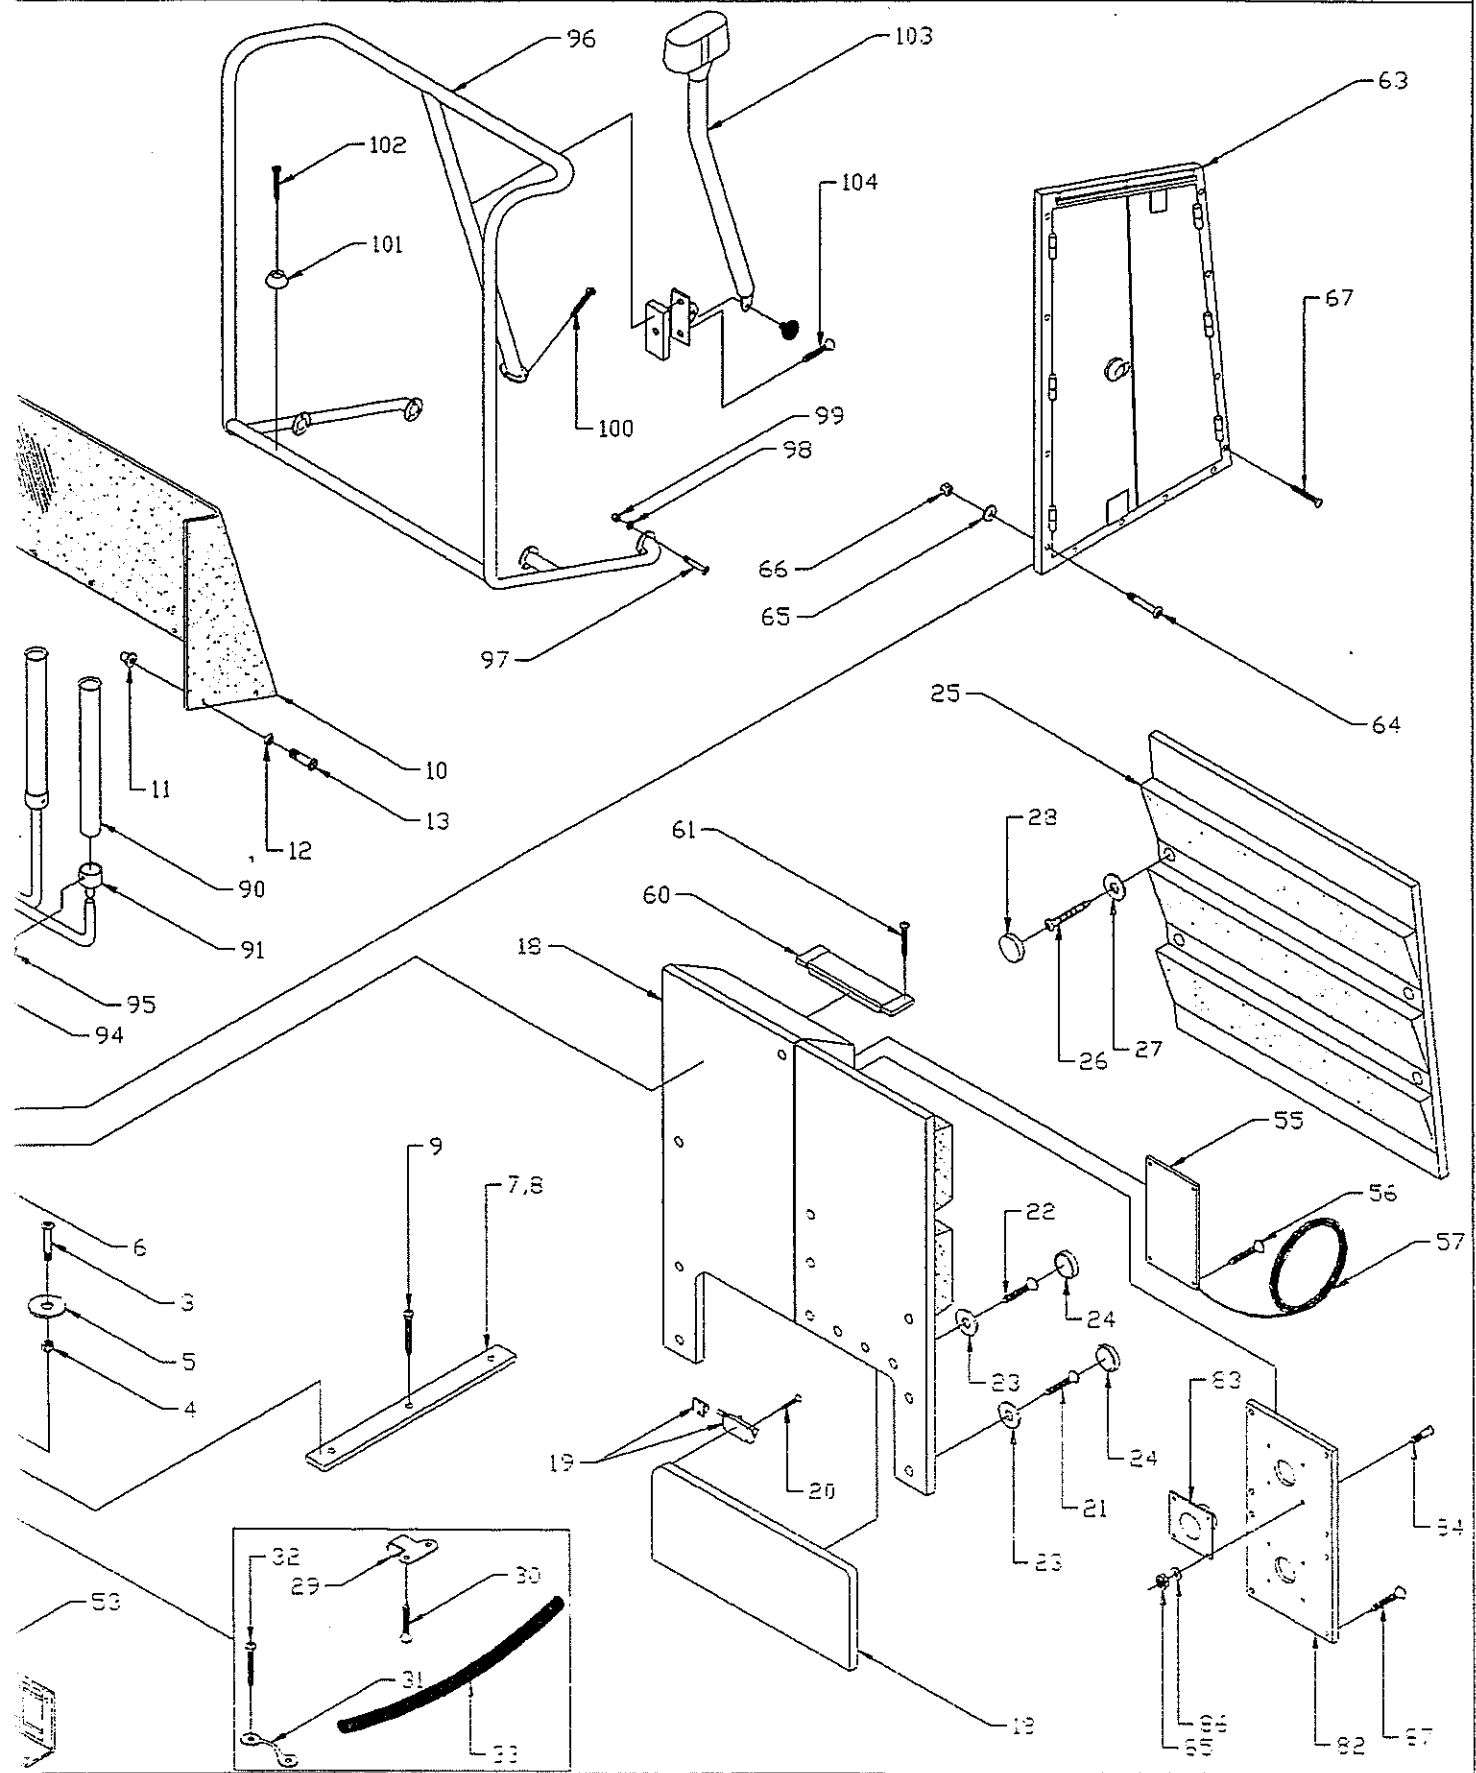

BOSTON
WHALER

.24' OUTRAGE L/P W/LIVEWELL

PARTS LIST: 24' OUTRAGE

Det	P/N	Qty	Desc
1	22-G795-00	1	Lean,Post Bot.
2	82-9347-00	8	SCR,THSMS #14x1-1/2 SS/CP
3	82-E818-00	8	WSHR,FEND 1/4x1-1/4 (316 SS)
4	22-G421-00	1	Lean,Post Top
5	72-G800-00	1	Rail,Hand,Leaning Post
6	82-H614-00	9	SCR,PHMS 1/4-20x1 SS/CP
7	82-E818-00	9	WSHR,FEND 1/4x1-1/4 (316 SS)
8	82-3185-00	9	Nut,Lock 1/4-20 SS/CP
9	12-G796-00	2	Bin,Storage,Pull-Out,Blk
10	82-4983-01	12	SCR,PHMS 10-24x1-1/4 SS/CP
11	82-0164-00	12	WSHR,FL #10 (316 SS)
12	82-1143-00	12	Nut,Lock 10-24 SS/CP
13	12-G475-00	1	Collar,Tunnel,Sm.F'g,WHT
14	82-0337-00	4	RVT,PDP 3/16x5/8 Grip
15	12-G522-00	2	Rod-Holder.15°.SS.Lee
16	82-J304-00	6	SCR,DHMS 1/4-20x1-1/2 SS/CP
17	82-0352-00	6	WSHR,FL 1/4 (316 SS)
18	82-3185-00	6	Nut,Lock 1/4-20 SS/CP
19	43-0162-00	3'	Strap,Nylon Web,1"
20	50-J379-00	1	Cushion,L.P,WHT/Grey
	50-G799-00	1	Cushion,L.P,WHT/WHT
21	82-3185-00	6	Nut,Lock 1/4-20 SS/CP
22	82-E818-00	6	WSHR,FEND 1/4x1-1/4 (316 SS)
23	12-G797-00	1	CVR,Livewell,WHT
24	82-5347-00	10	SCR,FHMS #4x1/2 SS/CP
25	12-H050-00	1	Latch,Swell-Kan W/Swell Plug
26	82-0641-00	1	BLT,Hex 1/4-20x1-3/4 SS/CP
27	12-G902-00	2	Hinge,1-1/2x3-1/4 SS
28	82-G238-00	6	SCR,DHMS #10-24x5/8 SS/CP
29	82-0198-01	6	SCR,DHMS #10-24x1-1/2 SS/CP
30	82-0164-00	12	WSHR,FL #10 (316 SS)
31	82-1143-00	12	Nut,Lock 10-24 SS/CP
32	12-G185-00	2	Latch,Soft,C7-10(Sm.)Blk
33	82-1585-00	4	SCR,THMS 8-32x3/4 SS/CP
34	82-1584-00	4	Nut,Lock 8-32 SS/CP
35	82-0625-00	4	WSHR,FL #8 (316 SS)
36	82-B433-00	4	SCR,FHMS 6-32x1/2 SS/CP
37	82-1453-00	4	Nut,Lock 6-32 SS/CP
38	82-0615-00	4	WSHR,FL #6 (316 SS)
39	12-G898-00	1	Holder,Knife/Leader,Grey
40	82-0082-00	3	SCR,DHMS 10-24x1 SS/CP
41	82-0164-00	3	WSHR,FL #10 (316 SS)
42	82-1143-00	3	Nut,Lock 10-24 SS/CP
43	12-G622-00	1	Livewell,25GAL.Drop-In
44	12-E984-00	1	Spray Head,Livewell Aerator
45	12-H829-00	1	Drain,Overflow W/Screen,18'
46	12-H829-01	1	Thru-Hull,Overflow Drain
47	12-E106-00	1	Scupper,Thru-Trans,Attwd
48	12-7884-00	1	Elbow,1/2FPTx3/4Barb,PLST
49	12-5983-00	1	CPLG,1/2FPT,WTR.Tube
50	12-5982-00	1	Tee,1/2MPT,WTR.Tube
51	43-G465-00	3.1'	Trim,Rubber-Lok,3/16 Blk.
52	12-G899-00	1	Splash Gaurd,L/P Livewell
53	82-0735-00	3	SCR,THSMS #2x1/2 SS/CP
54	12-J019-00	4	Cleat,L'Well Base
55	82-0742-00	8	SCR,THSMS #10x1 SS/CP
56	12-9583-00	1	Pump,Washdown,Shurflo
57	82-0742-00	4	SCR,THSMS #10x1 SS/CP
58	12-7884-00	1	Elbow,1/2FPTx3/4Barb,PLST
59	12-5984-00	1	Elbow,St.1/2FPTx1/2MPT,WTR.Tube
60	12-9769-00	1	Elbow,1/2MPTx12MPT
61	12-5981-00	2Set	Nut/Ring/Cone Set,1/2
62	12-9187-00	1	Outlet,Water,W/Cap
63	82-0101-00	3	SCR,DHMS #3x3/4 SS/CP
64	12-6115-00	1	Thru-Hull,3/4 Bronze
65	12-6025-00	1	Valve,Ball 3/4
66	12-6514-00	1	ADPTR,3/4IPTx3/4Earb